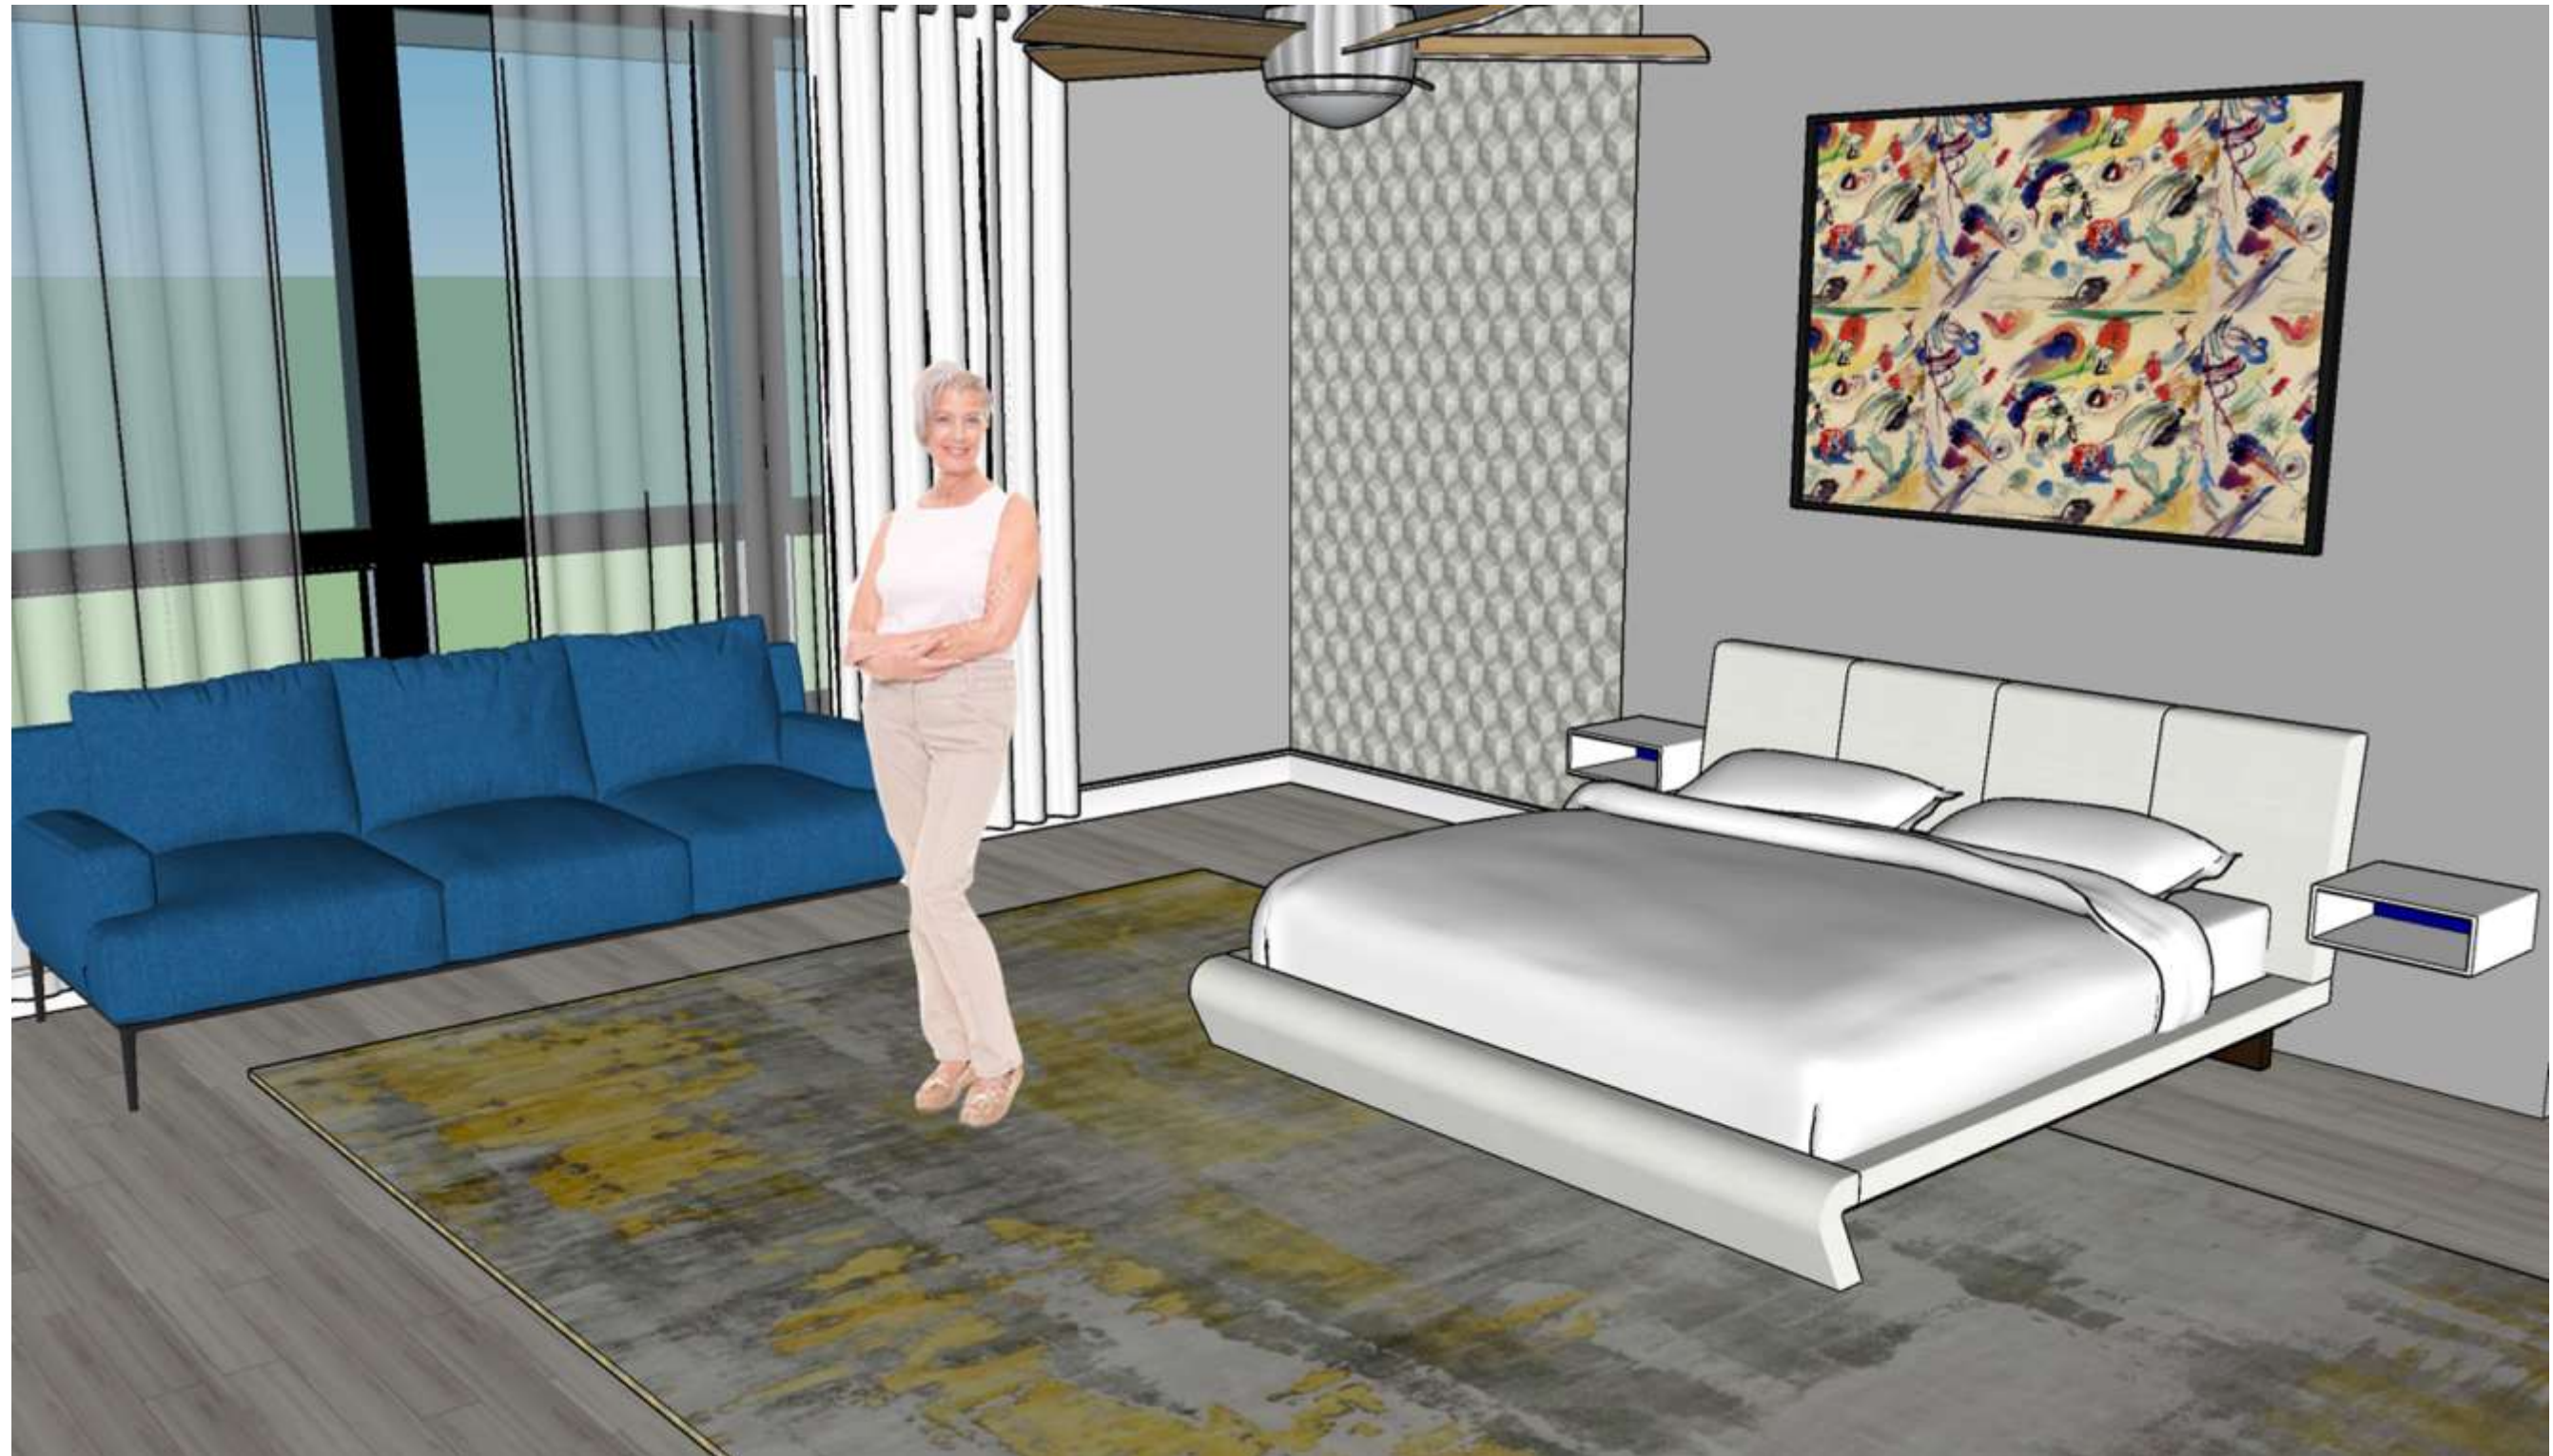

MASTER BEDROOM FINISHES

OPTION 1

OPTION 2

MASTER BEDROOM

Anthropometric & Ergonomics

Counter height in line with ADA compliance for to allow for disabled persons to access the counter with no problem

Lower height sofa for easy transition from wheelchair to sofa and easy transition from sitting to standing

Soft cushions and slightly tilted back for stability and comfort when sitting during conversation or entertainment

Standing

Declined Sitting

Upright Sitting

Reclined Sitting

Lower height platform bed for easy transition from a wheelchair