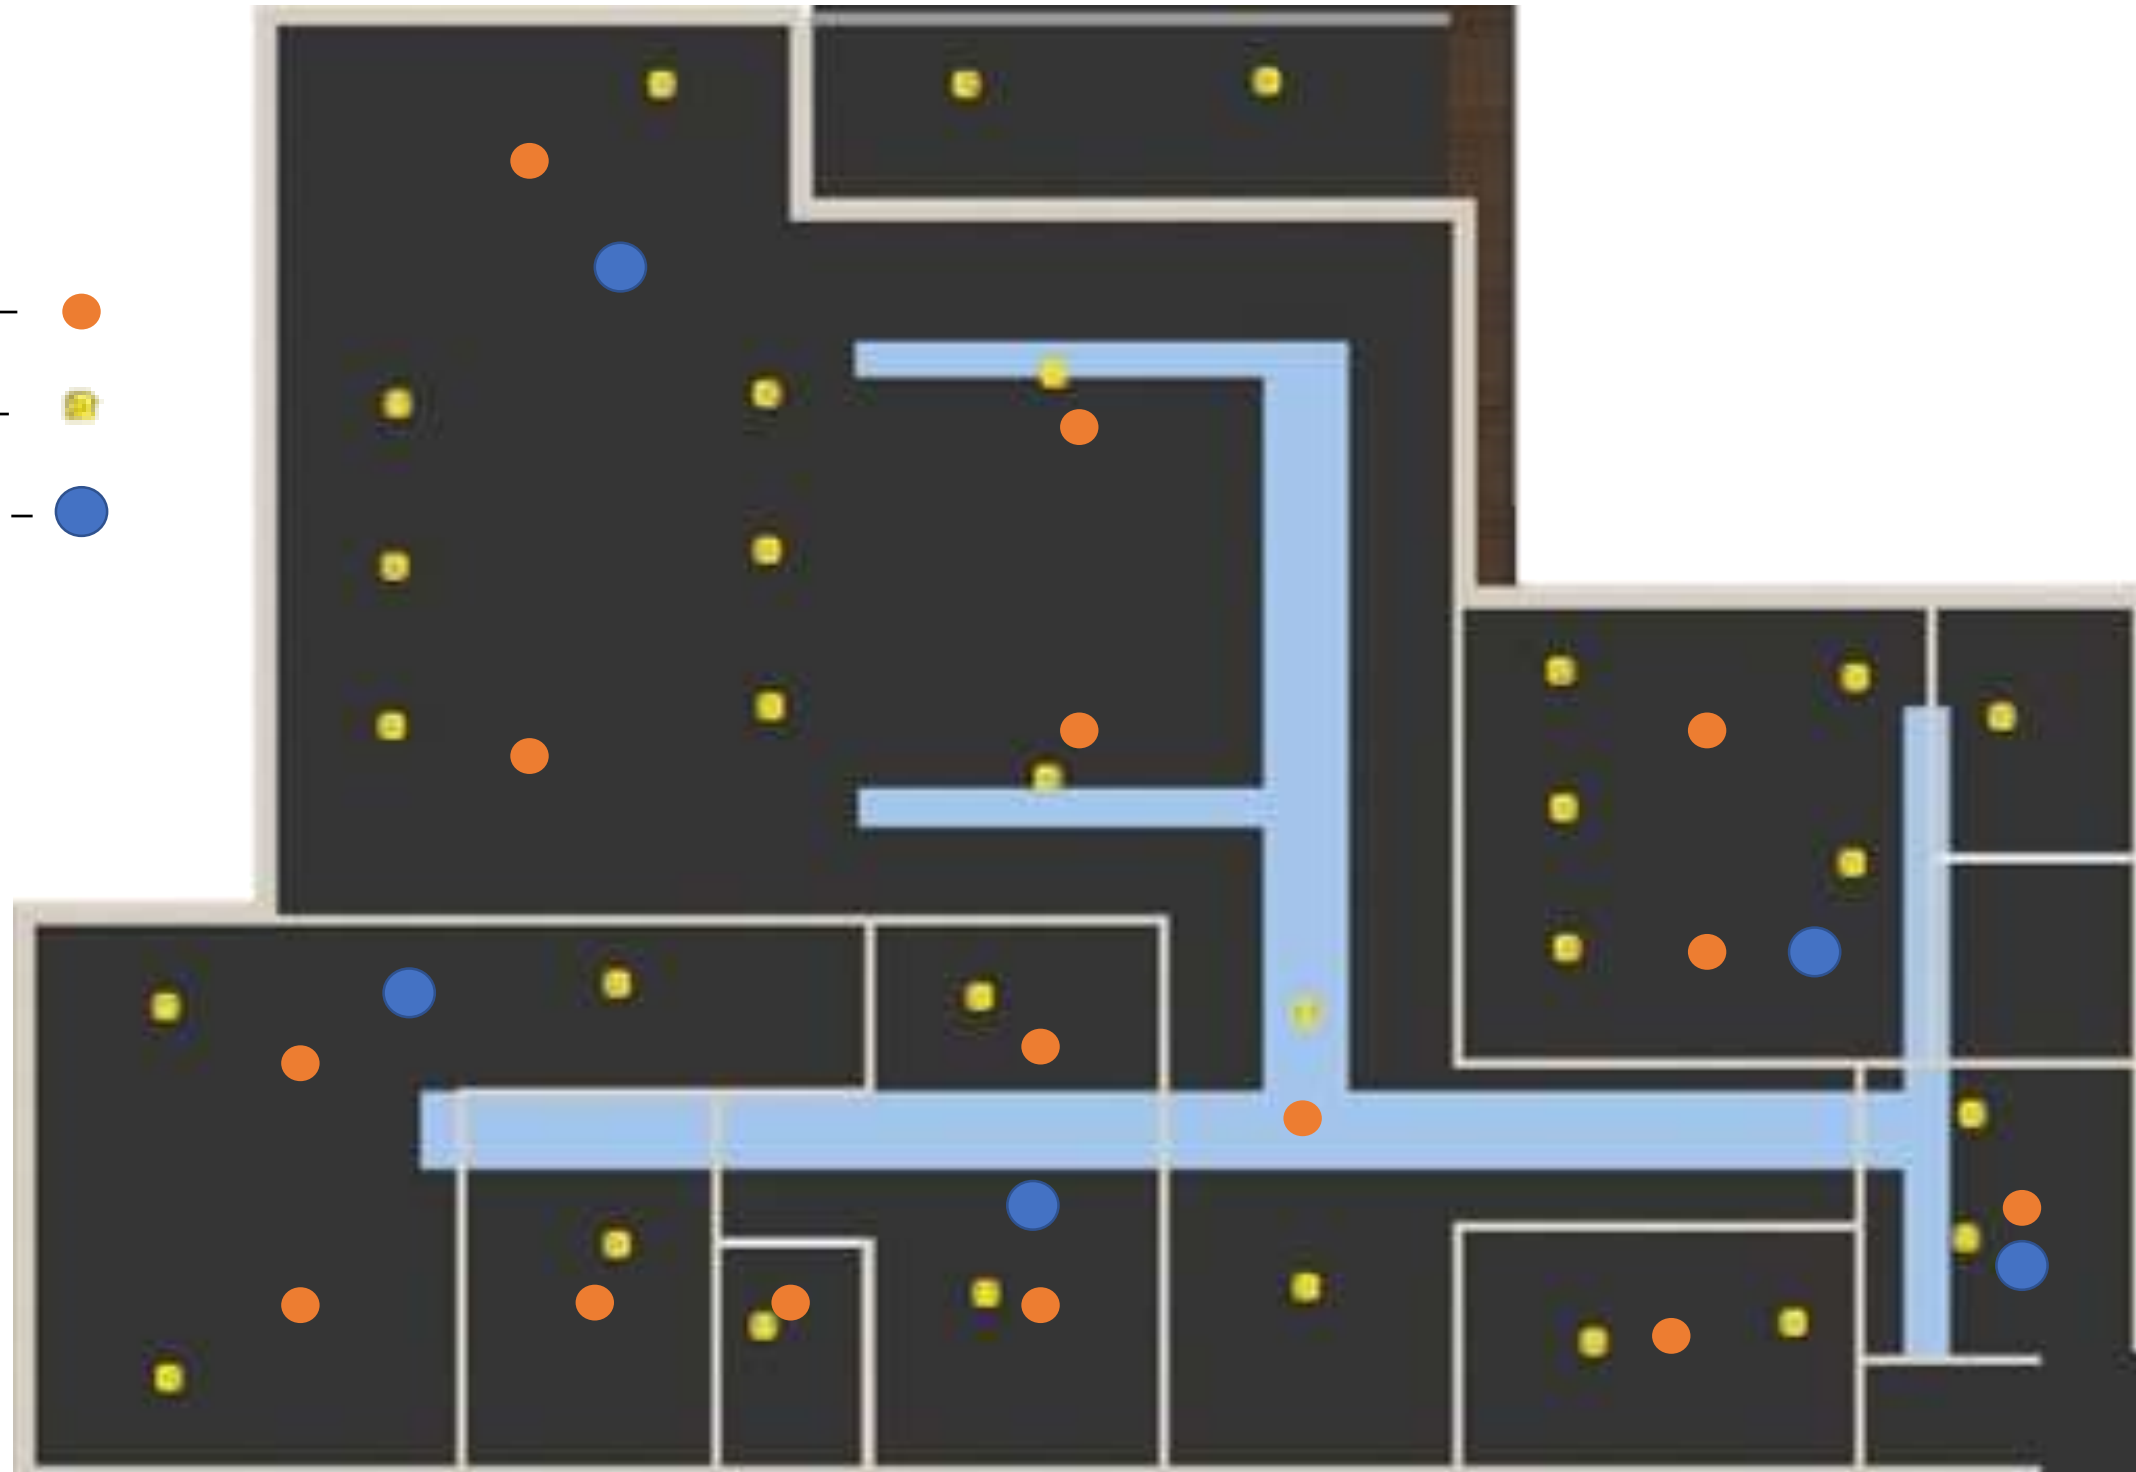

PORTFOLIO
HOLLY JOHNSON

FURNITURE PLAN

REFLECTED CEILING PLAN

KEY

- SPRINKLER- ●
- CAN LIGHT- ■
- SMOKE DET.- ●

COLOR RATIONALE

- VIBRANT AND FUNKY INSPIRATION
- DIFFERENT COLORS PROMOTE VARYING MOODS SUCH AS BLUE CAN HELP INSOMNIA THEREFORE IT IS USED PREDOMINANTLY IN BEDROOM
- YELLOW CAN IMPROVE OVERALL MOOD AND RAISE ENERGY THEREFORE IS USED THROUGHOUT PRIMARY COMMUNITY AREAS
- CLIENTS PREFER THE STREAMLINE MODERN STYLE WHICH MOST OFTEN UTILIZES STRONG COLORS THROUGHOUT THE DESIGN
- HOME APPLIANCES DURING THE STREAMLINE MODERN ERA (1930'S) WERE OFTEN MADE OUT OF NON-NEUTRAL COLORS SO THE PALETTE CAN ALSO BE SEEN IN THOSE DETAILS

LIVING ROOM

KITCHEN

BEDROOM

ANTHROPOMETRIC + ERGONOMIC FEATURES

- 28 TO 32 INCH HIGH DESK FOR WHEELCHAIR WRITING COMFORT

- CUT OUT IN FLOORING TO PLACE CARPET IN LIVING ROOM FOR EASY ROLLIN'
- OPEN FLOOR PLAN USED TO AVOID UNNECESSARILY TIGHT SPACES
- MOVABLE BENCH IN ORDER FOR ALL SEATS TO BE MOVED WITH EASE
- OVEN IS ON BOTTOM CABINETS FOR EASY ACCESS

- FRONT LOAD WASHER AND DRYER FOR HANDICAP ACCESS

- NO HEIGHT CHANGE FOR EASY ROLL IN SHOWERS
- 33 INCH HIGH HAND RAILING BESIDE ALL TOILETS
- CUTOUTS BENEATH ALL BATHROOM SINKS FOR WHEELCHAIR ACCESS

- LOW PLATFORM BED TO EASILY MOVE FROM WHEELCHAIR TO BED
- LARGE WINDOWS SO BYSTANDERS CAN SEE IF SOMEONE FALLS

3 D VIEWS

LIVING
ROOM

3 D VIEWS

KITCHEN

3 D VIEWS

MASTER BEDROOM

NARRATED WALKTHROUGH

<https://vimeo.com/376989421>