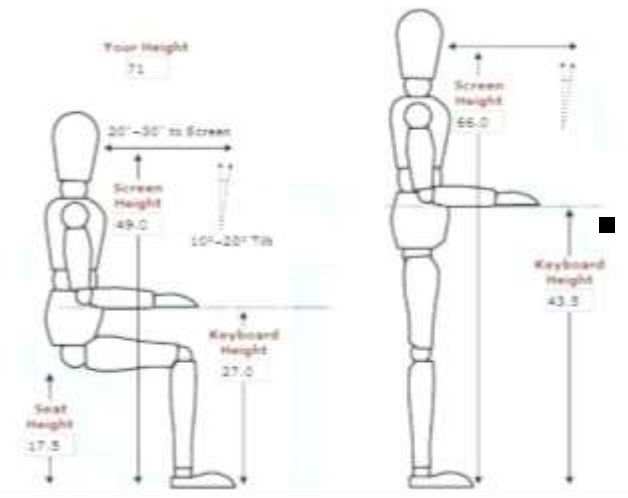

LIVING ROOM

KITCHEN

BEDROOM

ANTHROPOMETRIC + ERGONOMIC FEATURES

- 28 TO 32 INCH HIGH DESK FOR WHEELCHAIR WRITING COMFORT

- CUT OUT IN FLOORING TO PLACE CARPET IN LIVING ROOM FOR EASY ROLLIN'
- OPEN FLOOR PLAN USED TO AVOID UNNECESSARILY TIGHT SPACES
- MOVABLE BENCH IN ORDER FOR ALL SEATS TO BE MOVED WITH EASE
- OVEN IS ON BOTTOM CABINETS FOR EASY ACCESS

- FRONT LOAD WASHER AND DRYER FOR HANDICAP ACCESS

- NO HEIGHT CHANGE FOR EASY ROLL IN SHOWERS
- 33 INCH HIGH HAND RAILING BESIDE ALL TOILETS
- CUTOUTS BENEATH ALL BATHROOM SINKS FOR WHEELCHAIR ACCESS

- LOW PLATFORM BED TO EASILY MOVE FROM WHEELCHAIR TO BED
- LARGE WINDOWS SO BYSTANDERS CAN SEE IF SOMEONE FALLS