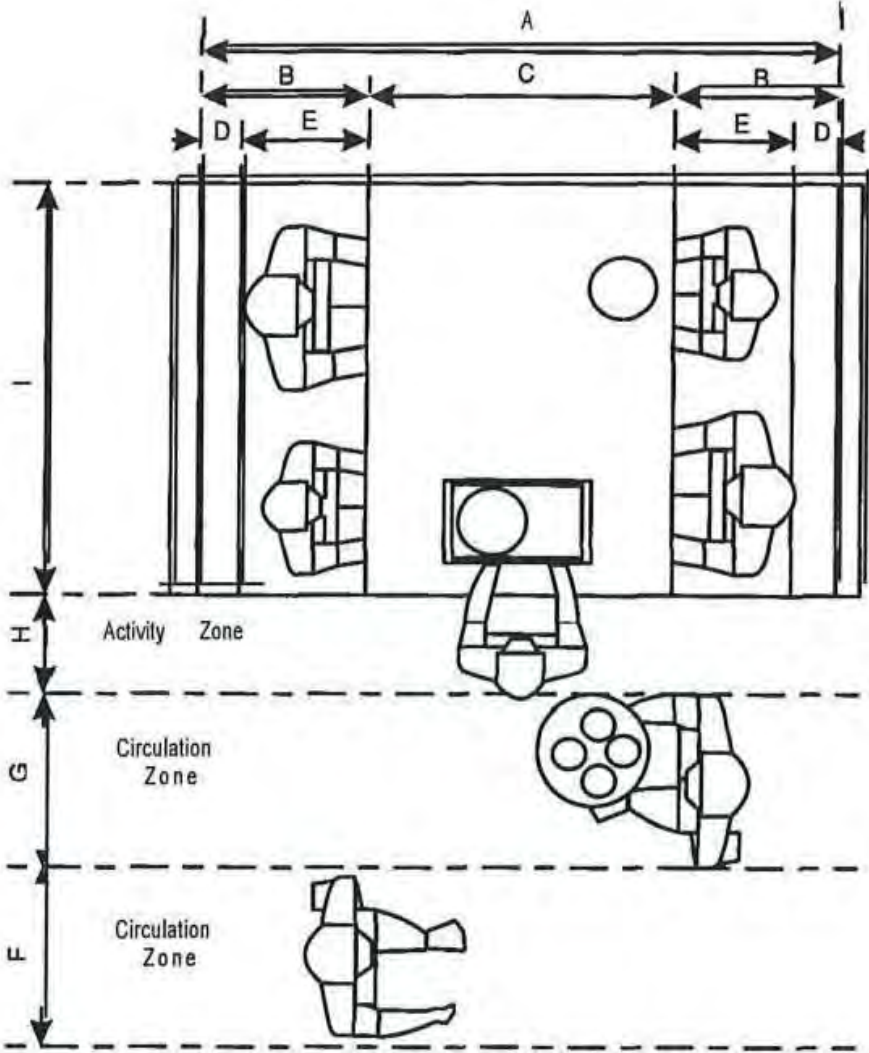

FINE LIKE WINE

FURNITURE AND FINISHES

FINE LIKE WINE

FURDESLENE ANATUNESHES

FINE LIKE WINE

DESIGN FEATURES

Shower spray unit with a hose, can be used both as a fixed shower head and as a handheld shower.

Roll-in shower, has a built in 15" seat above the floor for people who use wheelchairs to transfer onto.

FINE LIKE WINE

DESIGN FEATURES

Measurement In Inches			
A	65-80	G	36
B	17.5-22.5	H	18
C	30-40	I	48-54
D	2-6	J	16-18
E	16.5-17.5	K	28-30
F.	30		

FEATURES :

- HANDRAILS – 36" FROM TOP OF NOSING
- WORK SURFACES ARE 30", WHICH IS AN APPROPRIATE SEATING HEIGH FOR MOST PEOPLE BETWEEN THE HEIGH OF 5'8" AND 5'10" TALL