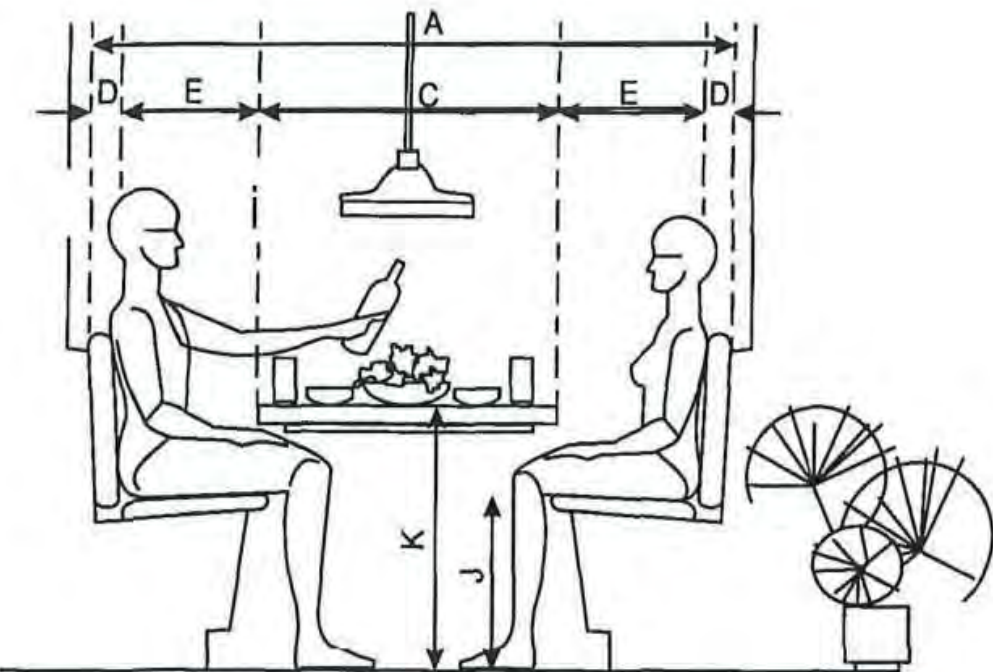

FINE LIKE WINE

FURNITURE AND FINISHES

FINE LIKE WINE

FURDESLENE ANATUNESHES

FINE LIKE WINE

DESIGN FEATURES

Shower spray unit with a hose, can be used both as a fixed shower head and as a handheld shower.

Roll-in shower, has a built in 15" seat above the floor for people who use wheelchairs to transfer onto.

FINE LIKE WINE

DESIGN FEATURES

Measurement In Inches			
A	65-80	G	36
B	17.5-22.5	H	18
C	30-40	I	48-54
D	2-6	J	16-18
E	16.5-17.5	K	28-30
F.	30		

FEATURES :

- HANDRAILS – 36" FROM TOP OF NOSING
- WORK SURFACES ARE 30", WHICH IS AN APPROPRIATE SEATING HEIGH FOR MOST PEOPLE BETWEEN THE HEIGH OF 5'8" AND 5'10" TALL

SEATING :

- BUILT IN LUMBAR SUPPORT INSIDE SEATING FRAME
- MADE TO CONFORM TO SHAPE OF BODY FOR COMFORT
- ADDITIONALL PADDING FOR LOWER JOINT SUPPORT
- RESILIEANT AND DURABLE MATERIAL TO PREVENT SLIDING OR SINKING
- SOFT CUSHIONING
- ARMS FOR SMOOTHER TRANSITION INTO CHAIR