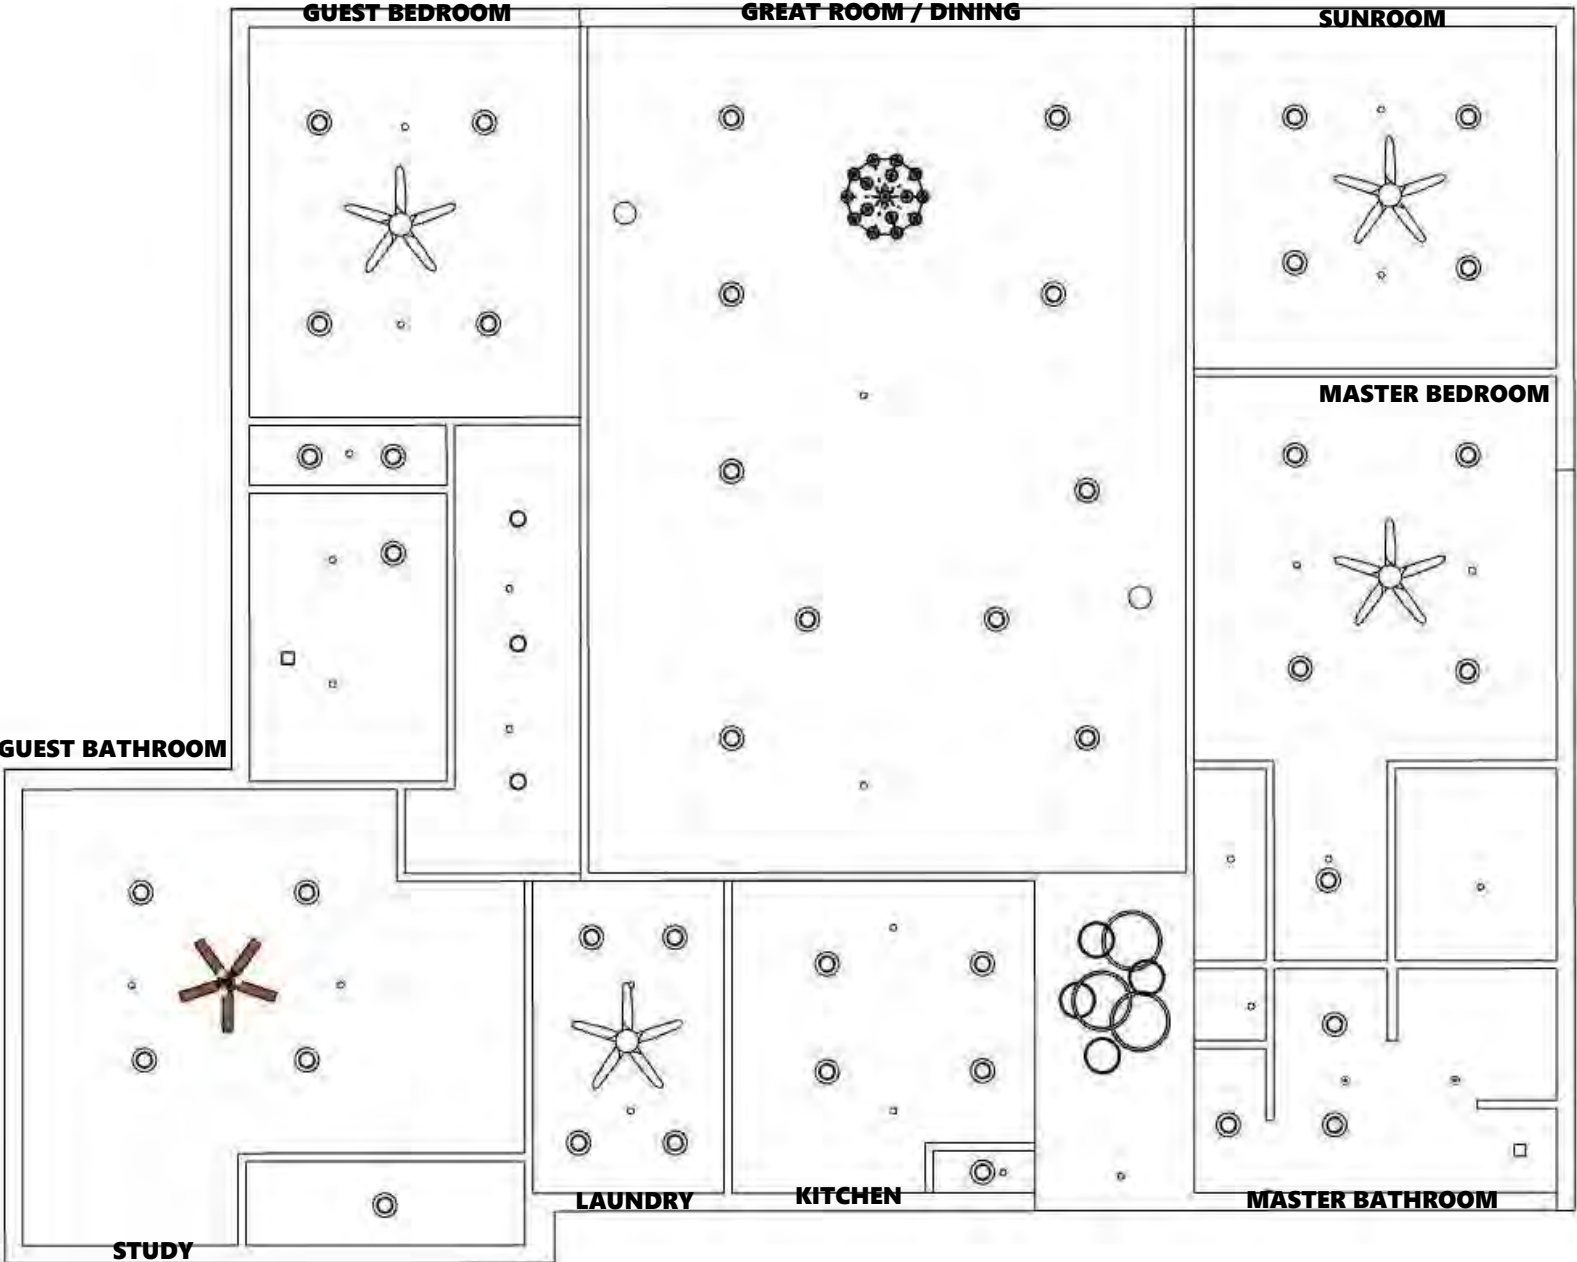

FINE LIKE WINE

IDSN 3102 – PORTFOLIO 3

C. McKenzie Love

FINE LIKE WINE

FURNITURE PLAN

SCALE : 1/8" = 1'0"

FINE LIKE WINE

REFLECTED CEILING PLAN

SCALE : 1/8" = 1'0"

COMMON HEIGHT : 9'-0"
GREAT ROOM CEILING HEIGHT: 11'-0"

SMOKE ALARMS : 1 OUTSIDE OF EACH
BEDROOM

SPRINKLERS : 1 IN EACH ROOM - 1 EVERY
15'

LIGHTING : PENDANT LIGHTS AND
DIMMABLE RECESSED LIGHTS

FINE LIKE WINE

FURNITURE AND FINISHES

FINE LIKE WINE

FURDESLENE ANATUNESHES

FINE LIKE WINE

DESIGN FEATURES

Shower spray unit with a hose, can be used both as a fixed shower head and as a handheld shower.

Roll-in shower, has a built in 15" seat above the floor for people who use wheelchairs to transfer onto.

FINE LIKE WINE

DESIGN FEATURES

Measurement In Inches			
A	65-80	G	36
B	17.5-22.5	H	18
C	30-40	I	48-54
D	2-6	J	16-18
E	16.5-17.5	K	28-30
F.	30		

FEATURES :

- HANDRAILS – 36" FROM TOP OF NOSING
- WORK SURFACES ARE 30", WHICH IS AN APPROPRIATE SEATING HEIGH FOR MOST PEOPLE BETWEEN THE HEIGH OF 5'8" AND 5'10" TALL