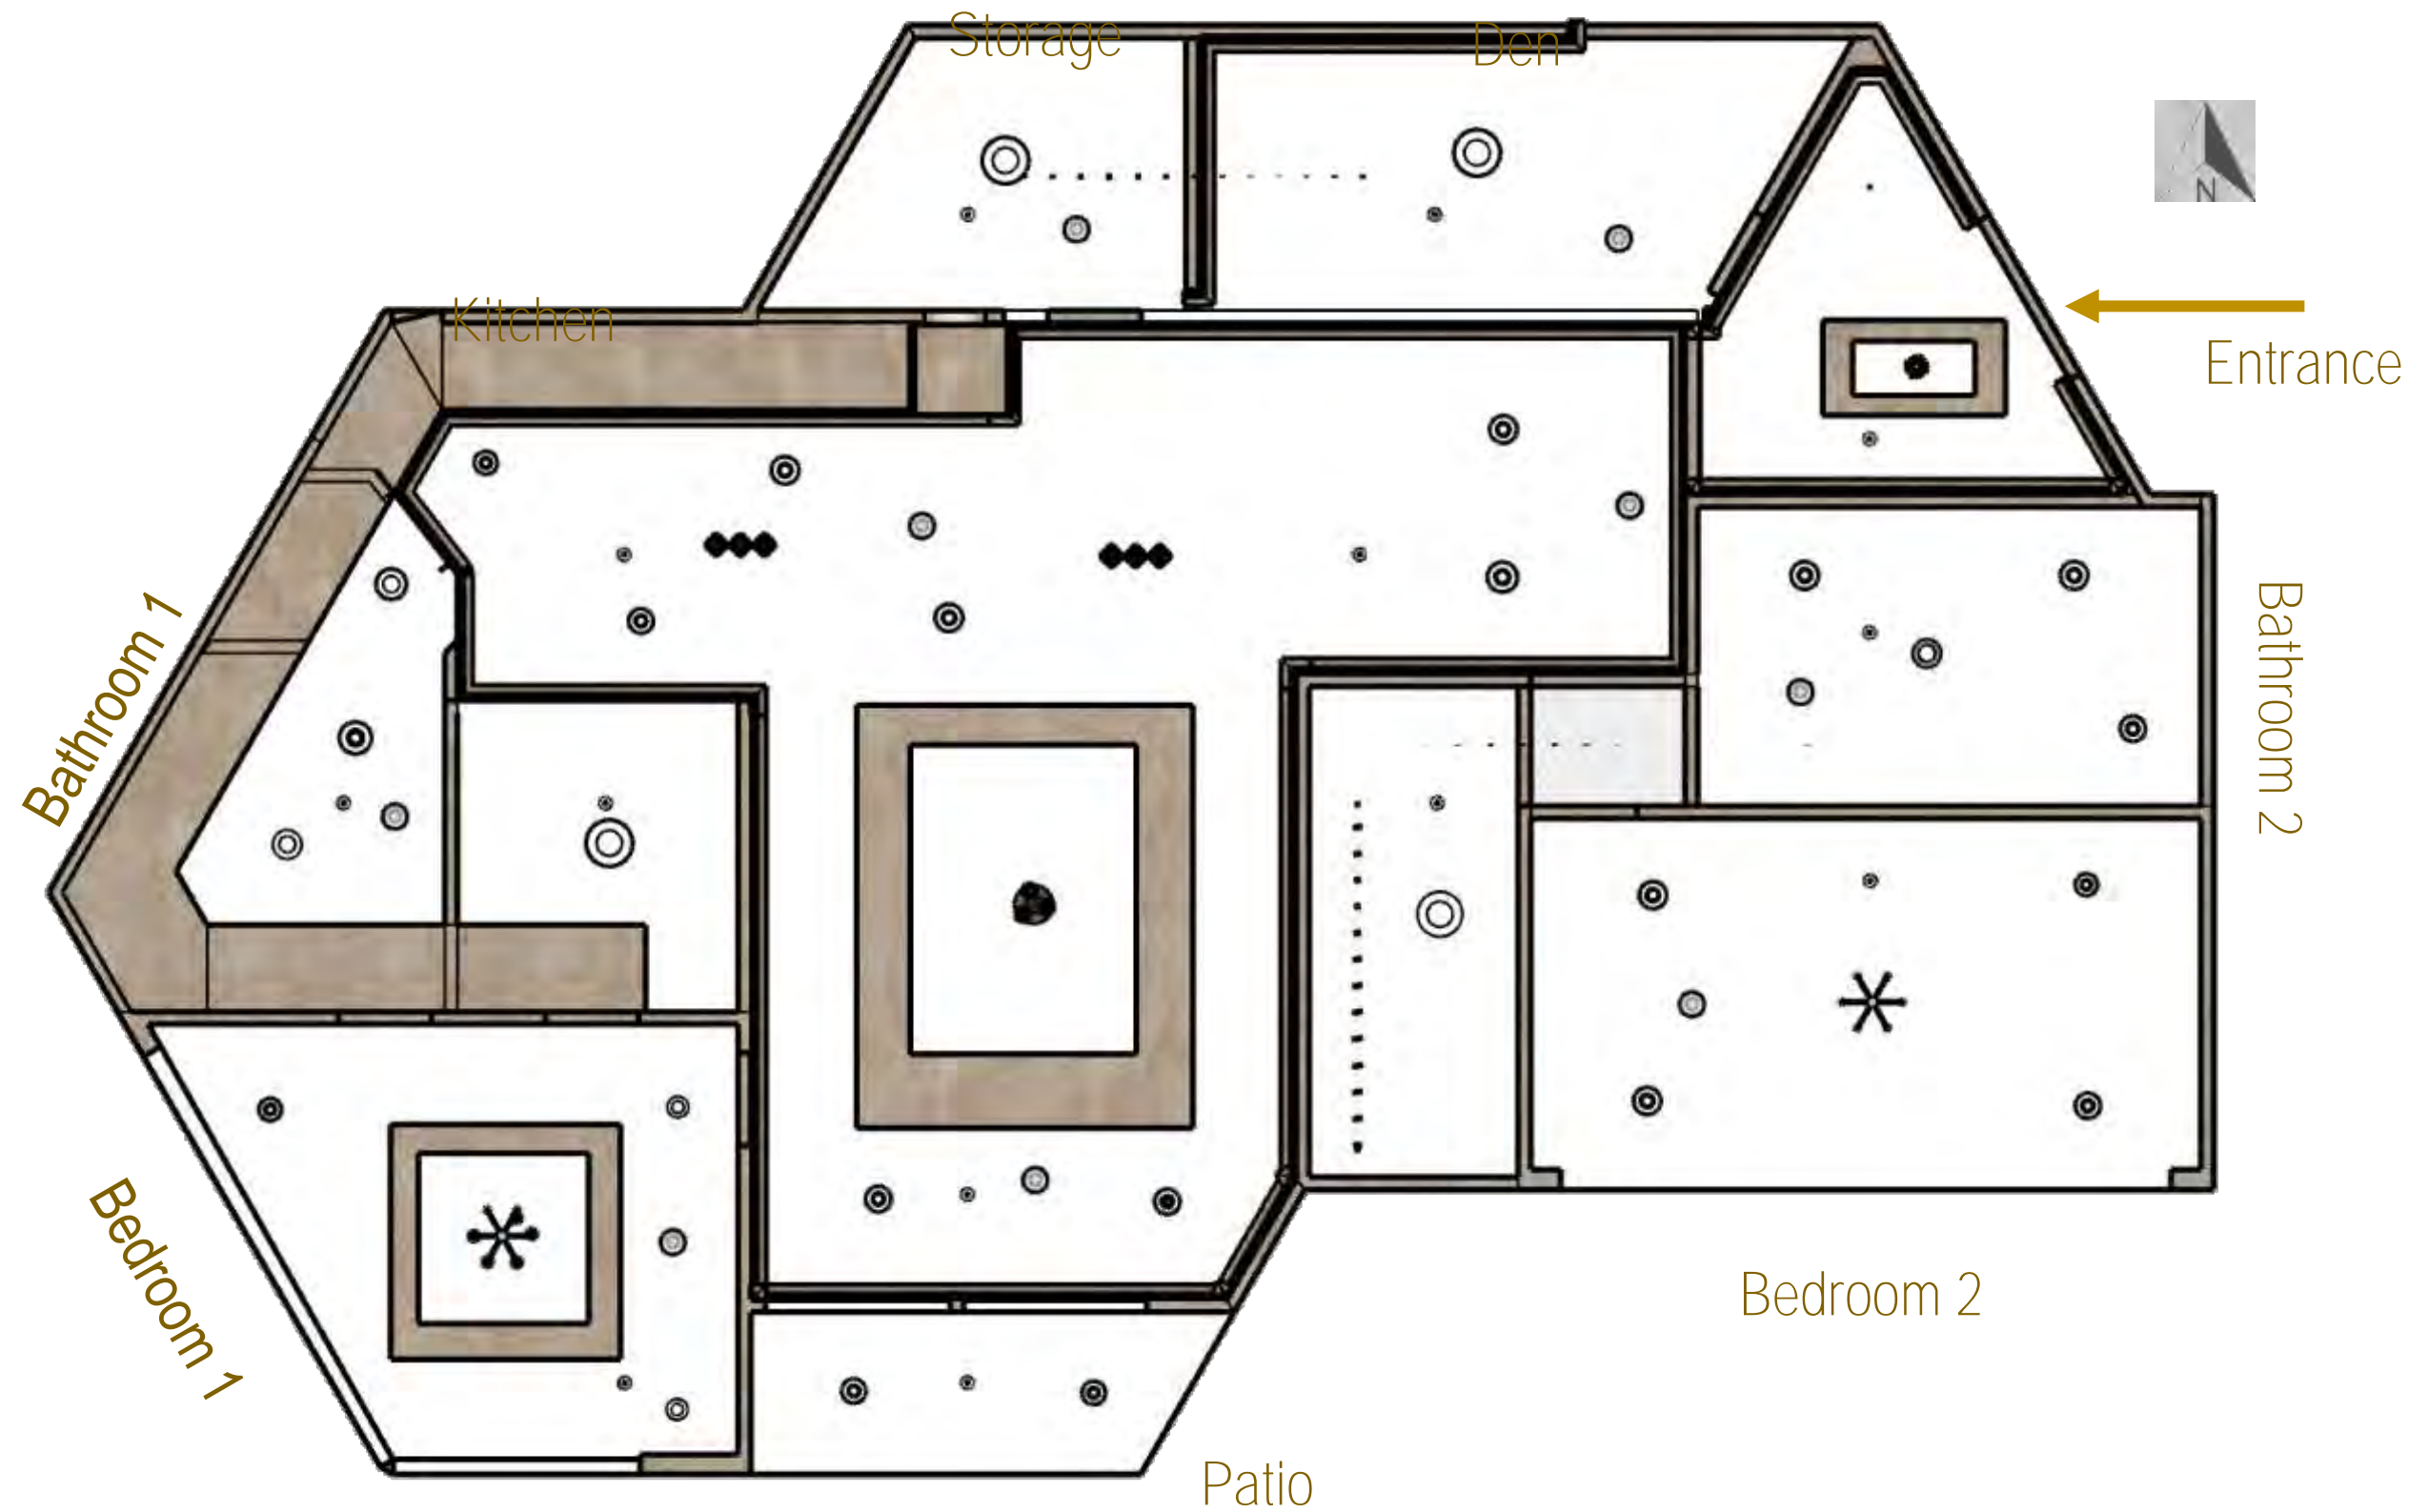

Directoire Style

- ❖ Brown is an earthy color that promotes warmth, stability and elegance.
- ❖ The shades of brown help elevate the foundation of the house and bring the sense of solidarity.
- ❖ Teal is the color of restfulness and mental and spiritual balance.
- ❖ It also helps bringing optimism and healing
- ❖ Teal and gold are used to add pop of color in the space.

Color Rational

Furniture Plan

Reflected Ceiling Plan

Rendered Perspectives

East Carolina University - CLARA REZK

Rendered Perspectives

East Carolina University - CLARA REZK

Rendered Perspectives

East Carolina University - CLARA REZK

Finishes - Bathrooms

Finishes - Bedroom

East Carolina University - CLARA REZK

- ❖ Open and functional space
- ❖ Easy access space
- ❖ Handicap accessible
- ❖ 5' wheelchair turn Radius
- ❖ 34" Countertop height
- ❖ 30" min knee space at sinks, ranges and countertops
- ❖ Grab bars mounted 33" – 36" from the floor.
- ❖ All doors are 36" wide.
- ❖ No threshold
- ❖ Roll in showers