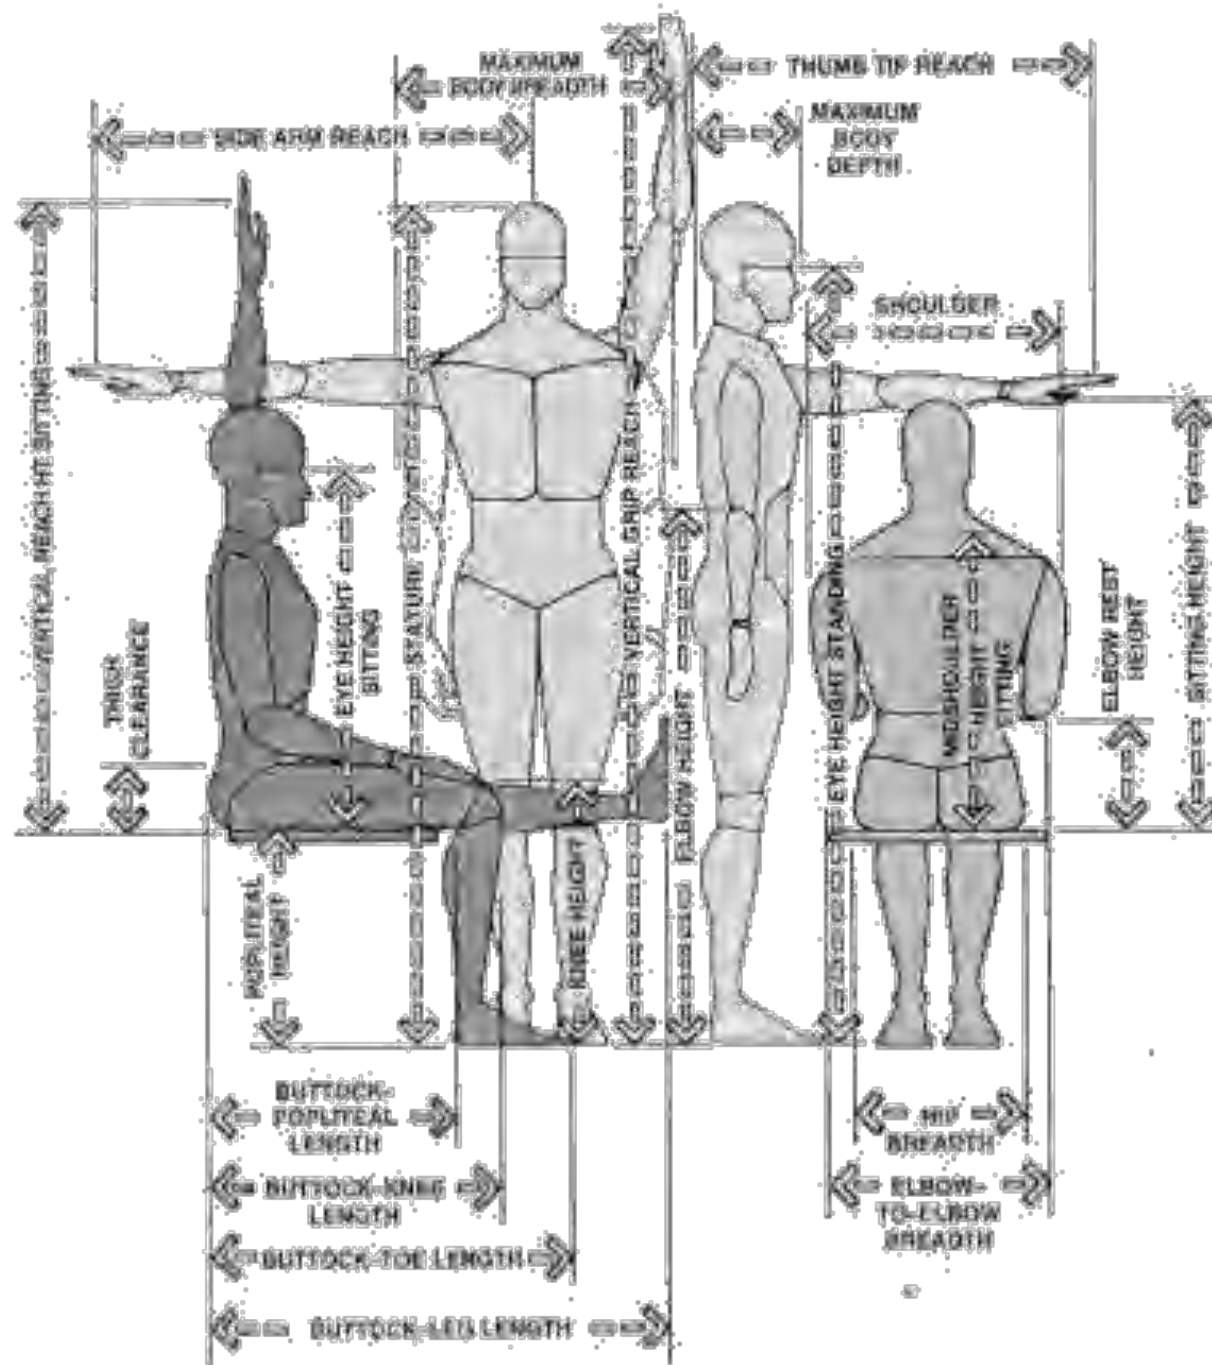

East Carolina University - CLARA REZK

Finishes - Bathrooms

Finishes - Bedroom

East Carolina University - CLARA REZK

- ❖ Open and functional space
- ❖ Easy access space
- ❖ Handicap accessible
- ❖ 5' wheelchair turn Radius
- ❖ 34" Countertop height
- ❖ 30" min knee space at sinks, ranges and countertops
- ❖ Grab bars mounted 33" – 36" from the floor.
- ❖ All doors are 36" wide.
- ❖ No threshold
- ❖ Roll in showers

Anthropometric and Ergonomic Features

<https://vimeo.com/374718617>

Walk Through Video

East Carolina University - CLARA REZK