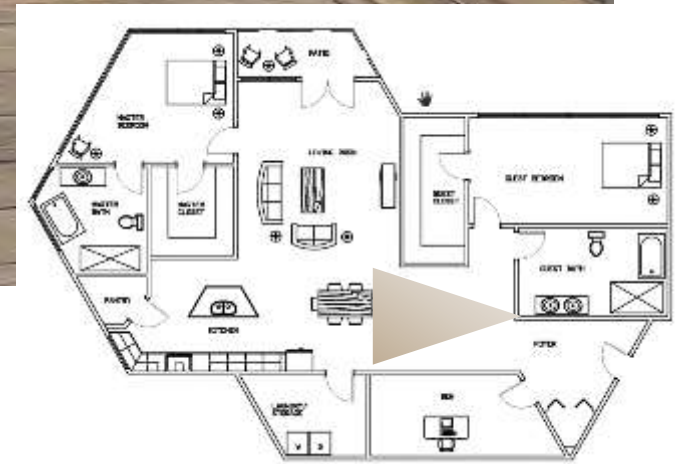

Rendered Perspectives

East Carolina University - CLARA REZK