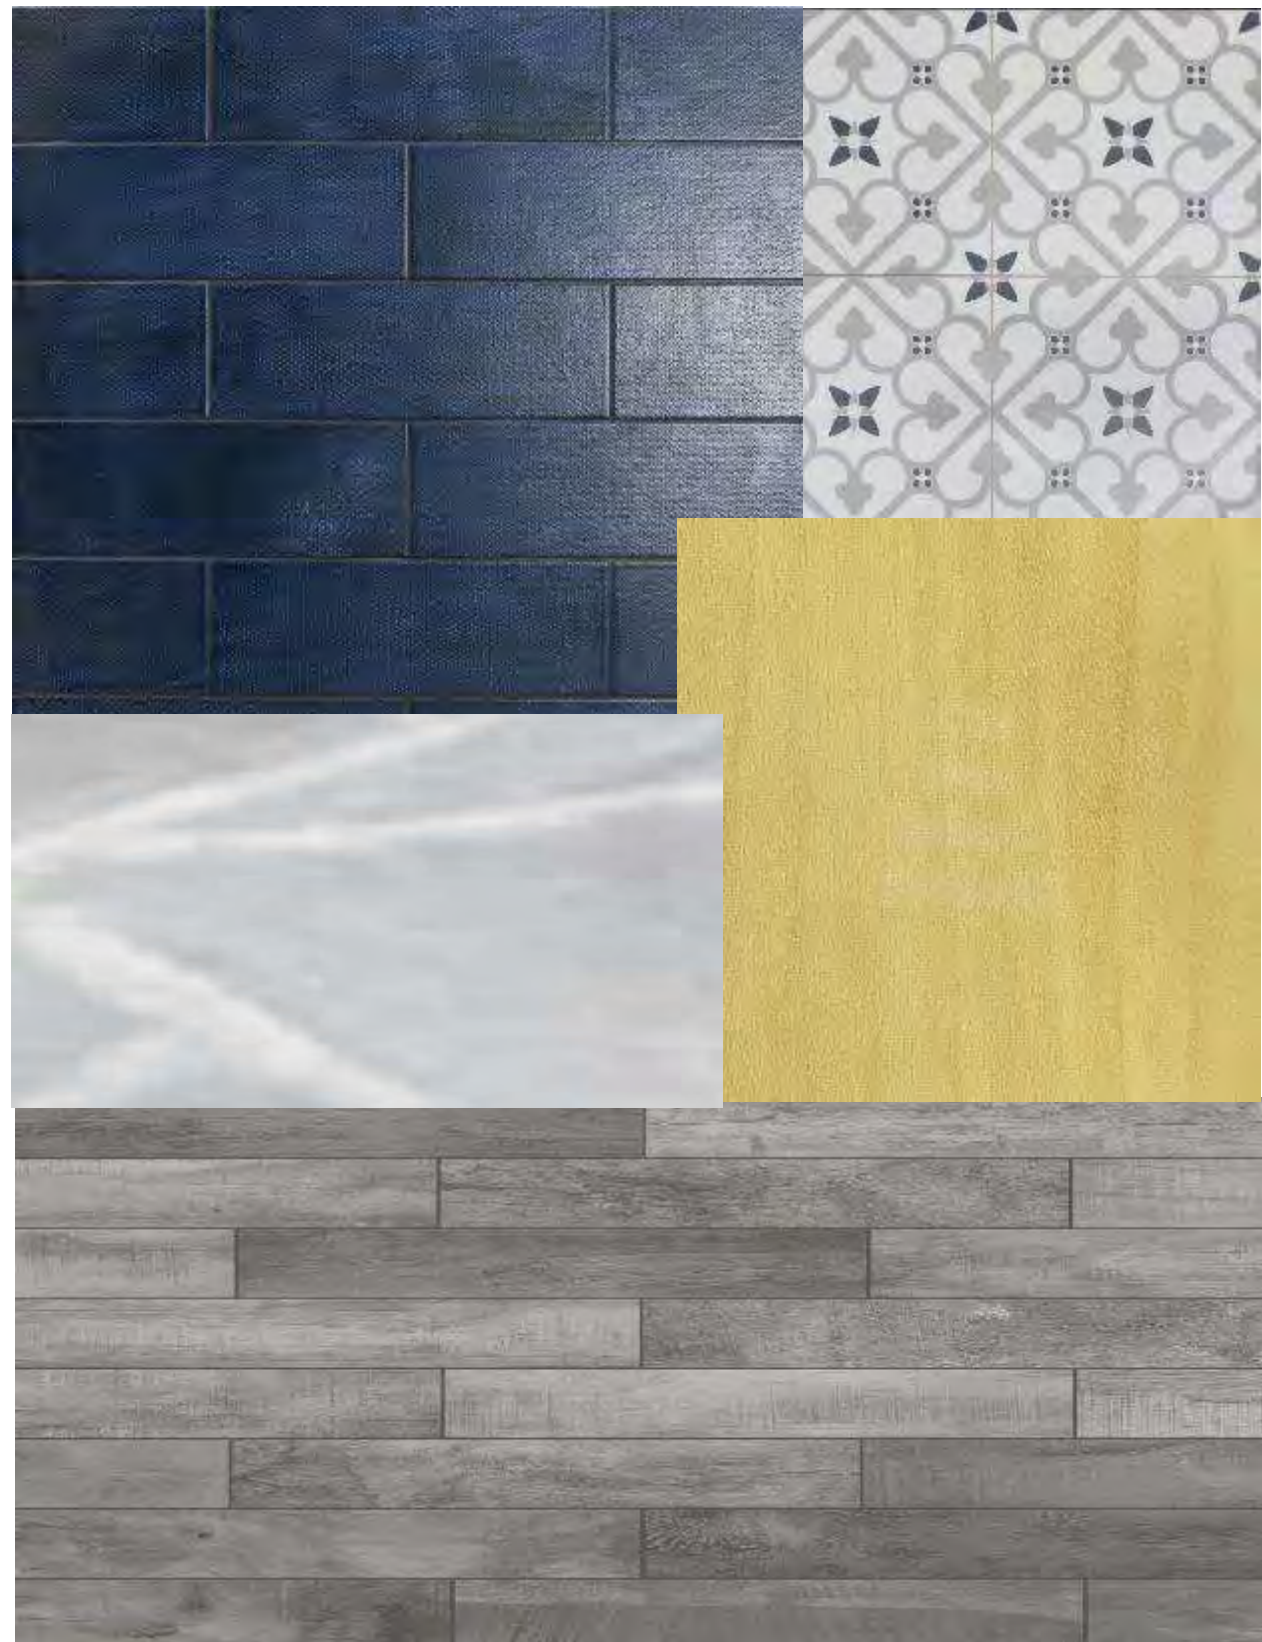

Directoire Style

- ❖ Brown is an earthy color that promotes warmth, stability and elegance.
- ❖ The shades of brown help elevate the foundation of the house and bring the sense of solidarity.
- ❖ Teal is the color of restfulness and mental and spiritual balance.
- ❖ It also helps bringing optimism and healing
- ❖ Teal and gold are used to add pop of color in the space.

Rendered Perspectives

East Carolina University - CLARA REZK

Rendered Perspectives

East Carolina University - CLARA REZK

Rendered Perspectives

East Carolina University - CLARA REZK

Finishes - Foyer, Dining and Living Room

East Carolina University - CLARA REZK

Finishes - Bathrooms

Finishes - Bedroom

East Carolina University - CLARA REZK

- ❖ Open and functional space
- ❖ Easy access space
- ❖ Handicap accessible
- ❖ 5' wheelchair turn Radius
- ❖ 34" Countertop height
- ❖ 30" min knee space at sinks, ranges and countertops
- ❖ Grab bars mounted 33" – 36" from the floor.
- ❖ All doors are 36" wide.
- ❖ No threshold
- ❖ Roll in showers