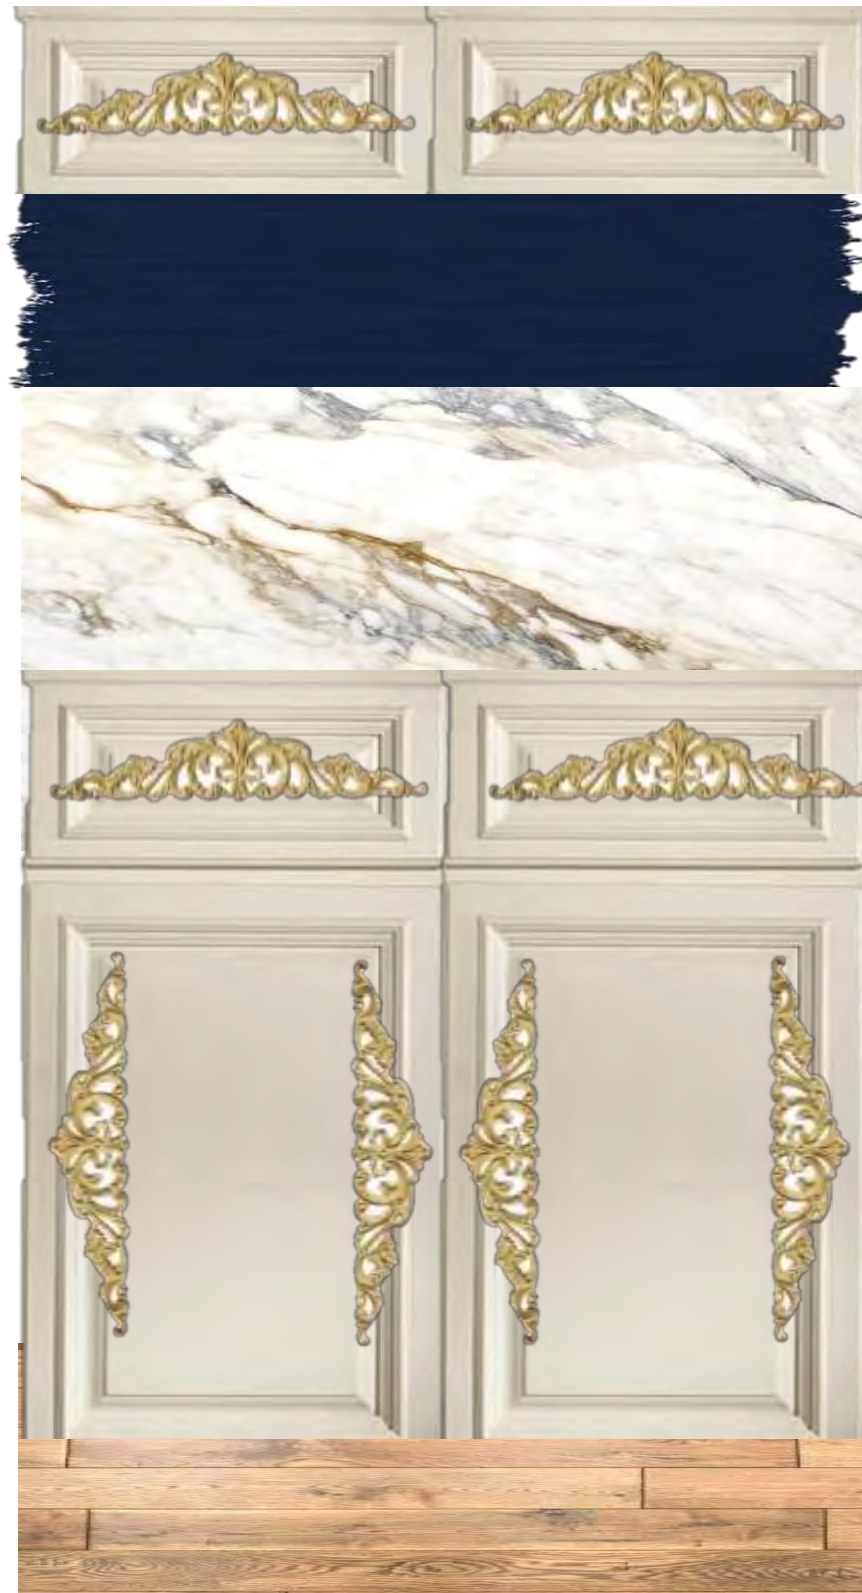

*Portfolio 3:
Final Schematic Design*

Leah Thompson Interior Design 3102 Fall 2016

Furniture Plan

Reflected Ceiling Plan

Color Rationale

- The Empire Style incorporates warm and cool color tones.
- Using navy blue in the great room to bring a grand feel to the atmosphere.
- Gold is brought into all rooms to incorporate the Empire feel throughout.
- Lighter colors are brought in to bring an elegant touch.

Great Room Options

Great Room Final

Great Room Final

Kitchen Options

Kitchen Final

Master Bedroom Options

Master Bedroom Final

Master Bathroom Options