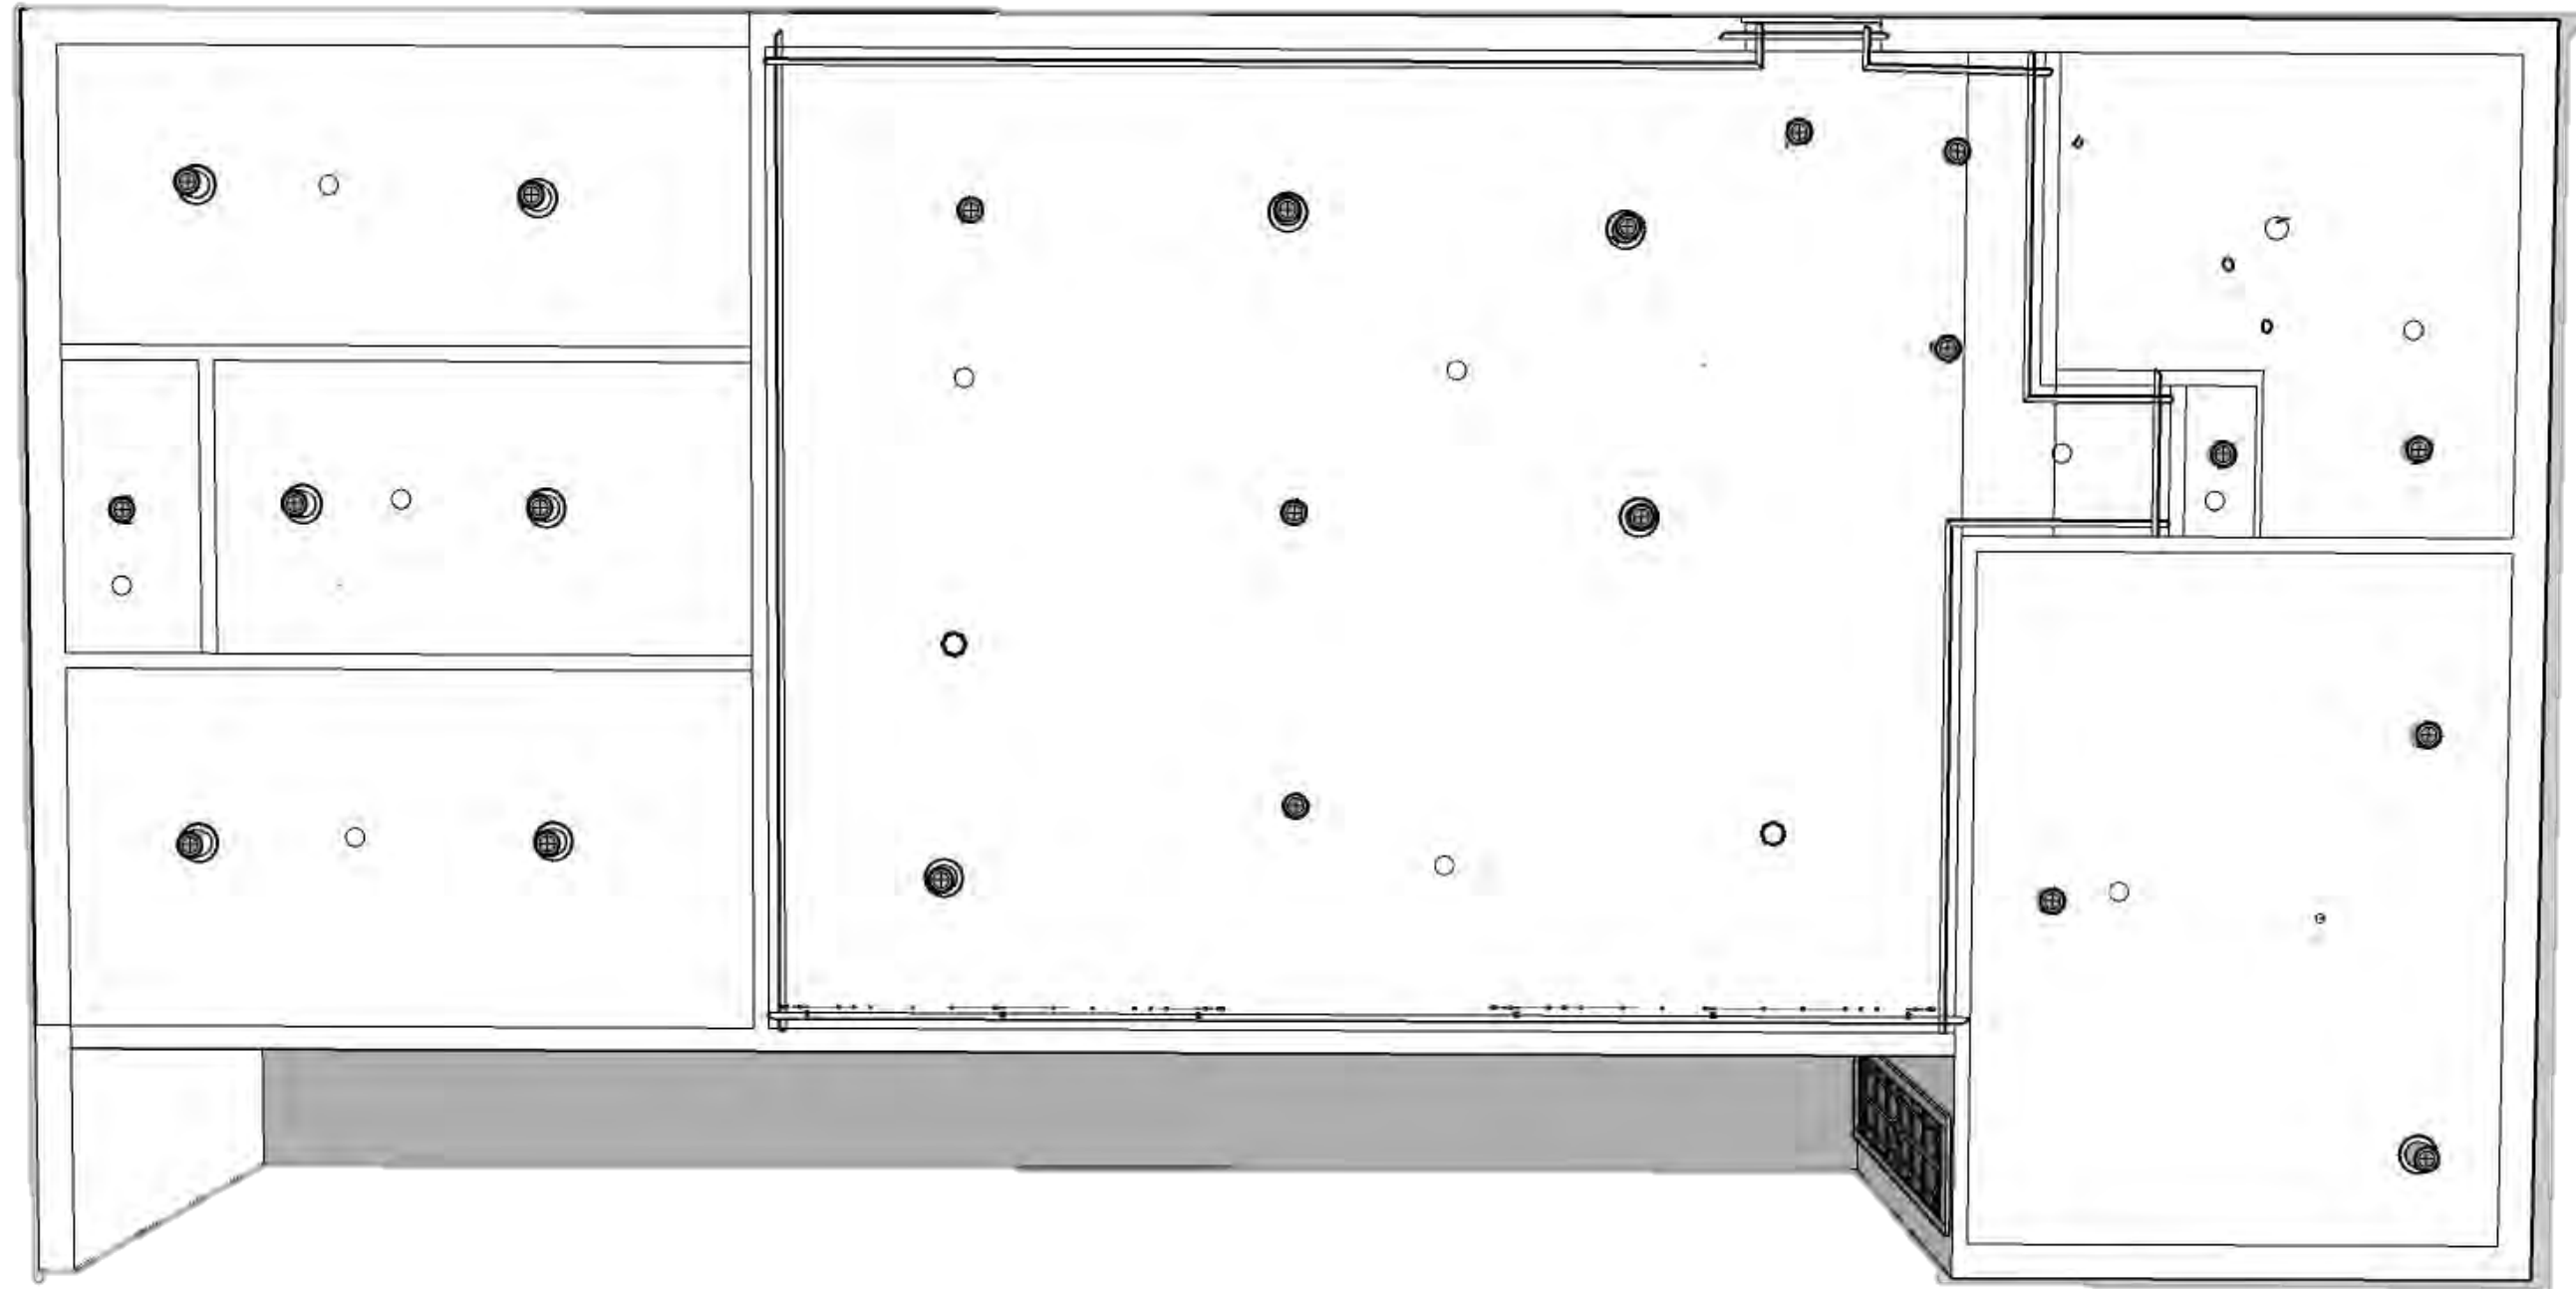

*Portfolio 3:
Final Schematic Design*

Leah Thompson Interior Design 3102 Fall 2016

Furniture Plan

Reflected Ceiling Plan

Color Rationale

- The Empire Style incorporates warm and cool color tones.
- Using navy blue in the great room to bring a grand feel to the atmosphere.
- Gold is brought into all rooms to incorporate the Empire feel throughout.
- Lighter colors are brought in to bring an elegant touch.

Great Room Options

Great Room Final

Great Room Final

Kitchen Options

Kitchen Final

Master Bedroom Options

Master Bedroom Final

Master Bathroom Options