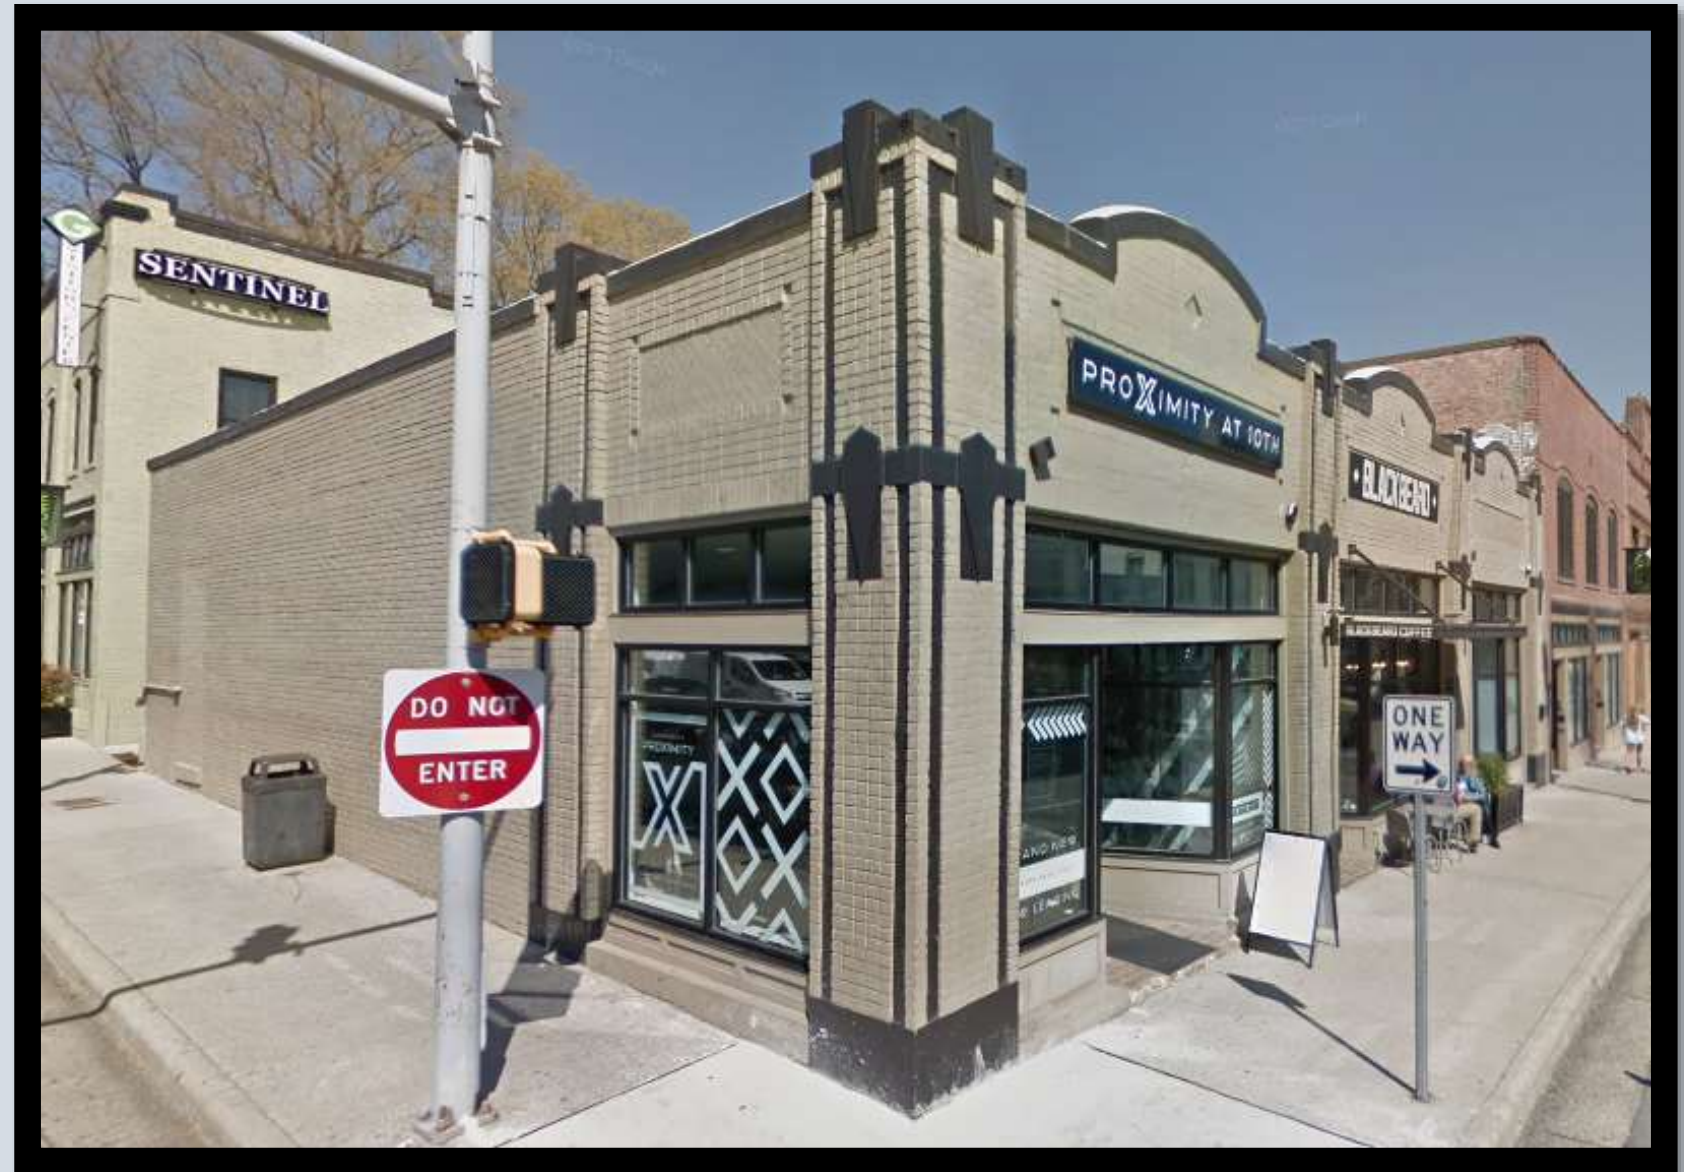

Portfolio 1

Corey Eads

8 October 2020

IDSN 3102

Research

Neighborhood and Town History

- Location for the Furniture Showroom is in Greenville NC
- This location is close to a college University
- Located downtown Greenville
- Good environment of businesses due to population

Site Profile

Location:

Cotanche St & E 5th St, Greenville, NC 27858

Northeastern corner on intersection

Site Analysis

Design Problem Statement

- Location

-Being located downtown on a busy street will not be convenient for trucks to deliver furniture, clients or furniture movers picking up furniture pieces, and loading or unloading furniture into trucks that are sent to the store.