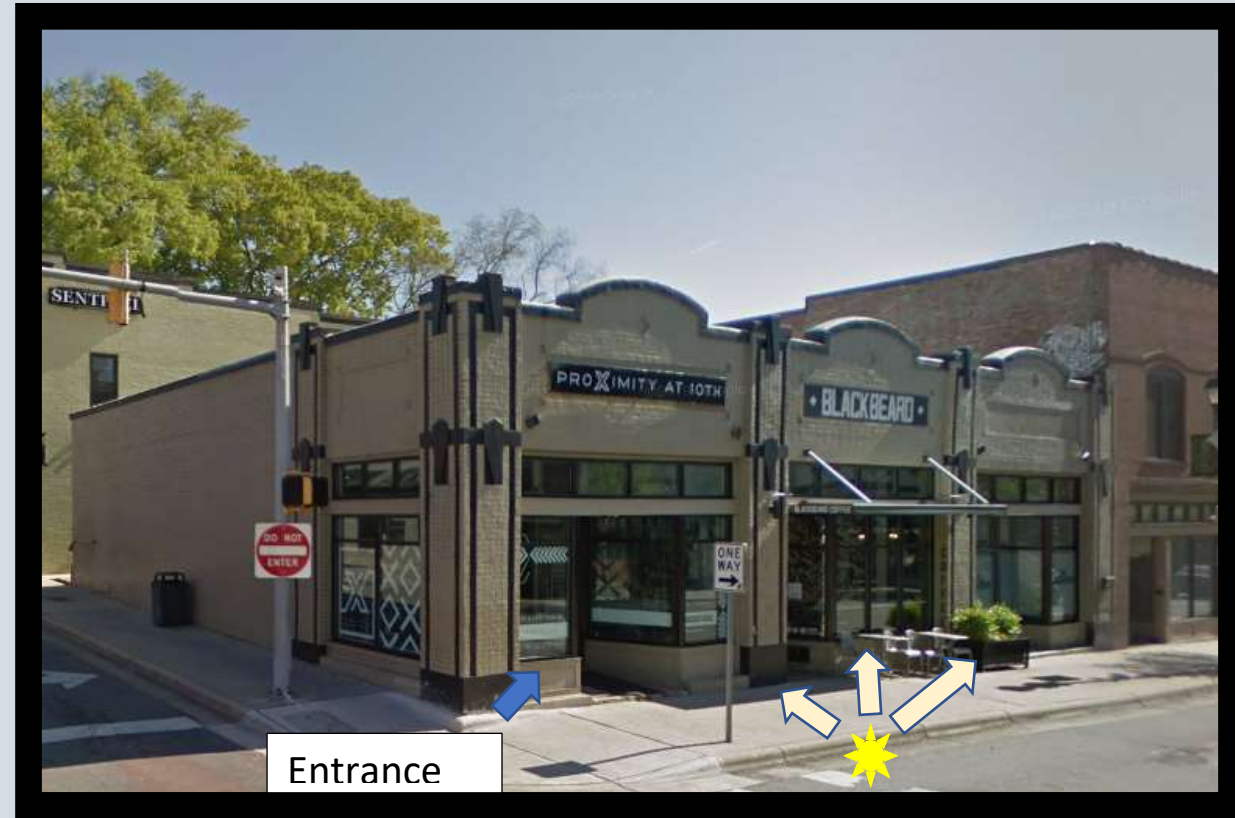

Portfolio 1

Corey Eads

8 October 2020

IDSN 3102

Research

Neighborhood and Town History

- Location for the Furniture Showroom is in Greenville NC
- This location is close to a college University
- Located downtown Greenville
- Good environment of businesses due to population

Site Profile

Location:

Cotanche St & E 5th St, Greenville, NC 27858

Northeastern corner on intersection

Site Analysis

Design Problem Statement

- Location

-Being located downtown on a busy street will not be convenient for trucks to deliver furniture, clients or furniture movers picking up furniture pieces, and loading or unloading furniture into trucks that are sent to the store.