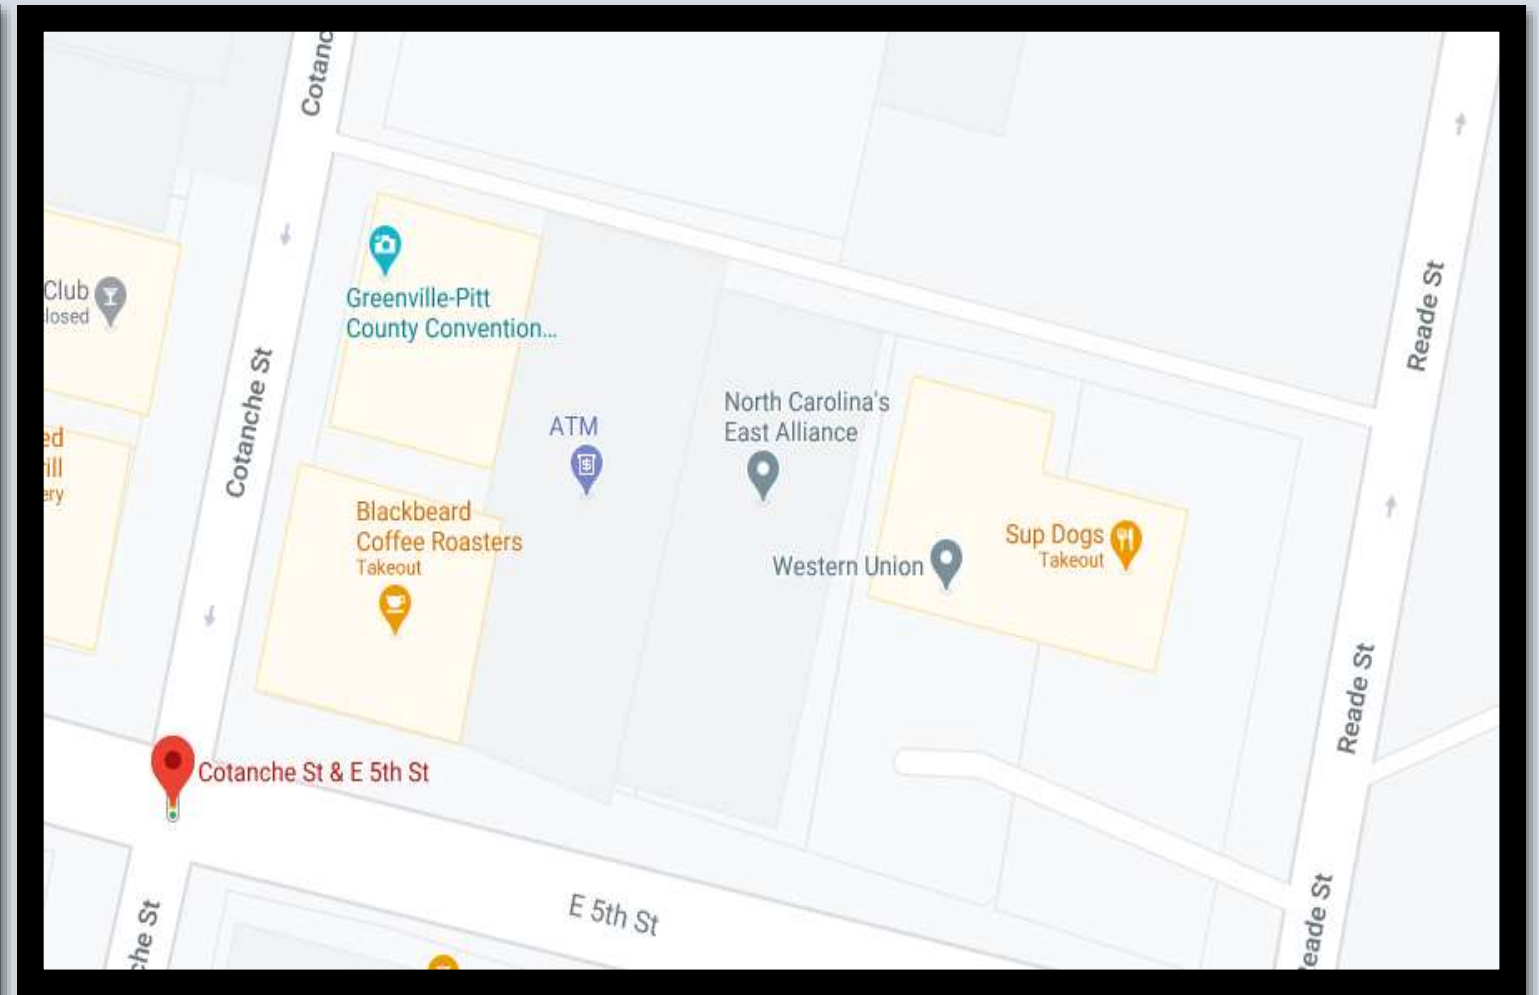

Portfolio 1

Corey Eads

8 October 2020

IDSN 3102

Research

Neighborhood and Town History

- Location for the Furniture Showroom is in Greenville NC
- This location is close to a college University
- Located downtown Greenville
- Good environment of businesses due to population

Site Profile

Location:

Cotanche St & E 5th St, Greenville, NC 27858

Northeastern corner on intersection

Site Analysis

Design Problem Statement

- Location

-Being located downtown on a busy street will not be convenient for trucks to deliver furniture, clients or furniture movers picking up furniture pieces, and loading or unloading furniture into trucks that are sent to the store.