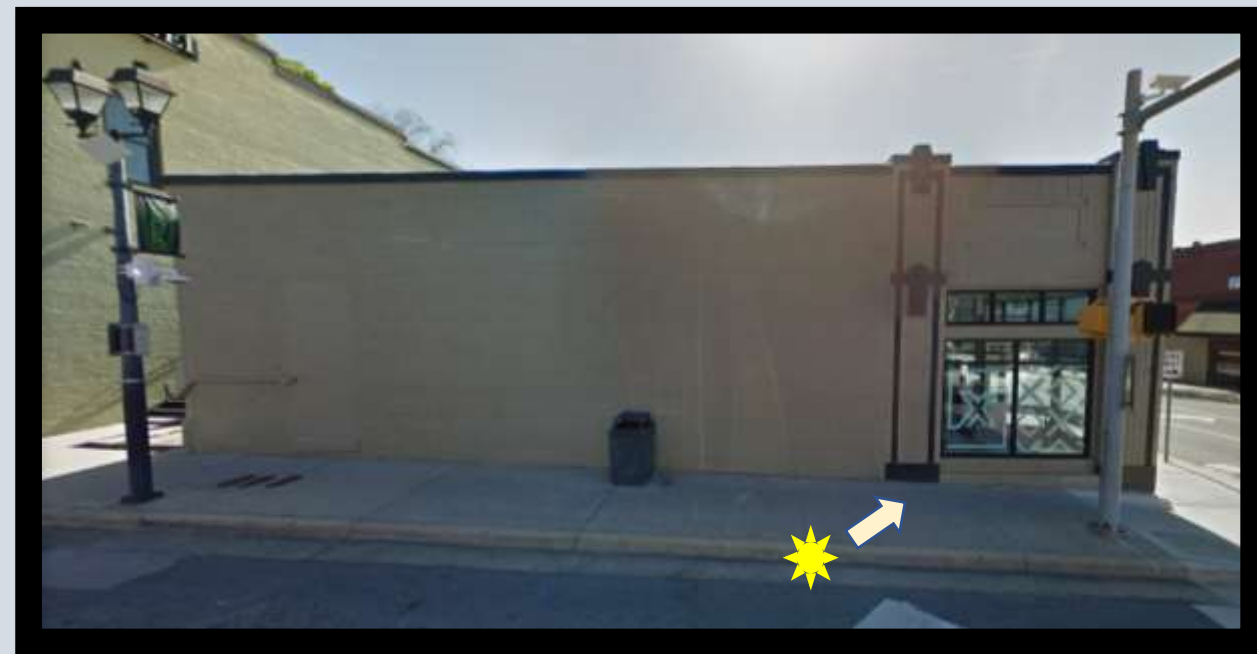

Portfolio 1

Corey Eads

8 October 2020

IDSN 3102

Research

Neighborhood and Town History

- Location for the Furniture Showroom is in Greenville NC
- This location is close to a college University
- Located downtown Greenville
- Good environment of businesses due to population

Site Profile

Location:

Cotanche St & E 5th St, Greenville, NC 27858

Northeastern corner on intersection

Site Analysis

Design Problem Statement

- Location

-Being located downtown on a busy street will not be convenient for trucks to deliver furniture, clients or furniture movers picking up furniture pieces, and loading or unloading furniture into trucks that are sent to the store.