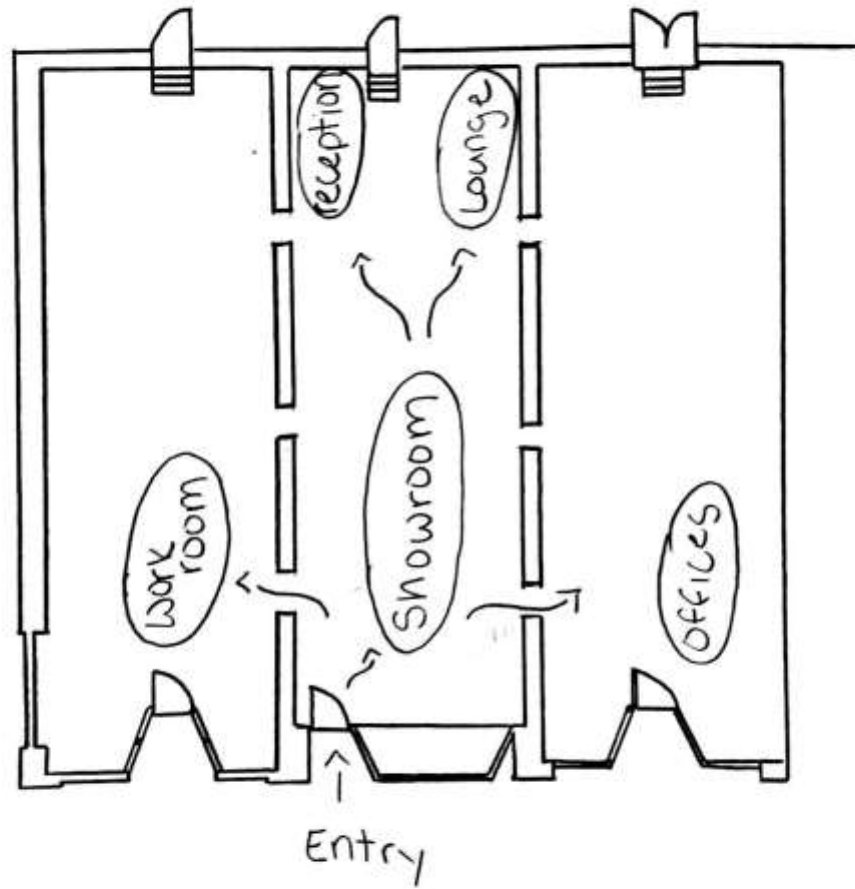

Portfolio Two

IDSN 3102
Rebekah Fry

Blocking Diagram

sunlight

sunlight

Space Plan Sketches

Wayfinding

Entry

Ceiling and Daylight

Enclosed Volumes

Finishes

Finishes