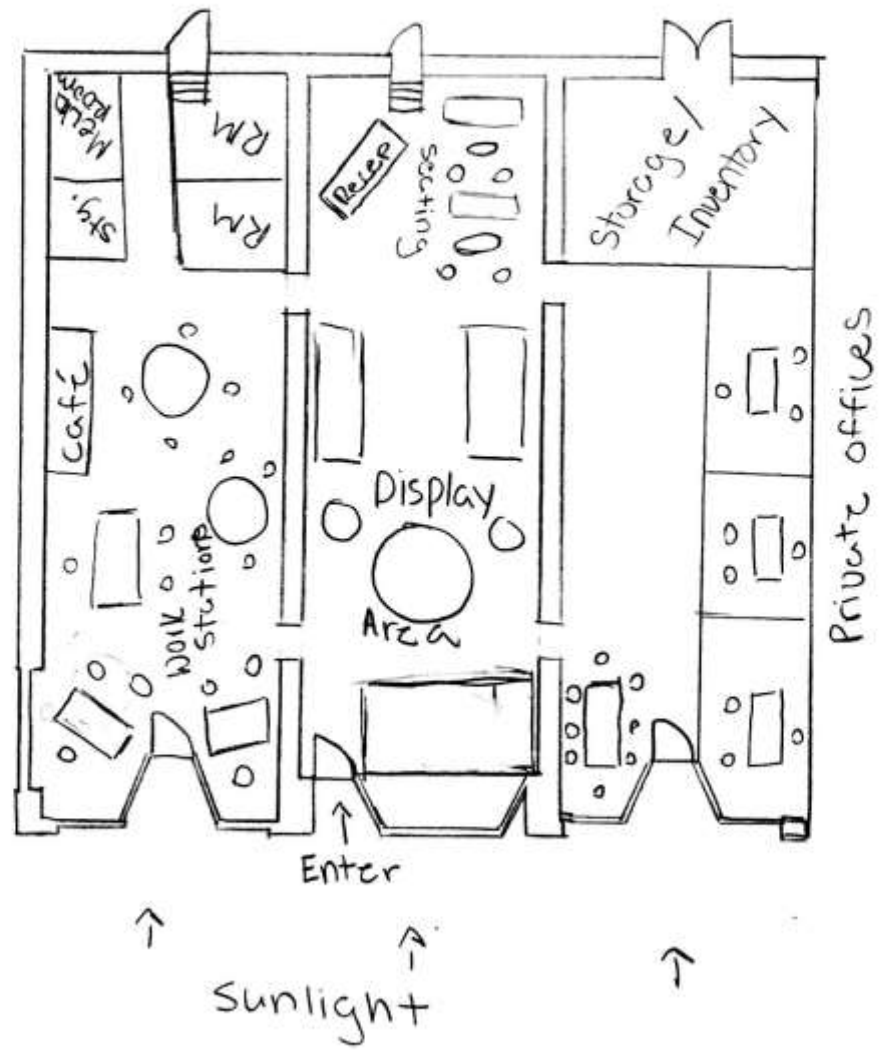

Portfolio Two

IDSN 3102
Rebekah Fry

Blocking Diagram

sunlight

sunlight

Space Plan Sketches

Wayfinding

Entry

Ceiling and Daylight

Enclosed Volumes

Finishes

Finishes