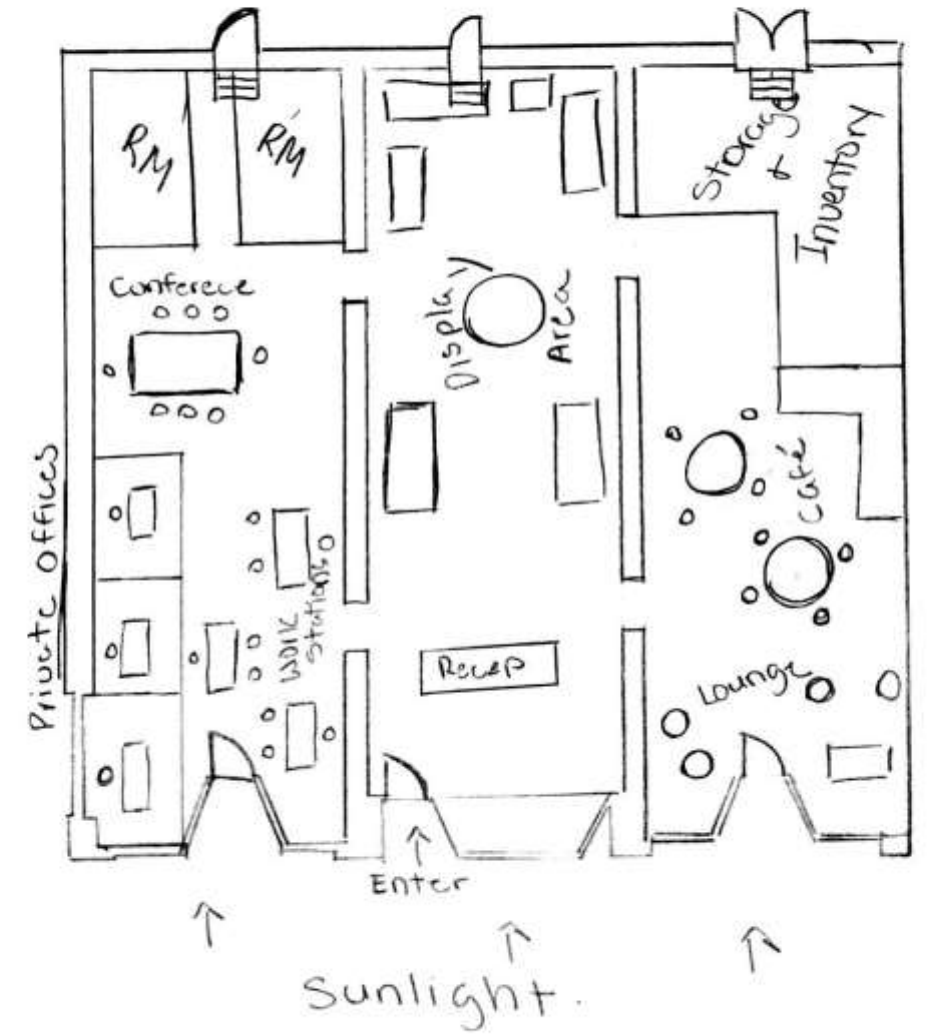

Portfolio Two

IDSN 3102
Rebekah Fry

Blocking Diagram

sunlight

sunlight

Space Plan Sketches

Wayfinding

Entry

Ceiling and Daylight

Enclosed Volumes

Finishes

Finishes