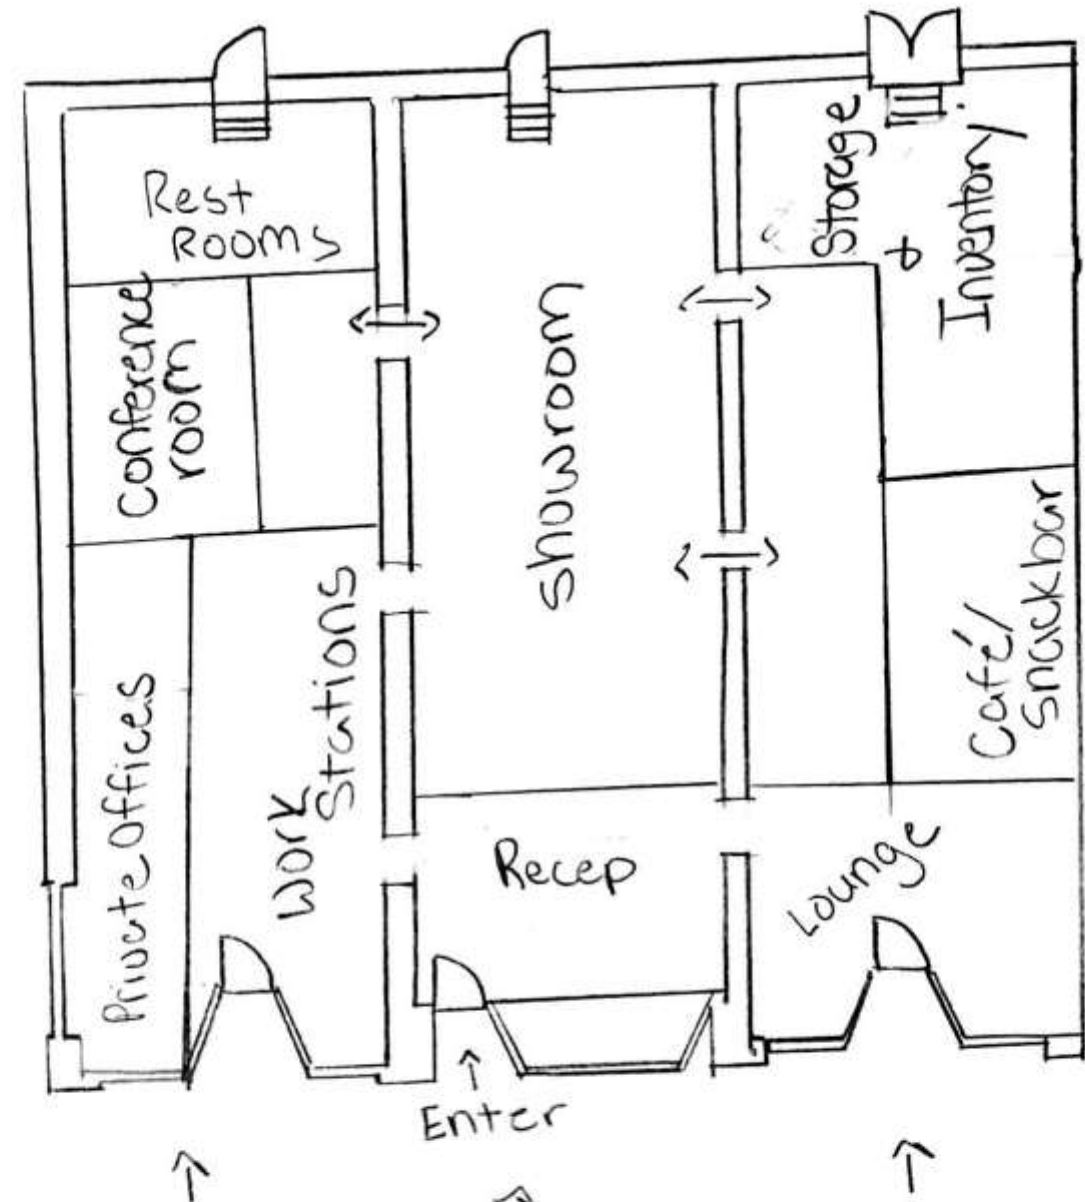

Portfolio Two

IDSN 3102
Rebekah Fry

Blocking Diagram

sunlight

sunlight

Space Plan Sketches

Wayfinding

Entry

Ceiling and Daylight

Enclosed Volumes

Finishes

Finishes