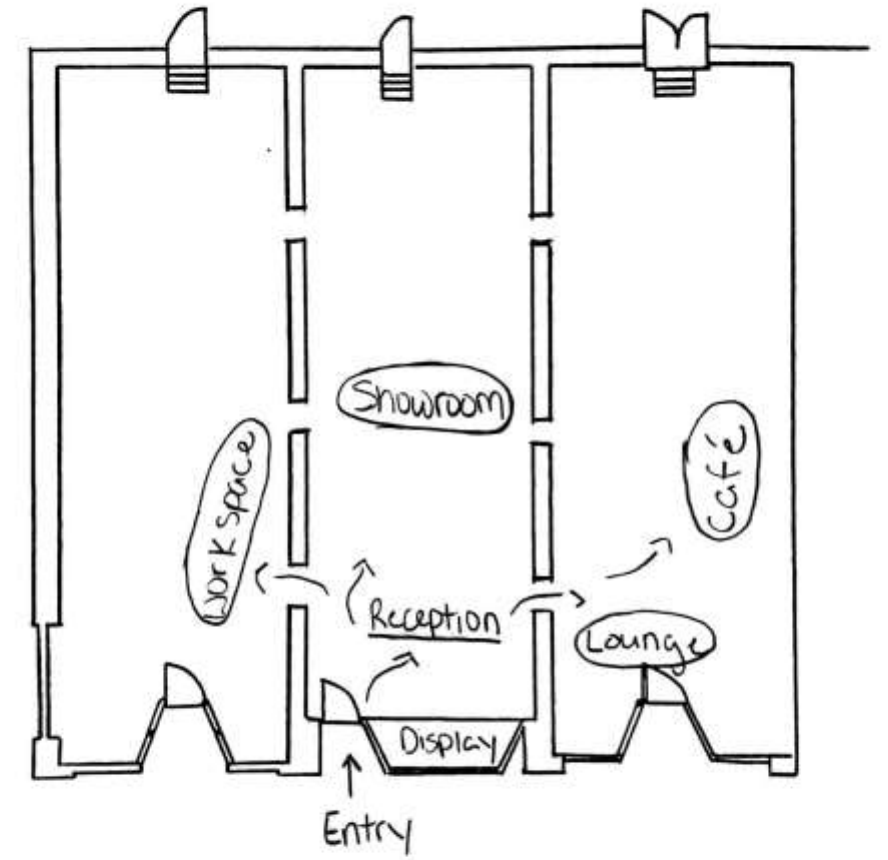

Portfolio Two

IDSN 3102
Rebekah Fry

Blocking Diagram

sunlight

sunlight

Space Plan Sketches

Wayfinding

Entry

Ceiling and Daylight

Enclosed Volumes

Finishes

Finishes