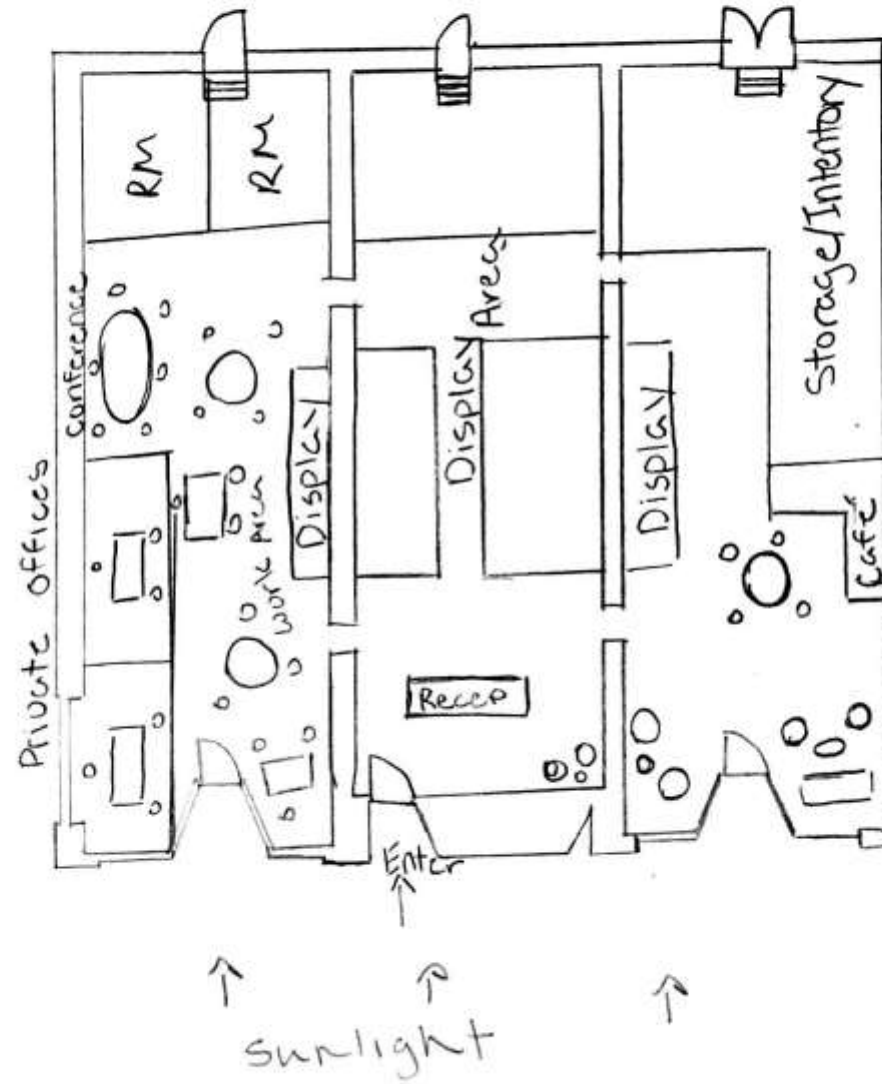

Portfolio Two

IDSN 3102
Rebekah Fry

Blocking Diagram

sunlight

sunlight

Space Plan Sketches

Wayfinding

Entry

Ceiling and Daylight

Enclosed Volumes

Finishes

Finishes