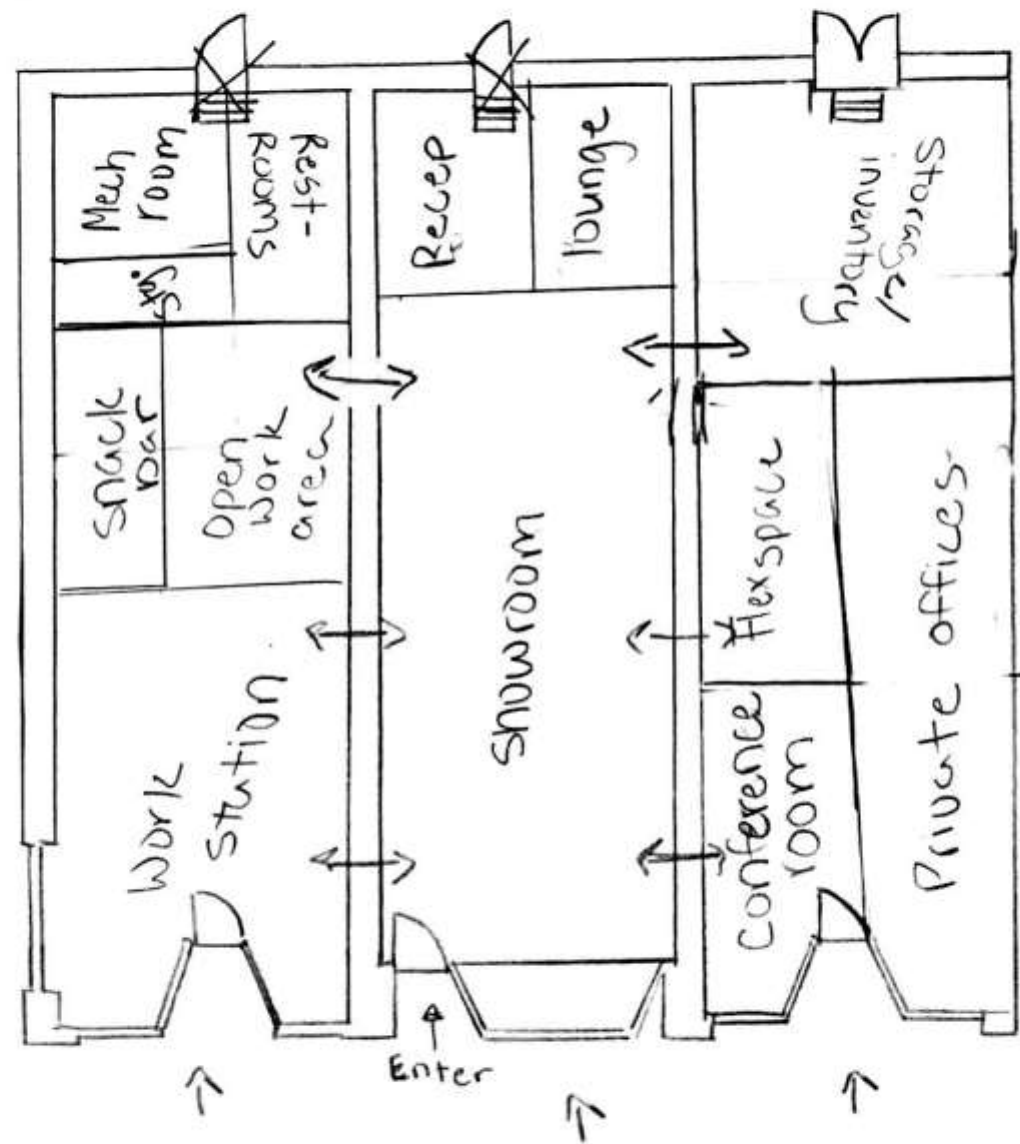

Portfolio Two

IDSN 3102
Rebekah Fry

Blocking Diagram

sunlight

sunlight

Space Plan Sketches

Wayfinding

Entry

Ceiling and Daylight

Enclosed Volumes

Finishes

Finishes