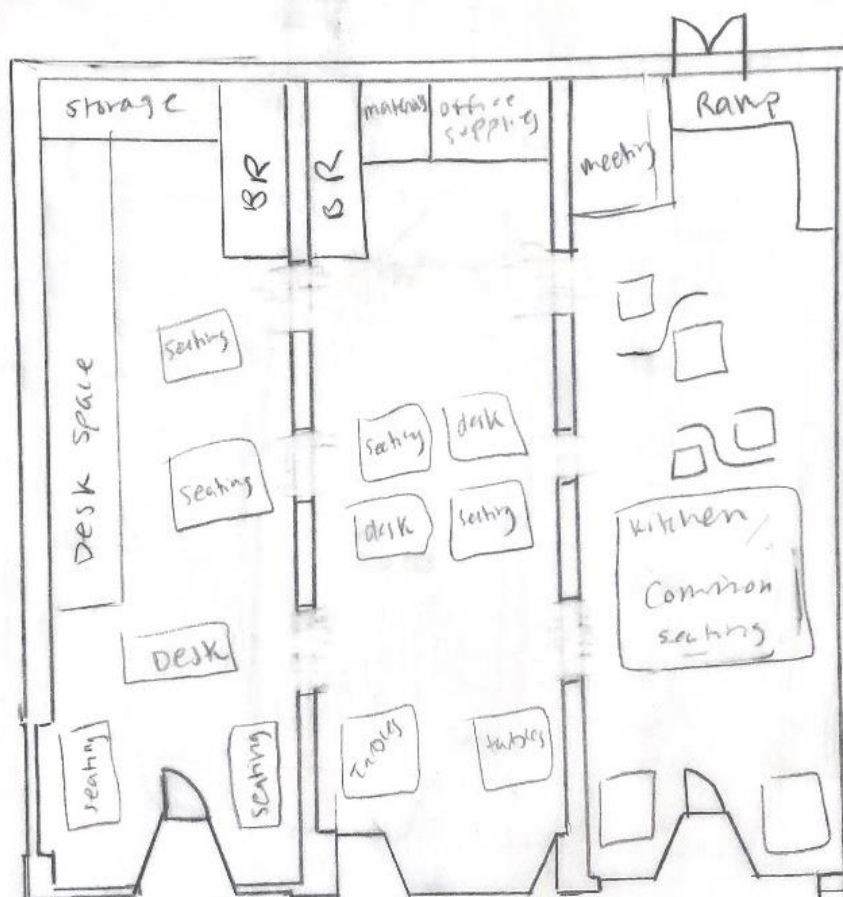

PORTFOLIO 2

CASSIDY GRACE

IDSN 3102

FALL 2020

ASSIGNMENT 3: SPACE PLANS

space plan 1

space plan 2

ASSIGNMENT 3: BLOCK PLANS

Block option 1

Block option 2

ASSIGNMENT 4: WAYFINDING 1

way finding 1

way finding 1

way finding 1

ASSIGNMENT 4: WAYFINDING 2

wayfinding 2

wayfinding 2

wayfinding 2

ASSIGNMENT 4: CEILING/DAYLIGHT 1

Ceiling/
Daylight 1

Ceiling / daylight 1

ASSIGNMENT 4: CEILING/DAYLIGHT 2

ASSIGNMENT 4: ENTRY 1

Entry 1