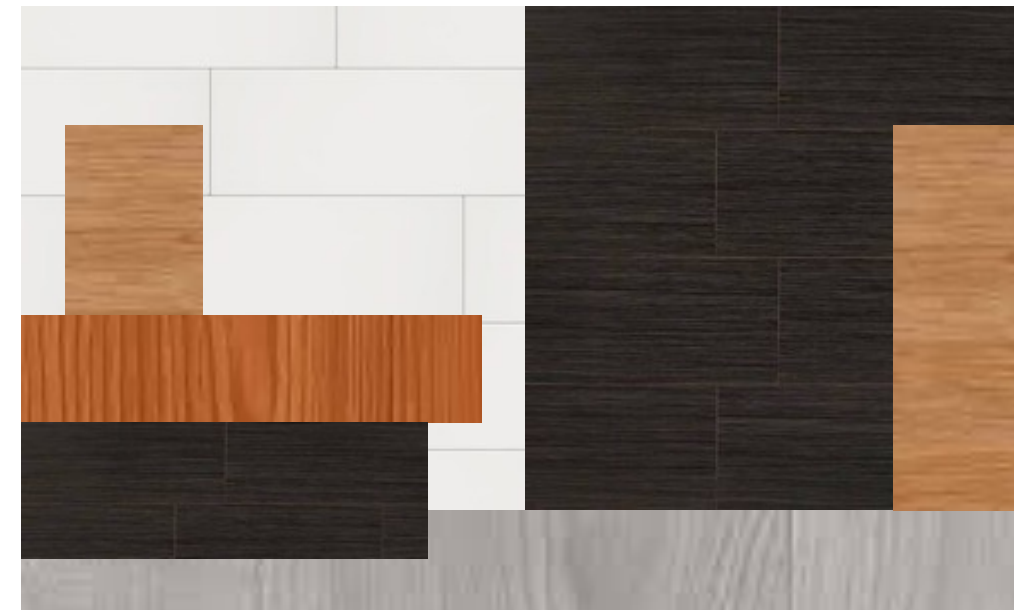

PORTFOLIO 3

Julianne Hughes

IDSN 3102

Fall Semester 2020

Furniture Plan

1 Floor
1/8" = 1'-0"

Reflected Ceiling Plan

**Rendered
Perspective**

**FURNITURE &
FINISHES**

**Rendered
Perspective**

FURNITURE & FINISHES

**Rendered
Perspective**

FURNITURE & FINISHES

CONCEPT

- **Business In the Front, Party In the Back**
- **A combination of universal design and social distancing compliance**
- **A comfortable space that enables others to work and lounge simultaneously**

COLOR RATIONALE

- **Contrasting Chic**
- **Clean, greyscale color scheme with accents of wood, glass, and green details that guide people through the space**
- **Light grey, charcoal, & black are the main components.**