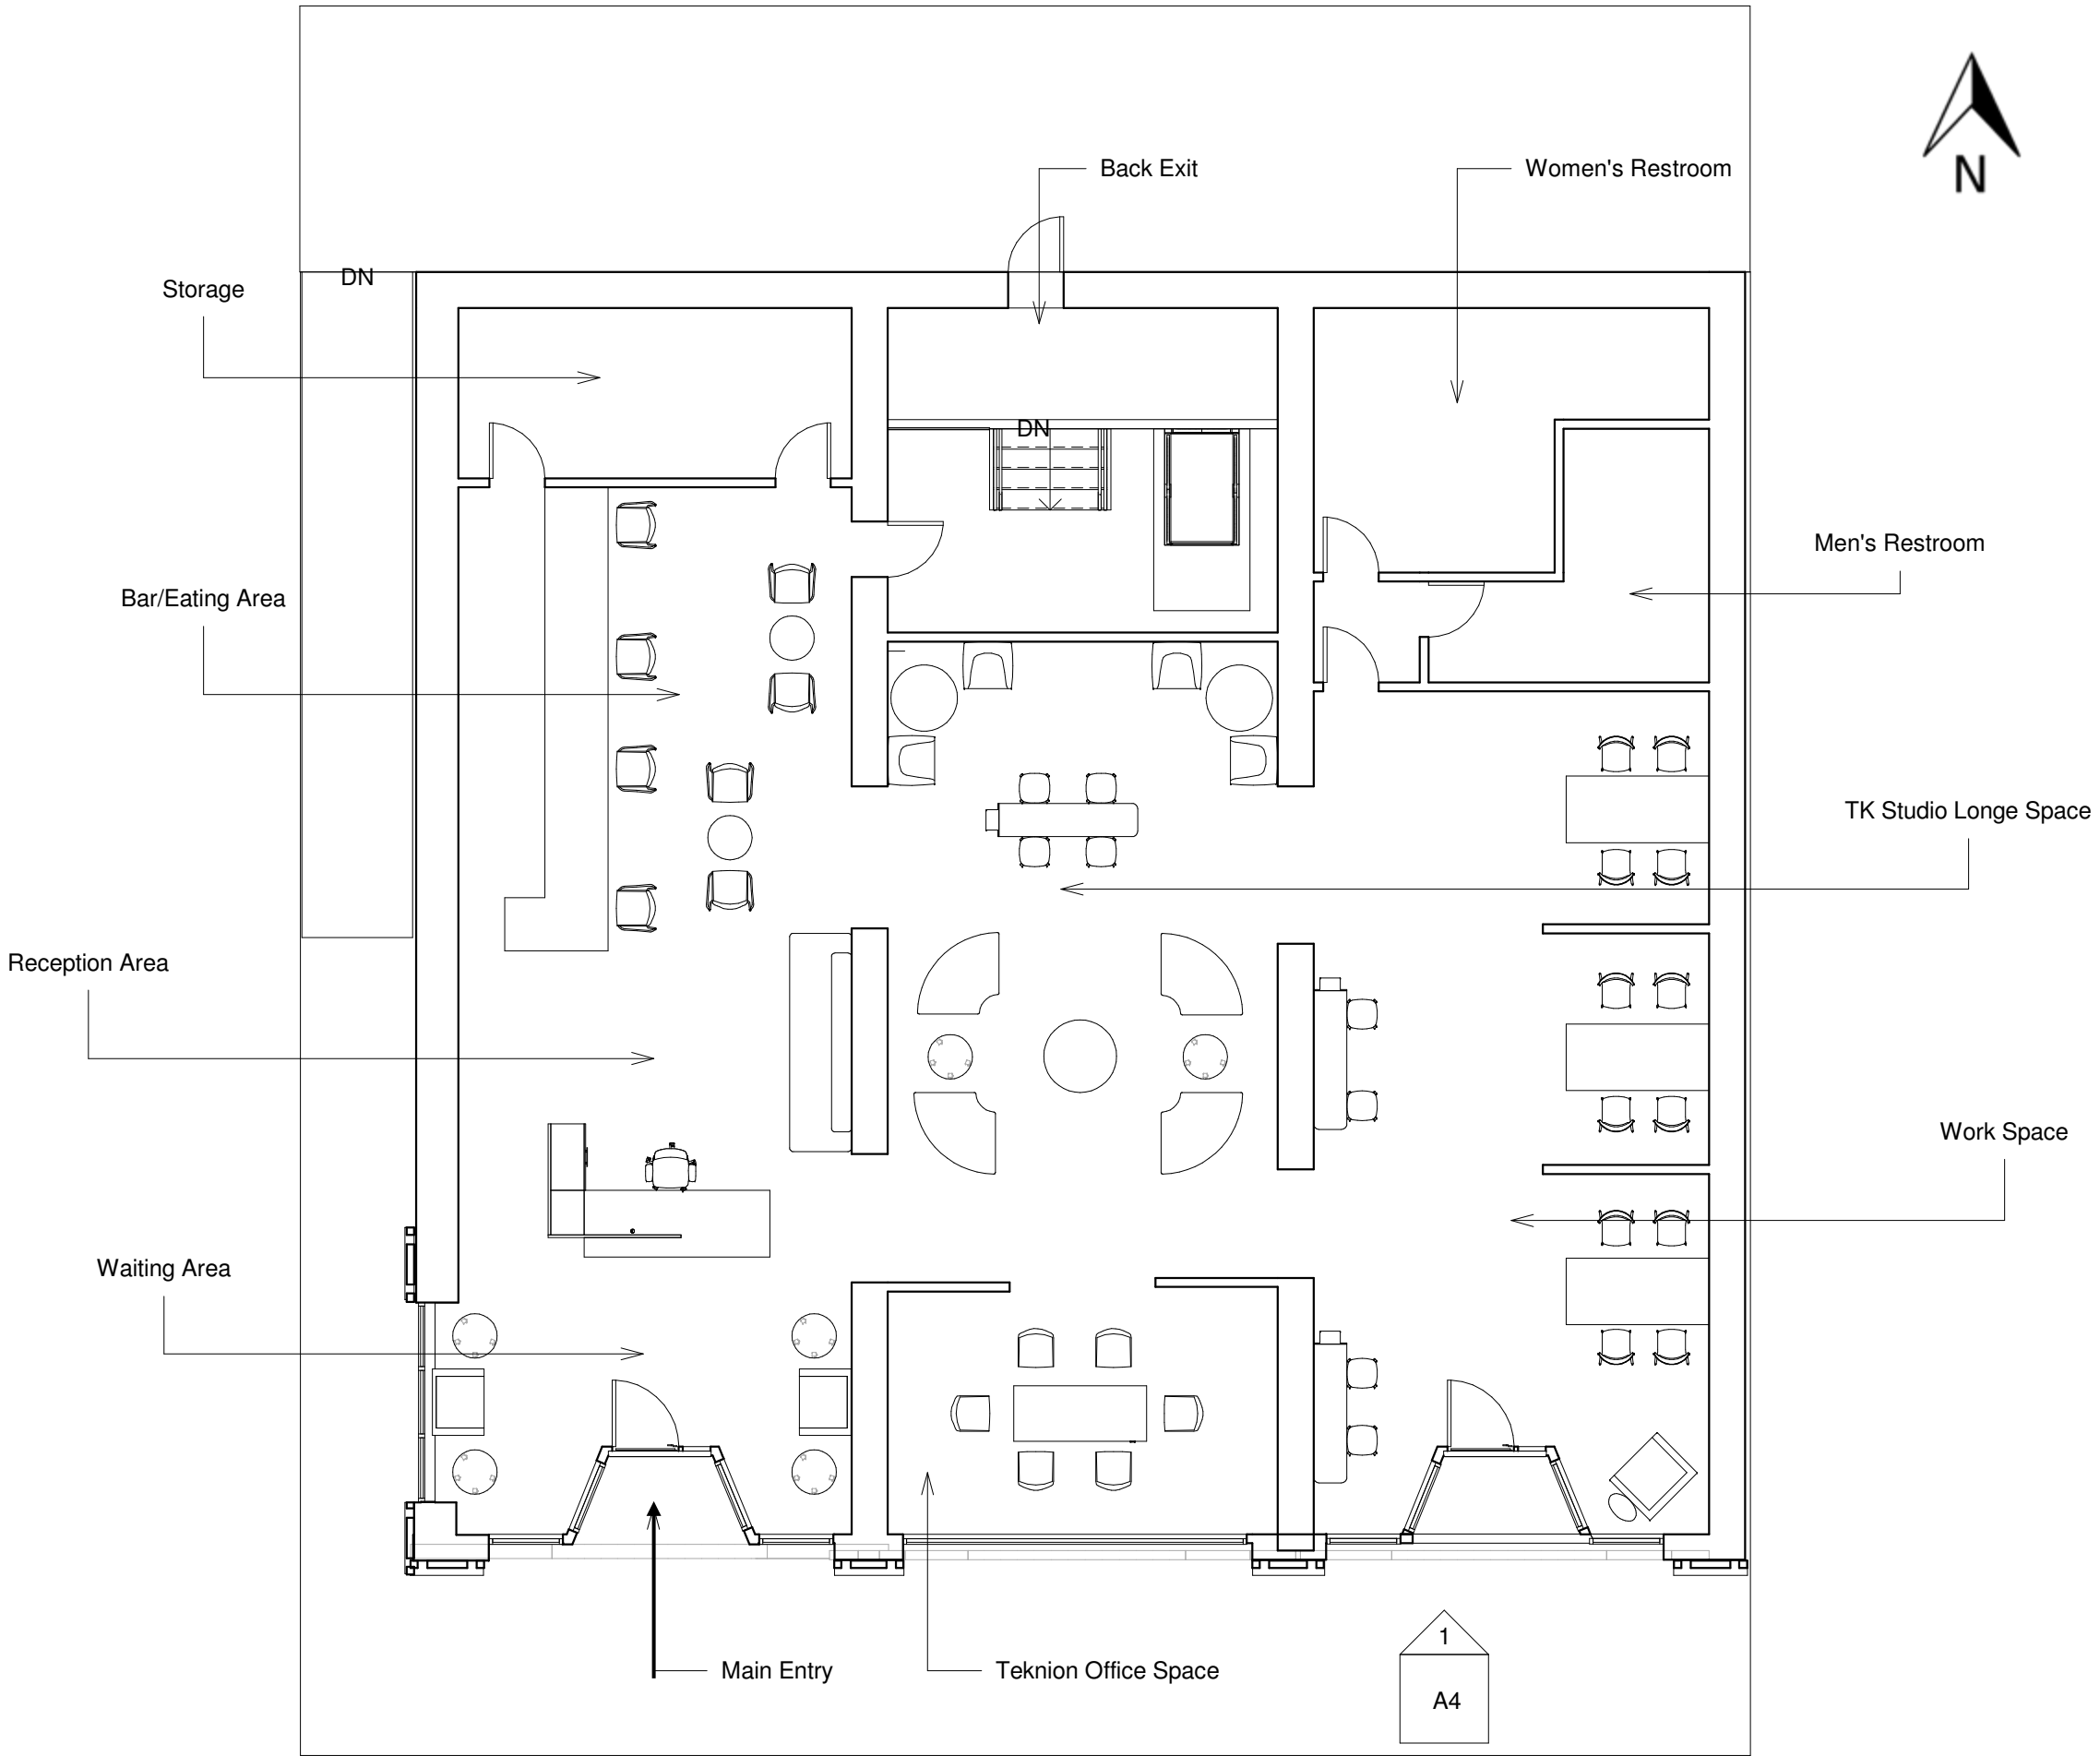

PORTFOLIO 3

Julianne Hughes

IDSN 3102

Fall Semester 2020

Furniture Plan

1 Floor
1/8" = 1'-0"

Reflected Ceiling Plan

**Rendered
Perspective**

**FURNITURE &
FINISHES**

**Rendered
Perspective**

FURNITURE & FINISHES

**Rendered
Perspective**

FURNITURE & FINISHES

CONCEPT

- **Business In the Front, Party In the Back**
- **A combination of universal design and social distancing compliance**
- **A comfortable space that enables others to work and lounge simultaneously**

COLOR RATIONALE

- **Contrasting Chic**
- **Clean, greyscale color scheme with accents of wood, glass, and green details that guide people through the space**
- **Light grey, charcoal, & black are the main components.**