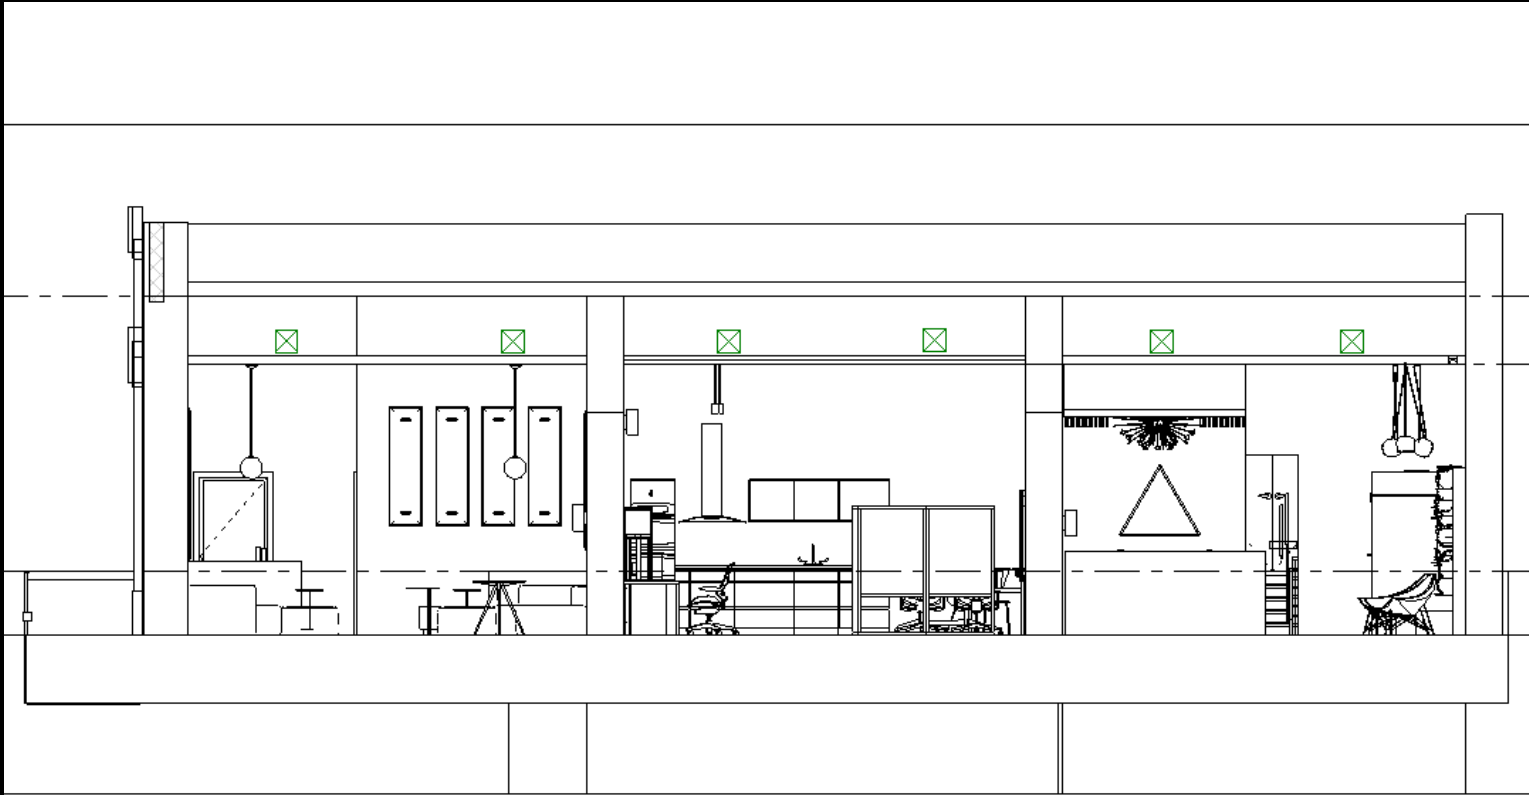

REVIT E-W AND N-S SECTIONS

① Section 6
1/4" = 1'-0"