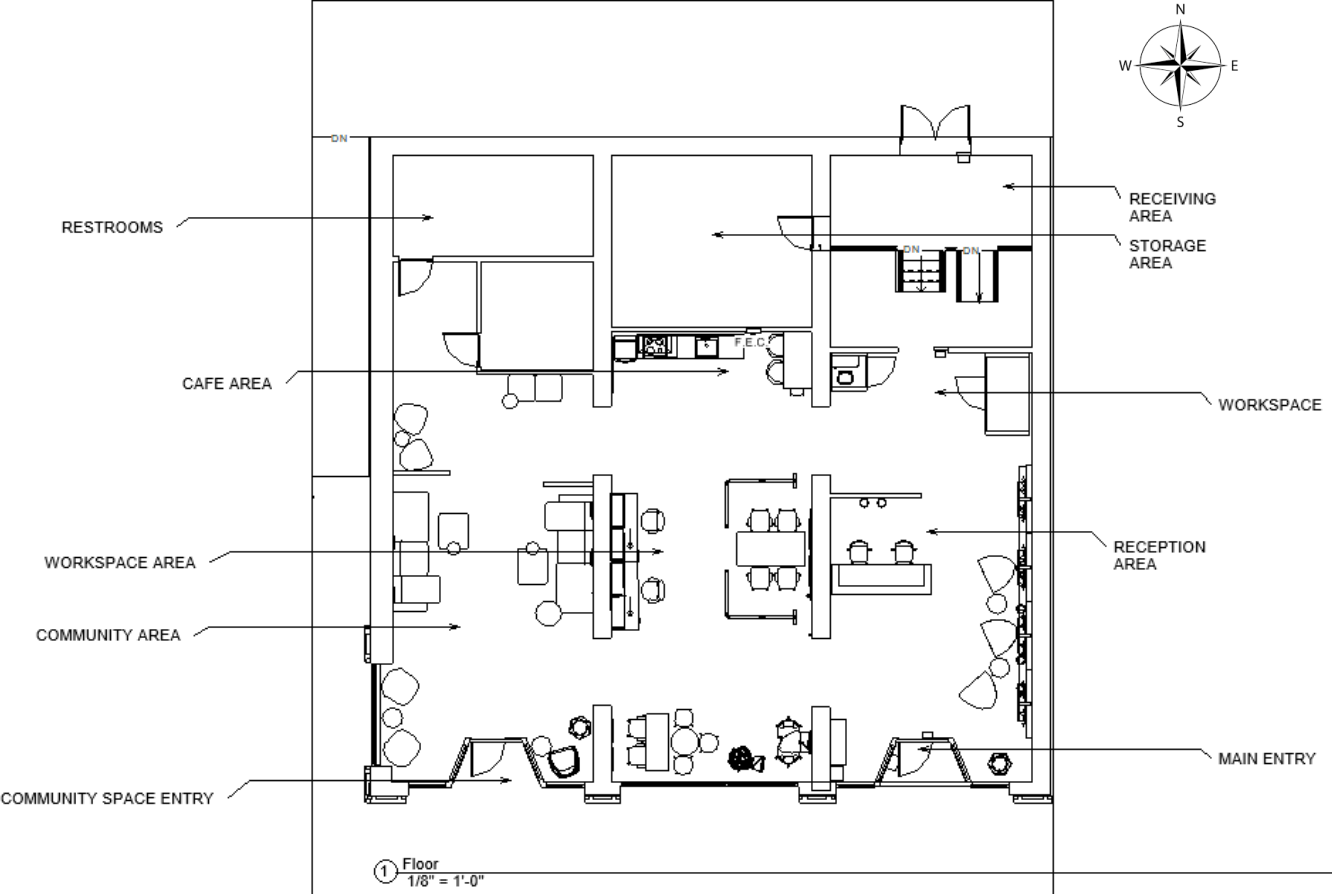

# Portfolio 3

Asia Long

Fall Semester

3102-3

# REVIT FURNITURE PLAN

# REVIT RCP

① Floor  
1/8" = 1'-0"

# REVIT E-W AND N-S SECTIONS

① Section 6  
1/4" = 1'-0"