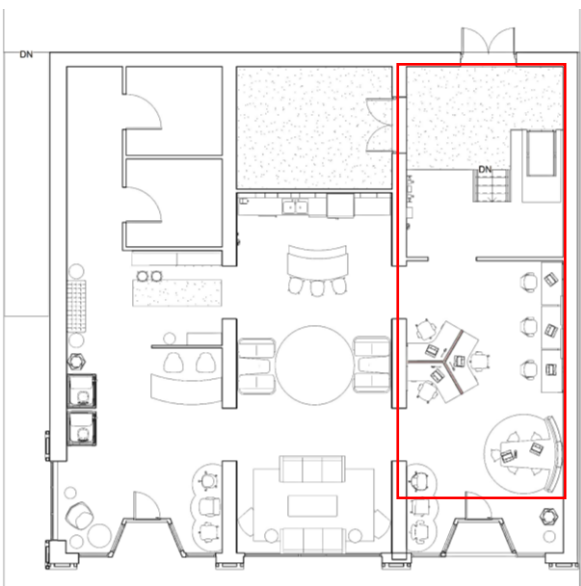

WORKSPACE AREA