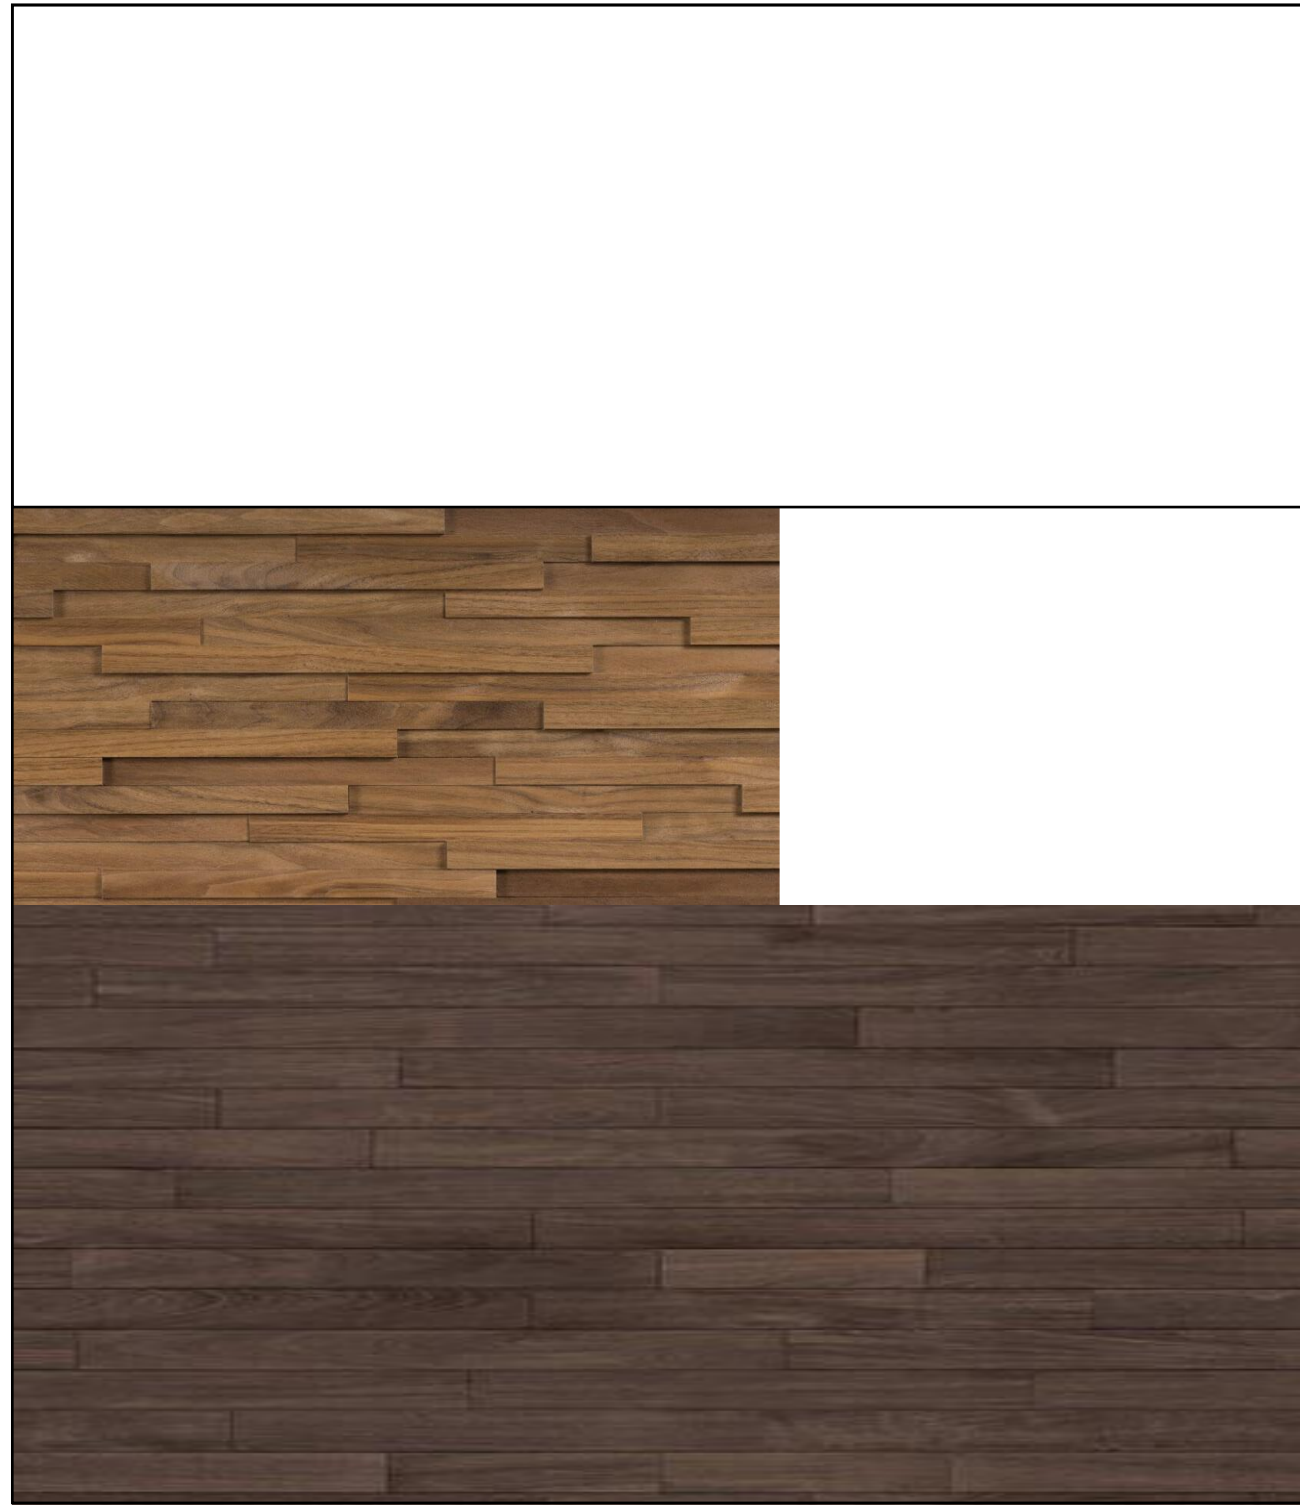

FURNITURE AND FINISHES

WORK CAFÉ AREA AND LOUNGE