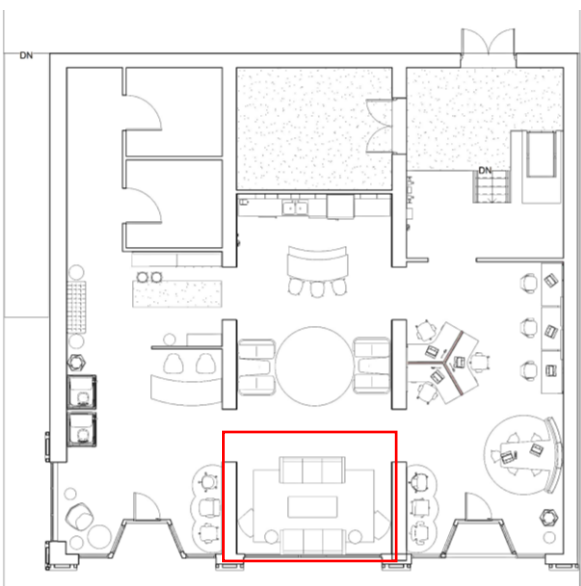

Saiba Chair in Beige

Portion Bench 3 Seat in Dark Mineral Leather

Steps End Table in Mahogany and Satin Carbon

Shard Coat Stand in Black

Framery One Office Phone Booth in Sand

Meridian Storage in White and Deja-Vu stools in Mahogany

WORK CAFÉ AREA

WORK CAFÉ LOUNGE

FURNITURE AND FINISHES

WORK CAFÉ AREA AND LOUNGE

Beta-Calco Squiggle™

Moooi Round Single Prop Light

Layer Occasional Table

Polygon Wire Table in White