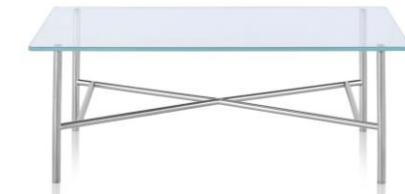

RECEPTION AREA

FURNITURE AND FINISHES

RECEPTION AREA

Beta-Calco SquiggleTM

Moooi Round Single Prop Light

Ode Standing Lamp in Black

Eames Storage Unit in Natural, White, Red, and Berry Blue

Custom Reception Desk

Saiba Chair in Beige

Portion Bench 3 Seat in Dark Mineral Leather

Steps End Table in Mahogany and Satin Carbon

Shard Coat Stand in Black

Framery One Office Phone Booth in Sand

Meridian Storage in White and Deja-Vu stools in Mahogany

WORK CAFÉ AREA

WORK CAFÉ LOUNGE

FURNITURE AND FINISHES

WORK CAFÉ AREA AND LOUNGE

Beta-Calco Squiggle™

Moooi Round Single Prop Light

Layer Occasional Table

Polygon Wire Table in White

Hive 138 Action Office System

Sayl Work Chair in Black and Lambic

Beta-Calco Squiggle™

Prospect Media Space in Cerulean and White and Prospect Stools in White

Hive 031 Action Office System

Verus Work Chair in Black and Copper