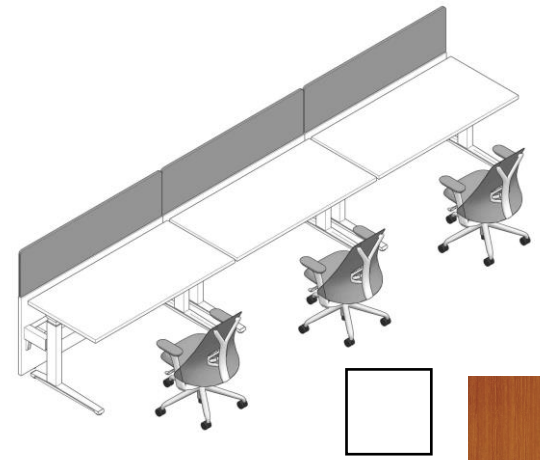

FURNITURE AND FINISHES

WORKSPACE AREA

Hive 138 Action Office System