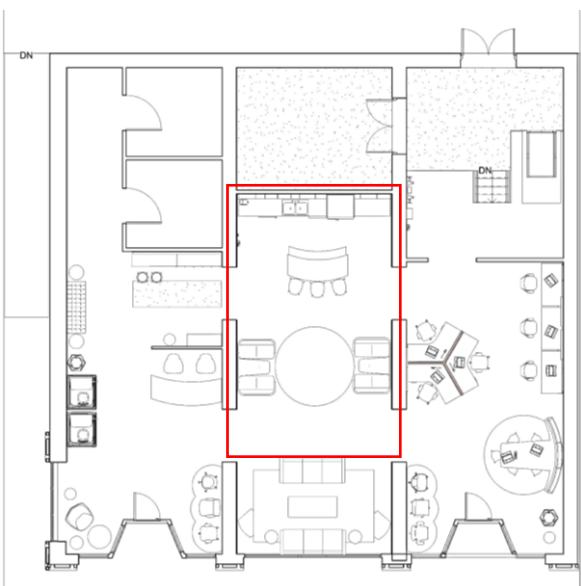

Saiba Chair in Beige

Portion Bench 3 Seat in Dark Mineral Leather

Steps End Table in Mahogany and Satin Carbon

Shard Coat Stand in Black

Framery One Office Phone Booth in Sand

Meridian Storage in White and Deja-Vu stools in Mahogany

WORK CAFÉ AREA

WORK CAFÉ LOUNGE

FURNITURE AND FINISHES

WORK CAFÉ AREA AND LOUNGE

Beta-Calco Squiggle™

Moooi Round Single Prop Light

Layer Occasional Table

Polygon Wire Table in White