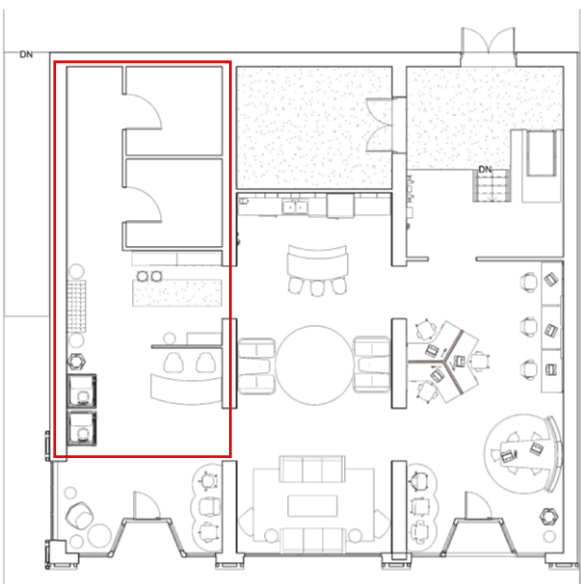

RECEPTION AREA

FURNITURE AND FINISHES

RECEPTION AREA

Beta-Calco SquiggleTM

Moooi Round Single Prop Light

Ode Standing Lamp in Black

Eames Storage Unit in Natural, White, Red, and Berry Blue

Custom Reception Desk