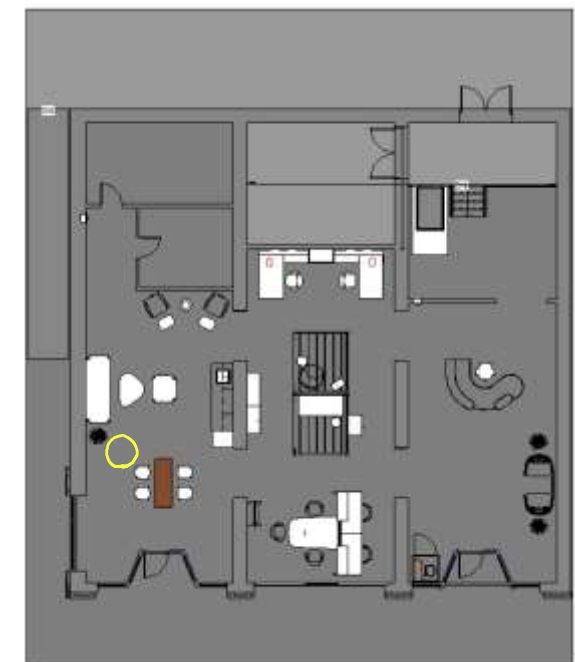

IDSN 3102

PORTFOLIO 4

By: Cory Krajewski

Assignment 17: Revit Rendered Perspectives

Reception

Workspace

Lounge

Assignment 18: Final Furniture and Finishes

Reception

Workspace

Lounge

Assignment 19: Revit Walkthrough & Narrative

Link: <https://youtu.be/JjMkA5wWn0k>