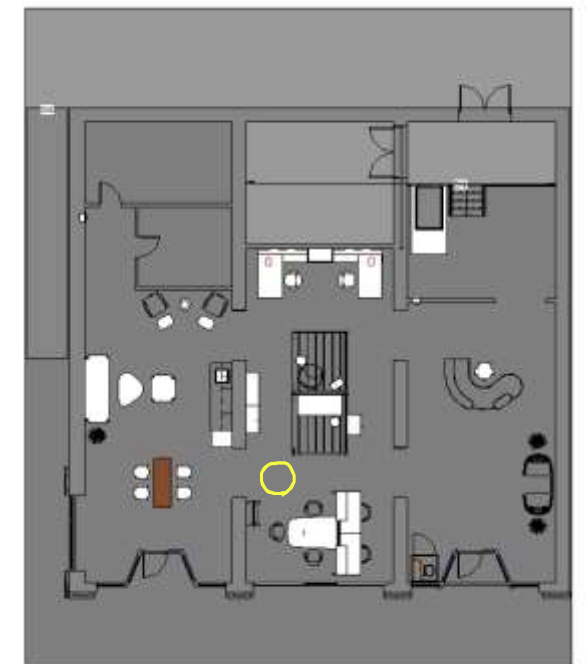

IDSN 3102

PORTFOLIO 4

By: Cory Krajewski

Assignment 17: Revit Rendered Perspectives

Reception

Workspace

Lounge

Assignment 18: Final Furniture and Finishes

Reception

Workspace

Lounge

Assignment 19: Revit Walkthrough & Narrative

Link: <https://youtu.be/JjMkA5wWn0k>