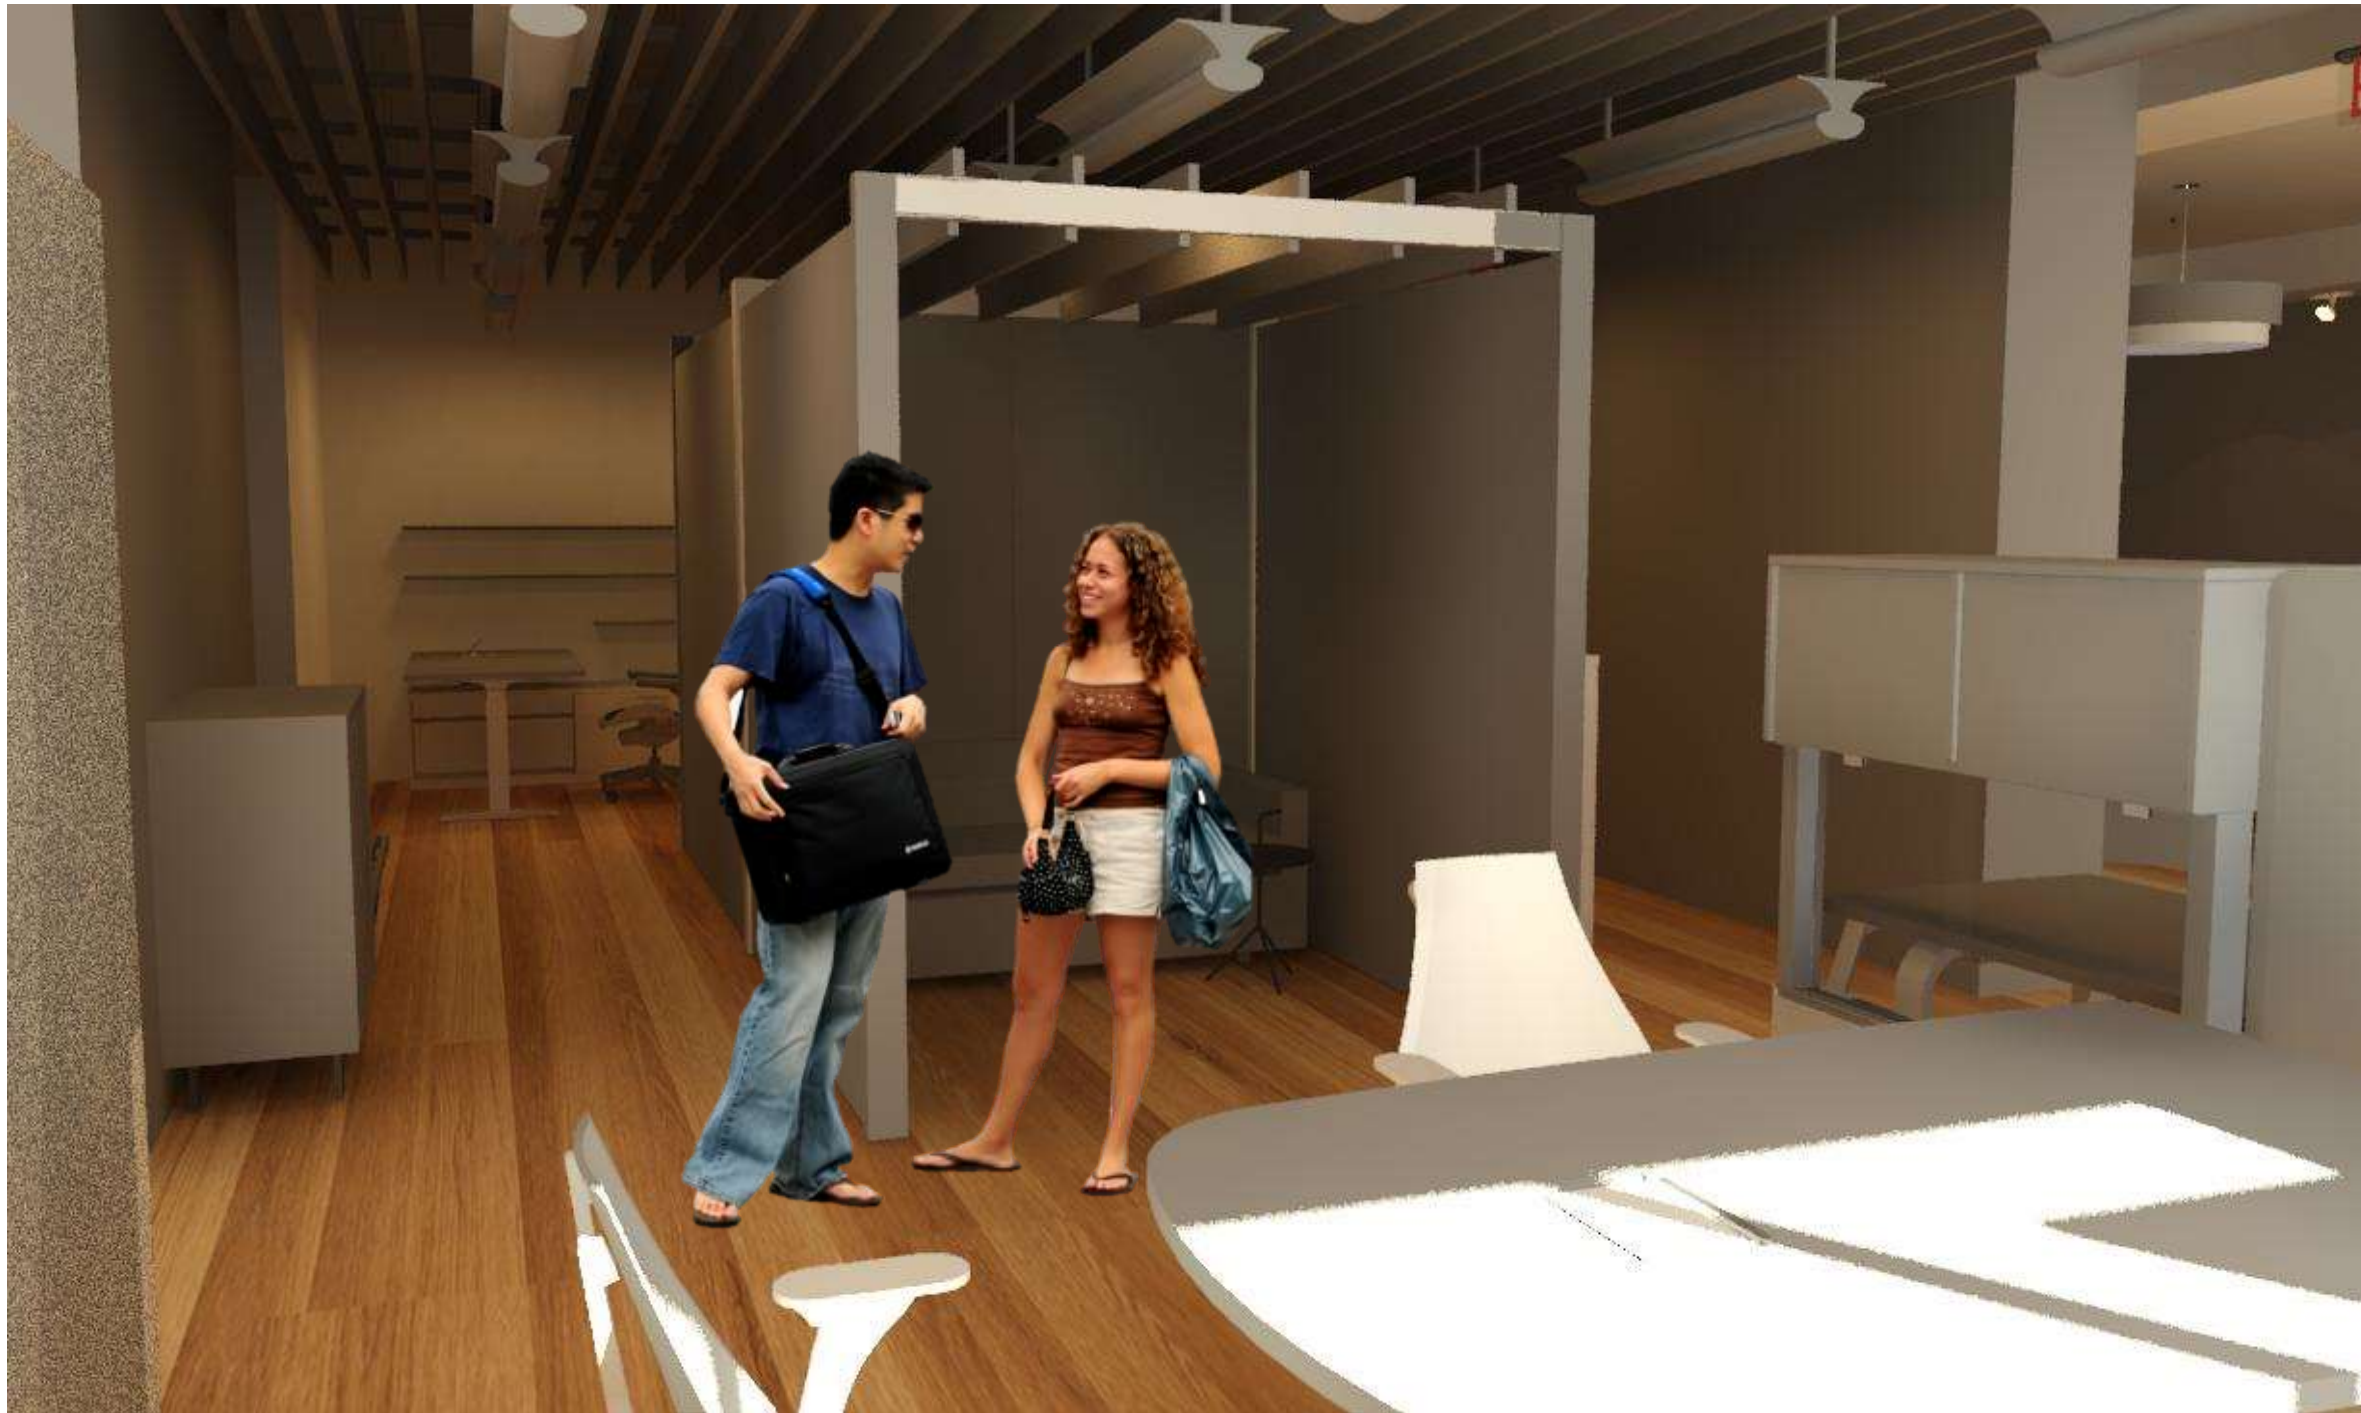

IDSN 3102

PORTFOLIO 4

By: Cory Krajewski

Assignment 17: Revit Rendered Perspectives

Reception

Workspace

Lounge

Assignment 18: Final Furniture and Finishes

Abstract

- Design incorporates Scandinavian elements with Herman Miller's Furniture
- Incorporates a "homey" feeling to follow the present trend of offices embracing residential design
- Includes plants to bring in sustainability as well as the feeling of outdoors in

Reception

Workspace

Lounge

Assignment 19: Revit Walkthrough & Narrative

Link: <https://youtu.be/JjMkA5wWn0k>