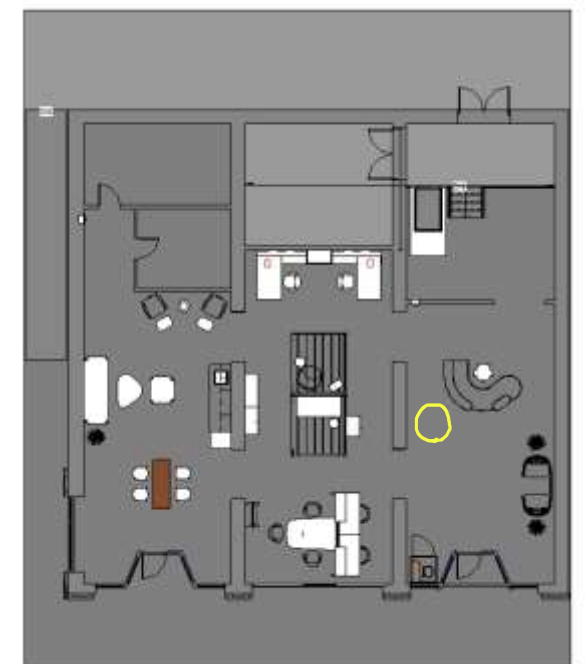

IDSN 3102

PORTFOLIO 4

By: Cory Krajewski

Assignment 17: Revit Rendered Perspectives

Reception

Workspace

Lounge

Assignment 18: Final Furniture and Finishes

Reception

Workspace

Lounge

Assignment 19: Revit Walkthrough & Narrative

Link: <https://youtu.be/JjMkA5wWn0k>