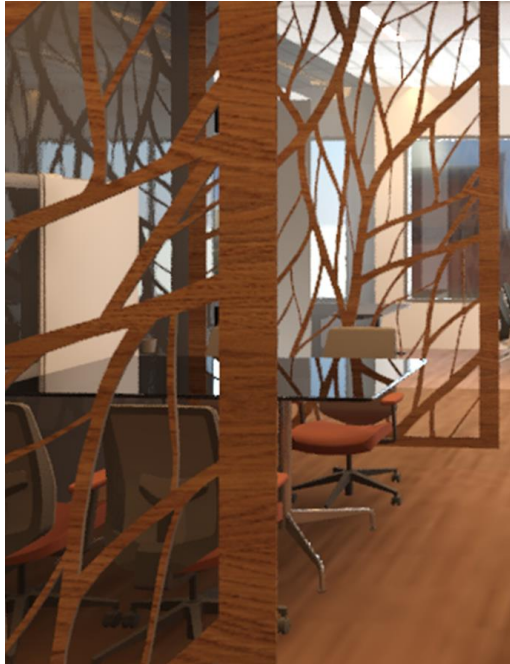

FINAL FURNITURE AND FINISHES