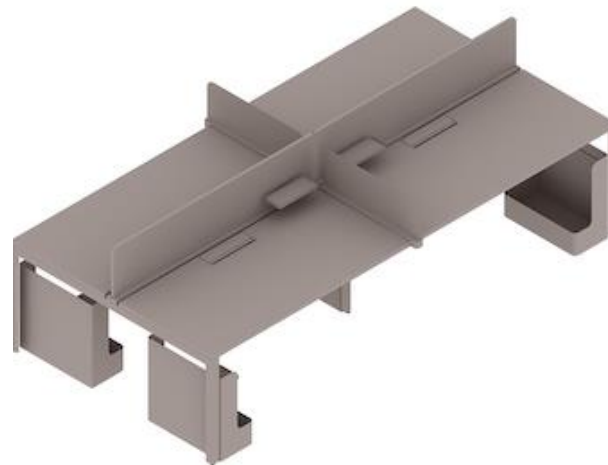

Furniture and Finishing (Workstation)