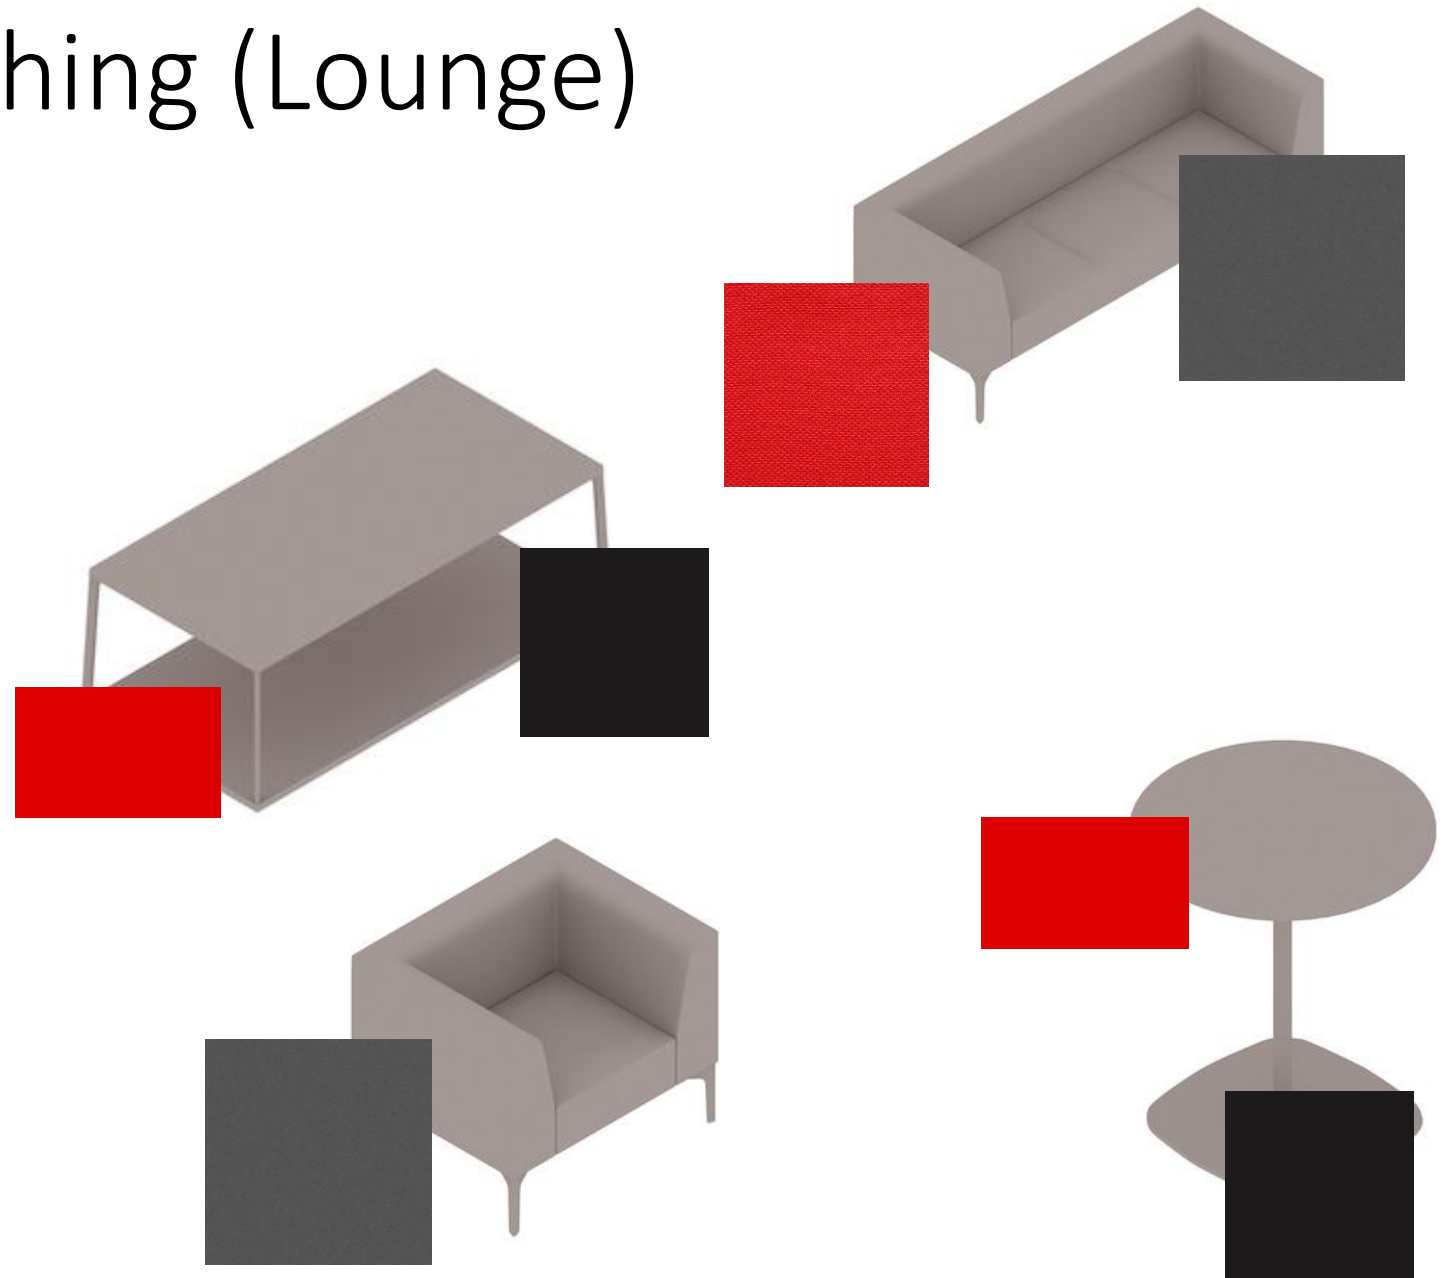

Herman Miller Portfolio 4

Lowery

Color Rationale

- Black, white and grey evenly flow through the space to give a timeless and classic feel to embody Herman Miller furniture.
- Including pops of red strategically placed throughout the space to pay homage to Herman Miller.

Furniture and Finishing (Entry)

Furniture and Finishing (Workstation)

Furniture and Finishing (Lounge)

Walkthrough Video

<https://youtu.be/wXrxNhjSzYk>