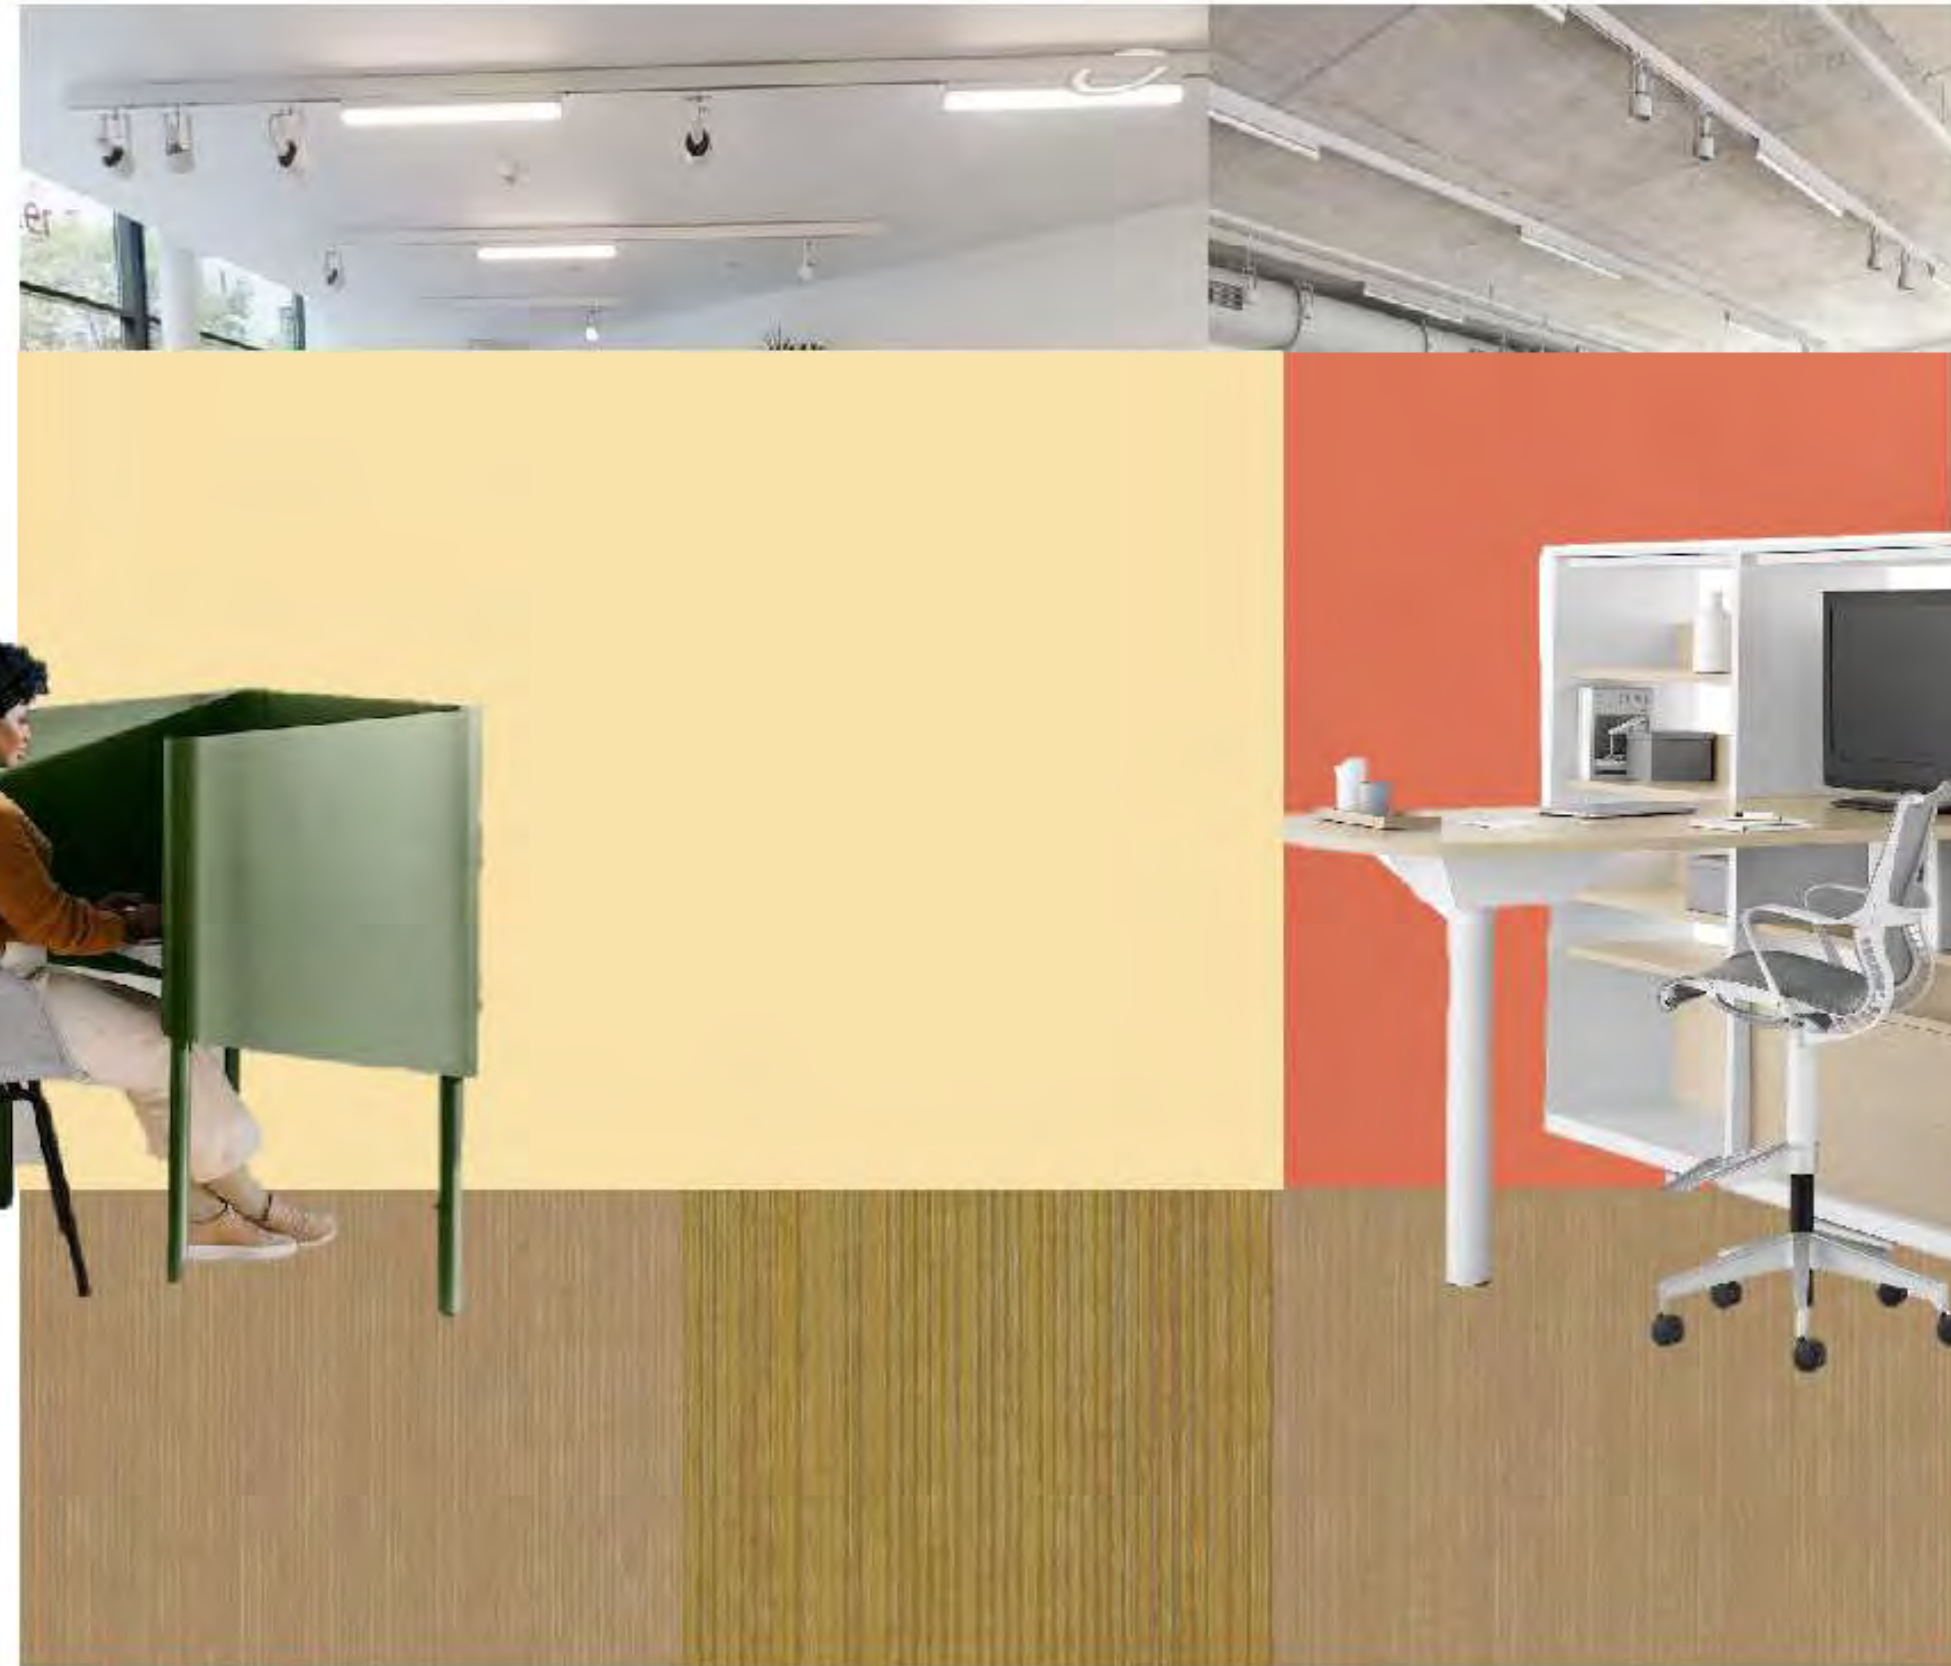

Workstations