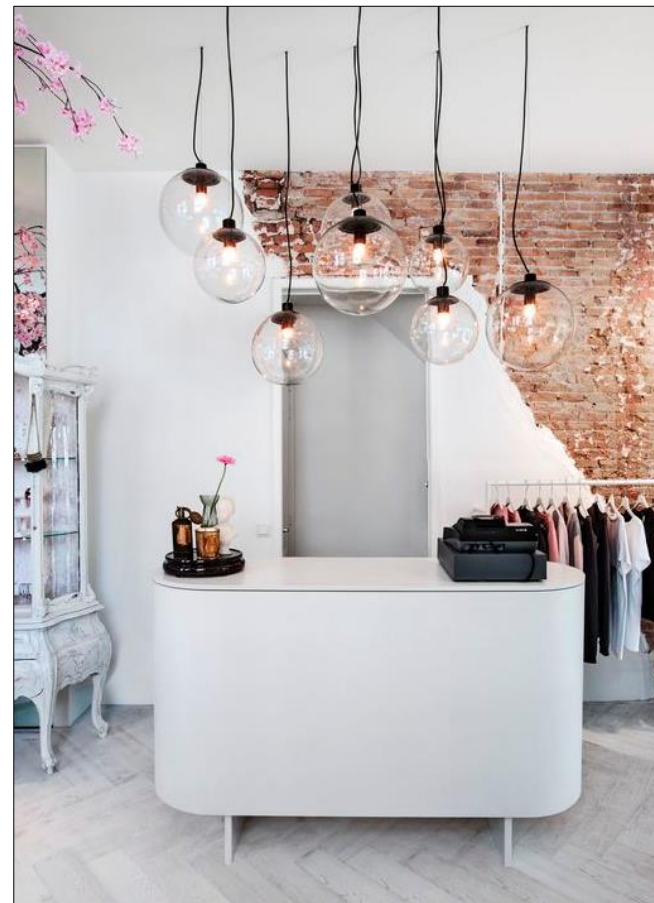

JU DIOR
INSPIRATION

DIAMOND
DESIGN