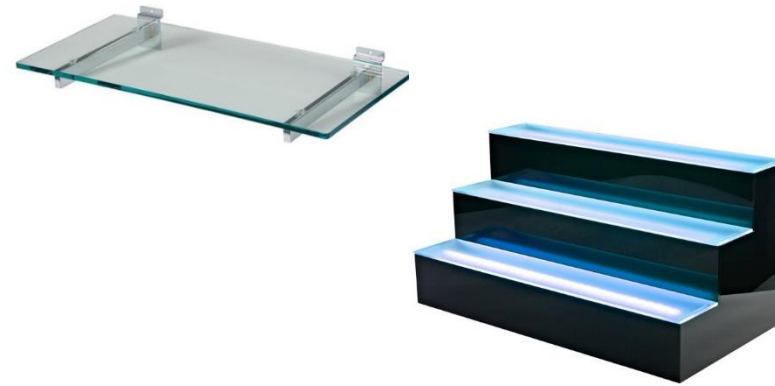

TREND RUNNERS  
CONCEPT STATEMENT

---

DIAMOND  
DESIGN

TREND RUNNERS  
INSPIRATION

DIAMOND  
DESIGN

TREND RUNNERS  
MATERIAL BOARD

---

DIAMOND  
DESIGN

- ❖ Women's retail clothing shop resembling a Nordstrom's department store women's clothing style
- ❖ Octahedron diamond concept
- ❖ A diamond itself is a reflective surface that can create an illusion of different textures through the use of light
- ❖ The linear aspect of this shape will incorporate an industrial element to the design
- ❖ The reflectivity of the object itself will bring a feminine touch making the overall design have an industrial glam feel
- ❖ This retail space will utilize the design elements present in the concept of an octahedral diamond to produce a functional and intriguing design.