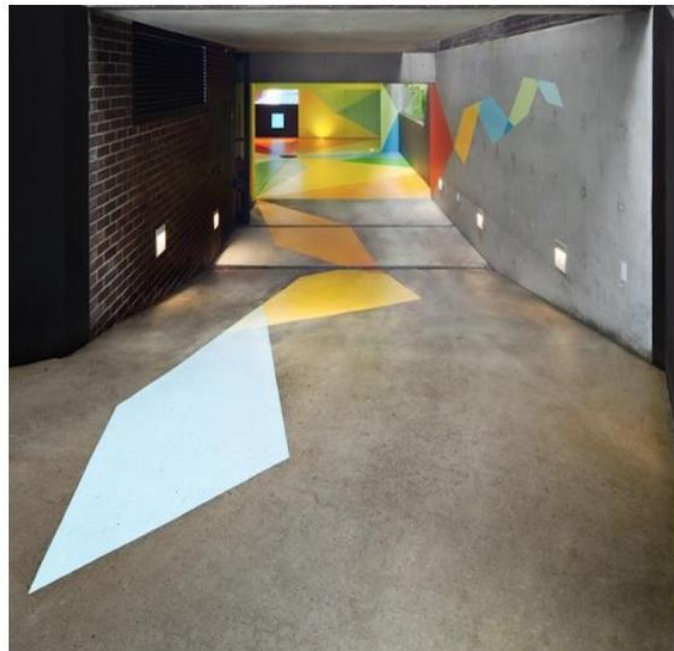

PARTICOLORED
INSPIRATION

DIAMOND
DESIGN