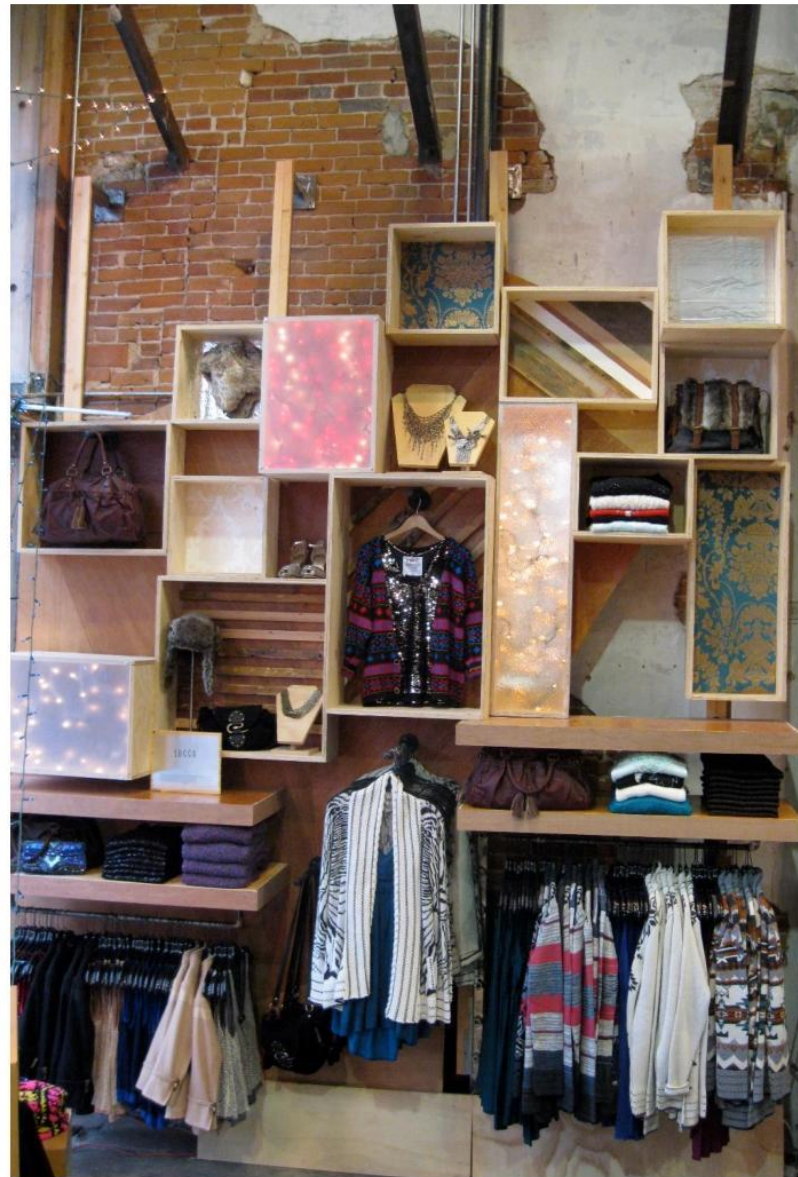

PARTICOLORED
MATERIAL BOARD

DIAMOND
DESIGN