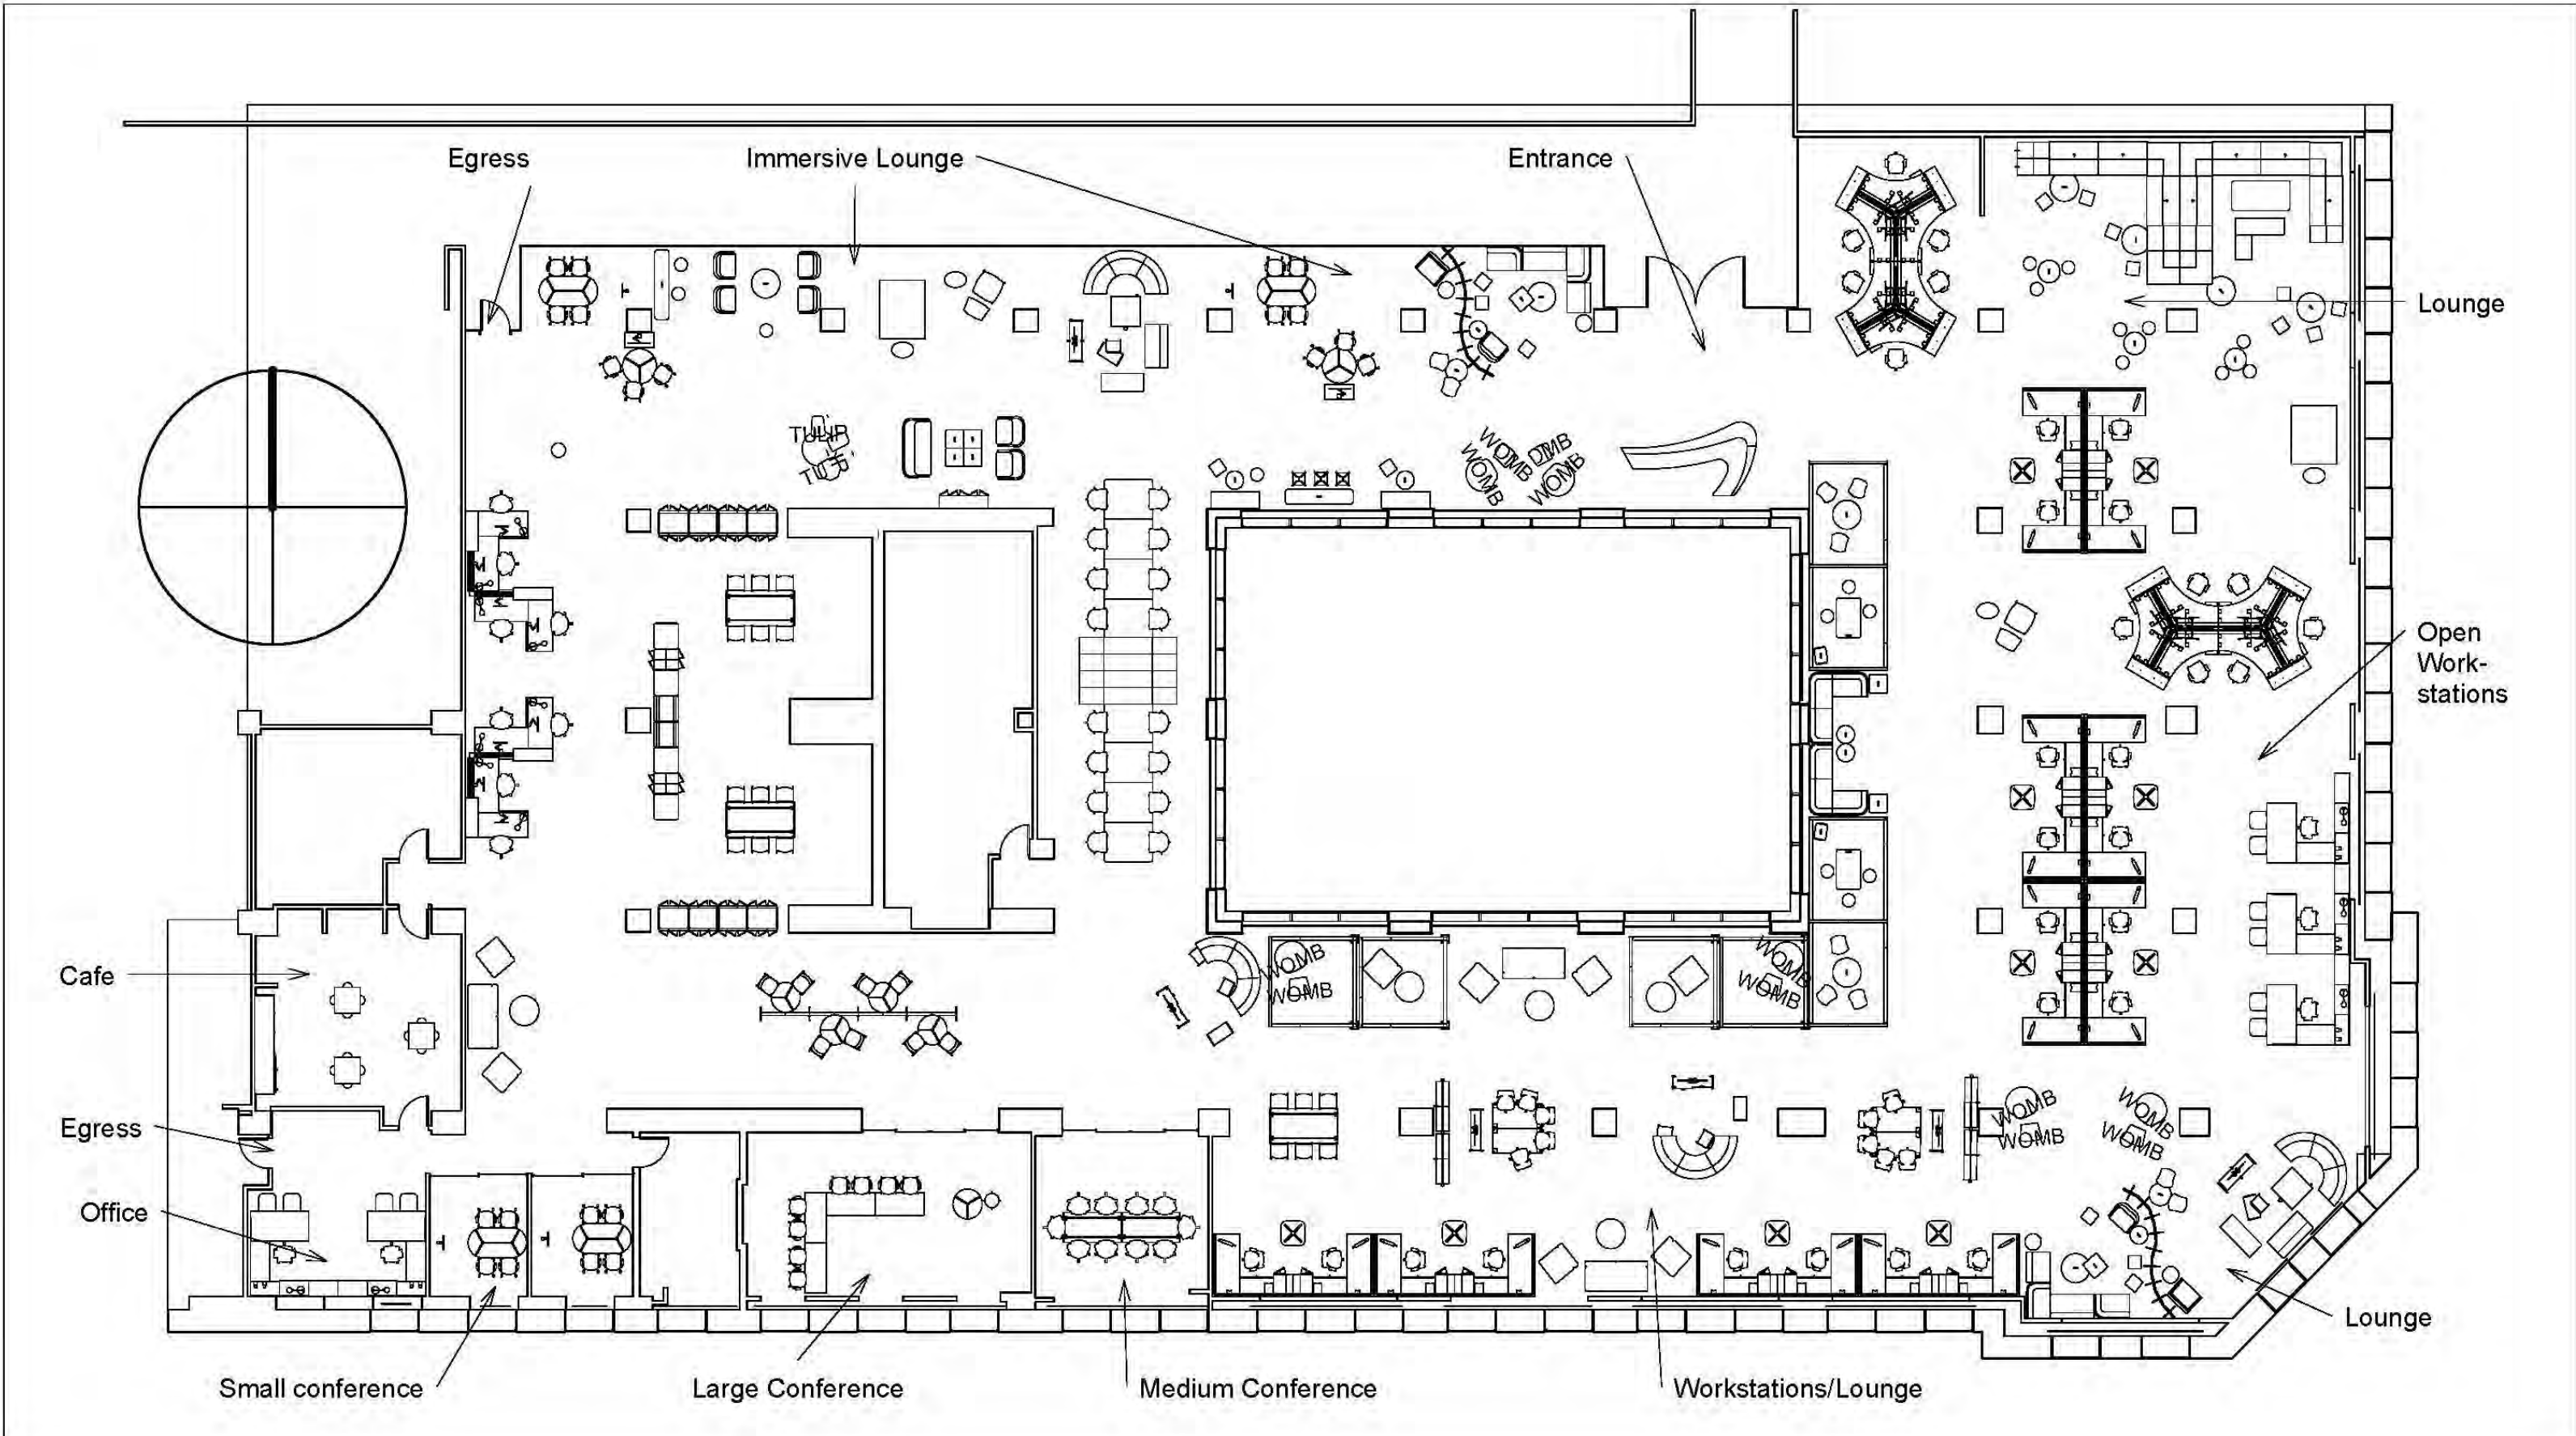

Kaitlin Moss Elizabeth Sechler Rae Melvin

Kaitlin Moss

Elizabeth Sechler

Rae Melvin

Blue	Immersive
Green	Core
Yellow	Adaptive
Orange	Efficient
Grey	Perimeter

① Level 1 Furniture Plan
1/16" = 1'-0"

① Level 1 Furniture Plan
 1/16" = 1'-0"

Renderings: Entry

Renderings: Workstations

Renderings: Lounge

Renderings: Office

Renderings: Main Corridor