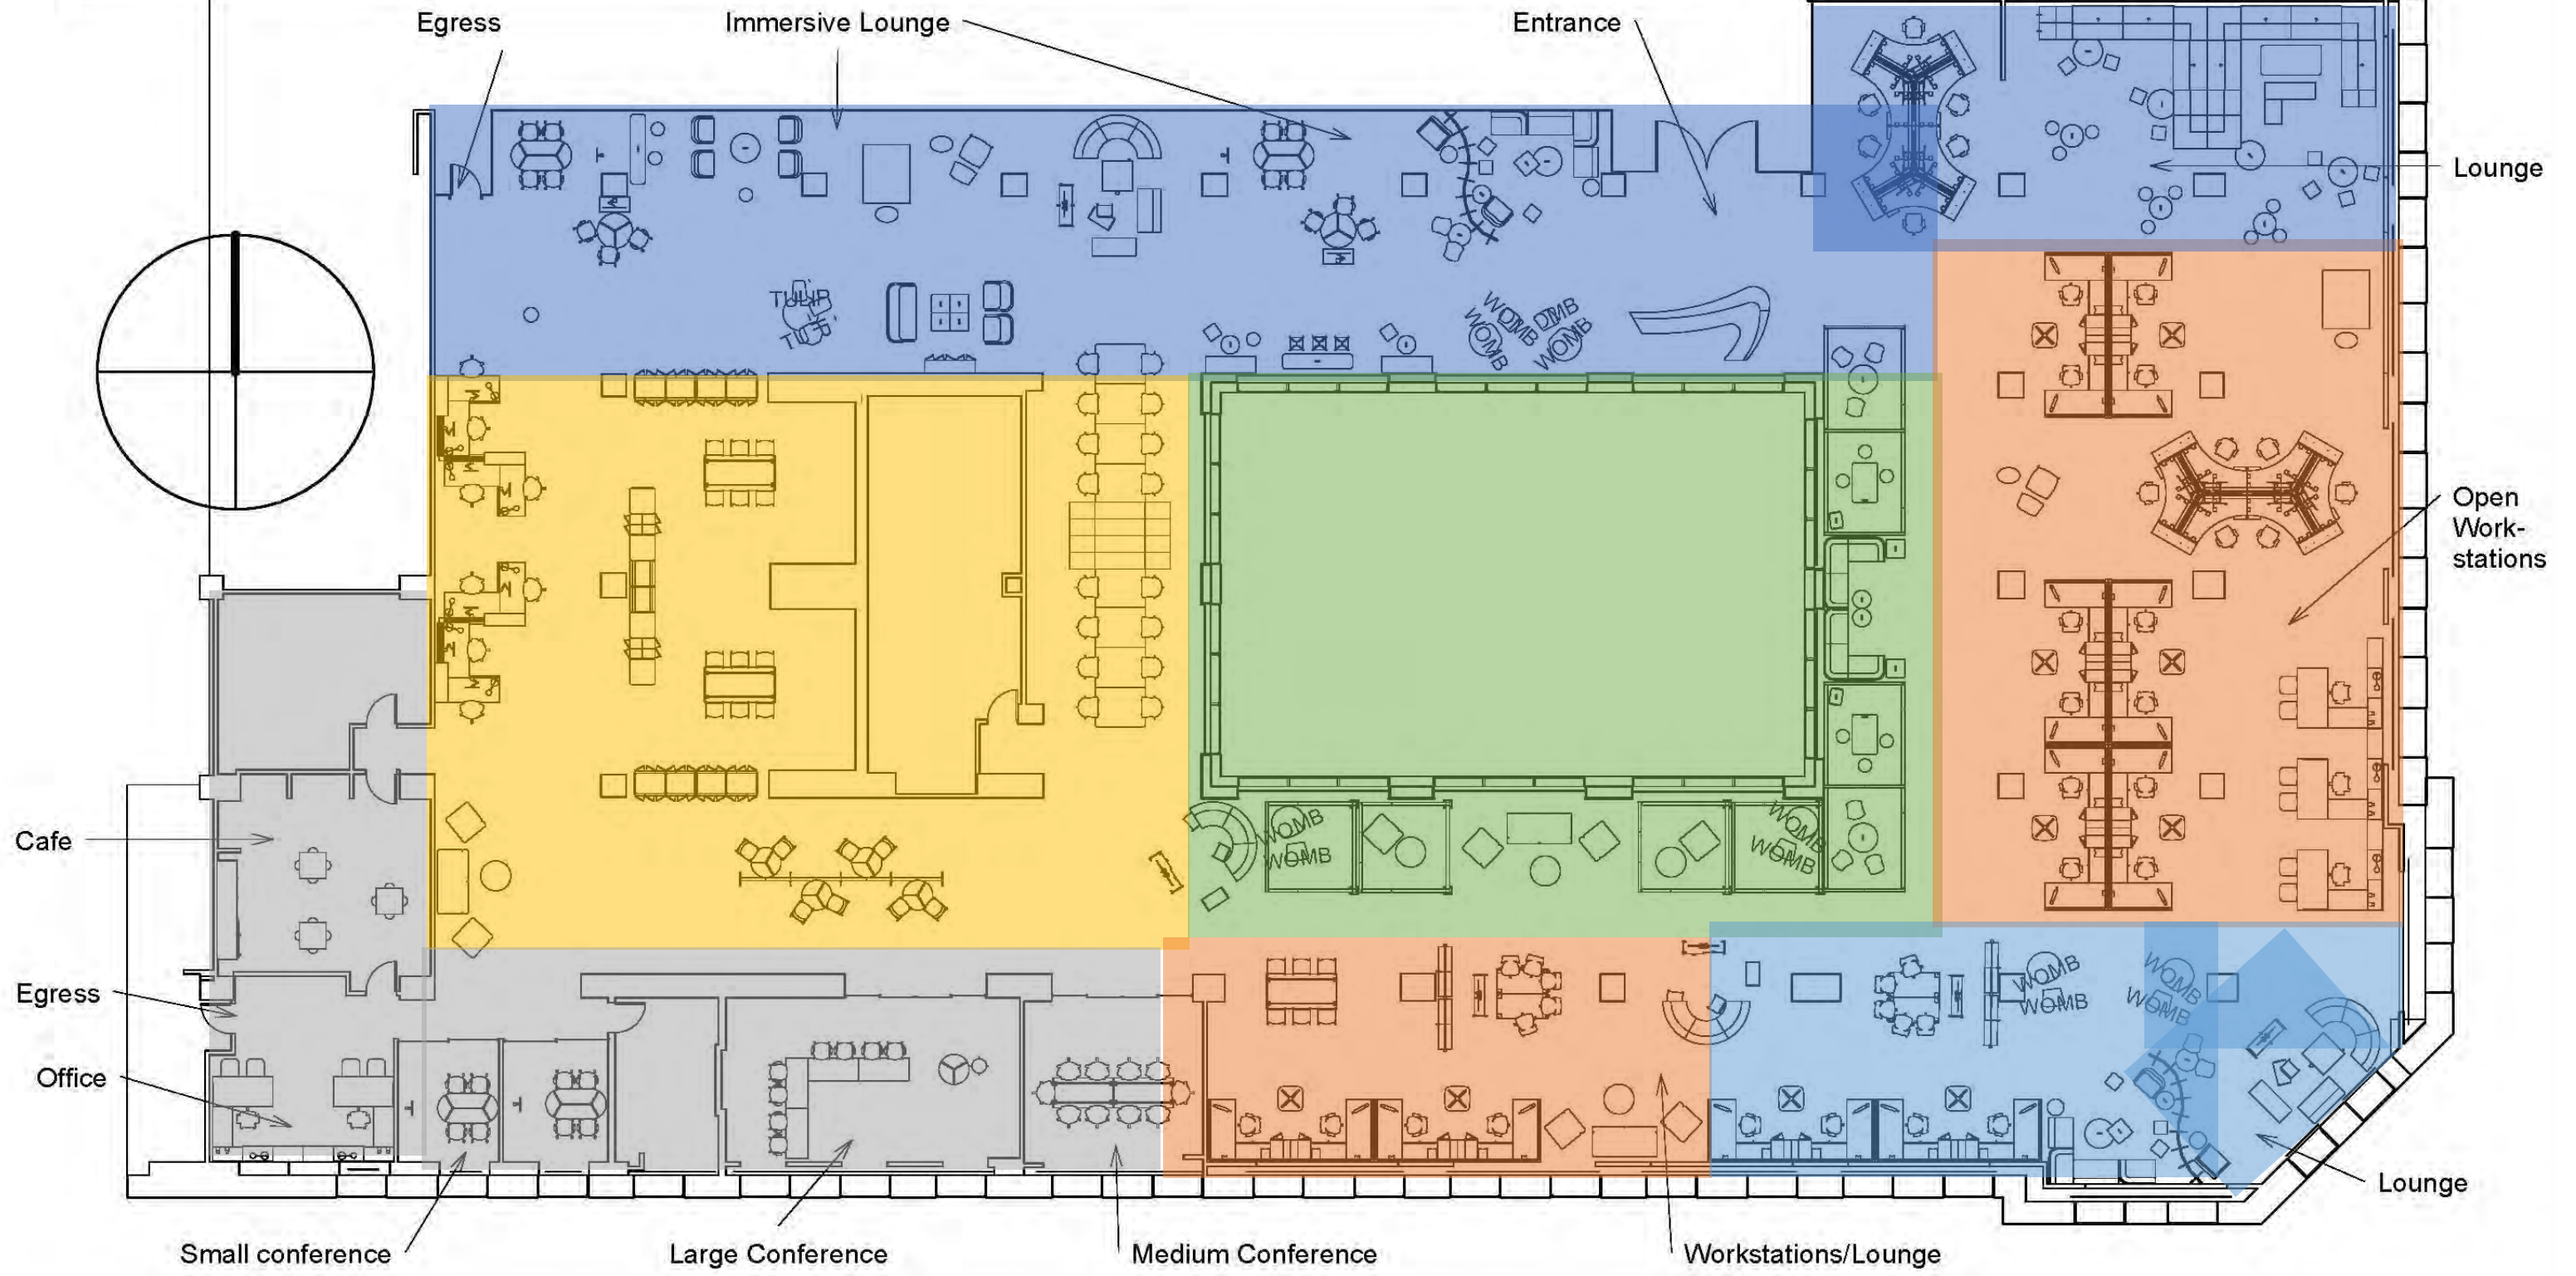

Kaitlin Moss Elizabeth Sechler Rae Melvin

Kaitlin Moss

Elizabeth Sechler

Rae Melvin

Blue	Immersive
Green	Core
Yellow	Adaptive
Orange	Efficient
Grey	Perimeter

① Level 1 Furniture Plan
1/16" = 1'-0"

① Level 1 Furniture Plan
 1/16" = 1'-0"

Renderings: Entry

Renderings: Workstations

Renderings: Lounge

Renderings: Office

Renderings: Main Corridor