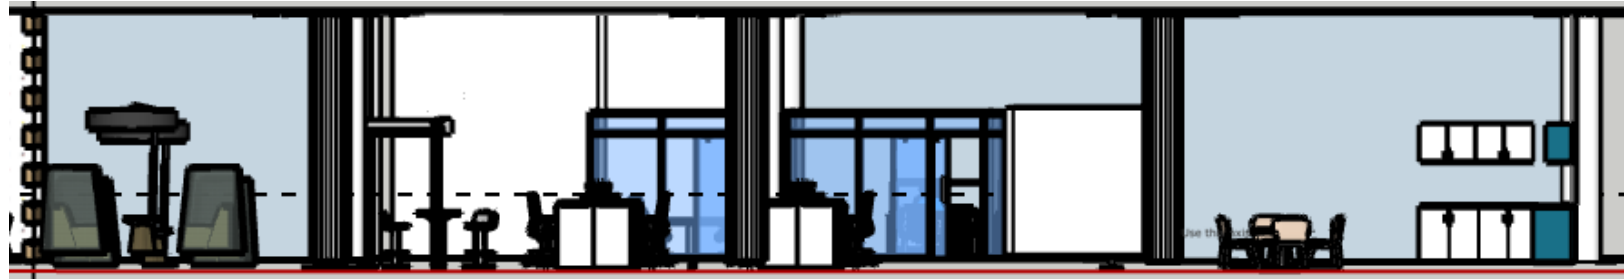

E-W SECTION