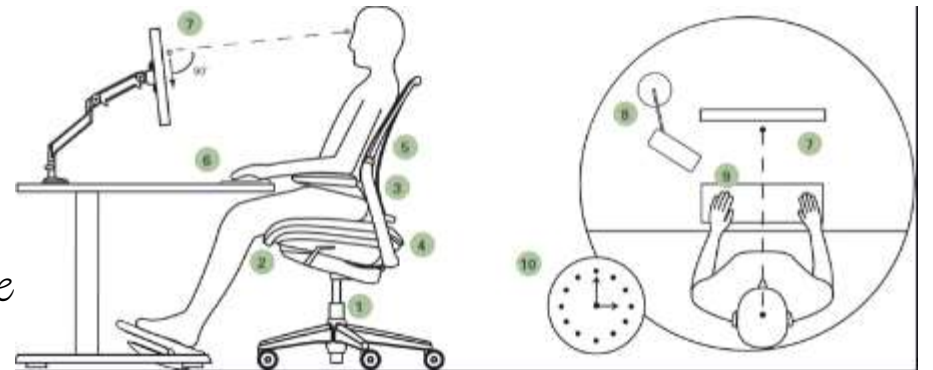

# ANTHROPOMETRICS & ERGONOMICS

LEAP OFFICE CHAIR

Task seating completely adjustable in many ways, made for all body shapes and sizes

- Seating and Desk systems with multiple ways to adjust to stay comfortable for hours in different positions
- 6' wide isle to ensure wheelchair accessibility and easy movement between people
- Lounge seating that is compacted for easy transition yet still comfortable
- 23"-49" high adjustable workstations

SERIES 5 HEIGHT-ADJUSTABLE DESK

Switch from seated to standing height, provides variety of posture options