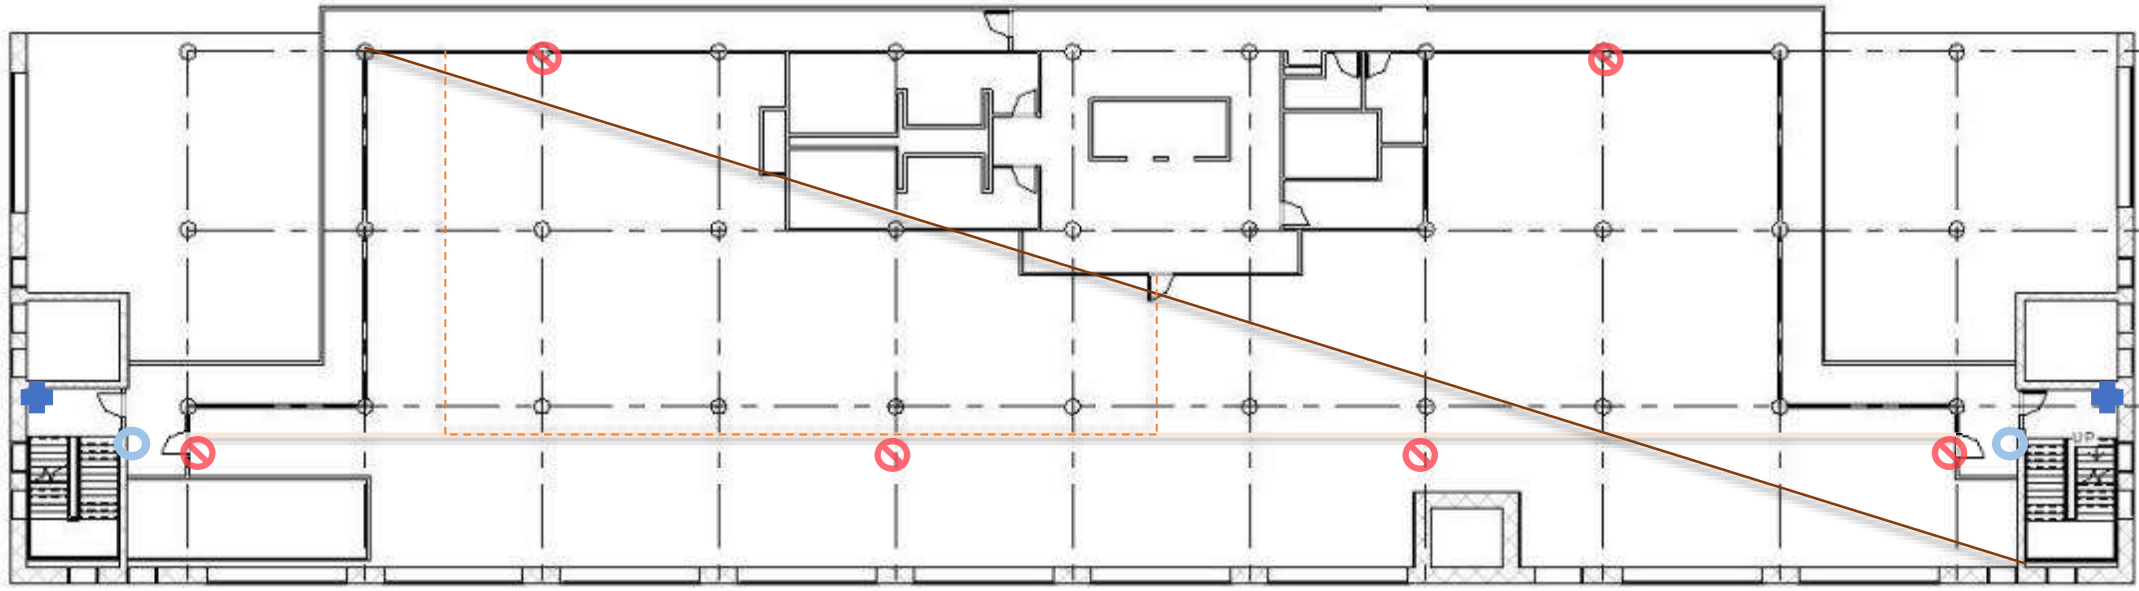

## LEGEND

219'

3'

5'6"

214'

158'

SP	SPRINKLER
FE	STAND PIPE
FE	FIRE EXTINGUISHER
FH	FIRE HOSE
219'	DISTANCE BETWEEN EXITS
3'	DOOR WIDTH
5'6"	CORRIDOR WIDTH
214'	DIAGONAL LINE LENGTH
158'	ACTUAL DISTANCE LENGTH

FLOOR PLAN NOT TO SCALE

# ANTHROPOMETRICS & ERGONOMICS

LEAP OFFICE CHAIR

Task seating completely adjustable in many ways, made for all body shapes and sizes

- Seating and Desk systems with multiple ways to adjust to stay comfortable for hours in different positions
- 6' wide isle to ensure wheelchair accessibility and easy movement between people
- Lounge seating that is compacted for easy transition yet still comfortable
- 23"-49" high adjustable workstations