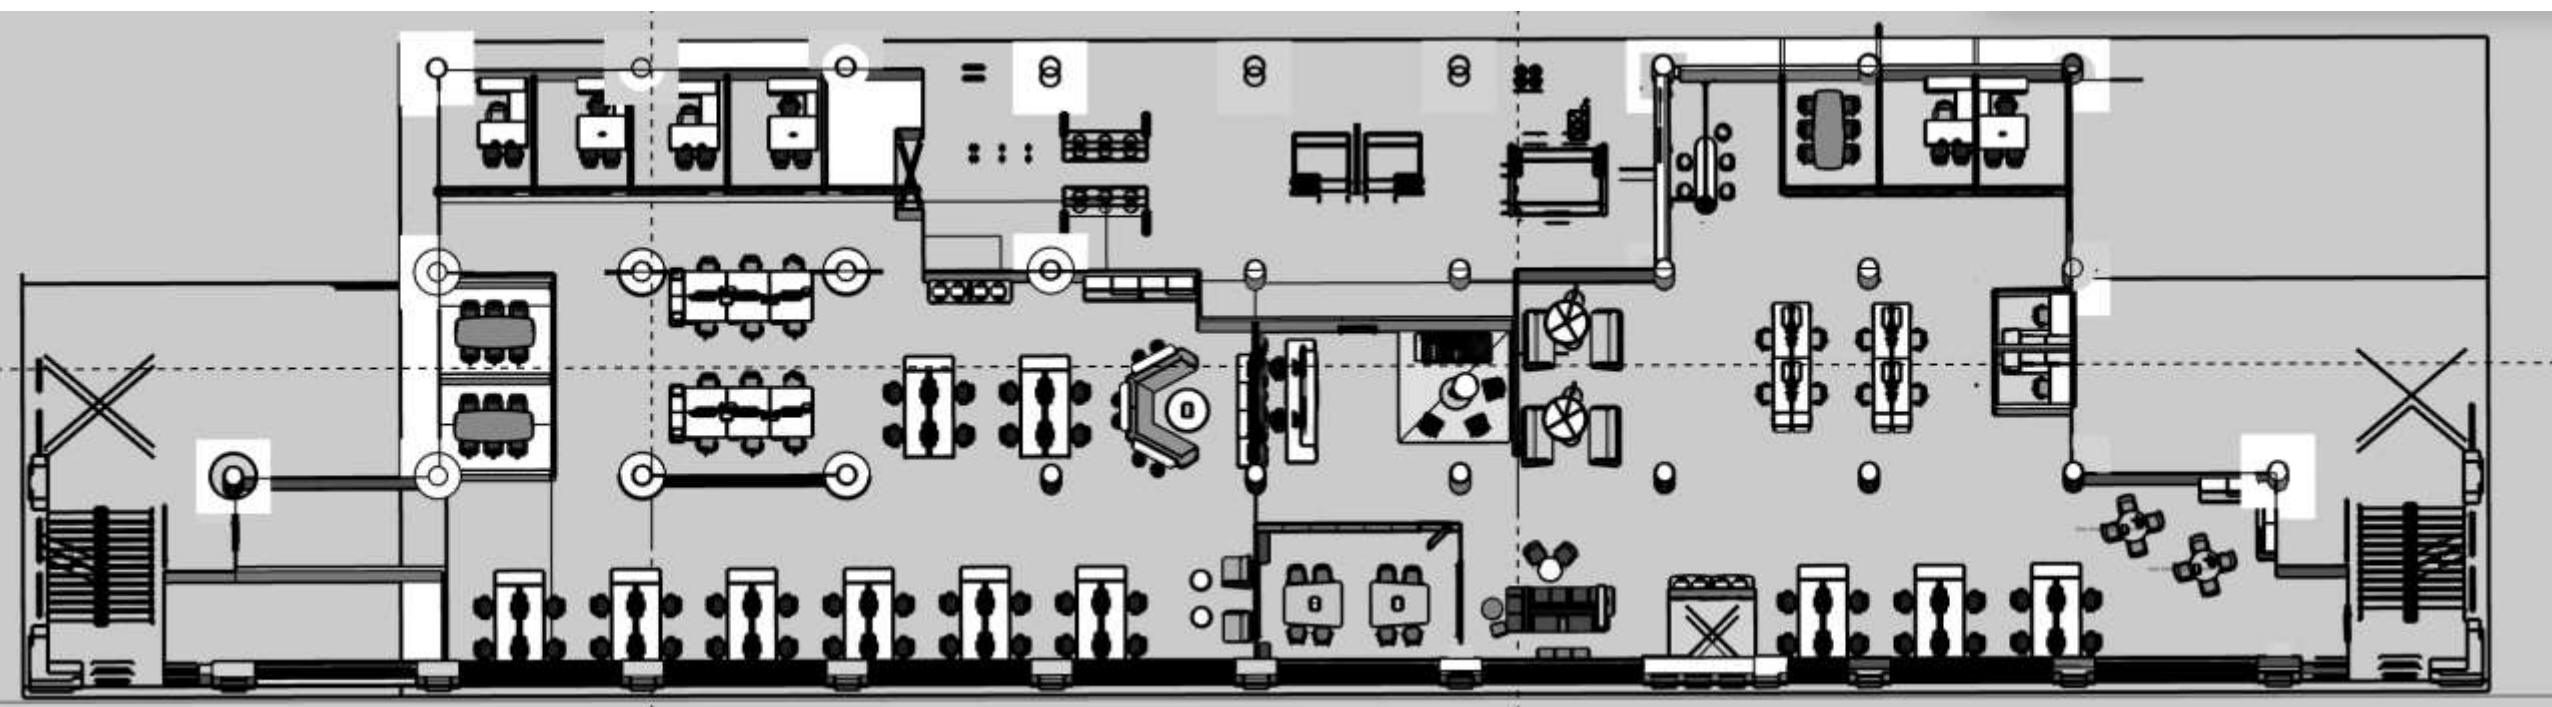

FURNITURE PLAN