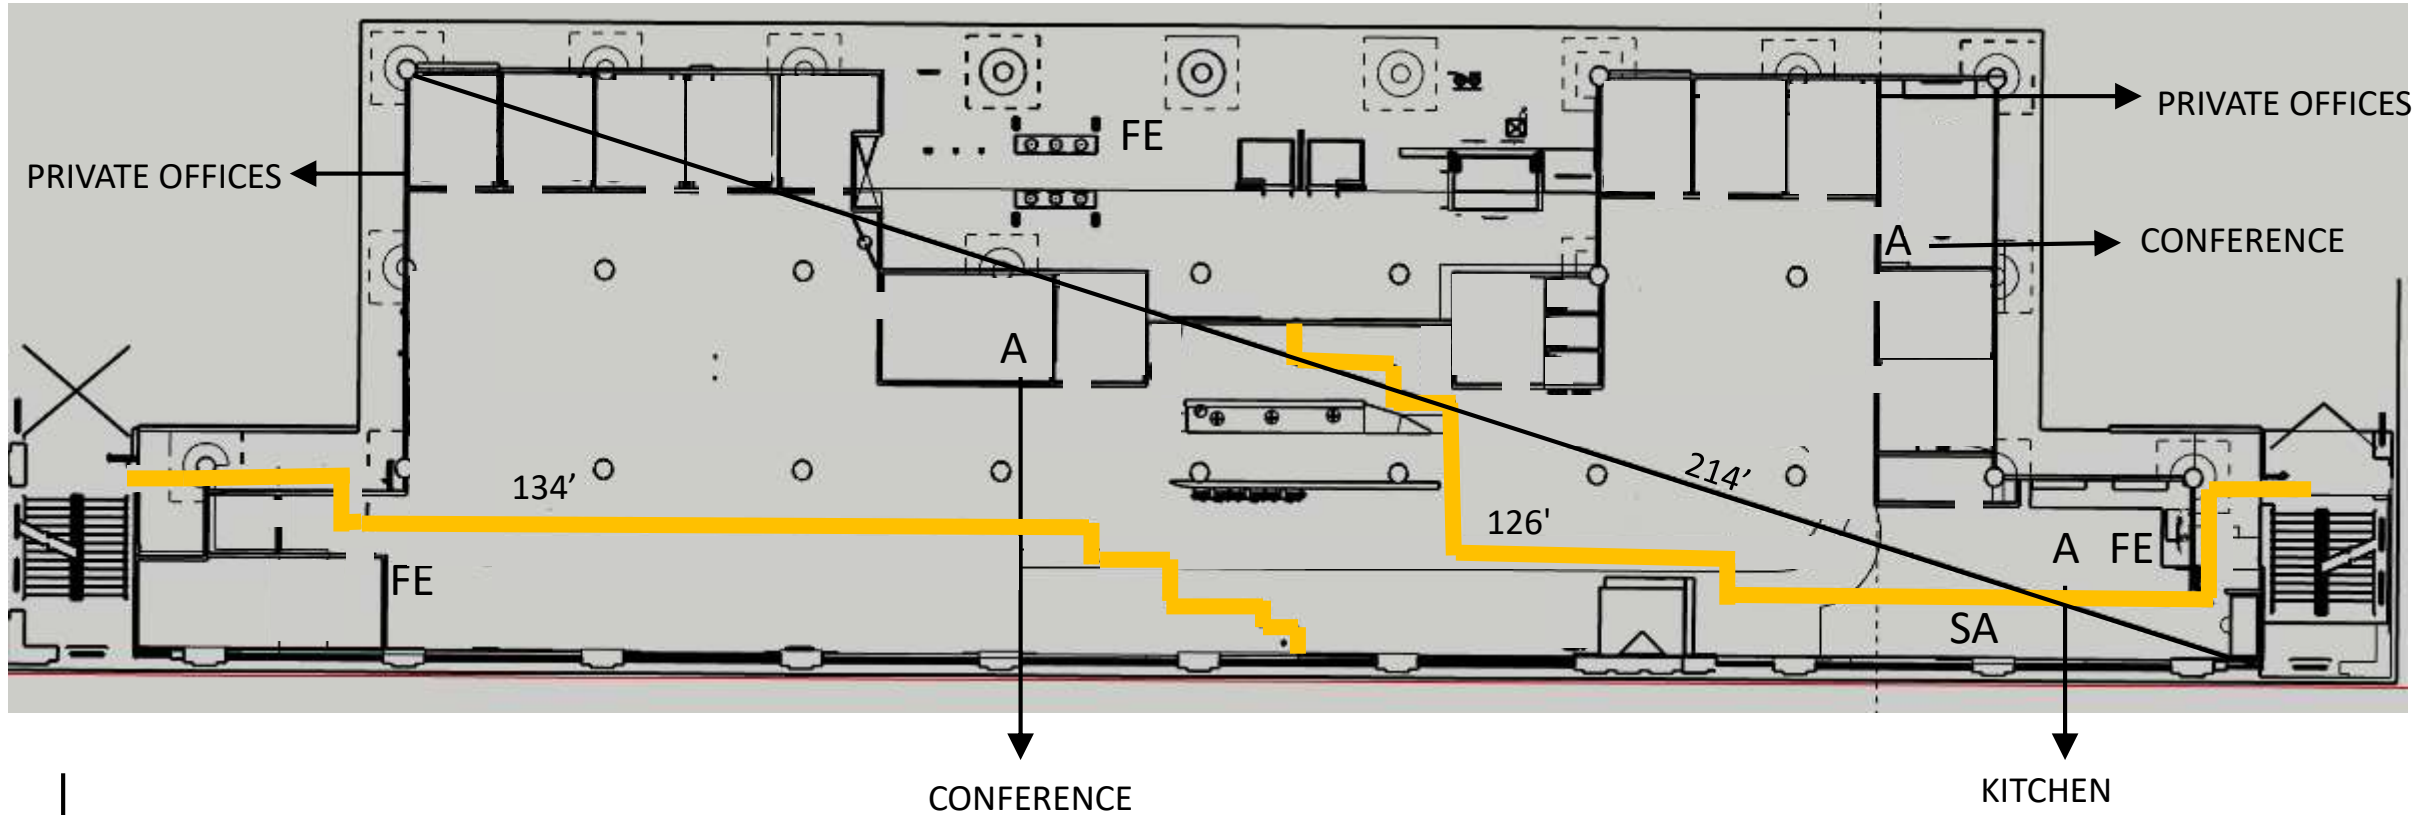

# LIFE SAFETY PLAN

FE- FIRE EXTINGUISHER LOCATED IN ELEVATOR LOBBY, MECHANICAL ROOM AND KITCHEN CABINET  
SM- SMOKE ALARM LOCATED IN CAFÉ

PLAN NOT TO SCALE