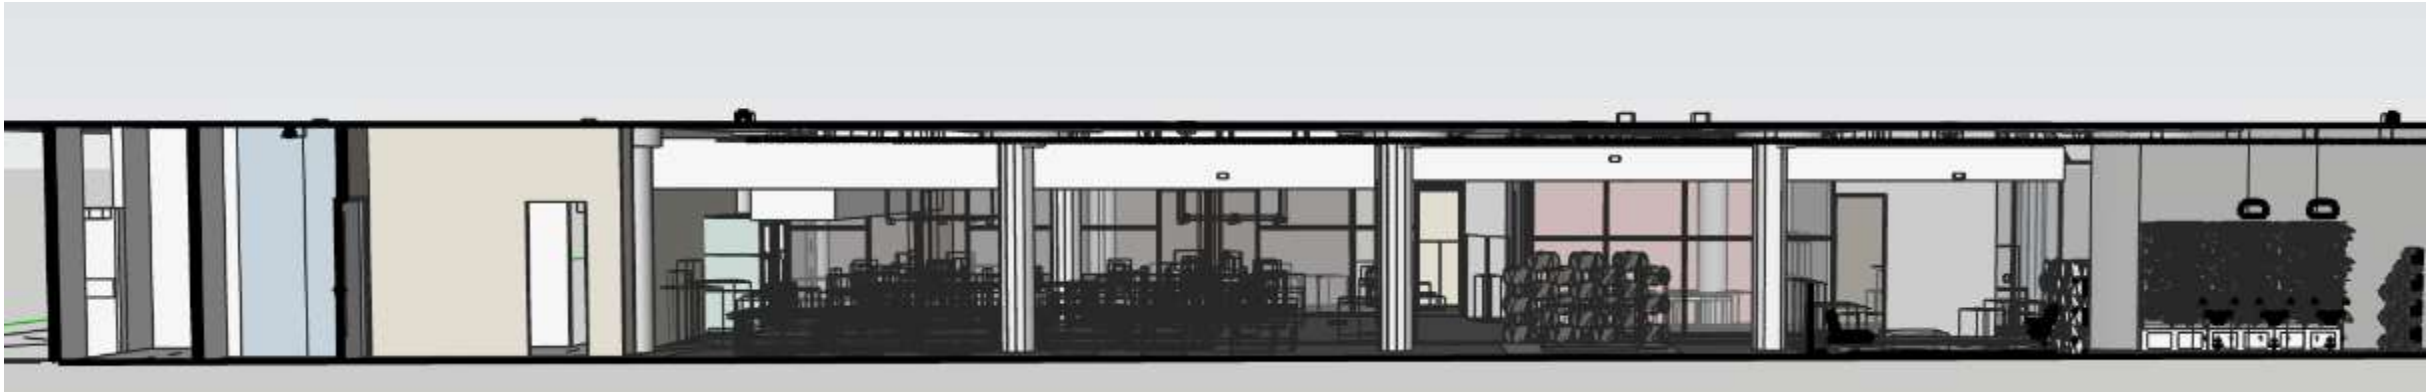

EAST WEST SECTIONAL PERSPECTIVE