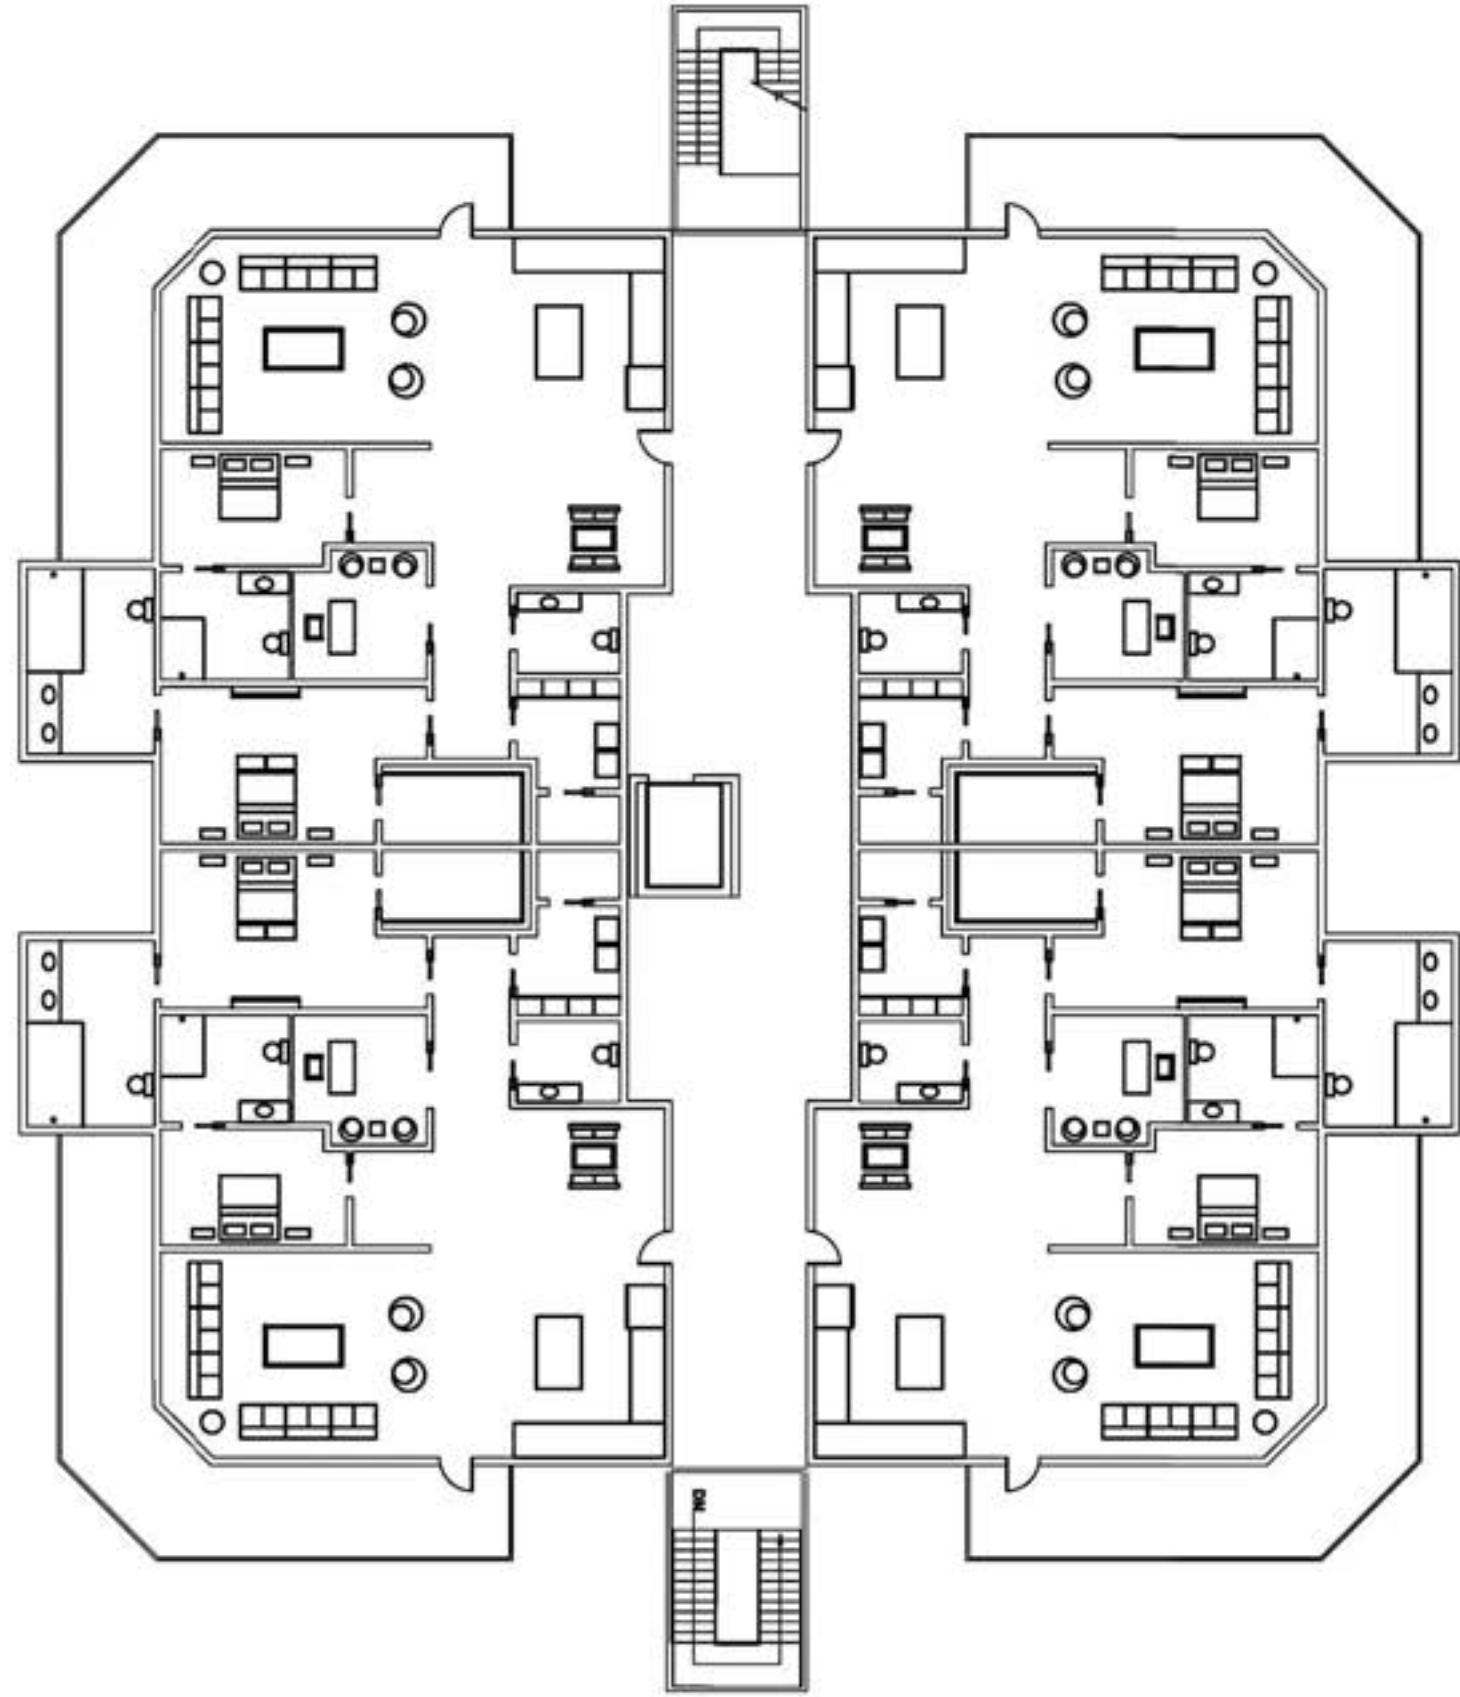

ARCHED
DOORWAYS

ELEVATOR ENTRANCE
INTO UNIT

ELEVATOR

**Problem Resolution Sketches:
Ceiling/Daylighting**

FLOOR TO CEILING WINDOWS

LED LIGHTS
UNDER CABINETS

**Problem Resolution Sketches:
Support Spaces**

Single Unit Furniture Plan

KITCHEN

ENTRY

DINING ROOM

HALF BATHROOM

LAUNDRY ROOM

HVAC

OFFICE

MASTER CLOSET

PATIO

LIVING ROOM

GUEST BEDROOM

GUEST BATHROOM

MASTER BATHROOM

MASTER BEDROOM

Second Floor Plan

Reflected Ceiling Plan

HVAC System

Living Room Elevations

Kitchen Elevations

Master Bedroom Elevations

Master Bathroom Elevations

Option 1

Option 2

**Kitchen
Finishes**