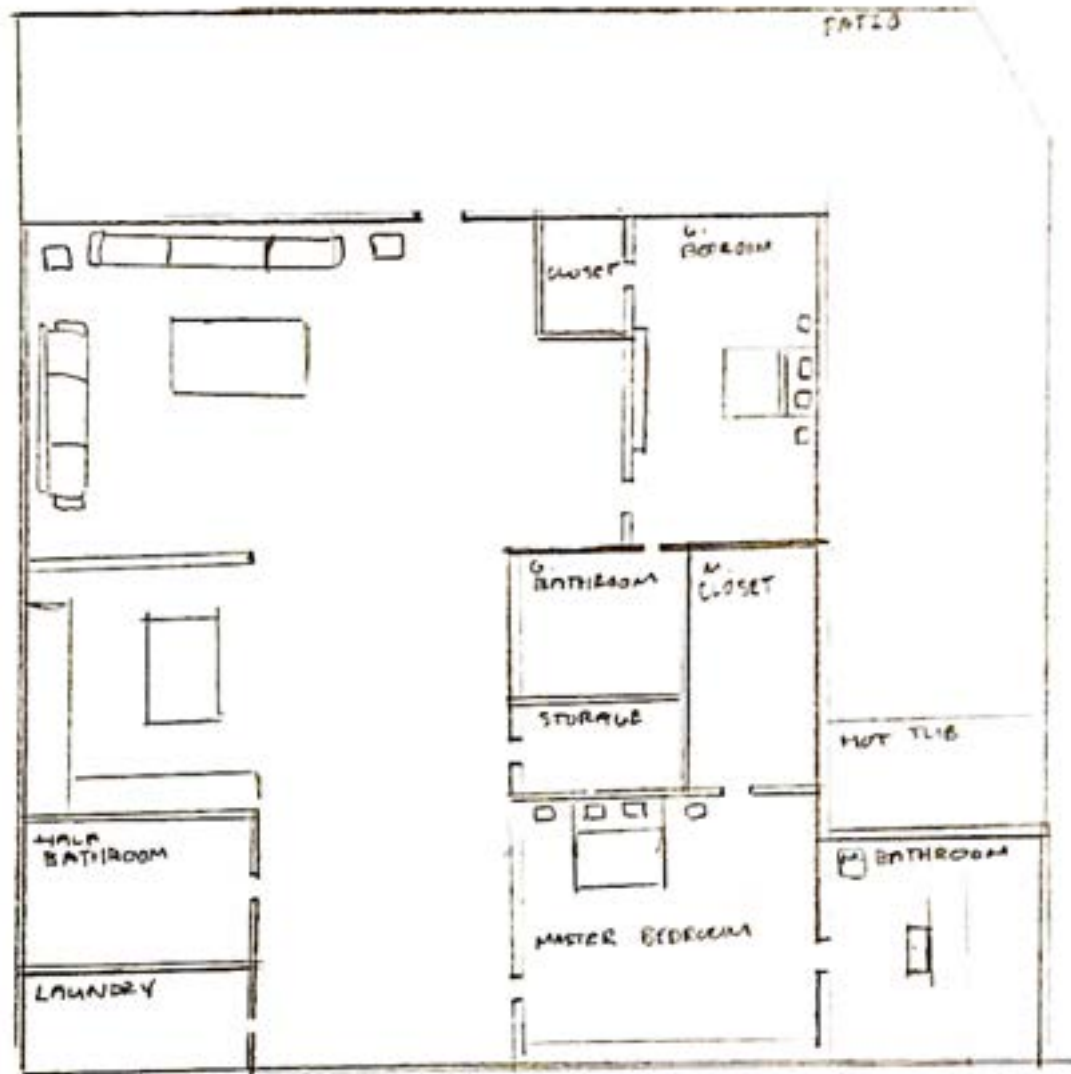

Portfolio 2

IDSN 3202
Senior Living Condo
Hope Davis

Space Plan Sketches

Problem Resolution Sketches:

Wayfinding

HERRINGBONE FLOOR THAT FADES TO MARBLE

Problem Resolution Sketches:

Entry

ARCHED
DOORWAYS

ELEVATOR ENTRANCE
INTO UNIT

ELEVATOR

**Problem Resolution Sketches:
Ceiling/Daylighting**

FLOOR TO CEILING WINDOWS

LED LIGHTS
UNDER CABINETS

**Problem Resolution Sketches:
Support Spaces**

Single Unit Furniture Plan

KITCHEN

ENTRY

DINING ROOM

HALF BATHROOM

LAUNDRY ROOM

HVAC

OFFICE

MASTER CLOSET

PATIO

LIVING ROOM

GUEST BEDROOM

GUEST BATHROOM

MASTER BATHROOM

MASTER BEDROOM

Second Floor Plan

Reflected Ceiling Plan