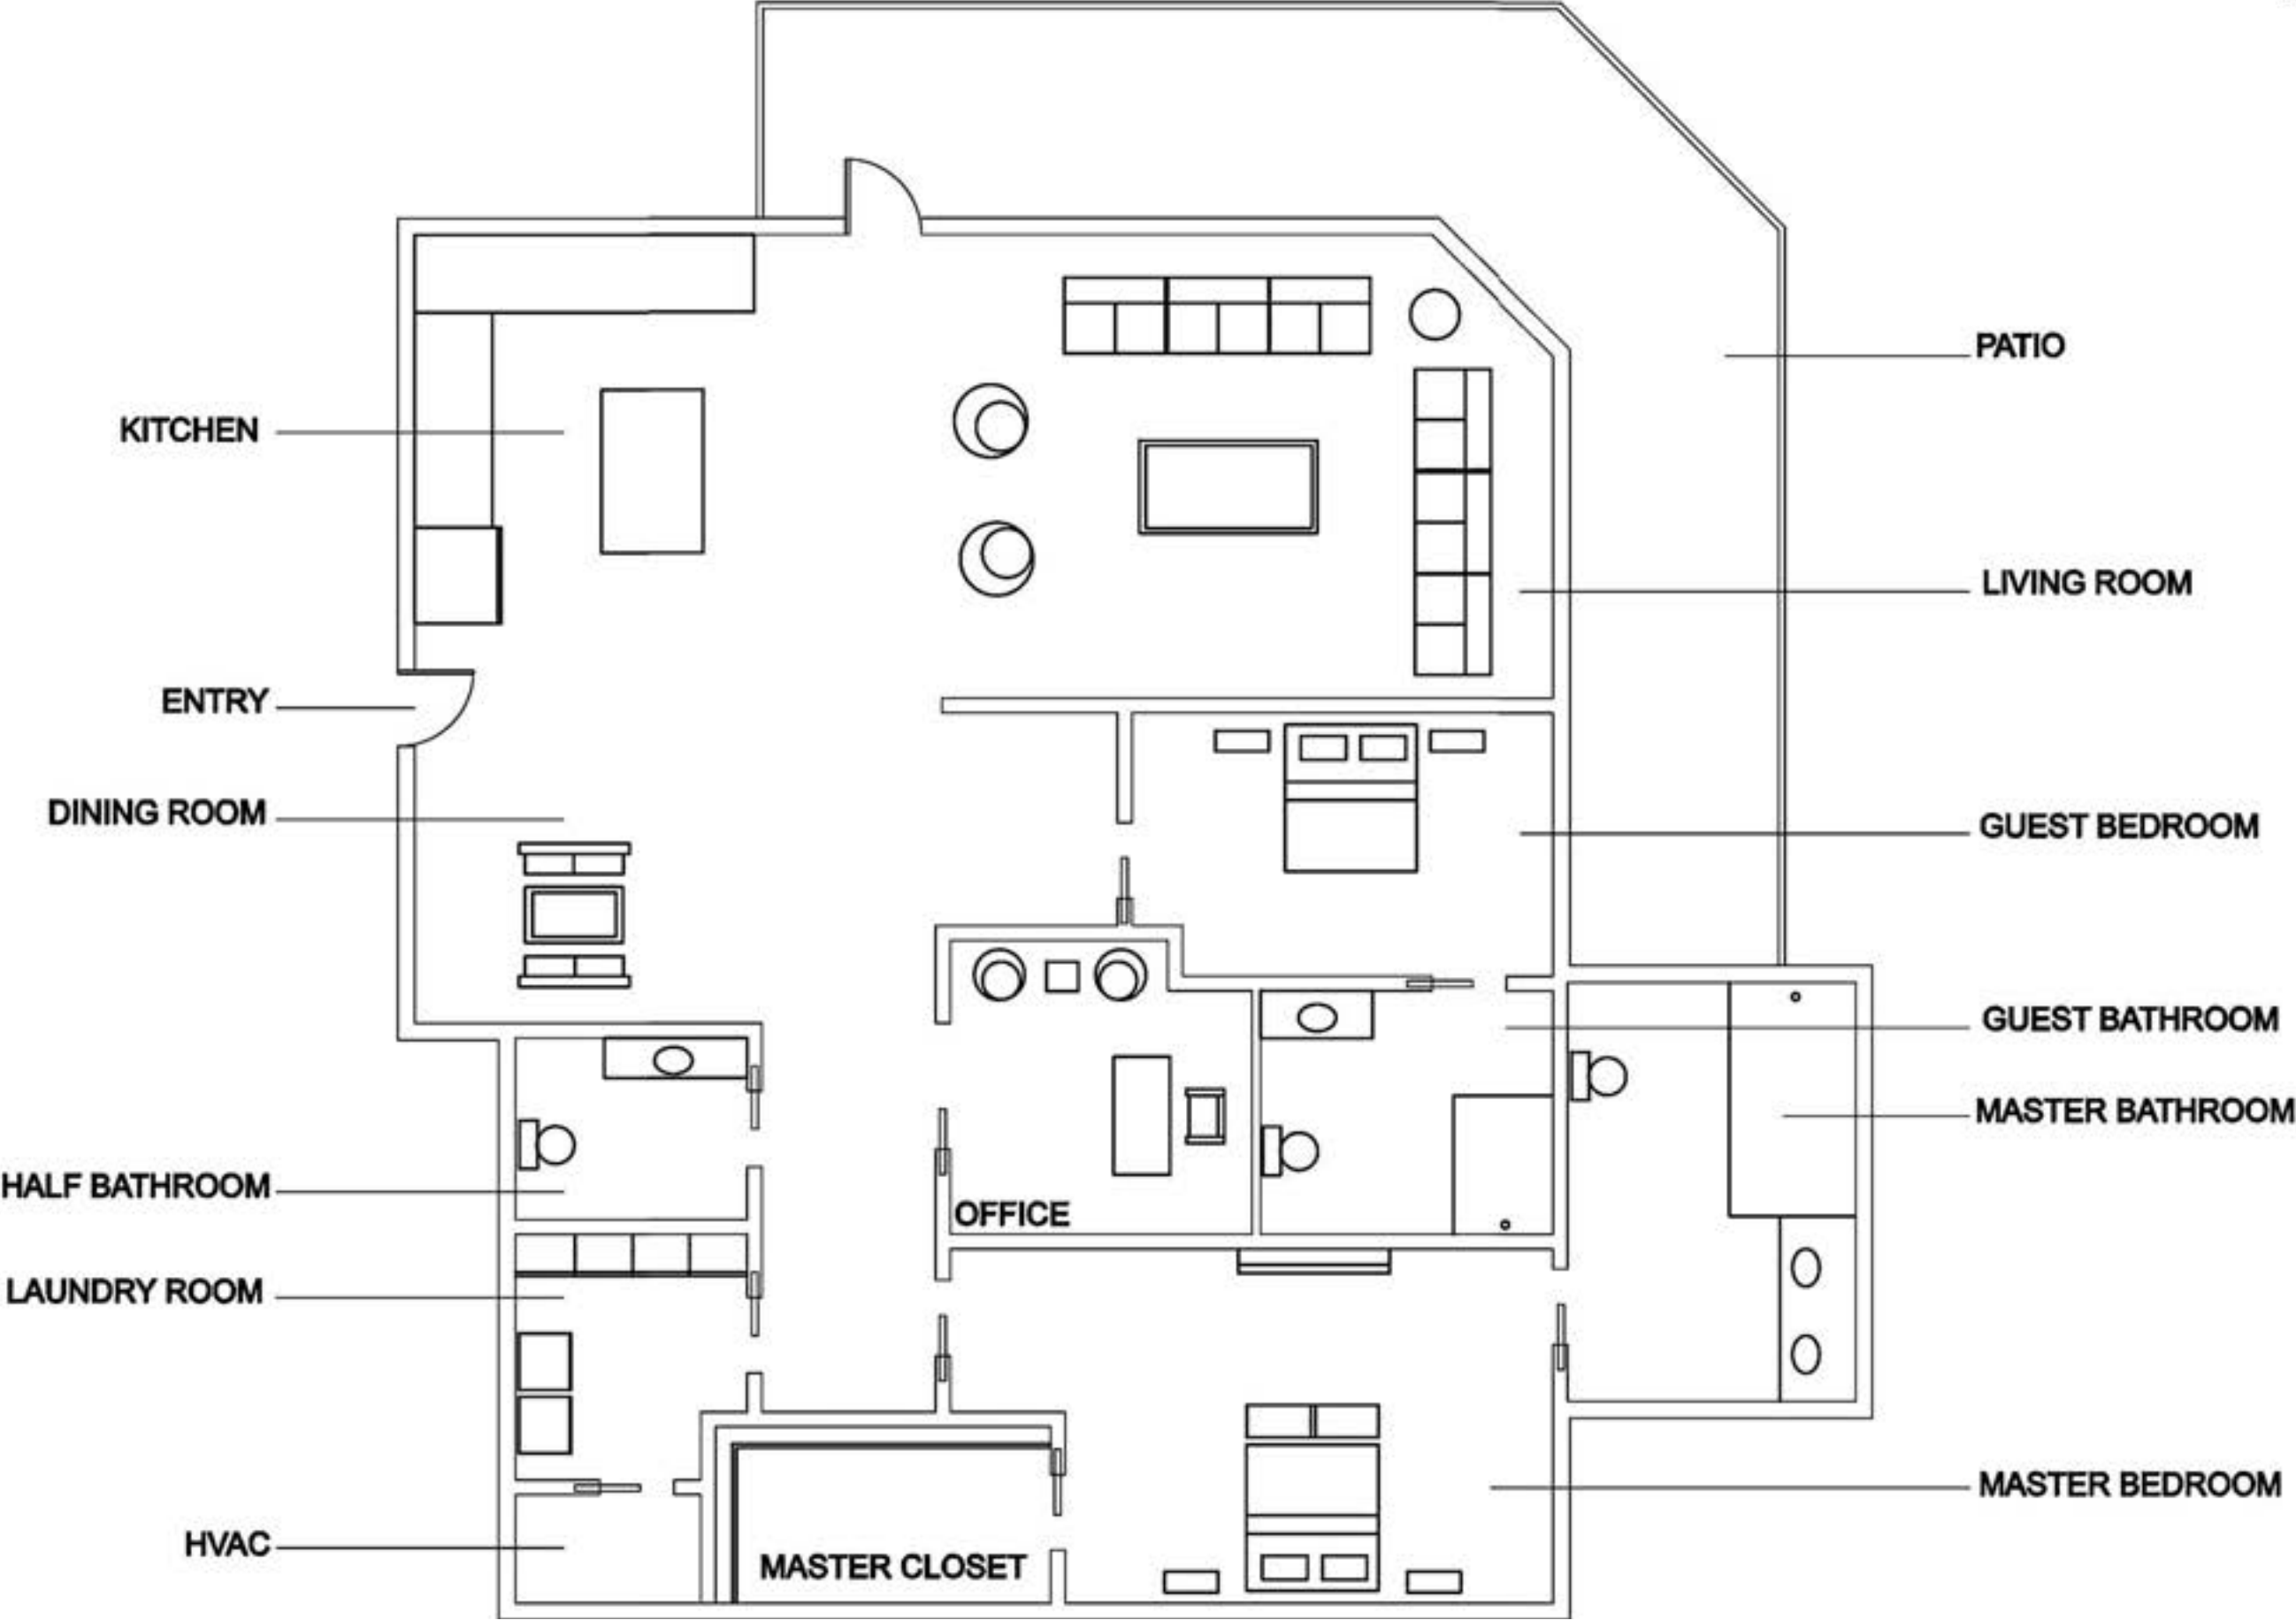

ARCHED
DOORWAYS

ELEVATOR ENTRANCE
INTO UNIT

ELEVATOR

**Problem Resolution Sketches:
Ceiling/Daylighting**

FLOOR TO CEILING WINDOWS

LED LIGHTS
UNDER CABINETS

**Problem Resolution Sketches:
Support Spaces**

Single Unit Furniture Plan

KITCHEN

ENTRY

DINING ROOM

HALF BATHROOM

LAUNDRY ROOM

HVAC

OFFICE

MASTER CLOSET

PATIO

LIVING ROOM

GUEST BEDROOM

GUEST BATHROOM

MASTER BATHROOM

MASTER BEDROOM

Second Floor Plan

Reflected Ceiling Plan

**Master Bedroom
Perspectives**

**Master Bathroom
Perspectives**

**Dining
Room Perspectives**