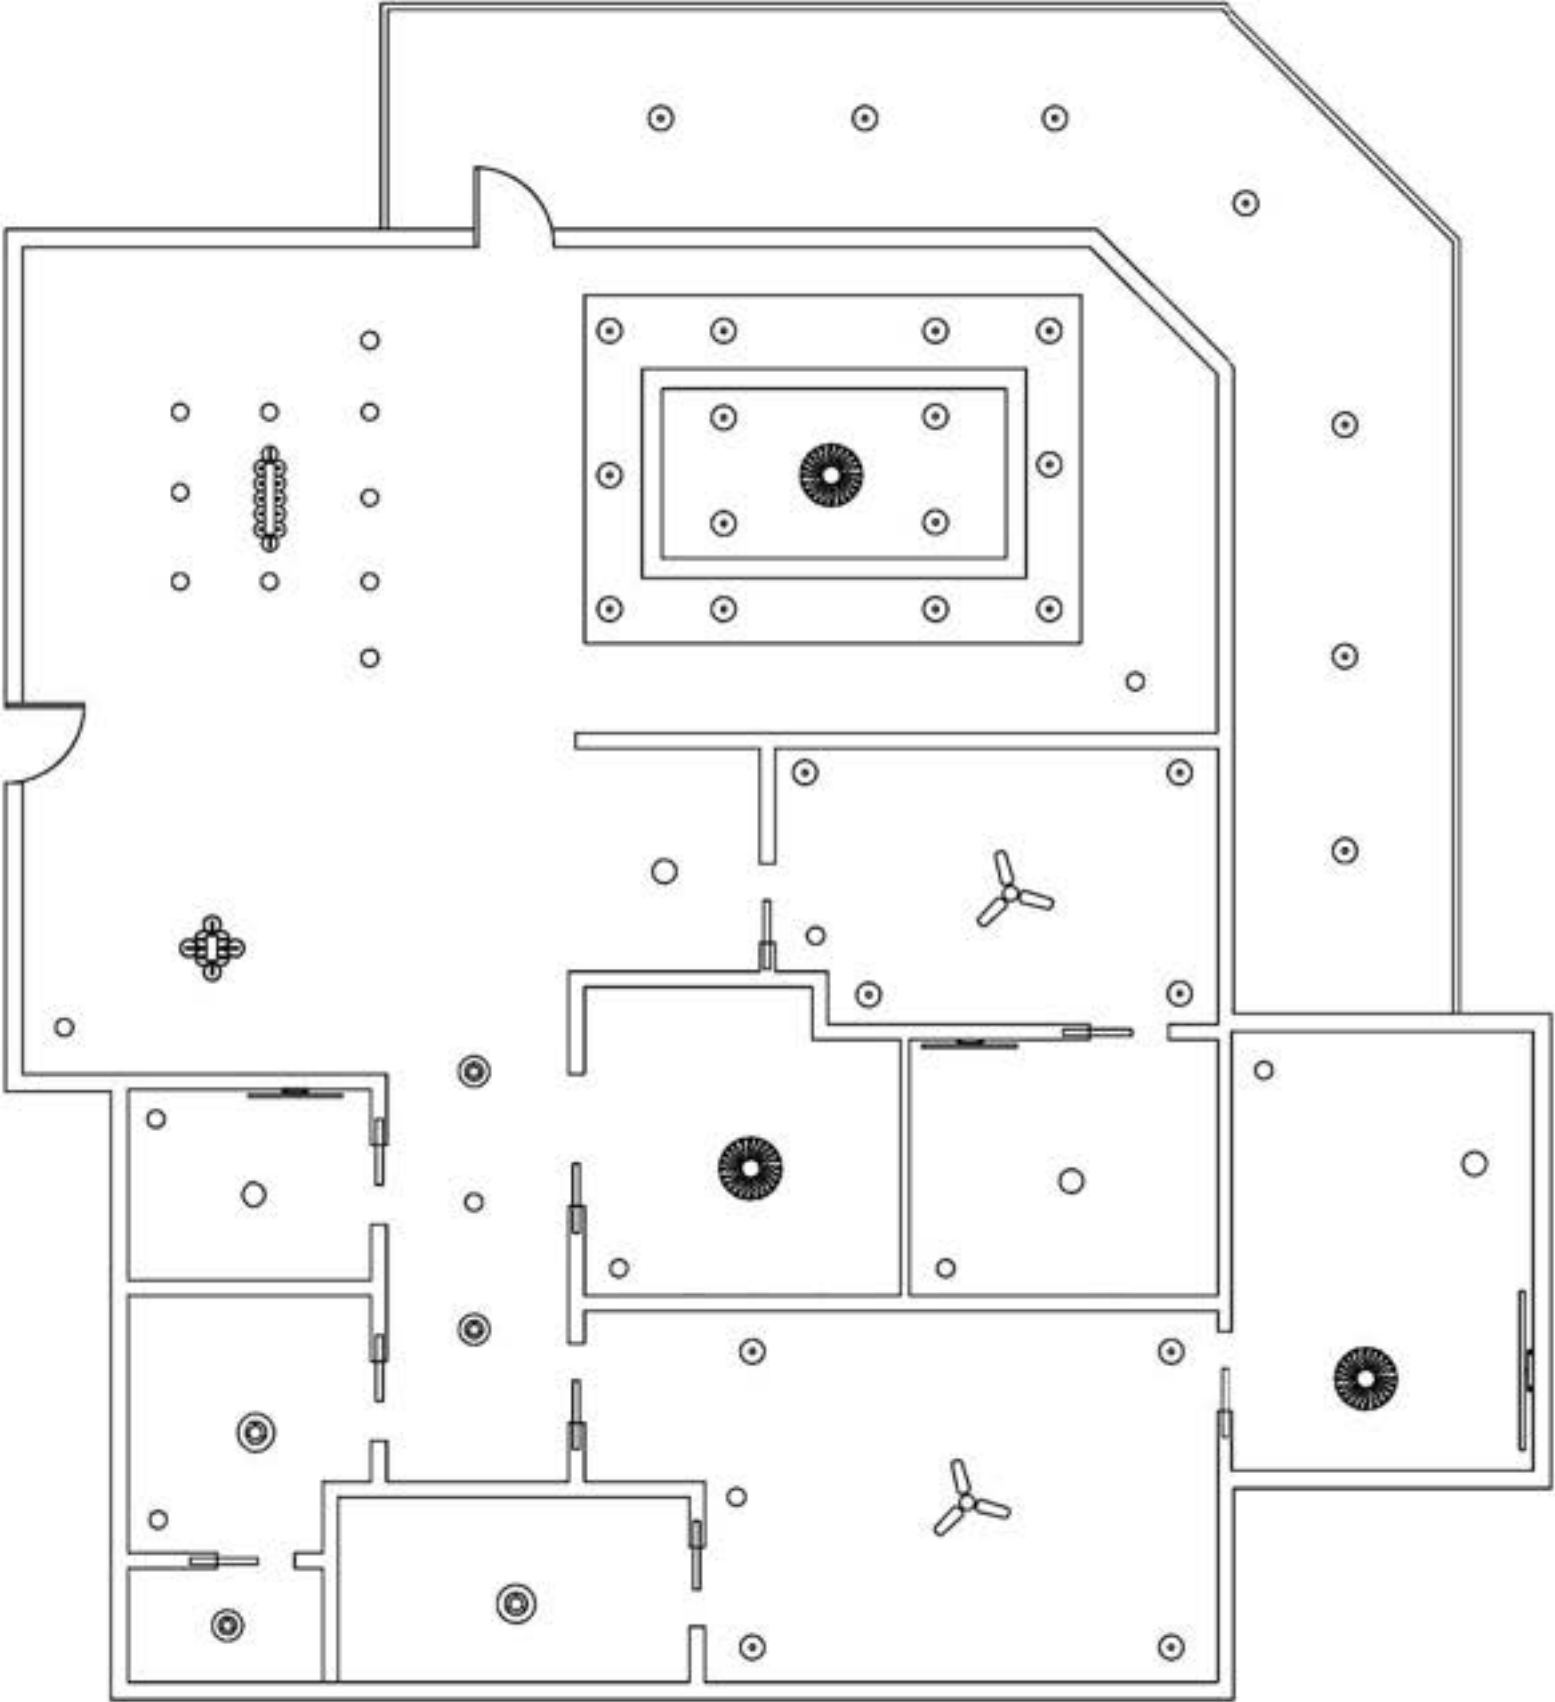

ARCHED
DOORWAYS

ELEVATOR ENTRANCE
INTO UNIT

ELEVATOR

**Problem Resolution Sketches:
Ceiling/Daylighting**

FLOOR TO CEILING WINDOWS

LED LIGHTS
UNDER CABINETS

**Problem Resolution Sketches:
Support Spaces**

Single Unit Furniture Plan

KITCHEN

ENTRY

DINING ROOM

HALF BATHROOM

LAUNDRY ROOM

HVAC

OFFICE

MASTER CLOSET

PATIO

LIVING ROOM

GUEST BEDROOM

GUEST BATHROOM

MASTER BATHROOM

MASTER BEDROOM

Second Floor Plan

Reflected Ceiling Plan

HVAC System

Living Room Elevations

Kitchen Elevations

Master Bedroom Elevations

Master Bathroom Elevations

Option 1

Option 2

**Kitchen
Finishes**