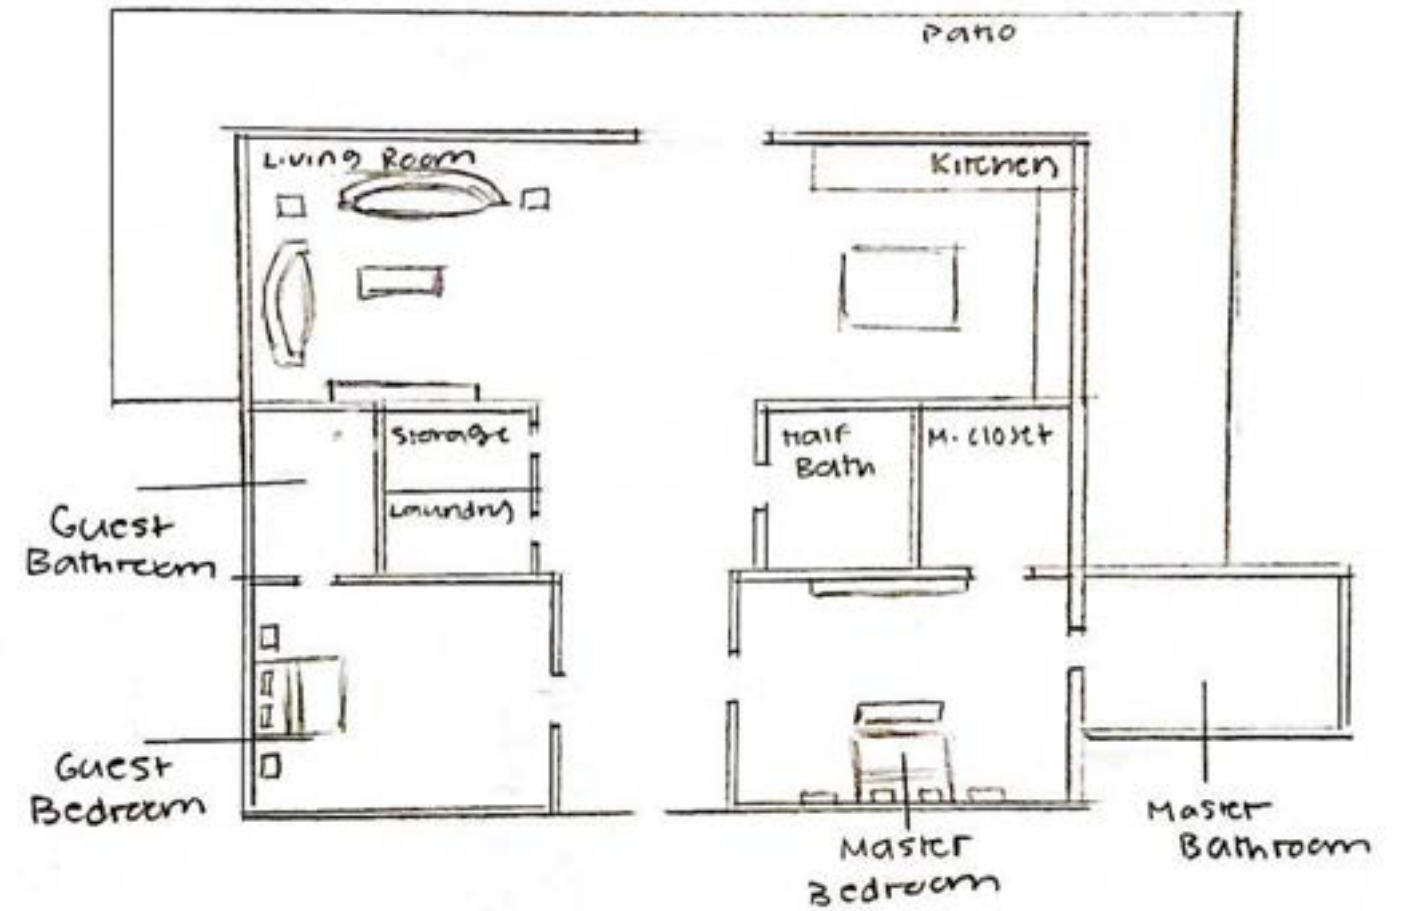

Portfolio 2

IDSN 3202
Senior Living Condo
Hope Davis

Space Plan Sketches

Problem Resolution Sketches:

Wayfinding

HERRINGBONE FLOOR THAT FADES TO MARBLE

Problem Resolution Sketches:

Entry

ARCHED
DOORWAYS

ELEVATOR ENTRANCE
INTO UNIT

ELEVATOR

**Problem Resolution Sketches:
Ceiling/Daylighting**

FLOOR TO CEILING WINDOWS

LED LIGHTS
UNDER CABINETS

**Problem Resolution Sketches:
Support Spaces**

Single Unit Furniture Plan

KITCHEN

ENTRY

DINING ROOM

HALF BATHROOM

LAUNDRY ROOM

HVAC

OFFICE

MASTER CLOSET

PATIO

LIVING ROOM

GUEST BEDROOM

GUEST BATHROOM

MASTER BATHROOM

MASTER BEDROOM

Second Floor Plan

Reflected Ceiling Plan