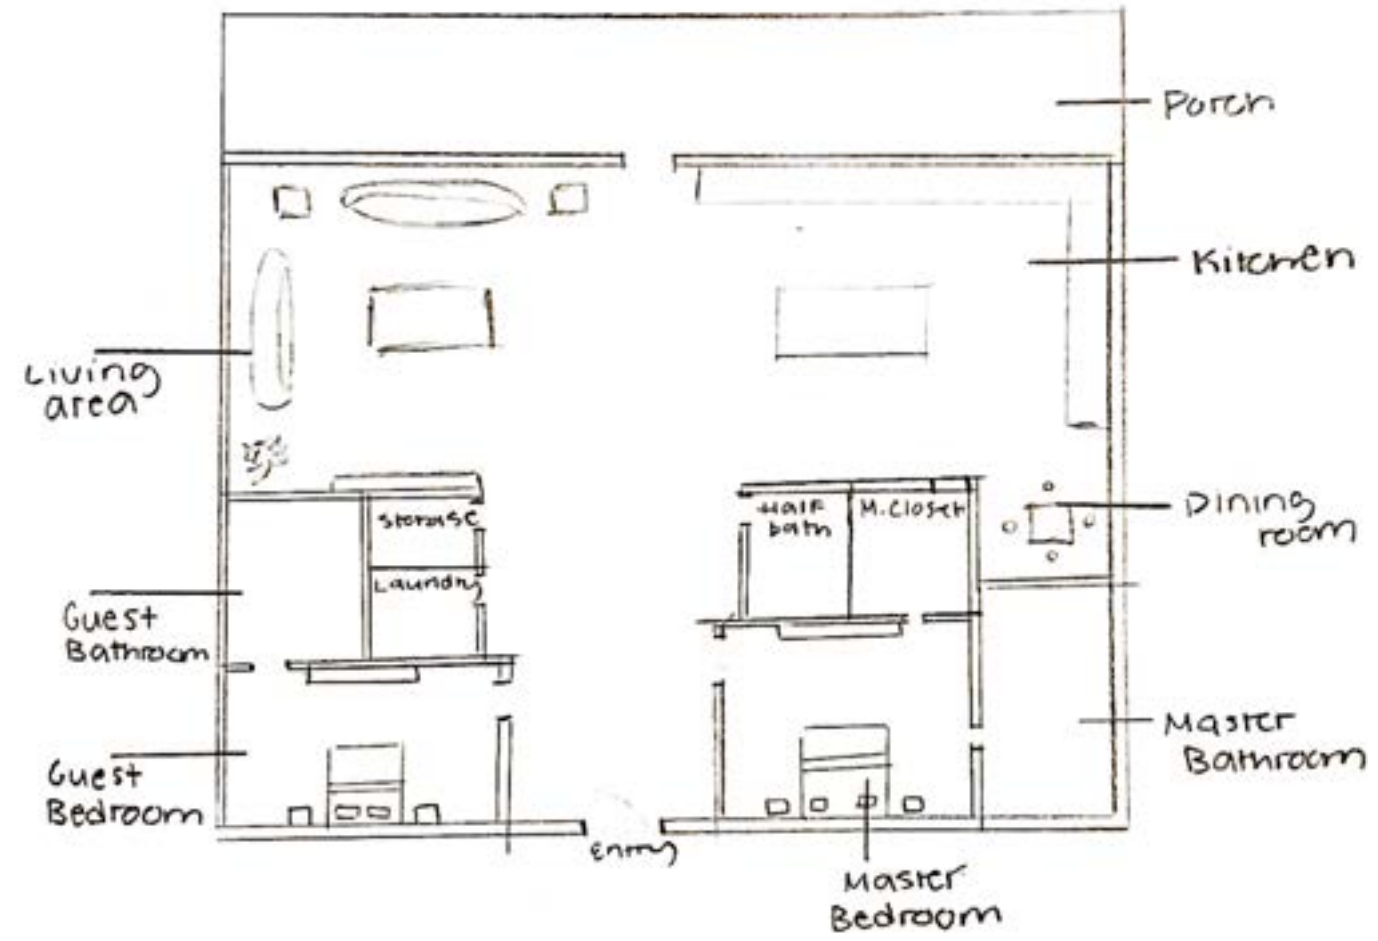

Portfolio 2

IDSN 3202
Senior Living Condo
Hope Davis

Space Plan Sketches

Problem Resolution Sketches:

Wayfinding

HERRINGBONE FLOOR THAT FADES TO MARBLE

Problem Resolution Sketches:

Entry

ARCHED
DOORWAYS

ELEVATOR ENTRANCE
INTO UNIT

ELEVATOR

**Problem Resolution Sketches:
Ceiling/Daylighting**

FLOOR TO CEILING WINDOWS

LED LIGHTS
UNDER CABINETS

**Problem Resolution Sketches:
Support Spaces**

Single Unit Furniture Plan

KITCHEN

ENTRY

DINING ROOM

HALF BATHROOM

LAUNDRY ROOM

HVAC

OFFICE

MASTER CLOSET

PATIO

LIVING ROOM

GUEST BEDROOM

GUEST BATHROOM

MASTER BATHROOM

MASTER BEDROOM

Second Floor Plan

Reflected Ceiling Plan