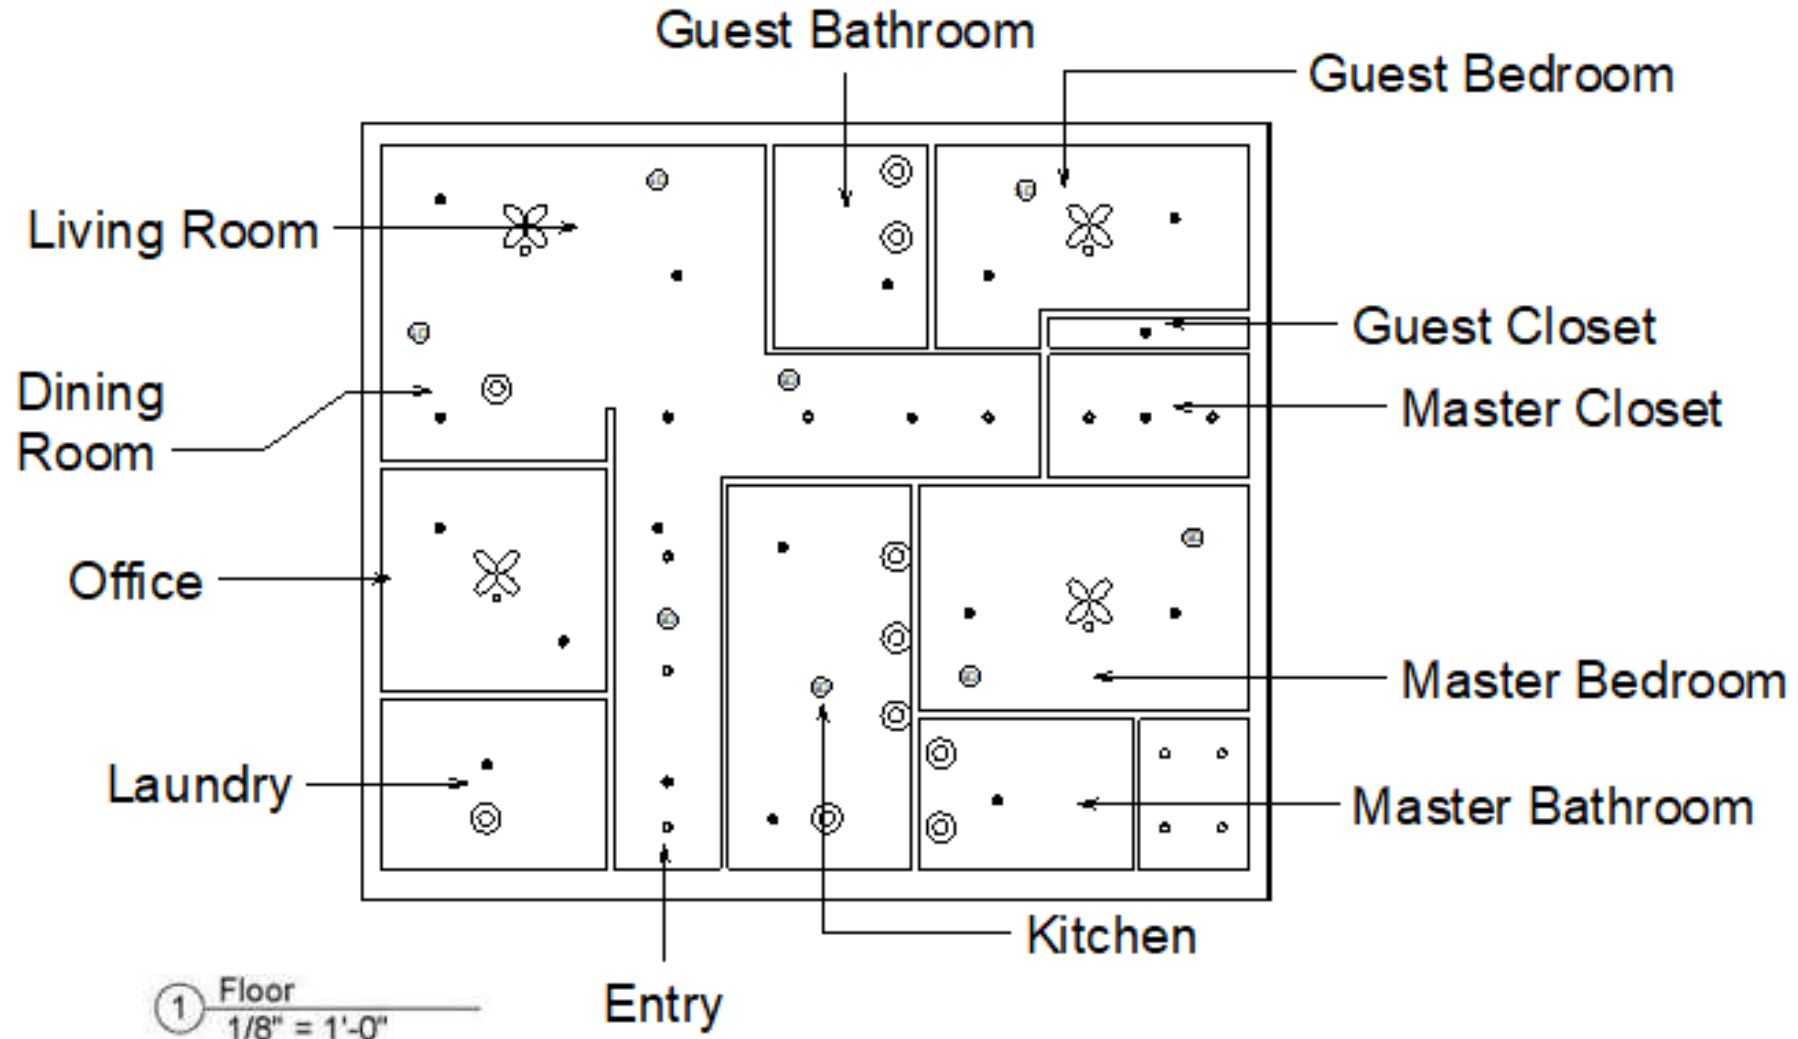

Portfolio 3

Corey Eads
29 April 2021
IDSN 3102

Furniture Plan

Reflected Ceiling Plan

*Rendered
Perspective Views*

Entry

Living Room

Master Bedroom

The background features two large, overlapping, curved lines. One line is a light blue color and the other is a light green color. They are positioned in the top right and bottom left corners of the page, framing the central text.