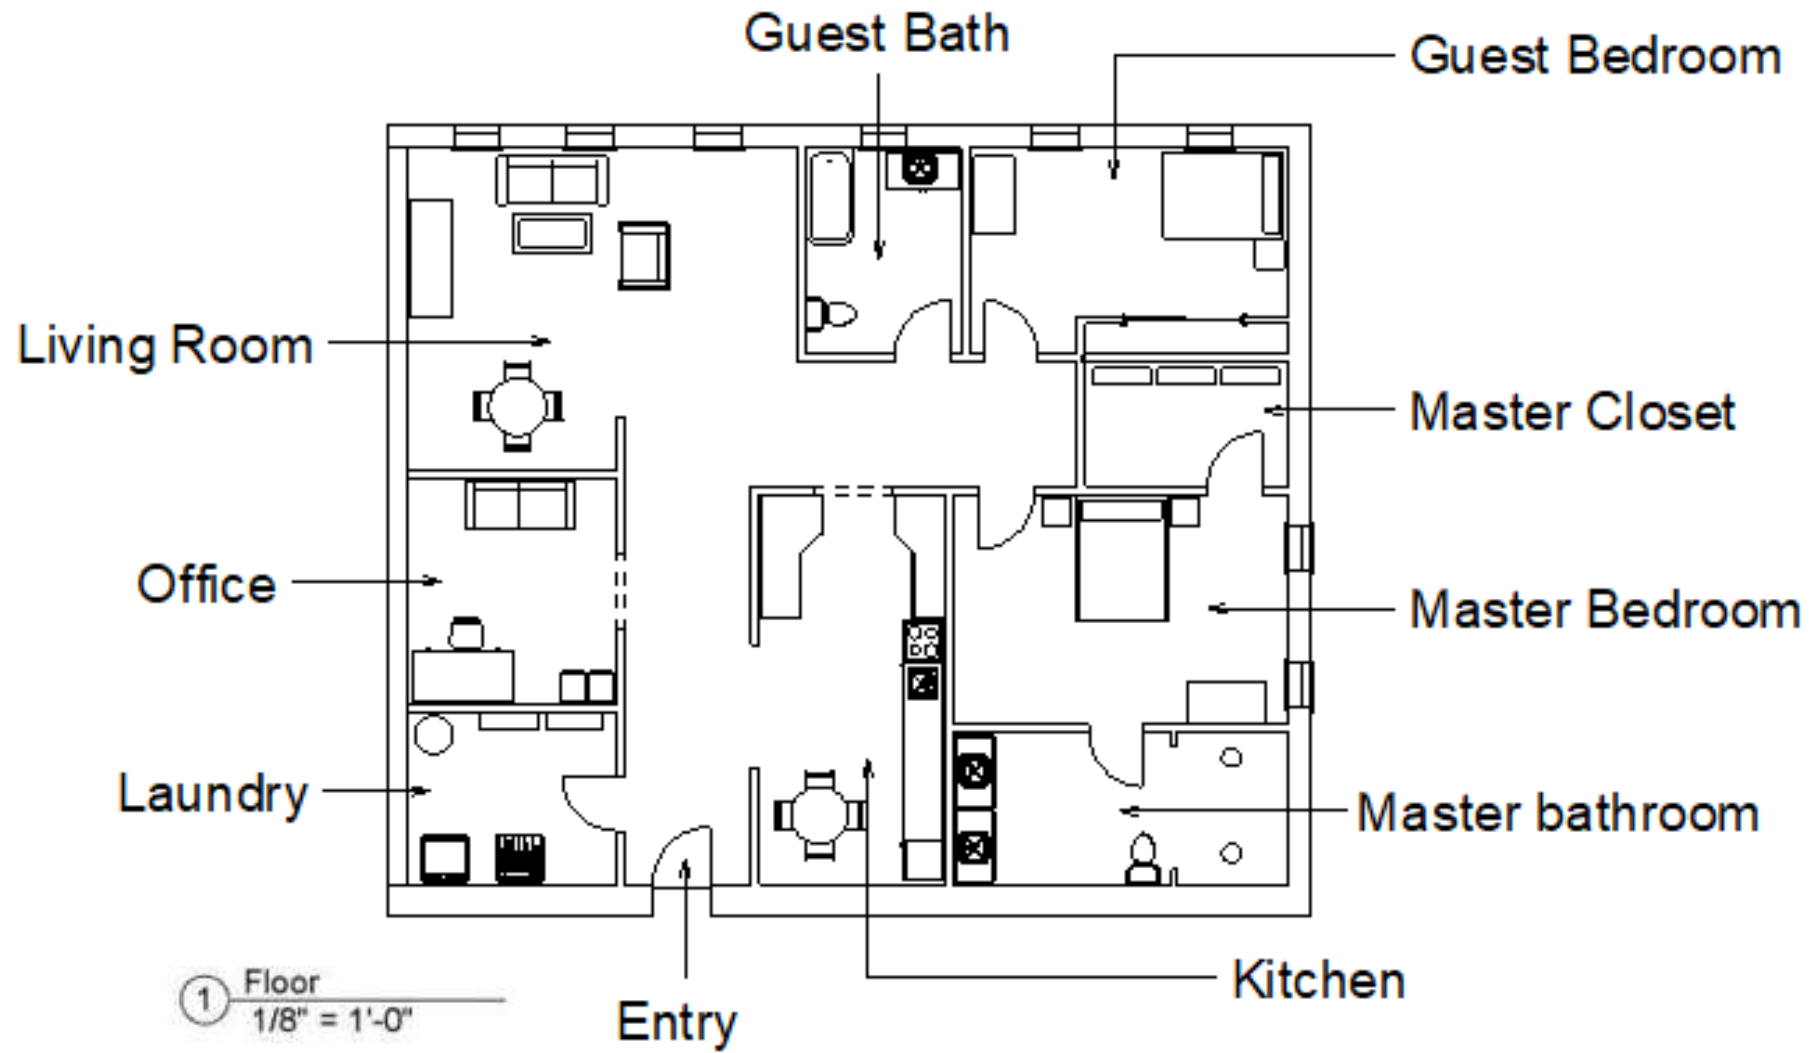

Portfolio 3

Corey Eads
29 April 2021
IDSN 3102

Furniture Plan

Reflected Ceiling Plan

*Rendered
Perspective Views*

Entry

Living Room

Master Bedroom

The background features two large, overlapping, curved lines. One line is a light blue color and the other is a light green color. They are positioned in the top right and bottom left corners of the page, framing the central text.

Gypsum Wallboard

Wood Flooring

Master Bedroom

Option 1

Popcorn Ceiling

Bauhaus Tv Stand

Bauhaus Style Bed

Bauhaus Nightstand