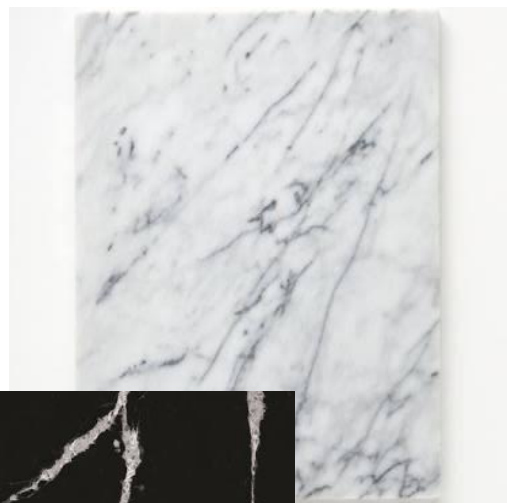

Kitchen: Furniture and Finishes

Option 1