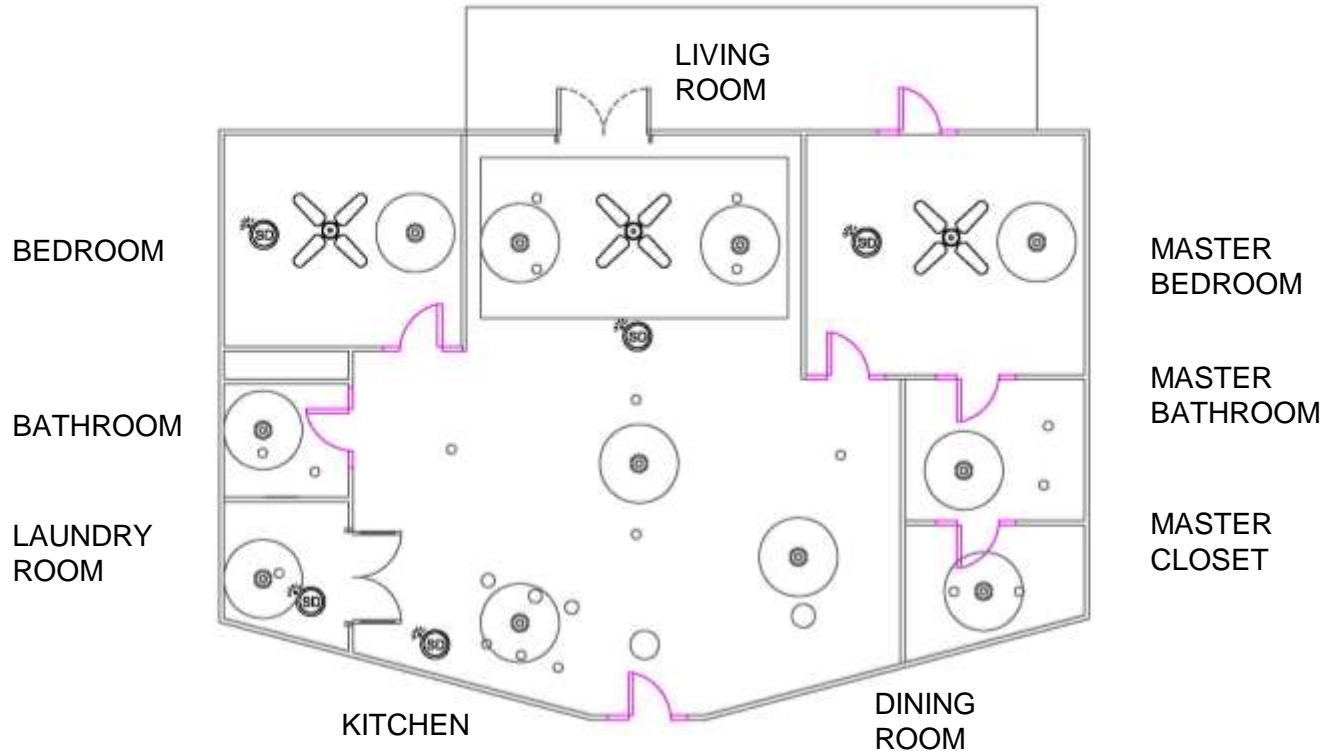

Portfolio 3

Cassidy Grace

Furniture Plan

Reflected Ceiling Plan

Other Design Considerations

Color Rationale: The palette for this apartment consists of various shades of primary colors and neutrals. The Bauhaus style was famous for its use of strictly primary and neutral colors so this apartment had to incorporate all of those.

Furniture and Finishes: Living Room 1

Citrus Punch
KM5314

Furniture and Finishes: Living Room 2

Eider White SW 7014

Furniture and Finishes: Kitchen 1

Furniture and Finishes: Kitchen 2

Furniture and Finishes: Bedroom 1

Citrus Punch
KM5314

Furniture and Finishes: Living Room 2

Eider White SW 7014

Walkthrough

https://youtu.be/2qGtocio2_0