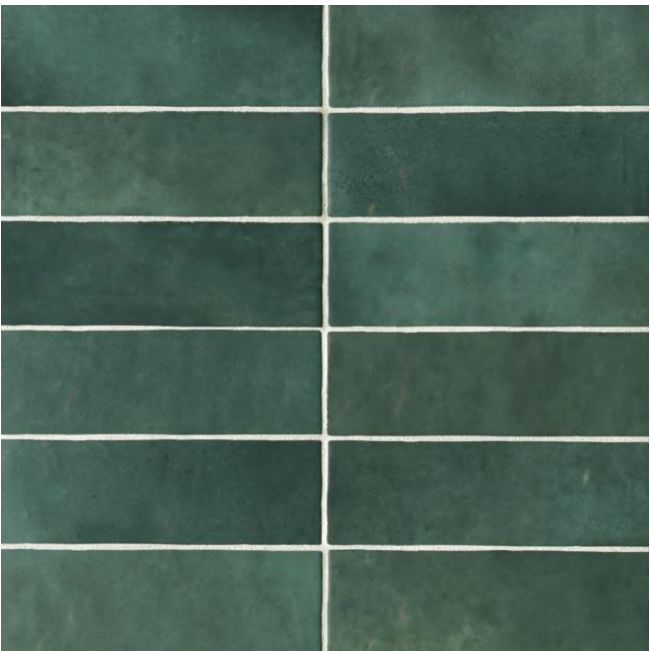

Furniture and Finishes – Primary Bathroom

Wall Tiles

Décor and Paint Colors

Option 1

Wall Sconce

Décor and Paint Colors

Option 2