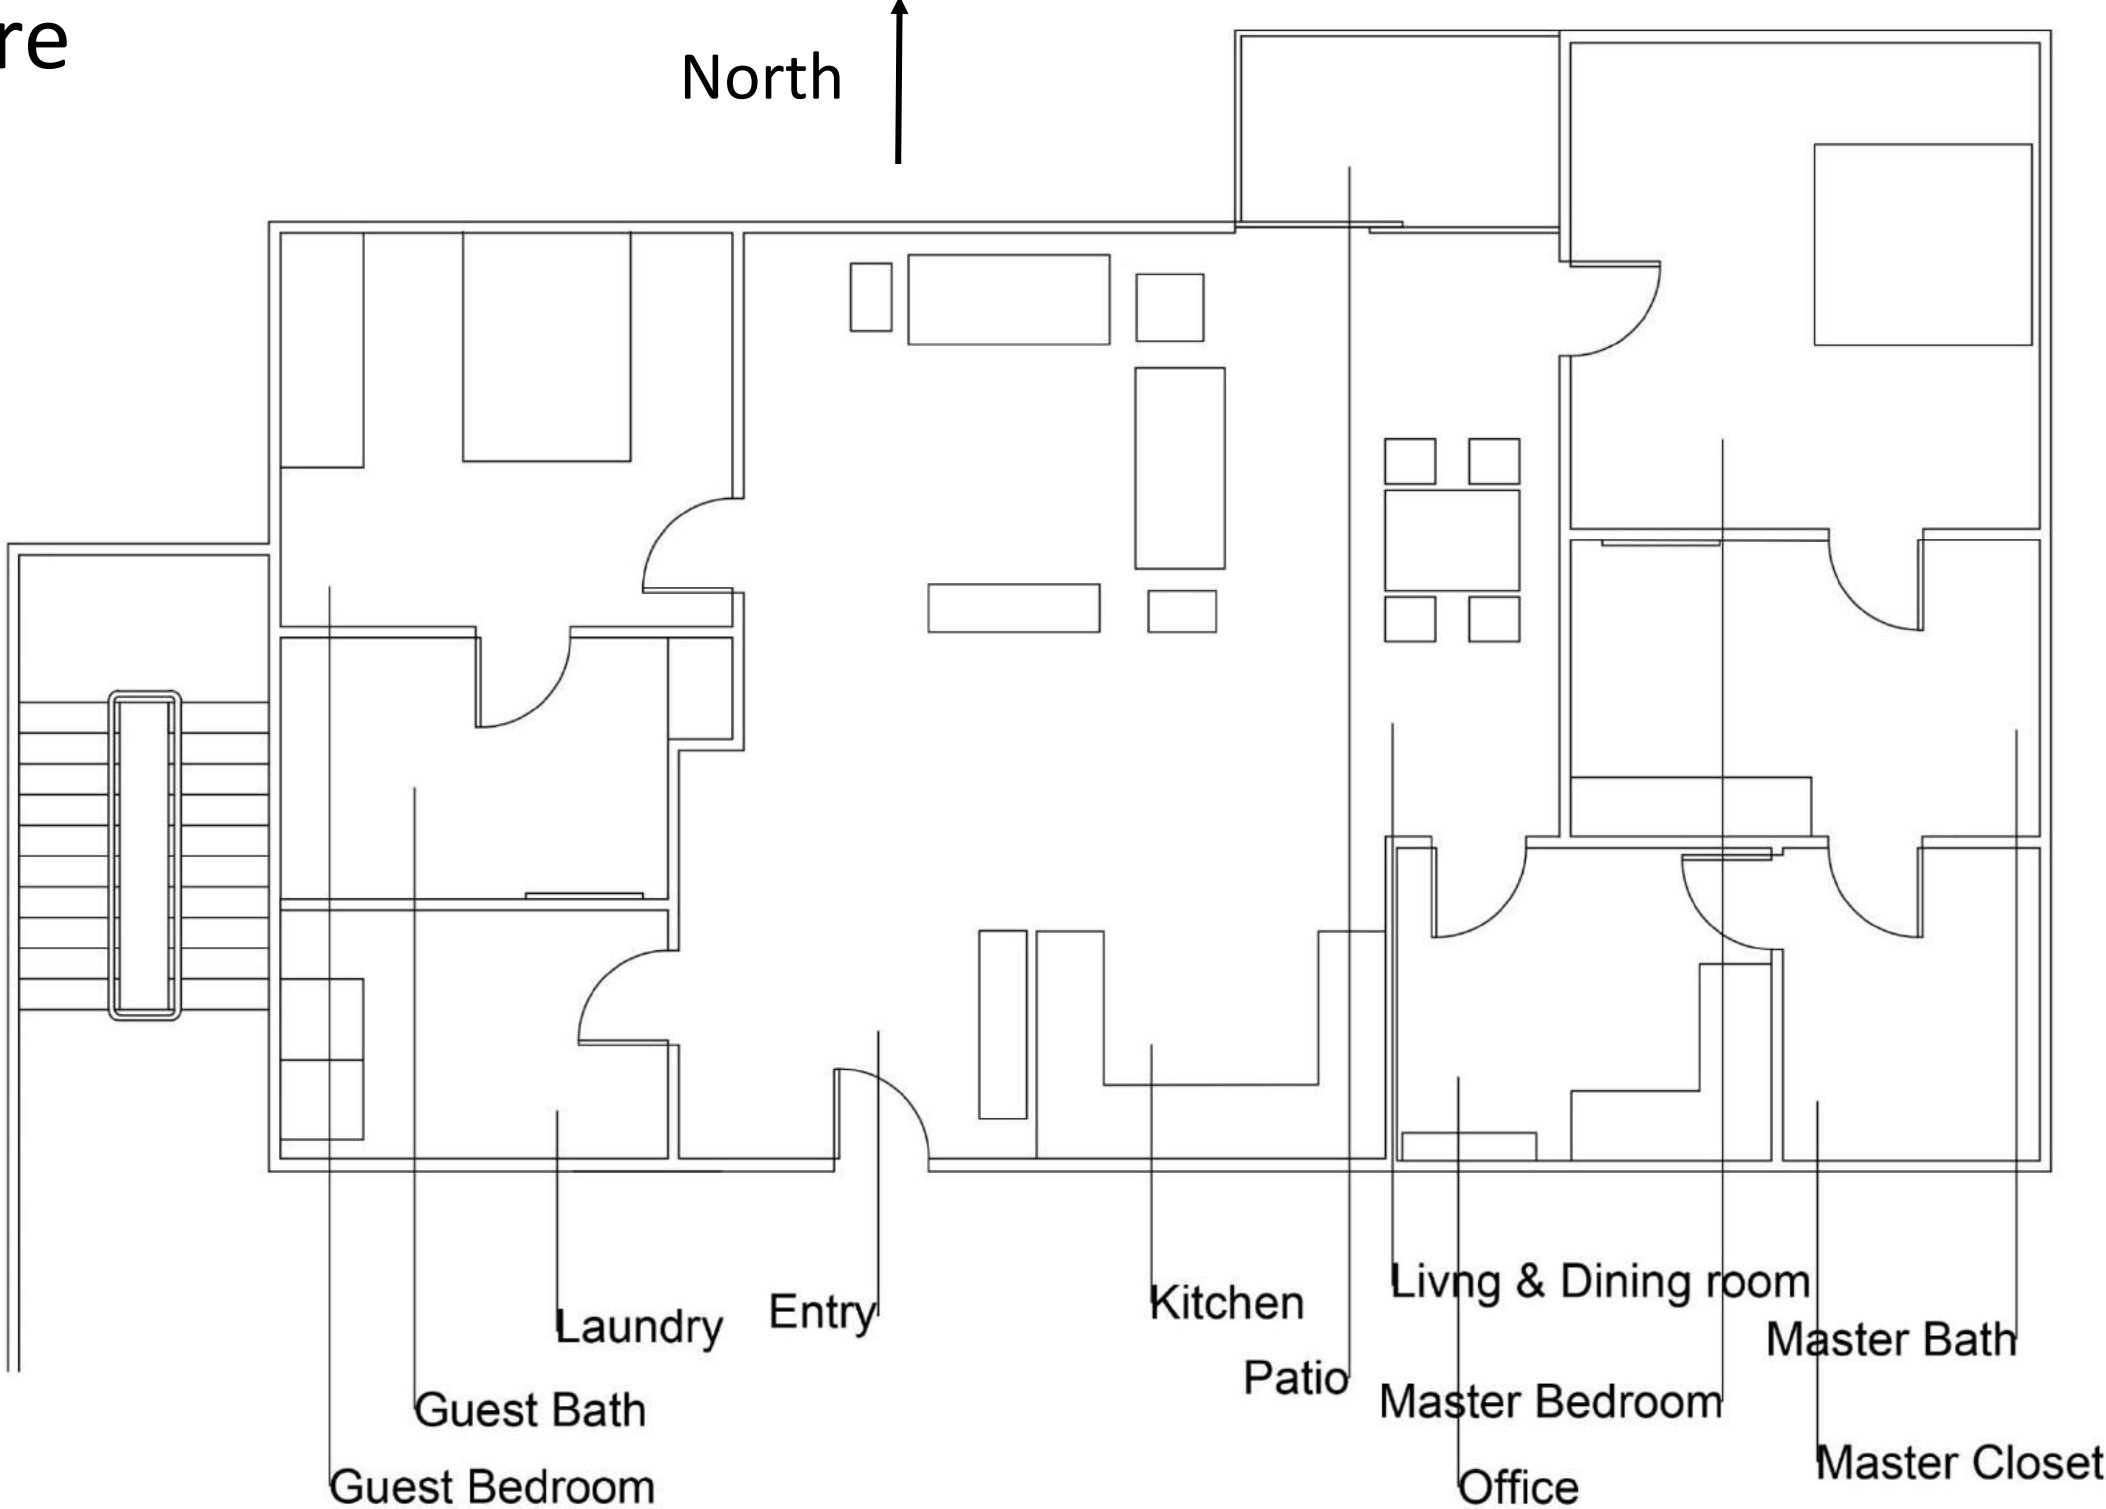

## Senior Living Condo

- Portfolio 3 Final Schematic Design
- Anna Overton
- IDSN 3202
- Spring Semester 2021

# Furniture Plan

# Living Room