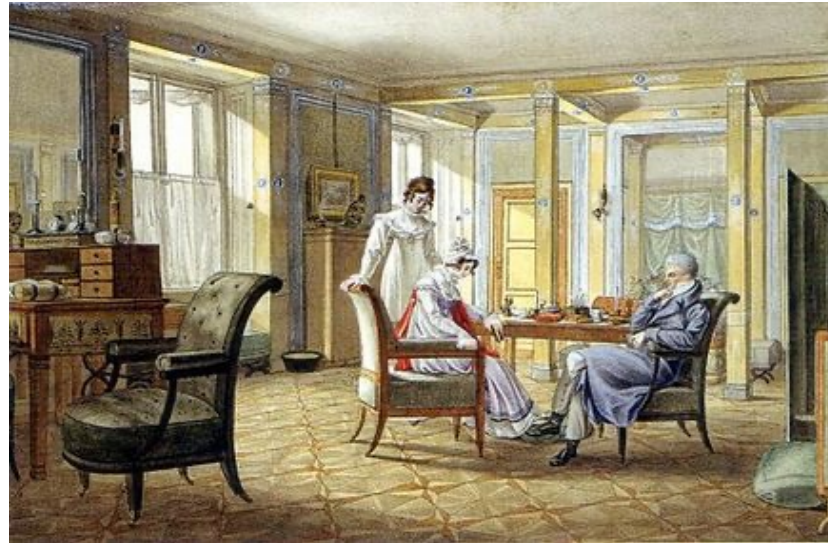

Guest Bathroom

Reflected Ceiling Plan

► Scale= 1/8"=1'

Color Rationale

- ▶ Cool colors such as greens, yellows, tans, and blues are predominant in Biedermeier style design, which the tenant is an expert in
- ▶ Cool colors are calming which is beneficial to seniors
- ▶ They imitate the environment, like the grass, sun, and sky and emphasizes biophilic design