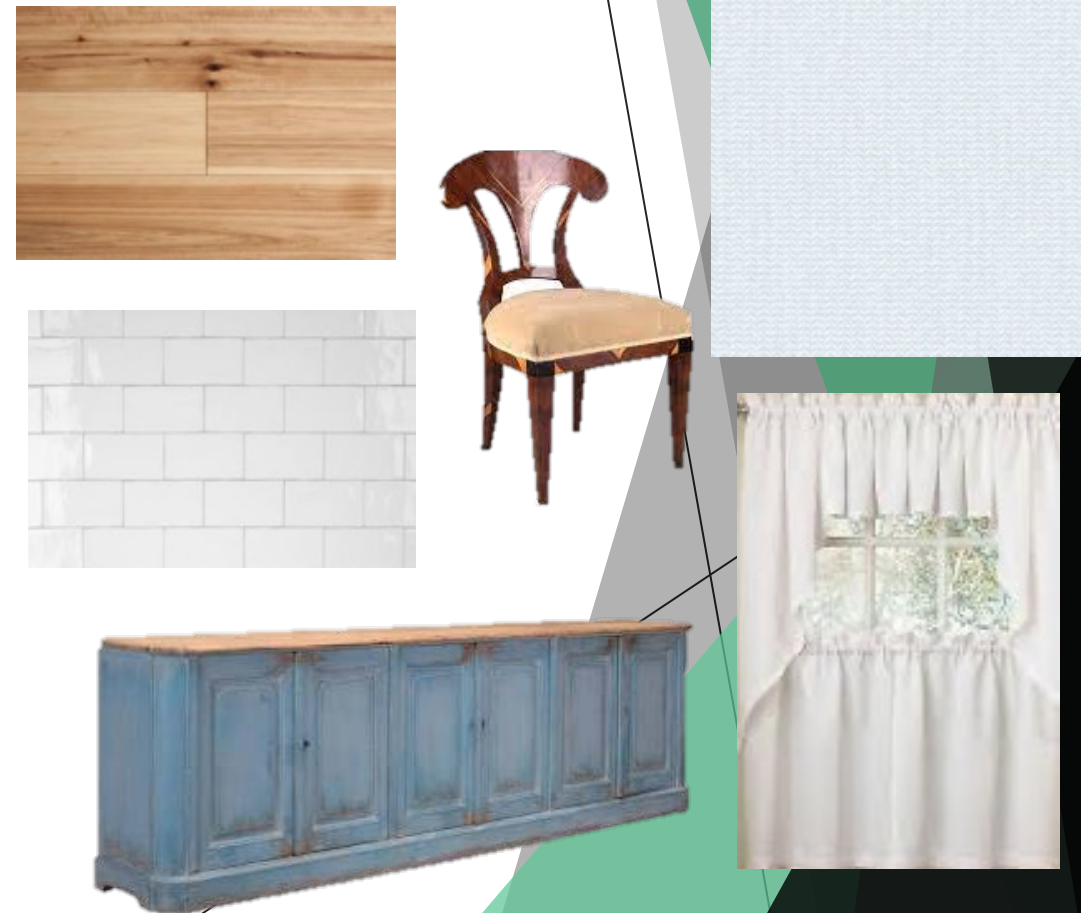

Guest Bathroom

Reflected Ceiling Plan

► Scale= 1/8"=1'

Color Rationale

- ▶ Cool colors such as greens, yellows, tans, and blues are predominant in Biedermeier style design, which the tenant is an expert in
- ▶ Cool colors are calming which is beneficial to seniors
- ▶ They imitate the environment, like the grass, sun, and sky and emphasizes biophilic design

Living Room Perspective

Furniture and Finishes

Option 1

Option 2

Kitchen Perspective

Furniture and Finishes

Option 1

Option 2

Master Bedroom Perspective

Furniture and Finishes

Option 1

Option 2

Walkthrough With Narrative

<https://vimeo.com/542460917>