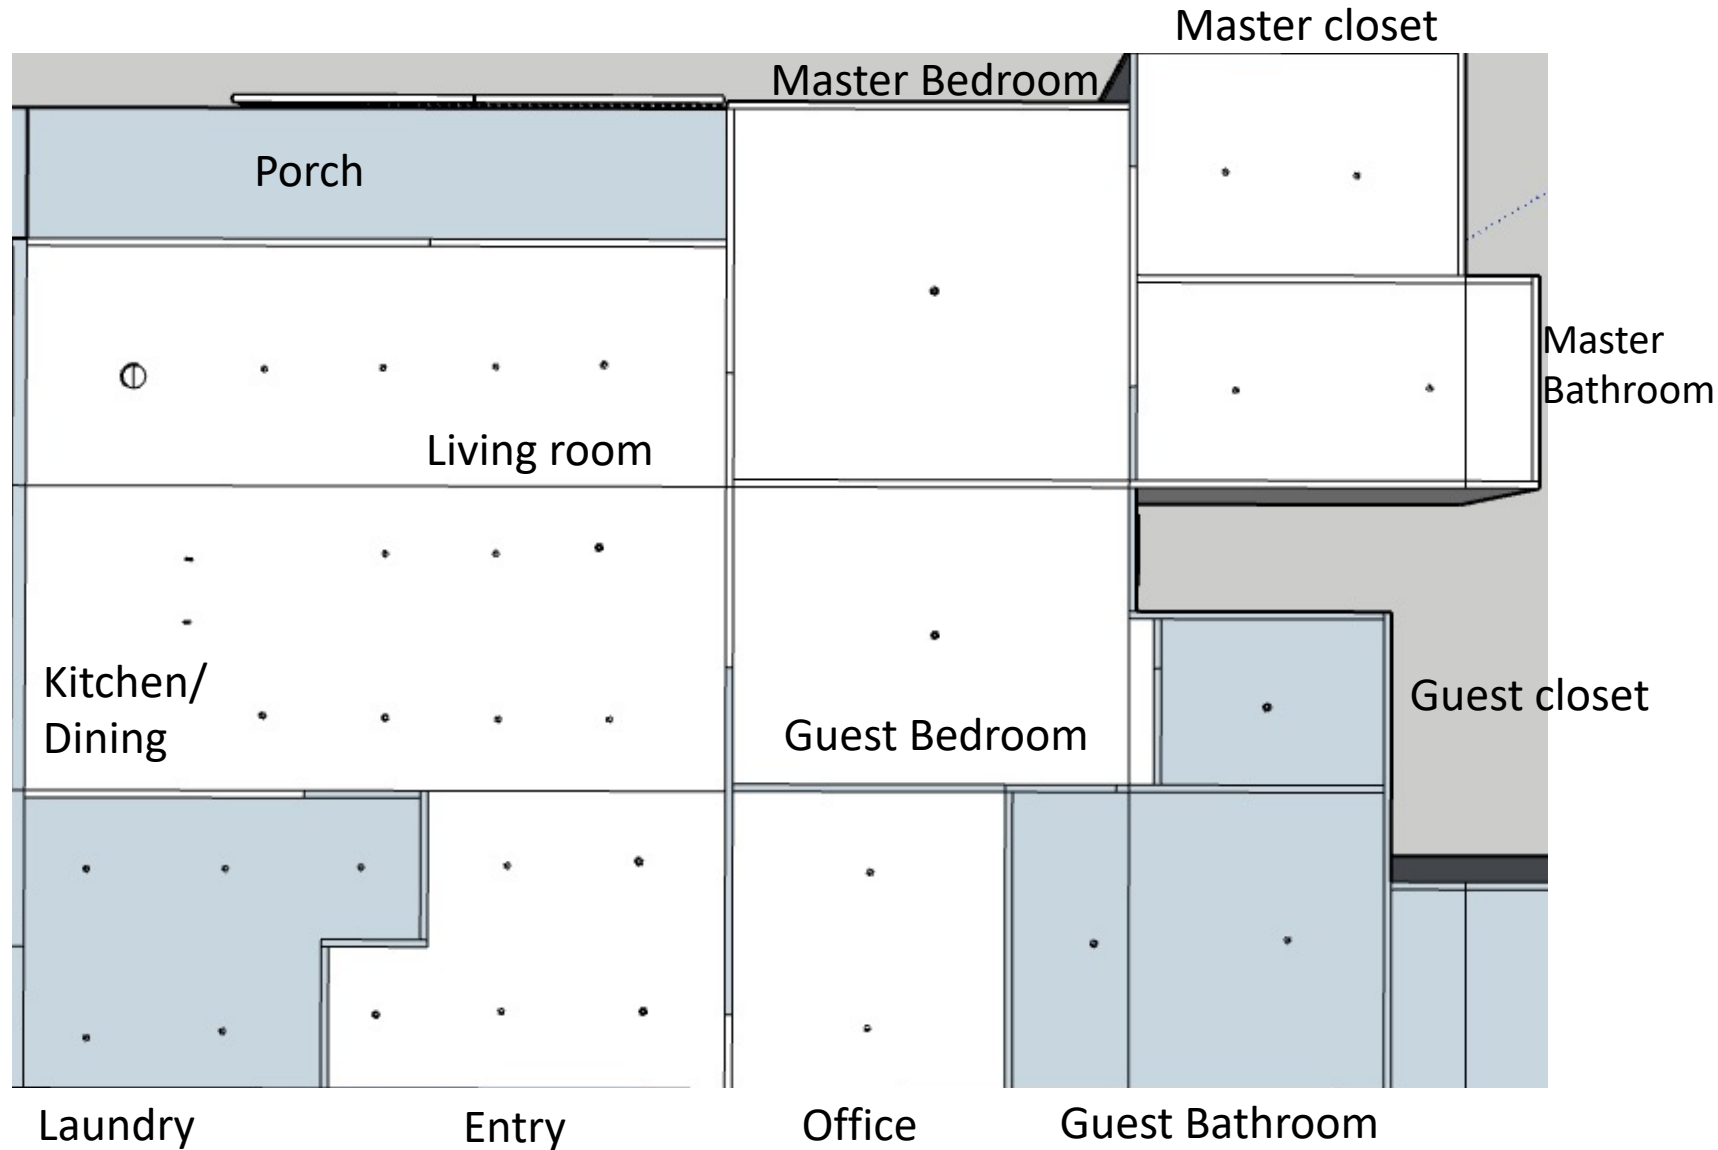

Portfolio 3

IDSN 3202 Madison
Resavy

Final Furniture Plan

Not to Scale

Reflected Ceiling Plan

Not to Scale

Entry light x2

Overhead lights x 29

Dining room light x1

Light/Fan x3

Island lights x2

Concept:

Lake Shore

- The proposed color palette for this space is neutral to create a calming feel
- There will be gray and black along with some pops of green and white to balance out the unit
- The space will have clean lines and will consist of geometric shapes to follow the Biedermeier style
- The unit will have balanced proportions, simple forms and will use light colors with dark contrasts
- The proposed color palette helps create the desired atmosphere in the space by creating a clean, simple space that is open concept allowing for a more inviting space while following the Biedermeier style

LIVING ROOM

LIVING ROOM