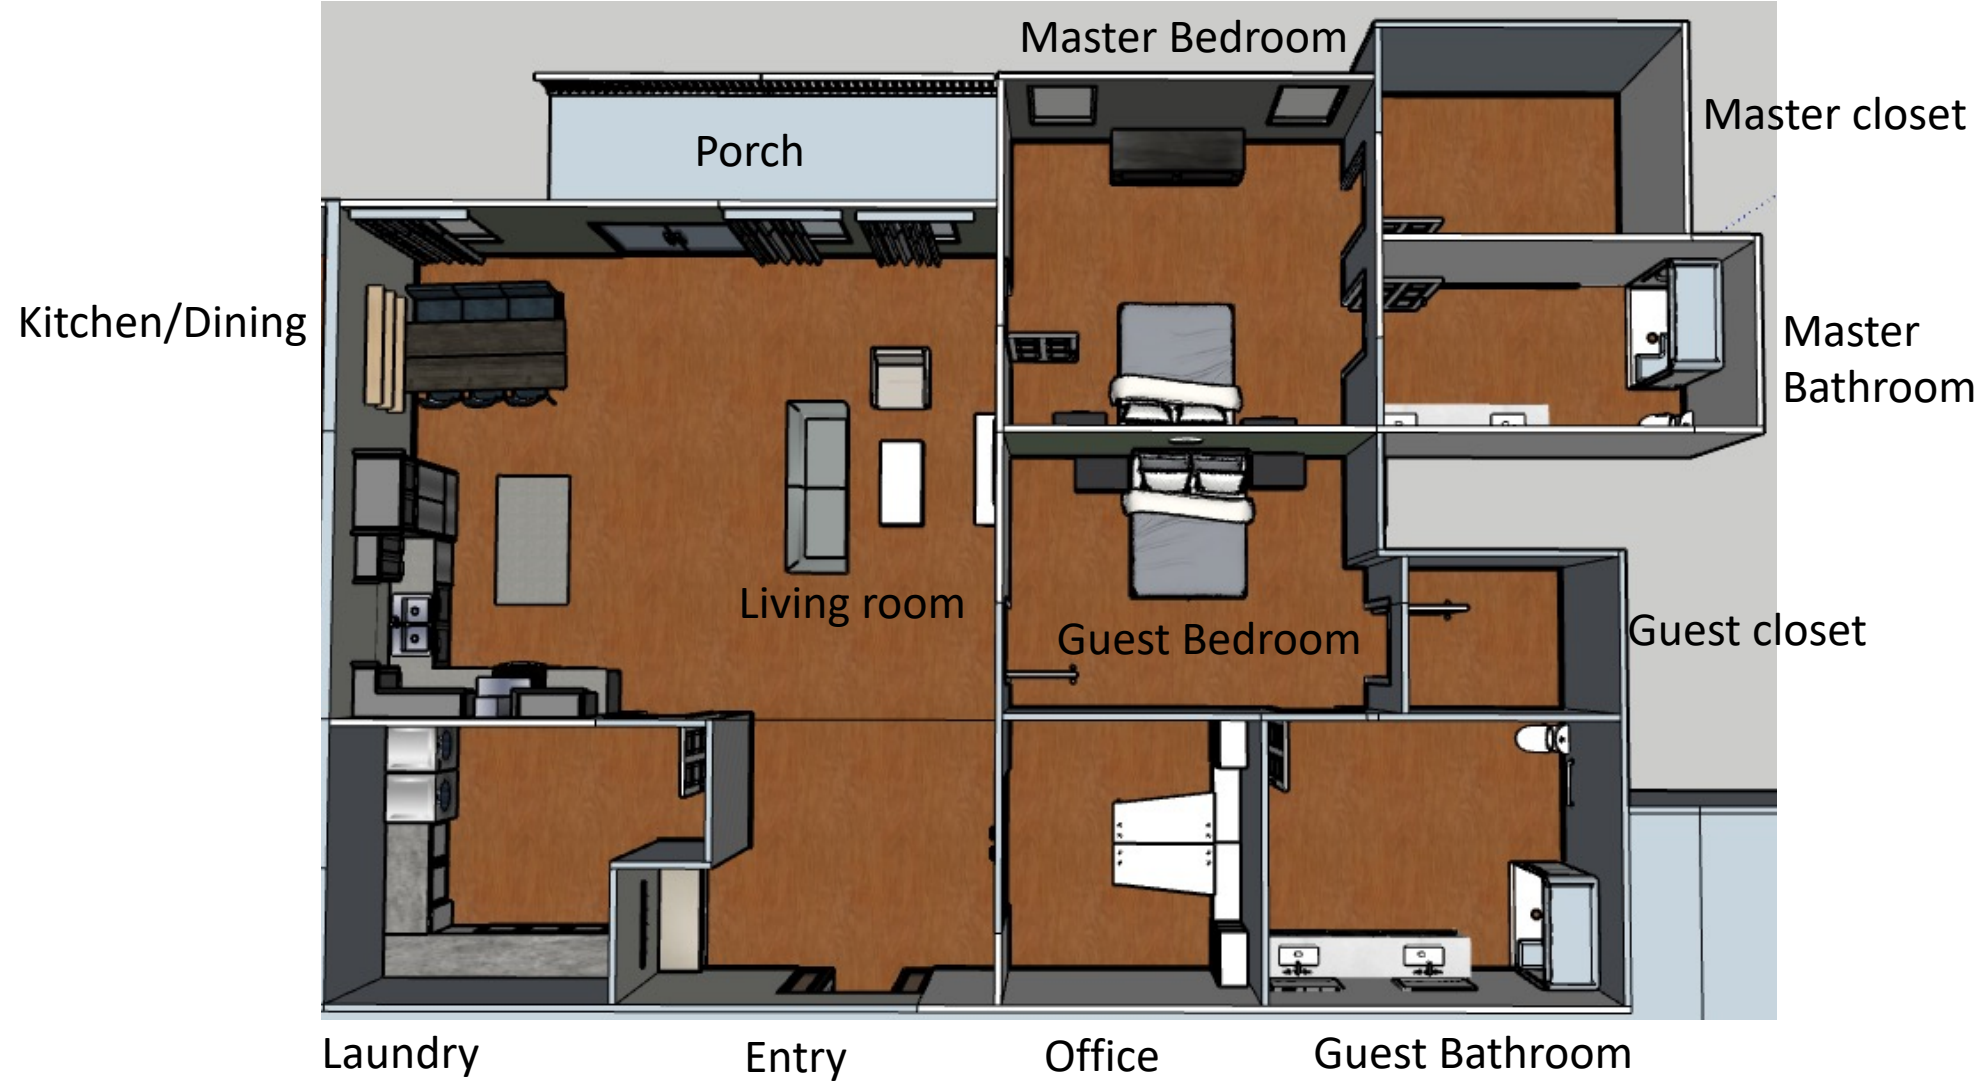

Portfolio 3

IDSN 3202 Madison
Resavy

Final Furniture Plan

Not to Scale

Reflected Ceiling Plan

Not to Scale

Entry light x2

Overhead lights x 29

Dining room light x1

Light/Fan x3

Island lights x2

Concept:

Lake Shore

- The proposed color palette for this space is neutral to create a calming feel
- There will be gray and black along with some pops of green and white to balance out the unit
- The space will have clean lines and will consist of geometric shapes to follow the Biedermeier style
- The unit will have balanced proportions, simple forms and will use light colors with dark contrasts
- The proposed color palette helps create the desired atmosphere in the space by creating a clean, simple space that is open concept allowing for a more inviting space while following the Biedermeier style

LIVING ROOM

LIVING ROOM