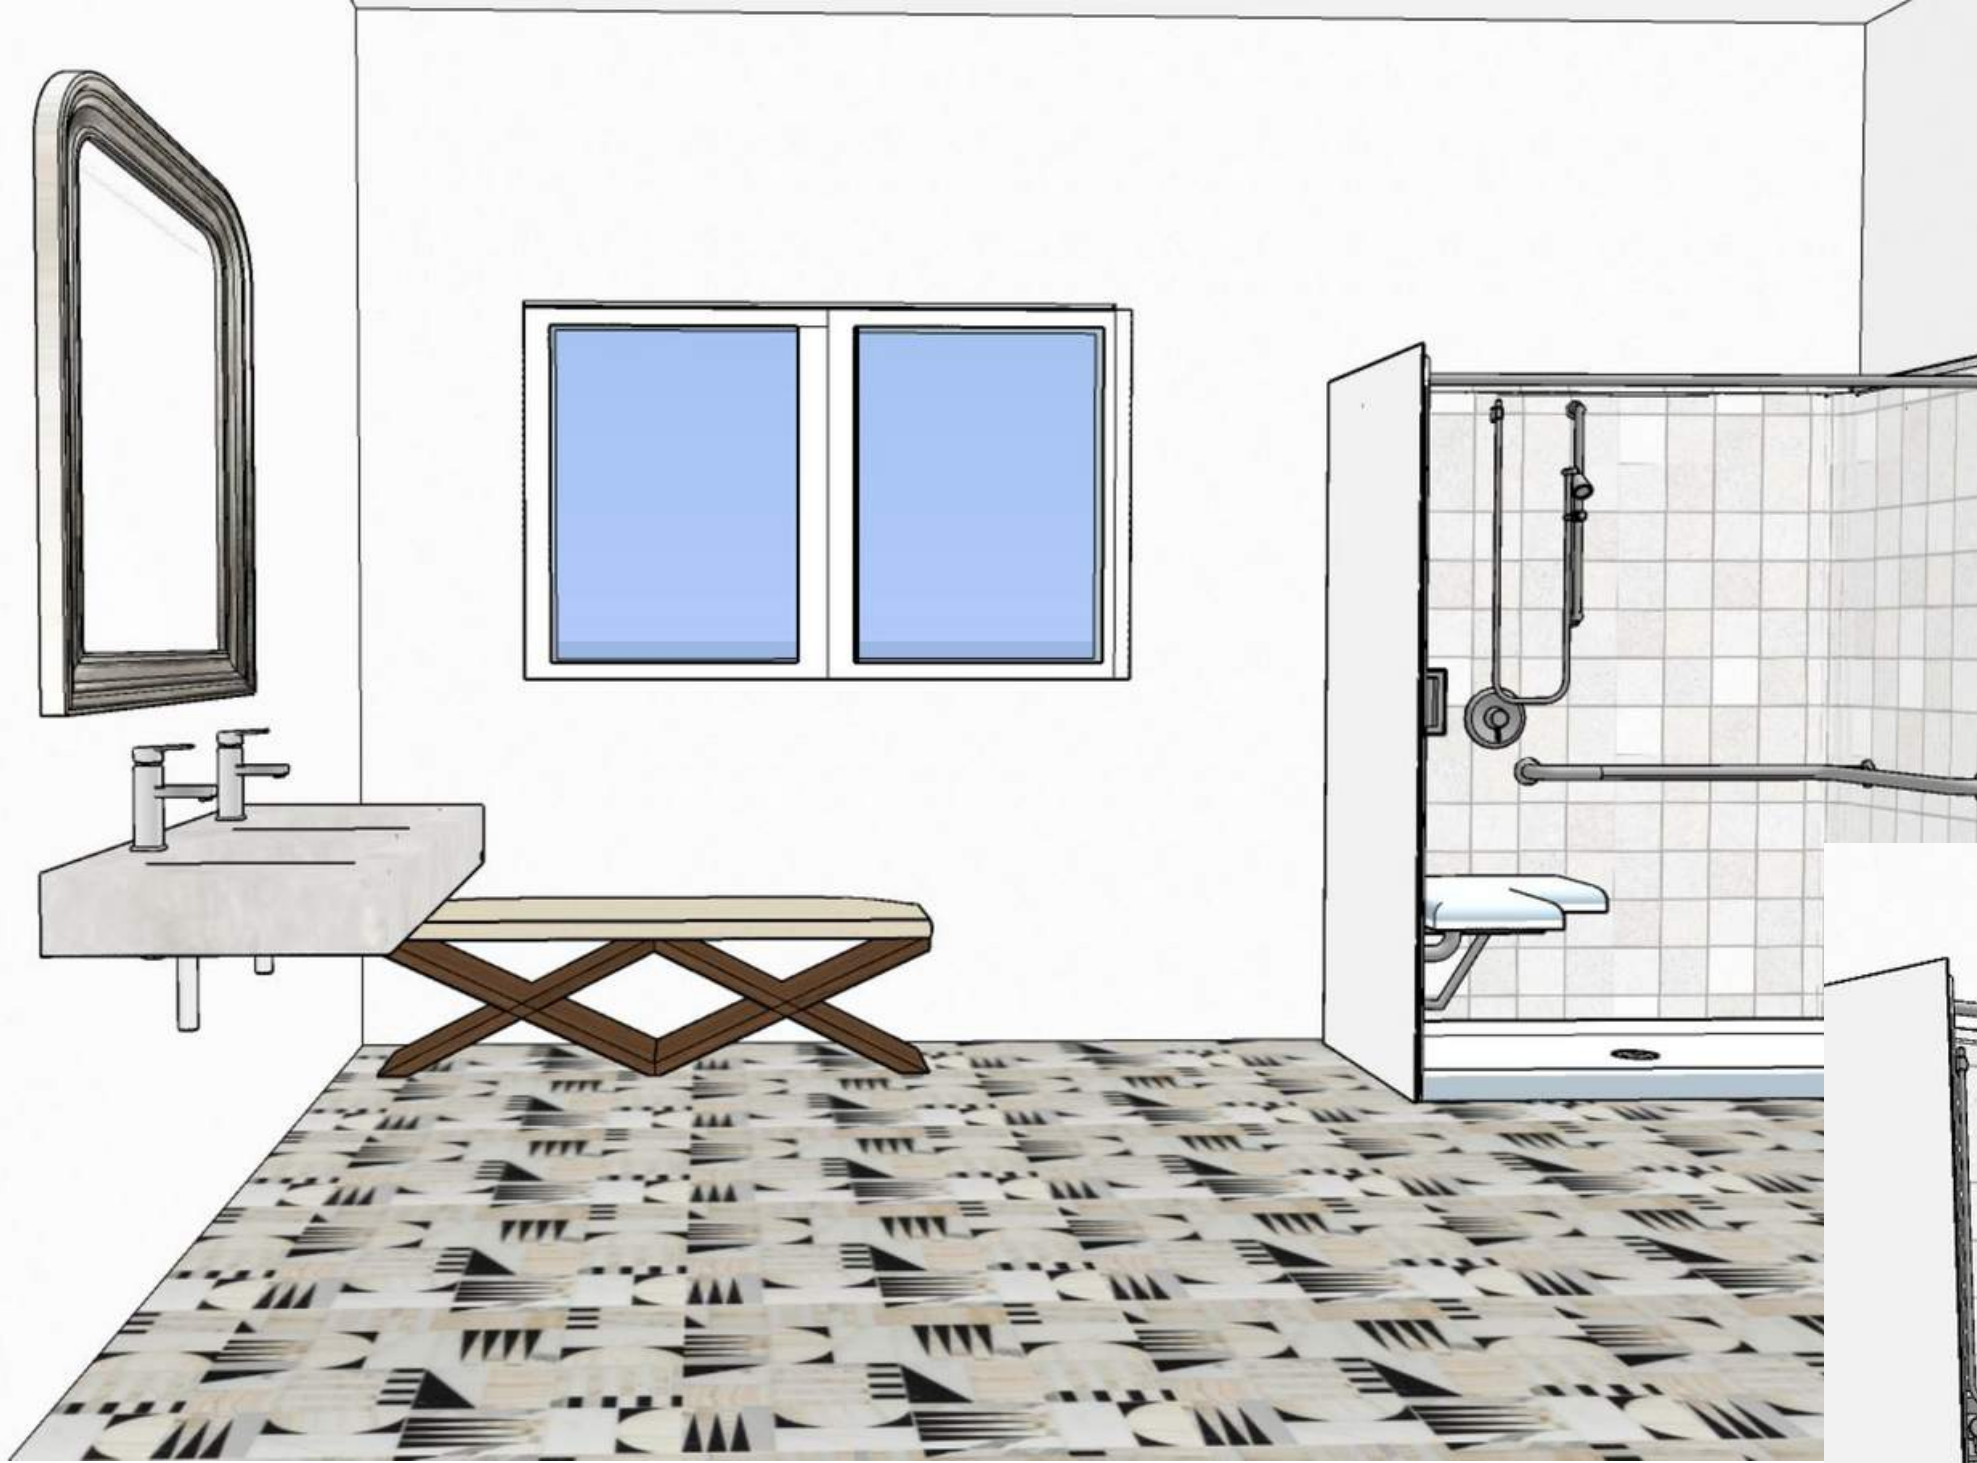

 Ceiling Fan

 Recessed lighting

Outdoor Patio

Bedroom Two

Bedroom One

Living Room

Closet

Bathroom One

Laundry/Hvac

Closet

kitchen

Bathroom Two

Color Rationale

Based off of Bauhaus Design In private residence In Brussels, Belgium.
Neutral tones with distinct orange and yellow color throughout the space.
Fine lines. Fresh, new and modern.

Furniture & Finishes Living Room

Option 1

Option 2

Living Room

Furniture and Finishes Master Bedroom

Option 1

Option 2

Master Bedroom

Furniture and Finishes Master Bathroom

Option 1

Option 2

Master Bathroom

Furniture and Finishes Patio

Option 1

Option 2

Patio