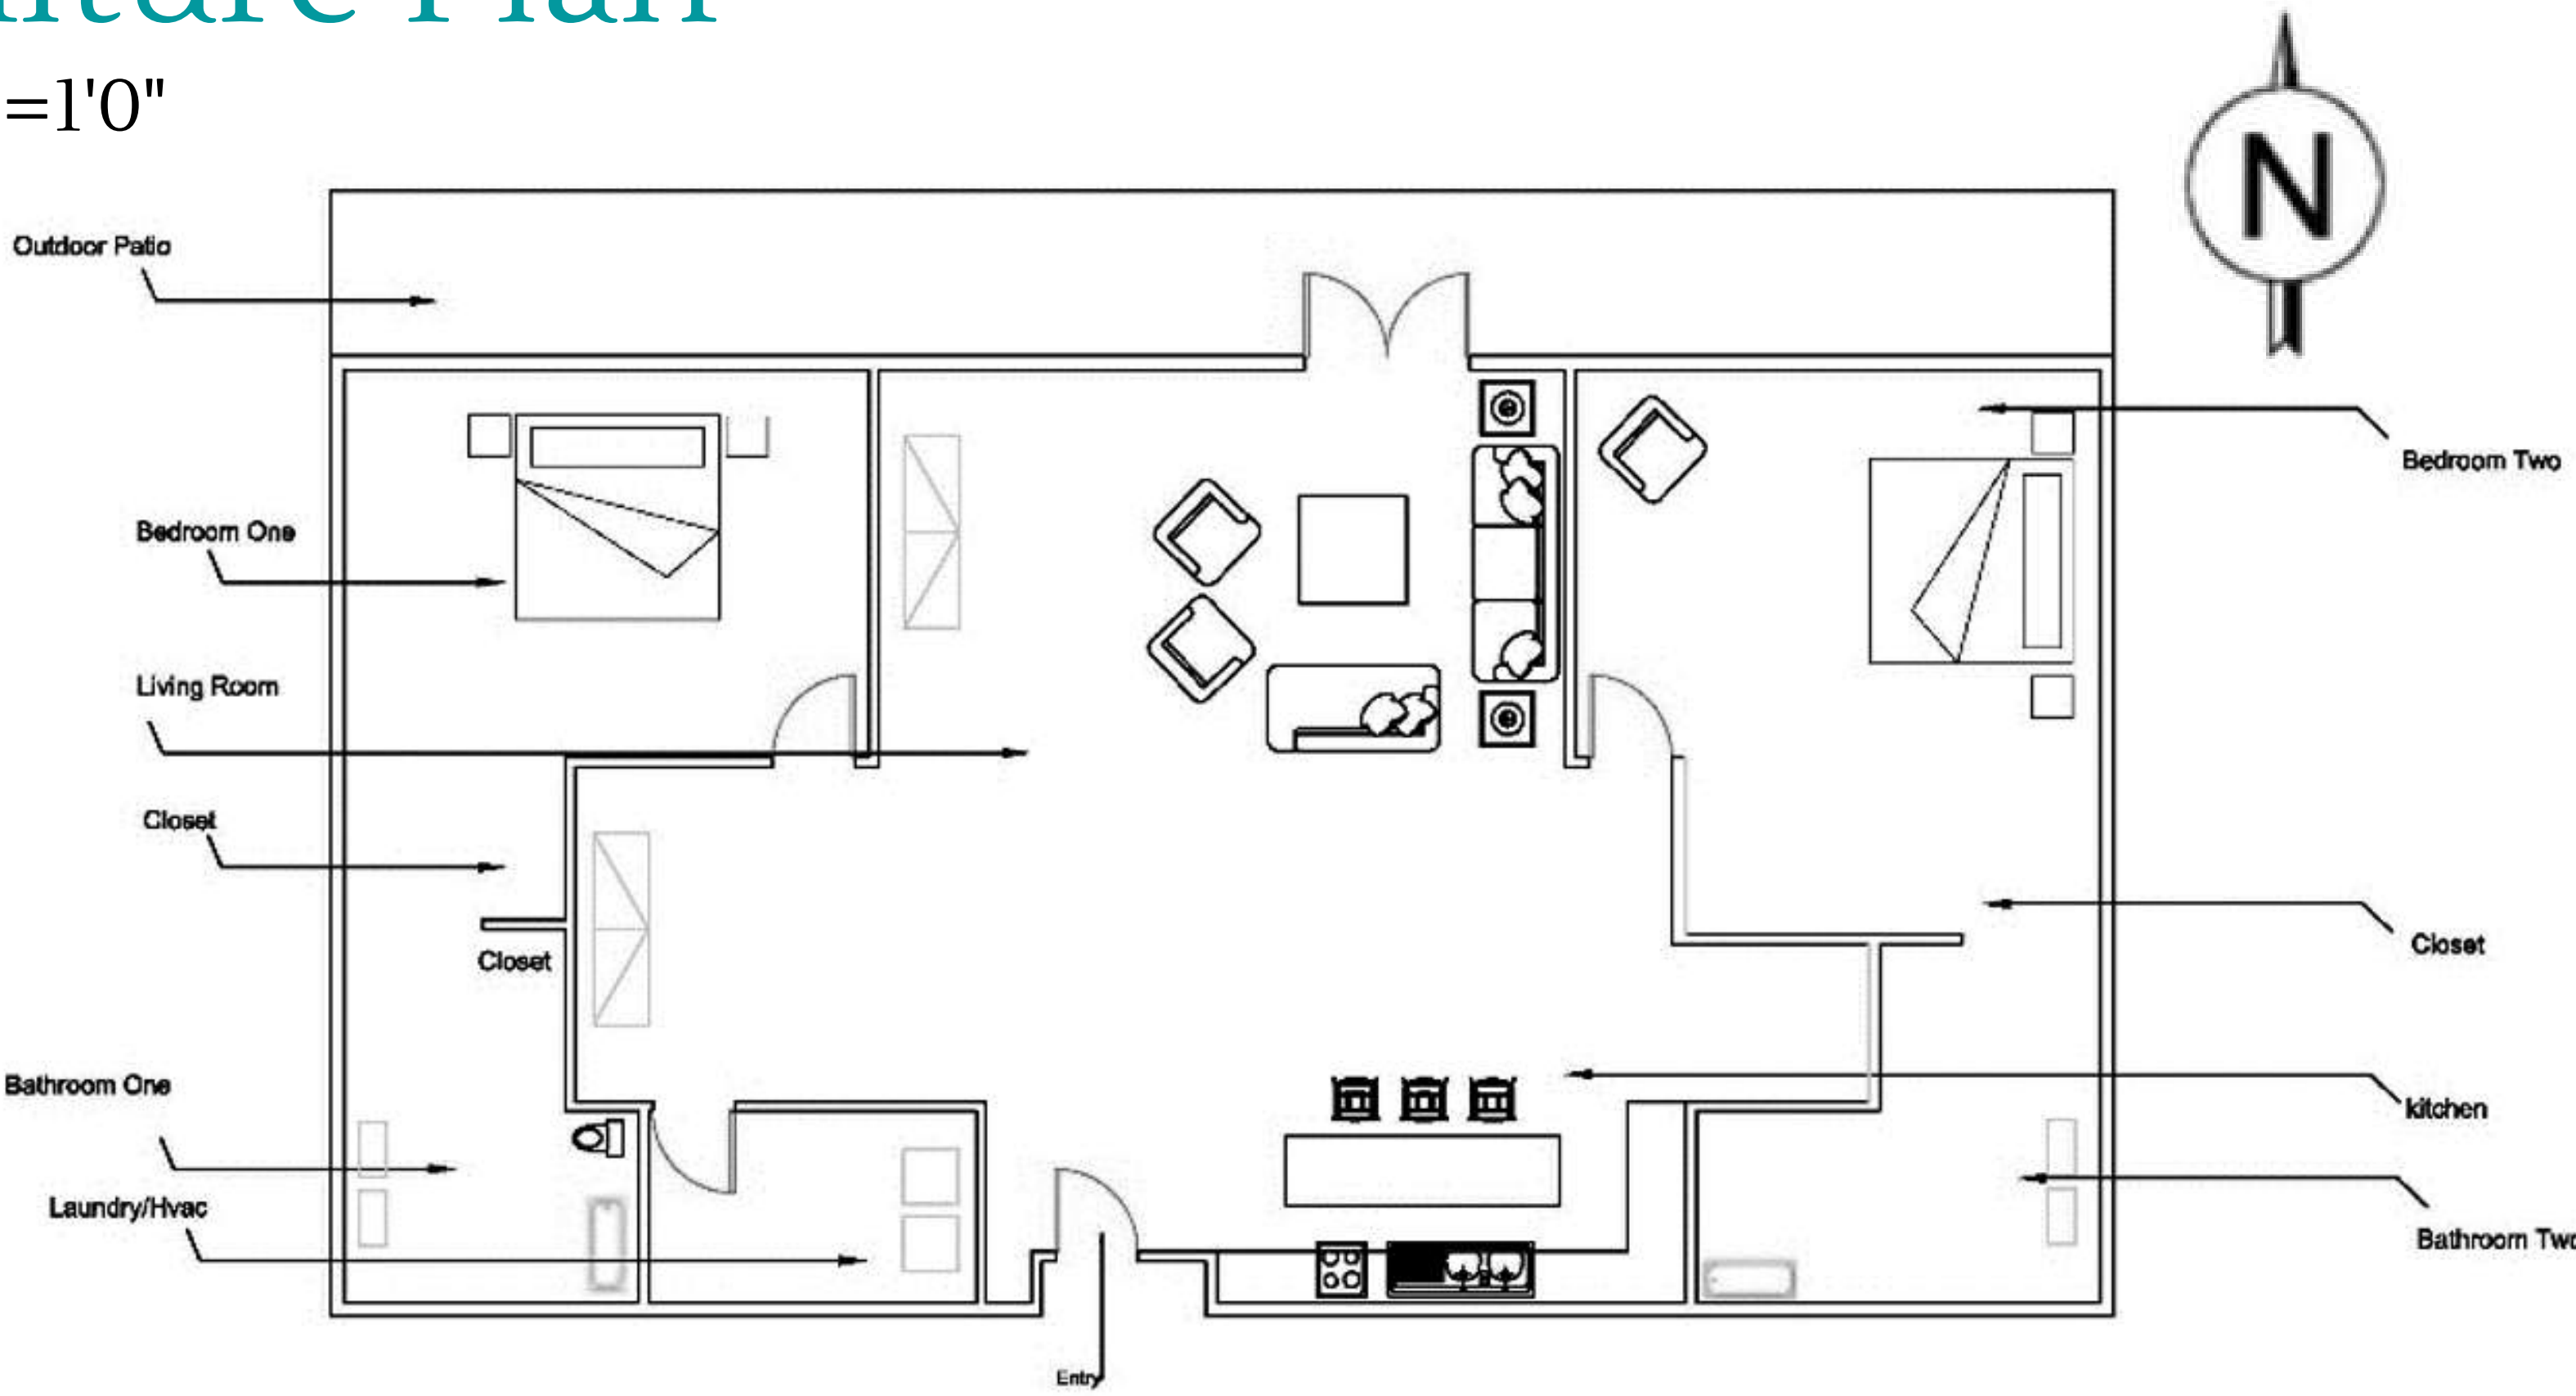

PORTFOLIO THREE SENIOR LIVING

IDSN 3202
Kate Sparling
Spring 2021

Furniture Plan

Scale: 1/8"=1'0"

RCP Plan

Scale: 1/8"=1'0"

 sprinkler

 smoke detector

 Ceiling Fan

 Recessed lighting

Outdoor Patio

Bedroom Two

Bedroom One

Living Room

Closet

Bathroom One

Laundry/Hvac

Closet

kitchen

Bathroom Two

Color Rationale

Based off of Bauhaus Design In private residence In Brussels, Belgium.
Neutral tones with distinct orange and yellow color throughout the space.
Fine lines. Fresh, new and modern.