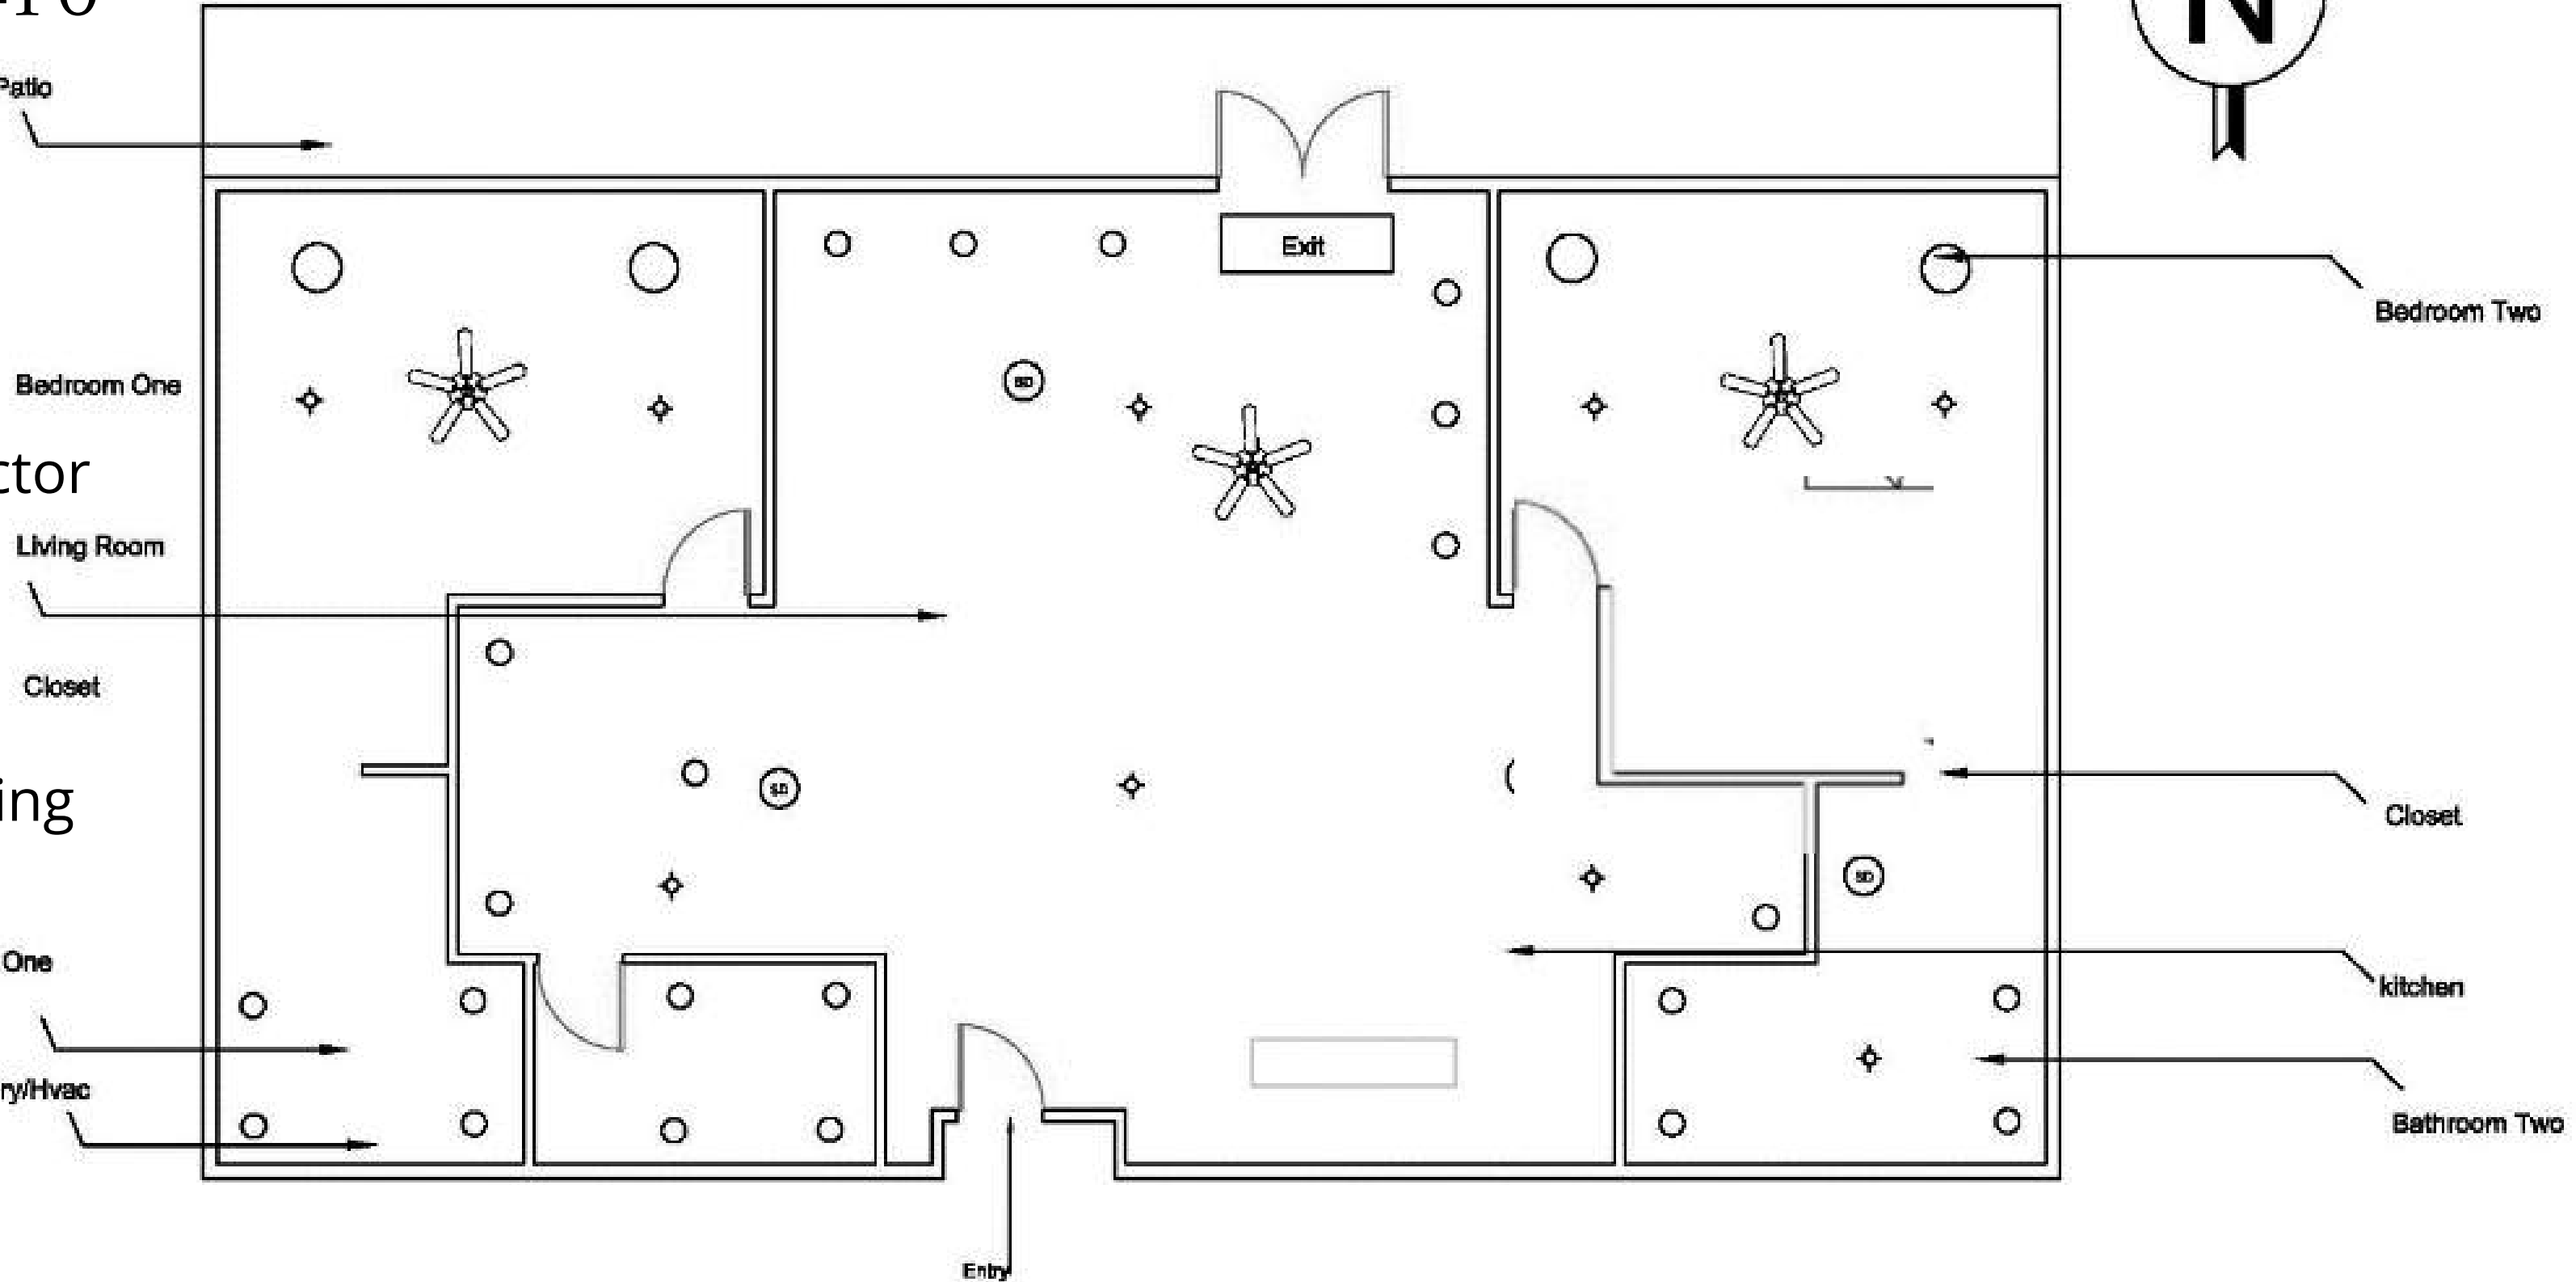

PORTFOLIO THREE SENIOR LIVING

IDSN 3202
Kate Sparling
Spring 2021

Furniture Plan

Scale: 1/8"=1'0"

RCP Plan

Scale: 1/8"=1'0"

 sprinkler

 smoke detector

 Ceiling Fan

 Recessed lighting

Outdoor Patio

Bedroom Two

Bedroom One

Living Room

Closet

Bathroom One

Laundry/Hvac

Closet

kitchen

Bathroom Two

Color Rationale

Based off of Bauhaus Design In private residence In Brussels, Belgium.
Neutral tones with distinct orange and yellow color throughout the space.
Fine lines. Fresh, new and modern.