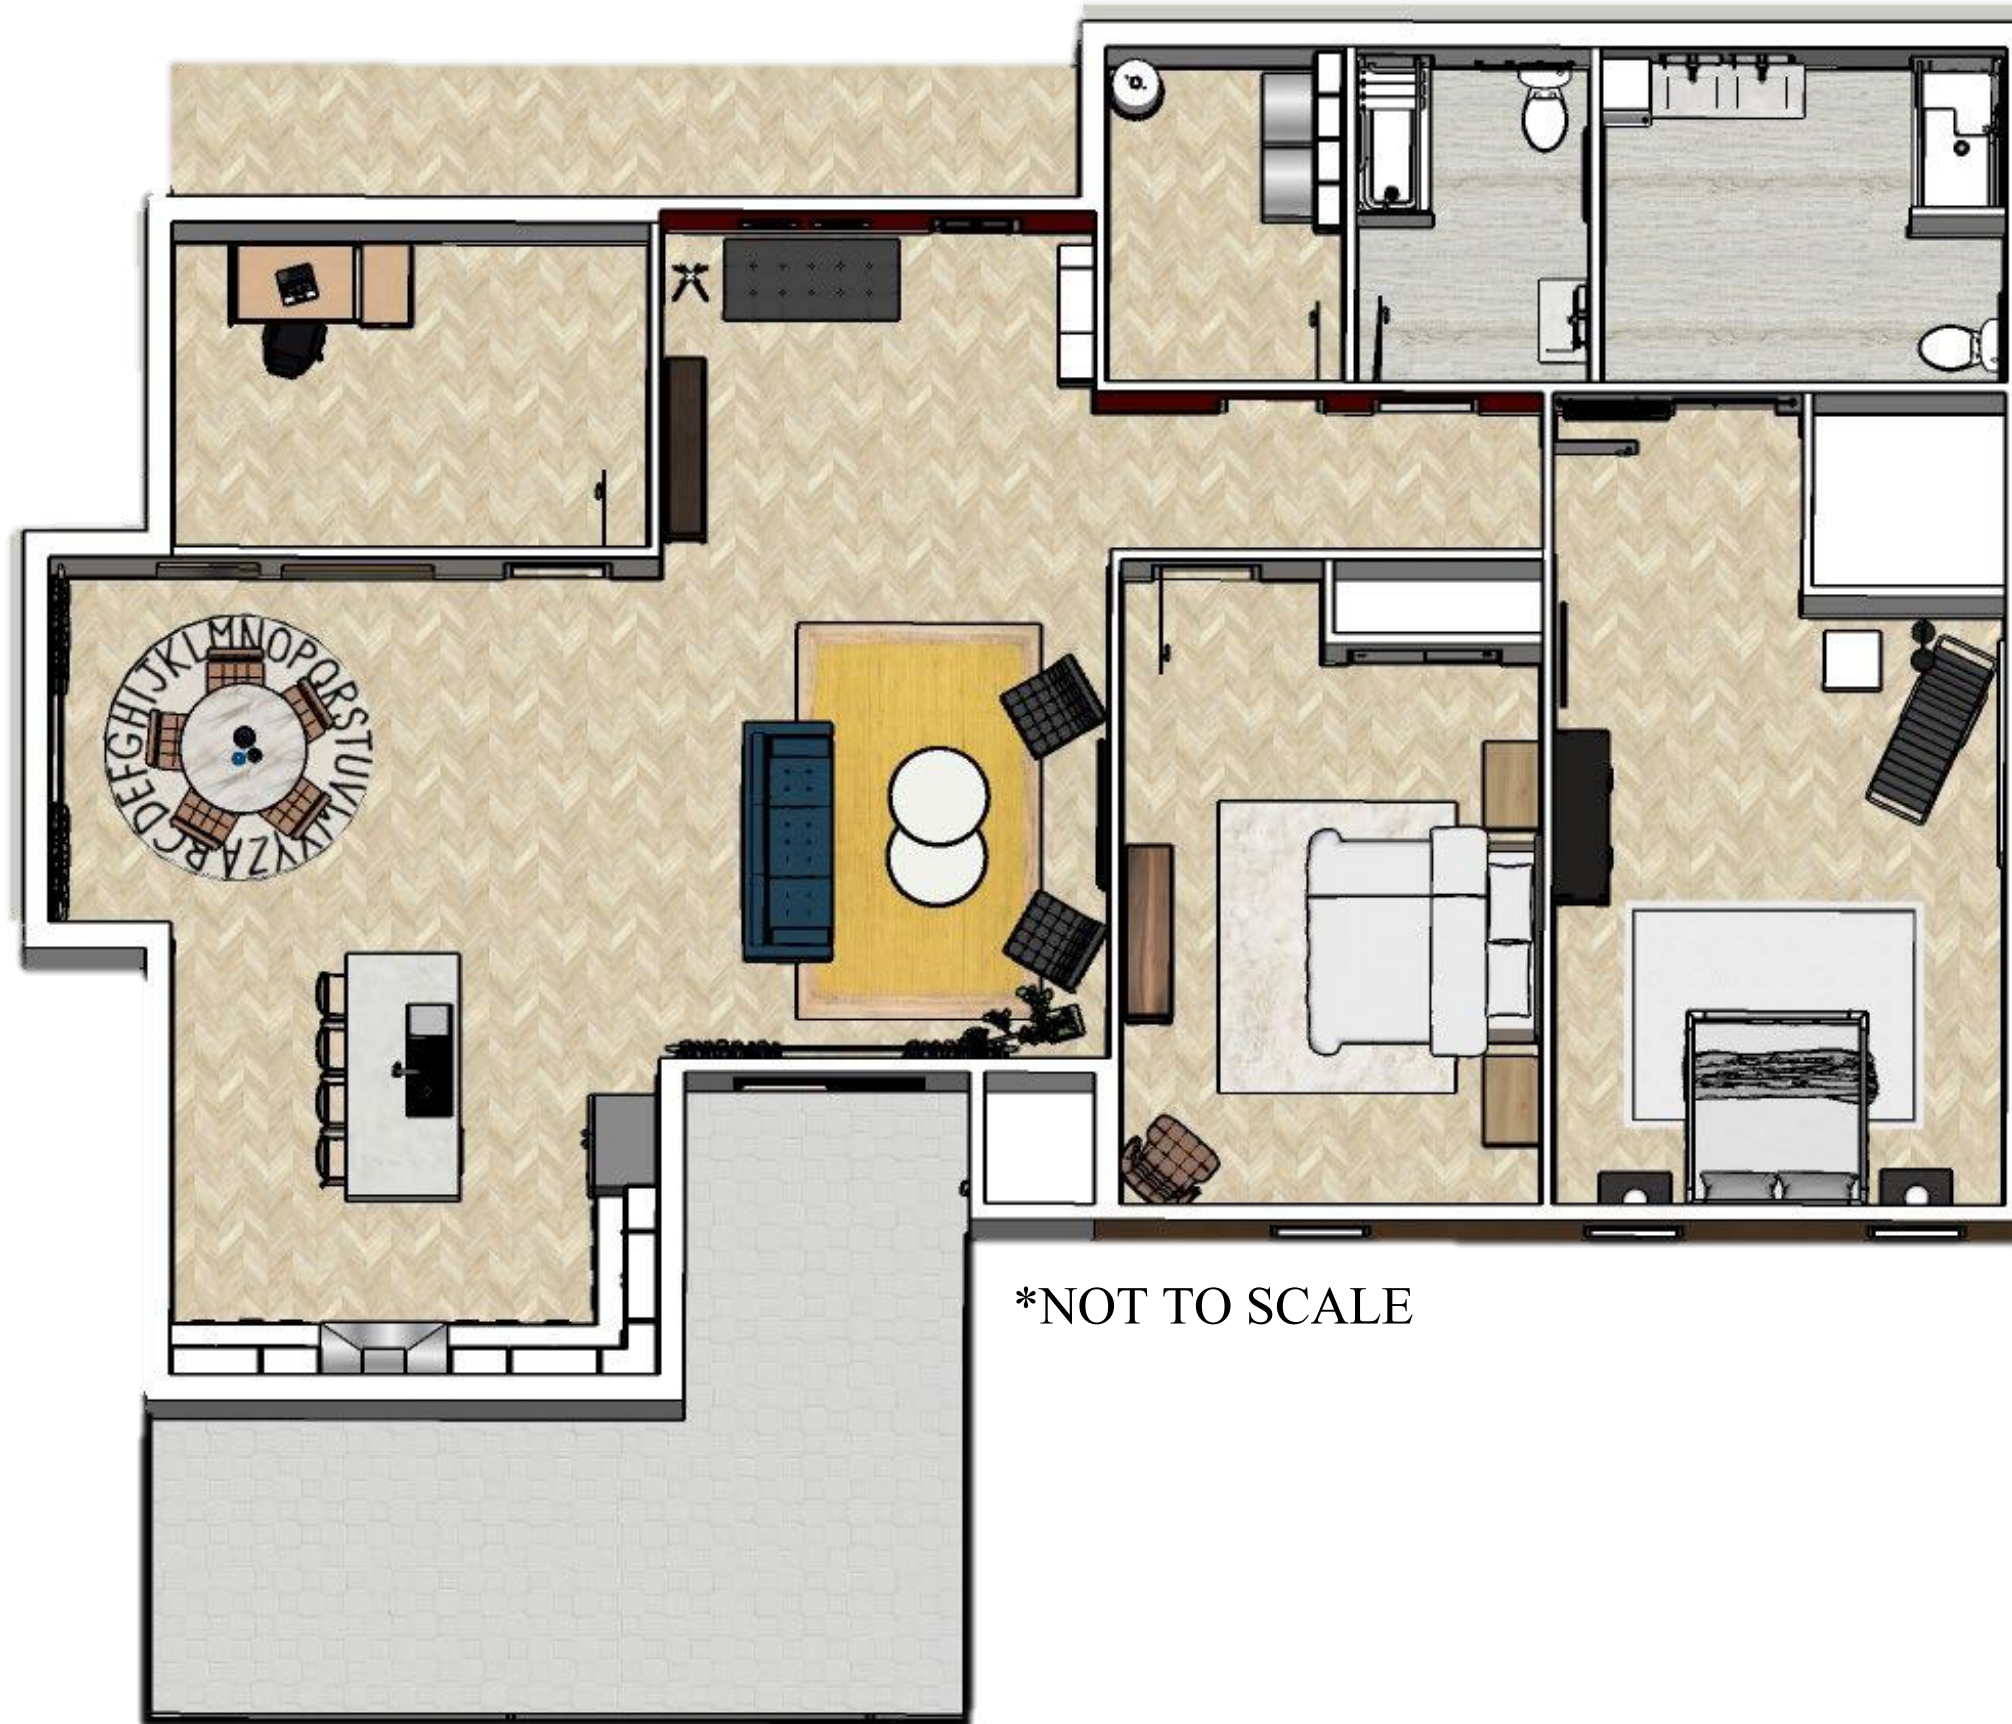

Senior Living Condo Portfolio 2

Carrie Thompson

IDSN 3202 S21

Final Furniture Plan

*NOT TO SCALE

Final Reflected Ceiling Plan

Master Bedroom Perspectives

Entry Perspective

Living Room Perspective

Color Rationale

Back to the Basics

- Primary color scheme associated with the Bauhaus style
- Familiar colors evoke childhood memories and provide comfort for aging Seniors
- Colors like black, white, and wood tones incorporated to neutralize the bright hues