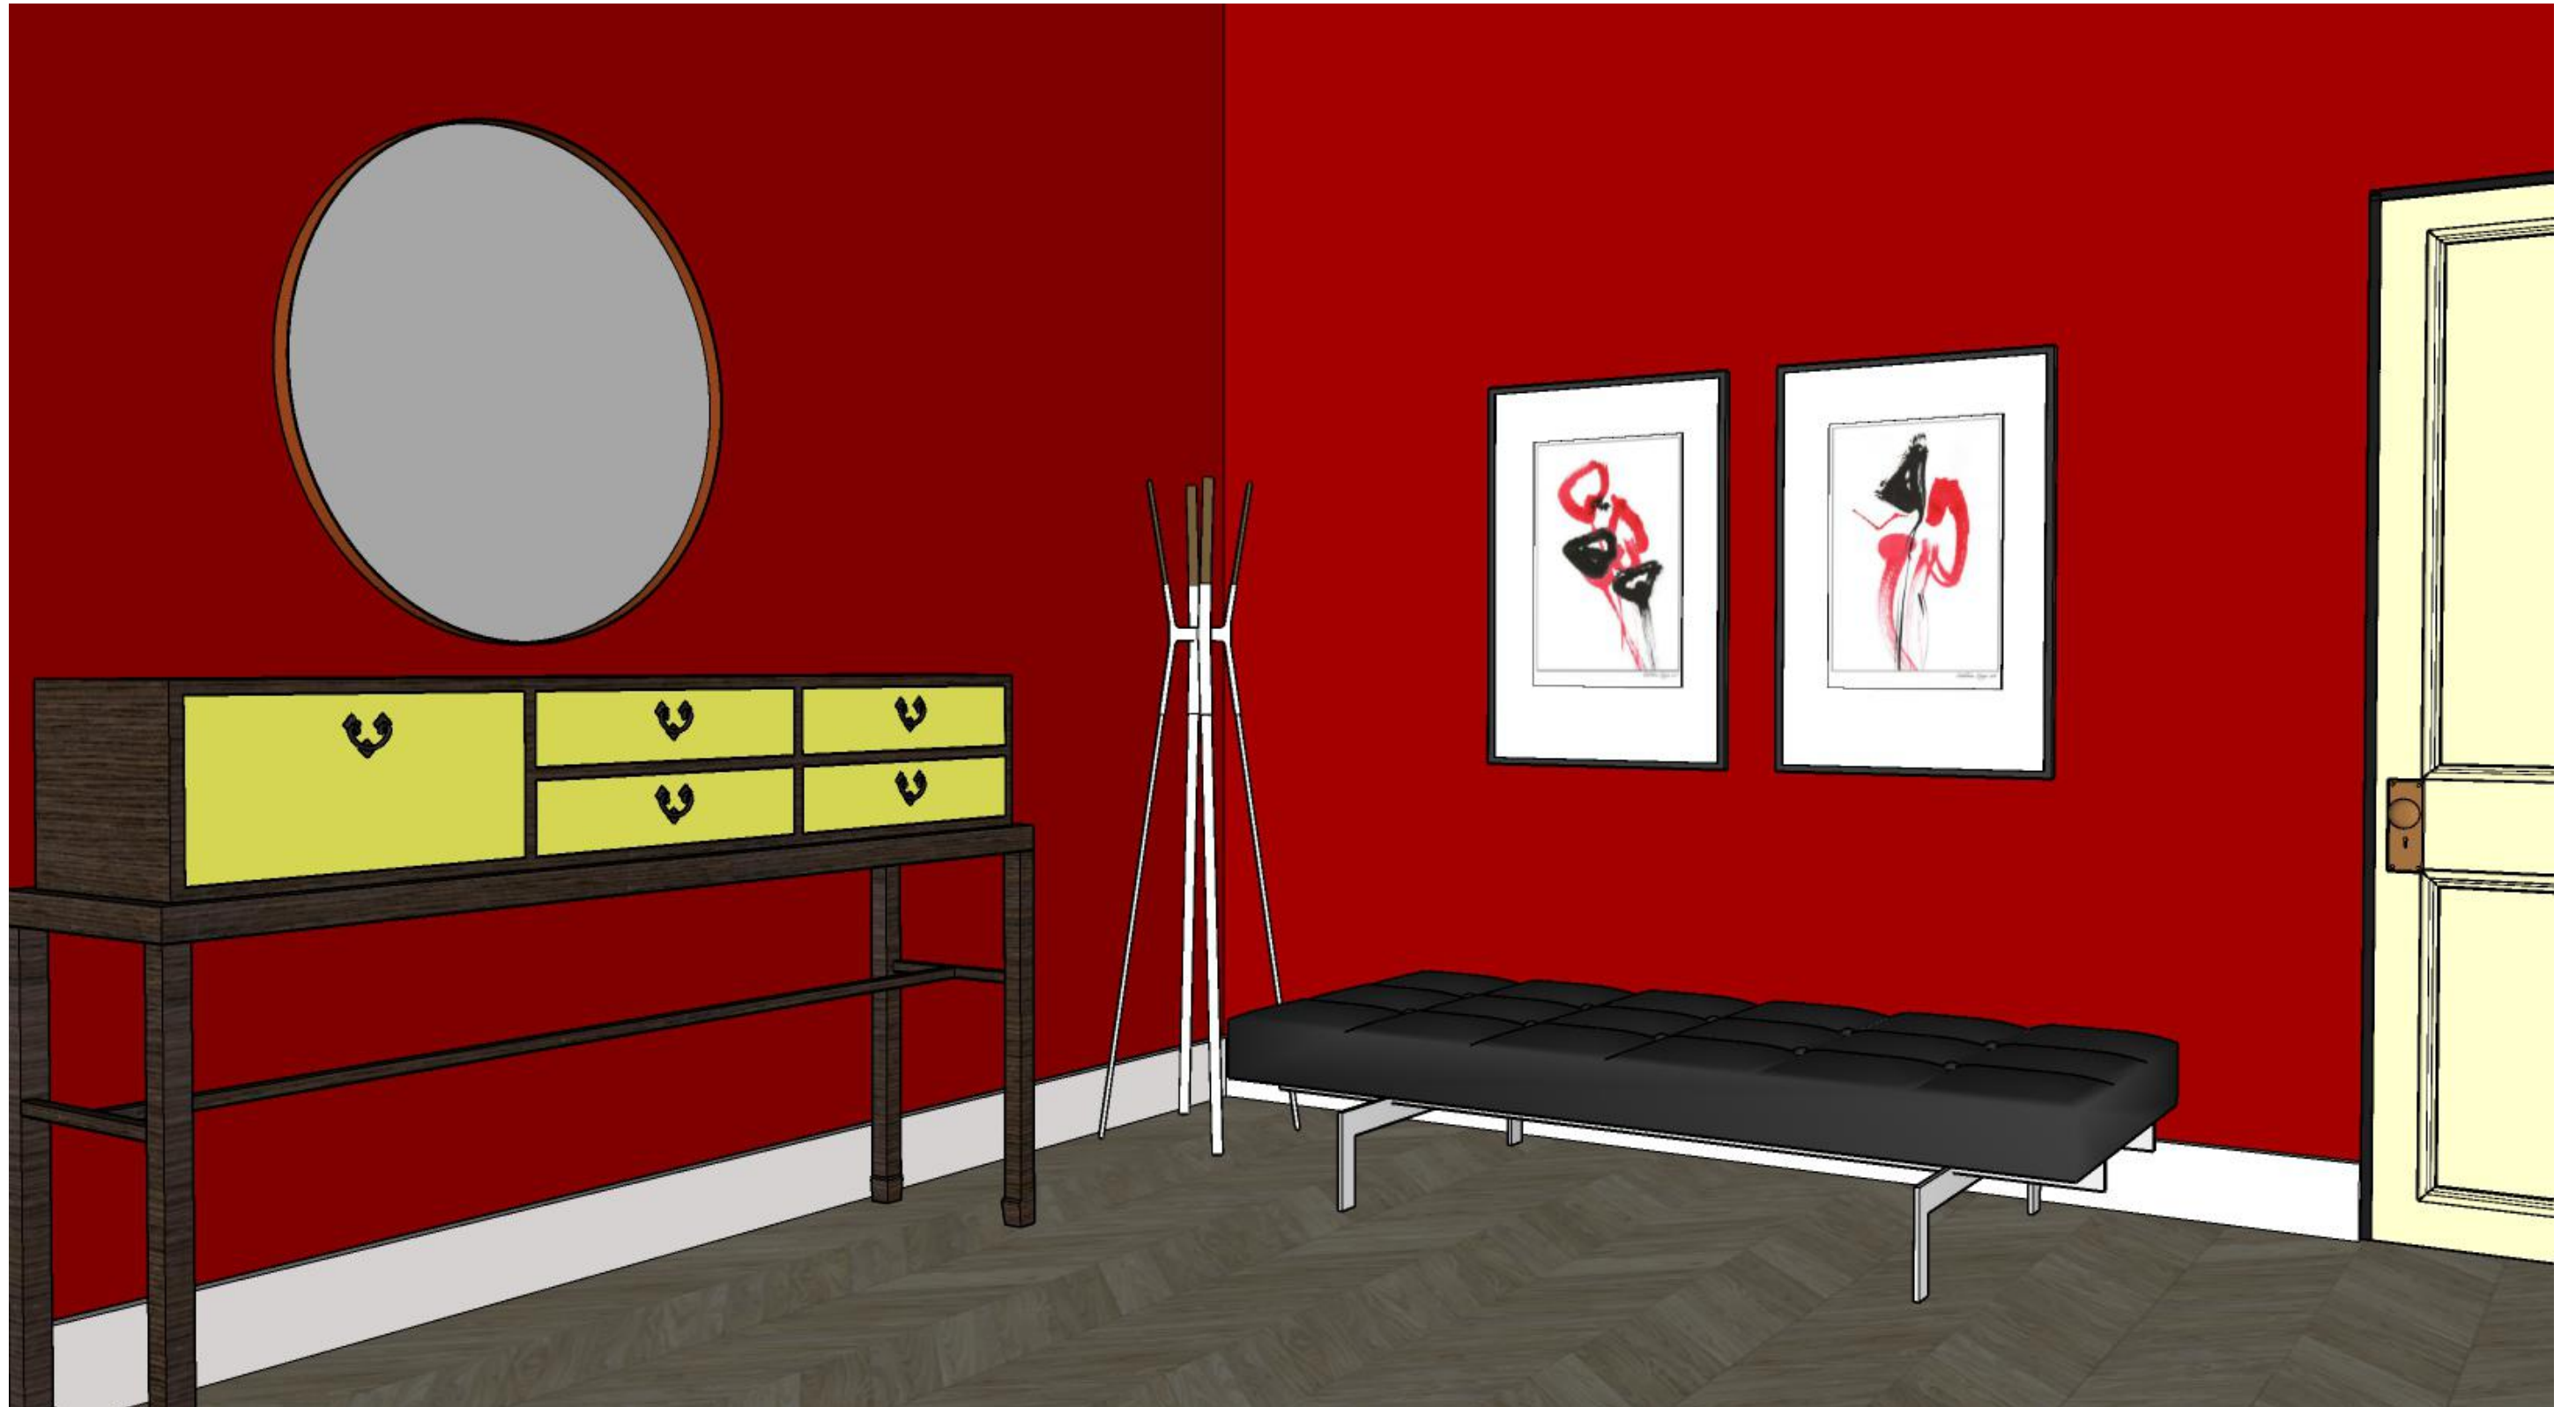

Senior Living Condo Portfolio 2

Carrie Thompson

IDSN 3202 S21

Final Furniture Plan

*NOT TO SCALE

Final Reflected Ceiling Plan

Master Bedroom Perspectives

Entry Perspective

Living Room Perspective

Color Rationale

Back to the Basics

- Primary color scheme associated with the Bauhaus style
- Familiar colors evoke childhood memories and provide comfort for aging Seniors
- Colors like black, white, and wood tones incorporated to neutralize the bright hues