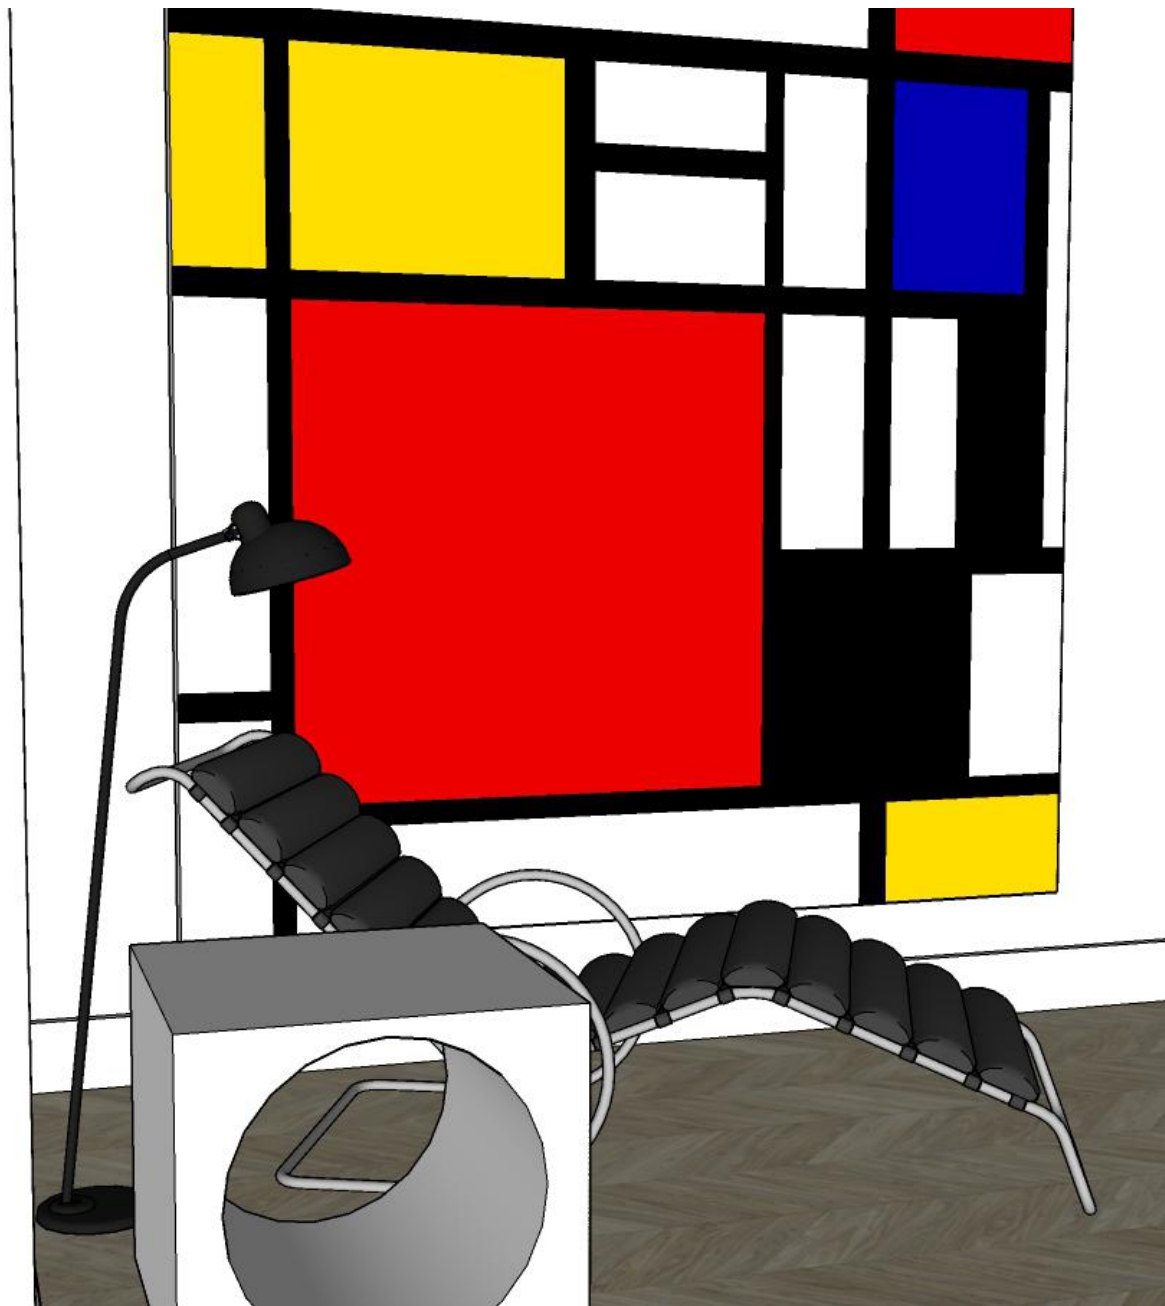

Senior Living Condo Portfolio 2

Carrie Thompson

IDSN 3202 S21

Final Furniture Plan

*NOT TO SCALE

Final Reflected Ceiling Plan

Master Bedroom Perspectives

Entry Perspective

Living Room Perspective

Color Rationale

Back to the Basics

- Primary color scheme associated with the Bauhaus style
- Familiar colors evoke childhood memories and provide comfort for aging Seniors
- Colors like black, white, and wood tones incorporated to neutralize the bright hues