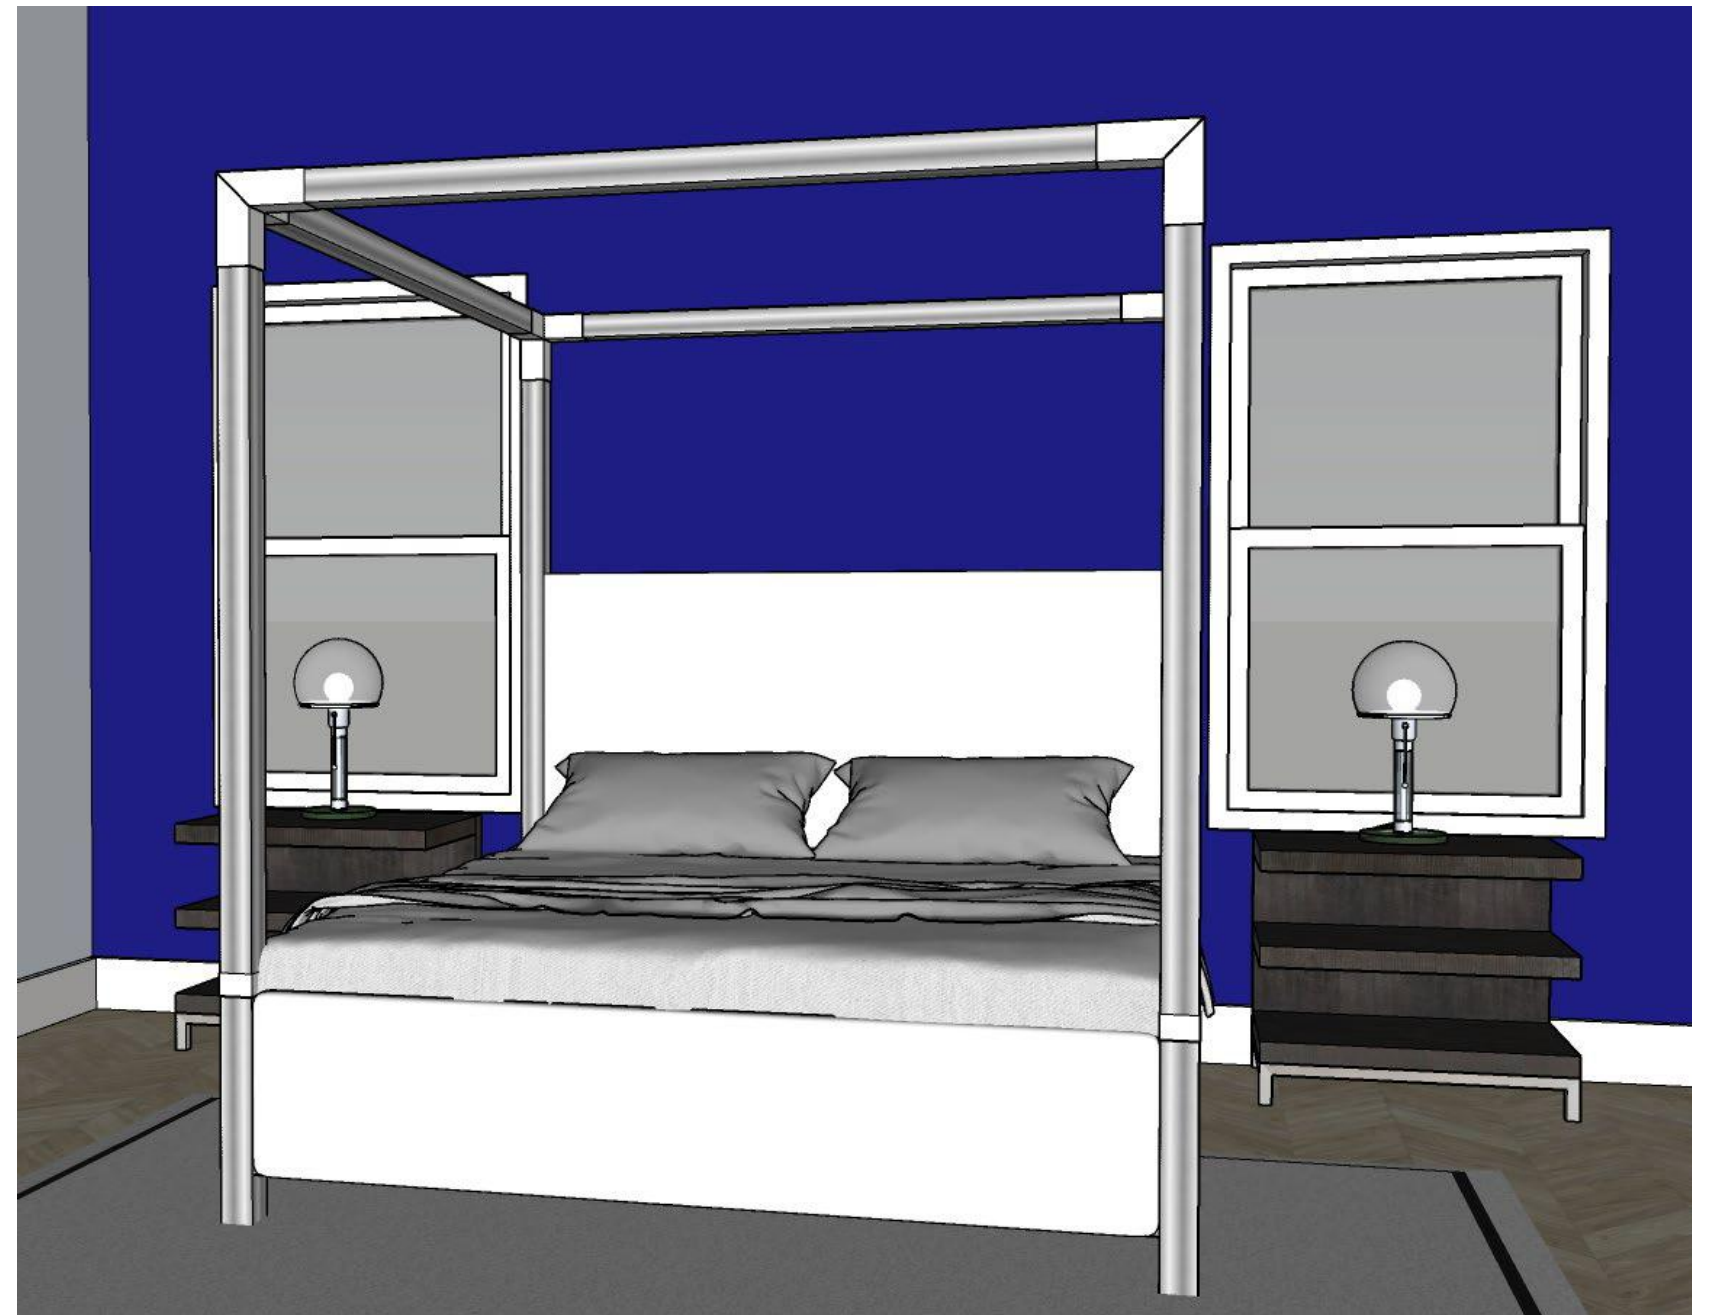

Senior Living Condo Portfolio 2

Carrie Thompson

IDSN 3202 S21

Final Furniture Plan

*NOT TO SCALE

Final Reflected Ceiling Plan

Master Bedroom Perspectives

Entry Perspective

Living Room Perspective

Color Rationale

Back to the Basics

- Primary color scheme associated with the Bauhaus style
- Familiar colors evoke childhood memories and provide comfort for aging Seniors
- Colors like black, white, and wood tones incorporated to neutralize the bright hues