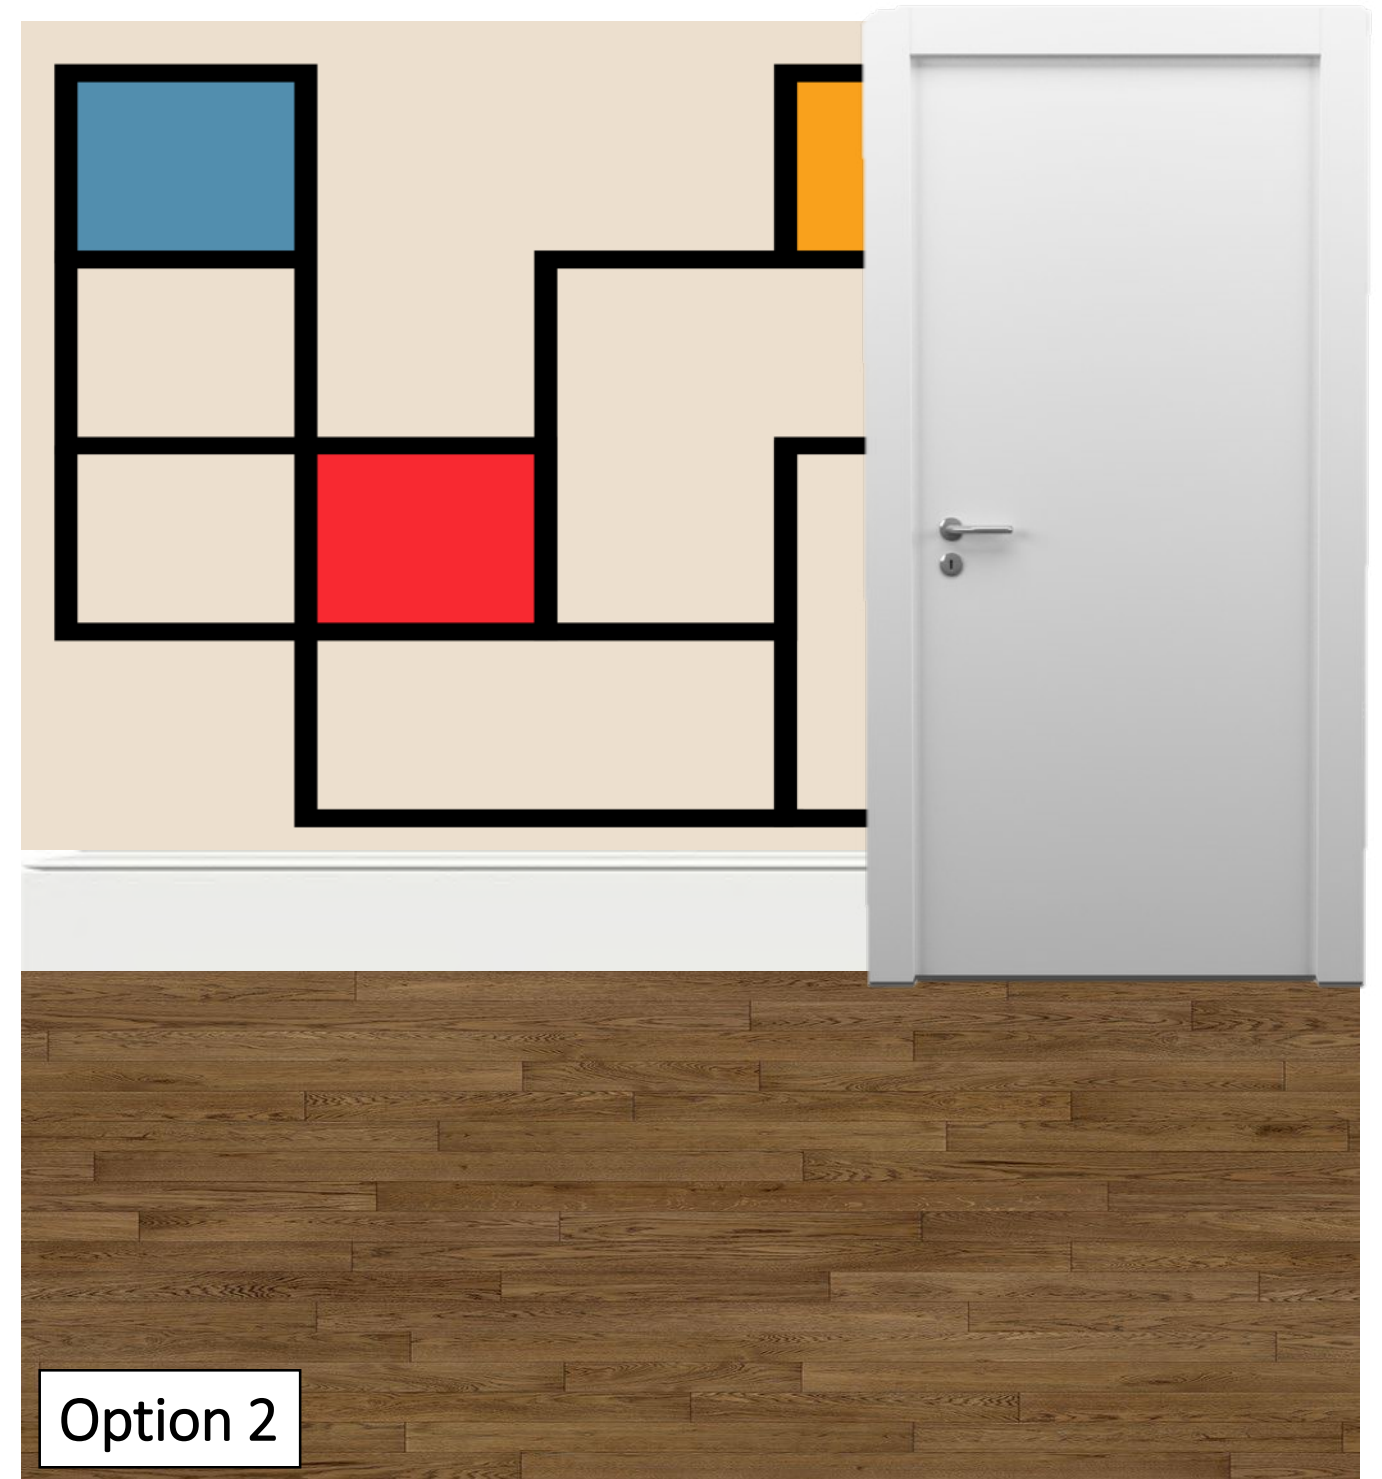

Senior Living Condo Portfolio 2

Carrie Thompson

IDSN 3202 S21

Final Furniture Plan

*NOT TO SCALE

Final Reflected Ceiling Plan

Master Bedroom Perspectives

Entry Perspective

Living Room Perspective

Color Rationale

Back to the Basics

- Primary color scheme associated with the Bauhaus style
- Familiar colors evoke childhood memories and provide comfort for aging Seniors
- Colors like black, white, and wood tones incorporated to neutralize the bright hues

Furniture and Finishes

Master Bedroom

Furniture and Finishes

Entry

Furniture and Finishes

Living Room

Final Walkthrough

<https://youtu.be/qYx2Lvsl38I>