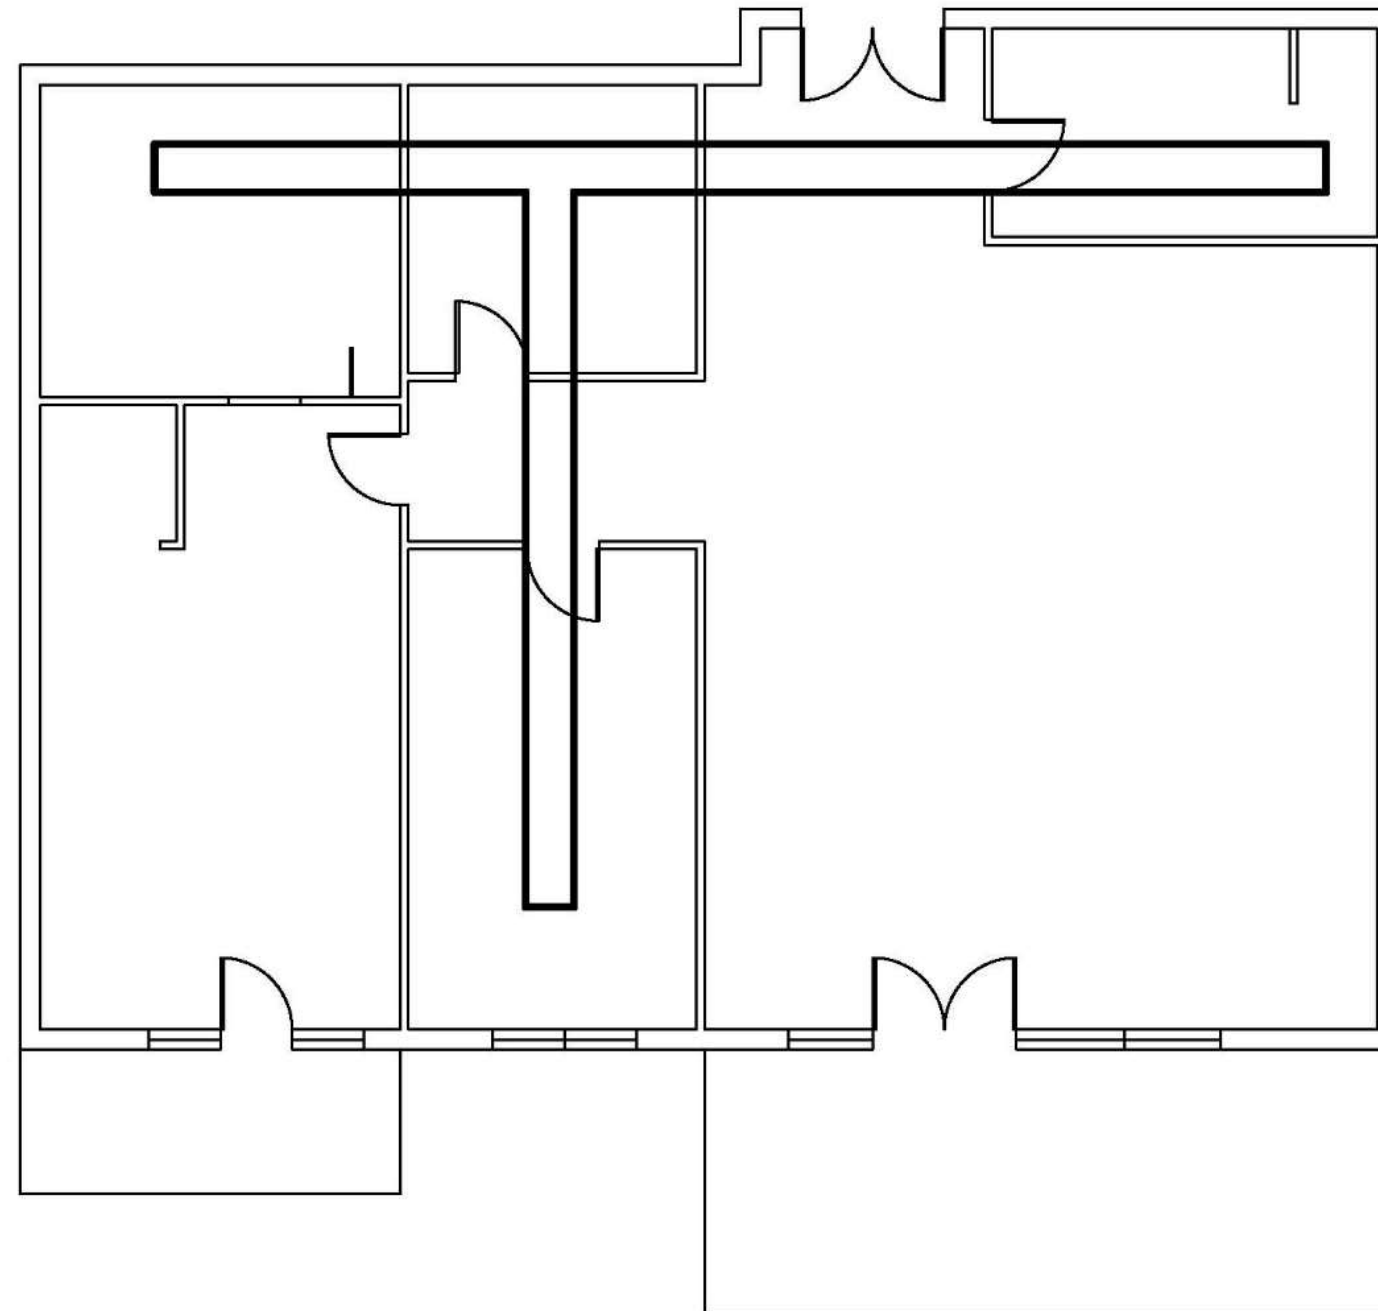

Scale: 1/8"=1'0"