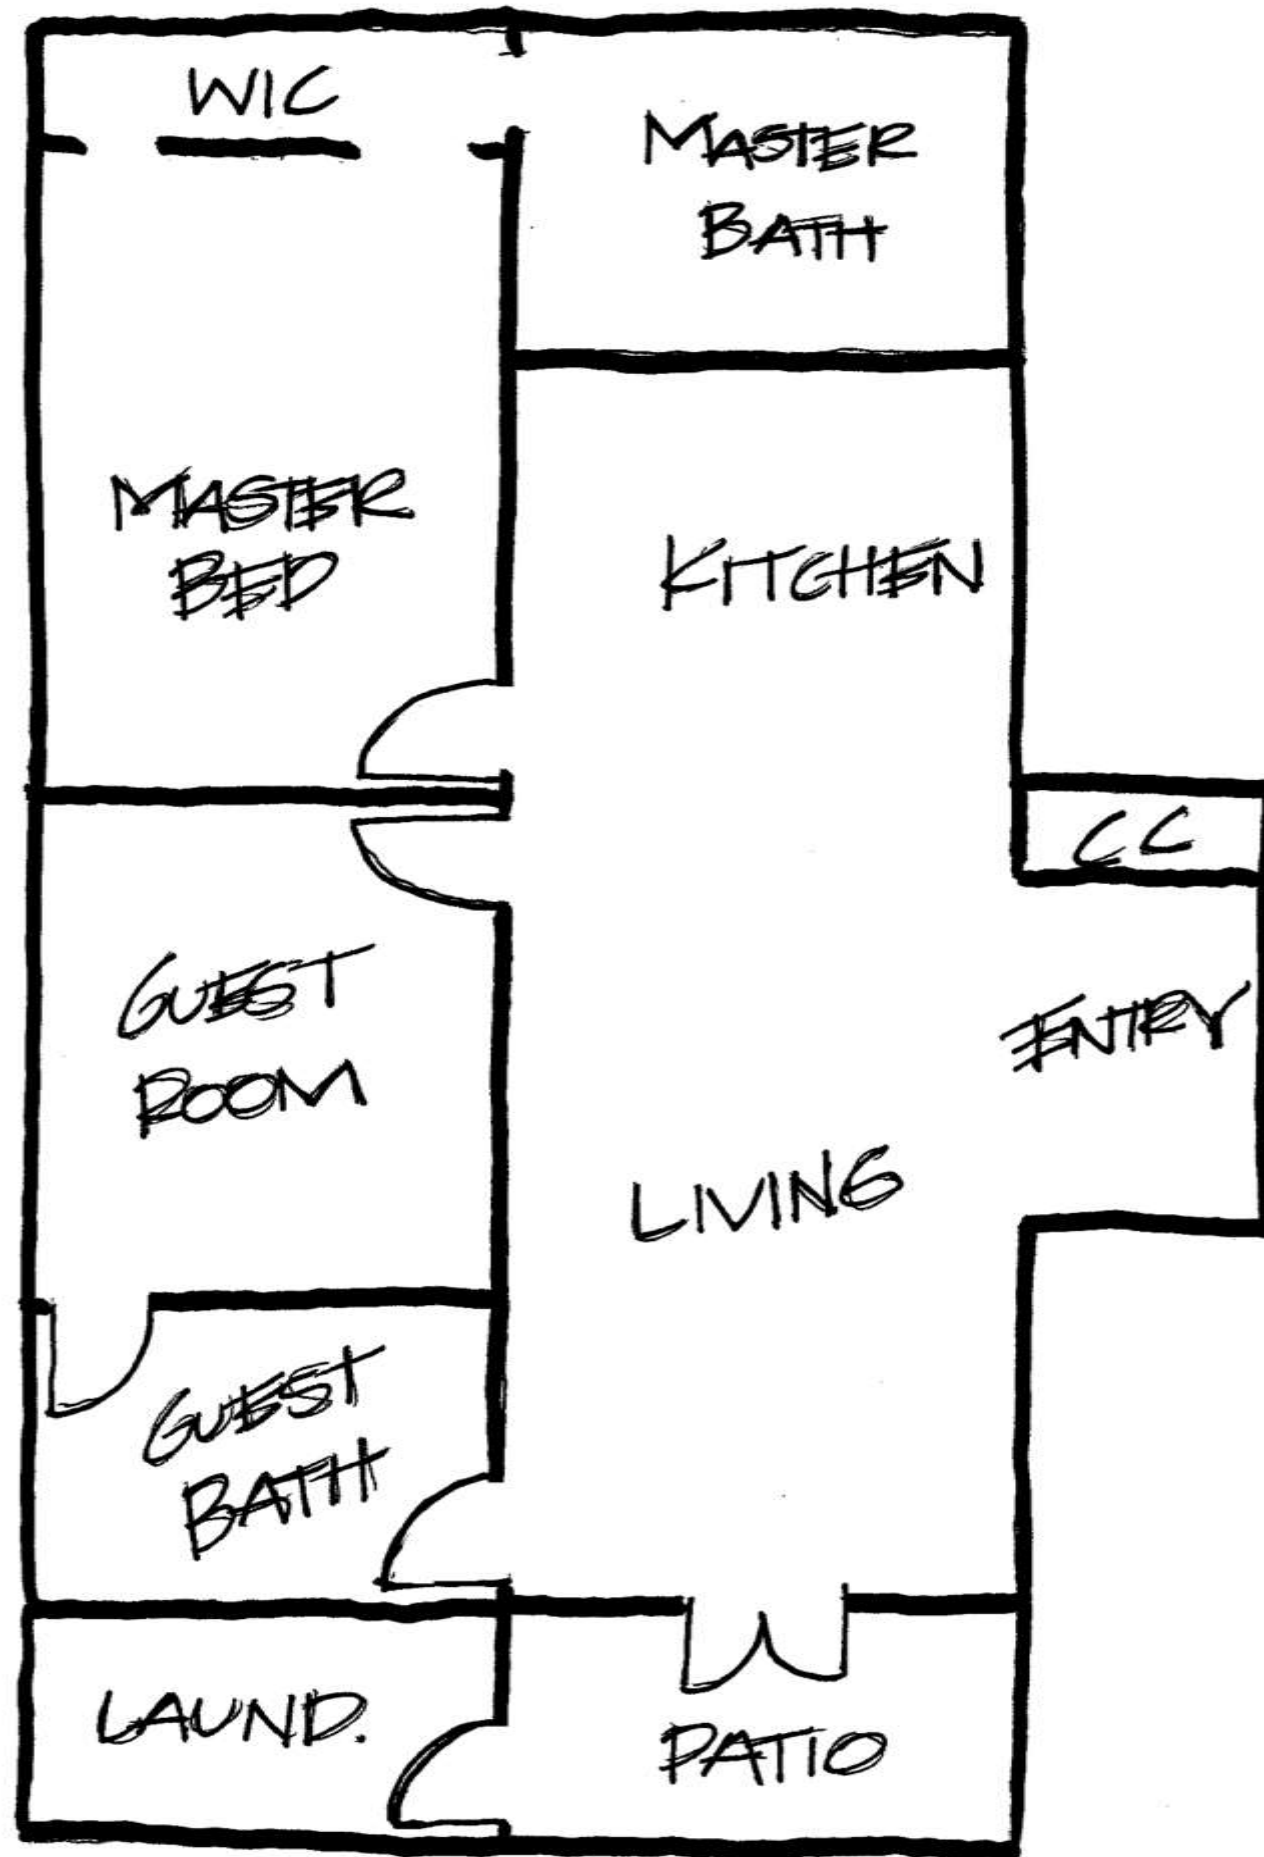

FALL 2014  
IDSN 4500

PORTFOLIO

Blake Pettite

Plan One

Plan Two

Plan Three

Entry Elevations

Living Room Elevations

# Guest Bedroom Elevations

# Master Bedroom Elevations

Living Room Perspective

Guest Bedroom Perspective

Master Bedroom Perspective

Architectural Finishes: One

Architectural Finishes: Two

Overall Plan

Interior Hallway Section

Exterior Massing Study

Low Threshold Doorways

Slip-Resistant Floors

Rocker Switches

Grab Bars in Bathrooms or Reinforcements

No-Step Entry

Great Lighting in Units/Hallways

Wide Doorways