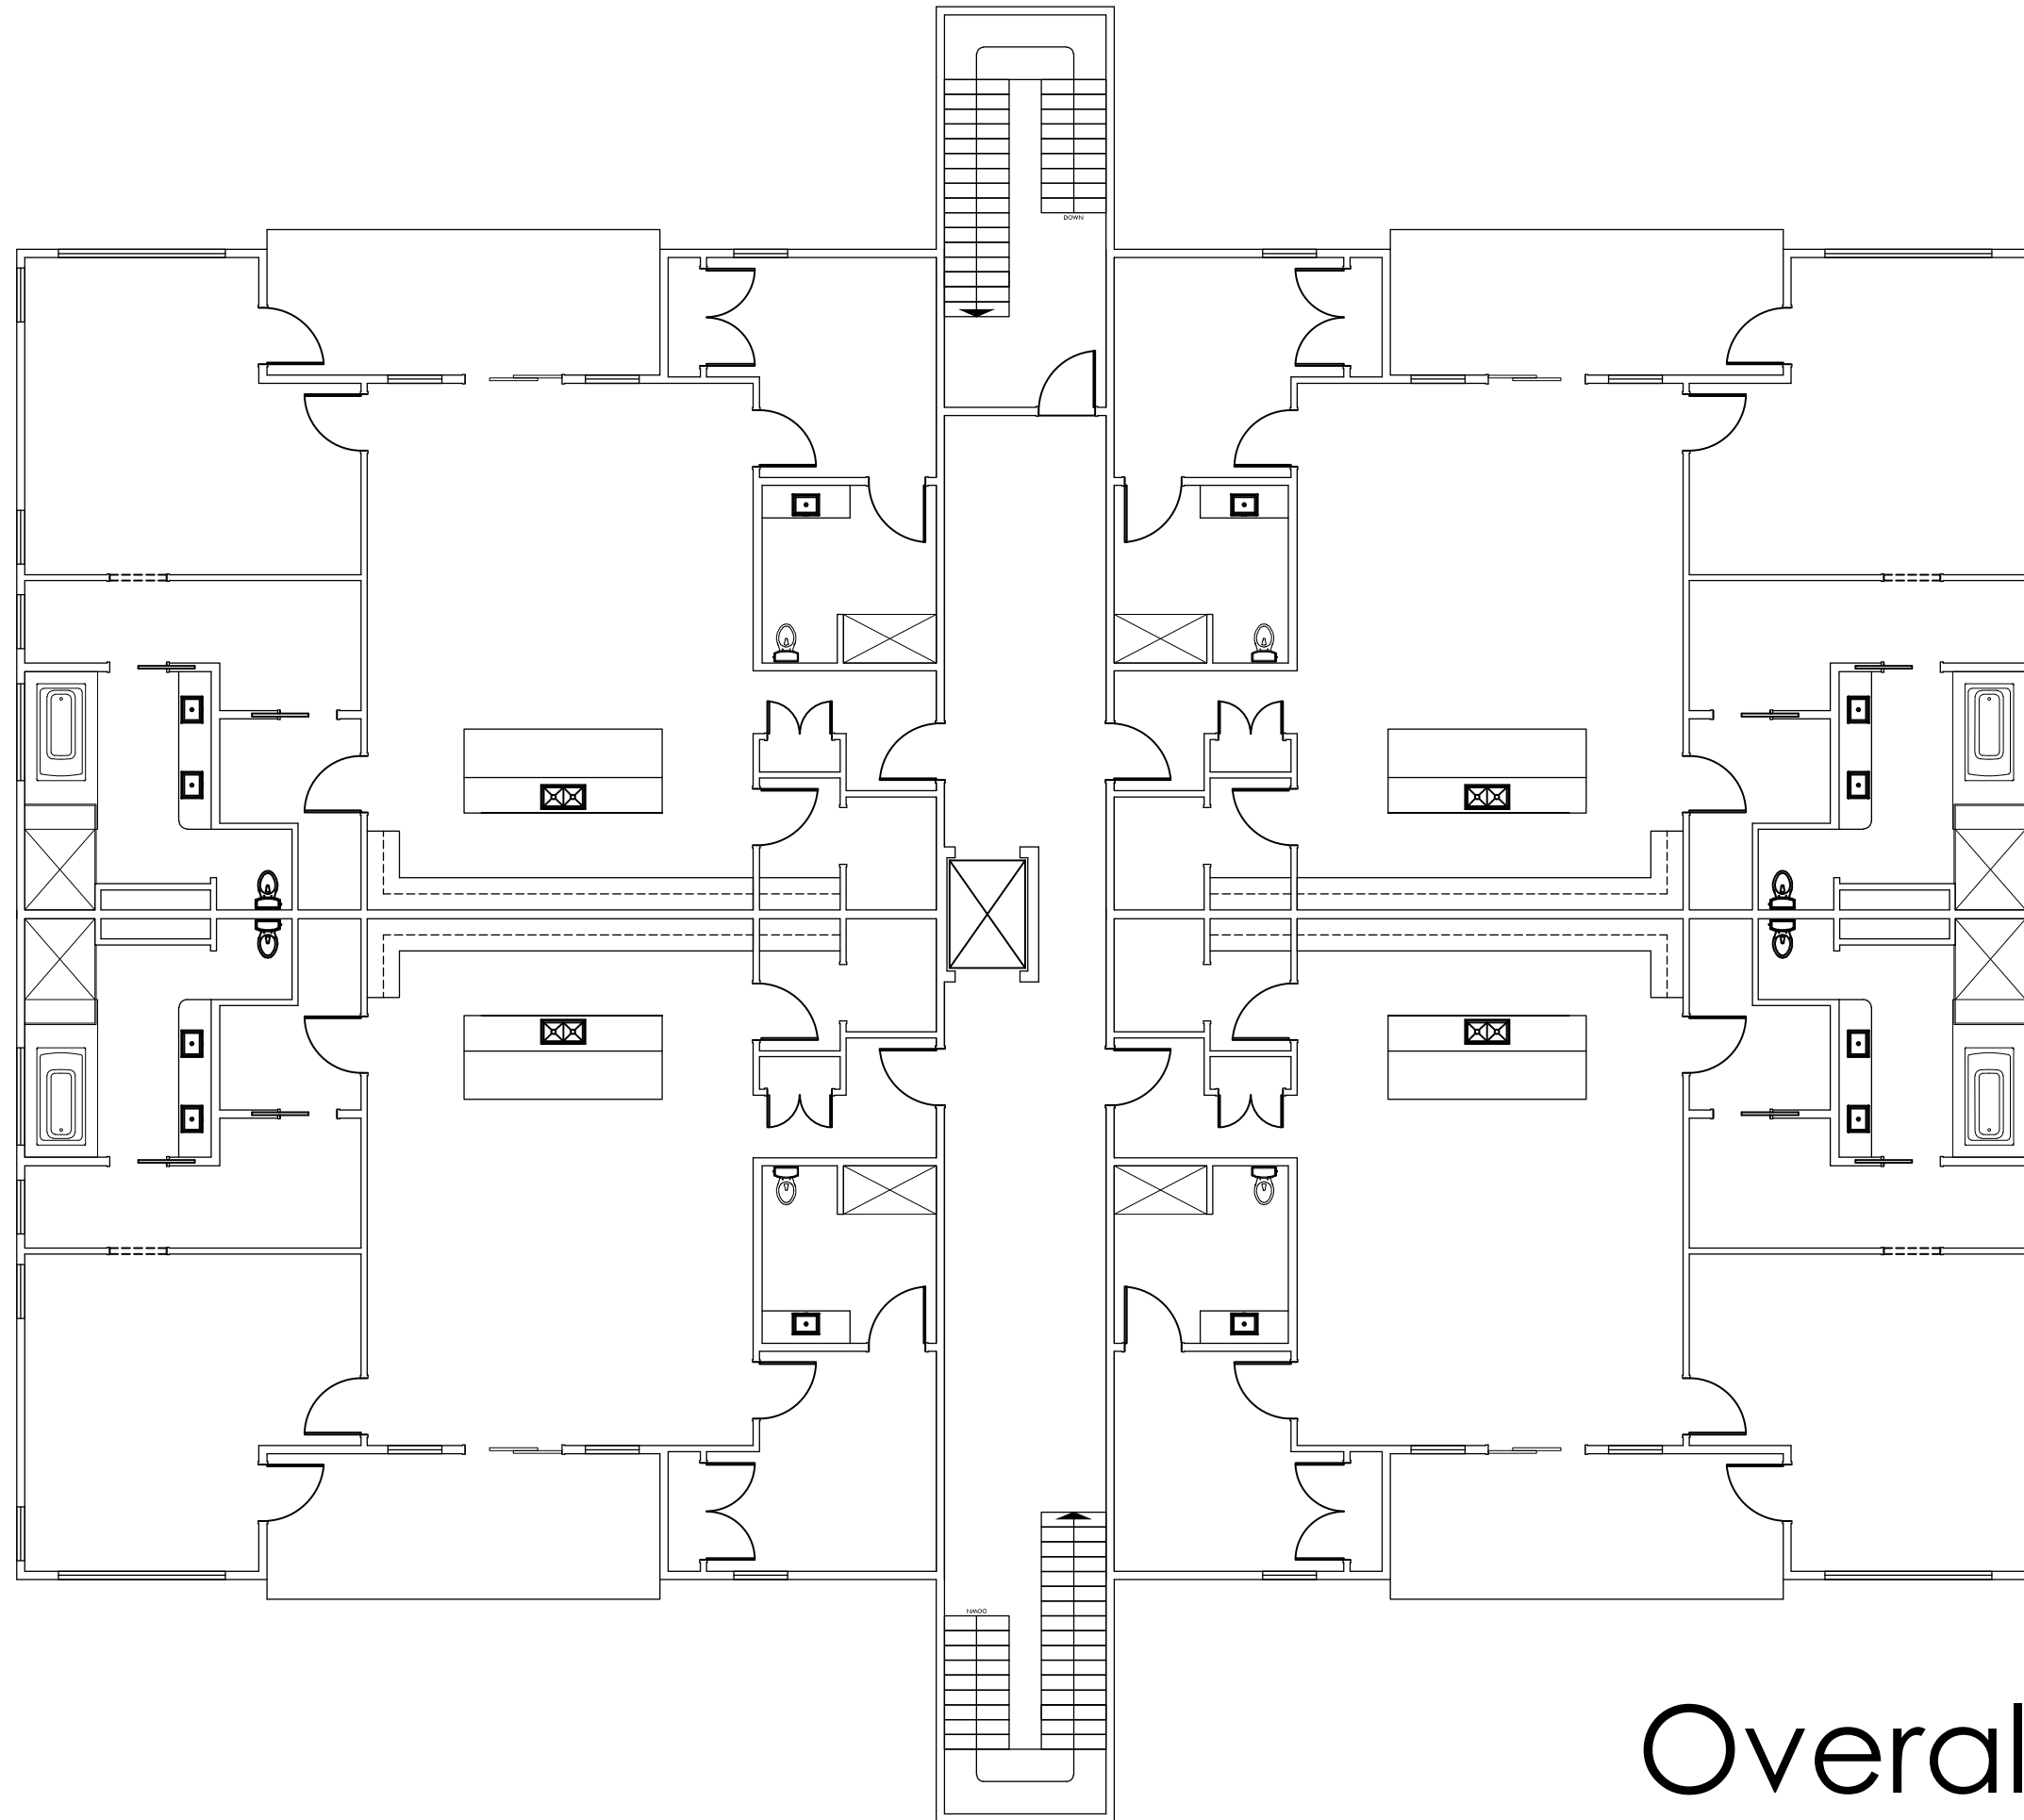

# Guest Bedroom Elevations

# Master Bedroom Elevations

Living Room Perspective

Guest Bedroom Perspective

Master Bedroom Perspective

Architectural Finishes: One

Architectural Finishes: Two

Overall Plan

Interior Hallway Section

Exterior Massing Study

Low Threshold Doorways

Slip-Resistant Floors

Rocker Switches

Grab Bars in Bathrooms or Reinforcements

No-Step Entry

Great Lighting in Units/Hallways

Wide Doorways