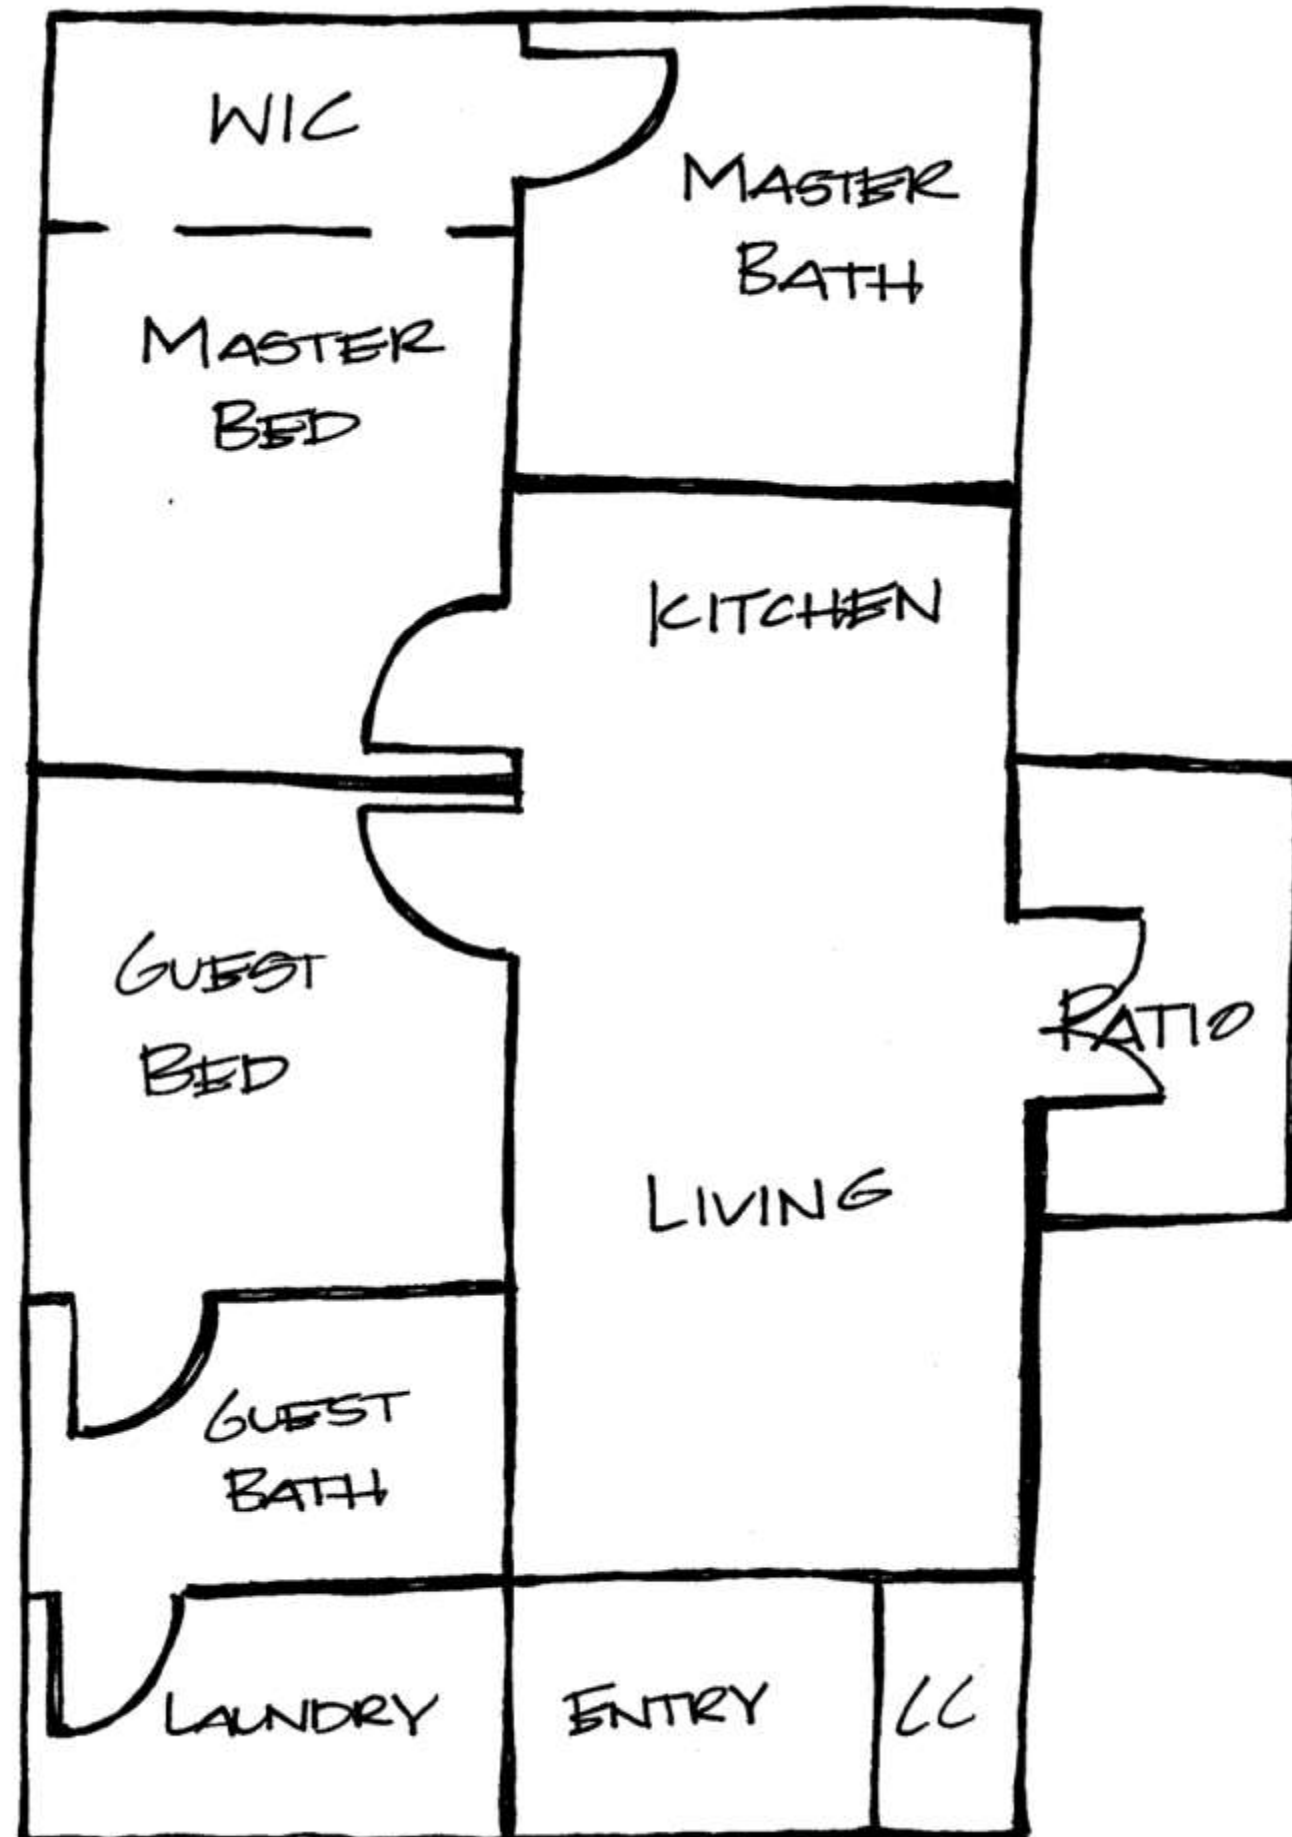

FALL 2014  
IDSN 4500

PORTFOLIO

Blake Pettite

Plan One

Plan Two

Plan Three

Entry Elevations

Living Room Elevations

# Guest Bedroom Elevations

# Master Bedroom Elevations

Living Room Perspective

Guest Bedroom Perspective

Master Bedroom Perspective

Architectural Finishes: One

Architectural Finishes: Two

Overall Plan

Interior Hallway Section

## Mid-Century Modern

- 1940s to 1970s
- Clean and Simple Lines
- Natural Wood Finishes
- Bold, Graphic Patterns
- Gold Accents
- Iconic Furnishings
- Period Style Art
- Retro Lighting Fixtures
- Modern Furniture Pieces