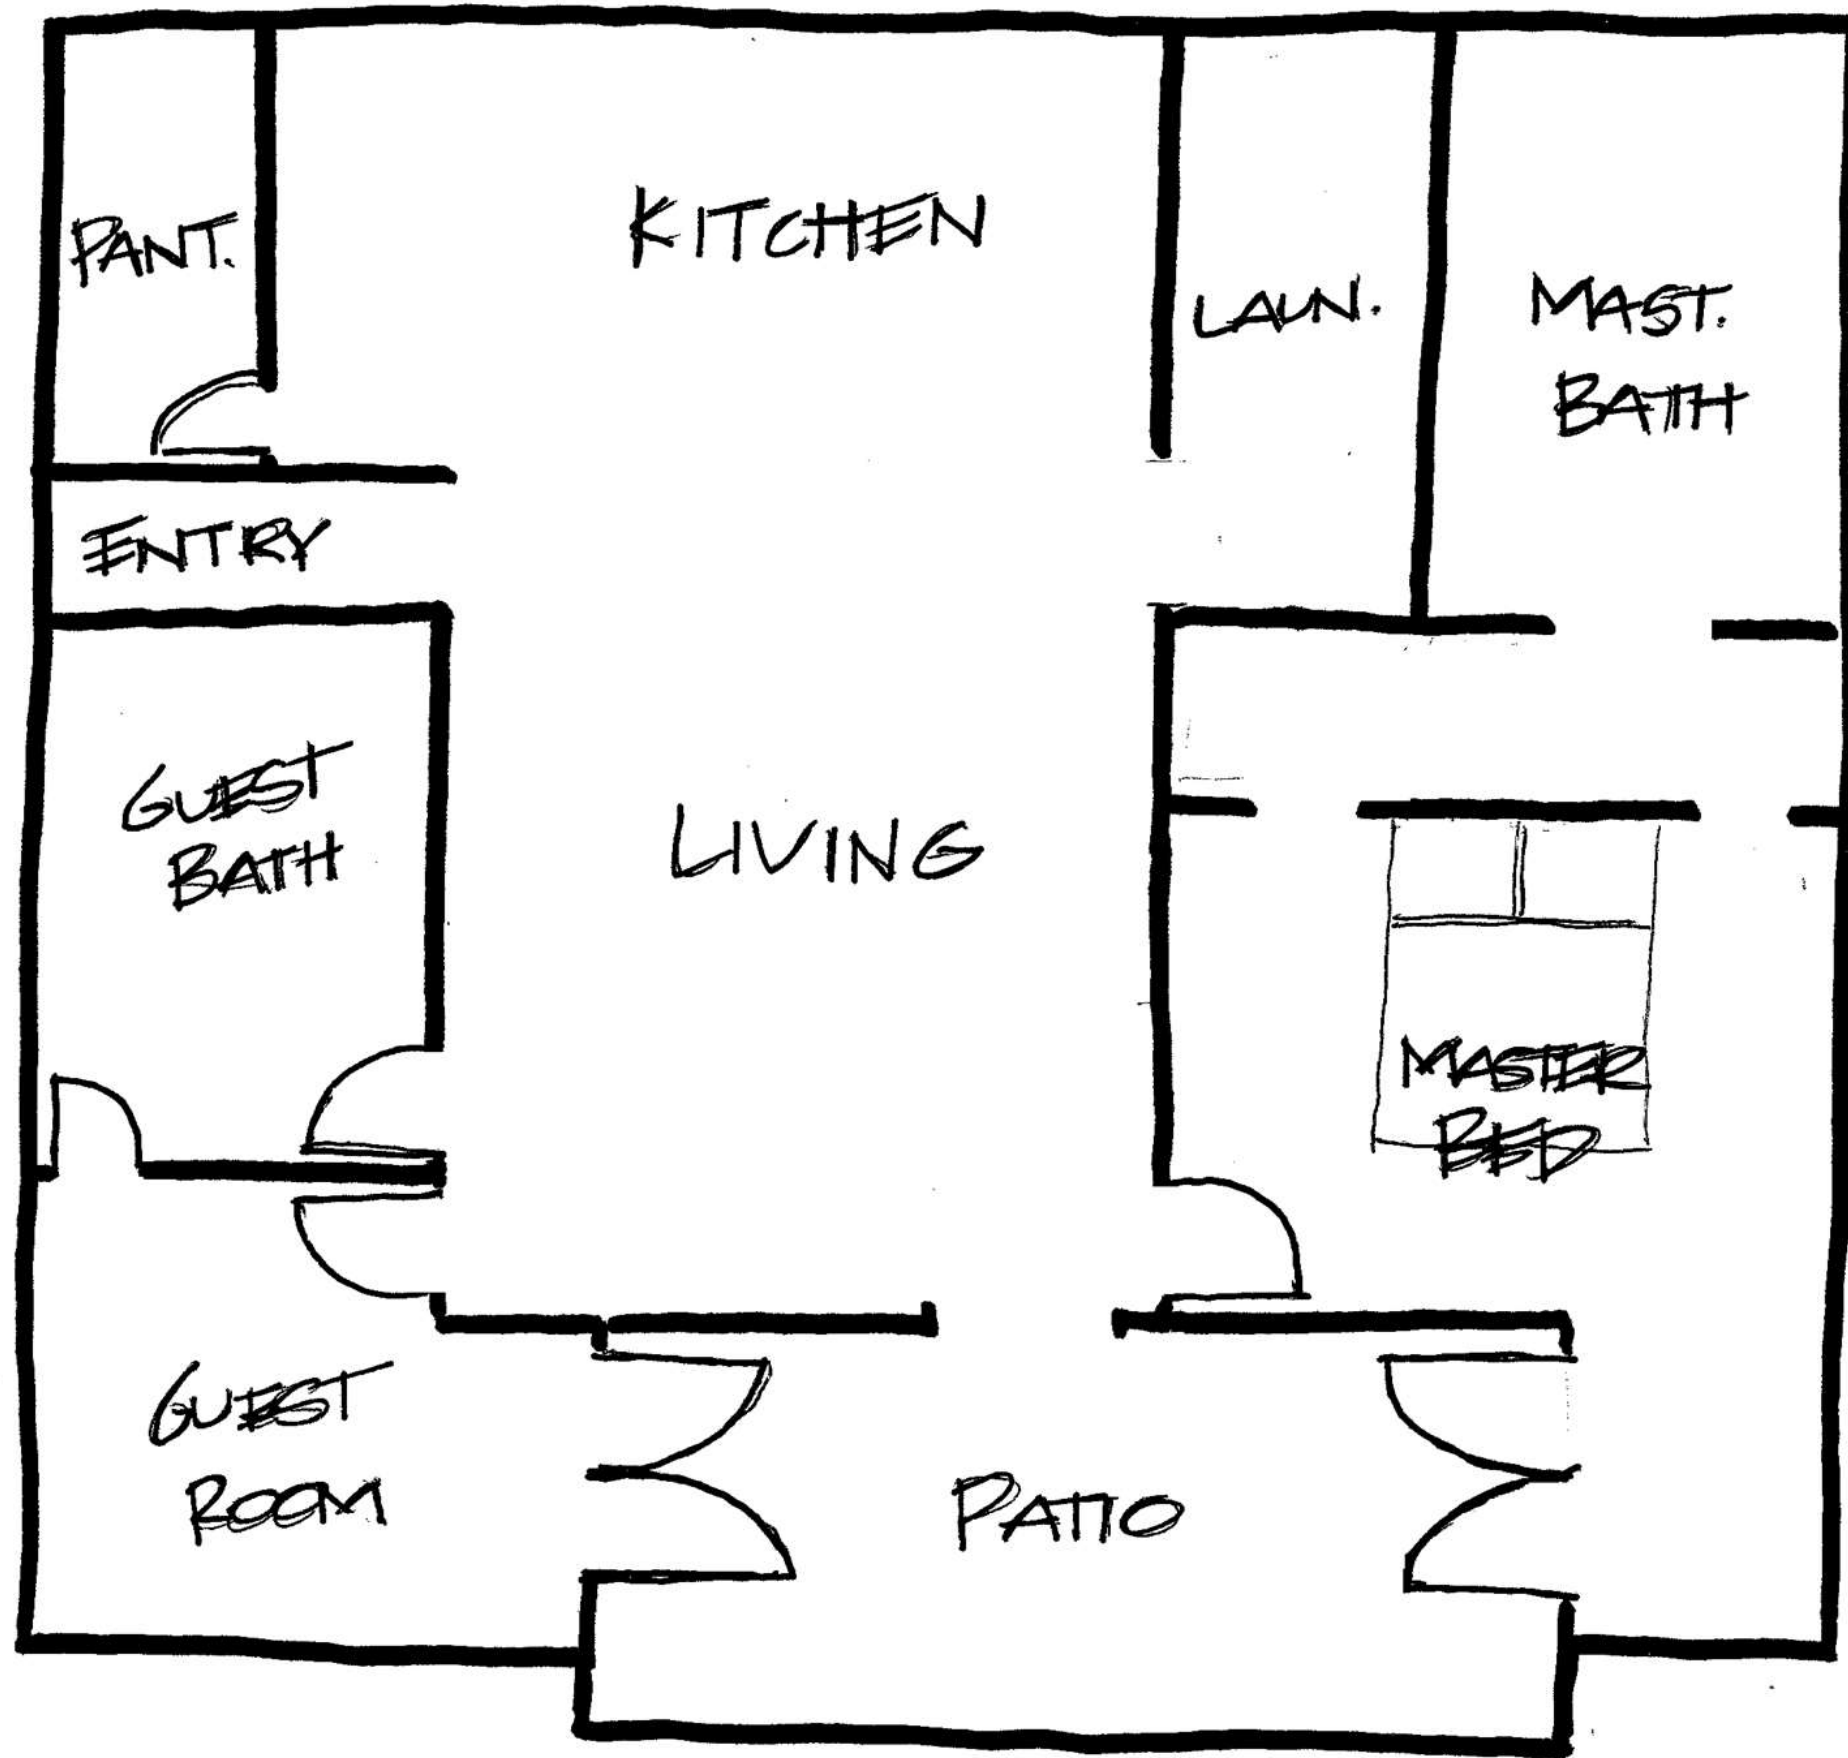

FALL 2014  
IDSN 4500

PORTFOLIO

Blake Pettite

Plan One

Plan Two

Plan Three

Entry Elevations

Living Room Elevations

# Guest Bedroom Elevations

# Master Bedroom Elevations

Living Room Perspective

Guest Bedroom Perspective

Master Bedroom Perspective

Architectural Finishes: One

Architectural Finishes: Two

Overall Plan

Interior Hallway Section

Exterior Massing Study

Low Threshold Doorways

Slip-Resistant Floors

Rocker Switches

Grab Bars in Bathrooms or Reinforcements

No-Step Entry

Great Lighting in Units/Hallways

Wide Doorways