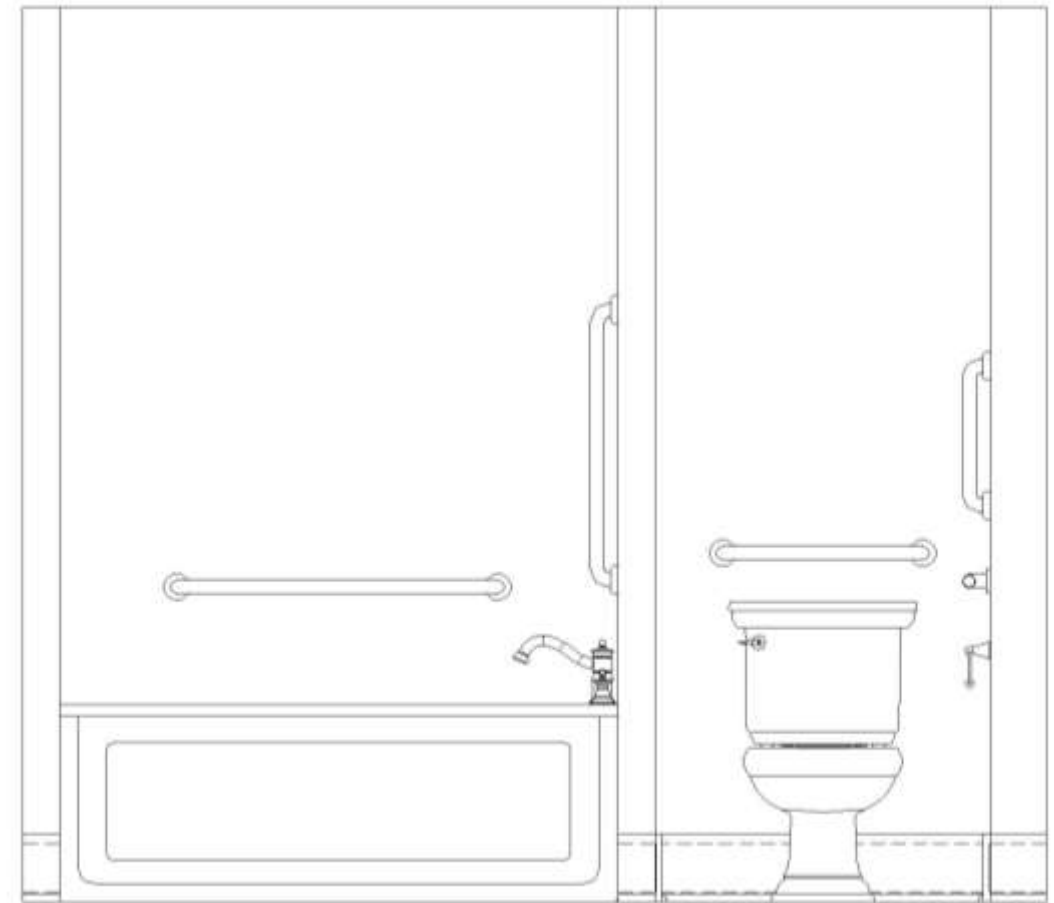

FINAL FLOOR PLAN

LIVING ROOM: PERSPECTIVE

LIVING ROOM: PERSPECTIVE

LIVING ROOM: FINISHES

STUDY AREA: PERSPECTIVE

STUDY AREA: FINISHES

KITCHEN: PERSPECTIVE

KITCHEN: FINISHES

MASTER BEDROOM: PERSPECTIVE

MASTER BEDROOM: FINISHES

MASTER BATHROOM: ELEVATIONS

MASTER BATHROOM: FINISHES

GUEST BEDROOM: PERSPECTIVE

GUEST BEDROOM: FINISHES

COLOR PALETTE OPTION ONE:

- “SILVERMIST” 7621 – SHERWIN-WILLIAMS
- “SNOWBOUND” 7004 – SHERWIN-WILLIAMS
- ARMSTRONG HARDWOOD – MAPLE (TOASTED ALMOND) – 2 ¼ INCH PLANK
- SHAW CARPET – (CASHMERE III – MORNING MIST)