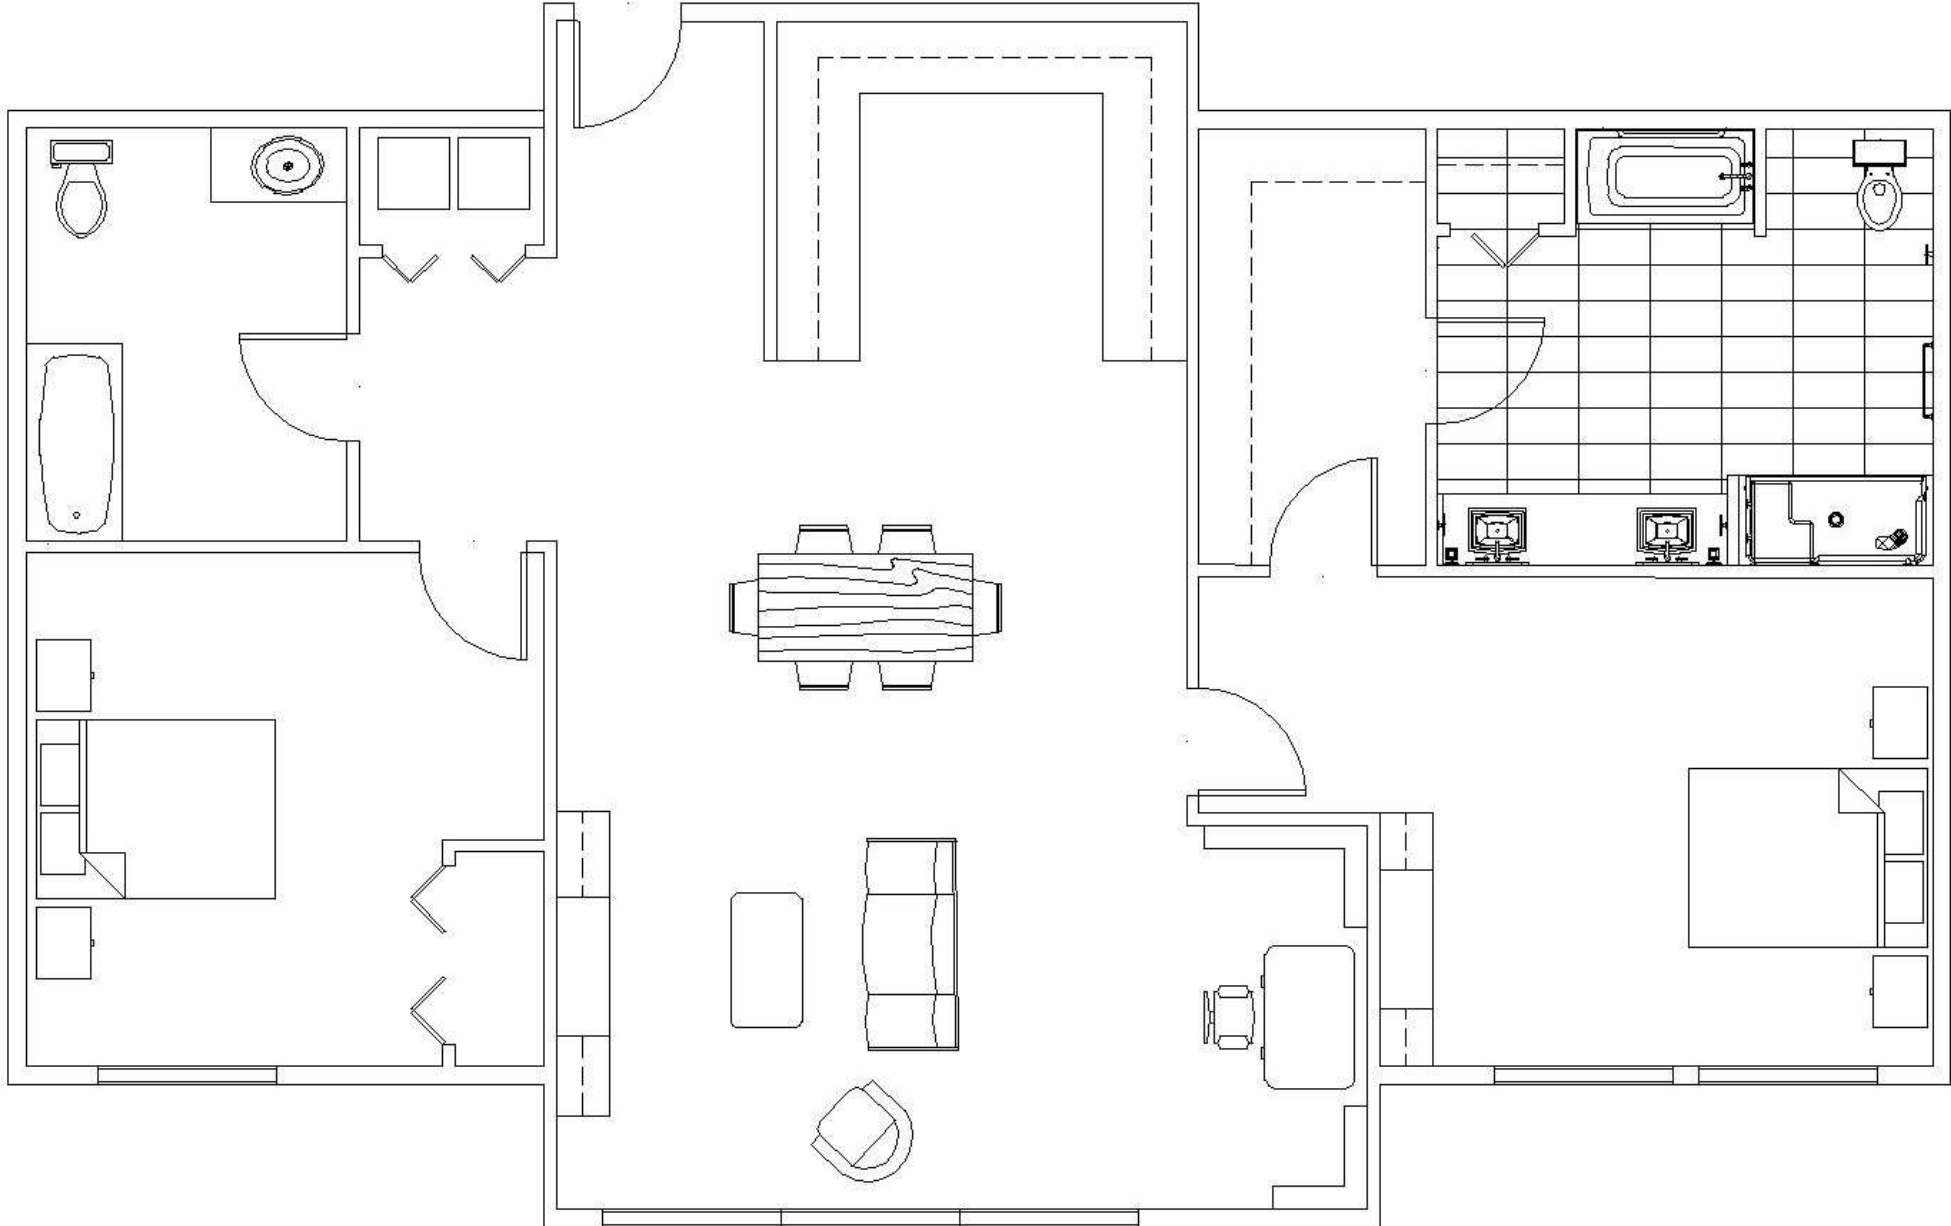

FINAL FLOOR PLAN

LIVING ROOM: PERSPECTIVE

LIVING ROOM: PERSPECTIVE

LIVING ROOM: FINISHES

STUDY AREA: PERSPECTIVE

STUDY AREA: FINISHES

KITCHEN: PERSPECTIVE

KITCHEN: FINISHES

MASTER BEDROOM: PERSPECTIVE

MASTER BEDROOM: FINISHES

MASTER BATHROOM: ELEVATIONS

MASTER BATHROOM: FINISHES

GUEST BEDROOM: PERSPECTIVE

GUEST BEDROOM: FINISHES

COLOR PALETTE OPTION ONE:

- “SILVERMIST” 7621 – SHERWIN-WILLIAMS
- “SNOWBOUND” 7004 – SHERWIN-WILLIAMS
- ARMSTRONG HARDWOOD – MAPLE (TOASTED ALMOND) – 2 ¼ INCH PLANK
- SHAW CARPET – (CASHMERE III – MORNING MIST)