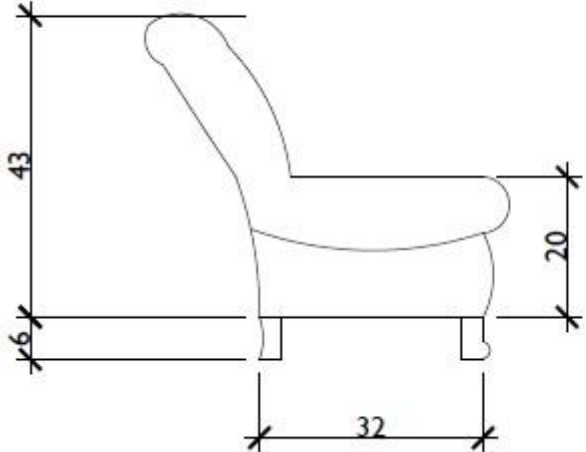

Bathroom Tile- Daltile ColorBody Collection, White
(24"x12" subway tiles)

Overall Molding and Trim- WindsorOne Colonial
Revival

CUSTOM SEATING UNIT

KITCHEN & DINING ROOM SELECTIONS

BACKSPLASH TILE

KITCHEN
COUNTERTOP