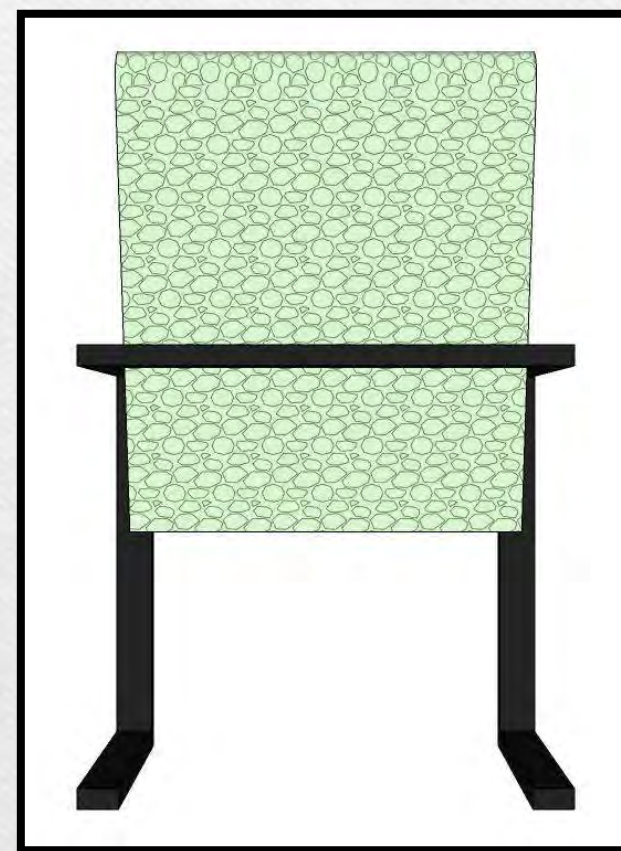

- 2 Children
- Dana: Fayetteville Resident/ Army Amputee
- Dale: Lives in Pennsylvania

- Active Retirement Community

Seating Unit

- Proportion and size consideration in relation to furniture and finishes height
- Rounded seat edge and corners
- Light weight furniture and finishes in relation to elderly reduced bone mass
- Tilted backrest
- Area to rest elbows
- Appropriate heights for accessibility

Plan View

Back View

Section Cut

Not to Scale

Seating Unit

Front View

Side View

Not to Scale