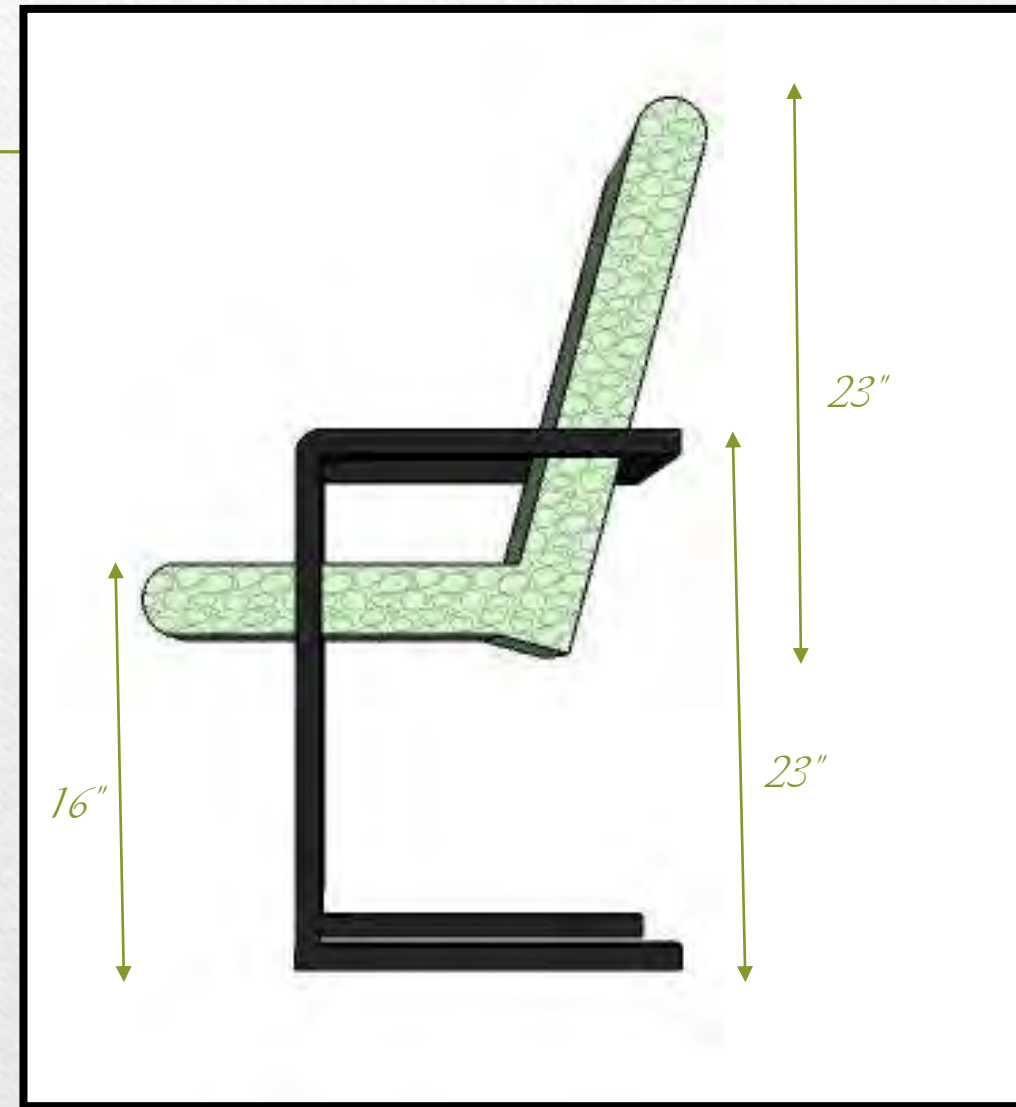

- 2 Children
- Dana: Fayetteville Resident/ Army Amputee
- Dale: Lives in Pennsylvania

- Active Retirement Community

Seating Unit

- Proportion and size consideration in relation to furniture and finishes height
- Rounded seat edge and corners
- Light weight furniture and finishes in relation to elderly reduced bone mass
- Tilted backrest
- Area to rest elbows
- Appropriate heights for accessibility

Plan View

Back View

Section Cut

Not to Scale

Seating Unit

Front View

Side View

Not to Scale