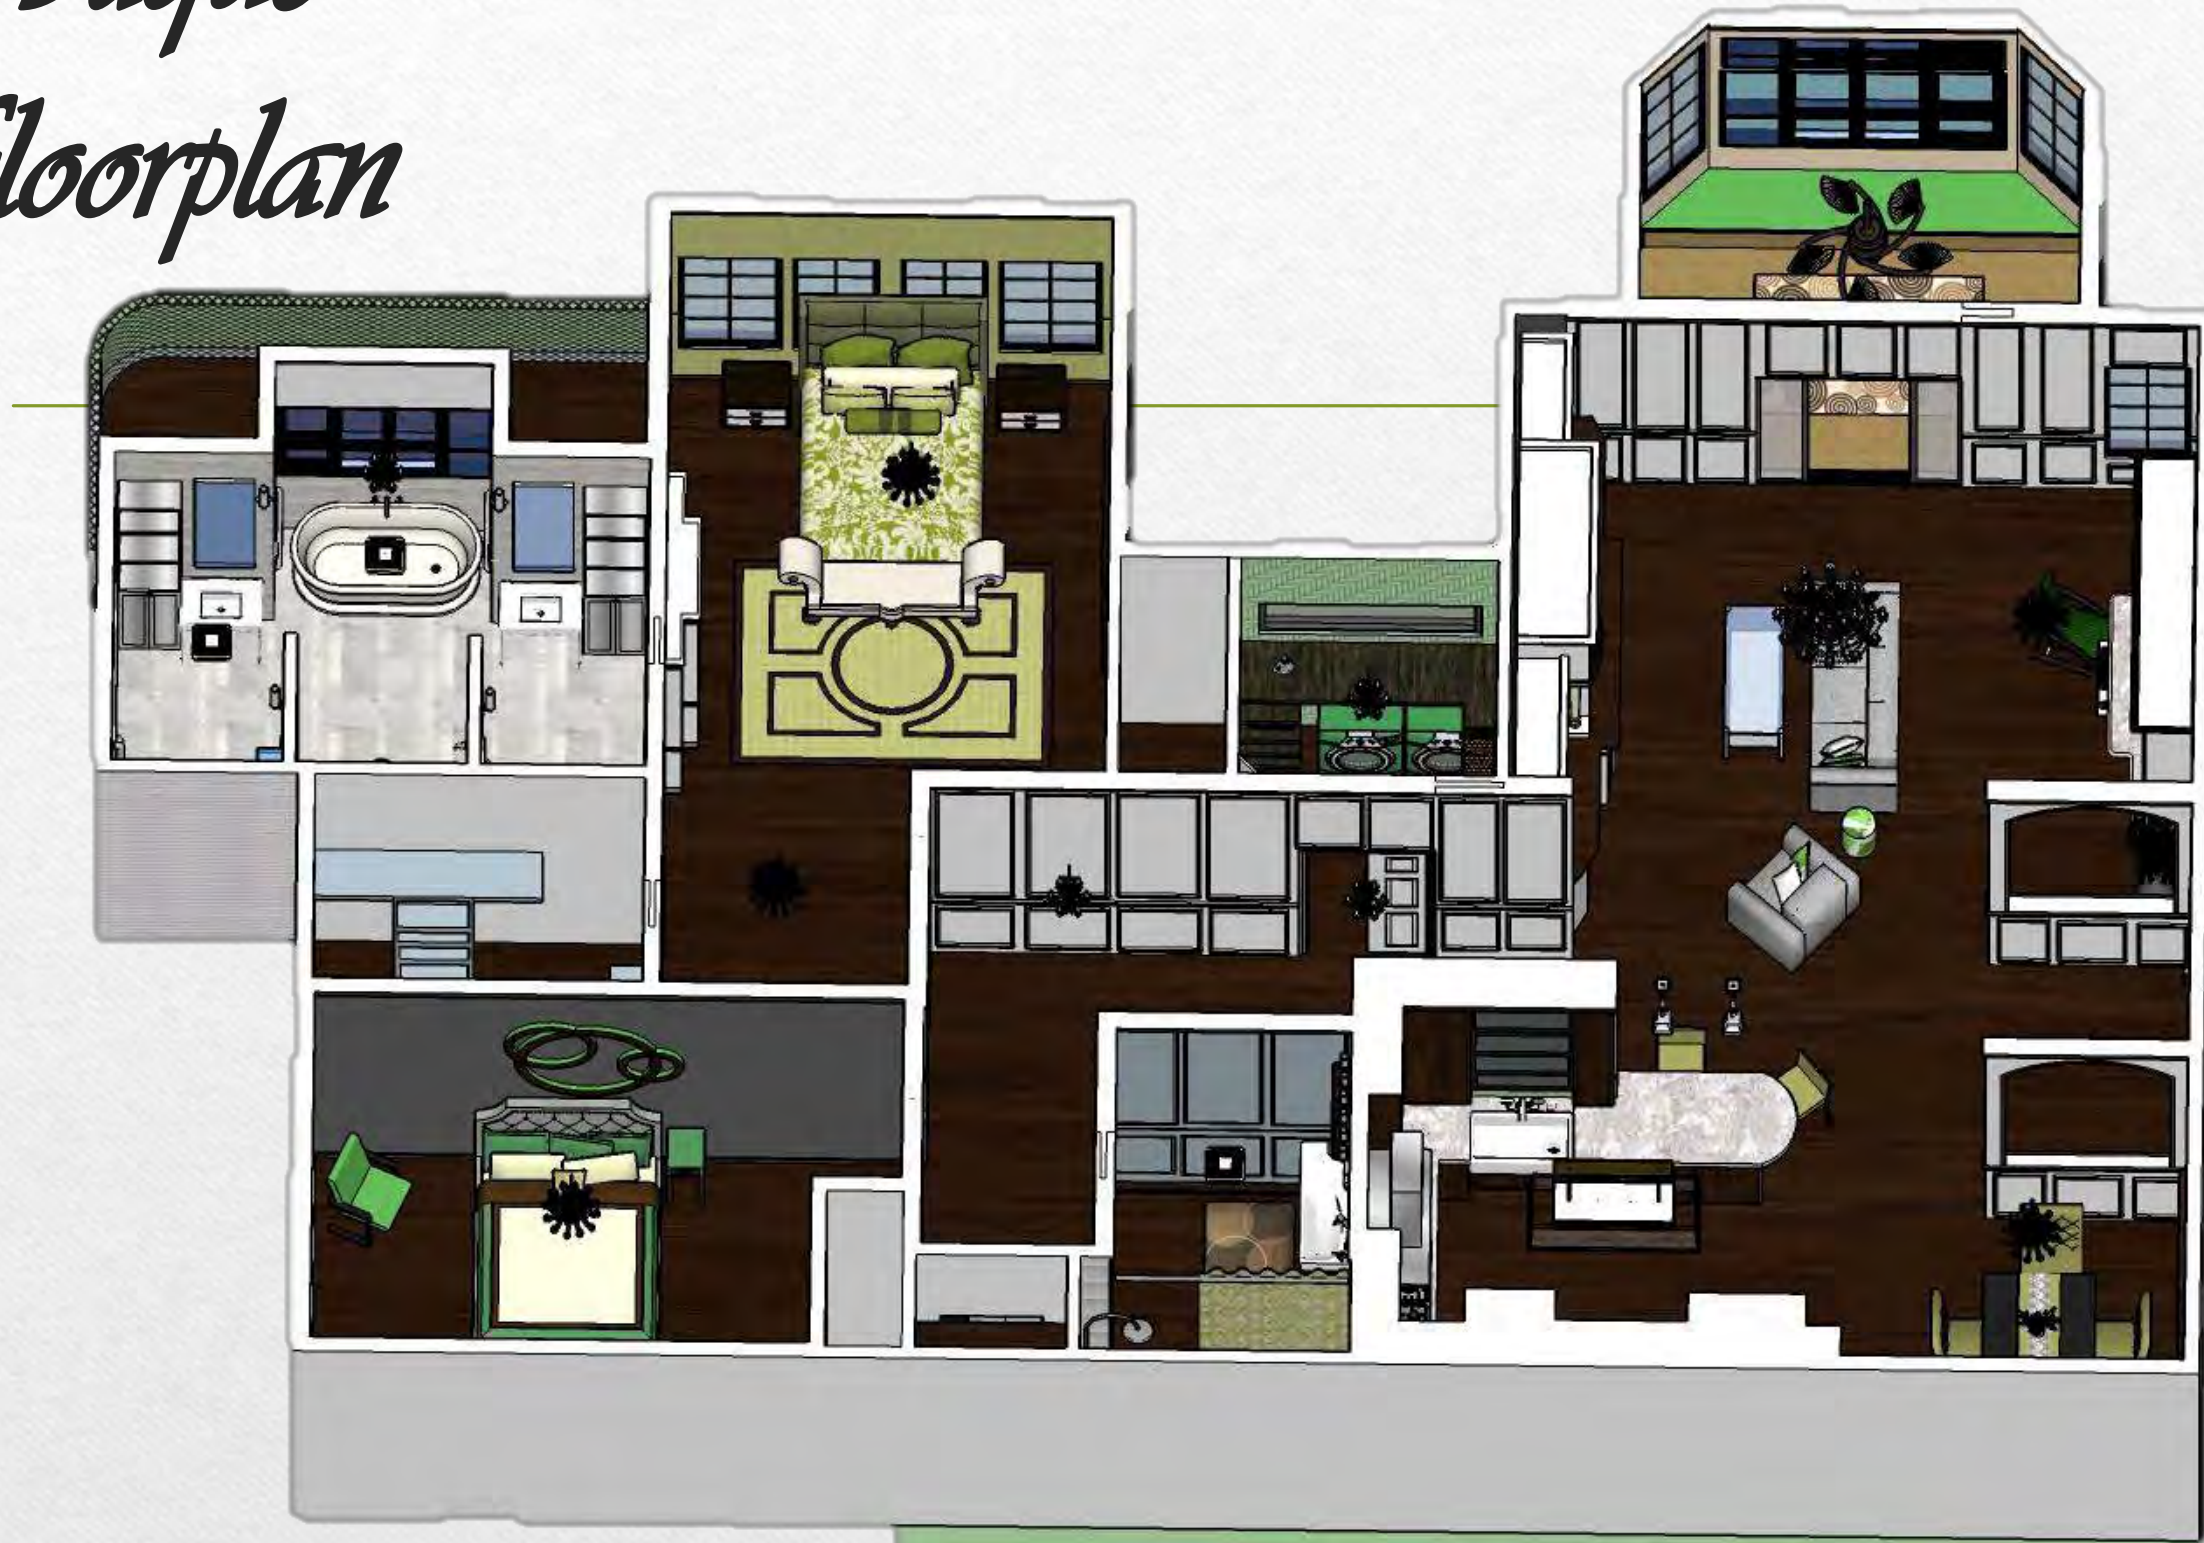

- 2 Children
- Dana: Fayetteville Resident/ Army Amputee
- Dale: Lives in Pennsylvania

- Active Retirement Community

Seating Unit

- Proportion and size consideration in relation to furniture and finishes height
- Rounded seat edge and corners
- Light weight furniture and finishes in relation to elderly reduced bone mass
- Tilted backrest
- Area to rest elbows
- Appropriate heights for accessibility

Plan View

Back View

Section Cut

Not to Scale

Seating Unit

Front View

Side View

Not to Scale

Floorplan

Not to Scale

Oblique Floorplan

Not to Scale

Foyer

Not to Scale

Furniture & Finishes

Hallway

Not to Scale

Furniture & Finishes

Living Room

Not to Scale

Living Room

Not to Scale

Living Room

Not to Scale