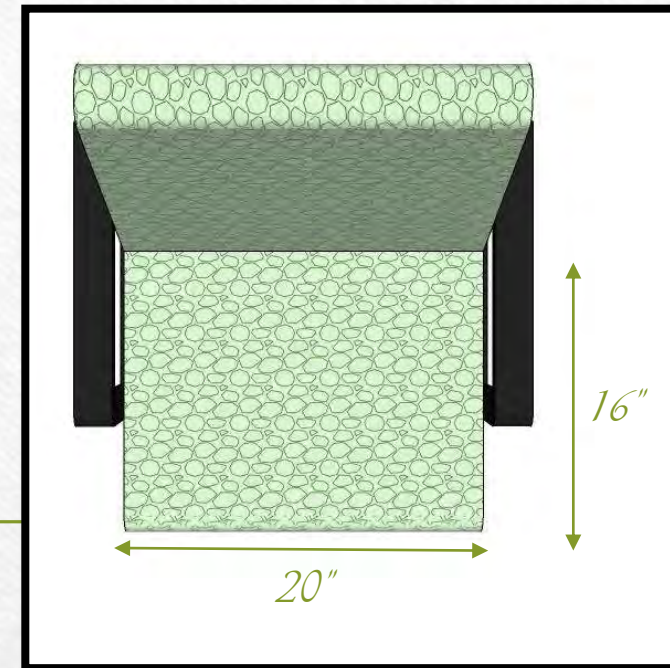

- 2 Children
- Dana: Fayetteville Resident/ Army Amputee
- Dale: Lives in Pennsylvania

- Active Retirement Community

Seating Unit

- Proportion and size consideration in relation to furniture and finishes height
- Rounded seat edge and corners
- Light weight furniture and finishes in relation to elderly reduced bone mass
- Tilted backrest
- Area to rest elbows
- Appropriate heights for accessibility

Plan View

Back View

Section Cut

Not to Scale

Seating Unit

Front View

Side View

Not to Scale