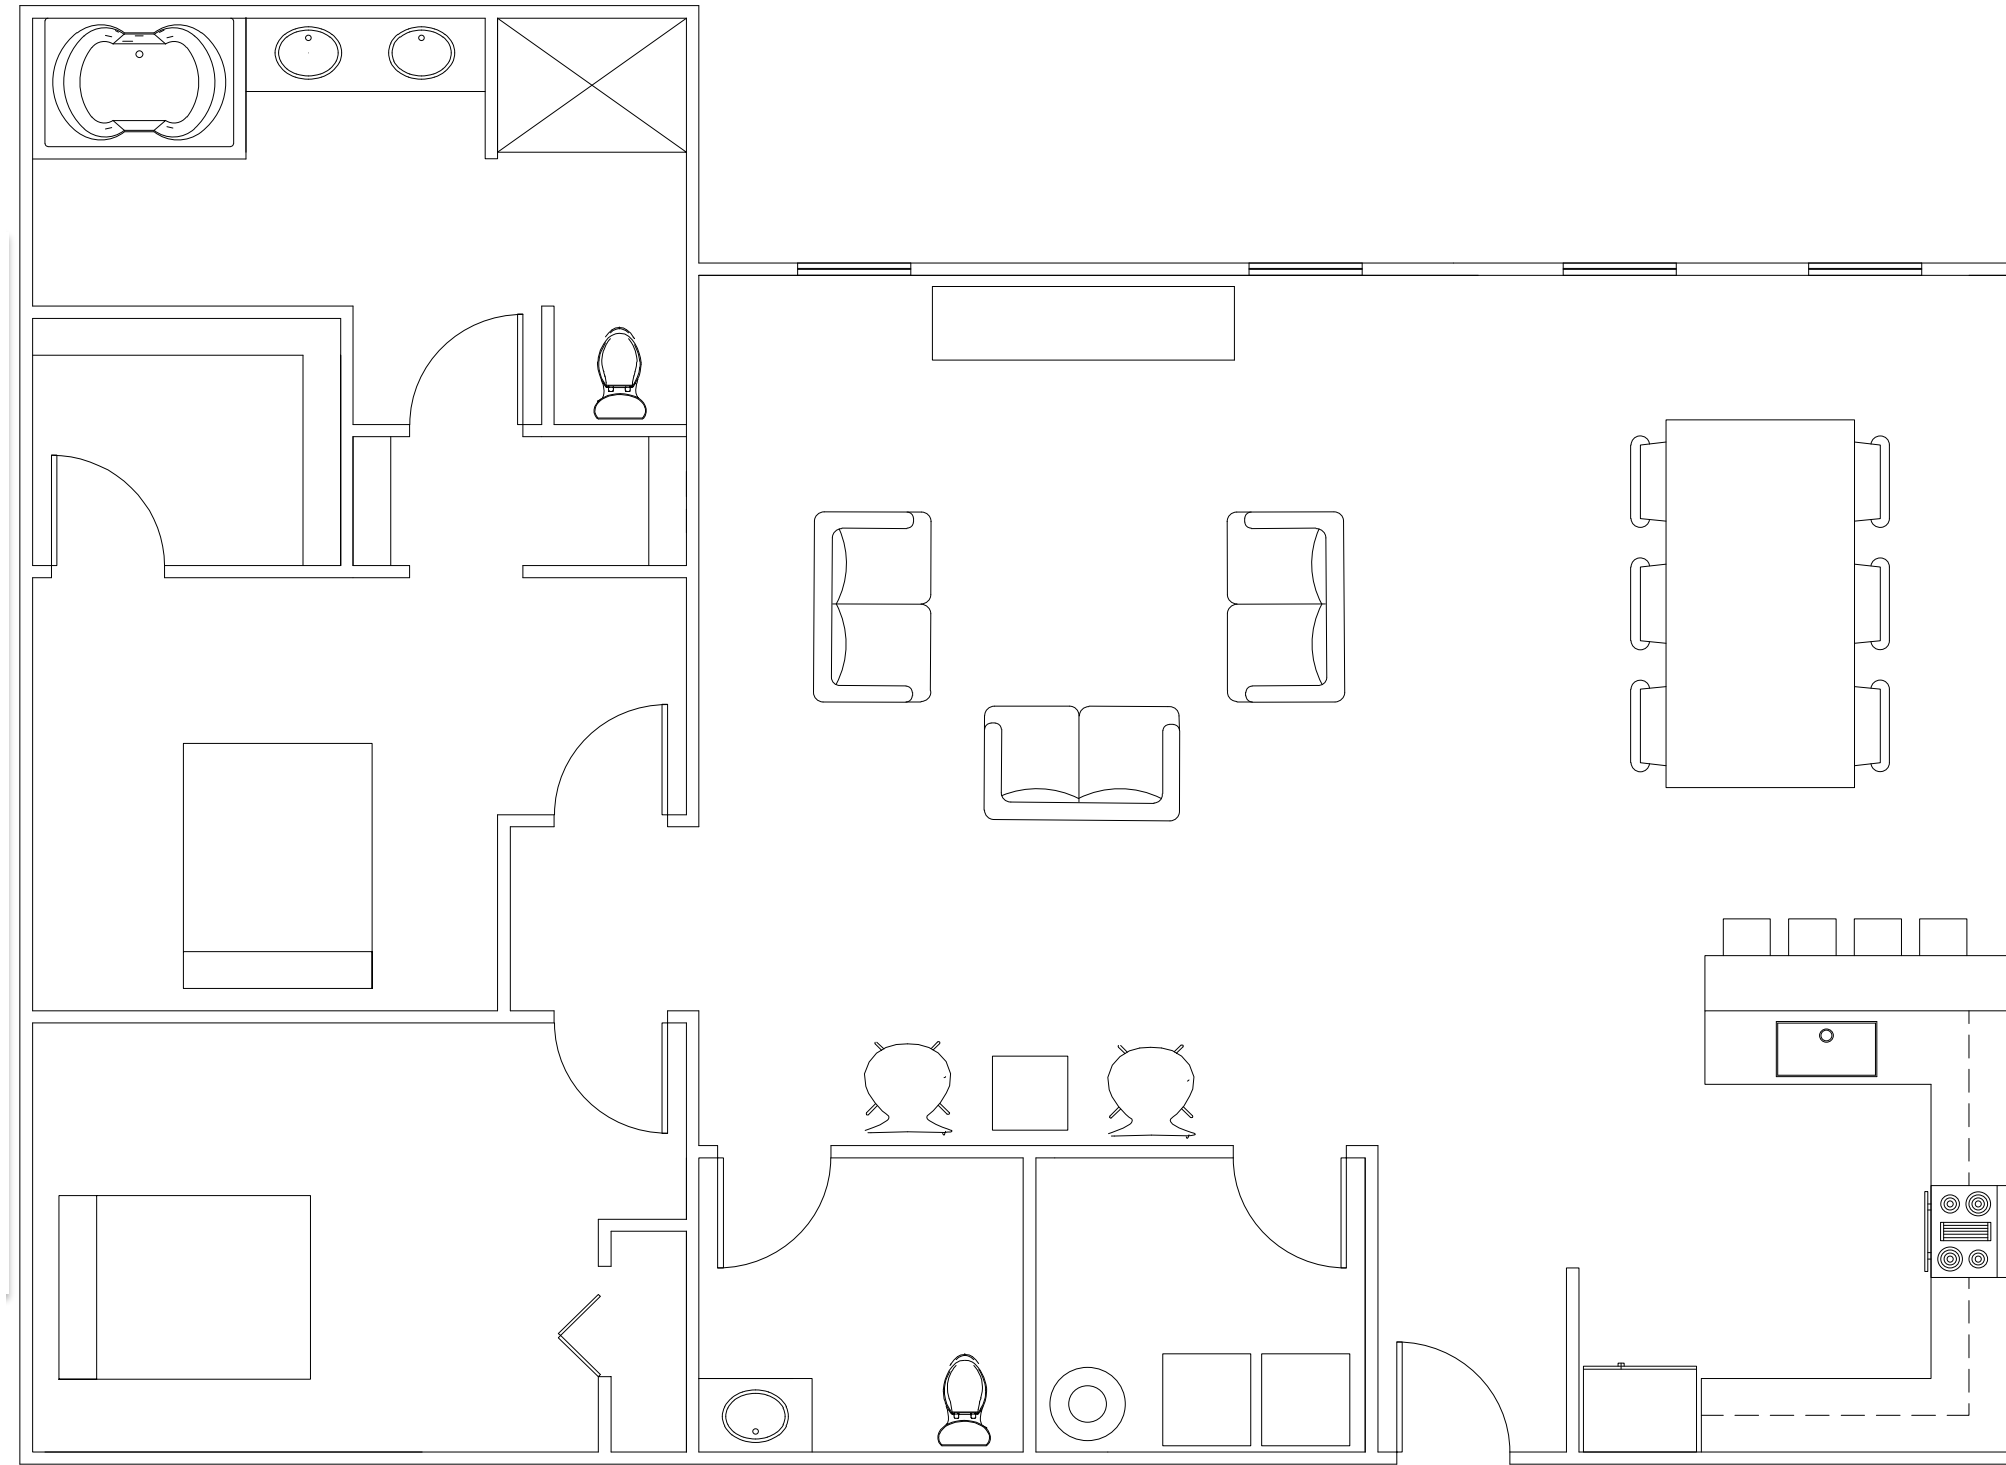

PORTFOLIO 3

BRANDON TAYLOR
IDSN 4500
FALL 2014
MR. GUSTINA

FLOORPLAN

COLOR PALETTE 1

COLOR PALETTE 2

LIVING ROOM

LIVING ROOM

DINING ROOM

DINING ROOM

KITCHEN

KITCHEN

GUEST BEDROOM

GUEST BEDROOM

MASTER BEDROOM

MASTER BEDROOM

MASTER BATHROOM

MASTER BATHROOM