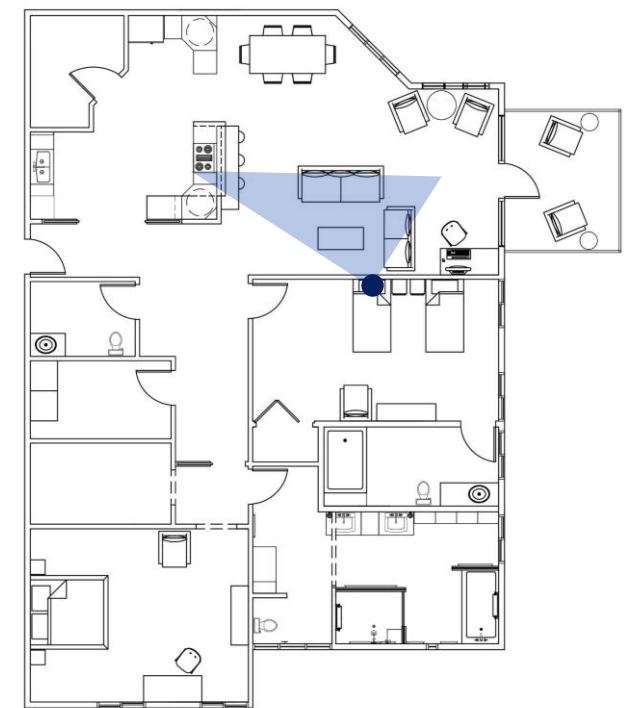

SEATING UNIT

Anthropometry refers to the measurement of the human individual and plays an important role in interior design where statistical data about the distribution of body dimensions in the population are used to optimize a planned space and products that go into the space, such as furniture.

PERSPECTIVE RENDERINGS

LIVING AREA VIEW ONE

PERSPECTIVE RENDERINGS

LIVING AREA VIEW TWO

PERSPECTIVE RENDERINGS

OUTDOOR SPACE PATIO

KITCHEN

PERSPECTIVE
RENDERINGS

PERSPECTIVE RENDERINGS

GUEST BEDROOM

PERSPECTIVE RENDERINGS

MASTER BEDROOM

PERSPECTIVE
RENDERINGS

MASTER BATHROOM

KITCHEN

LIVING AREA