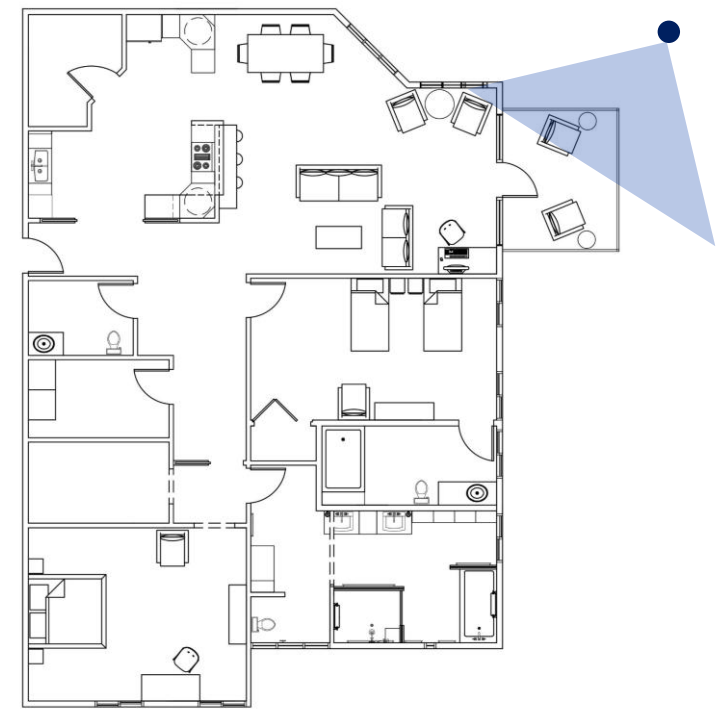

SEATING UNIT

Anthropometry refers to the measurement of the human individual and plays an important role in interior design where statistical data about the distribution of body dimensions in the population are used to optimize a planned space and products that go into the space, such as furniture.

PERSPECTIVE RENDERINGS

LIVING AREA VIEW ONE

PERSPECTIVE RENDERINGS

LIVING AREA VIEW TWO

PERSPECTIVE RENDERINGS

OUTDOOR SPACE PATIO

KITCHEN

PERSPECTIVE
RENDERINGS

PERSPECTIVE RENDERINGS

GUEST BEDROOM

PERSPECTIVE RENDERINGS

MASTER BEDROOM

PERSPECTIVE
RENDERINGS

MASTER BATHROOM

KITCHEN

LIVING AREA

FINISHES
PRIMARY OPTION

MASTER BATHROOM

GUEST BEDROOM

MASTER BEDROOM

**FINISHES
SECONDARY
OPTION**

KITCHEN

LIVING AREA

GUEST BEDROOM