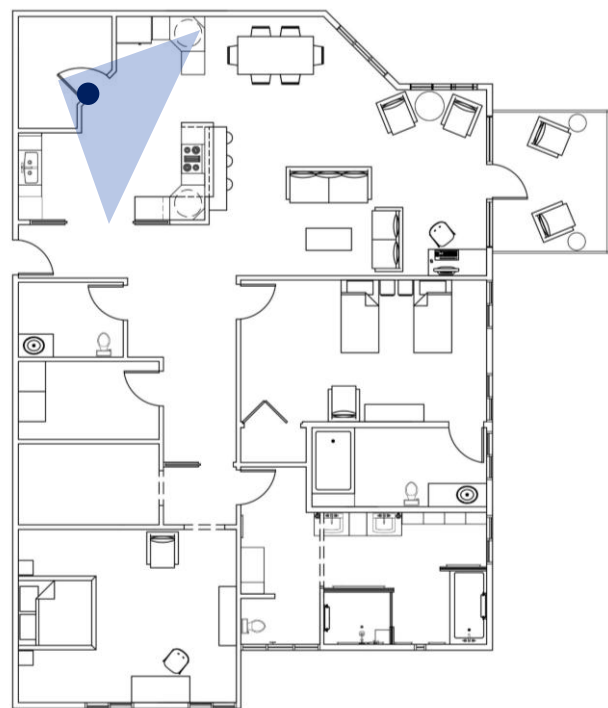

SEATING UNIT

Anthropometry refers to the measurement of the human individual and plays an important role in interior design where statistical data about the distribution of body dimensions in the population are used to optimize a planned space and products that go into the space, such as furniture.

PERSPECTIVE RENDERINGS

LIVING AREA VIEW ONE

PERSPECTIVE RENDERINGS

LIVING AREA VIEW TWO

PERSPECTIVE RENDERINGS

OUTDOOR SPACE PATIO

KITCHEN

PERSPECTIVE
RENDERINGS

PERSPECTIVE RENDERINGS

GUEST BEDROOM

PERSPECTIVE RENDERINGS

MASTER BEDROOM

PERSPECTIVE
RENDERINGS

MASTER BATHROOM

KITCHEN

LIVING AREA

FINISHES
PRIMARY OPTION

MASTER BATHROOM

GUEST BEDROOM

MASTER BEDROOM

**FINISHES
SECONDARY
OPTION**

KITCHEN

LIVING AREA

GUEST BEDROOM