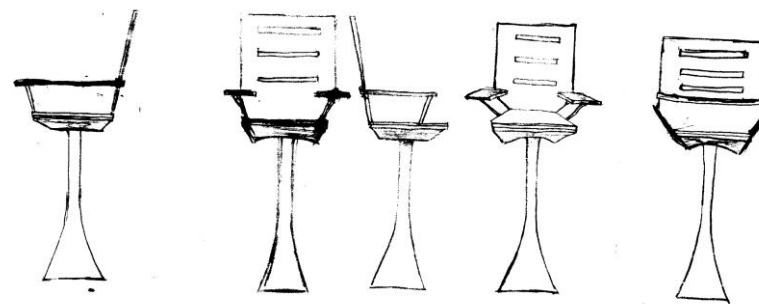

- **NAMES:** Patrick & Francis Reed
- **AGES:** 62 & 58
- **STYLE:** Mid-Century Modern
- **PREFERENCES:**
 - Warm color scheme
 - Open plan
 - Universal design
 - Formal dining for six
 - Natural stones & woods
 - Displayed artwork

SEATING UNIT

Anthropometry refers to the measurement of the human individual and plays an important role in interior design where statistical data about the distribution of body dimensions in the population are used to optimize a planned space and products that go into the space, such as furniture.