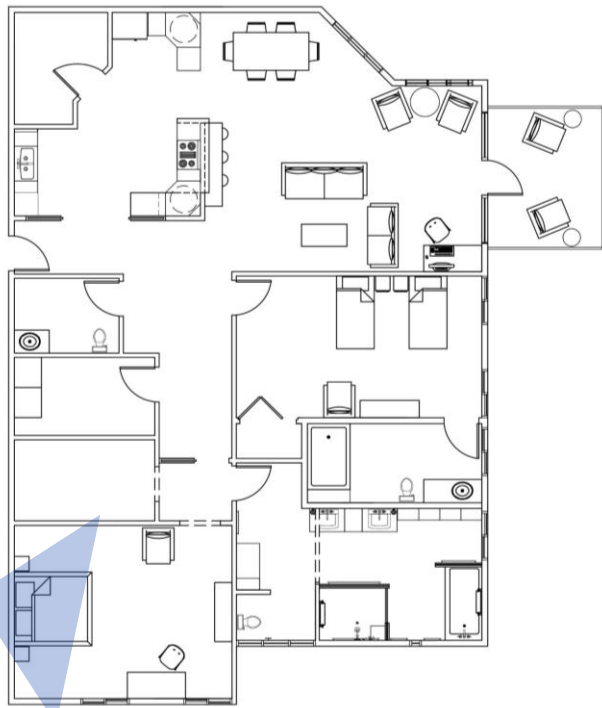

SEATING UNIT

Anthropometry refers to the measurement of the human individual and plays an important role in interior design where statistical data about the distribution of body dimensions in the population are used to optimize a planned space and products that go into the space, such as furniture.

PERSPECTIVE RENDERINGS

LIVING AREA VIEW ONE

PERSPECTIVE RENDERINGS

LIVING AREA VIEW TWO

PERSPECTIVE RENDERINGS

OUTDOOR SPACE PATIO

KITCHEN

PERSPECTIVE
RENDERINGS

PERSPECTIVE RENDERINGS

GUEST BEDROOM

PERSPECTIVE RENDERINGS

MASTER BEDROOM

PERSPECTIVE
RENDERINGS

MASTER BATHROOM

KITCHEN

LIVING AREA

FINISHES
PRIMARY OPTION

MASTER BATHROOM

GUEST BEDROOM

MASTER BEDROOM

**FINISHES
SECONDARY
OPTION**

KITCHEN

LIVING AREA

GUEST BEDROOM