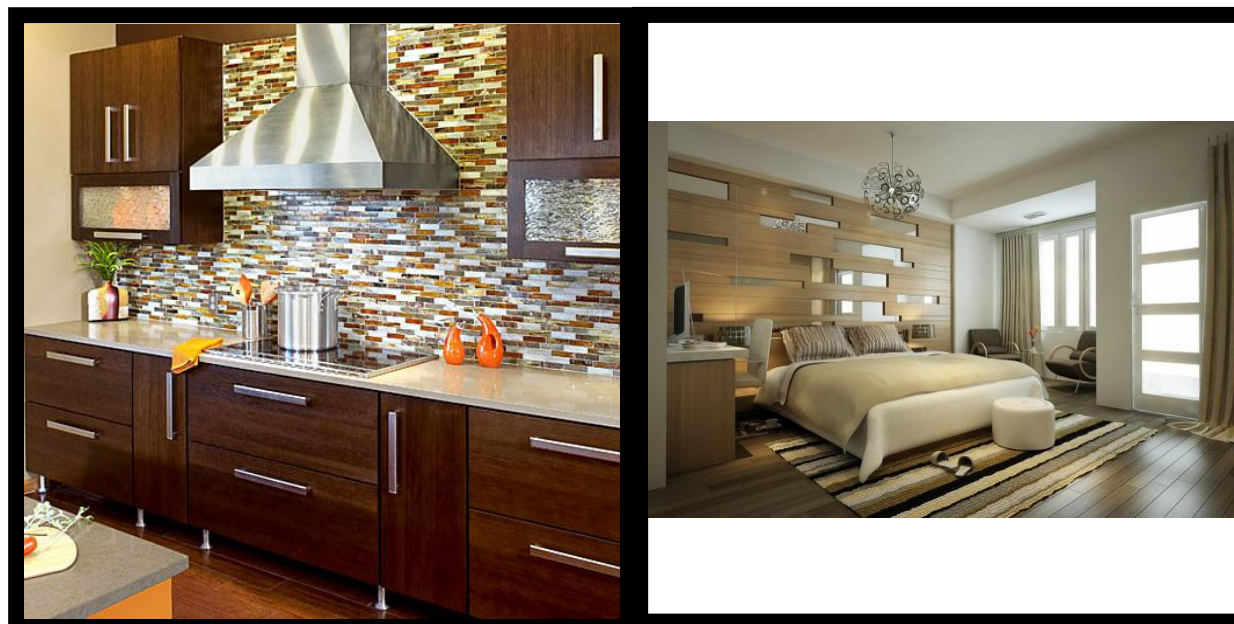

- **NAMES:** Patrick & Francis Reed
- **AGES:** 62 & 58
- **STYLE:** Mid-Century Modern
- **PREFERENCES:**
  - Warm color scheme
  - Open plan
  - Universal design
  - Formal dining for six
  - Natural stones & woods
  - Displayed artwork

Pat and Fran are both college professors who are in search of a residence that fits their own personal preferences, as well as provides accommodations for deaf retiree Fran and her veteran daughter's disabilities, who will be visiting frequently and is a wheelchair user.

Being in love with the arts, Pat wants a stylish home that captures the eye while Fran is concerned about Pat's mid-century modern taste clashing with their traditional heirlooms. Both Pat and Fran embrace mid-century modern, but do not want stark whites and sharp edges to be the emphasis of the home's aesthetic.