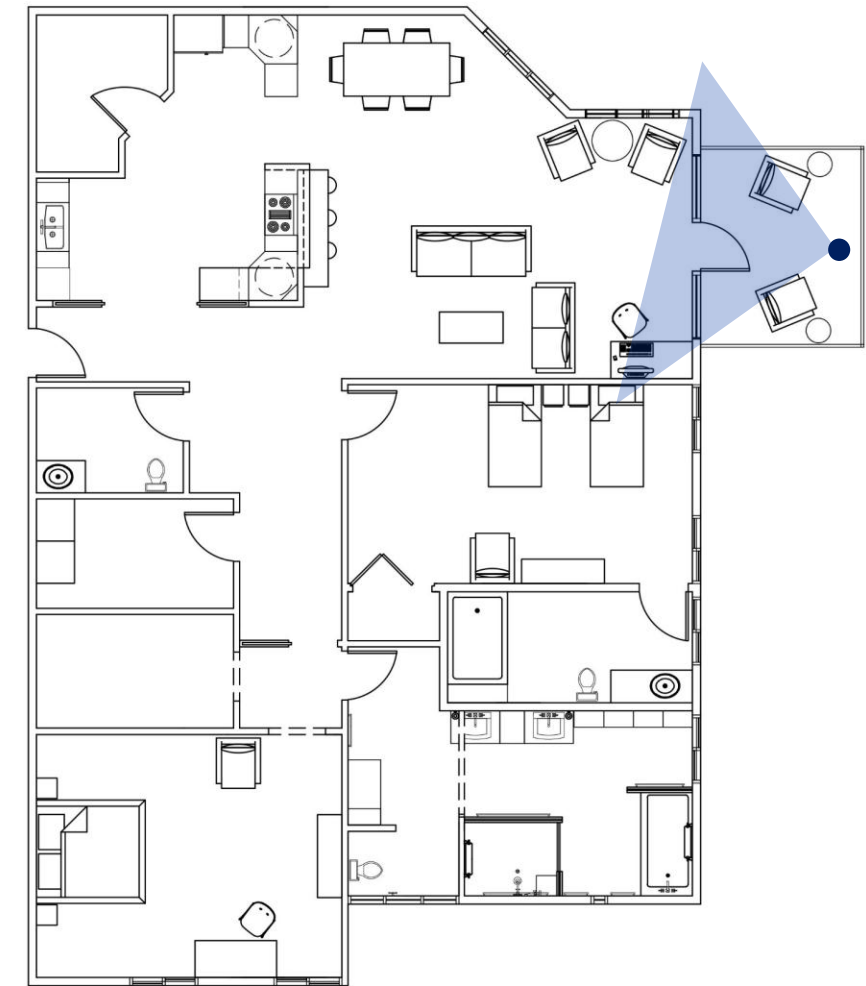

SEATING UNIT

Anthropometry refers to the measurement of the human individual and plays an important role in interior design where statistical data about the distribution of body dimensions in the population are used to optimize a planned space and products that go into the space, such as furniture.

PERSPECTIVE RENDERINGS

LIVING AREA VIEW ONE

PERSPECTIVE RENDERINGS

LIVING AREA VIEW TWO

PERSPECTIVE RENDERINGS

OUTDOOR SPACE PATIO

KITCHEN

PERSPECTIVE
RENDERINGS