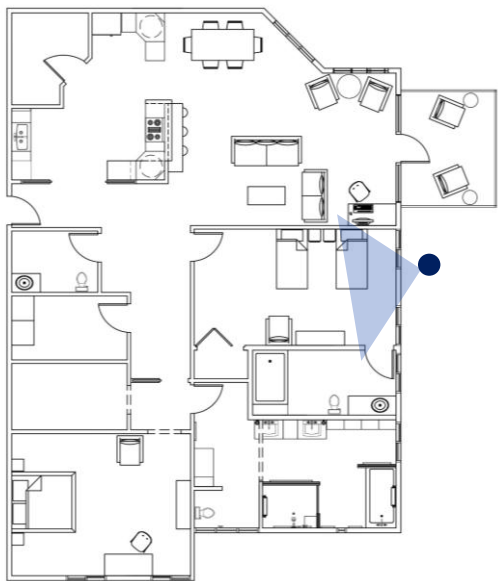

SEATING UNIT

Anthropometry refers to the measurement of the human individual and plays an important role in interior design where statistical data about the distribution of body dimensions in the population are used to optimize a planned space and products that go into the space, such as furniture.

PERSPECTIVE RENDERINGS

LIVING AREA VIEW ONE

PERSPECTIVE RENDERINGS

LIVING AREA VIEW TWO

PERSPECTIVE RENDERINGS

OUTDOOR SPACE PATIO

KITCHEN

PERSPECTIVE
RENDERINGS

PERSPECTIVE RENDERINGS

GUEST BEDROOM

PERSPECTIVE RENDERINGS

MASTER BEDROOM

PERSPECTIVE
RENDERINGS

MASTER BATHROOM

KITCHEN

LIVING AREA

FINISHES
PRIMARY OPTION

MASTER BATHROOM

GUEST BEDROOM

MASTER BEDROOM

**FINISHES
SECONDARY
OPTION**

KITCHEN

LIVING AREA

GUEST BEDROOM