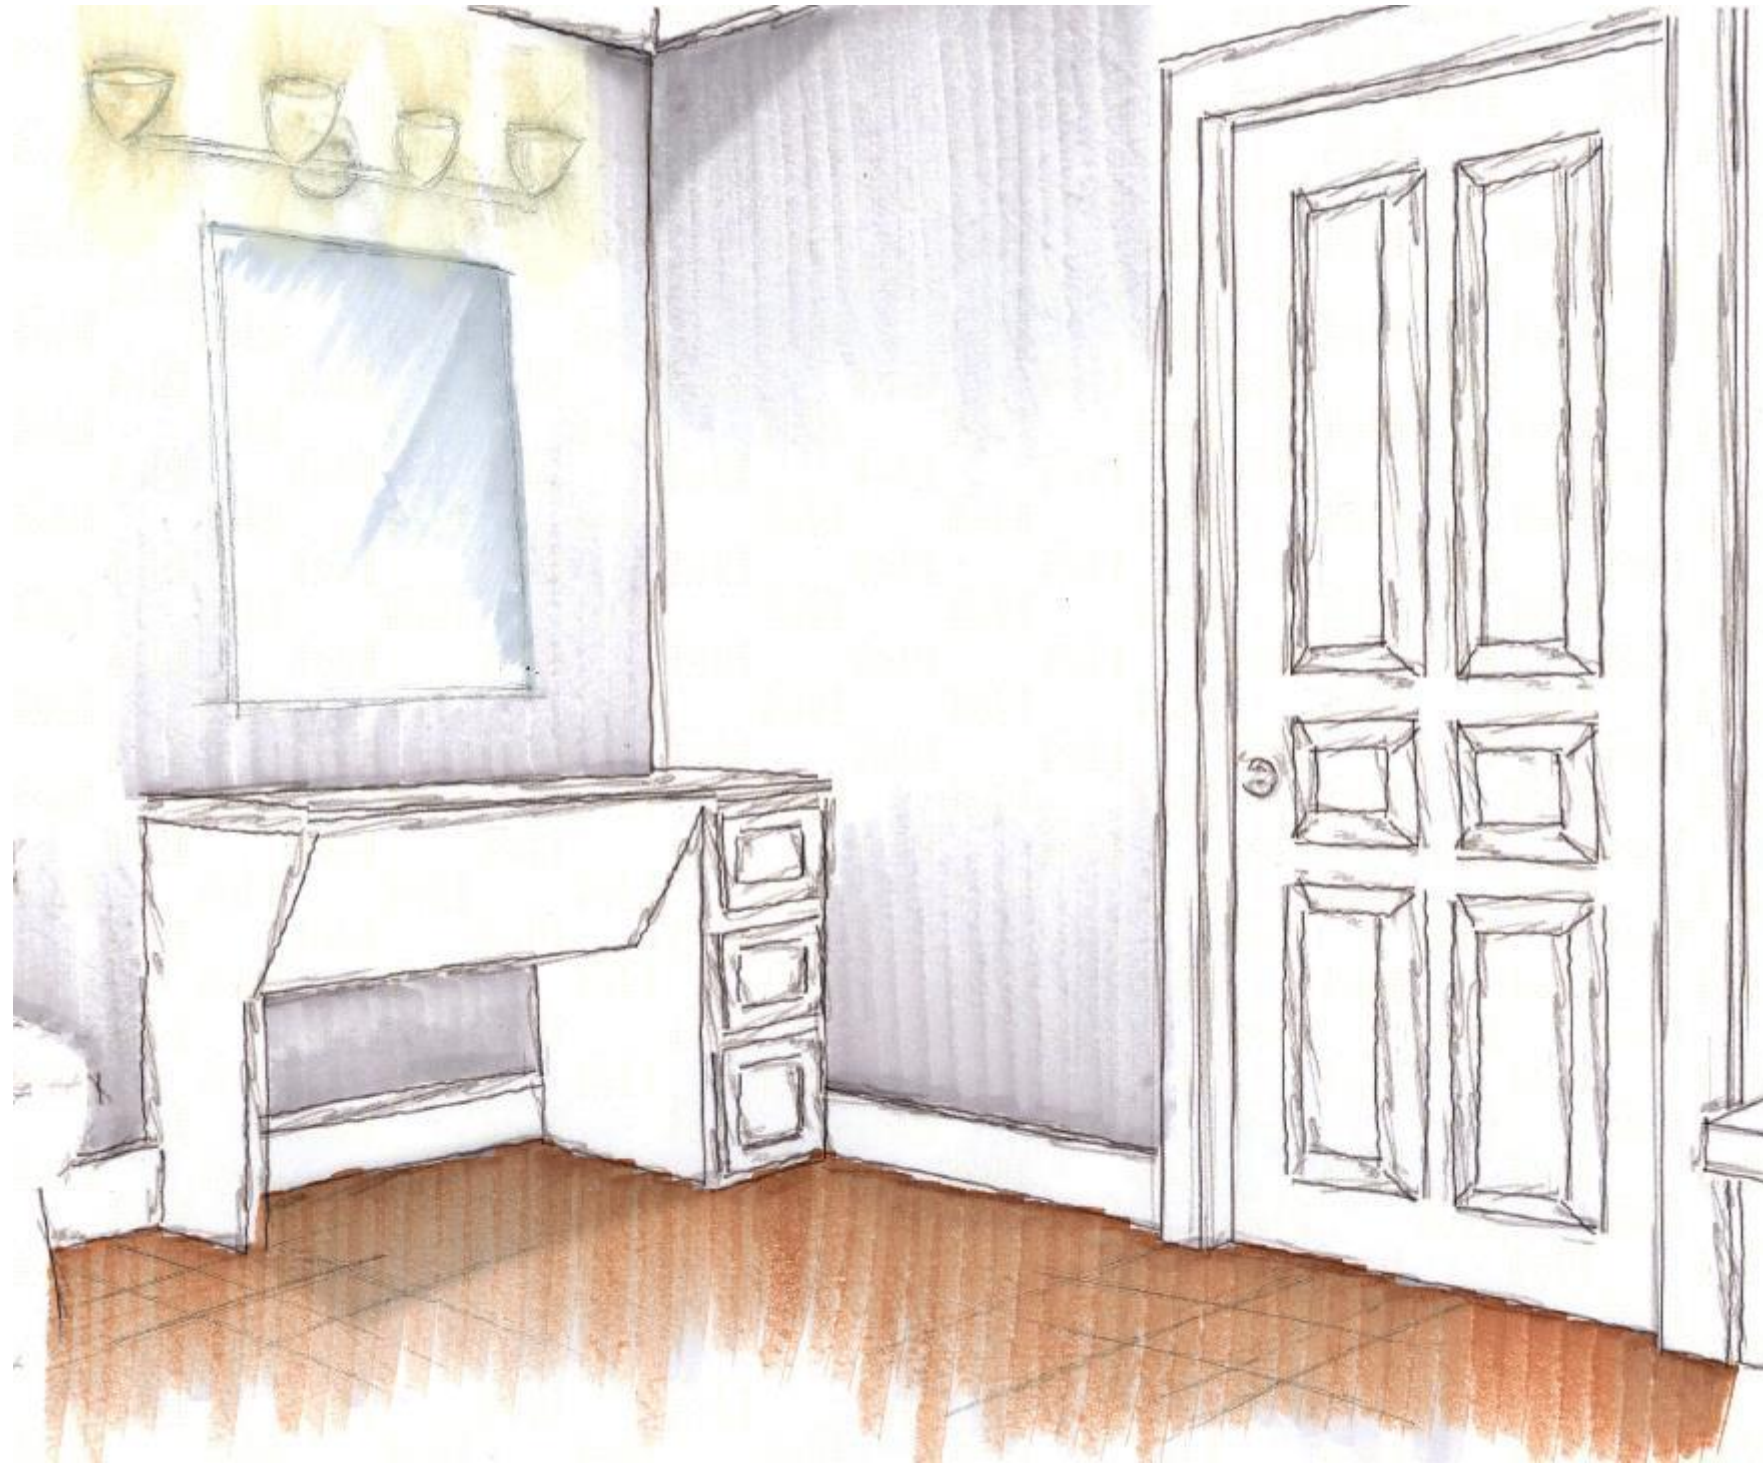

CUSTOM SEATING UNIT

THE DESIGN OF THIS CUSTOM CHAIR WAS CAREFULLY CONSIDERED BASED ON THE STUDY OF THE HUMAN BODY AND WHAT HEIGHTS ARE IDEAL FOR THE HUMAN FORM. THE OVERALL SIZES AND DIMENSIONS OF THE SEATING UNIT WERE DETERMINED TO BE BEST FITTING FOR MALE AND FEMALE USERS BETWEEN THE AGES OF 55 AND 90 BASED ON AN AVERAGE WEIGHT AND HEIGHT. THE CHAIR WAS DESIGNED TO BE INCORPORATED INTO THE DESIGN OF THE PORCH SPACE FOR THE CLIENTS.

MASTER BEDROOM ALTERNATE COLOR SCHEME

MASTER BATHROOM PERSPECTIVES

MASTER BATHROOM FINISH SELECTIONS

GUEST BEDROOM PERSPECTIVE

GUEST BEDROOM FURNITURE SELECTIONS

BEDS TO BE TWINS

GUEST BEDROOM ALTERNATE COLOR SCHEME

BEDS TO BE TWINS

GUEST BATHROOM PERSPECTIVE

GUEST BATHROOM FINISH SELECTIONS