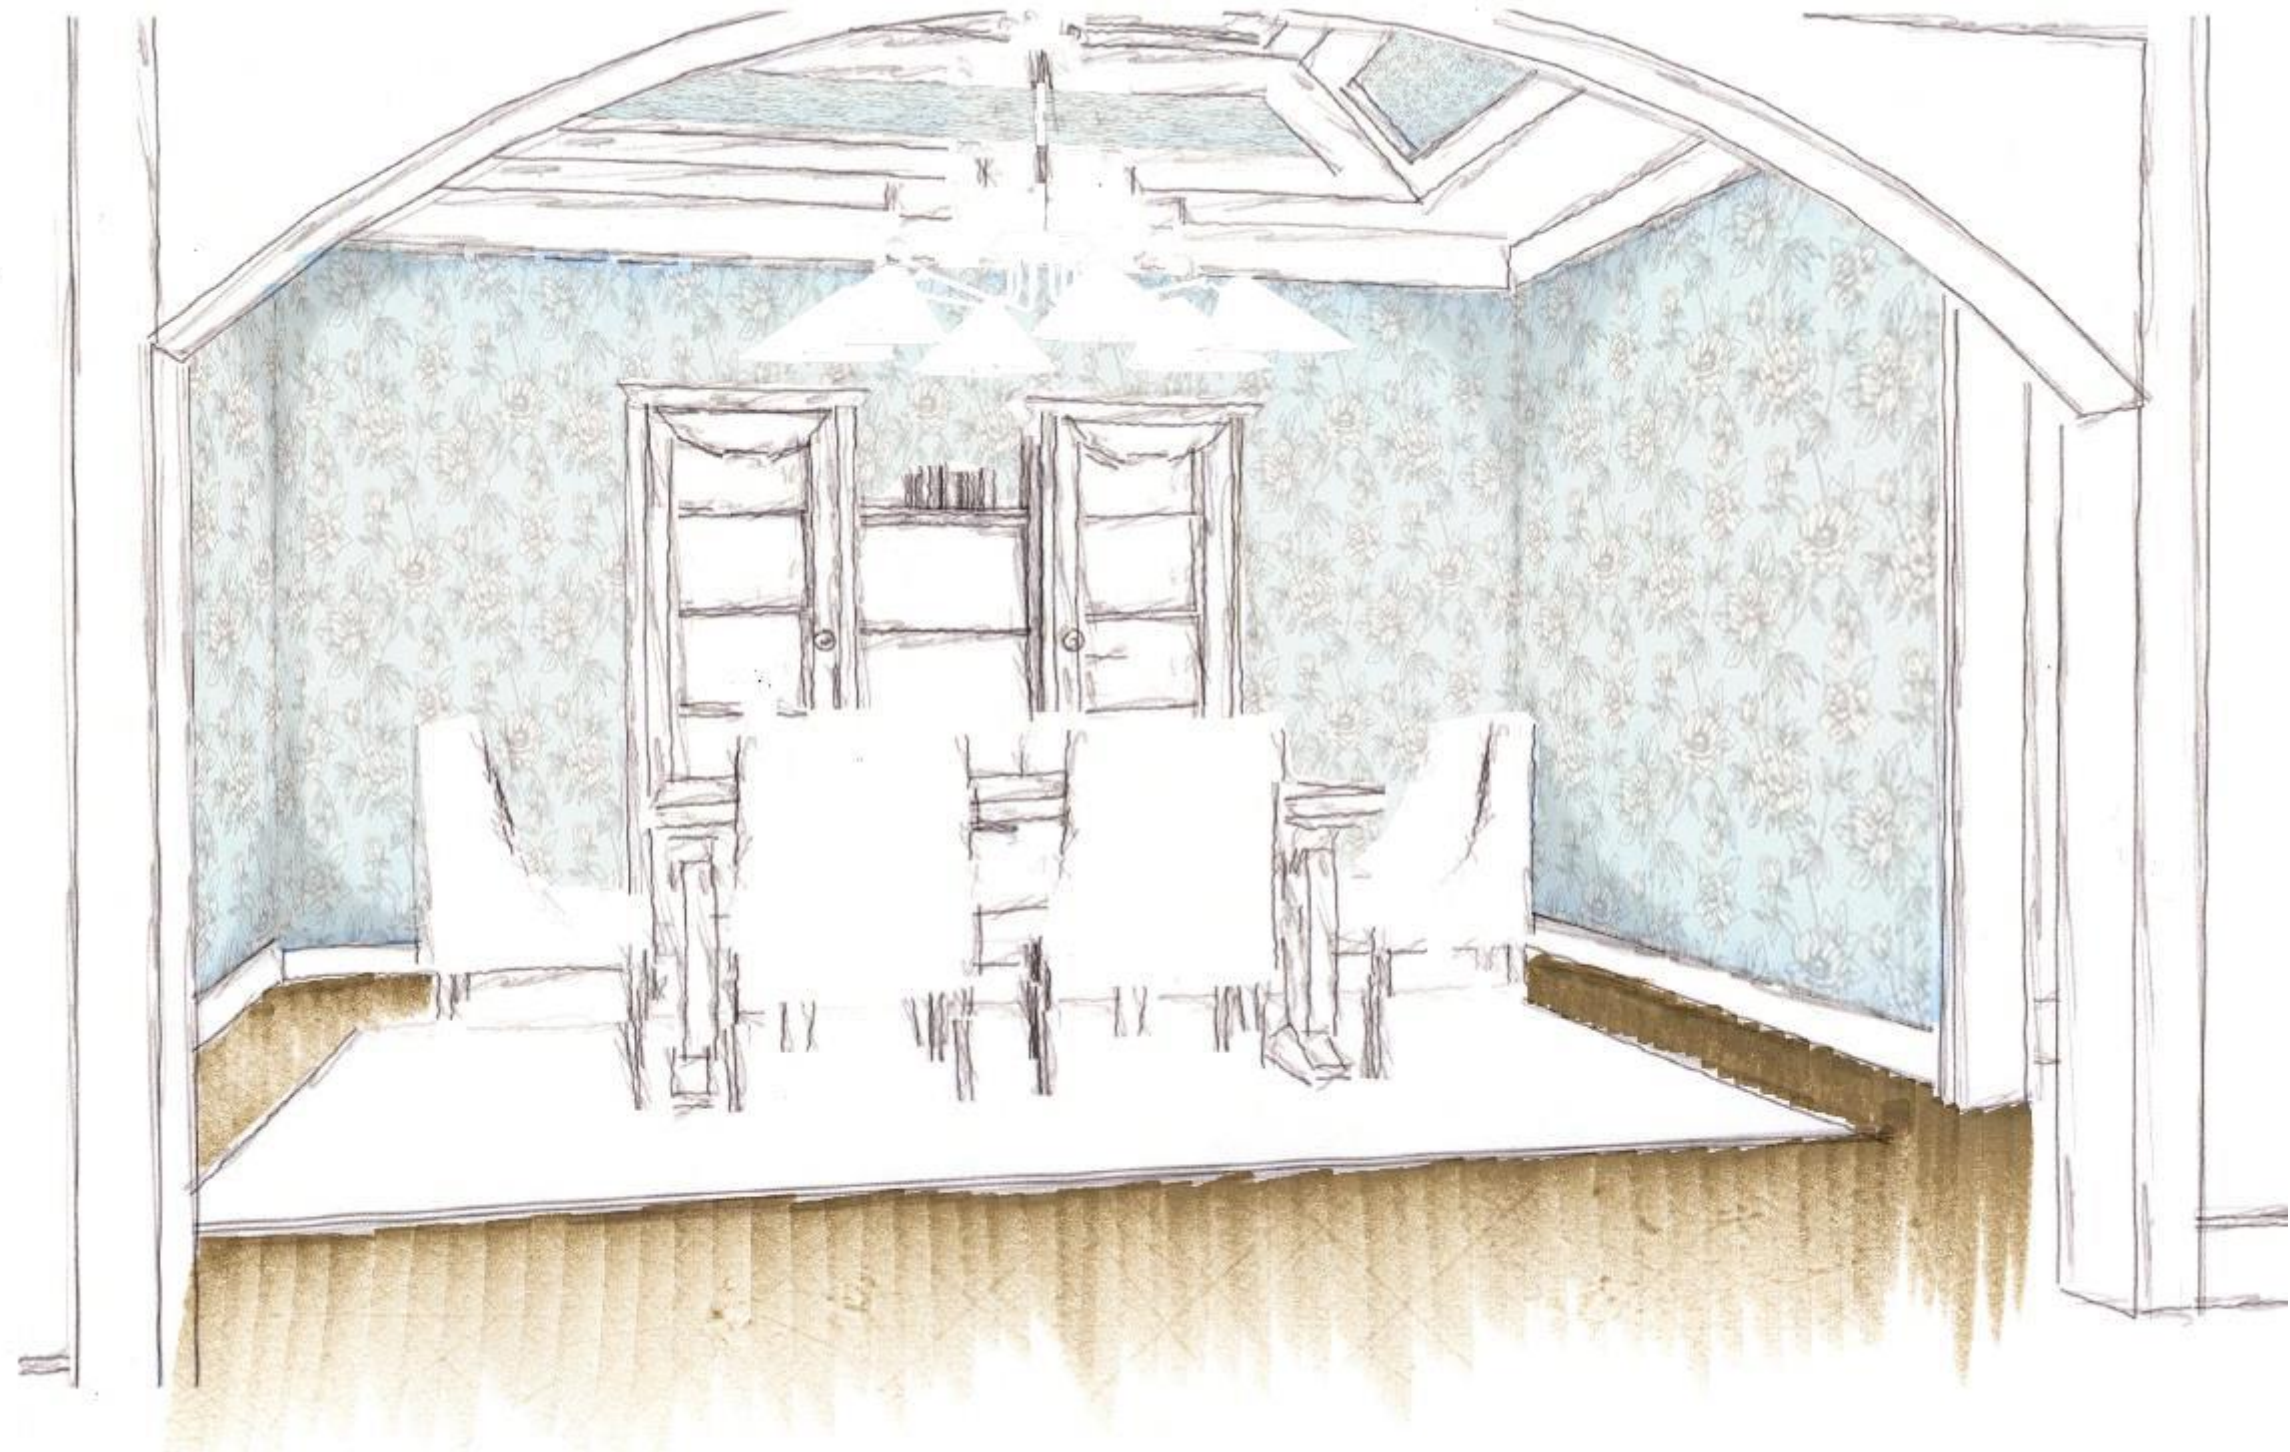

DINING ROOM PERSPECTIVE