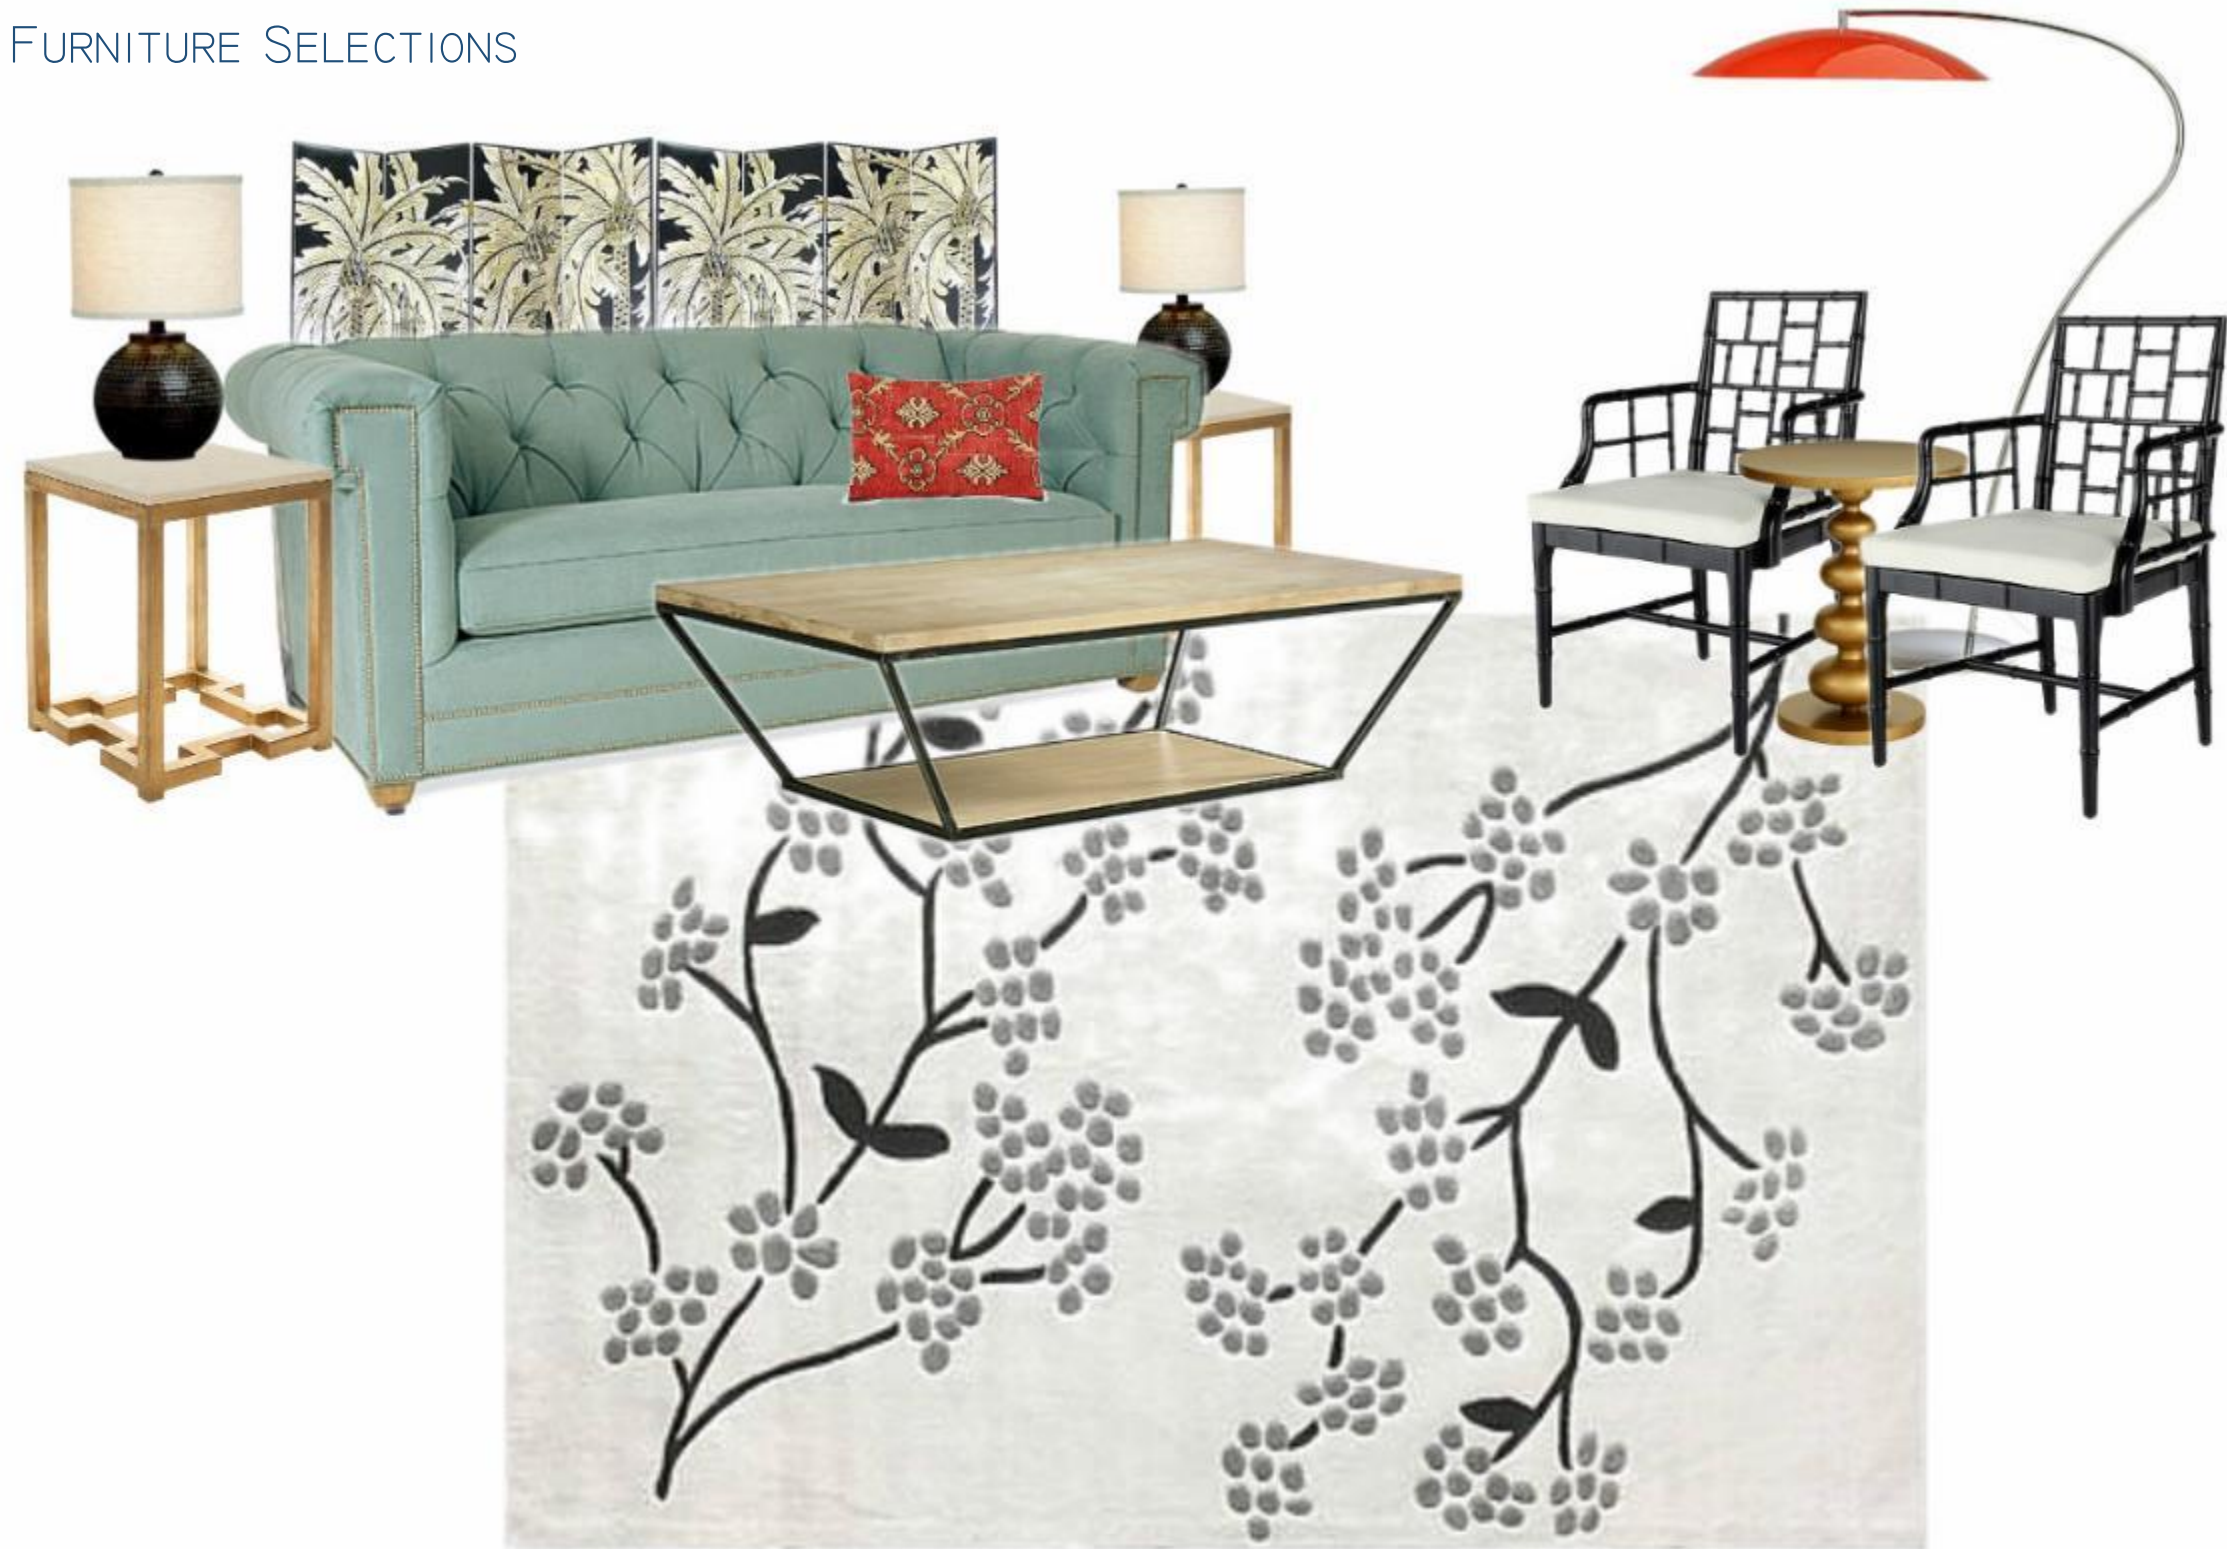

ALTERNATIVE COLOR SCHEME

TWISTED OAK PATH - BENJAMIN MOORE
(WALLS)

SQUIRREL TAIL - BENJAMIN MOORE
(TRIM)

SYNERGY ONE BAMBOO FLOORING - TEREGRIN

LIVING ROOM PERSPECTIVE

LIVING ROOM FURNITURE SELECTIONS

LIVING ROOM ALTERNATE COLOR SCHEME

DINING ROOM PERSPECTIVE

DINING ROOM FURNITURE SELECTIONS

DINING ROOM ALTERNATE COLOR SCHEME

KITCHEN PERSPECTIVE

KITCHEN FINISHES AND FURNITURE SELECTIONS

MASTER BED ROOM PERSPECTIVE

MASTER BEDROOM FURNITURE SELECTIONS