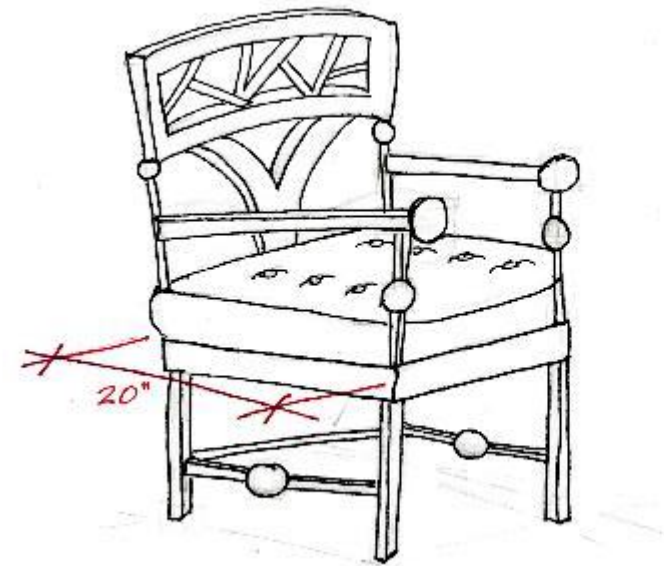

CUSTOM SEATING UNIT

THE DESIGN OF THIS CUSTOM CHAIR WAS CAREFULLY CONSIDERED BASED ON THE STUDY OF THE HUMAN BODY AND WHAT HEIGHTS ARE IDEAL FOR THE HUMAN FORM. THE OVERALL SIZES AND DIMENSIONS OF THE SEATING UNIT WERE DETERMINED TO BE BEST FITTING FOR MALE AND FEMALE USERS BETWEEN THE AGES OF 55 AND 90 BASED ON AN AVERAGE WEIGHT AND HEIGHT. THE CHAIR WAS DESIGNED TO BE INCORPORATED INTO THE DESIGN OF THE PORCH SPACE FOR THE CLIENTS.