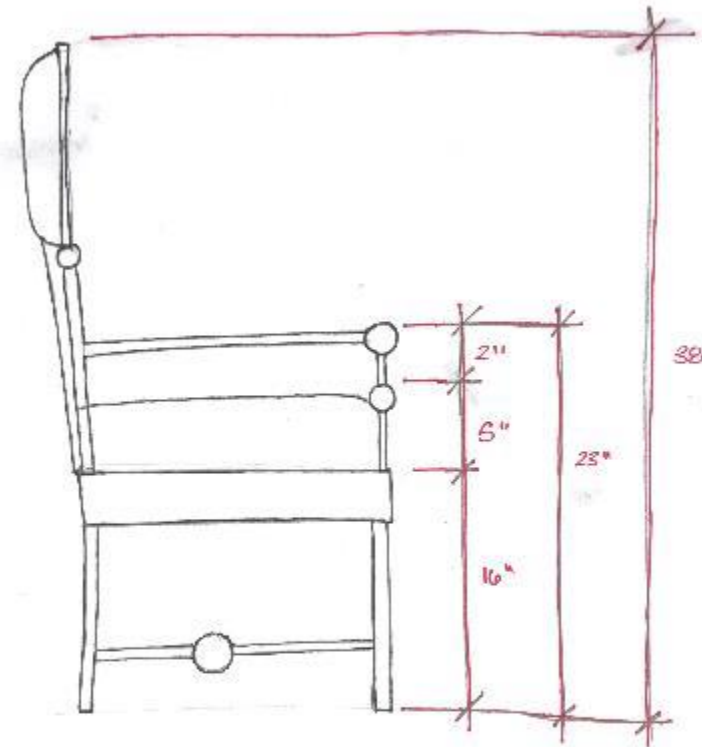

CUSTOM SEATING UNIT

THE DESIGN OF THIS CUSTOM CHAIR WAS CAREFULLY CONSIDERED BASED ON THE STUDY OF THE HUMAN BODY AND WHAT HEIGHTS ARE IDEAL FOR THE HUMAN FORM. THE OVERALL SIZES AND DIMENSIONS OF THE SEATING UNIT WERE DETERMINED TO BE BEST FITTING FOR MALE AND FEMALE USERS BETWEEN THE AGES OF 55 AND 90 BASED ON AN AVERAGE WEIGHT AND HEIGHT. THE CHAIR WAS DESIGNED TO BE INCORPORATED INTO THE DESIGN OF THE PORCH SPACE FOR THE CLIENTS.