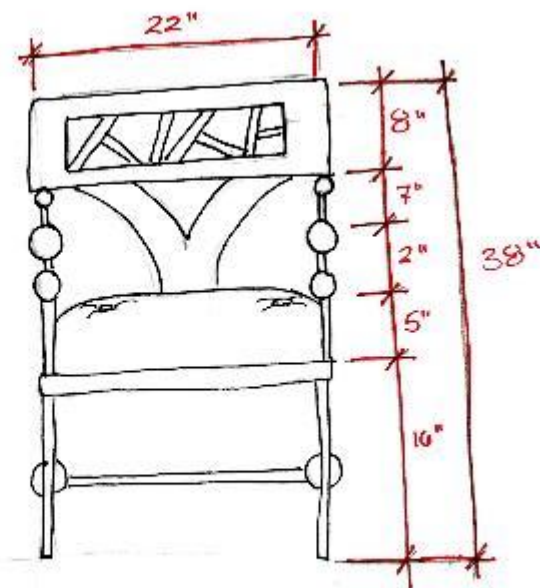

CUSTOM SEATING UNIT

THE DESIGN OF THIS CUSTOM CHAIR WAS CAREFULLY CONSIDERED BASED ON THE STUDY OF THE HUMAN BODY AND WHAT HEIGHTS ARE IDEAL FOR THE HUMAN FORM. THE OVERALL SIZES AND DIMENSIONS OF THE SEATING UNIT WERE DETERMINED TO BE BEST FITTING FOR MALE AND FEMALE USERS BETWEEN THE AGES OF 55 AND 90 BASED ON AN AVERAGE WEIGHT AND HEIGHT. THE CHAIR WAS DESIGNED TO BE INCORPORATED INTO THE DESIGN OF THE PORCH SPACE FOR THE CLIENTS.