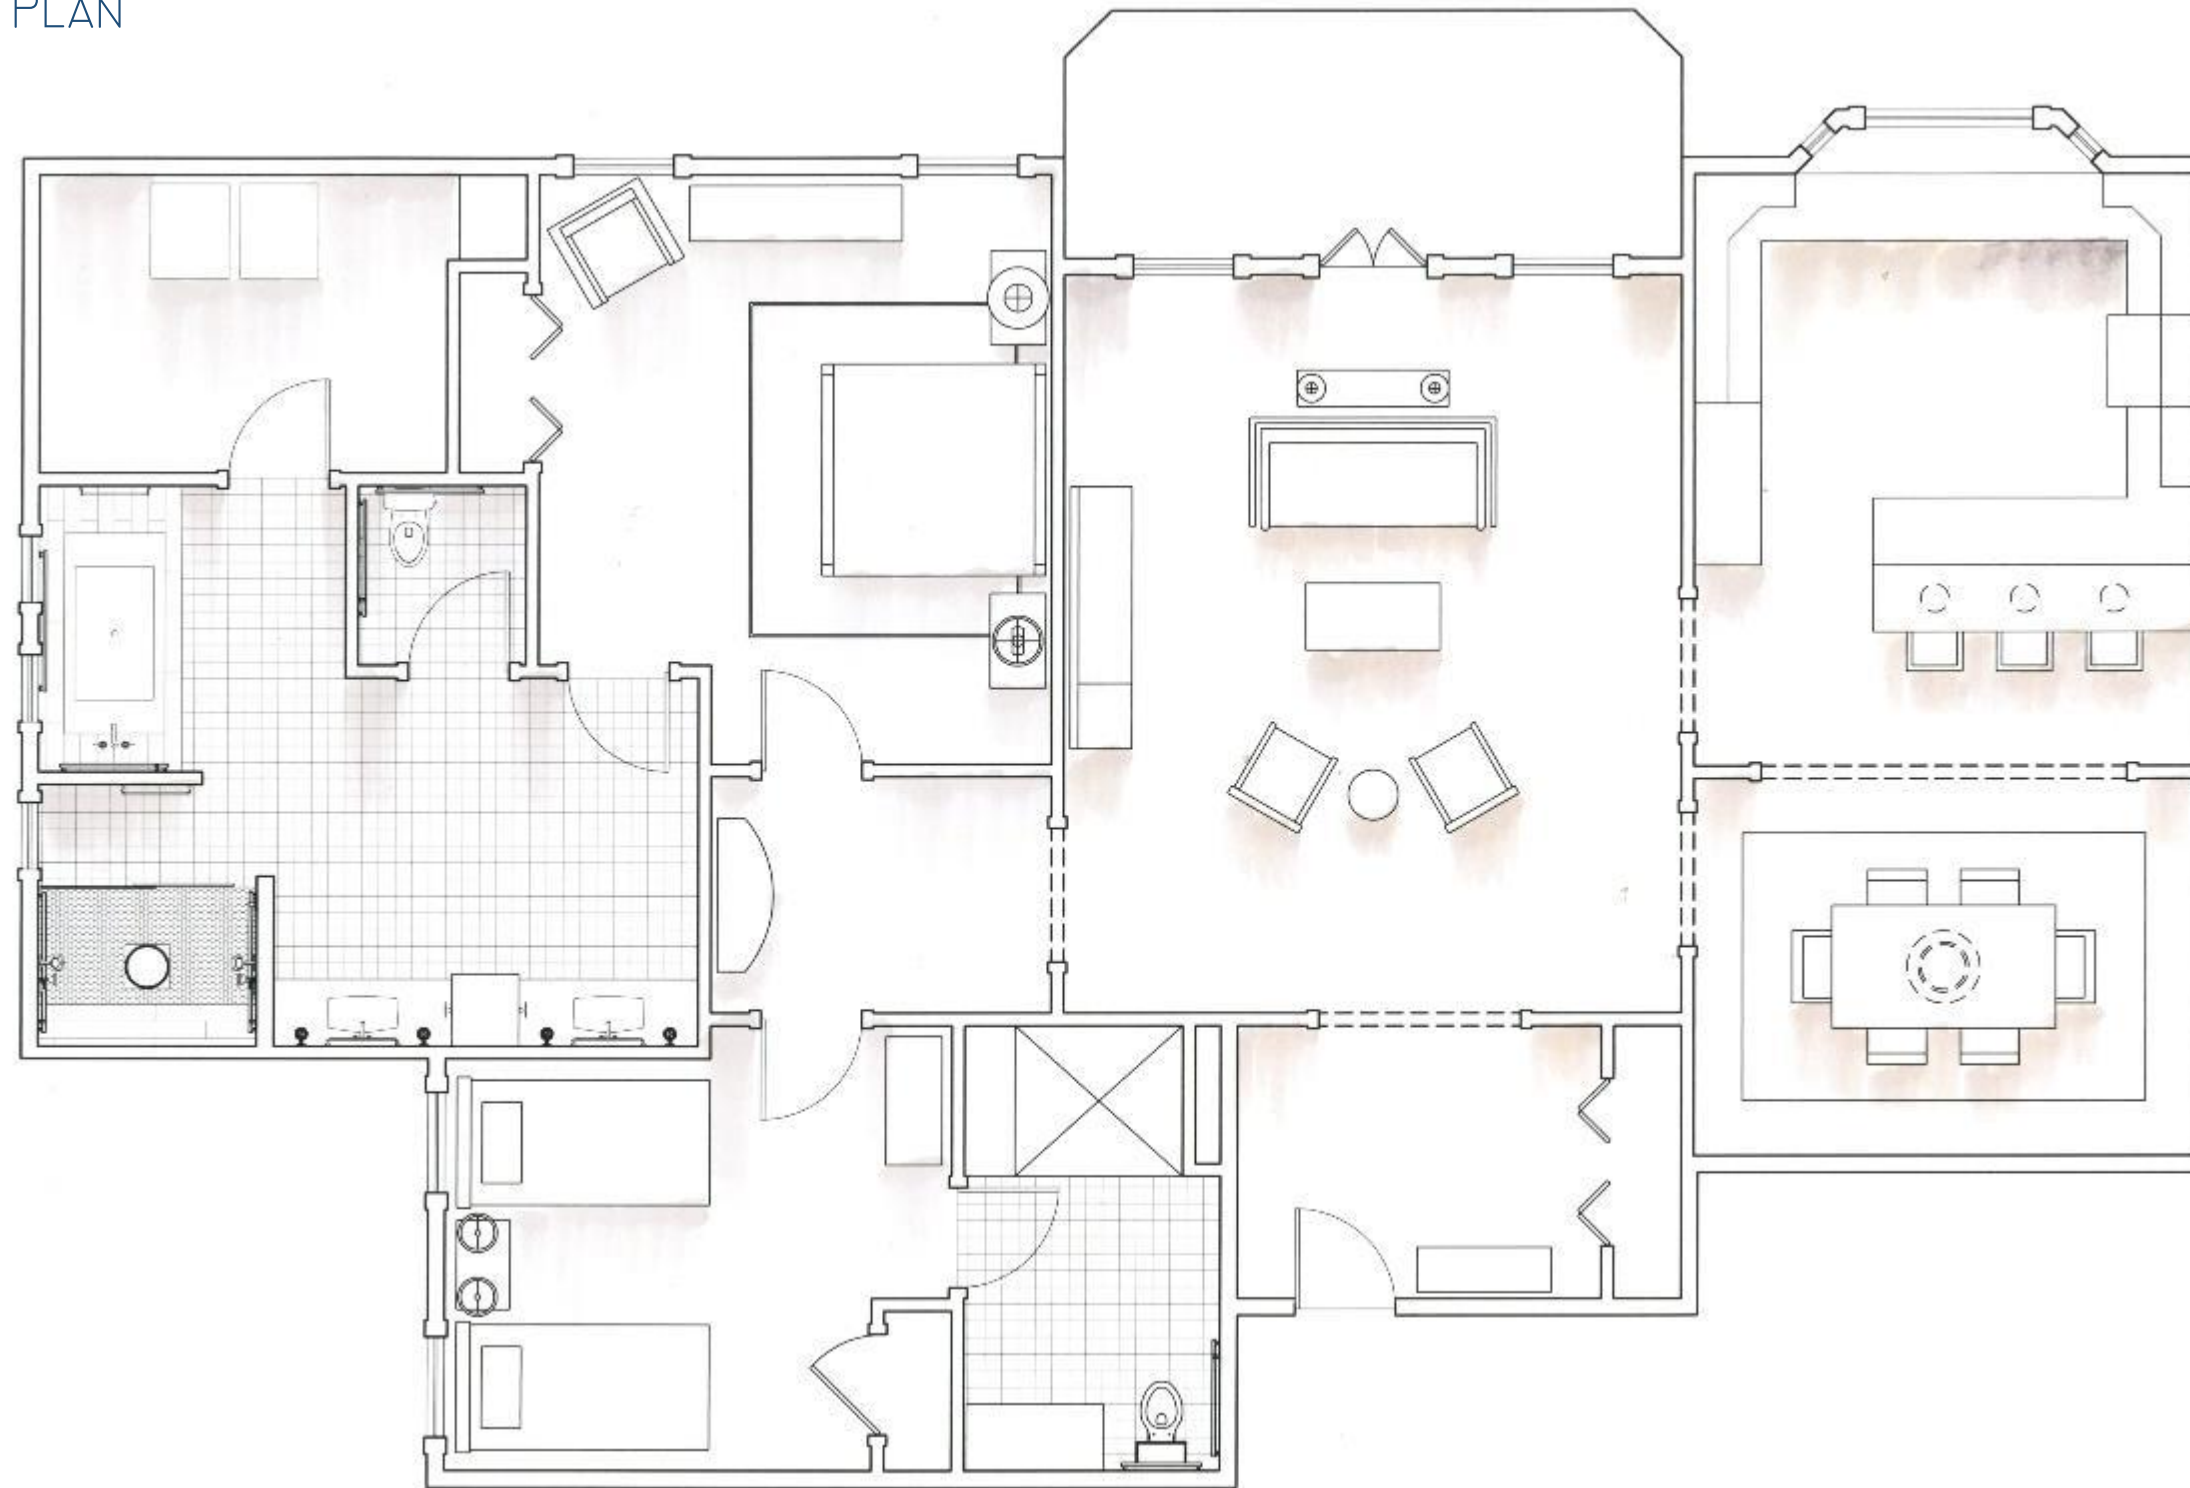

CUSTOM SEATING UNIT

THE DESIGN OF THIS CUSTOM CHAIR WAS CAREFULLY CONSIDERED BASED ON THE STUDY OF THE HUMAN BODY AND WHAT HEIGHTS ARE IDEAL FOR THE HUMAN FORM. THE OVERALL SIZES AND DIMENSIONS OF THE SEATING UNIT WERE DETERMINED TO BE BEST FITTING FOR MALE AND FEMALE USERS BETWEEN THE AGES OF 55 AND 90 BASED ON AN AVERAGE WEIGHT AND HEIGHT. THE CHAIR WAS DESIGNED TO BE INCORPORATED INTO THE DESIGN OF THE PORCH SPACE FOR THE CLIENTS.

FINAL FLOOR PLAN

ARCHITECTURAL FINISHES

GRAY MIRAGE - BENJAMIN MOORE (WALLS)

LEMON CHIFFRON - BENJAMIN MOORE (TRIM)

EKENA MILLOWRK 7" CROWN MOLDING

EKENA MILLWORK 5" BASE BOARD

SYNERGY ONE BAMBOO FLOORING - TEREGRIN