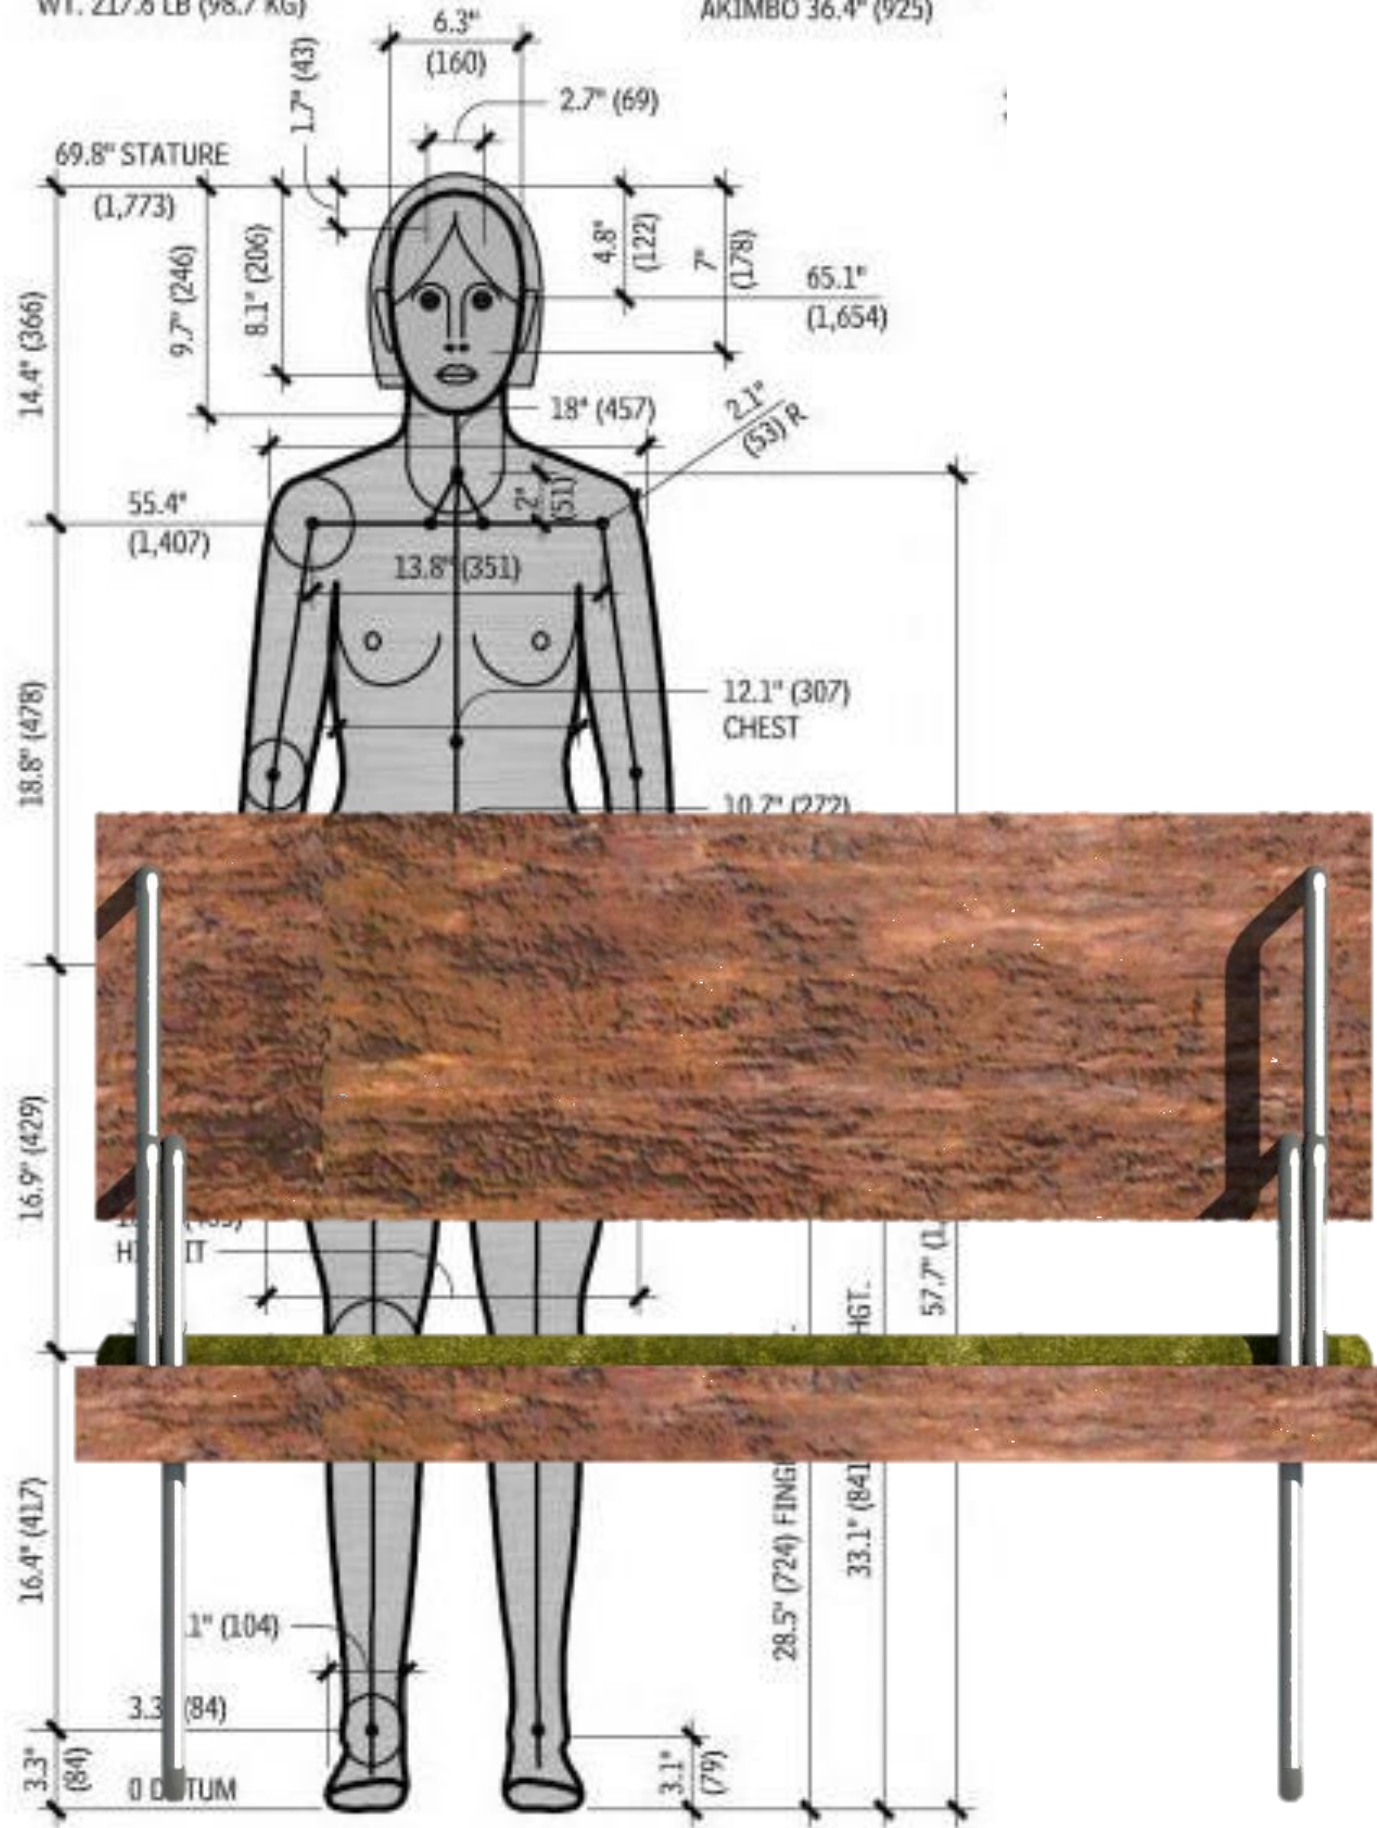

OPTION 1

OPTION 2

SEATING UNIT

FRONT VIEW

BACK VIEW

SIDE VIEW

99 PERCENTILE WOMAN

AGE 20 TO 65 YEARS
WT. 217.6 LB (98.7 KG)

ARM SPAN 70.8" (1,798)
AKIMBO 36.4" (925)

99 PERCENTILE WOMAN

SLUMP:
STAND 1.2" (30)
SIT 0.3" TO 2.5" (8 TO 64)