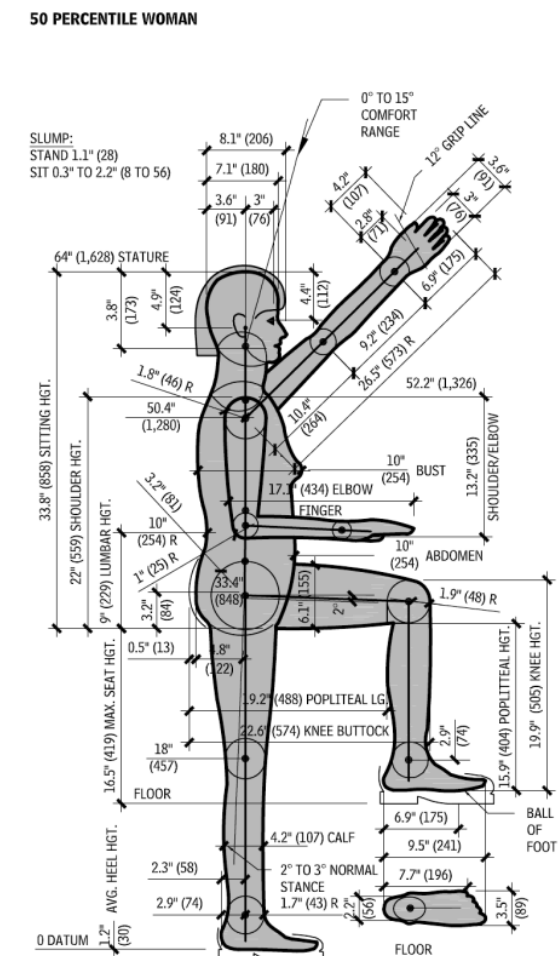

ANTHROPOMETRICS & HUMAN BEHAVIOR

- Appropriate space provided for users to move comfortable around the home
- Slip resistant materials used for flooring
- Anthropometrically designed furniture
- All doors have large bar door pulls instead of knobs for ease of use
- Cabinetry designed by specific dimensions to be useable for everyone