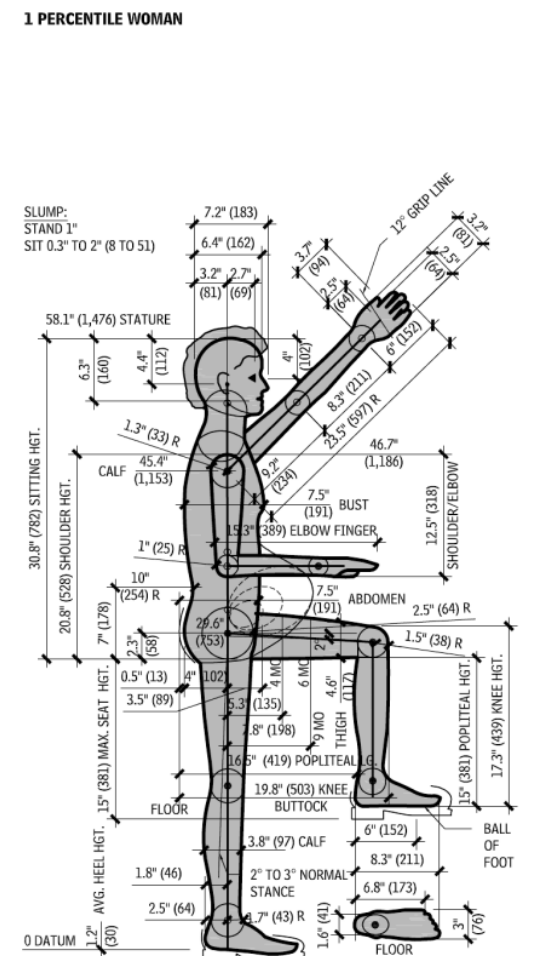

ANTHROPOMETRICS & HUMAN BEHAVIOR

- Appropriate space provided for users to move comfortable around the home
- Slip resistant materials used for flooring
- Anthropometrically designed furniture
- All doors have large bar door pulls instead of knobs for ease of use
- Cabinetry designed by specific dimensions to be useable for everyone