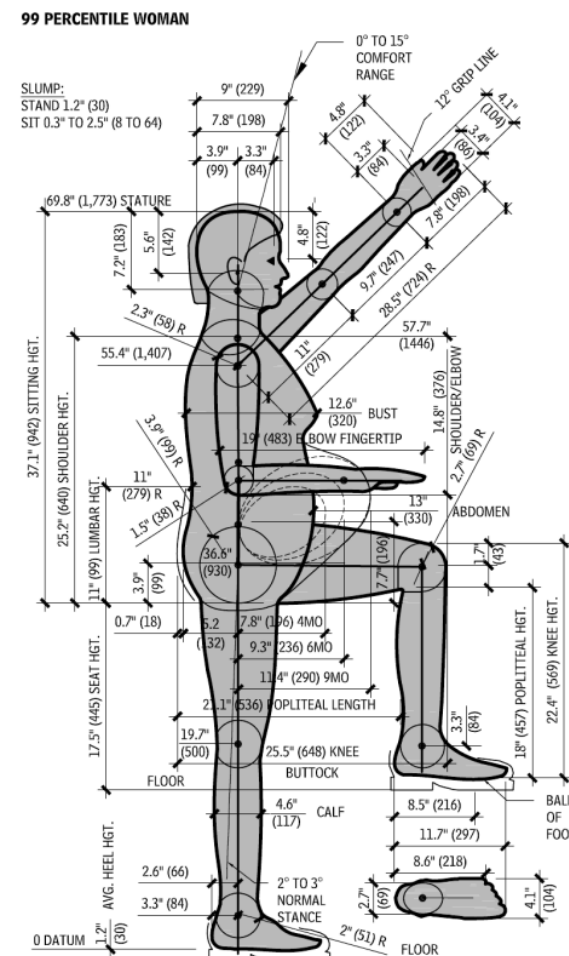

ANTHROPOMETRICS & HUMAN BEHAVIOR

- Appropriate space provided for users to move comfortable around the home
- Slip resistant materials used for flooring
- Anthropometrically designed furniture
- All doors have large bar door pulls instead of knobs for ease of use
- Cabinetry designed by specific dimensions to be useable for everyone