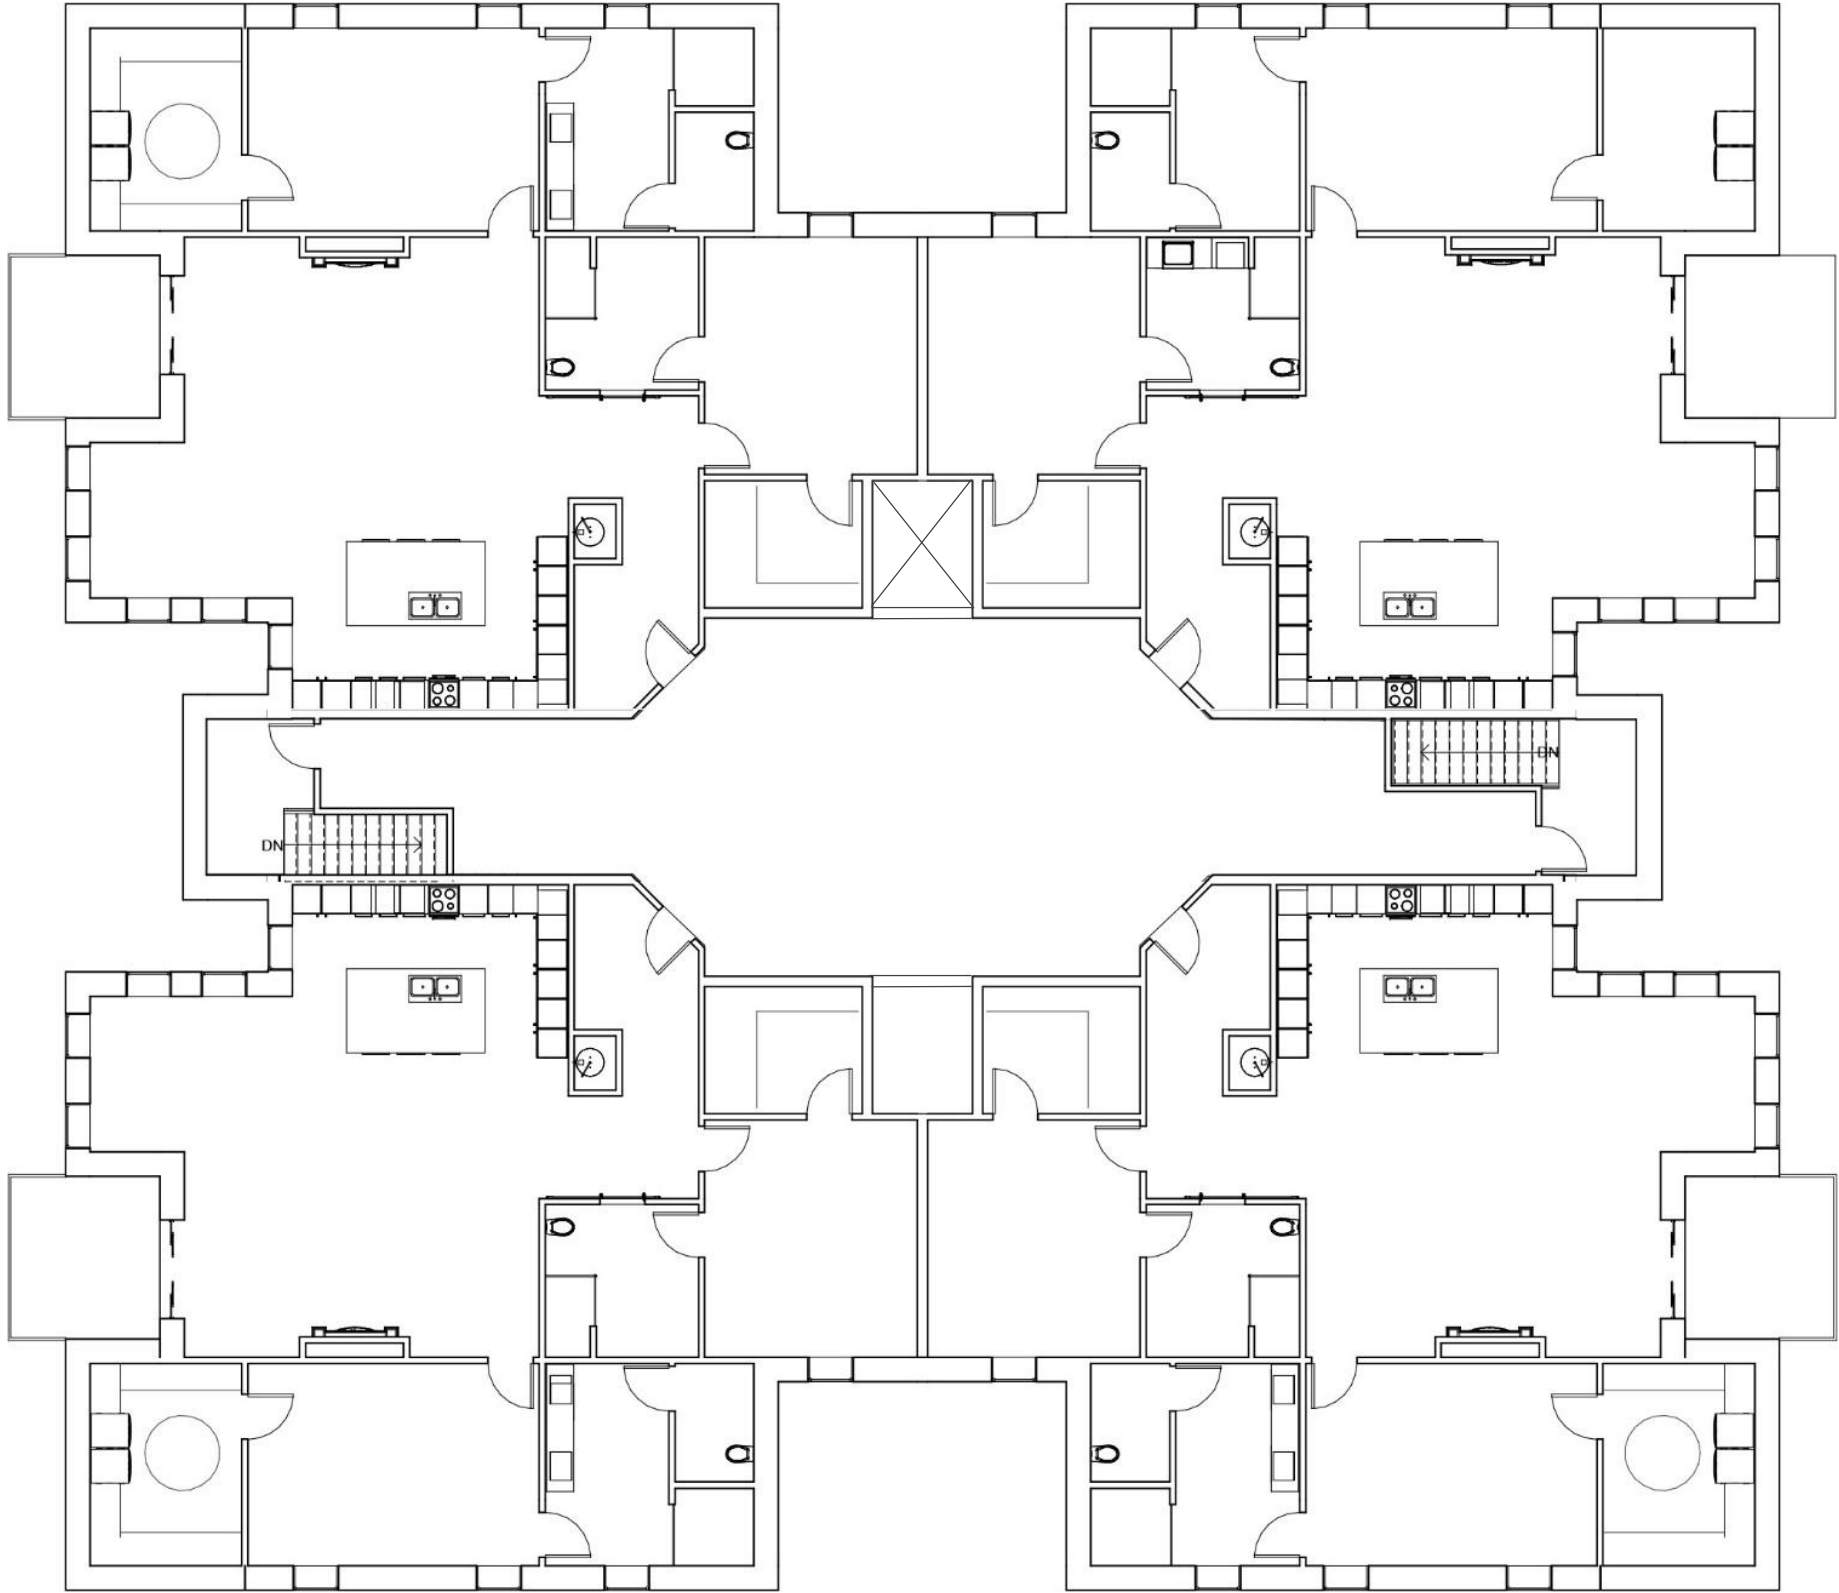

MASTER BATH

I couldn't feel my face, and my legs were numb. I wonder how long I was outside, I must have been sleep walking again.

FULL FLOOR PLAN

FLOOR PLAN

RENDERED FLOOR PLAN

HISTORICAL PRECEDENTS

- Combination of traditional and modern
- Clean line, and minimal design
- Rustic touches that relate to the history of Greenville - Wood Beams
- Subtly rustic and modern to allow baby boomers to create their own style within the space.