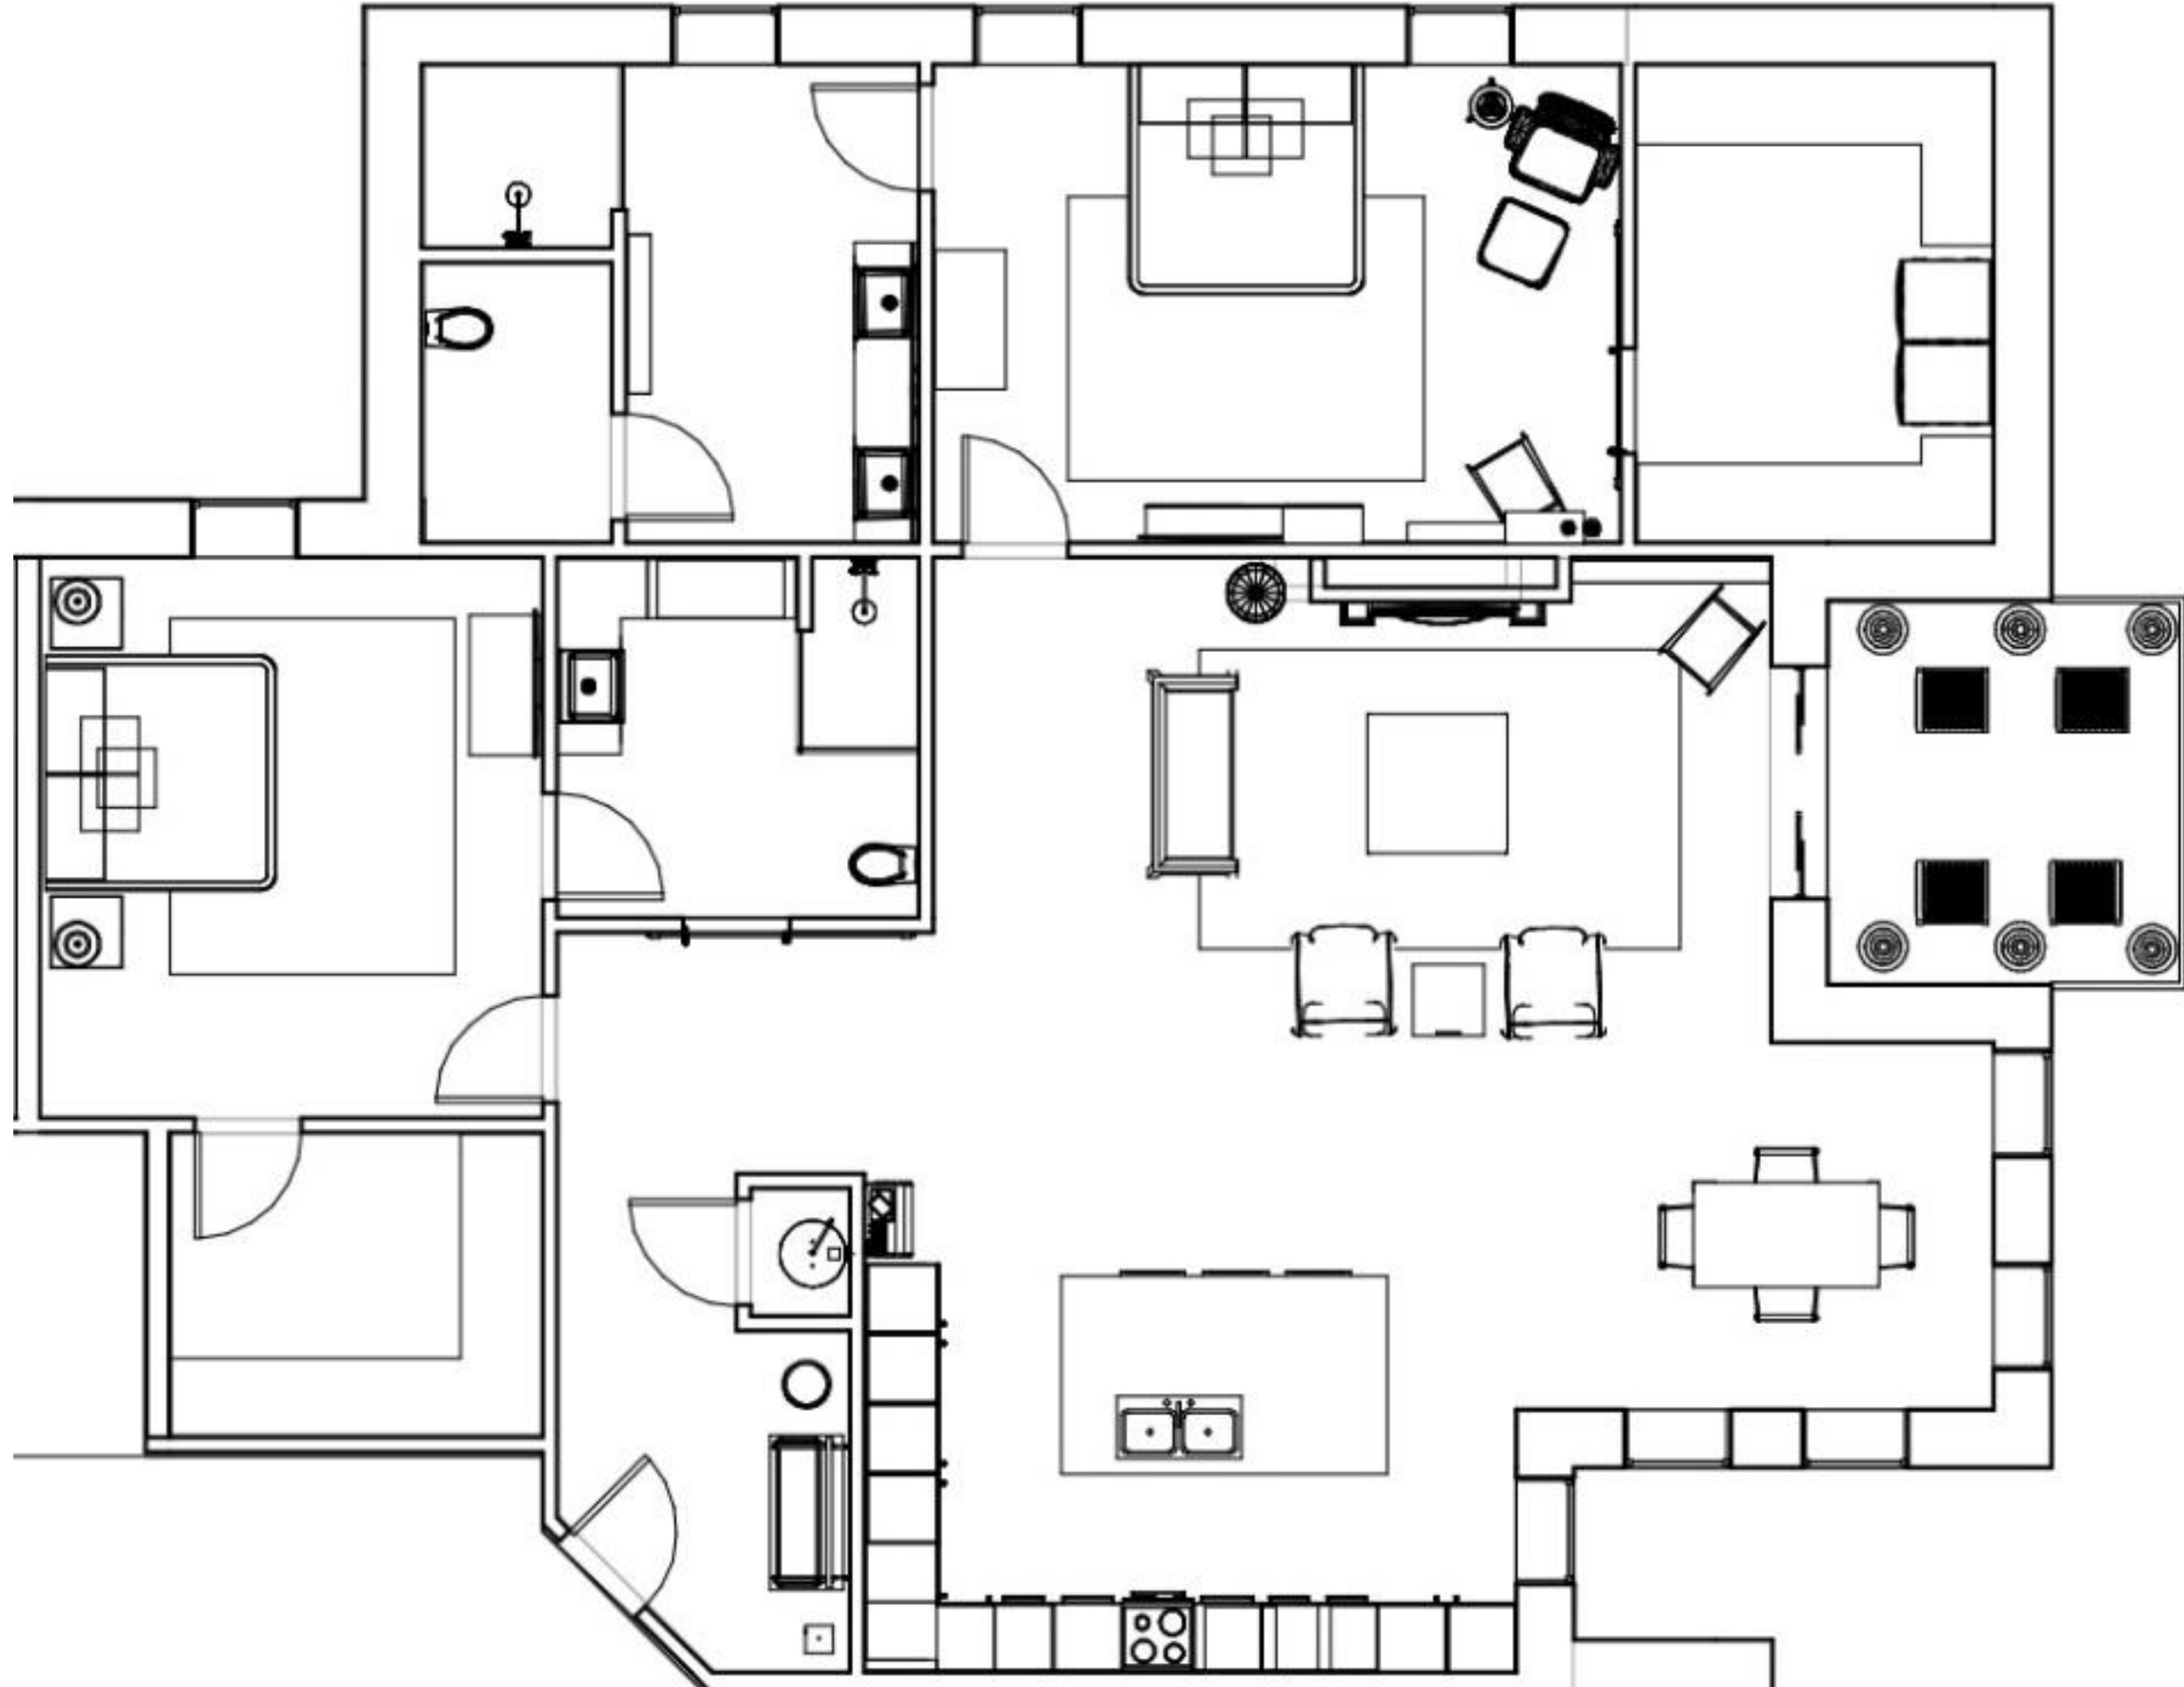

MASTER BATH

I couldn't feel my face, and my legs were numb. I wonder how long I was outside, I must have been sleep walking again.

FULL FLOOR PLAN

FLOOR PLAN

RENDERED FLOOR PLAN

HISTORICAL PRECEDENTS

- Combination of traditional and modern
- Clean line, and minimal design
- Rustic touches that relate to the history of Greenville - Wood Beams
- Subtly rustic and modern to allow baby boomers to create their own style within the space.

ANTHROPOMETRICS & HUMAN BEHAVIOR

- Appropriate space provided for users to move comfortable around the home
- Slip resistant materials used for flooring
- Anthropometrically designed furniture
- All doors have large bar door pulls instead of knobs for ease of use
- Cabinetry designed by specific dimensions to be useable for everyone

OPTION 1

OPTION 2

SEATING UNIT

FRONT VIEW

BACK VIEW

SIDE VIEW

99 PERCENTILE WOMAN

AGE 20 TO 65 YEARS
WT. 217.6 LB (98.7 KG)