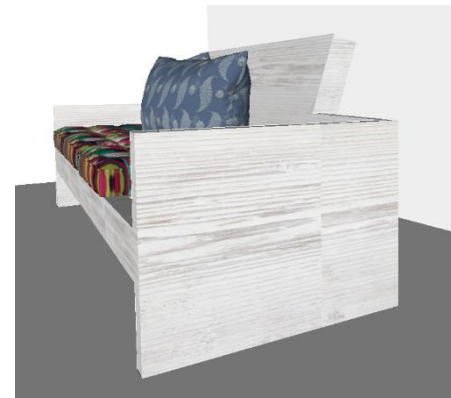

BLACK SLATE RUBBER TILE

TEAK SHOWER FLOOR

RECESSED LIGHTING

GESSI SHOWER COLUMN

STAINLES STEEL GRAB BARS

DESIGNING WITH ANTHROPOMETRICS – SEATING UNIT

FRONT

AXONOMETRIC

SIDE

BACK

- ACCOUNTS FOR A RANGE OF SIZES TO FIT THE USER.
- THE RELAXED BODY ASSUMES THE MOST COMFORTABLE POSITION.
- RELIEF OF PRESSURE ON THE BUTTOCK SURFACES.
- EXTENSION OF THE SPINAL COLUMN.

DESIGNING USING HISTORICAL PRECEDENTS — **FEDERAL**

- THE PERIOD JUST AFTER THE REVOLUTIONARY WAR (1780-1820)
- CAN BE SEEN ALL ALONG THE EASTERN SEABOARD.
- EXTERIORS TYPICALLY HAVE A SYMMETRICAL FASCIADE.
- FEDERAL INTERIORS FEATURES **MUTED WALLS, MINIMAL TRIM WORK** PAINTED WHITE.
- FEDERAL STYLE FURNITURE IS **LIGHT, GRACEFUL AND SIMPLE, WITH CLEAN EDGES AND STRAIGHT LINES.**
- USES A RANGE OF **WHITE, BUFF, AND GRAY NEUTRALS** IN HOMAGE TO THE GREEK AND ROMAN
 - **BRASS HARDWARE AND PEWTER AND SILVER ACCESSORIES** TO PROVIDE AN ADDITIONAL TOUCH OF ELEGANCE AND FORMALITY.
- FEDERAL STYLE FEATURES **BOLD PATRIOTIC SYMBOLS** SUCH AS FIGHTING EAGLES, BUSTS, TROPHY-LIKE URNS AND OTHER CELEBRATIONS OF MILITARY PRIDE.