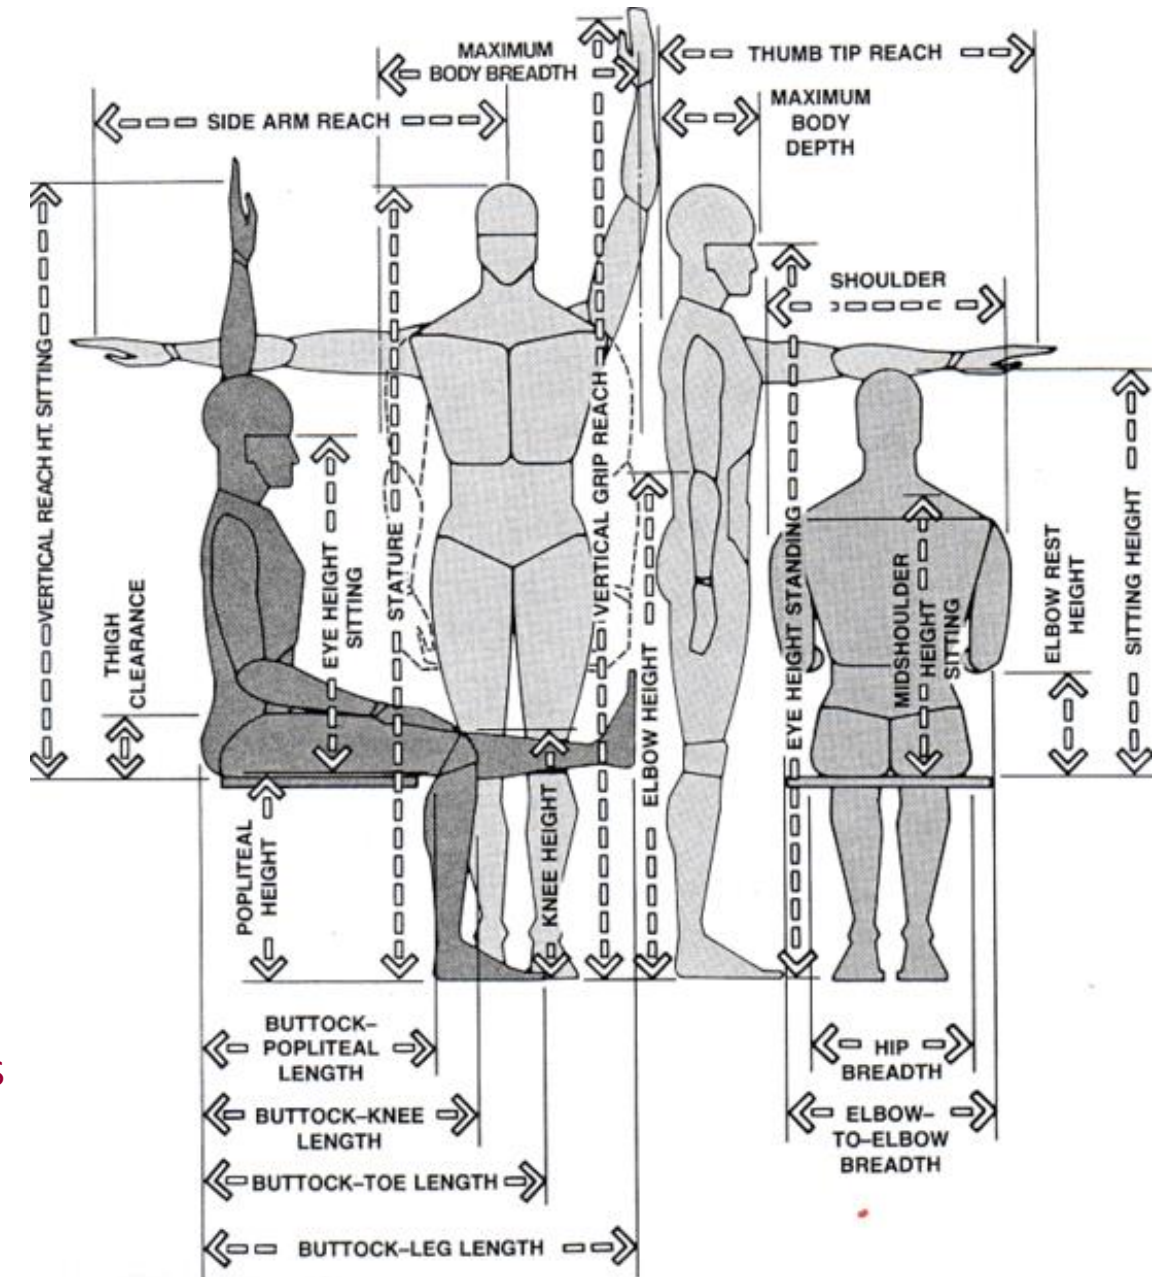

BLACK SLATE RUBBER TILE

TEAK SHOWER FLOOR

RECESSED LIGHTING

GESSI SHOWER COLUMN

STAINLES STEEL GRAB BARS

DESIGNING WITH ANTHROPOMETRICS – SEATING UNIT

FRONT

AXONOMETRIC

SIDE

BACK

- ACCOUNTS FOR A RANGE OF SIZES TO FIT THE USER.
- THE RELAXED BODY ASSUMES THE MOST COMFORTABLE POSITION.
- RELIEF OF PRESSURE ON THE BUTTOCK SURFACES.
- EXTENSION OF THE SPINAL COLUMN.

DESIGNING USING HISTORICAL PRECEDENTS — **FEDERAL**