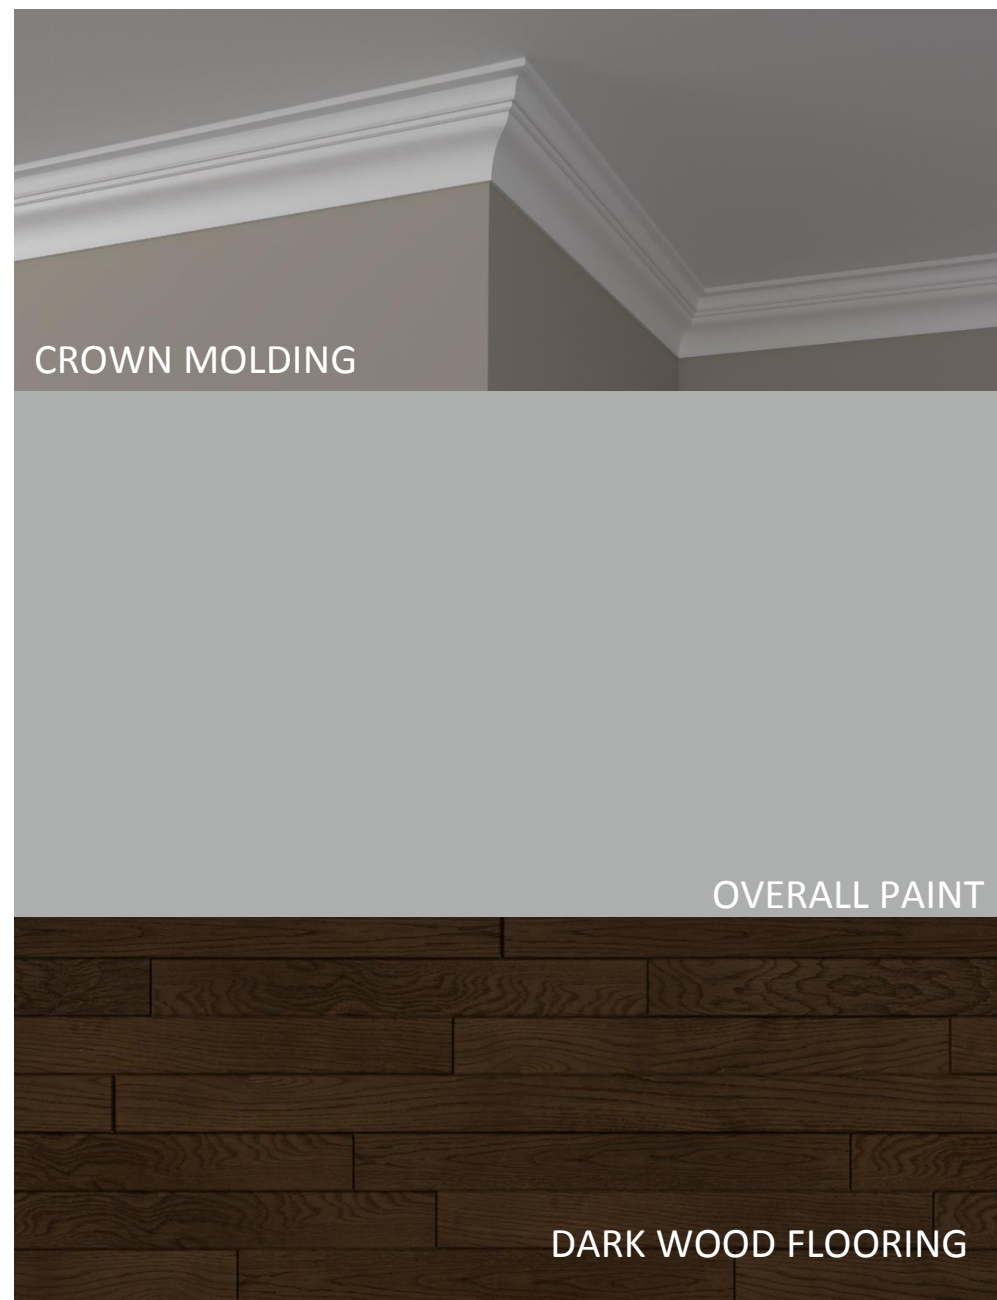

FURNITURE & FINISHES – LIVING

OPTION 1