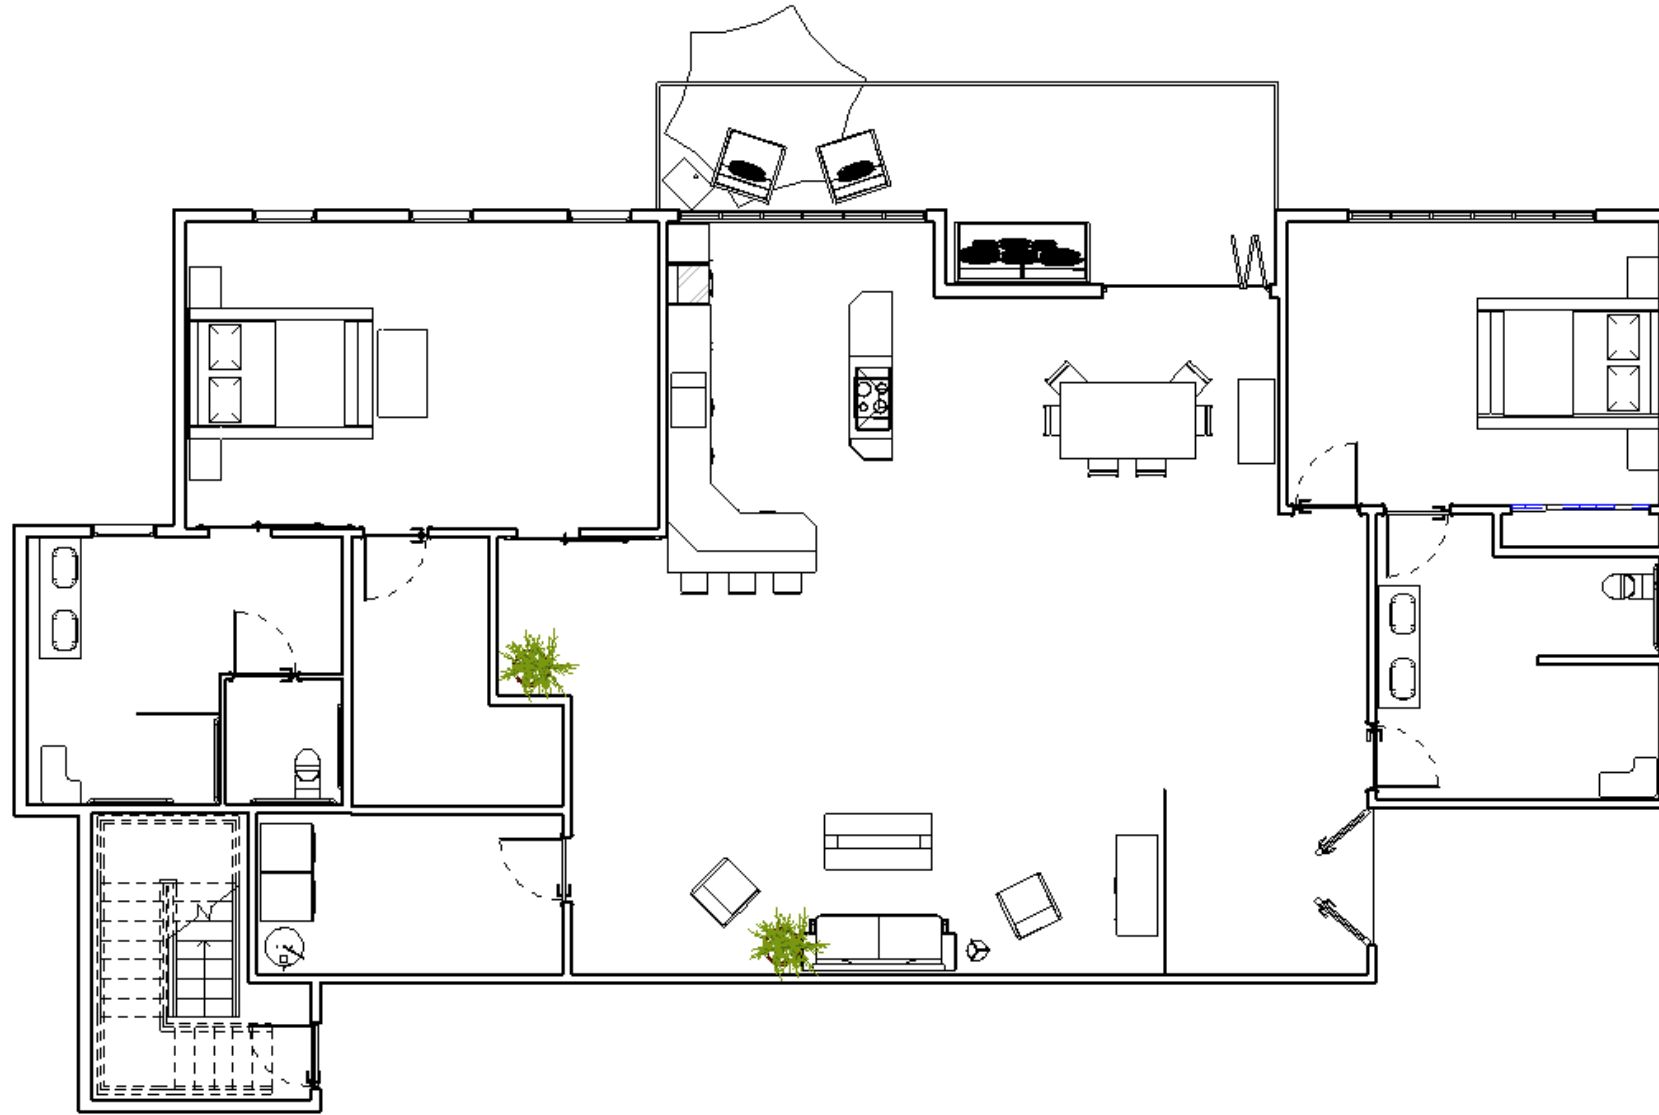

SENIOR LIVING CONDO UNIT

DEANDRA GOODMAN
IDSN 4500: UNIVERSAL DESIGN
PORTFOLIO 3
FALL 2016

PLAN

FURNITURE & FINISHES – LIVING

OPTION 1

OPTION 2

FURNITURE & FINISHES – DINING/KITCHEN

OPTION 1

BLACK SLATE RUBBER TILE

TEAK SHOWER FLOOR

RECESSED LIGHTING

GESSI SHOWER COLUMN

STAINLES STEEL GRAB BARS

DESIGNING WITH ANTHROPOMETRICS – SEATING UNIT

FRONT

AXONOMETRIC