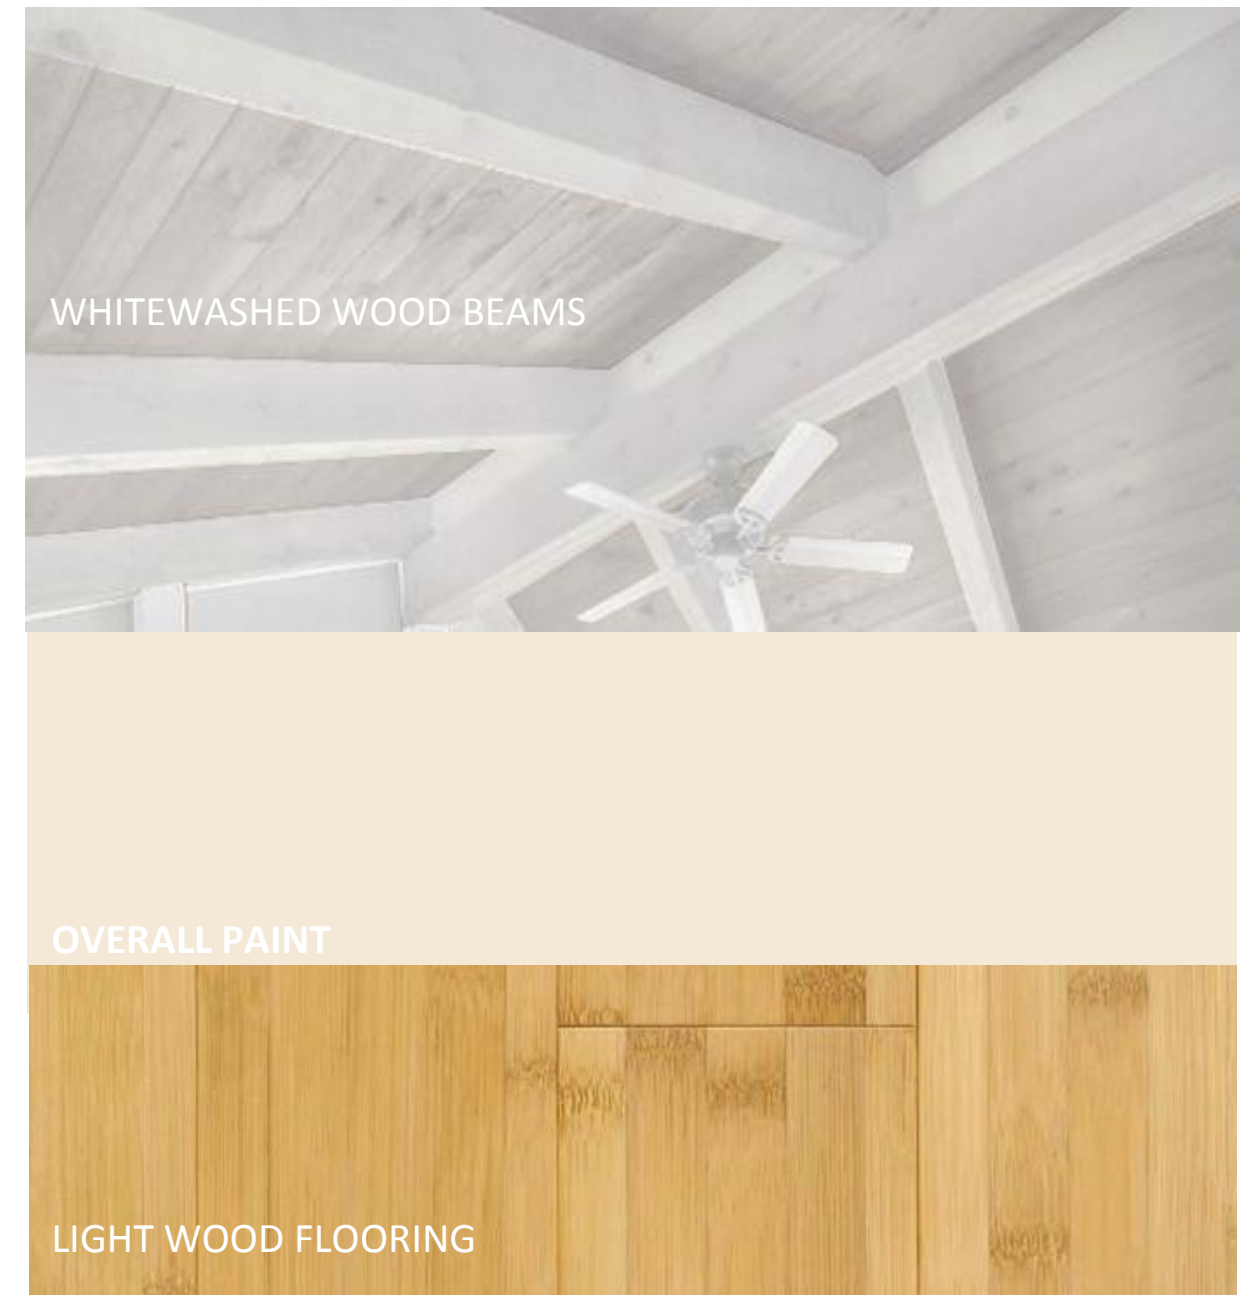

FURNITURE & FINISHES – LIVING

OPTION 1

OPTION 2