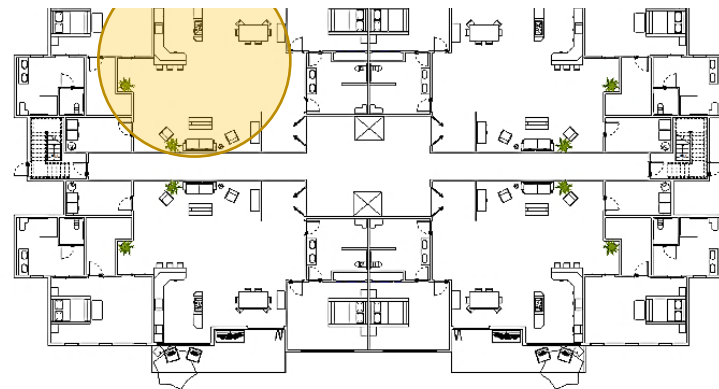

SENIOR LIVING CONDO UNIT

DEANDRA GOODMAN
IDSN 4500: UNIVERSAL DESIGN
PORTFOLIO 3
FALL 2016

PLAN

FURNITURE & FINISHES – LIVING

OPTION 1

OPTION 2

FURNITURE & FINISHES – DINING/KITCHEN

OPTION 1