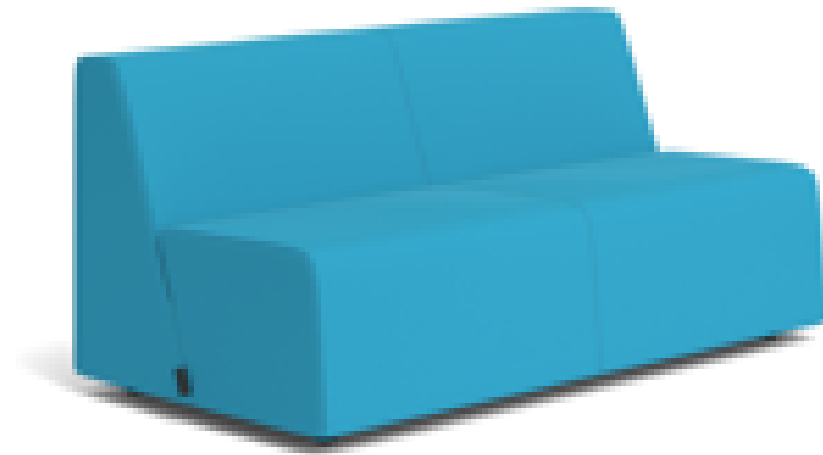

Furniture Specs

Steelcase Furniture

Item Name: Campfire Big Lounge
Item No.: NA
Description: Upholstered lounge couch in the fabric Blue Jay
Weight: 94 lbs
Dimensions: 32"D x 66"W x 29"H
Options: