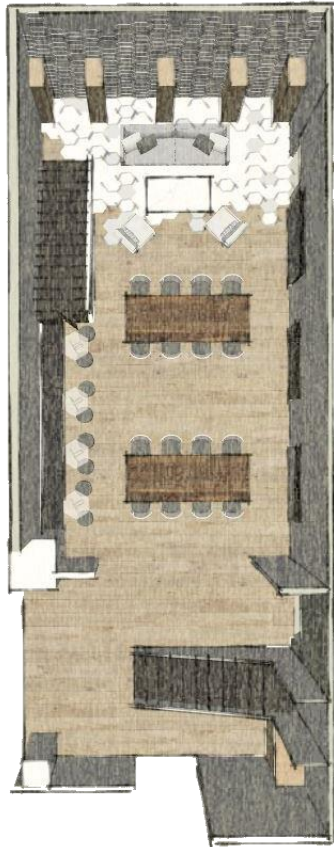

FURNITURE & FINISHES

EVENT SPACE

TRANSITIONAL FURNITURE