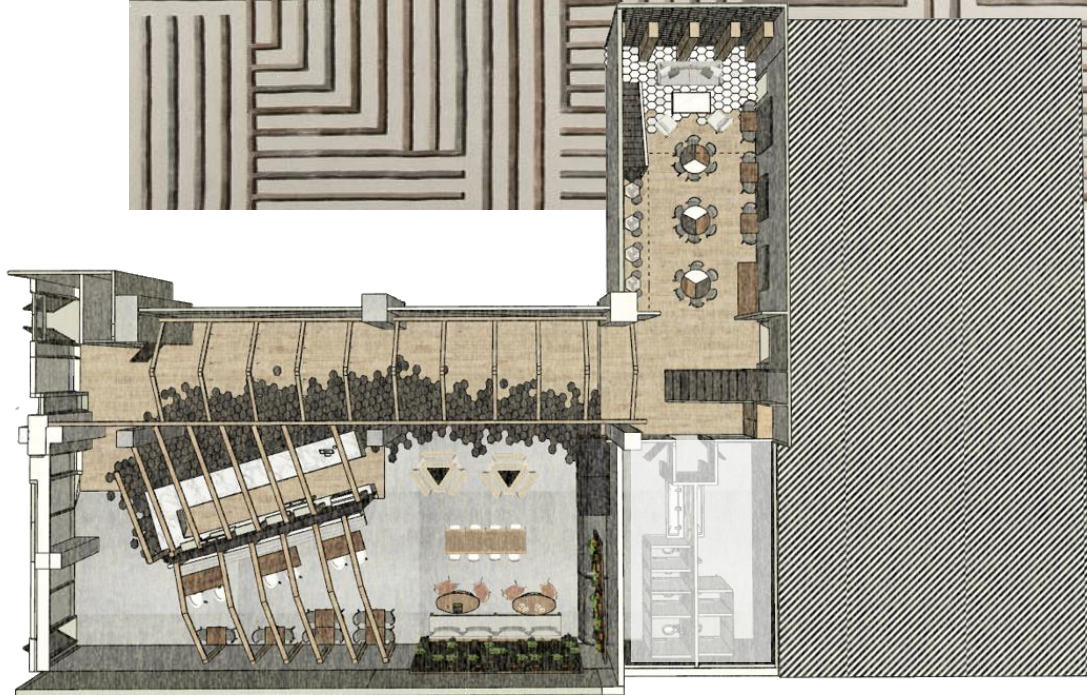

FURNITURE & FINISHES

RESTROOMS