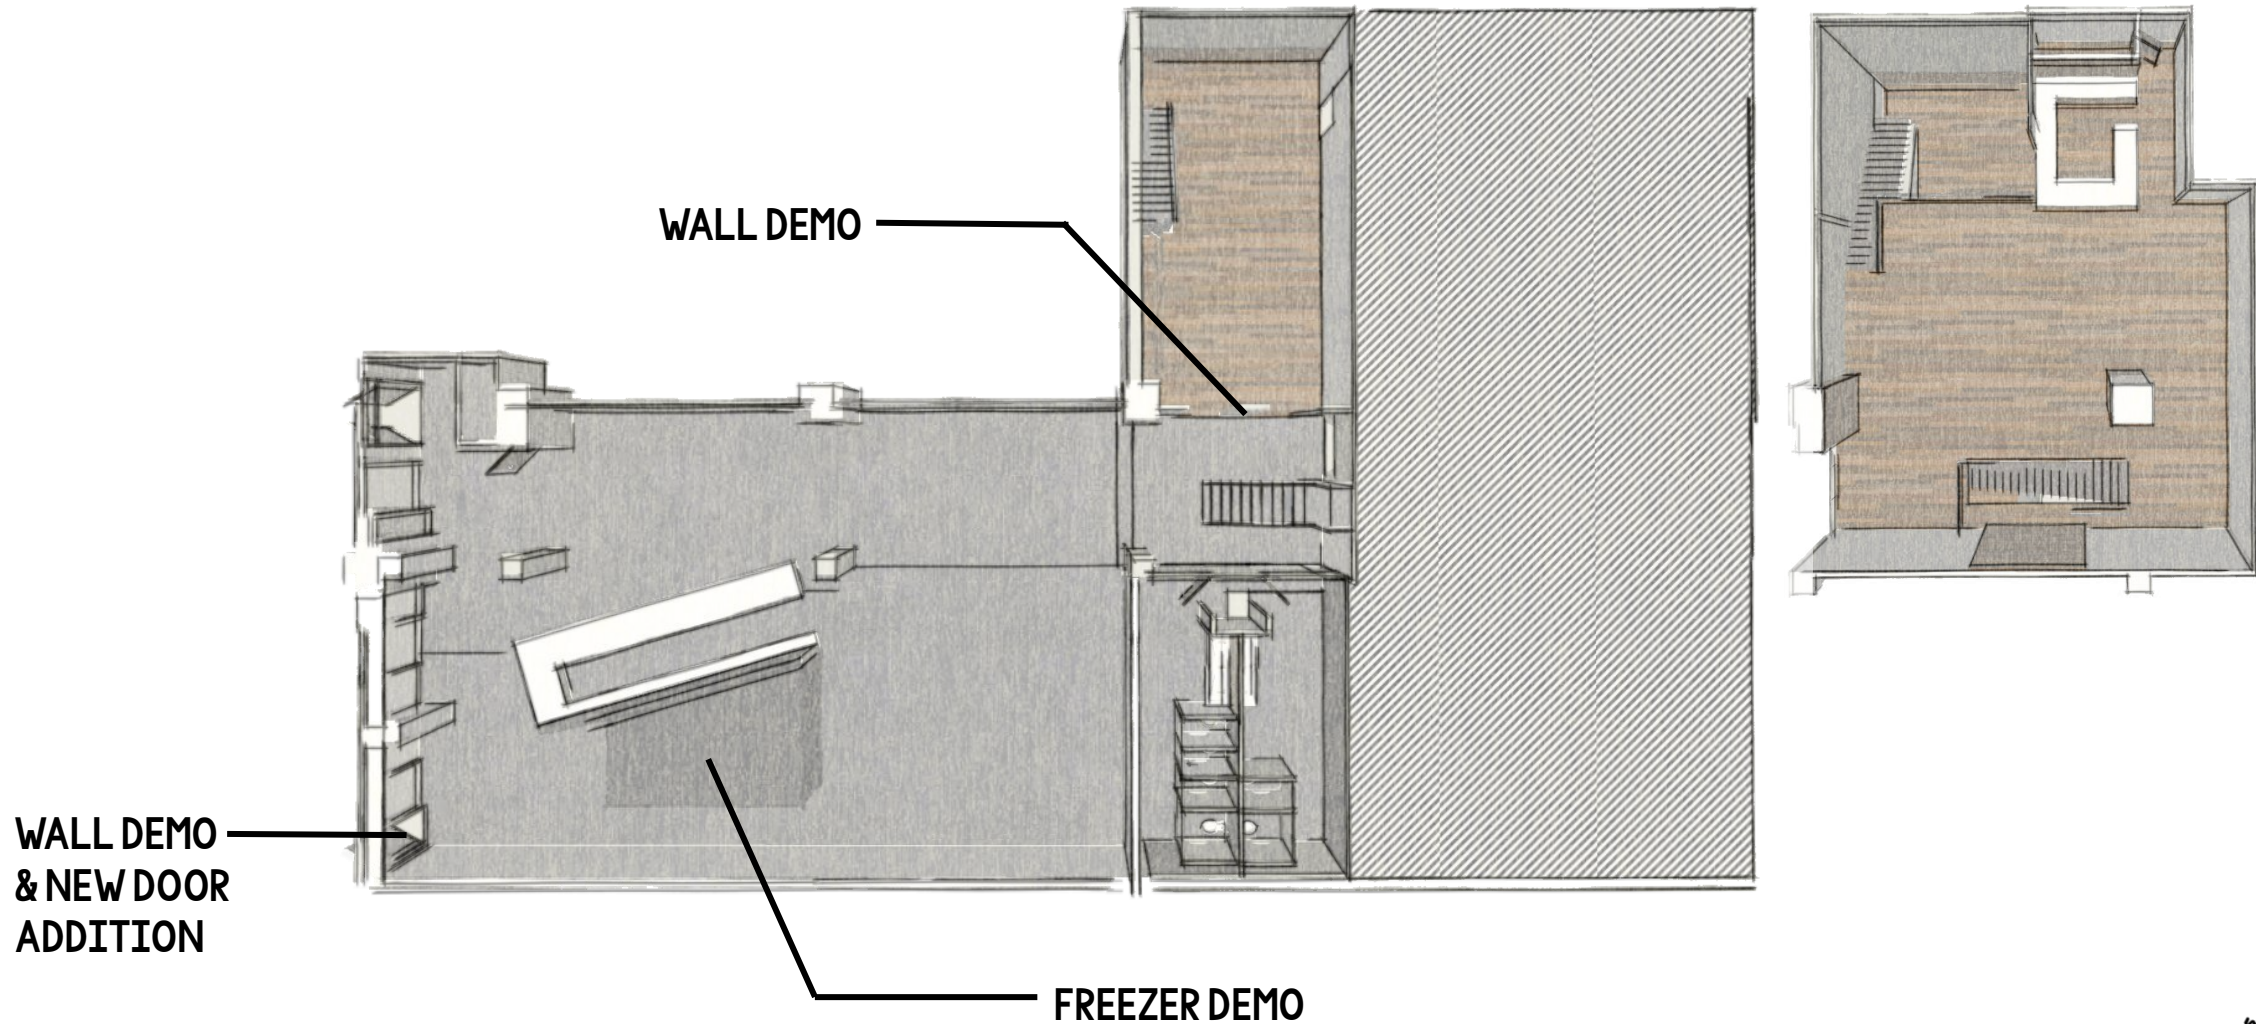

A NEIGHBORHOOD.

PRICING PLAN

EXISTING BUILDING

PRICING PLAN

DEMOLITION

PRICING PLAN

WOOD CONSTRUCTION

HOUSE STRUCTURE \$250 PER 8 FT.

HALLWAY HOUSE STRUCTURE
\$150 PER 8 FT

CAFÉ HOUSE STRUCTURE
\$150 PER 8 FT

NEW TOILET PARTITIONS

PRICING PLAN

FINISHES

PRICING PLAN

GREENERY

FURNITURE PLAN