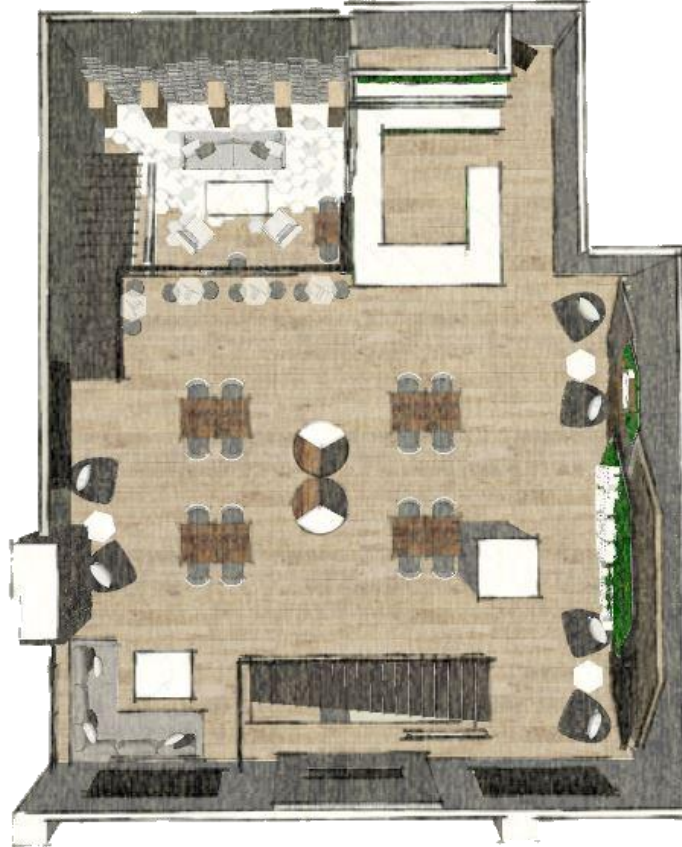

FURNITURE & FINISHES

EVENT SPACE

TRANSITIONAL FURNITURE