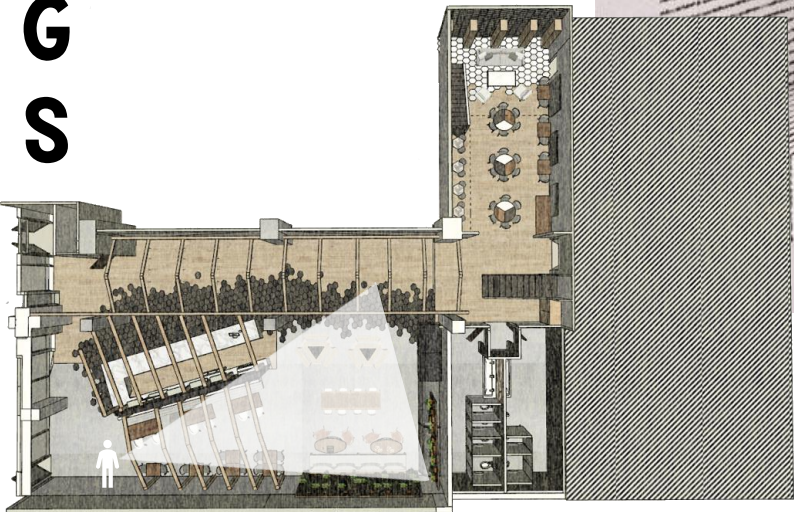

RENDERINGS

CAFÉ