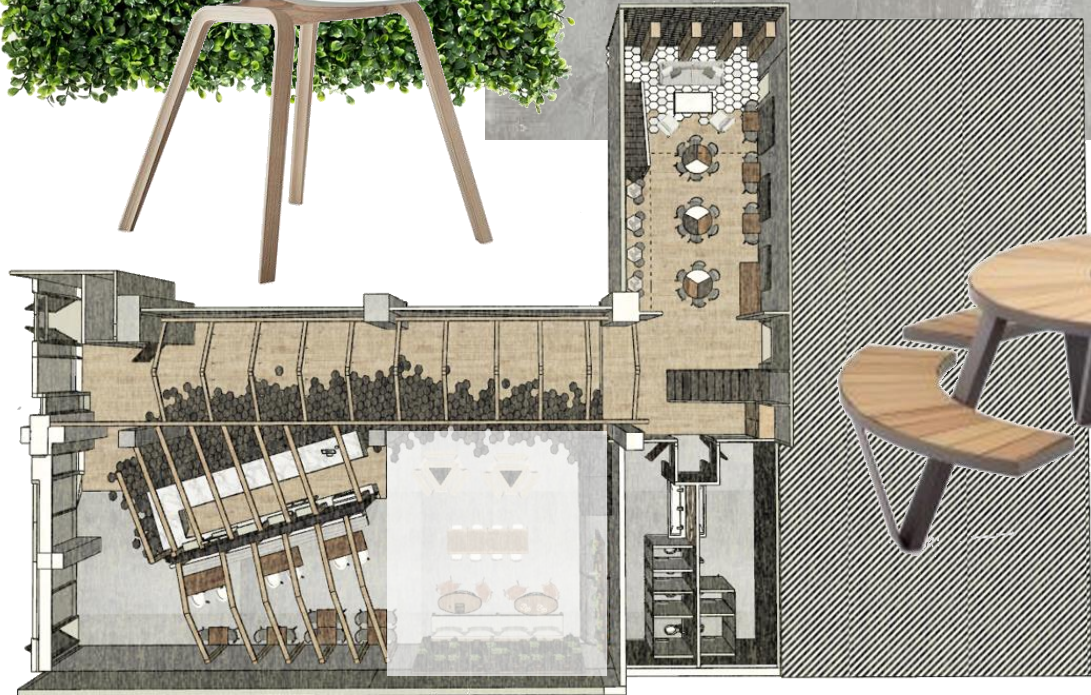

HALLWAY HOUSE STRUCTURE
\$150 PER 8 FT

CAFÉ HOUSE STRUCTURE
\$150 PER 8 FT

NEW TOILET PARTITIONS

PRICING PLAN

FINISHES

PRICING PLAN

GREENERY

FURNITURE PLAN

FURNITURE & FINISHES

CAFÉ

FURNITURE & FINISHES

GALLERY

FURNITURE & FINISHES

MARKETPLACE

FURNITURE & FINISHES

EVENT SPACE

EVENT SPACE - FIRST LEVEL

RENDERINGS

EVENT SPACE - SECOND LEVEL

R
E
N
D
E
R
I
N
G
S

RESTROOMS

<u>Image</u>	<u>Product</u>	<u>Notes</u>	<u>Brand</u>	<u>List/Retail</u>	<u>Quantity</u>	<u>Reference</u>
	SLOANE CHAIR Graded-In Price Group 3		Mitchell Gold + Bob Williams	\$1632	6	
	Coco Tall Side Table		Blu Dot	\$499	10	
	Bumper Small Ottoman Thurmond Blush		Blu Dot	\$249	20	
	Jean Luc Left Arm Return Sofa Graded-In Price Group 3		Mitchell Gold + Bob Williams	\$3300	1	
	Monnet 84" Solid White Oak /Black		DE GASPÉ	\$1920	10	