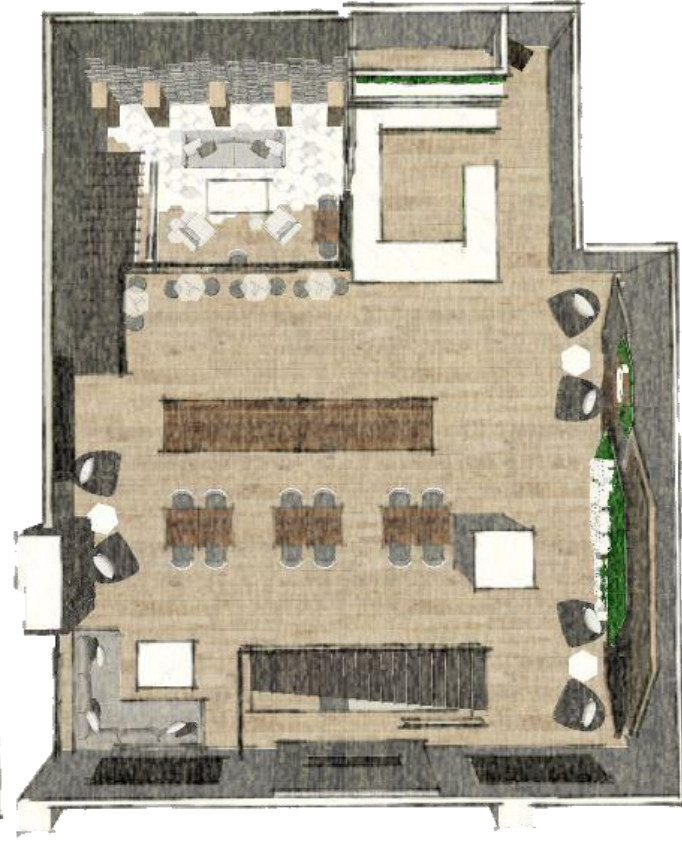

FURNITURE & FINISHES

EVENT SPACE

TRANSITIONAL FURNITURE