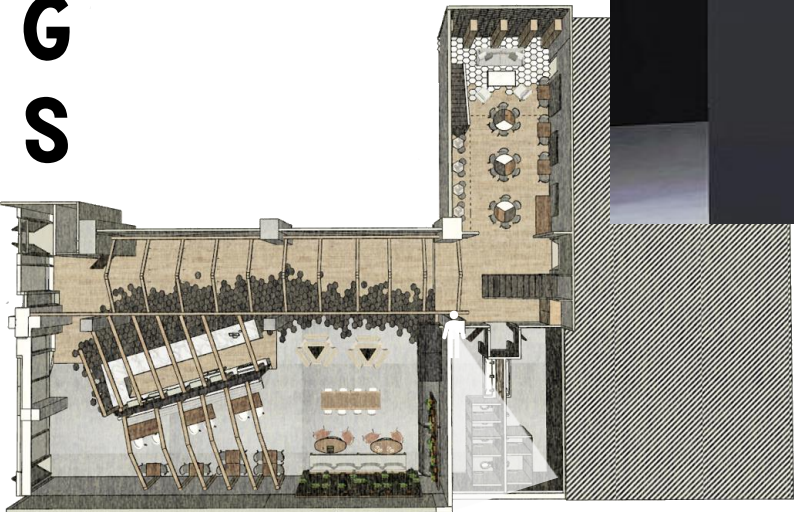

EVENT SPACE - FIRST LEVEL

RENDERINGS

EVENT SPACE - SECOND LEVEL

R
E
N
D
E
R
I
N
G
S

RESTROOMS

<u>Image</u>	<u>Product</u>	<u>Notes</u>	<u>Brand</u>	<u>List/Retail</u>	<u>Quantity</u>	<u>Reference</u>
	SLOANE CHAIR Graded-In Price Group 3		Mitchell Gold + Bob Williams	\$1632	6	
	Coco Tall Side Table		Blu Dot	\$499	10	
	Bumper Small Ottoman Thurmond Blush		Blu Dot	\$249	20	
	Jean Luc Left Arm Return Sofa Graded-In Price Group 3		Mitchell Gold + Bob Williams	\$3300	1	
	Monnet 84" Solid White Oak /Black		DE GASPÉ	\$1920	10	