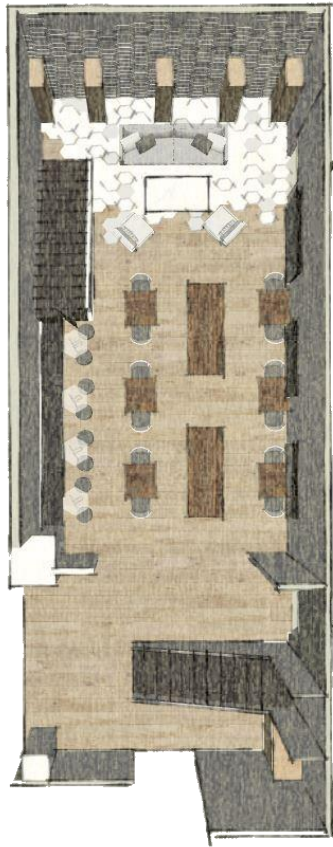

FURNITURE & FINISHES

EVENT SPACE

TRANSITIONAL FURNITURE