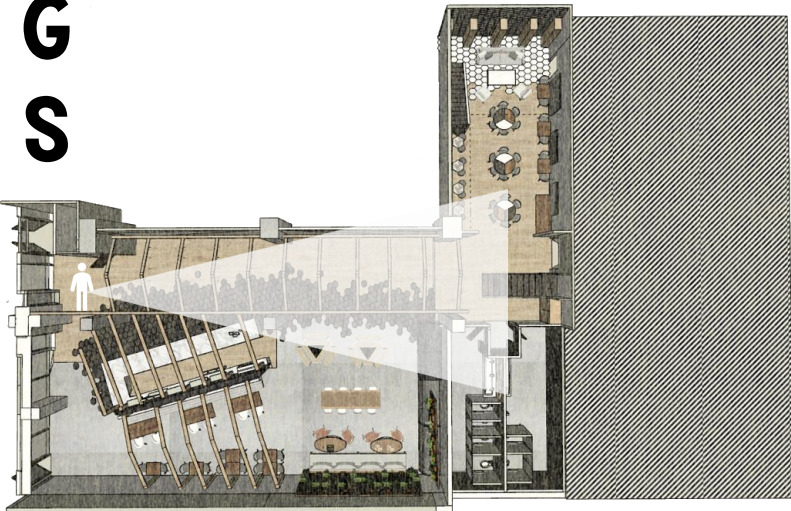

CAFÉ

RENDERINGS

CAFÉ

R
E
N
D
E
R
I
N
G
S

CAFÉ & MARKETPLACE

R
E
N
D
E
R
I
N
G
S

GALLERY

**R
E
N
D
E
R
I
N
G
S**

EVENT SPACE - FIRST LEVEL

RENDERINGS

EVENT SPACE - SECOND LEVEL

R
E
N
D
E
R
I
N
G
S

RESTROOMS

<u>Image</u>	<u>Product</u>	<u>Notes</u>	<u>Brand</u>	<u>List/Retail</u>	<u>Quantity</u>	<u>Reference</u>
	SLOANE CHAIR Graded-In Price Group 3		Mitchell Gold + Bob Williams	\$1632	6	
	Coco Tall Side Table		Blu Dot	\$499	10	
	Bumper Small Ottoman Thurmond Blush		Blu Dot	\$249	20	
	Jean Luc Left Arm Return Sofa Graded-In Price Group 3		Mitchell Gold + Bob Williams	\$3300	1	
	Monnet 84" Solid White Oak /Black		DE GASPÉ	\$1920	10	