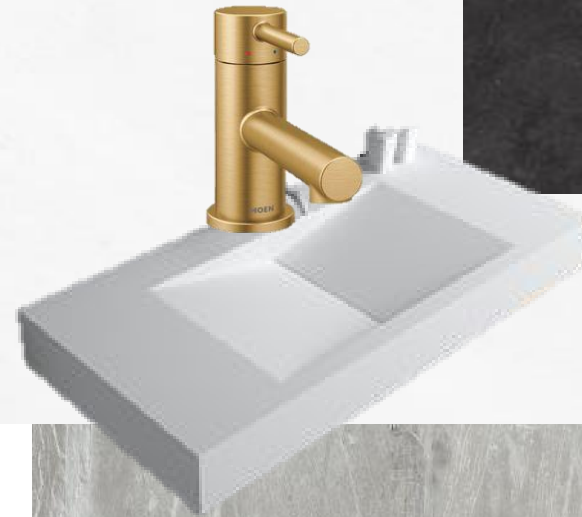

FURNITURE & FINISHES

RESTROOMS