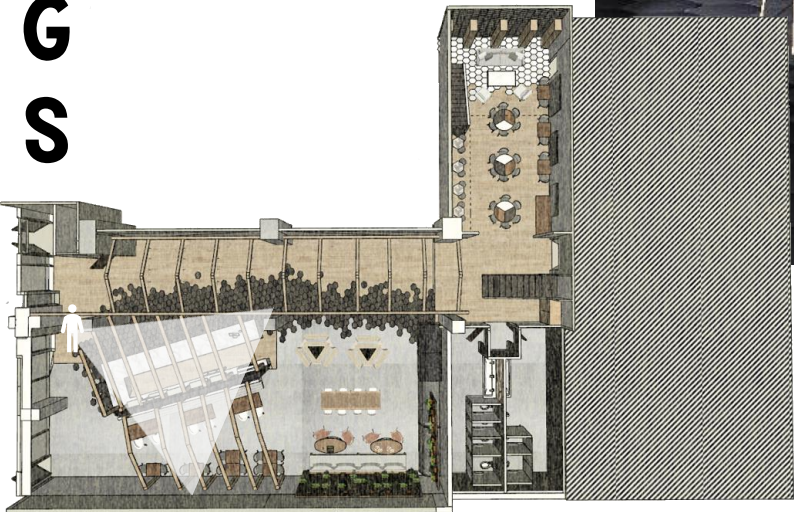

RENDERINGS

CAFÉ