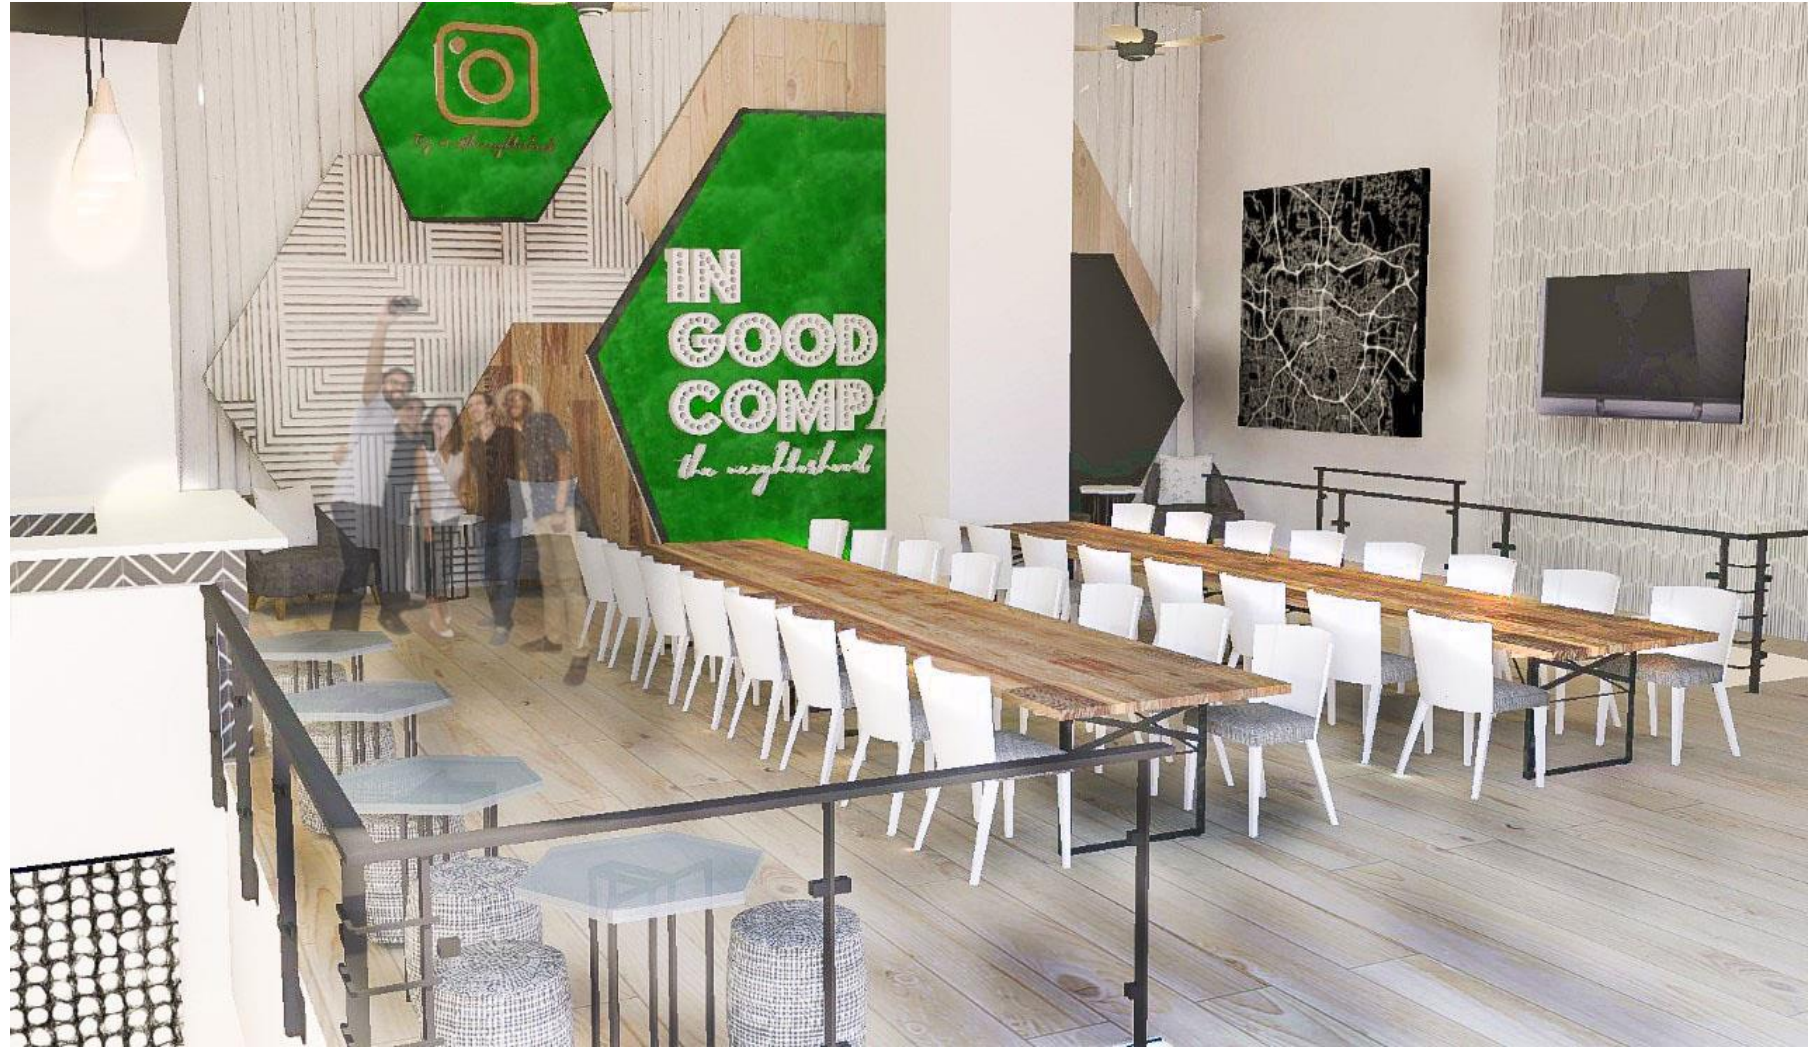

CAFÉ

RENDERINGS

CAFÉ

R
E
N
D
E
R
I
N
G
S

CAFÉ & MARKETPLACE

R
E
N
D
E
R
I
N
G
S

GALLERY

**R
E
N
D
E
R
I
N
G
S**

EVENT SPACE - FIRST LEVEL

RENDERINGS

EVENT SPACE - SECOND LEVEL

R
E
N
D
E
R
I
N
G
S

RESTROOMS

<u>Image</u>	<u>Product</u>	<u>Notes</u>	<u>Brand</u>	<u>List/Retail</u>	<u>Quantity</u>	<u>Reference</u>
	SLOANE CHAIR Graded-In Price Group 3		Mitchell Gold + Bob Williams	\$1632	6	
	Coco Tall Side Table		Blu Dot	\$499	10	
	Bumper Small Ottoman Thurmond Blush		Blu Dot	\$249	20	
	Jean Luc Left Arm Return Sofa Graded-In Price Group 3		Mitchell Gold + Bob Williams	\$3300	1	
	Monnet 84" Solid White Oak /Black		DE GASPÉ	\$1920	10	