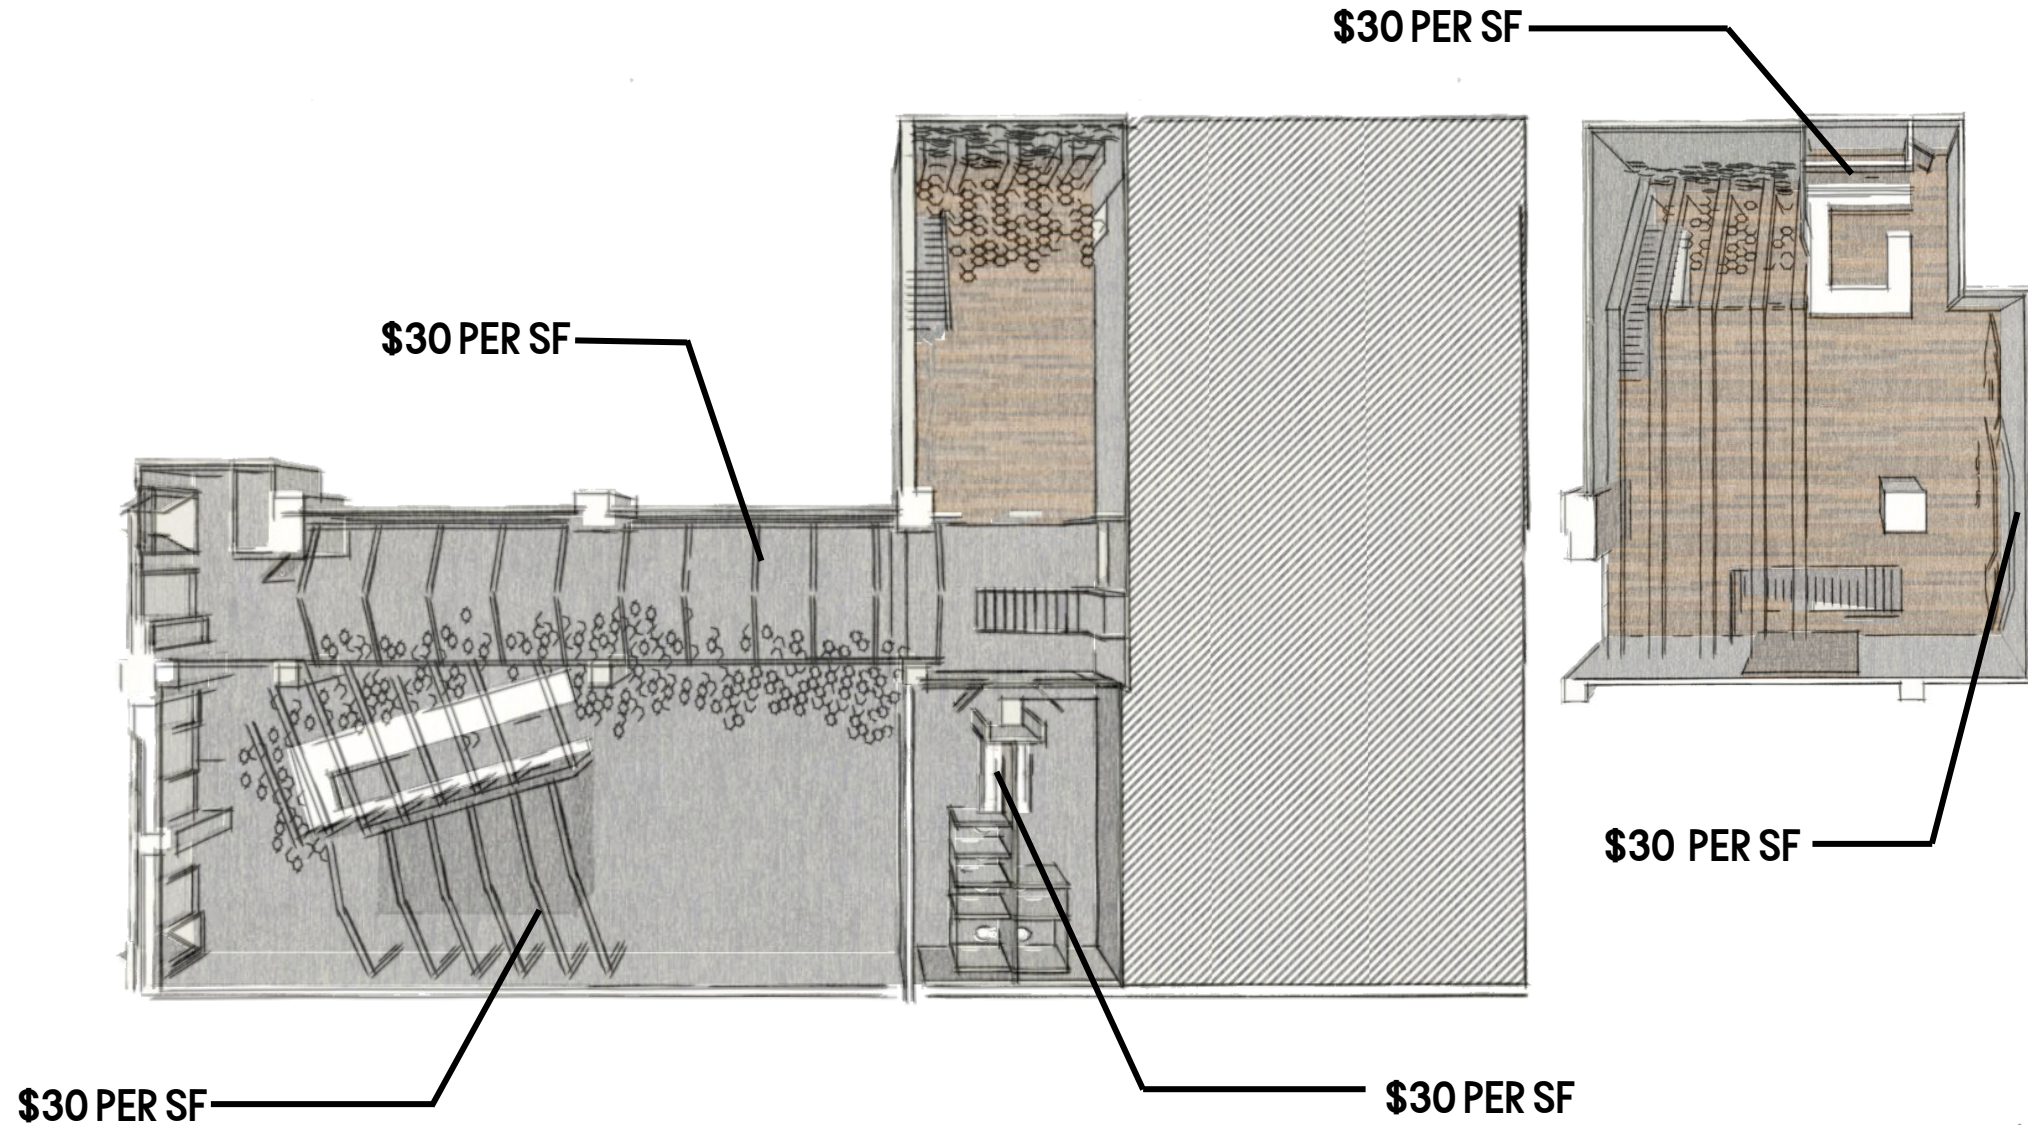

A NEIGHBORHOOD.

PRICING PLAN

EXISTING BUILDING

PRICING PLAN

DEMOLITION

PRICING PLAN

WOOD CONSTRUCTION

HOUSE STRUCTURE \$250 PER 8 FT.

HALLWAY HOUSE STRUCTURE
\$150 PER 8 FT

CAFÉ HOUSE STRUCTURE
\$150 PER 8 FT

NEW TOILET PARTITIONS

PRICING PLAN

FINISHES

PRICING PLAN

GREENERY

FURNITURE PLAN