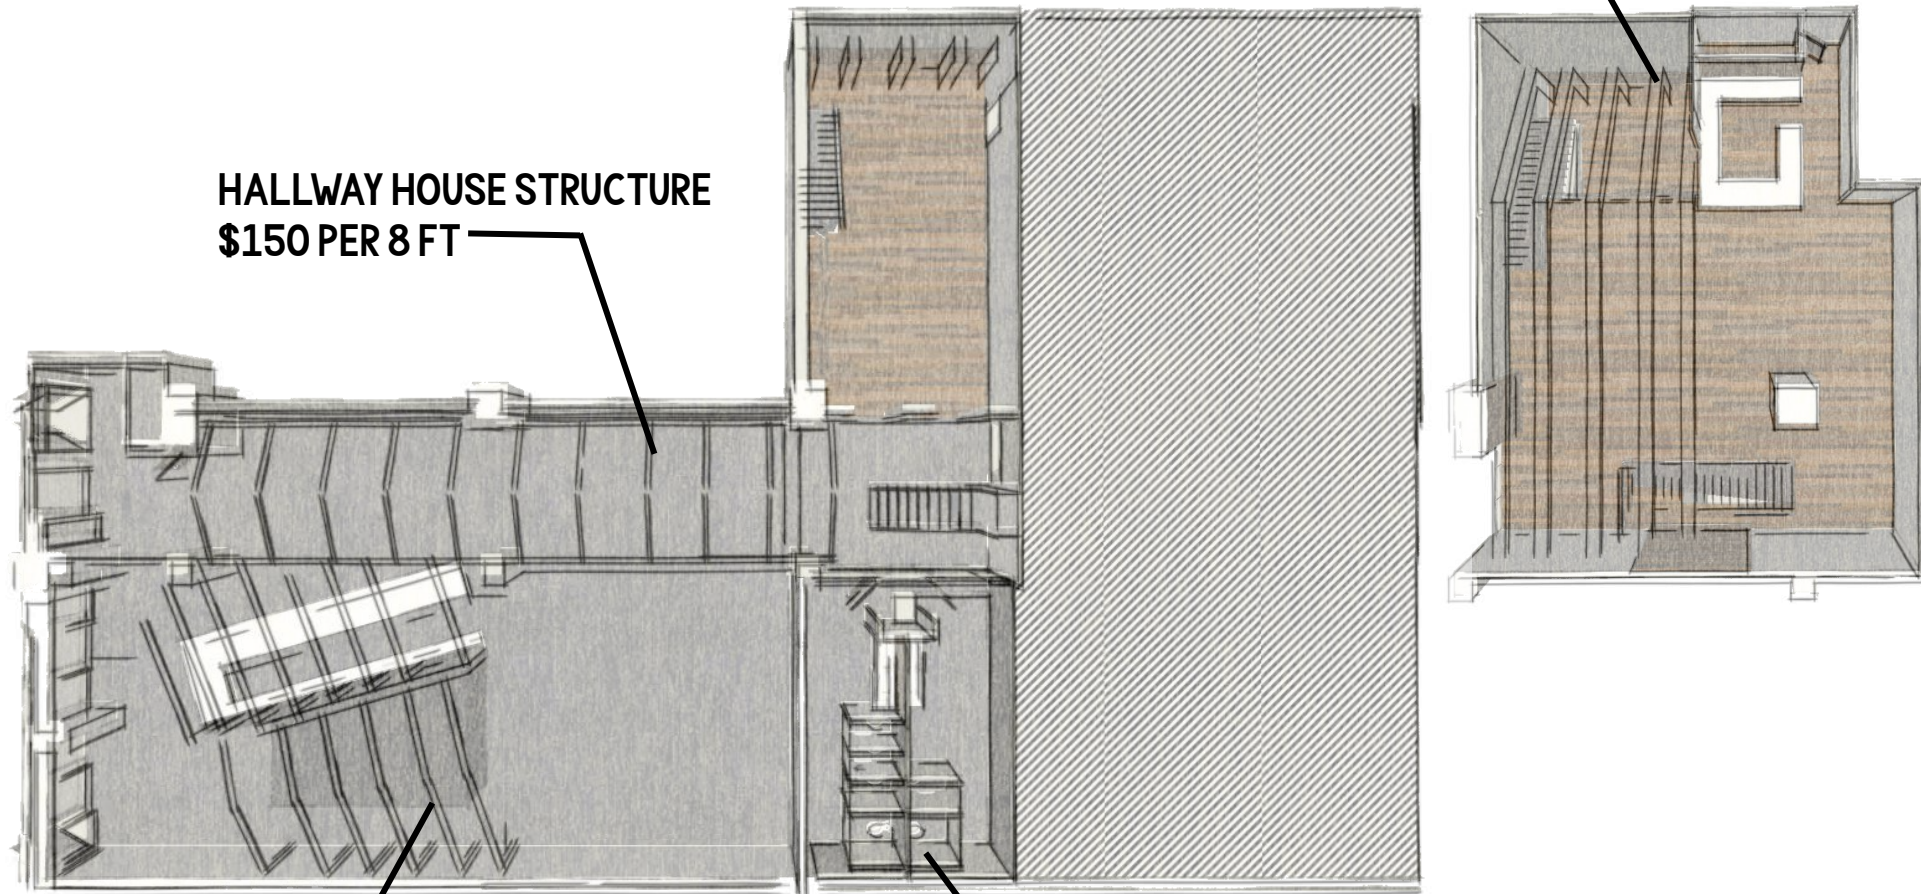

A NEIGHBORHOOD.

PRICING PLAN

EXISTING BUILDING

PRICING PLAN

DEMOLITION

PRICING PLAN

WOOD CONSTRUCTION

HOUSE STRUCTURE \$250 PER 8 FT.

HALLWAY HOUSE STRUCTURE
\$150 PER 8 FT

CAFÉ HOUSE STRUCTURE
\$150 PER 8 FT

NEW TOILET PARTITIONS

PRICING PLAN

FINISHES

PRICING PLAN

GREENERY

FURNITURE PLAN