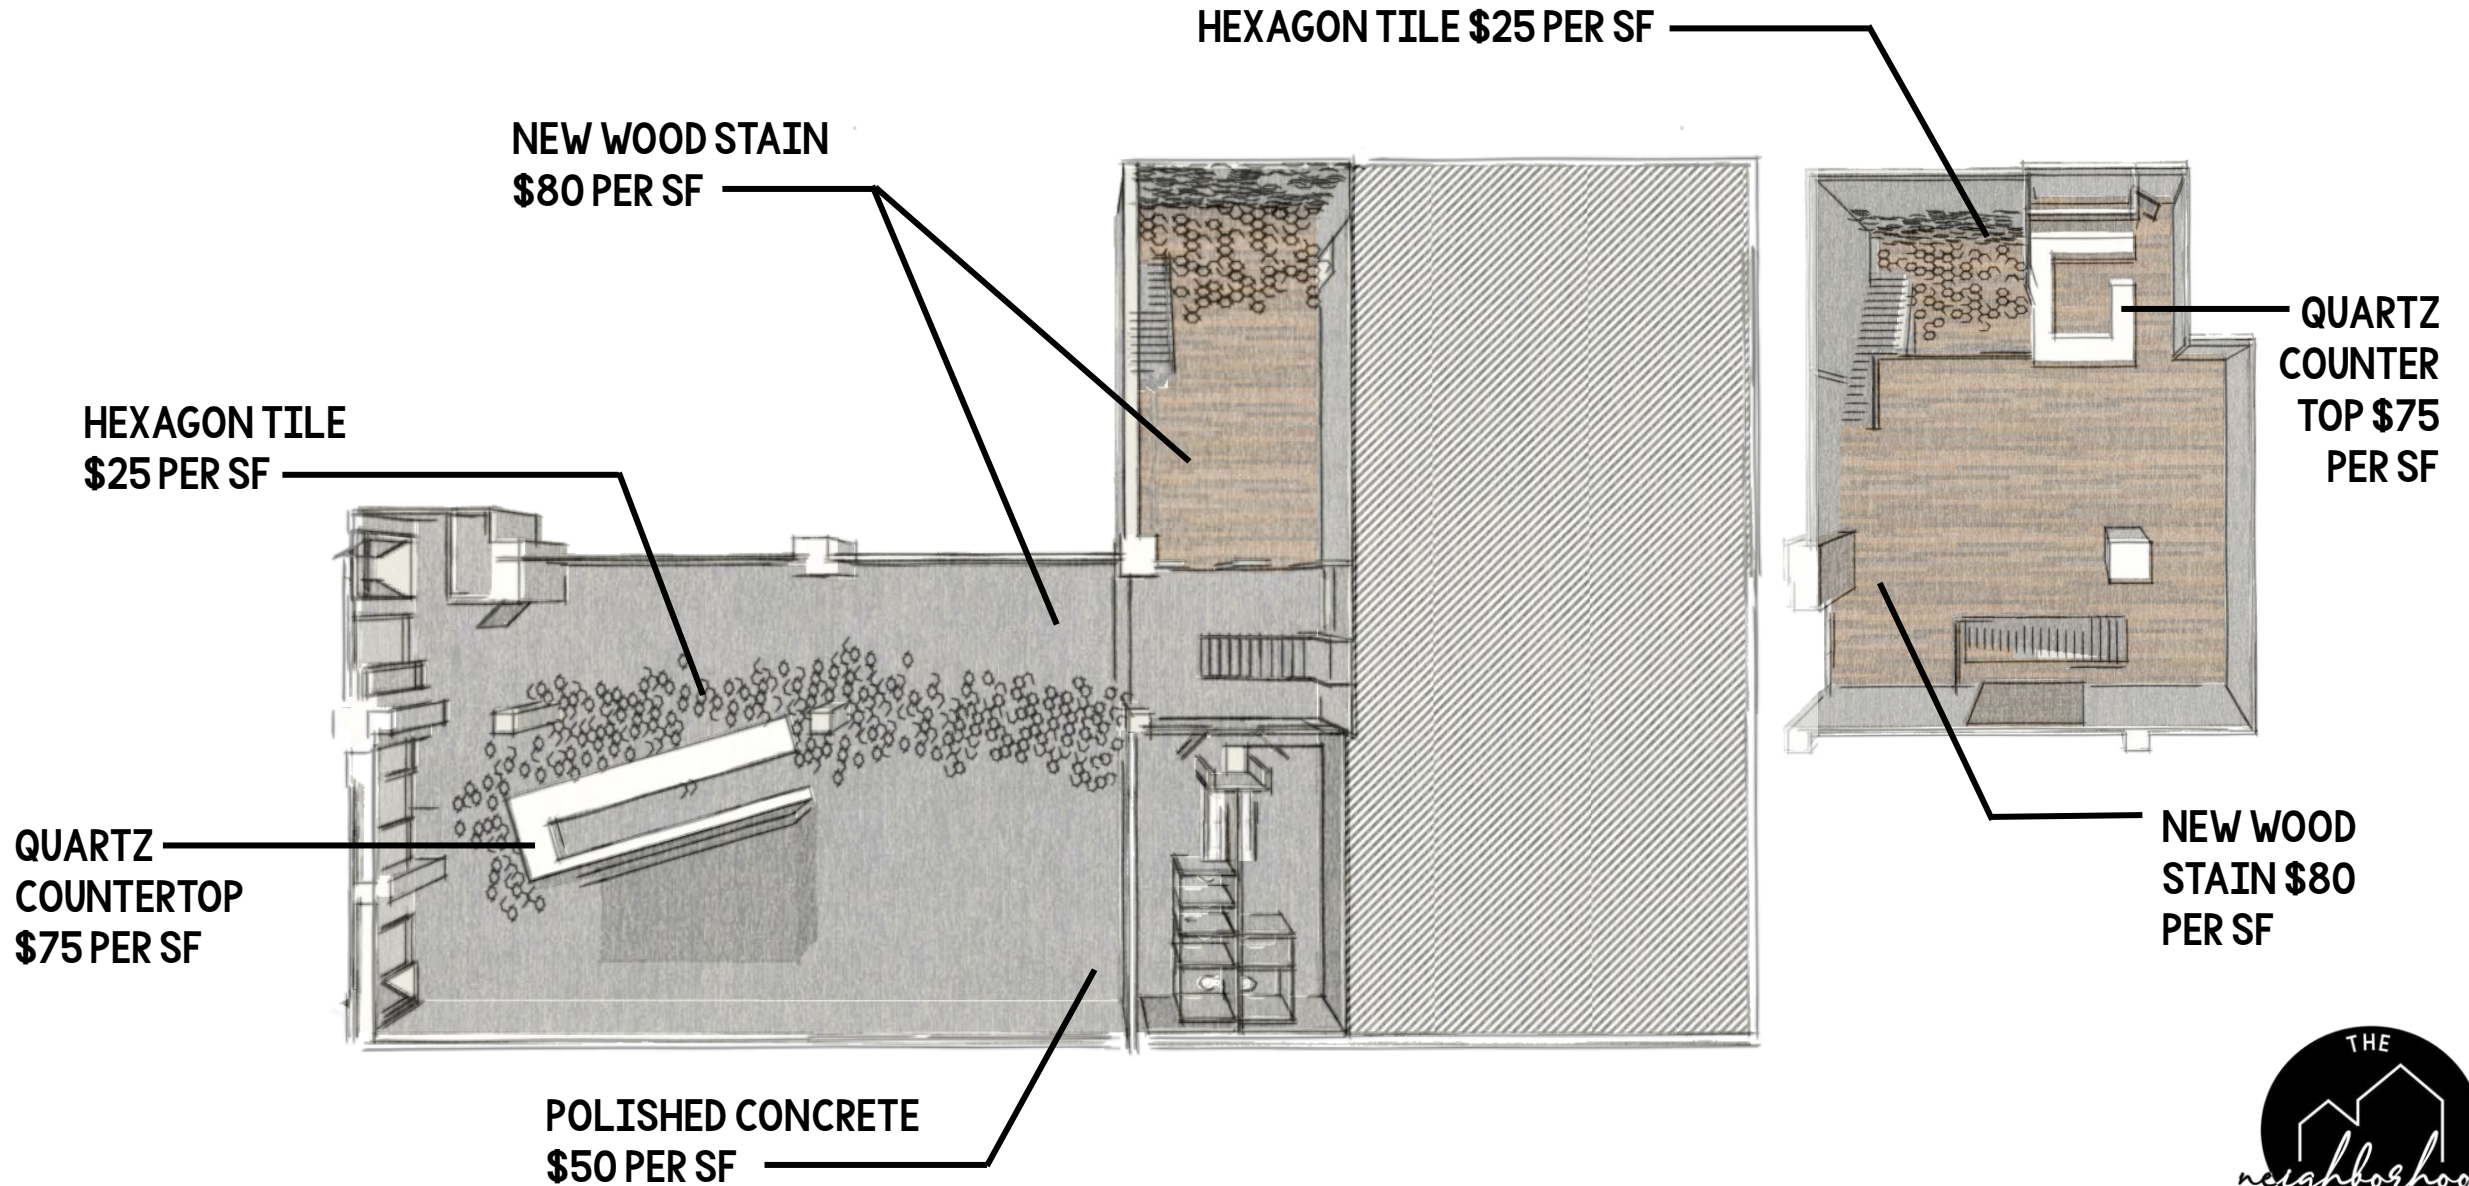

HALLWAY HOUSE STRUCTURE
\$150 PER 8 FT

CAFÉ HOUSE STRUCTURE
\$150 PER 8 FT

NEW TOILET PARTITIONS

PRICING PLAN

FINISHES

PRICING PLAN

GREENERY

FURNITURE PLAN