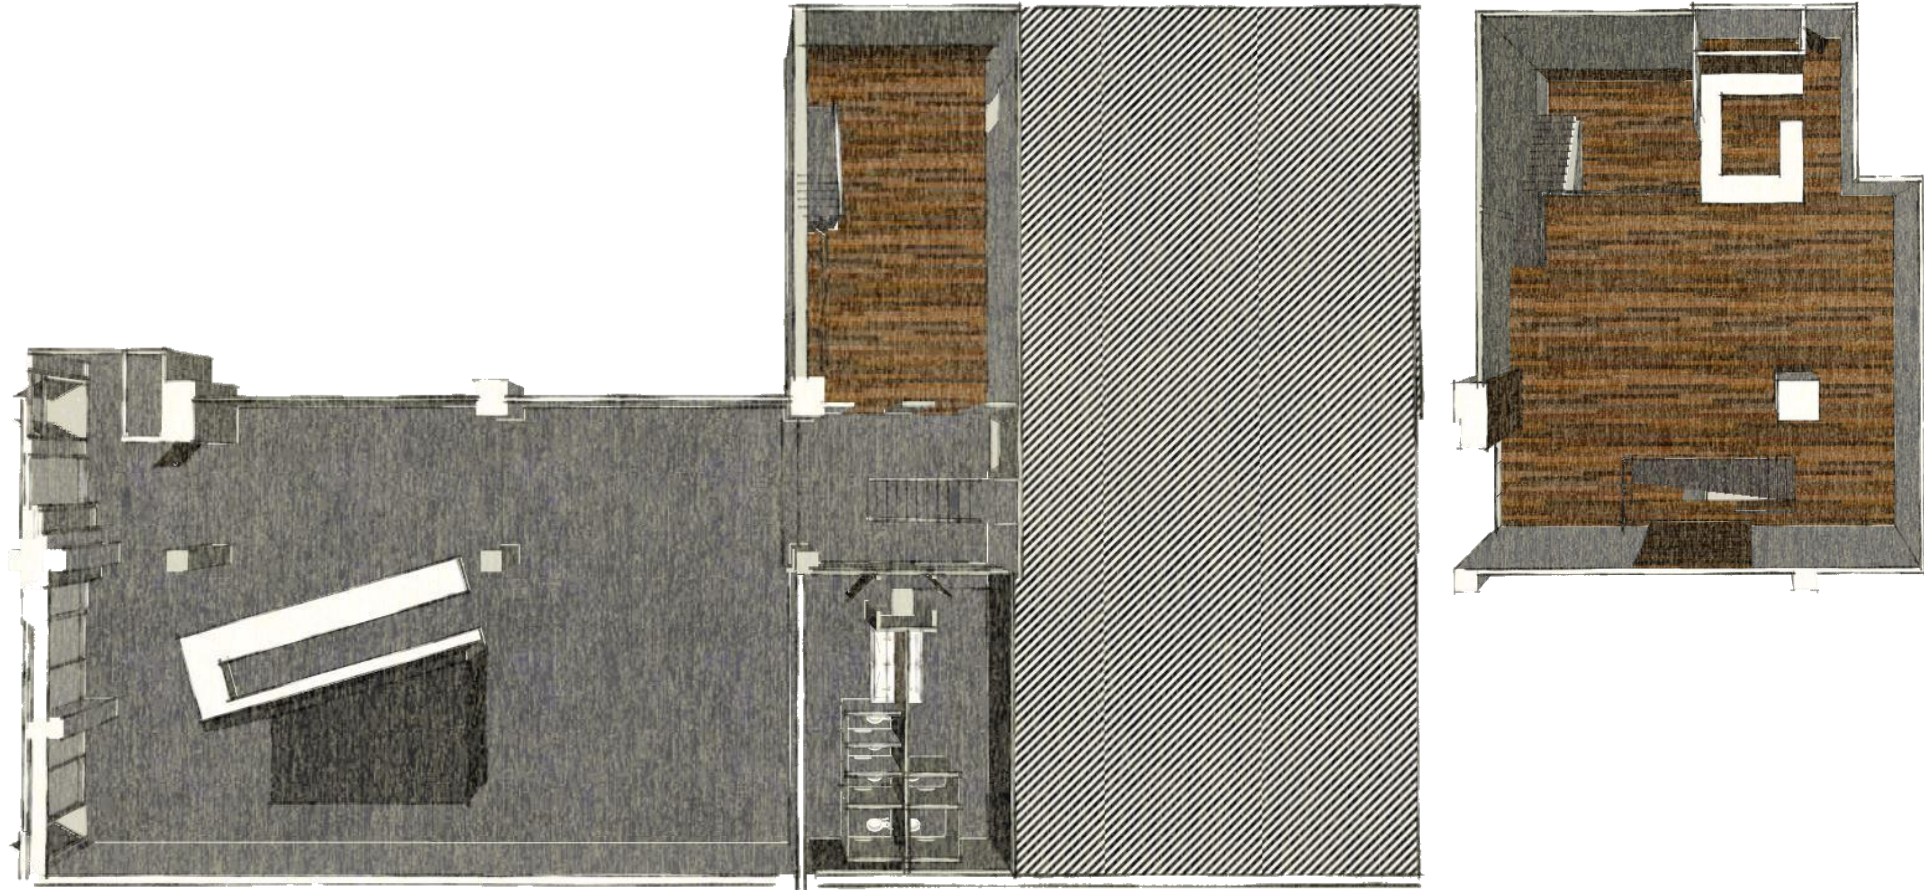

A PROJECT PROPOSAL BY     4 FOR  Highwoods
PROPERTIES

TABLE OF CONTENTS

- 3** WELCOME
- 4** CONCEPT
- 5** PRICING PLAN
- 10** FURNITURE PLAN
- 11** FURNITURE & FINISHES
- 17** RENDERINGS
- 25** FURNITURE PRICING SHEET

A NEIGHBORHOOD.

PRICING PLAN

EXISTING BUILDING

PRICING PLAN

DEMOLITION

PRICING PLAN

WOOD CONSTRUCTION

HOUSE STRUCTURE \$250 PER 8 FT.