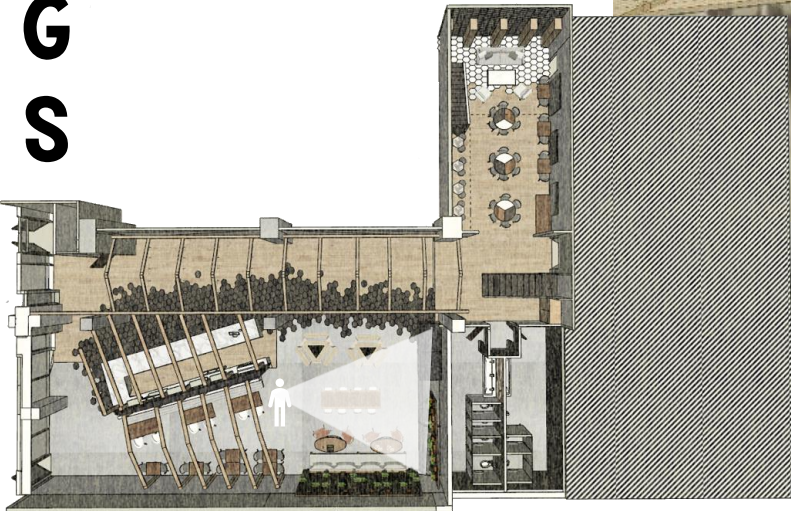

R
E
N
D
E
R
I
N
G
S

CAFÉ & MARKETPLACE