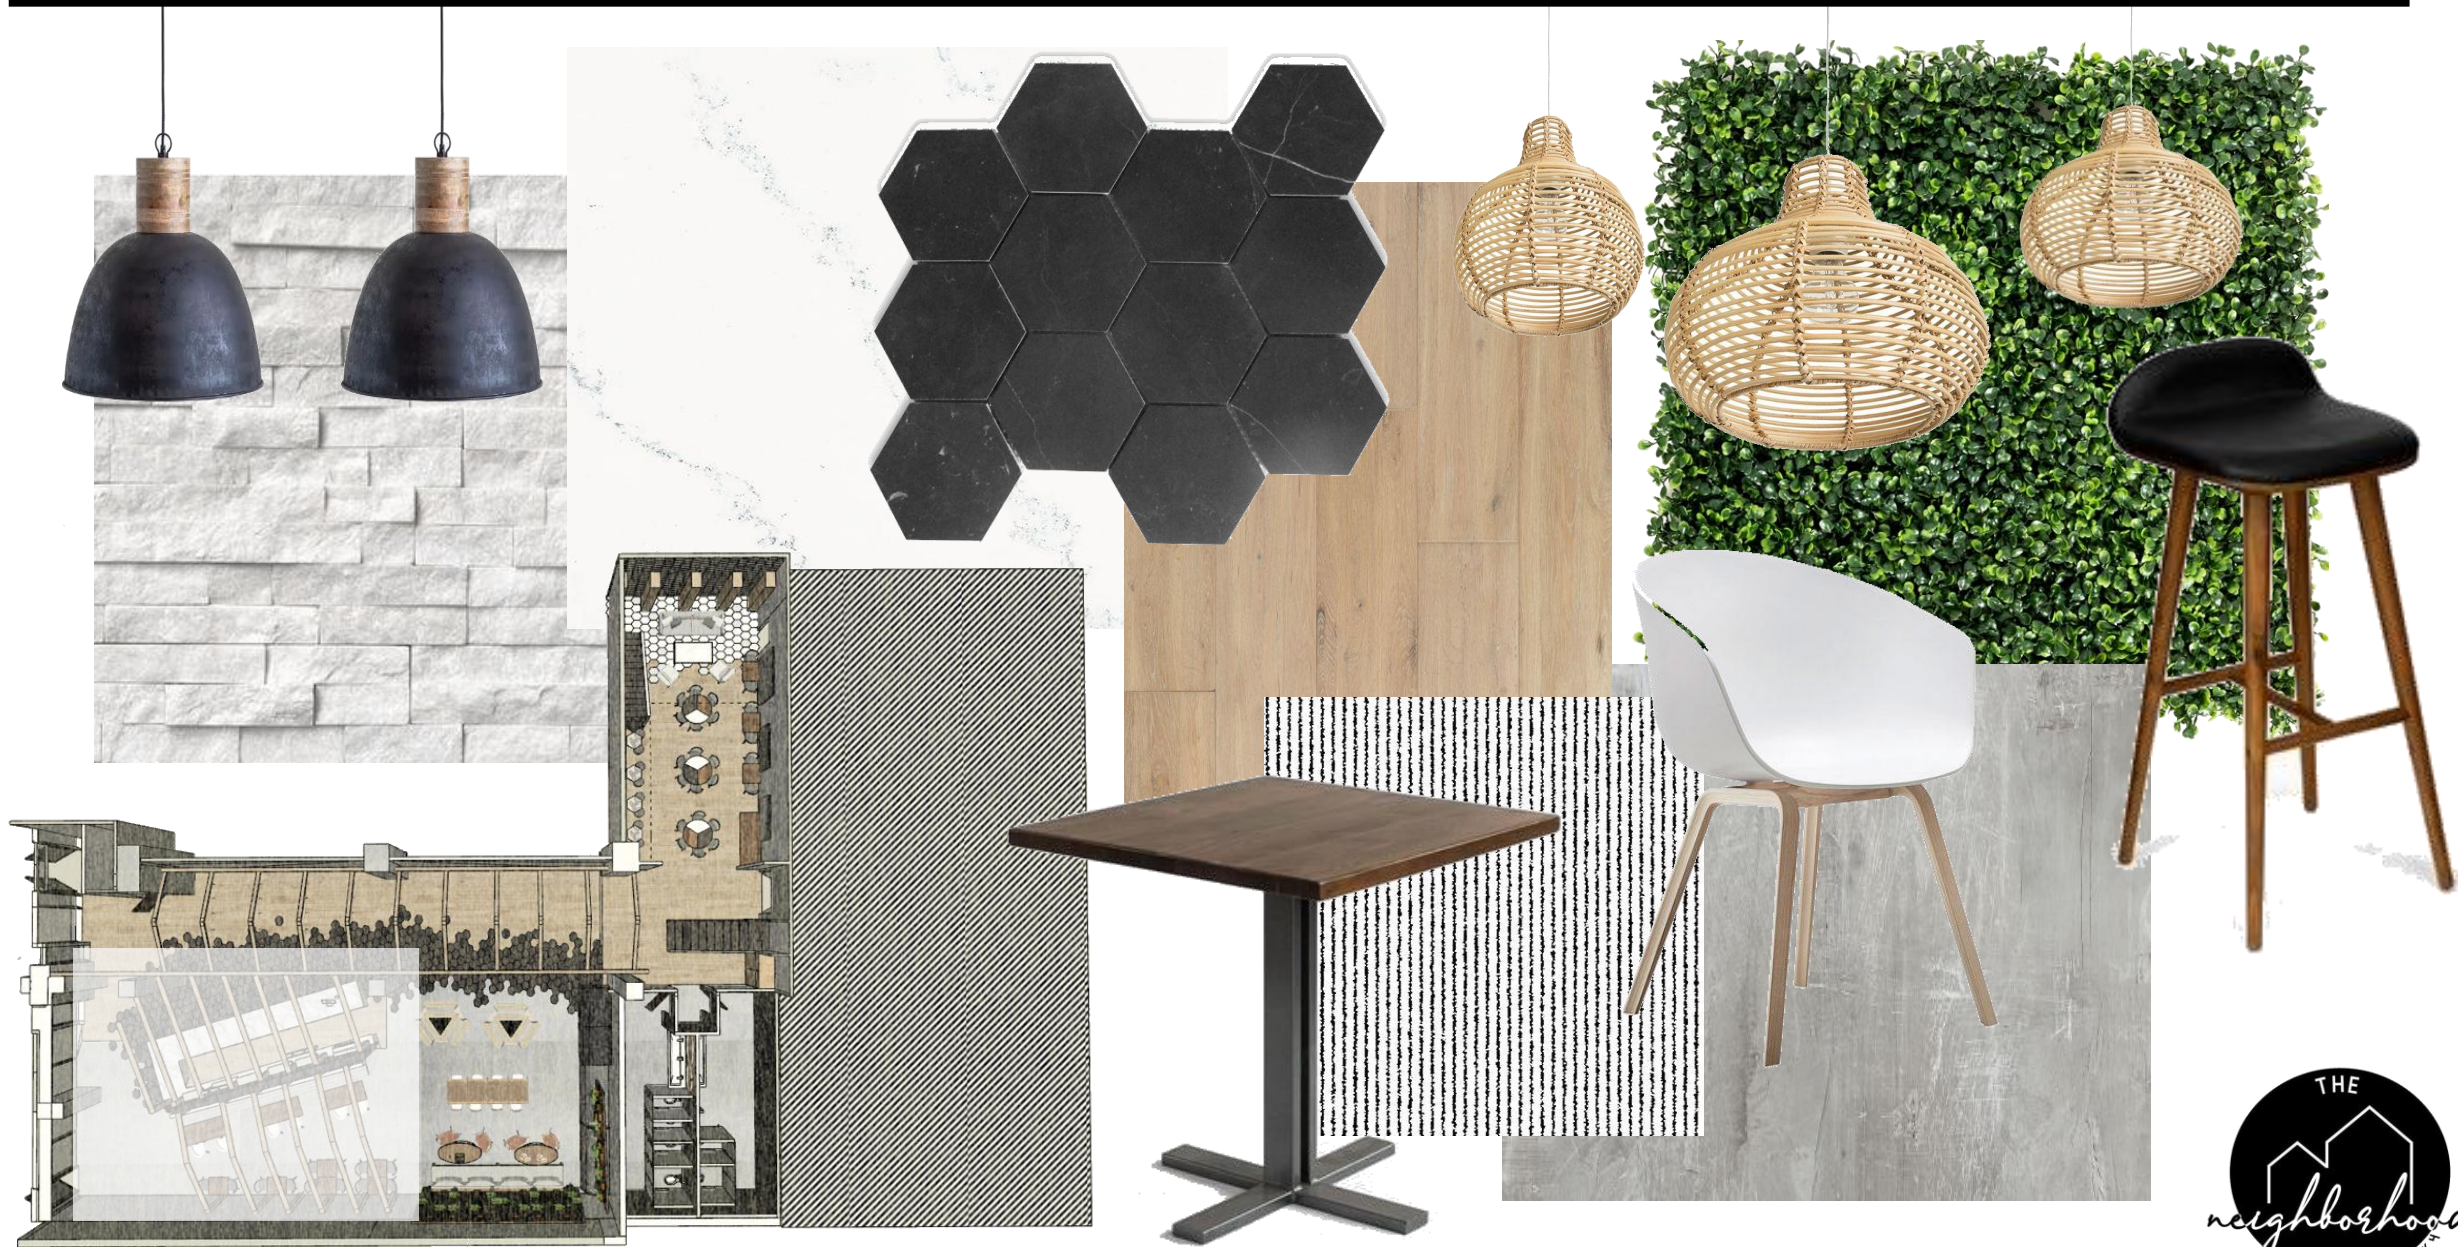

FURNITURE & FINISHES

CAFÉ