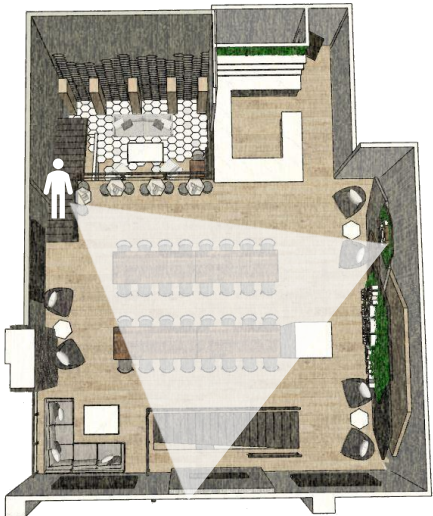

EVENT SPACE - FIRST LEVEL

RENDERINGS

EVENT SPACE - SECOND LEVEL

R
E
N
D
E
R
I
N
G
S

RESTROOMS

<u>Image</u>	<u>Product</u>	<u>Notes</u>	<u>Brand</u>	<u>List/Retail</u>	<u>Quantity</u>	<u>Reference</u>
	SLOANE CHAIR Graded-In Price Group 3		Mitchell Gold + Bob Williams	\$1632	6	
	Coco Tall Side Table		Blu Dot	\$499	10	
	Bumper Small Ottoman Thurmond Blush		Blu Dot	\$249	20	
	Jean Luc Left Arm Return Sofa Graded-In Price Group 3		Mitchell Gold + Bob Williams	\$3300	1	
	Monnet 84" Solid White Oak /Black		DE GASPÉ	\$1920	10	