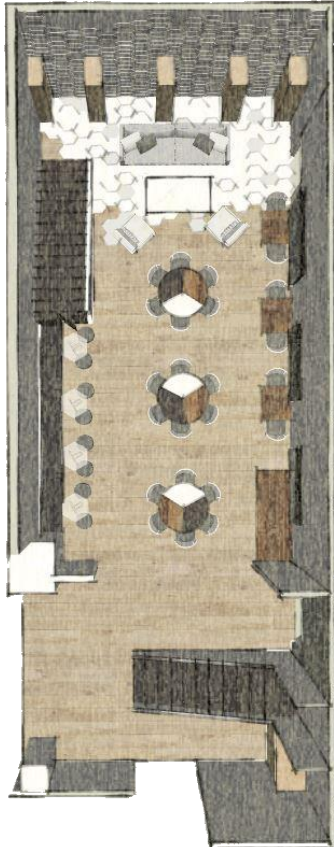

FURNITURE & FINISHES

EVENT SPACE

TRANSITIONAL FURNITURE