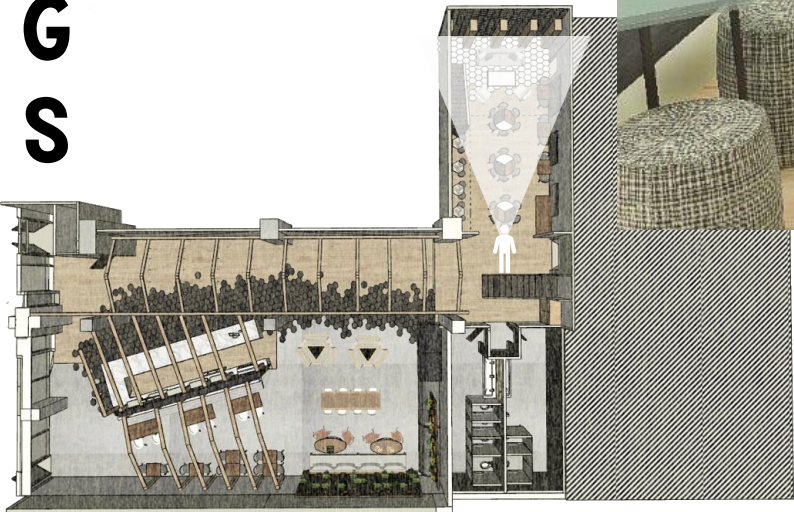

CAFÉ

RENDERINGS

CAFÉ

R
E
N
D
E
R
I
N
G
S

CAFÉ & MARKETPLACE

R
E
N
D
E
R
I
N
G
S

GALLERY

**R
E
N
D
E
R
I
N
G
S**

EVENT SPACE - FIRST LEVEL

RENDERINGS

EVENT SPACE - SECOND LEVEL

R
E
N
D
E
R
I
N
G
S

RESTROOMS

<u>Image</u>	<u>Product</u>	<u>Notes</u>	<u>Brand</u>	<u>List/Retail</u>	<u>Quantity</u>	<u>Reference</u>
	SLOANE CHAIR Graded-In Price Group 3		Mitchell Gold + Bob Williams	\$1632	6	
	Coco Tall Side Table		Blu Dot	\$499	10	
	Bumper Small Ottoman Thurmond Blush		Blu Dot	\$249	20	
	Jean Luc Left Arm Return Sofa Graded-In Price Group 3		Mitchell Gold + Bob Williams	\$3300	1	
	Monnet 84" Solid White Oak /Black		DE GASPÉ	\$1920	10	