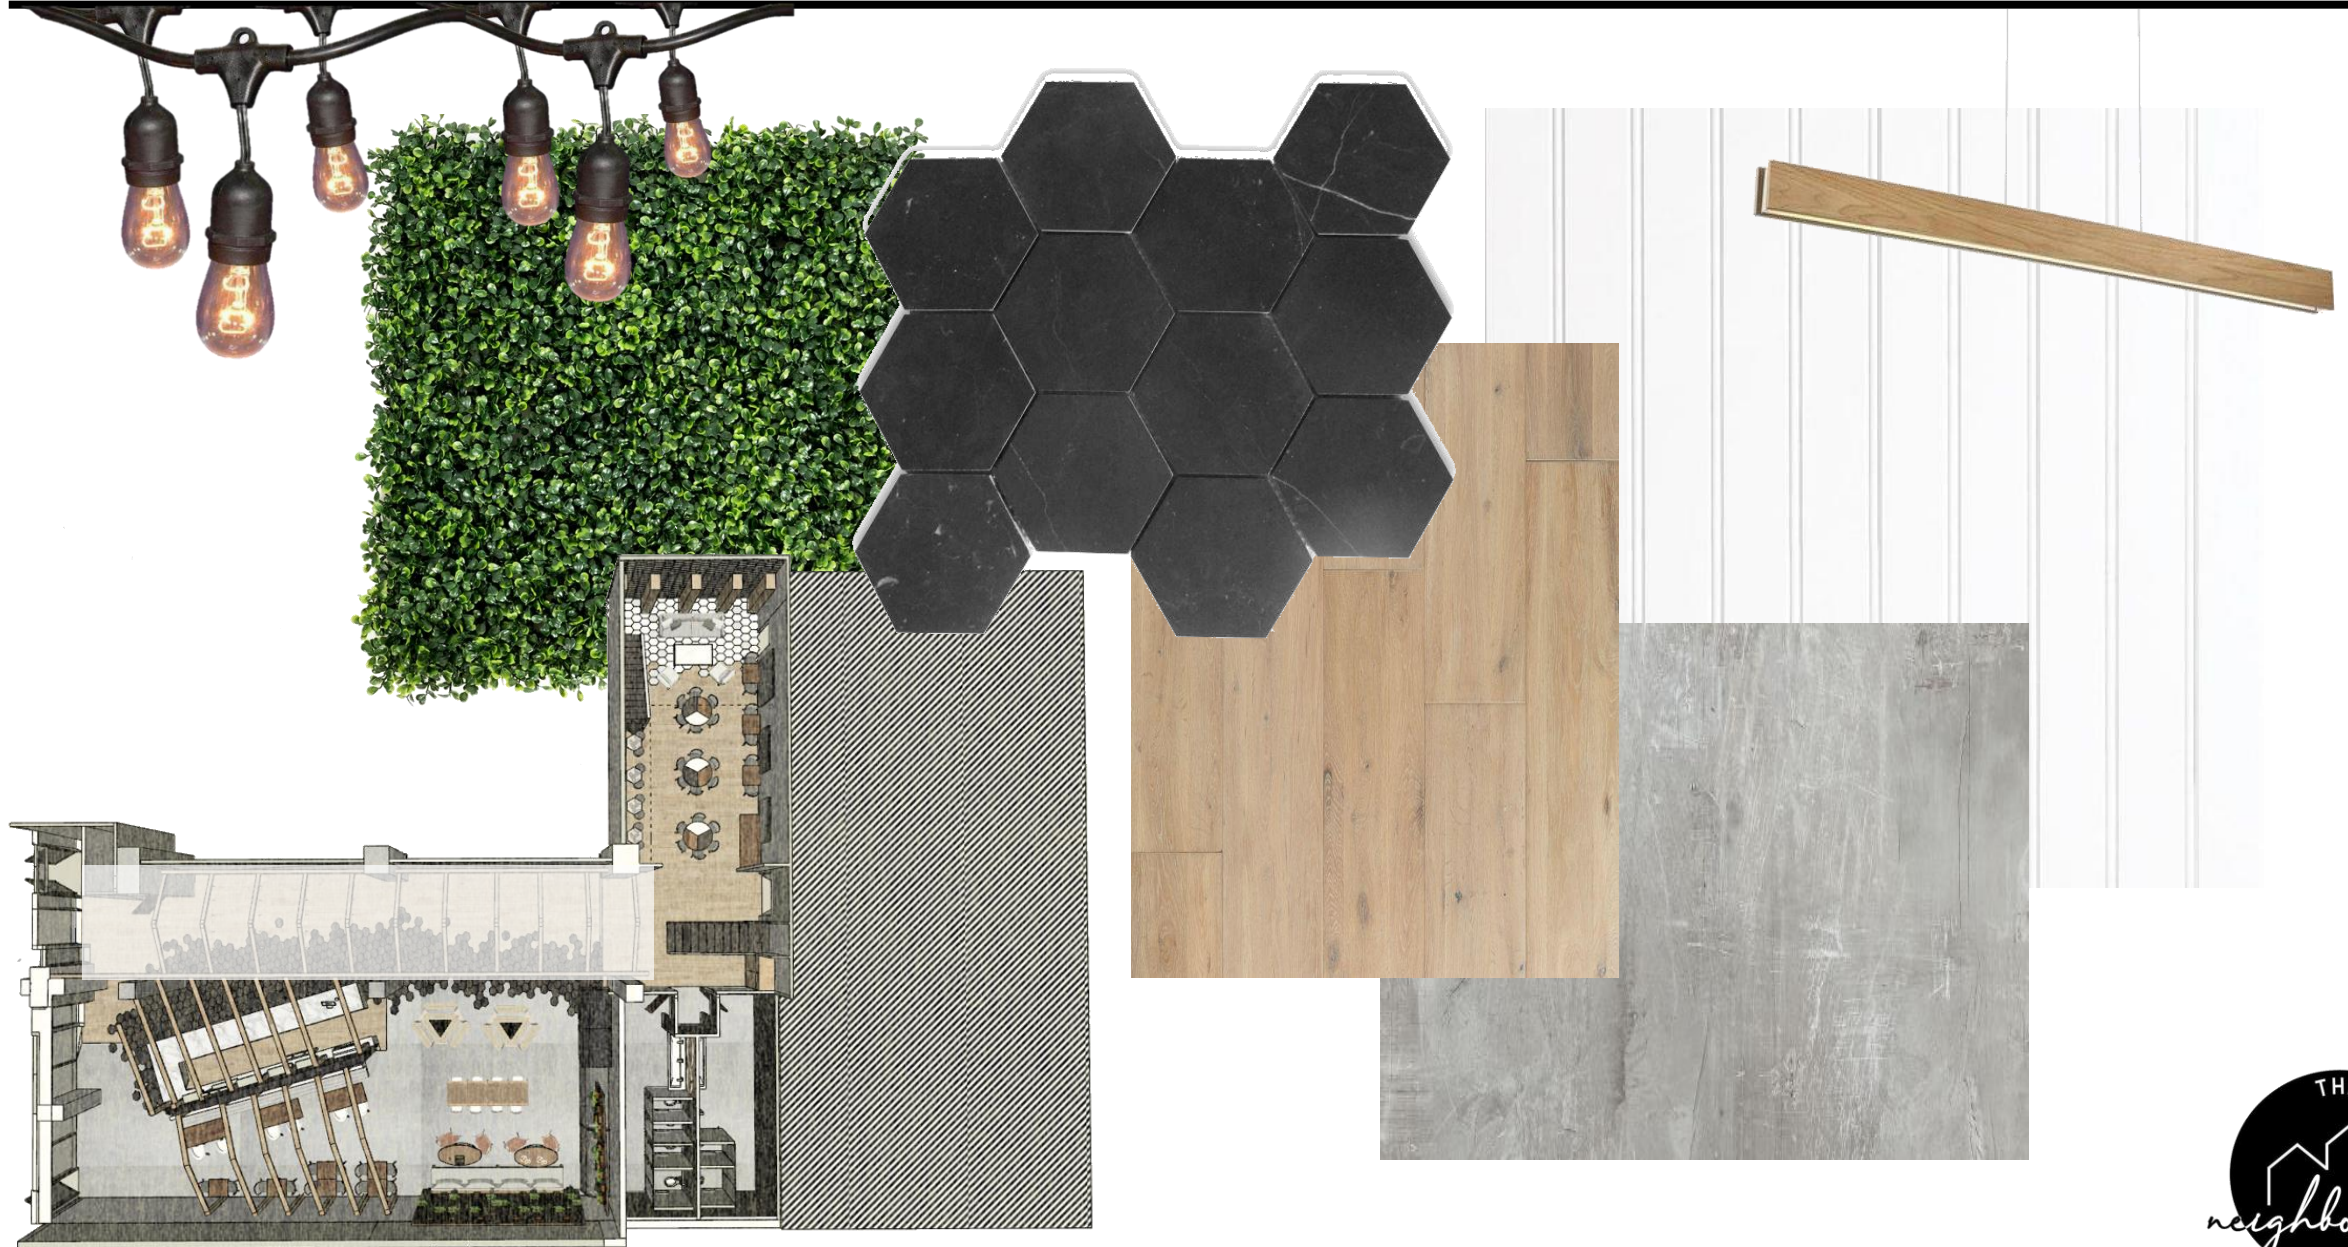

FURNITURE & FINISHES

GALLERY