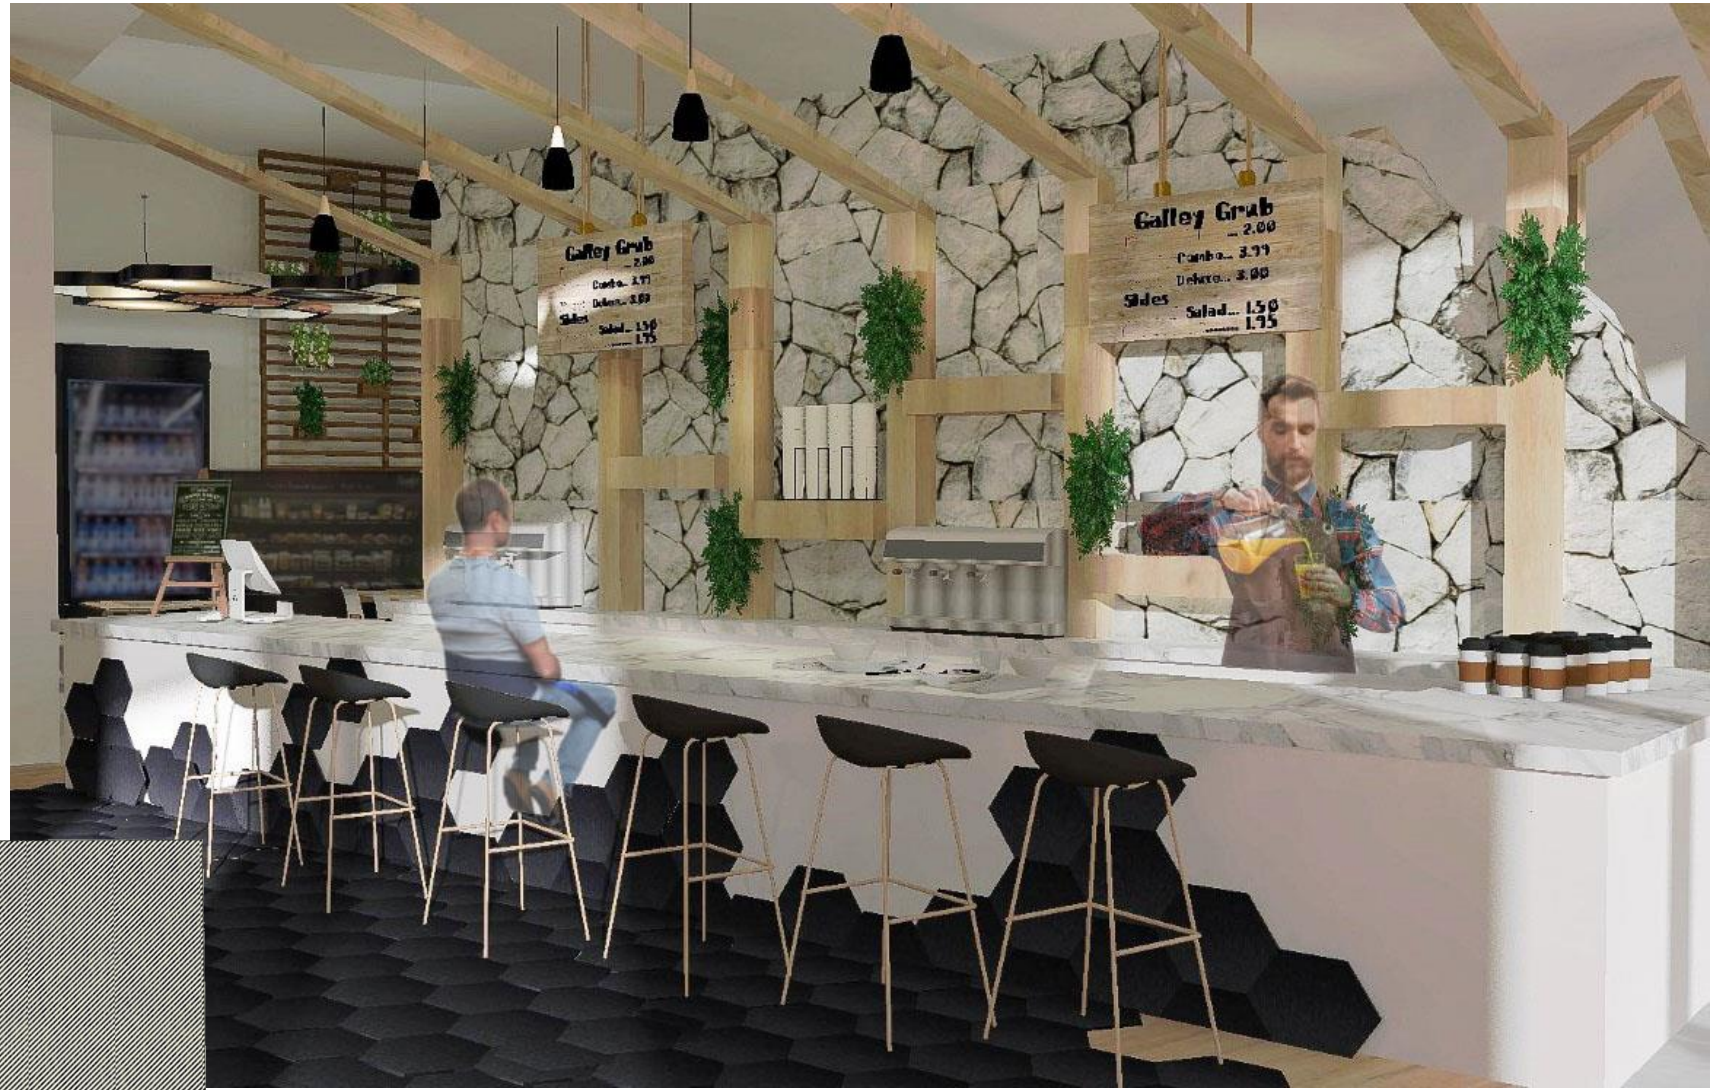

FURNITURE & FINISHES

EVENT SPACE

TRANSITIONAL FURNITURE

FURNITURE & FINISHES

RESTROOMS

**R
E
N
D
E
R
I
N
G
S**

OUTDOOR SEATING

RENDERINGS

EVENT SPACE - FIRST LEVEL

RENDERINGS

EVENT SPACE - SECOND LEVEL

R
E
N
D
E
R
I
N
G
S

RESTROOMS

<u>Image</u>	<u>Product</u>	<u>Notes</u>	<u>Brand</u>	<u>List/Retail</u>	<u>Quantity</u>	<u>Reference</u>
	SLOANE CHAIR Graded-In Price Group 3		Mitchell Gold + Bob Williams	\$1632	6	
	Coco Tall Side Table		Blu Dot	\$499	10	
	Bumper Small Ottoman Thurmond Blush		Blu Dot	\$249	20	
	Jean Luc Left Arm Return Sofa Graded-In Price Group 3		Mitchell Gold + Bob Williams	\$3300	1	
	Monnet 84" Solid White Oak /Black		DE GASPÉ	\$1920	10	