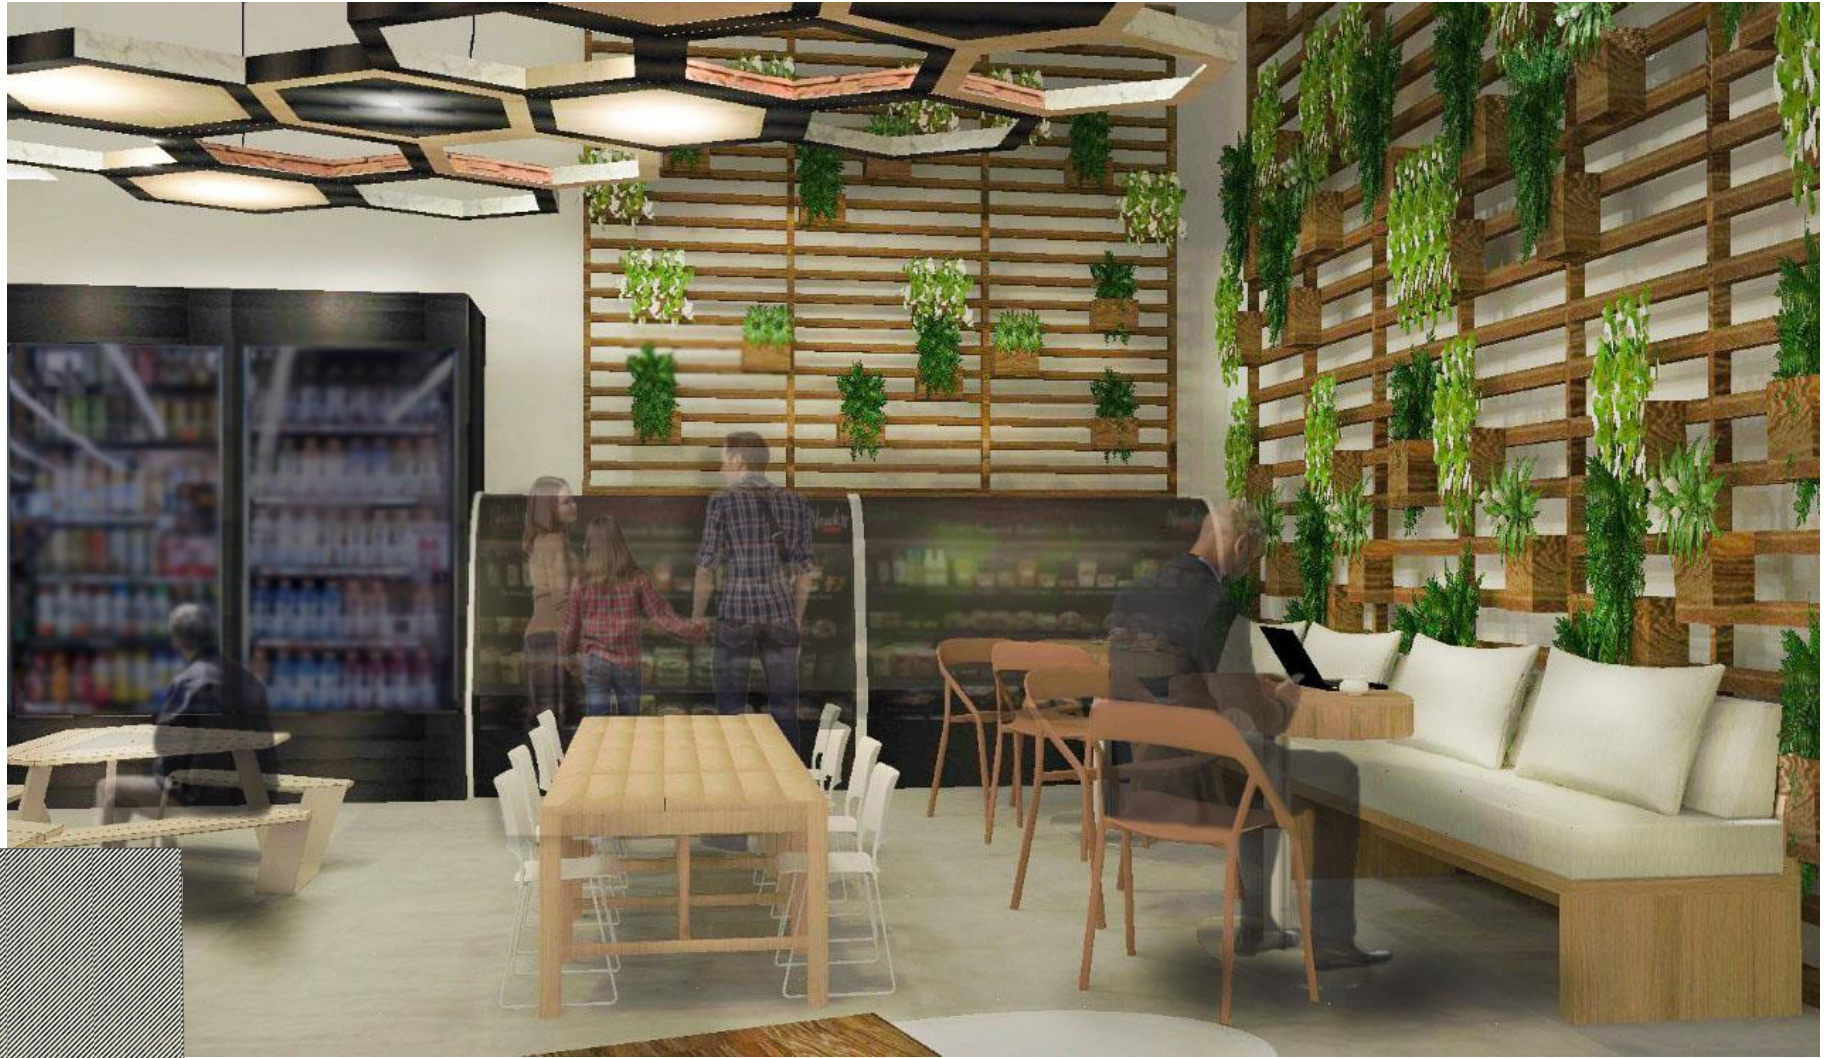

CAFÉ

RENDERINGS

CAFÉ

R
E
N
D
E
R
I
N
G
S

CAFÉ & MARKETPLACE

R
E
N
D
E
R
I
N
G
S

GALLERY

**R
E
N
D
E
R
I
N
G
S**

EVENT SPACE - FIRST LEVEL

RENDERINGS

EVENT SPACE - SECOND LEVEL

R
E
N
D
E
R
I
N
G
S

RESTROOMS

<u>Image</u>	<u>Product</u>	<u>Notes</u>	<u>Brand</u>	<u>List/Retail</u>	<u>Quantity</u>	<u>Reference</u>
	SLOANE CHAIR Graded-In Price Group 3		Mitchell Gold + Bob Williams	\$1632	6	
	Coco Tall Side Table		Blu Dot	\$499	10	
	Bumper Small Ottoman Thurmond Blush		Blu Dot	\$249	20	
	Jean Luc Left Arm Return Sofa Graded-In Price Group 3		Mitchell Gold + Bob Williams	\$3300	1	
	Monnet 84" Solid White Oak /Black		DE GASPÉ	\$1920	10	