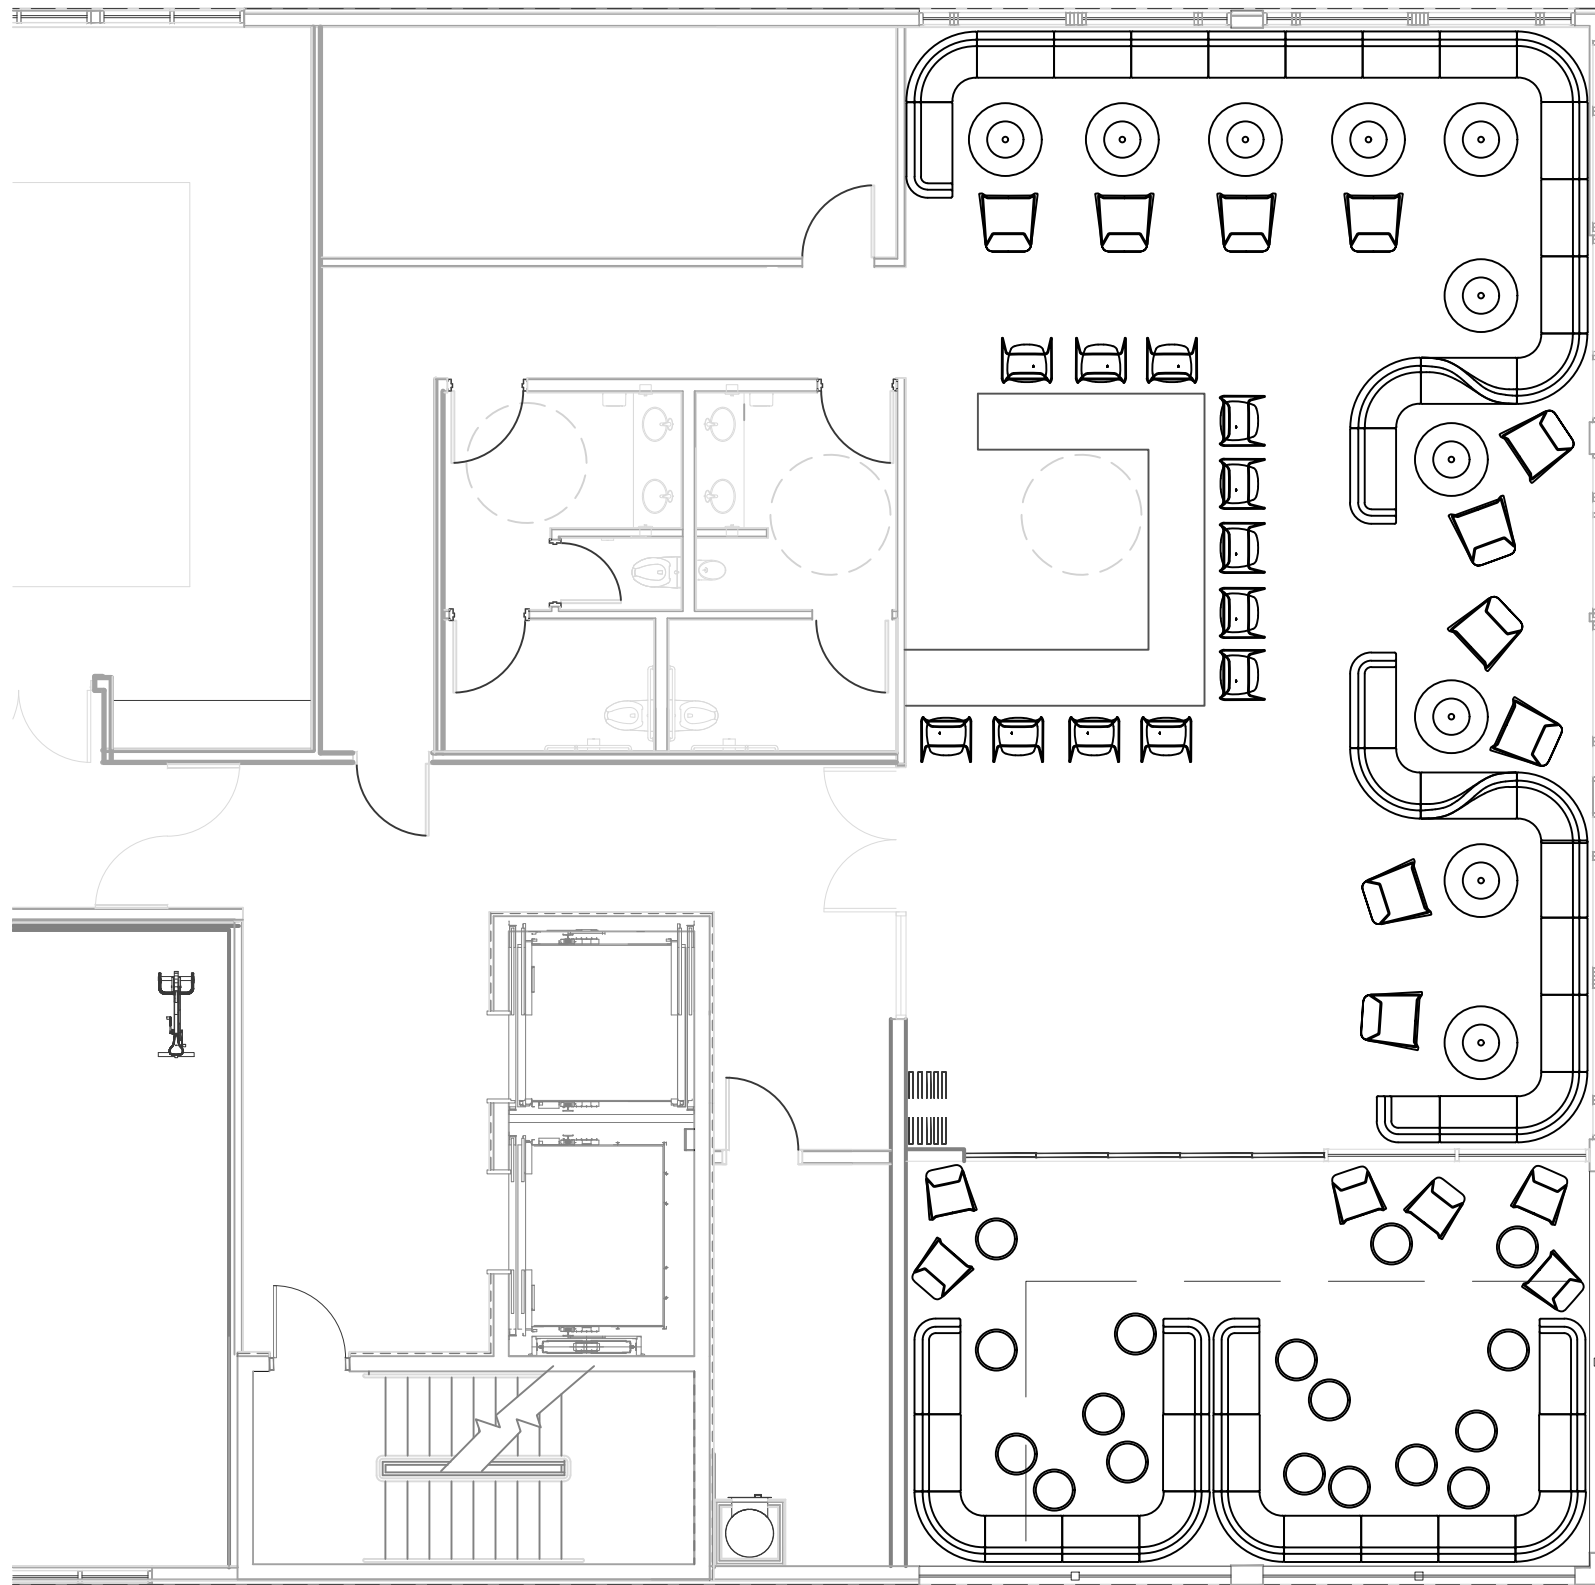

FURNITURE PLAN
FINAL

SAMANTHA HEUMAN

SCALE: 1/8" = 1'0"