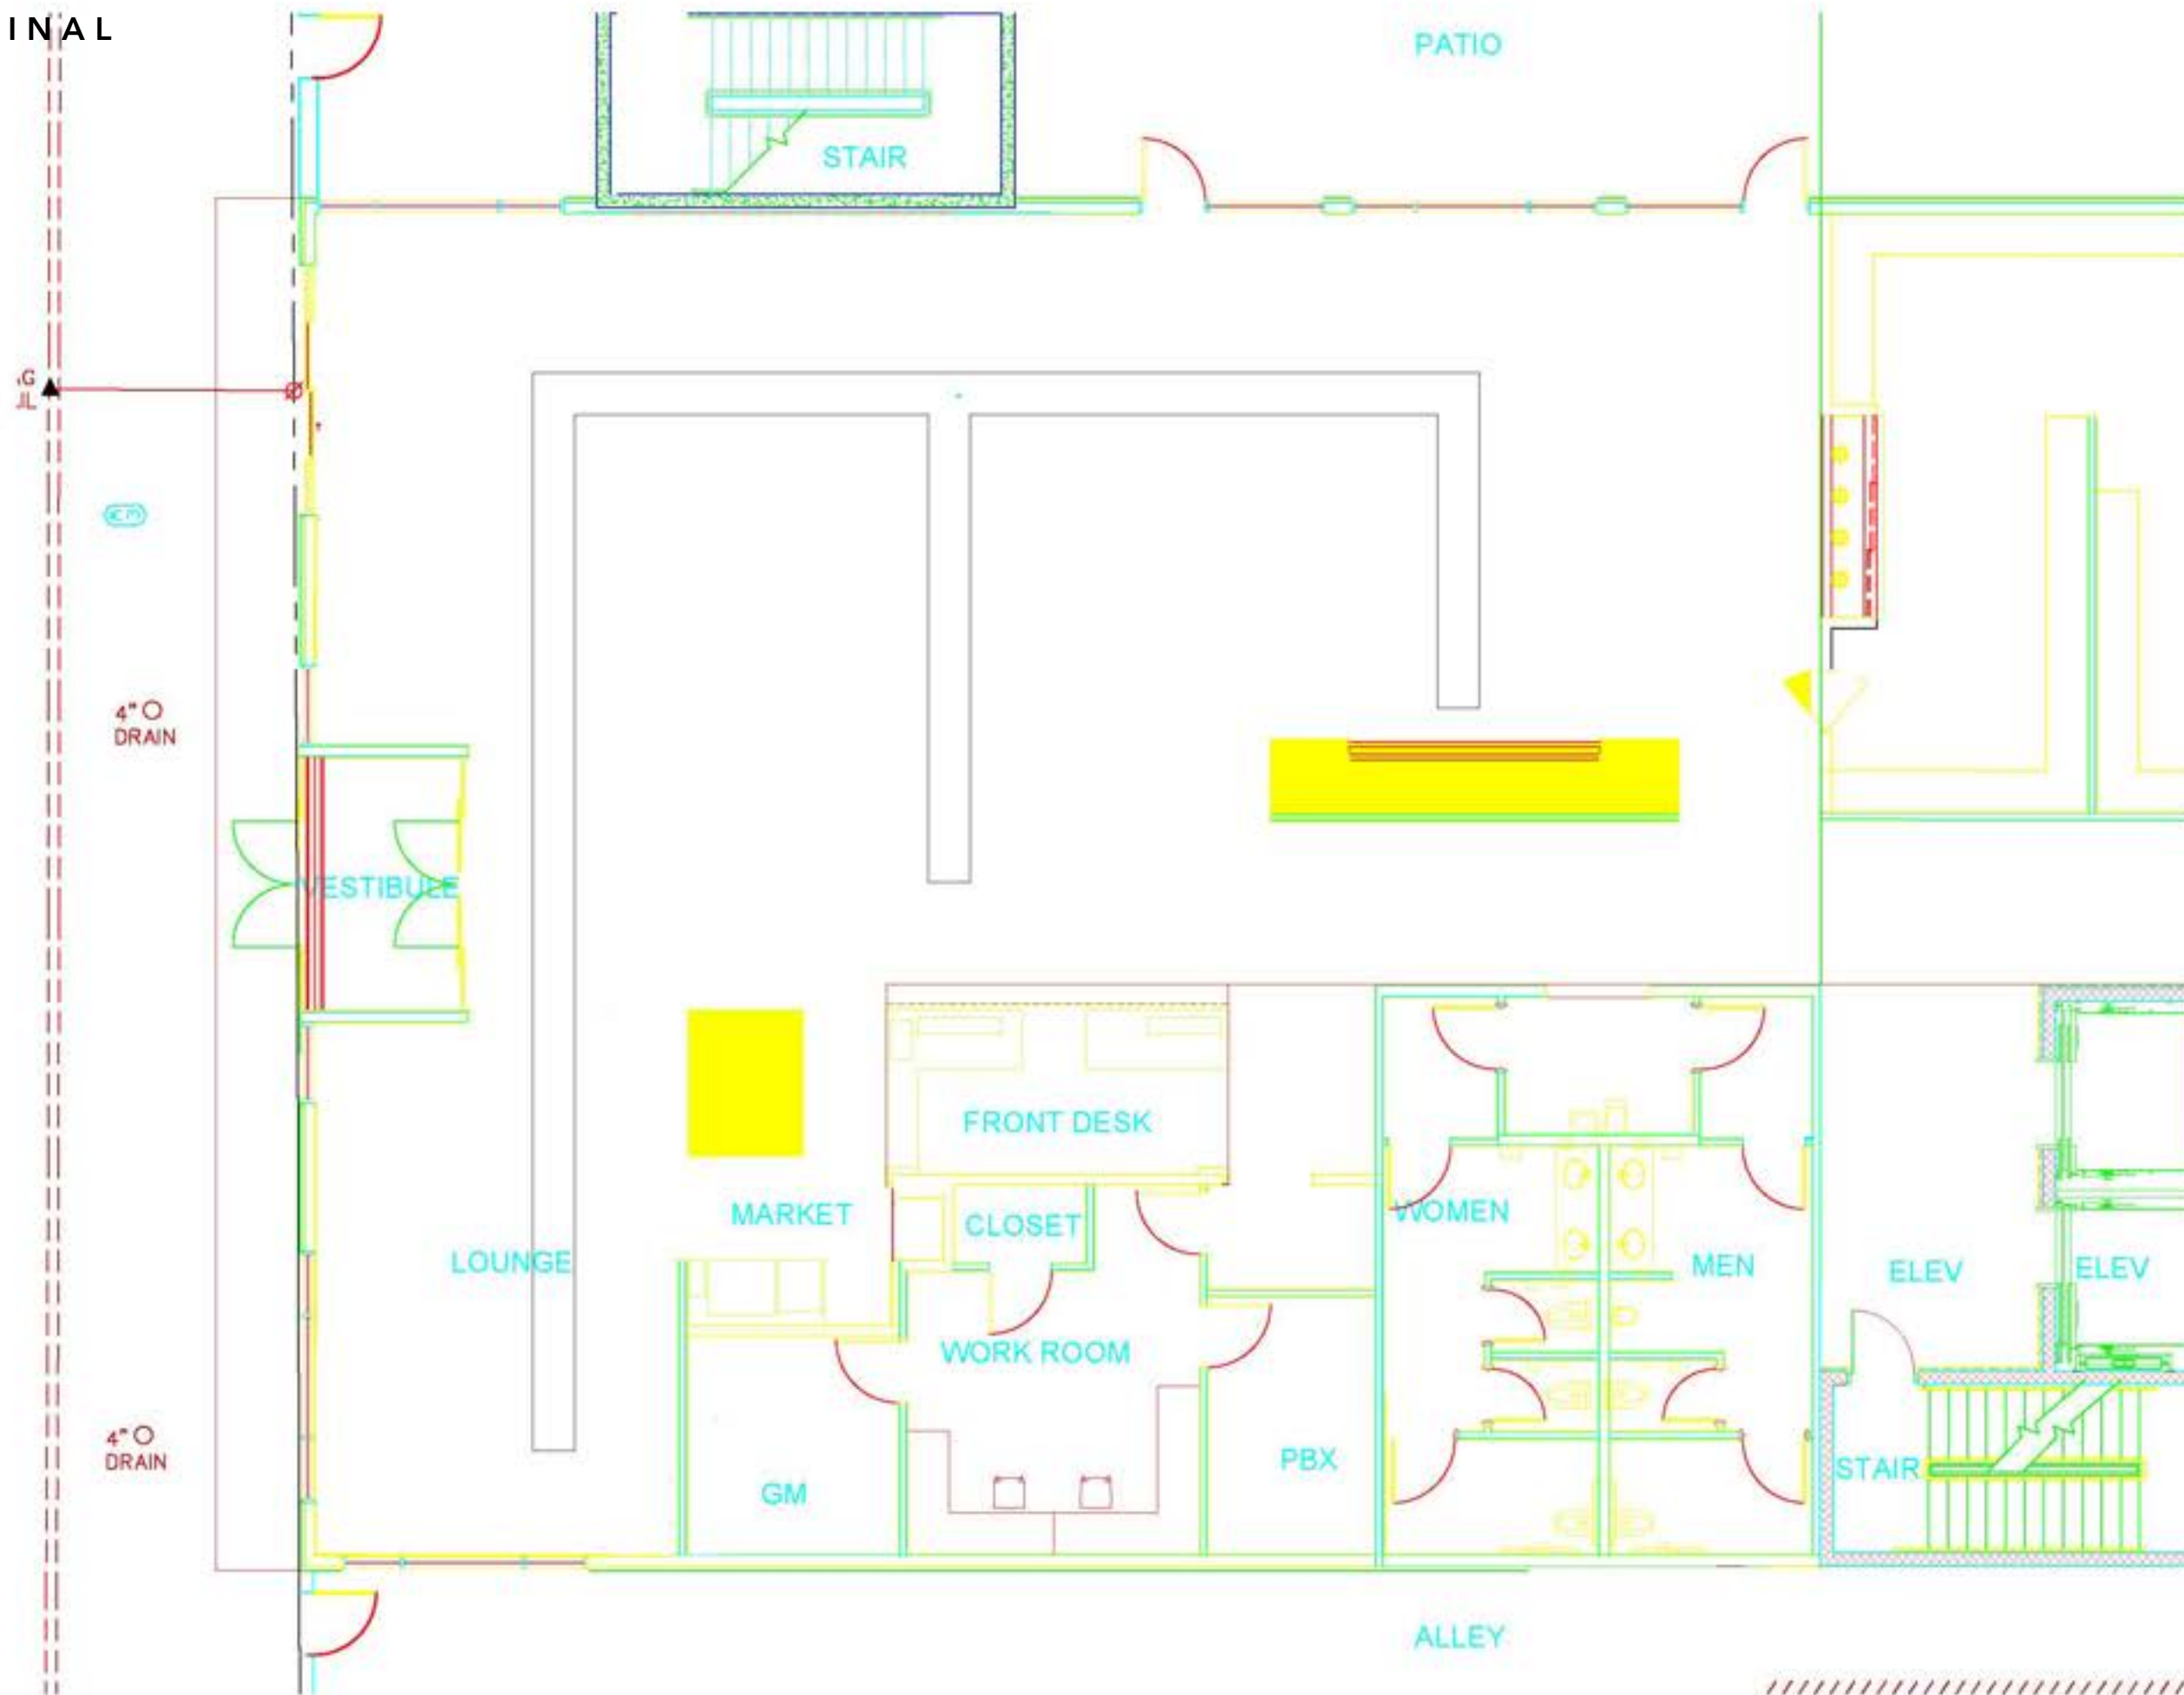

SCALE: 1/8" = 1'0"

DUCTWORK PLAN

FINAL

ELIZABETH BROWN

SCALE: 1/8" = 1'0"

REFLECTED CEILING PLAN

FINAL

ELIZABETH BROWN

BUILDING SECTION

ELIZABETH BROWN

SCALE: 1/8" = 1'0"

Agabe Bar Stool
\$225
8 total

Lotus Lounge Chair
\$785
6 total

**Jake Leather Sectional
with wood base**
\$7,197
2 total

Jake Leather Sectional
\$6,597
4 total

-
- **Final Combined Total: \$100,346**

*S*IDE *P*ATIO

*C*OREY EADS
SCHEMATIC MANAGER

REFLECTED CEILING PLAN
FINAL

COREY EADS

SCALE: 1/8" = 1'0"

Sedona Large Charcoal Black Round Outdoor Dining Table
\$540
10 Total

*S*AMANTHA HEUMAN
LEADER AND COMMUNICATOR

FURNITURE PLAN
FINAL

SAMANTHA HEUMAN

SCALE: 1/8" = 1'0"

DUCTWORK PLAN

FINAL

SAMANTHA HEUMAN

SCALE: 1/8" = 1'0"