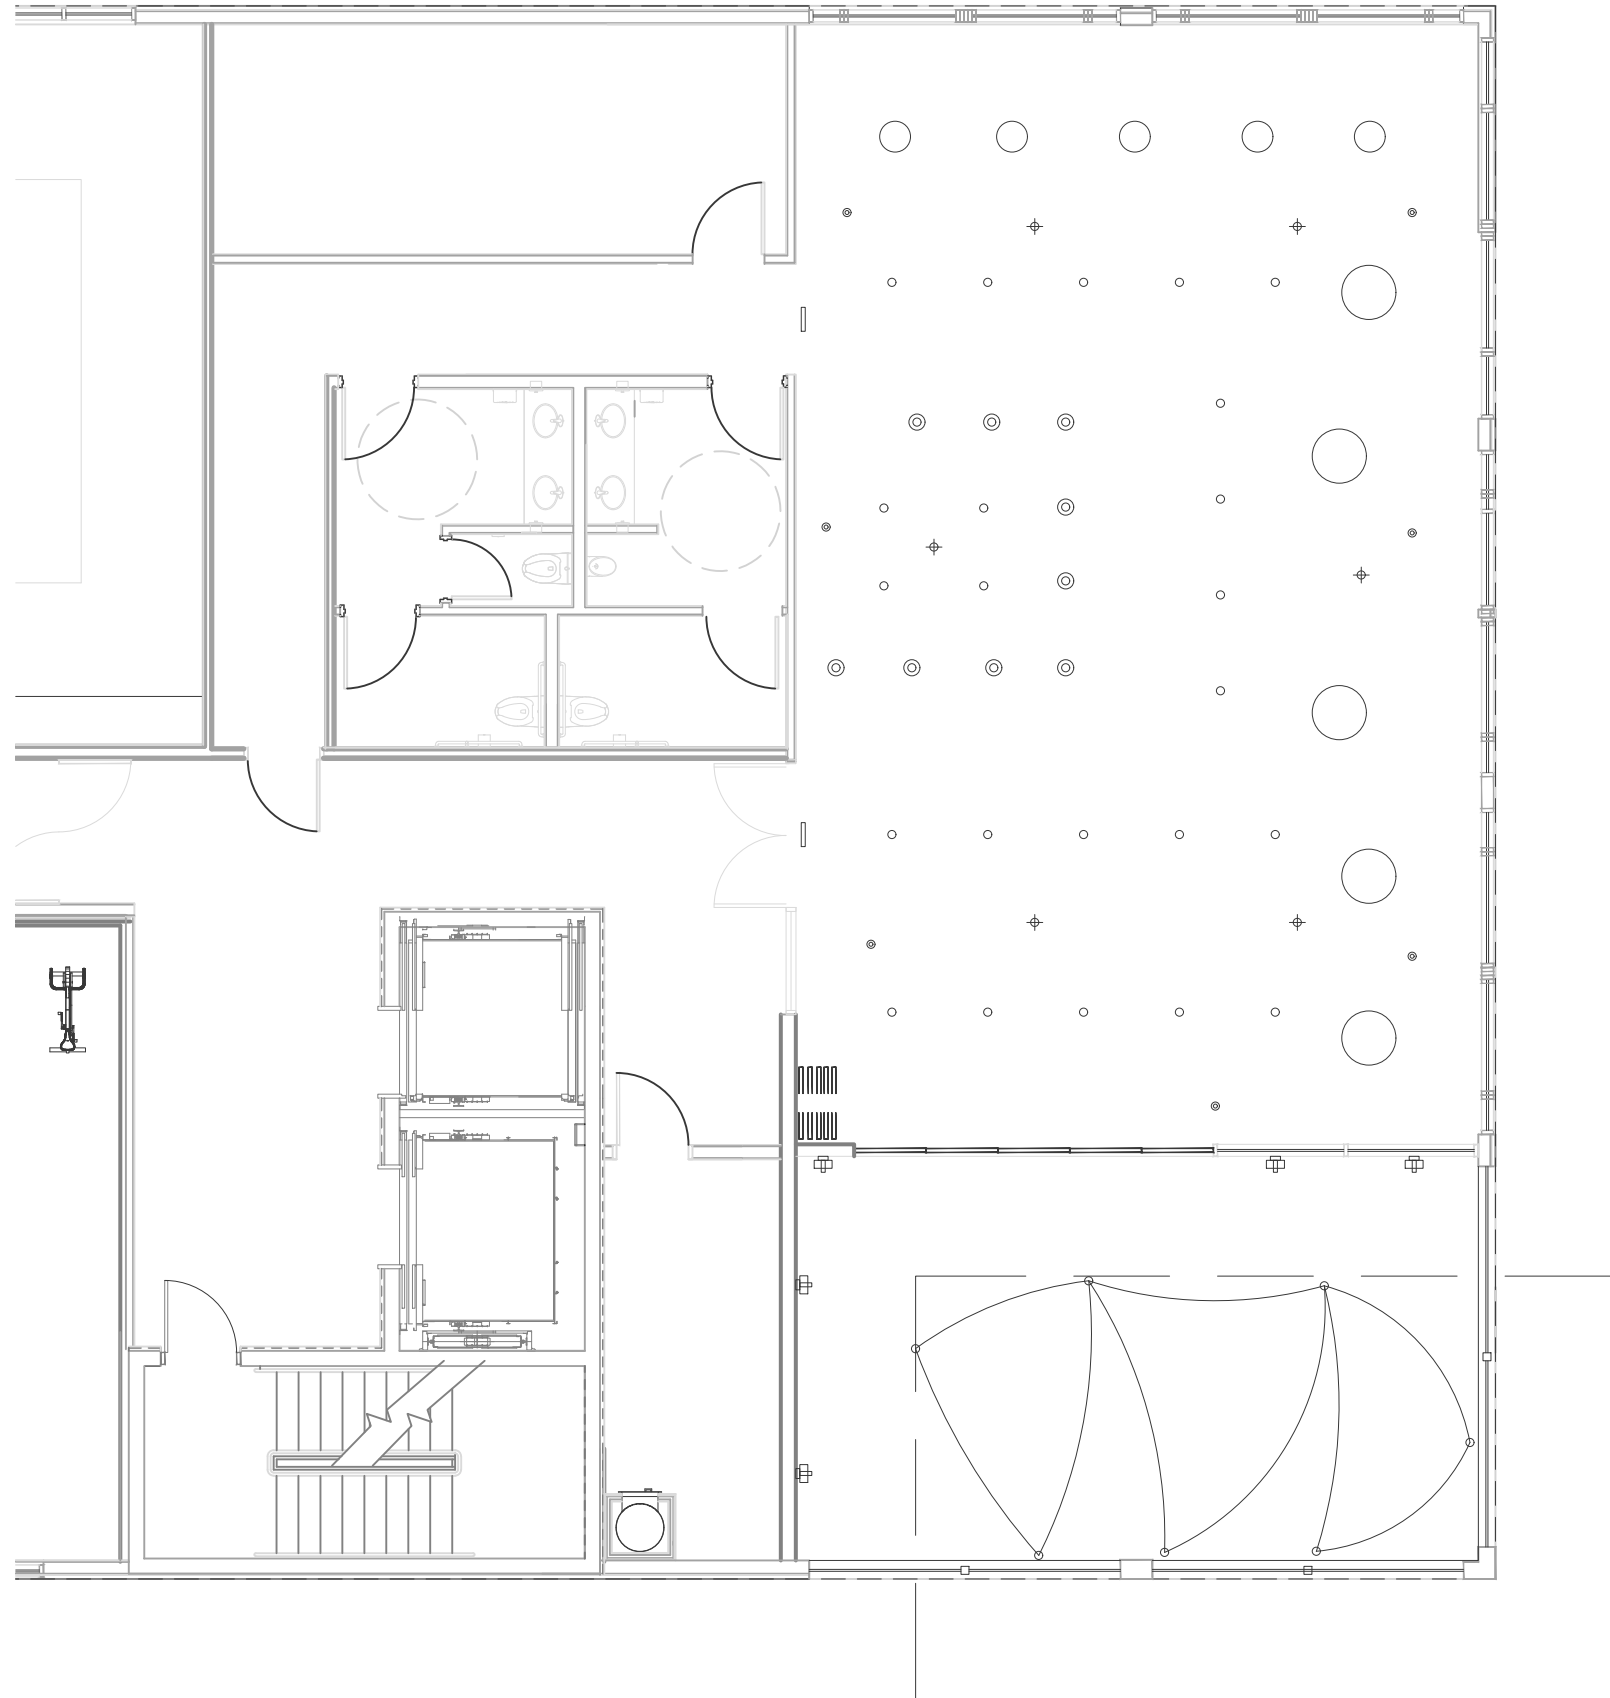

REFLECTED CEILING PLAN

FINAL

SAMANTHA HEUMAN

LIGHTING SCHEDULE

- LINK PENDANT
- SOMERSET PENDANT
- HELENA MINI PENDANT
- RECESSED LIGHTS
- SMOKE DETECTOR
- SPRINKLER
- EXIT SIGN
- SIDELIGHT OUTDOOR LED WALL SCONCE

SCALE: 1/8" = 1'0"