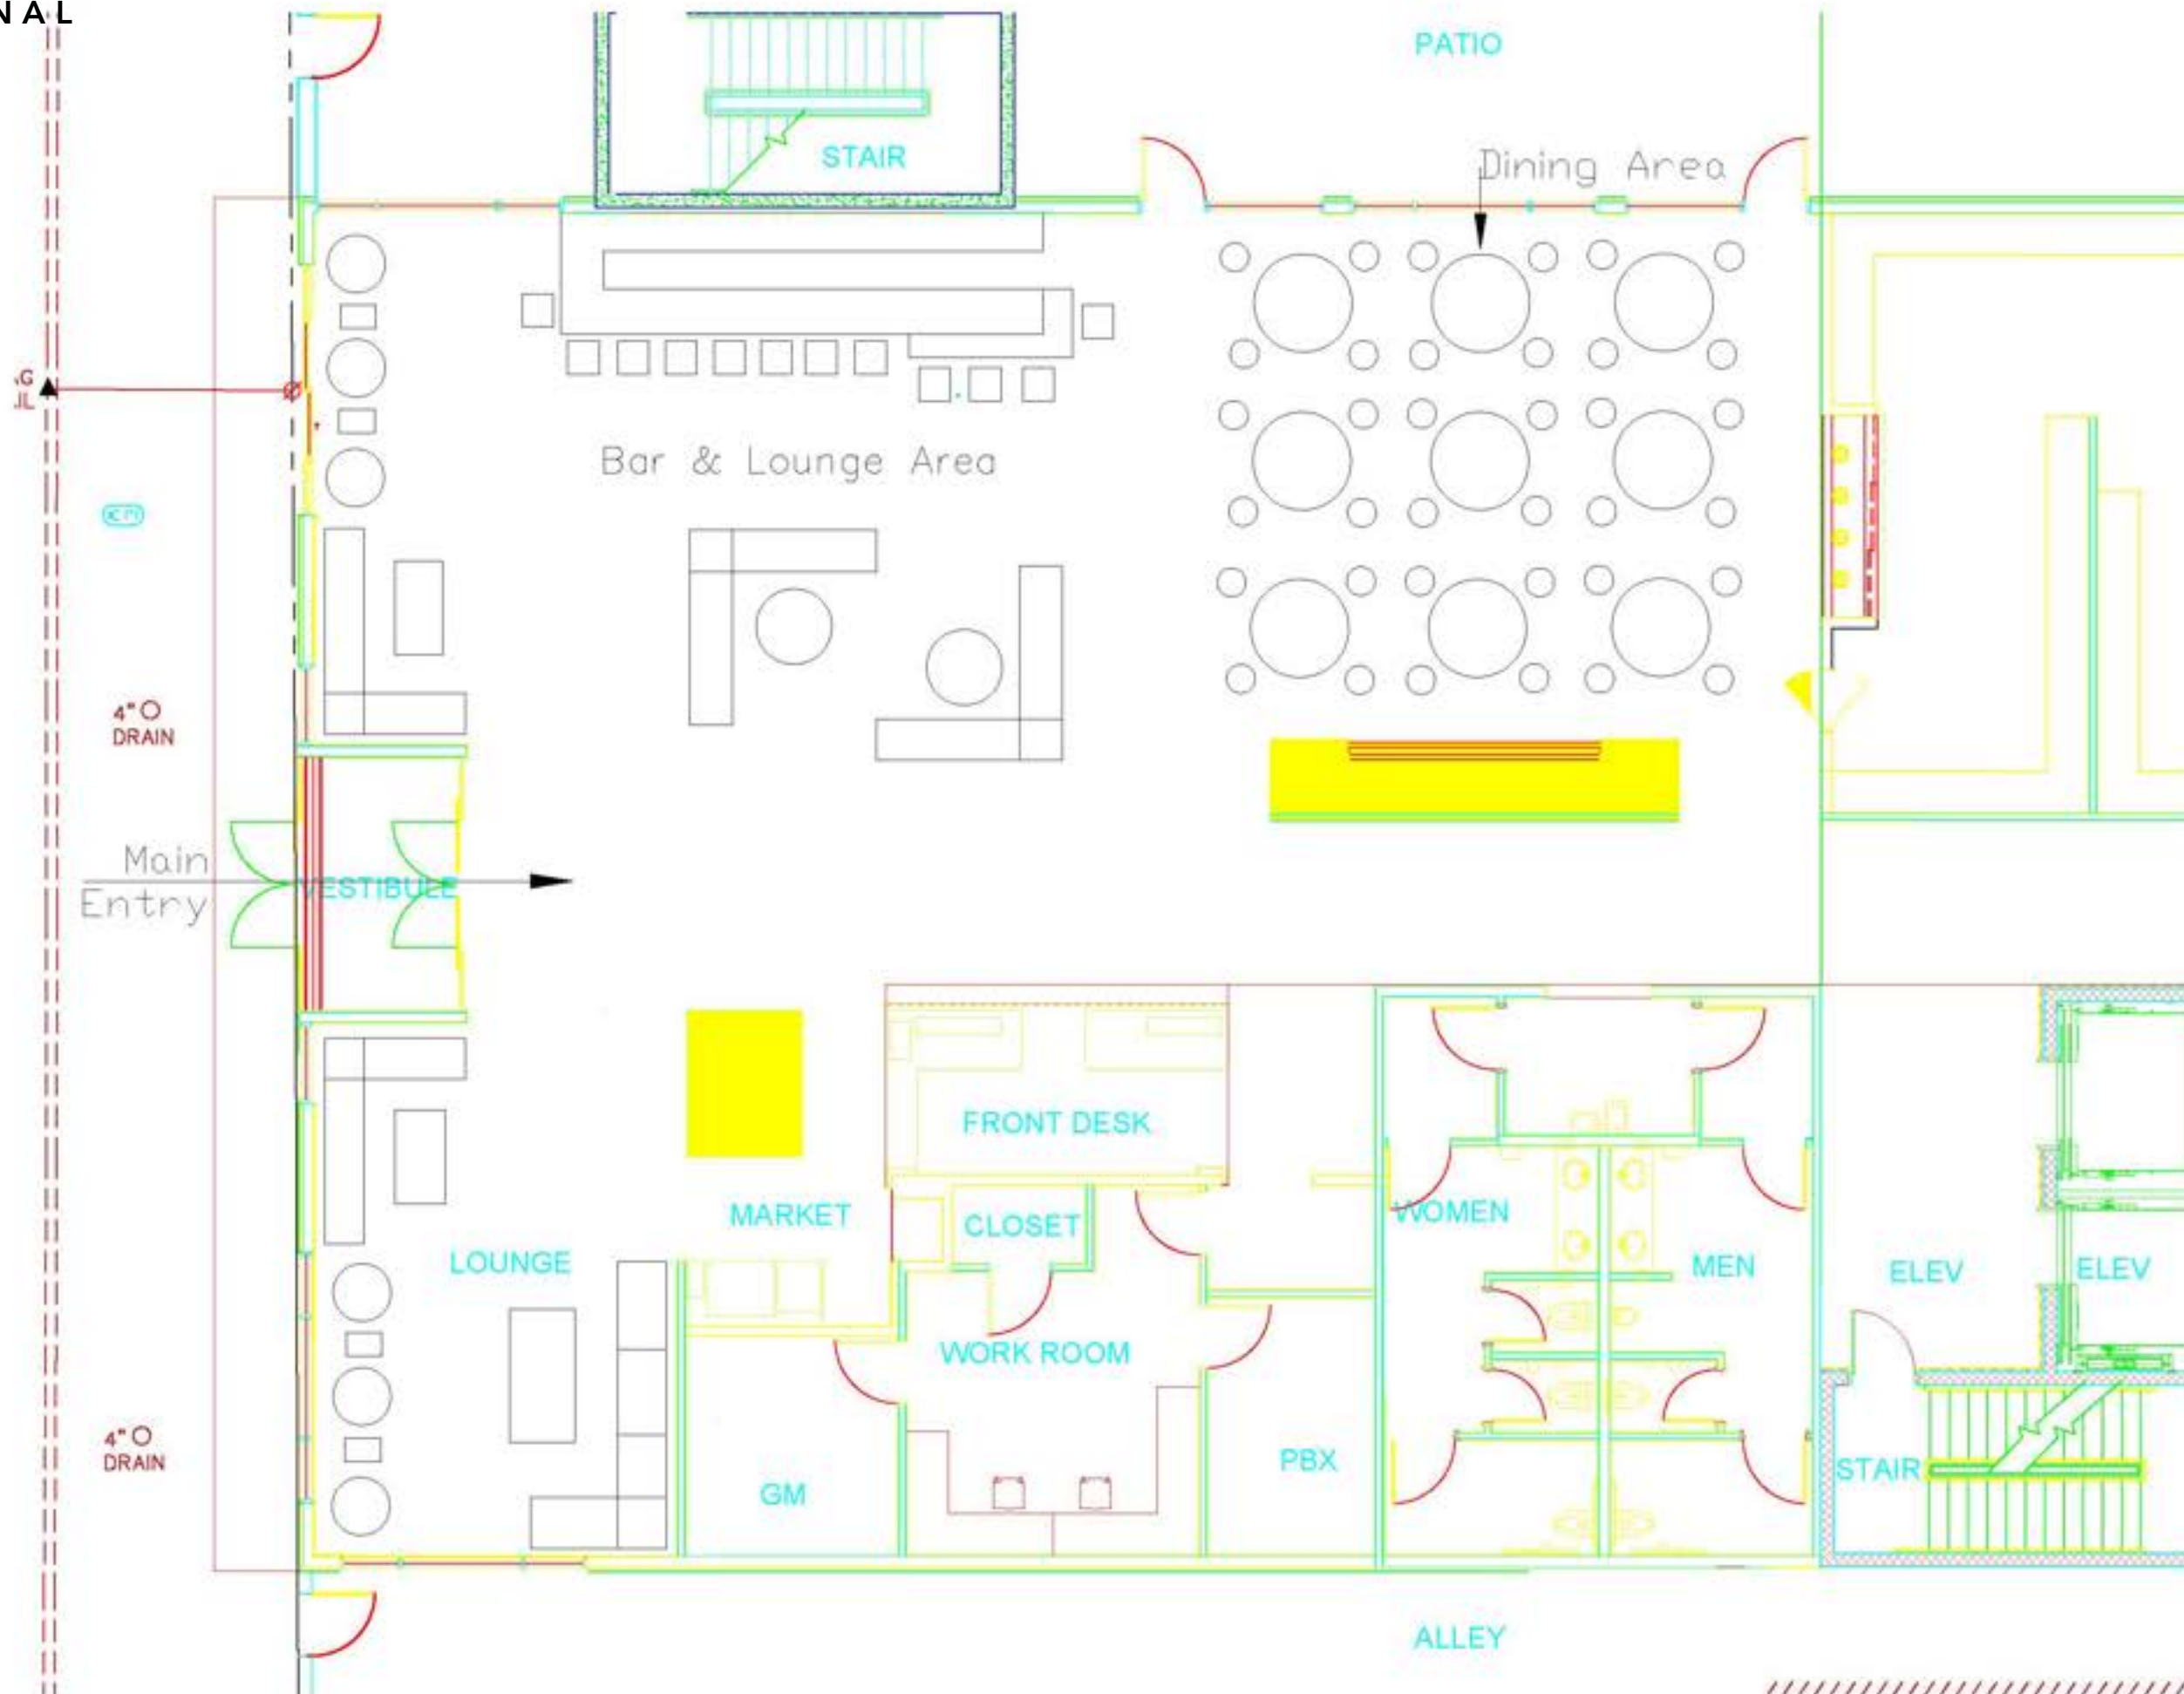

SCALE: 1/8" = 1'0"

DUCTWORK PLAN

FINAL

ELIZABETH BROWN

SCALE: 1/8" = 1'0"

REFLECTED CEILING PLAN

FINAL

ELIZABETH BROWN

BUILDING SECTION

ELIZABETH BROWN

SCALE: 1/8" = 1'0"

Agabe Bar Stool
\$225
8 total

Lotus Lounge Chair
\$785
6 total

**Jake Leather Sectional
with wood base**
\$7,197
2 total

Jake Leather Sectional
\$6,597
4 total

-
- **Final Combined Total: \$100,346**

*S*IDE *P*ATIO

*C*OREY EADS
SCHEMATIC MANAGER

REFLECTED CEILING PLAN
FINAL

COREY EADS

SCALE: 1/8" = 1'0"

Sedona Large Charcoal Black Round Outdoor Dining Table
\$540
10 Total

*S*AMANTHA HEUMAN
LEADER AND COMMUNICATOR

FURNITURE PLAN
FINAL

SAMANTHA HEUMAN

SCALE: 1/8" = 1'0"

DUCTWORK PLAN

FINAL

SAMANTHA HEUMAN

SCALE: 1/8" = 1'0"