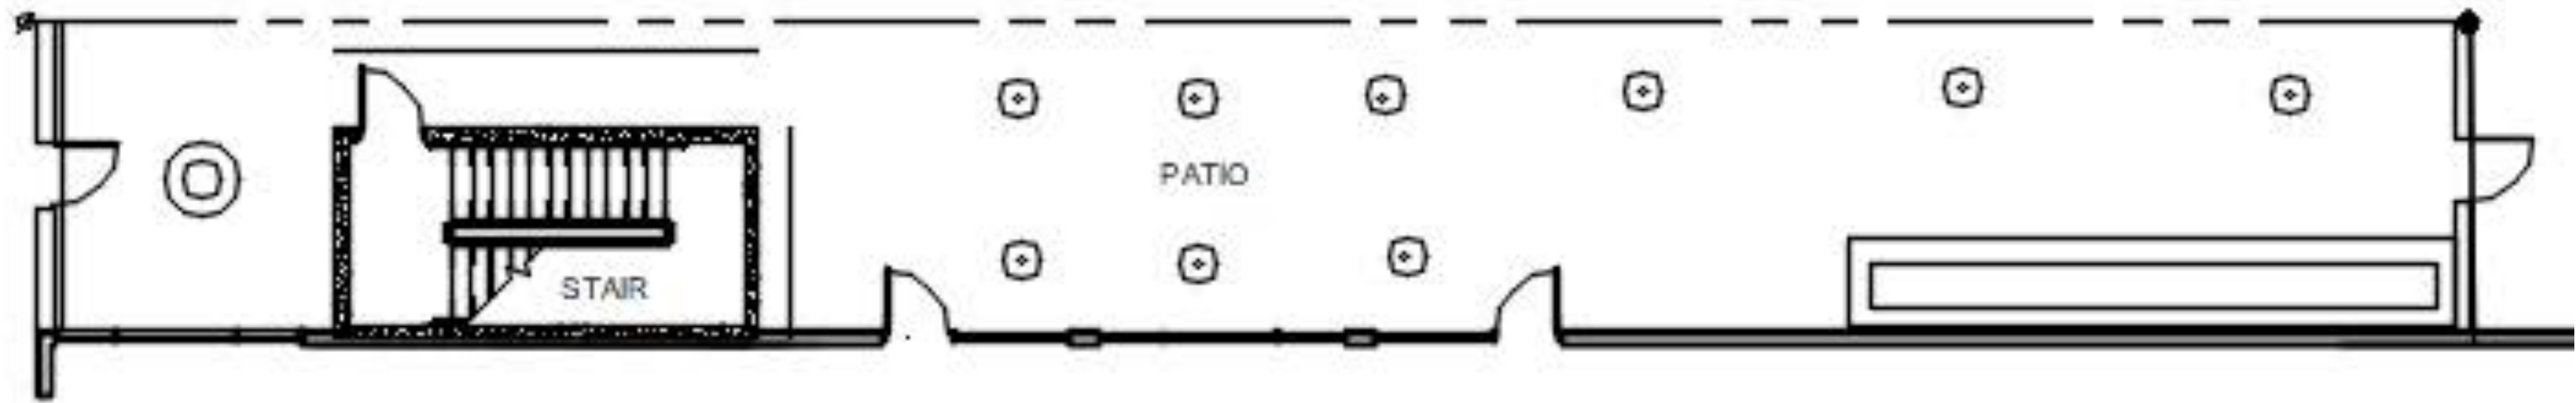

REFLECTED CEILING PLAN
FINAL

COREY EADS

SCALE: 1/8" = 1'0"