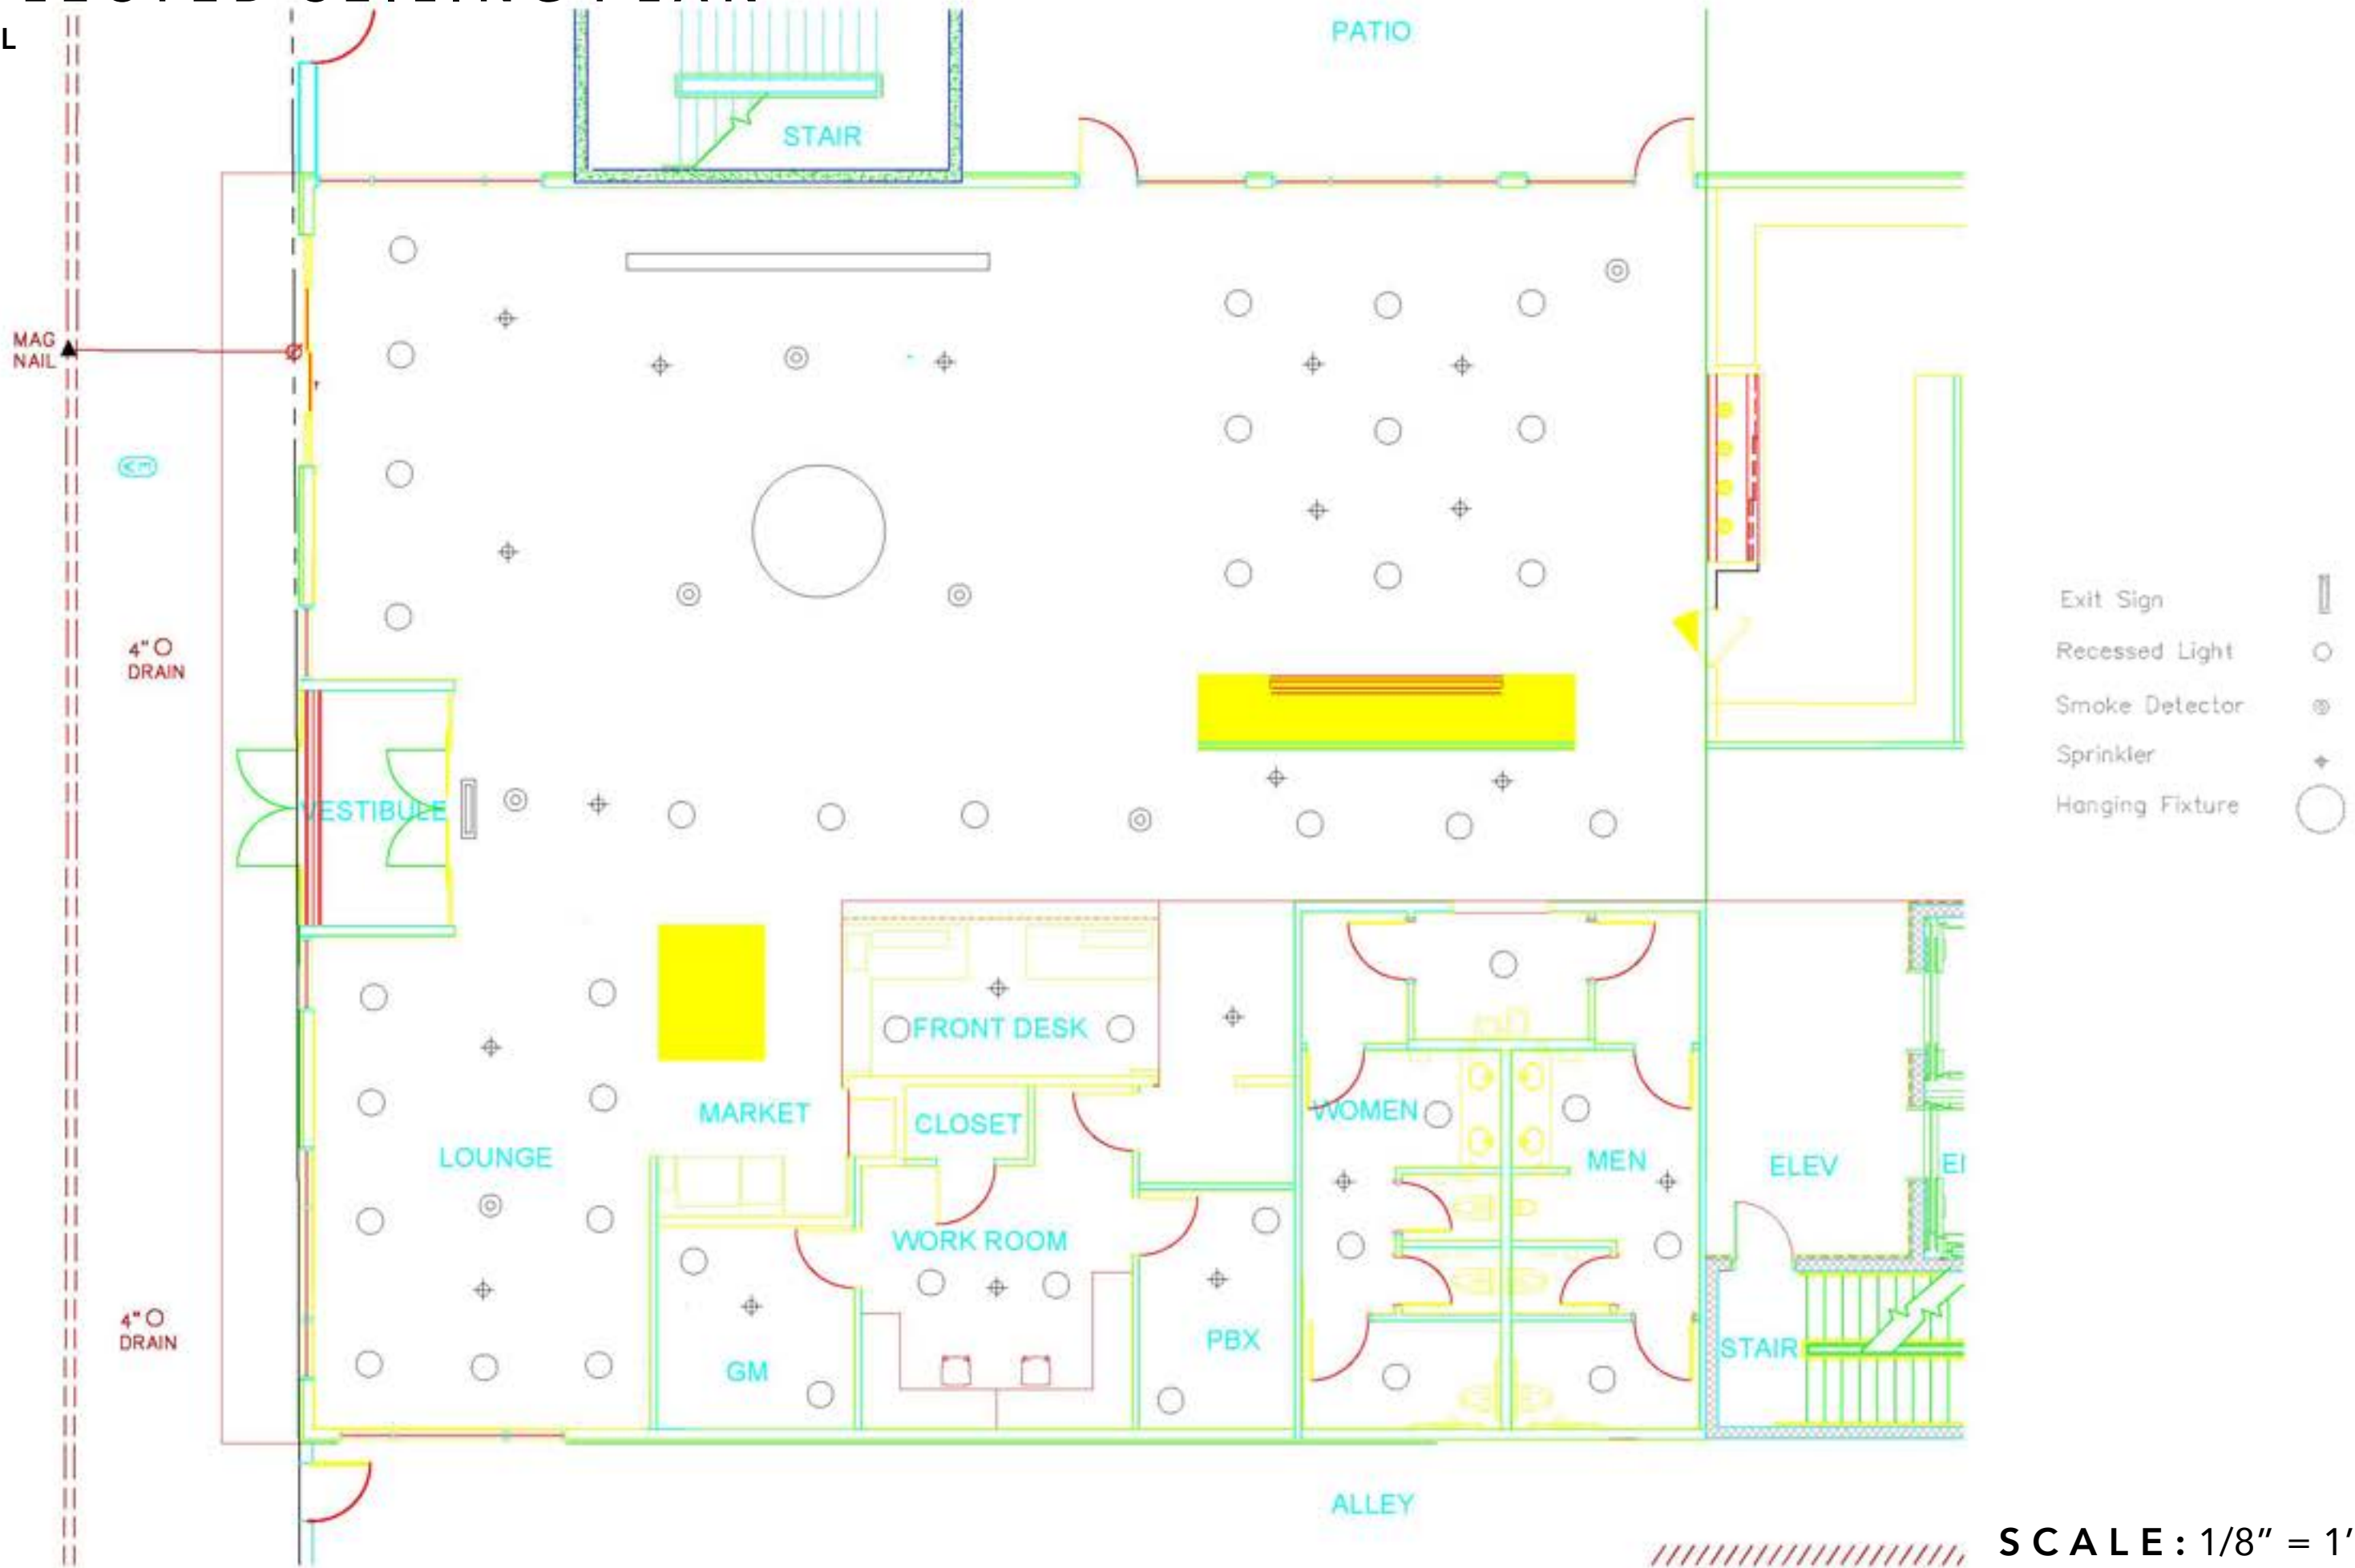

SCALE: 1/8" = 1'0"

DUCTWORK PLAN

FINAL

ELIZABETH BROWN

SCALE: 1/8" = 1'0"

REFLECTED CEILING PLAN

FINAL

ELIZABETH BROWN

BUILDING SECTION

ELIZABETH BROWN

SCALE: 1/8" = 1'0"

Agabe Bar Stool
\$225
8 total

Lotus Lounge Chair
\$785
6 total

**Jake Leather Sectional
with wood base**
\$7,197
2 total

Jake Leather Sectional
\$6,597
4 total

*S*AMANTHA HEUMAN
LEADER AND COMMUNICATOR

FURNITURE PLAN
FINAL

SAMANTHA HEUMAN

SCALE: 1/8" = 1'0"

DUCTWORK PLAN

FINAL

SAMANTHA HEUMAN

SCALE: 1/8" = 1'0"