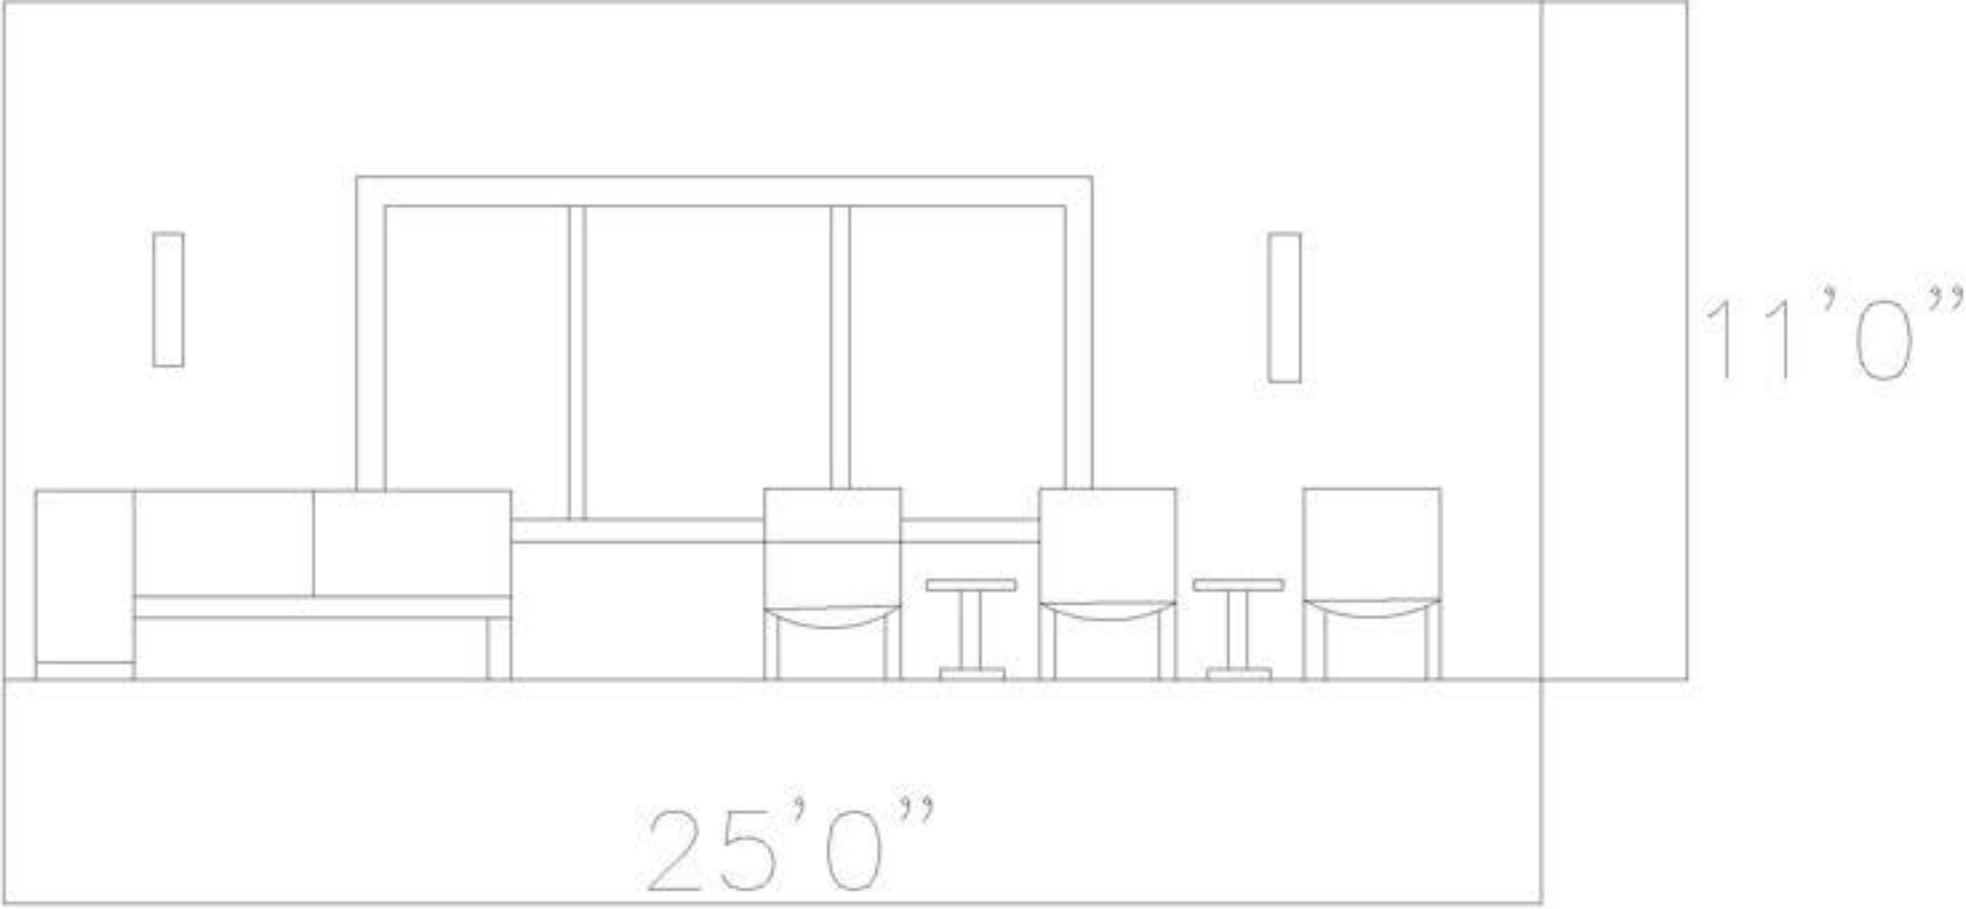

BUILDING SECTION

ELIZABETH BROWN

SCALE: 1/8" = 1'0"

Agabe Bar Stool
\$225
8 total

Lotus Lounge Chair
\$785
6 total

**Jake Leather Sectional
with wood base**
\$7,197
2 total

Jake Leather Sectional
\$6,597
4 total