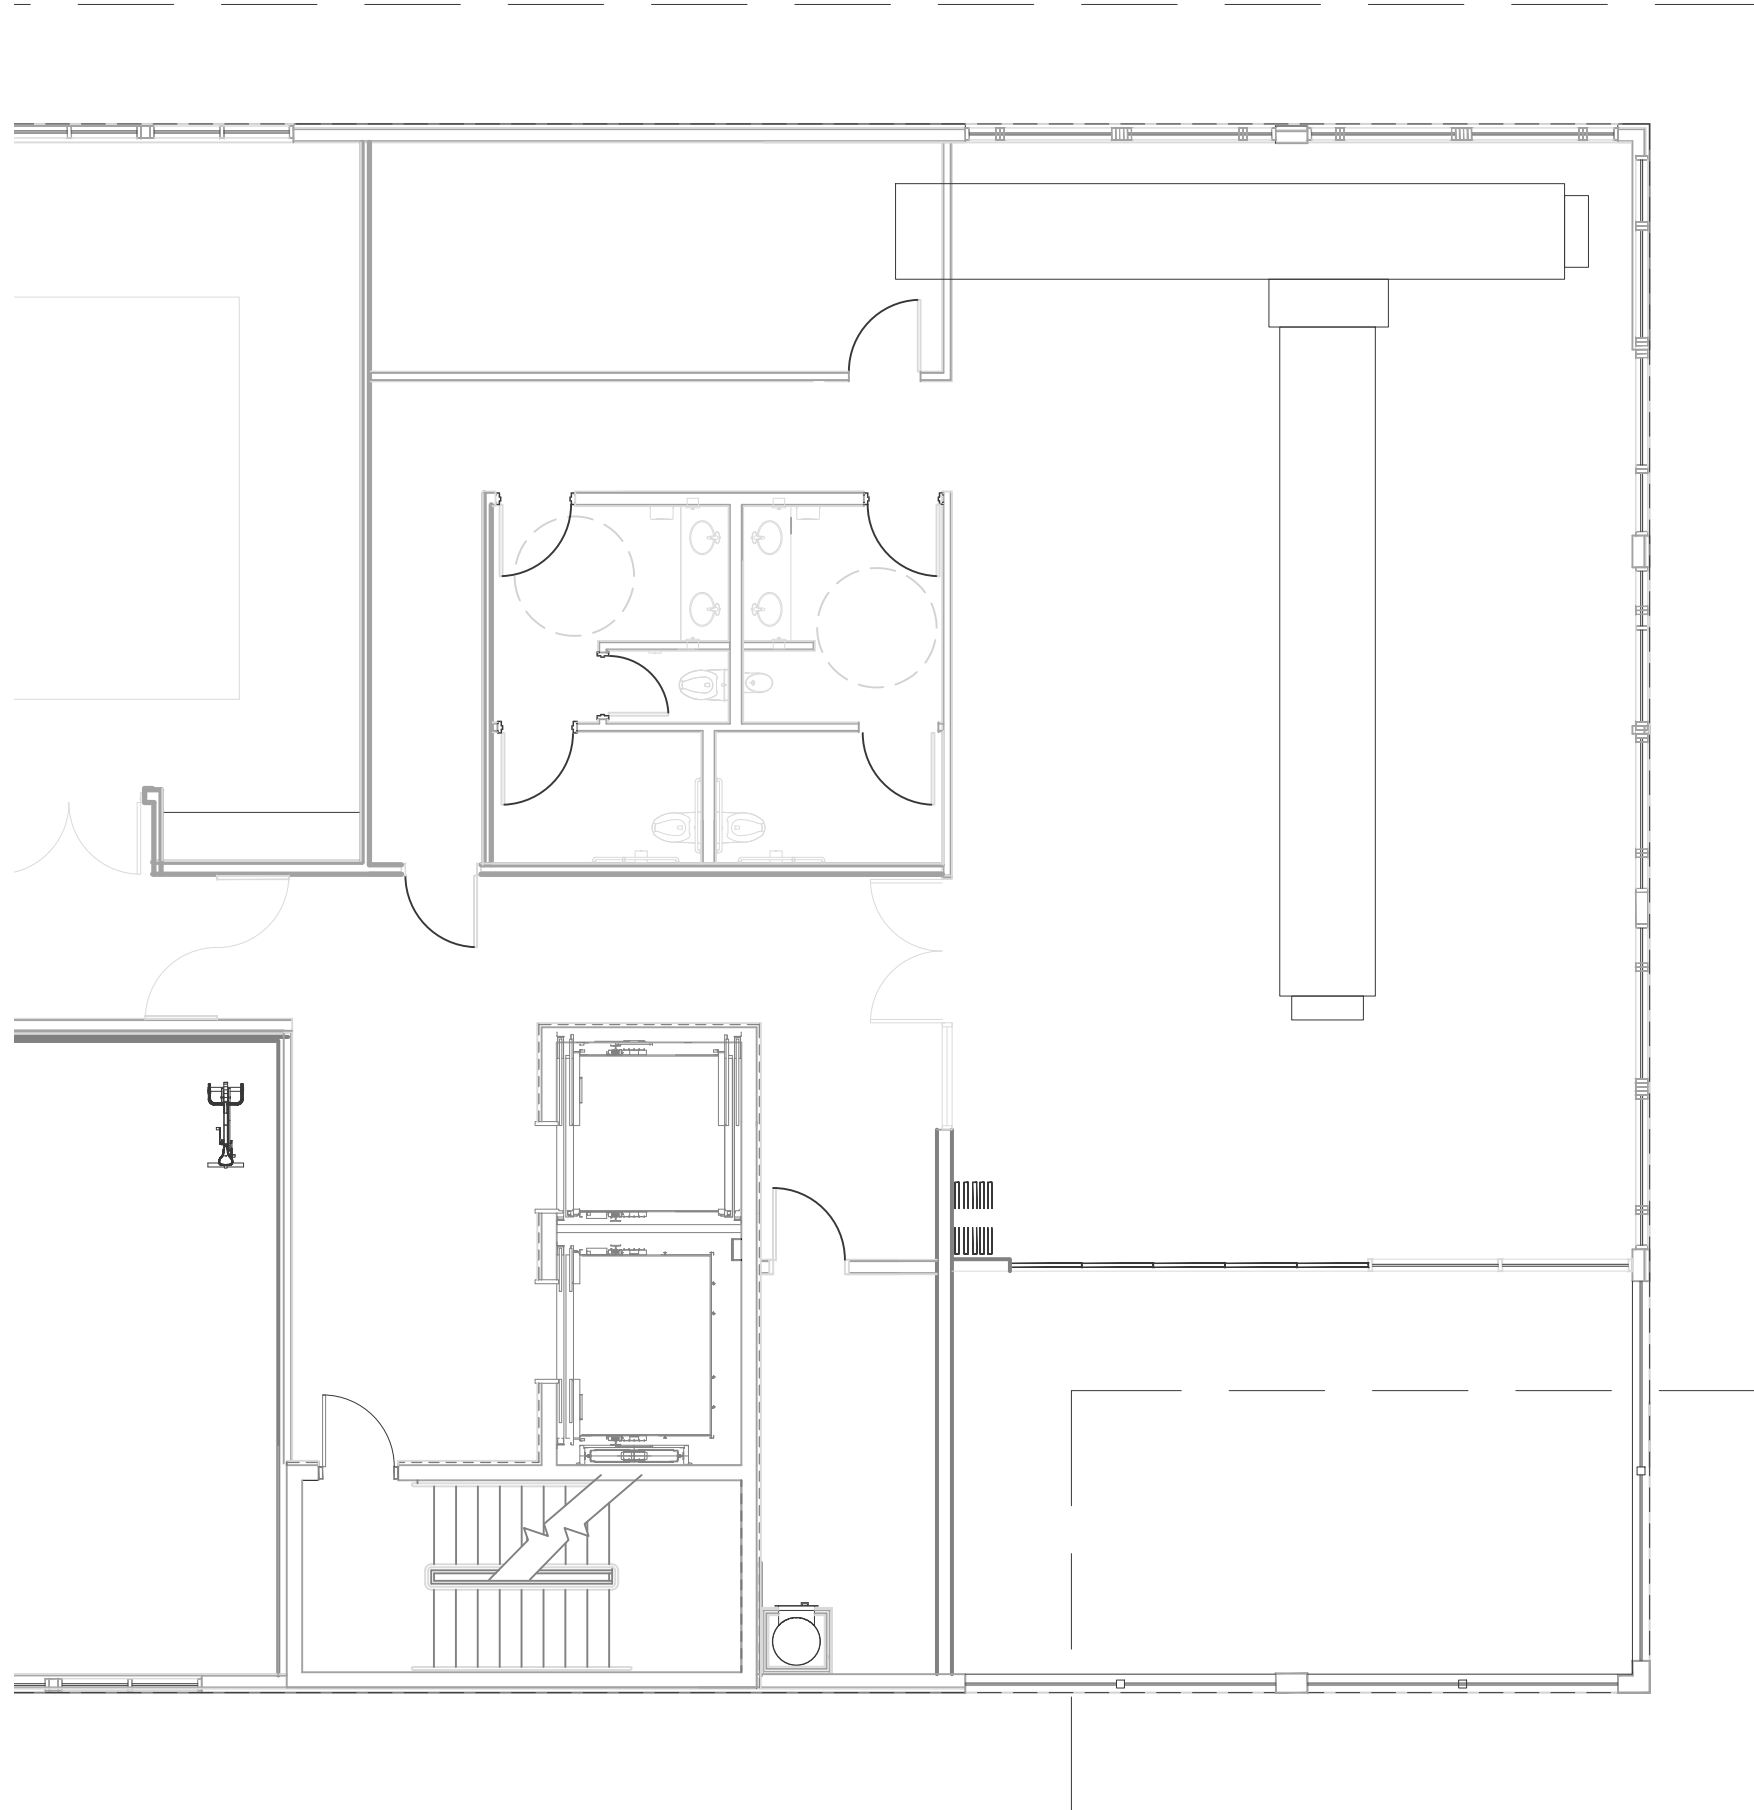

*S*AMANTHA HEUMAN
LEADER AND COMMUNICATOR

FURNITURE PLAN
FINAL

SAMANTHA HEUMAN

SCALE: 1/8" = 1'0"

DUCTWORK PLAN

FINAL

SAMANTHA HEUMAN

SCALE: 1/8" = 1'0"