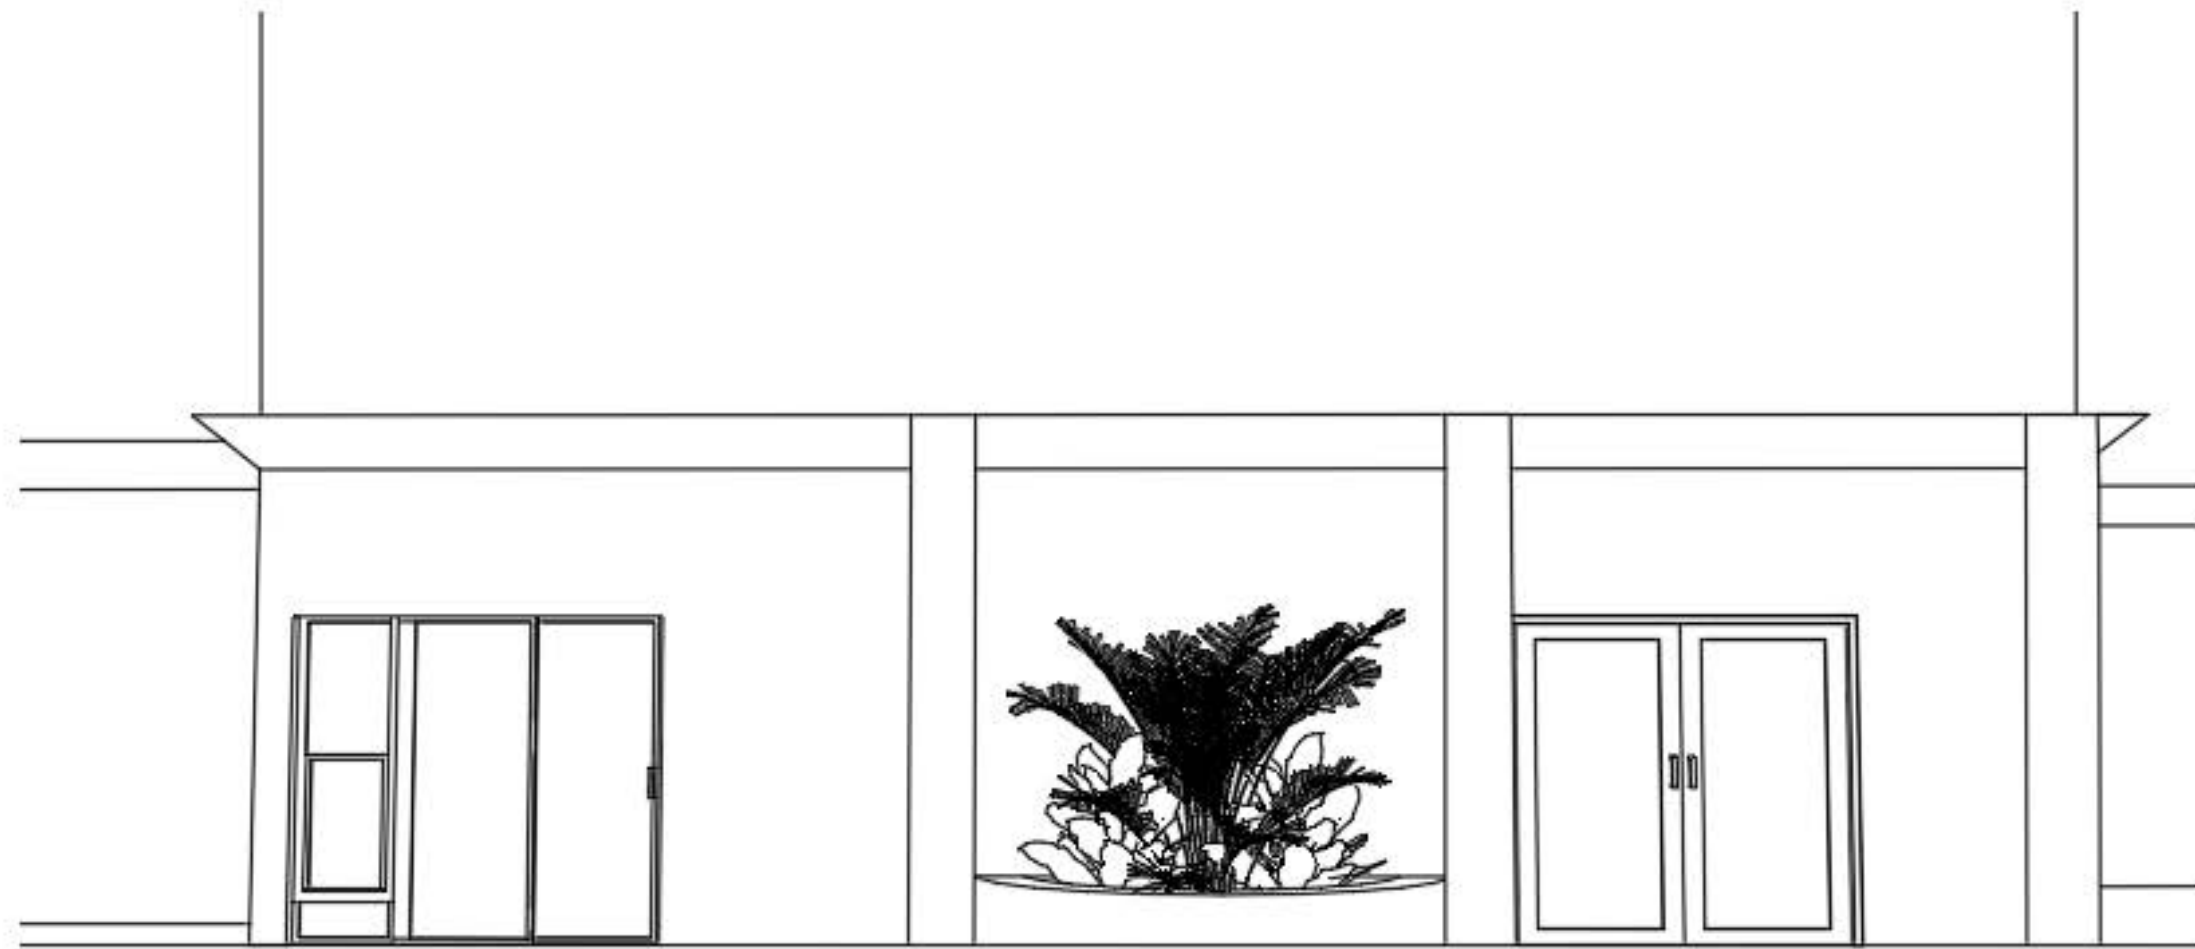

BUILDING SECTION

MCKENZIE LOVE

SCALE: 1/8" = 1'0"