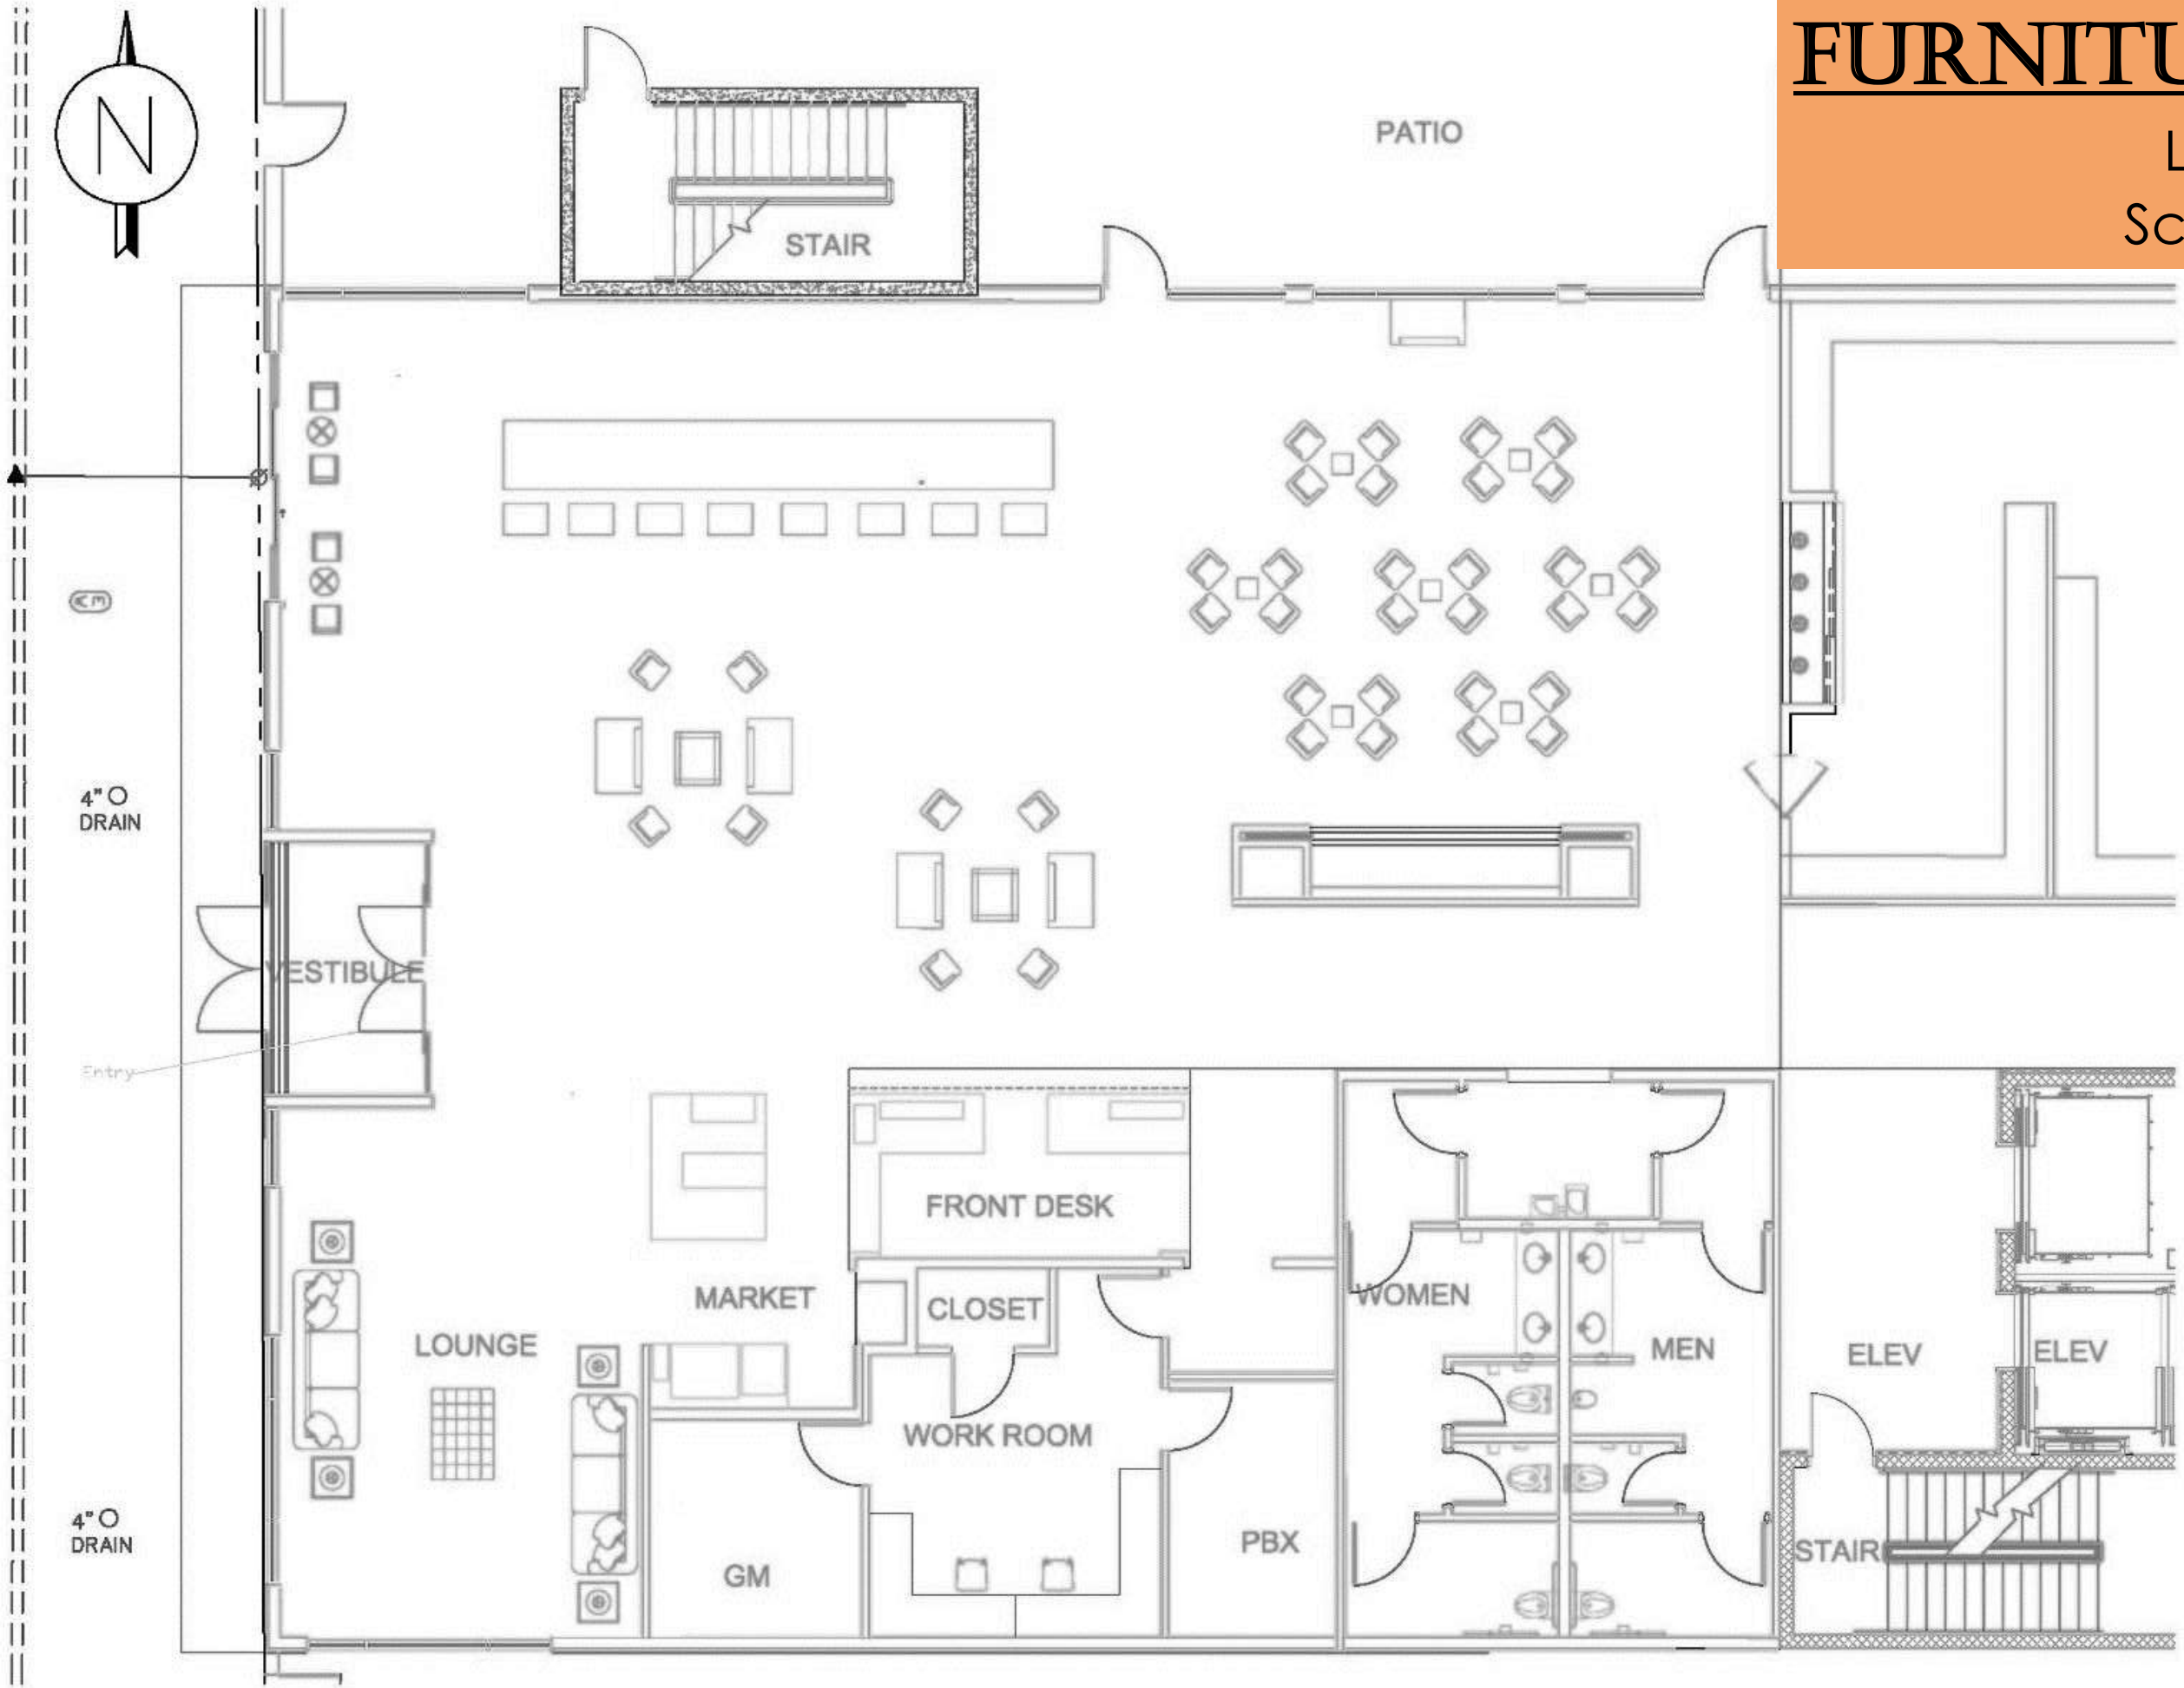

INTERIORS

PORTFOLIO #3

CLARENDON
PROPERTIES

FURNITURE PLAN

Lobby & Lounge
Scale: 1/8" = 1'-0"

Kate

RCP
Lobby & Lounge
Scale: 1/8" = 1'-0"

Kate

SECTIONS

Lobby & Lounge

Scale: 1/4" = 1'-0"

Kate

LOBBY & LOUNGE PERSPECTIVES

Kate

SPECS & PRICING Lobby & Lounge

Kate