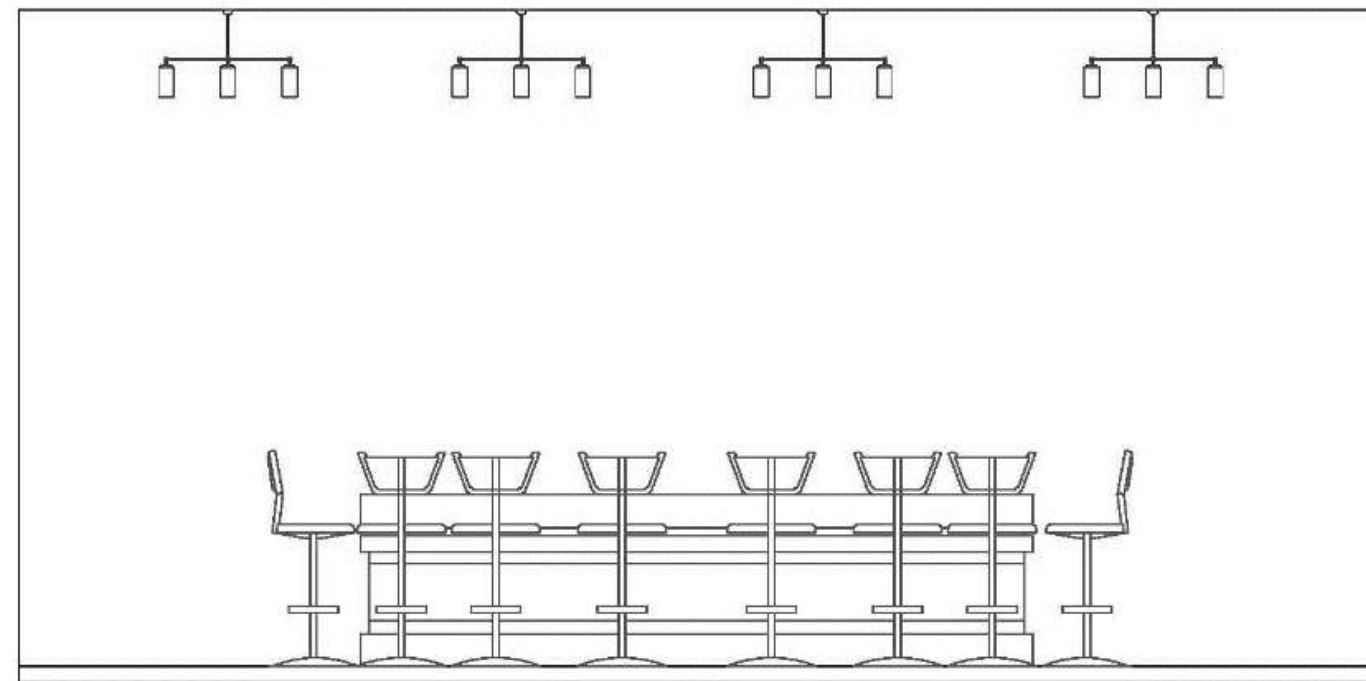

INTERIORS

PORTFOLIO #3

CLARENDON
PROPERTIES

FURNITURE PLAN

Lobby & Lounge
Scale: 1/8" = 1'-0"

Kate

RCP
Lobby & Lounge
Scale: 1/8" = 1'-0"

Kate

SECTIONS

Lobby & Lounge

Scale: 1/4" = 1'-0"

Kate

LOBBY & LOUNGE PERSPECTIVES

Kate

SPECS & PRICING Lobby & Lounge

Kate