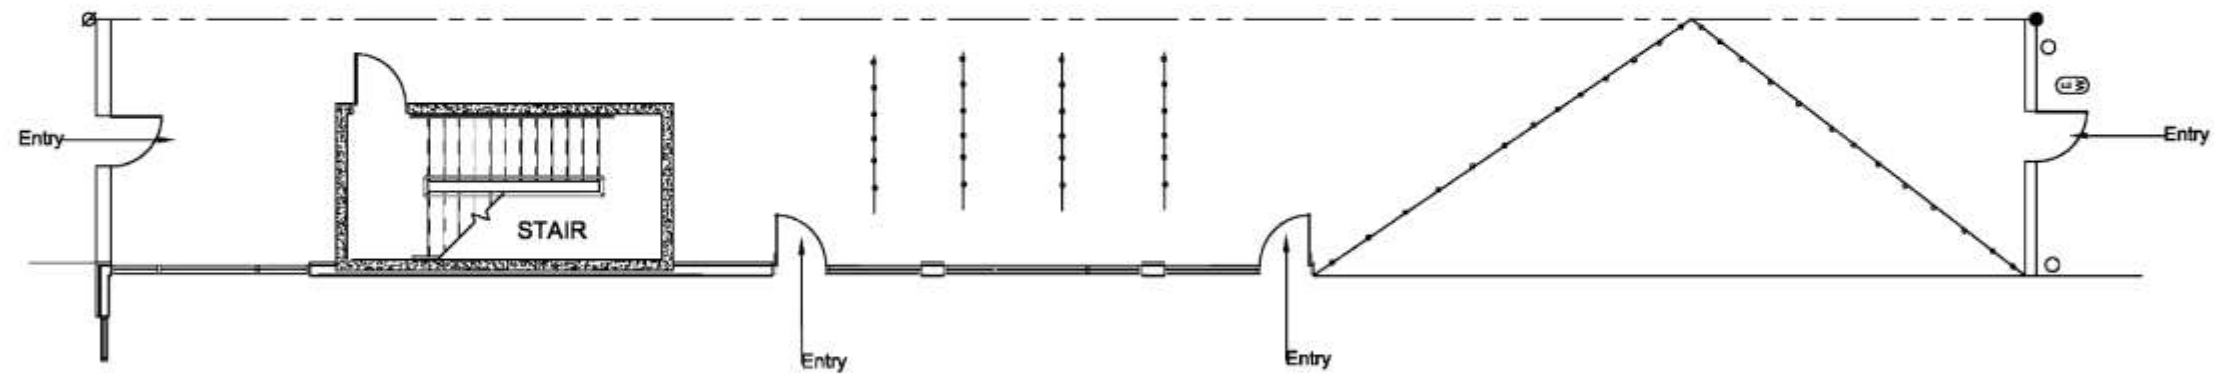

RCP

Patio

Scale: 1/8" = 1'-0"

Andy