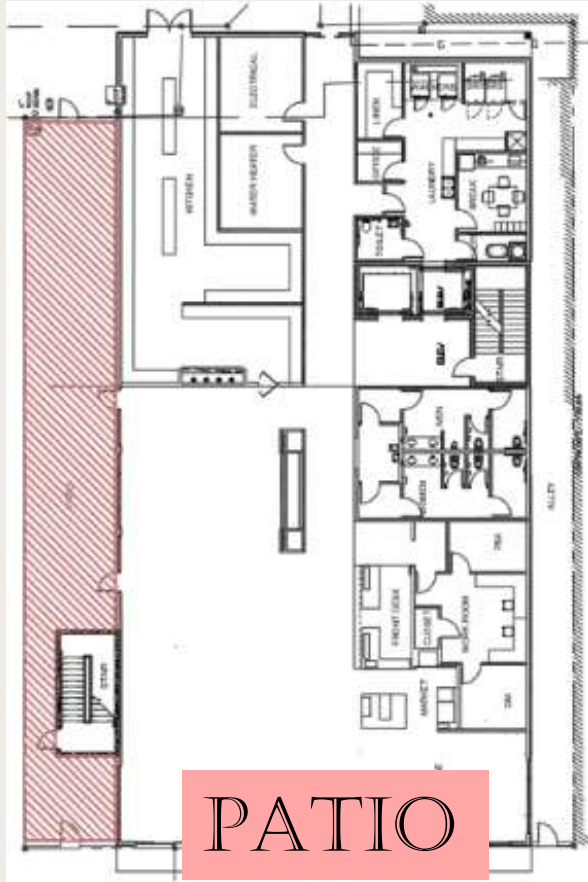

FINAL BUDGET: FURNITURE

Kate, Carrie, Andy, Paige

	Lobby & Lounge		Rooftop Bar		Side Patio		Back Entry		Totals
Square Footage	2,269 SF		1,823 SF		1,454 SF		1,695 SF		7,241 SF
Furniture Budget	$60/SF	$136,140	$45 / SF	$82,035	$16 / SF	$23,264	$5 / SF	$8,475	$249,914
Professional Design Fees $2.50 / SF	$5,672.50		$4,557.50		$3,635		$4,237.50		$18,102.50
							Original Ballpark Estimate:		$268,016.50
Final Budget	$31,296.67		$34,395		$14,719.59		Furniture: $9,413 Pavement: $9,296 Total: $18,709		
							Final Total:		$99,120.26

PATIO