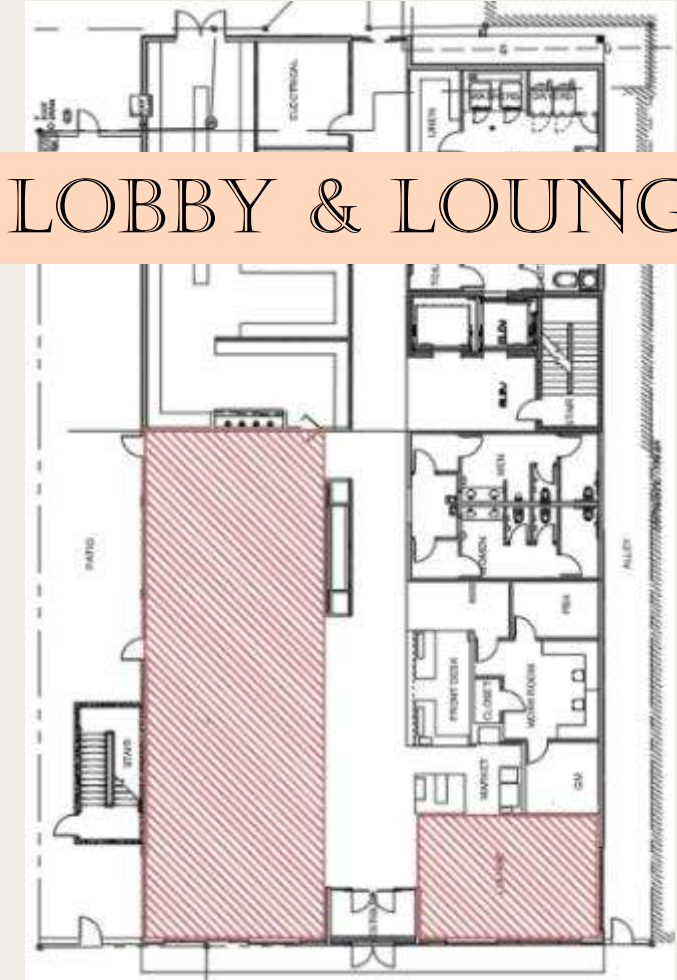

	Lobby & Lounge		Rooftop Bar		Side Patio		Back Entry		Totals
Square Footage	2,269 SF		1,823 SF		1,454 SF		1,695 SF		7,241 SF
Furniture Budget	\$60/SF	\$136,140	\$45 / SF	\$82,035	\$16 / SF	\$23,264	\$5 / SF	\$8,475	\$249,914
Professional Design Fees \$2.50 / SF	\$5,672.50		\$4,557.50		\$3,635		\$4,237.50		\$18,102.50
							Original Ballpark Estimate:		\$268,016.50
Final Budget	\$31,296.67		\$34,395		\$14,719.59		Furniture: \$9,413 Pavement: \$9,296 Total: \$18,709		
							Final Total:		\$99,120.26