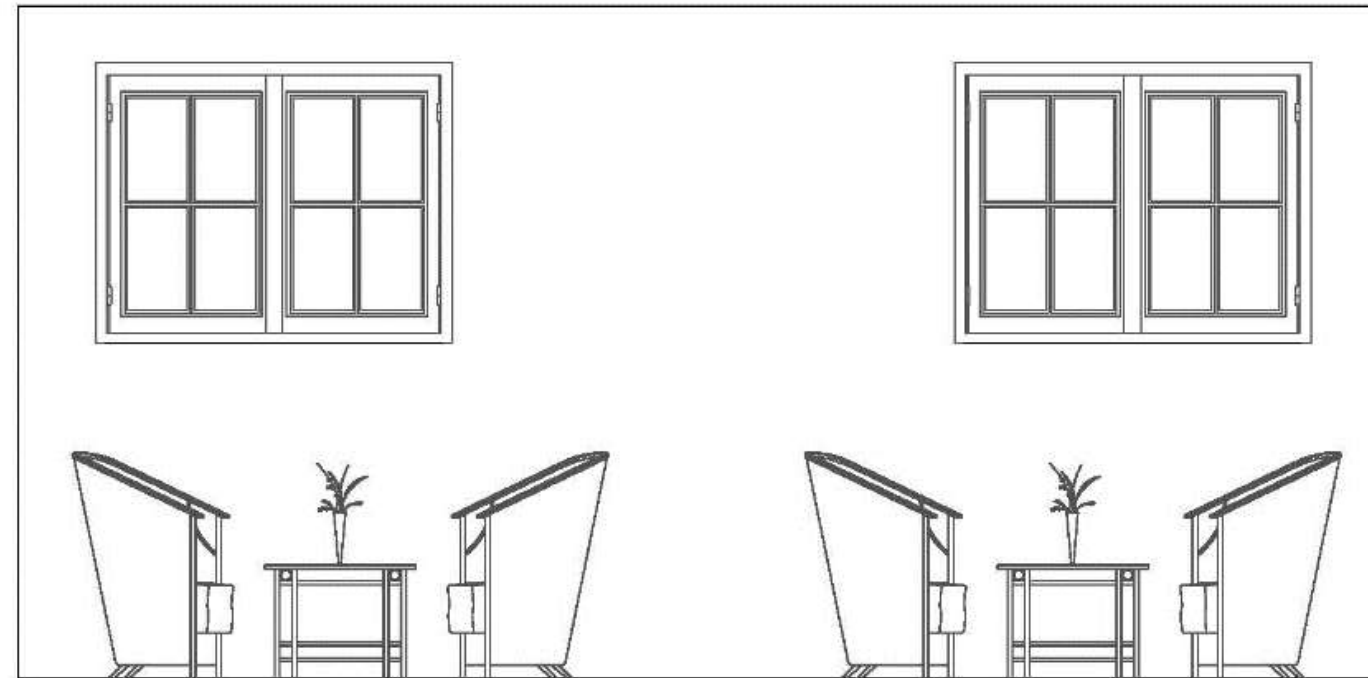

INTERIORS

PORTFOLIO #3

CLARENDON
PROPERTIES

FURNITURE PLAN

Lobby & Lounge
Scale: 1/8" = 1'-0"

Kate

RCP
Lobby & Lounge
Scale: 1/8" = 1'-0"

Kate

SECTIONS

Lobby & Lounge

Scale: 1/4" = 1'-0"

Kate

LOBBY & LOUNGE PERSPECTIVES

Kate

SPECS & PRICING Lobby & Lounge

Kate