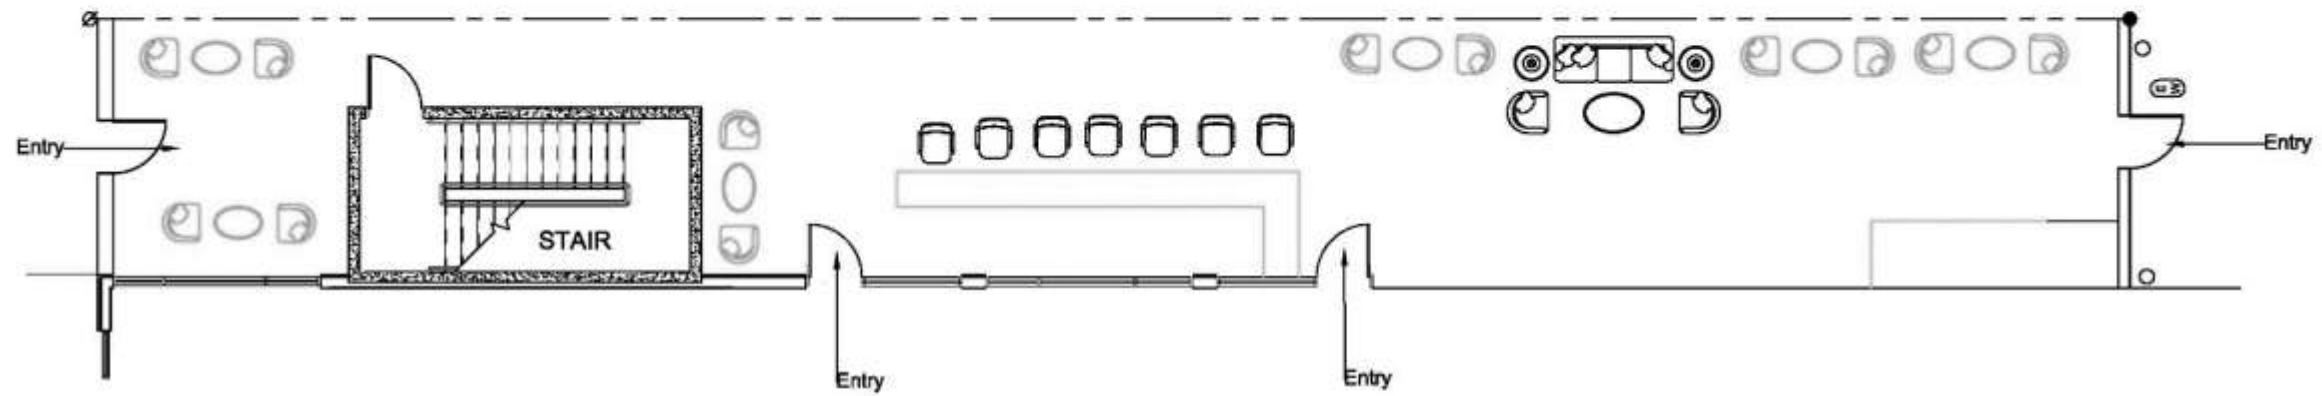

Description
Wainscott Table
Vendor: Serena & Lily
Item # NA
Price: \$1700
Quantity: 3
Total: \$3400

Total: \$34,395

FURNITURE PLAN

Patio

Scale: 1/8" = 1'-0"

Andy

RCP

Patio