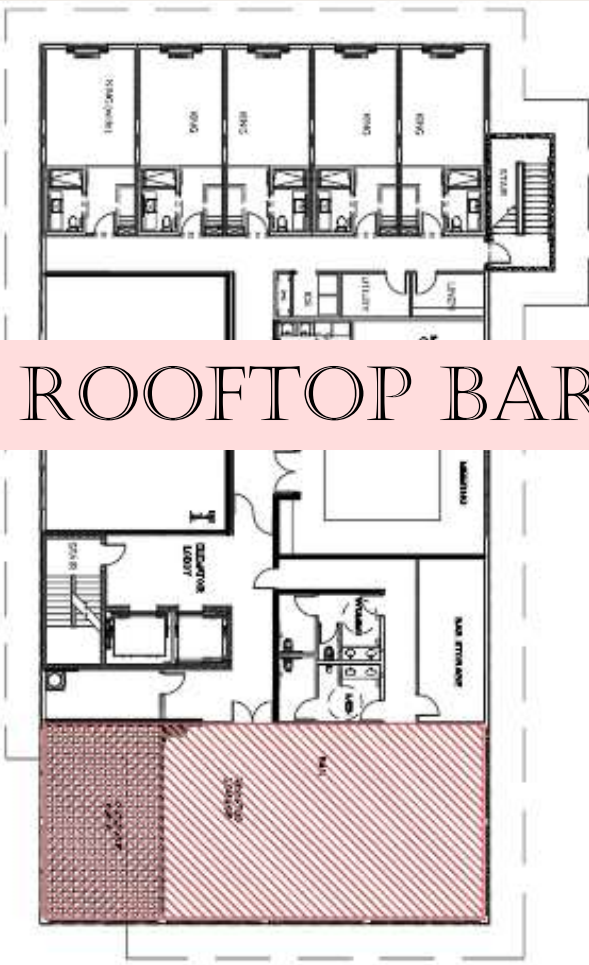

ROOFTOP BAR