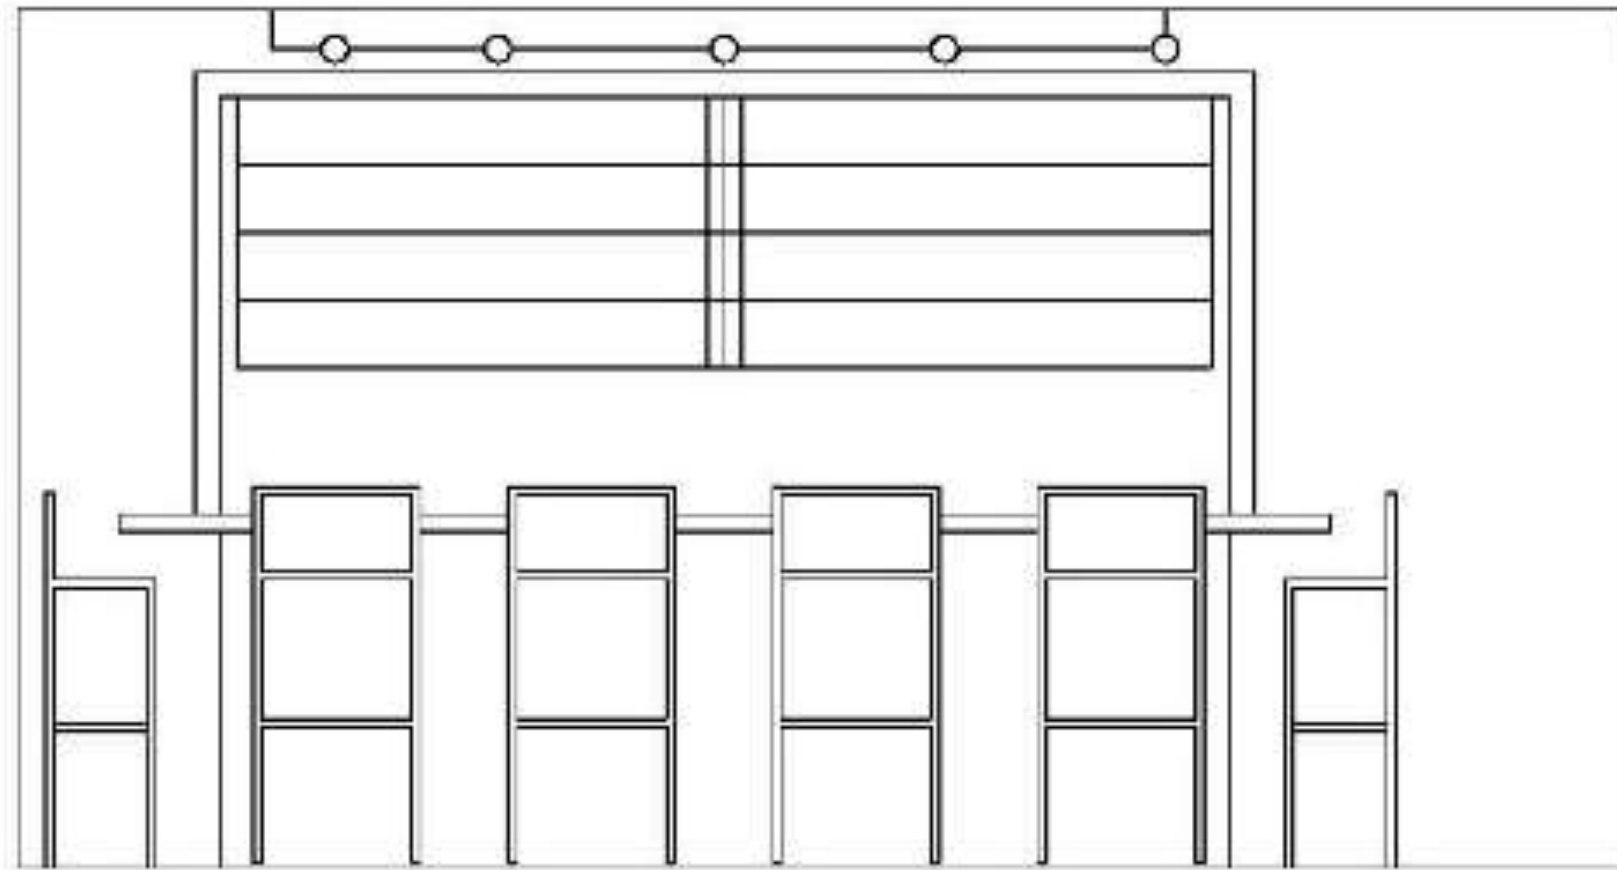

Scale: 1/8" = 1'-0"

Ceiling Height: 8'-6"

Carrie

SECTIONS

Lobby & Lounge

Scale: 1/4" = 1'-0"

Carrie

ROOFTOP BAR PERSPECTIVES

Carrie

SPECS & PRICING Rooftop Bar

Description
 Billiot 24" Wide Velvet Slipper Chair
 Vendor: Wayfair
 Item # W003104664
 Price: \$158
 Quantity: 4
 Total: \$632

Description
 Monroe 3pc Sectional Sofa in Gold
 Vendor: APT2B
 Item # NA
 Price: \$3,440
 Quantity: 2
 Total: \$6880