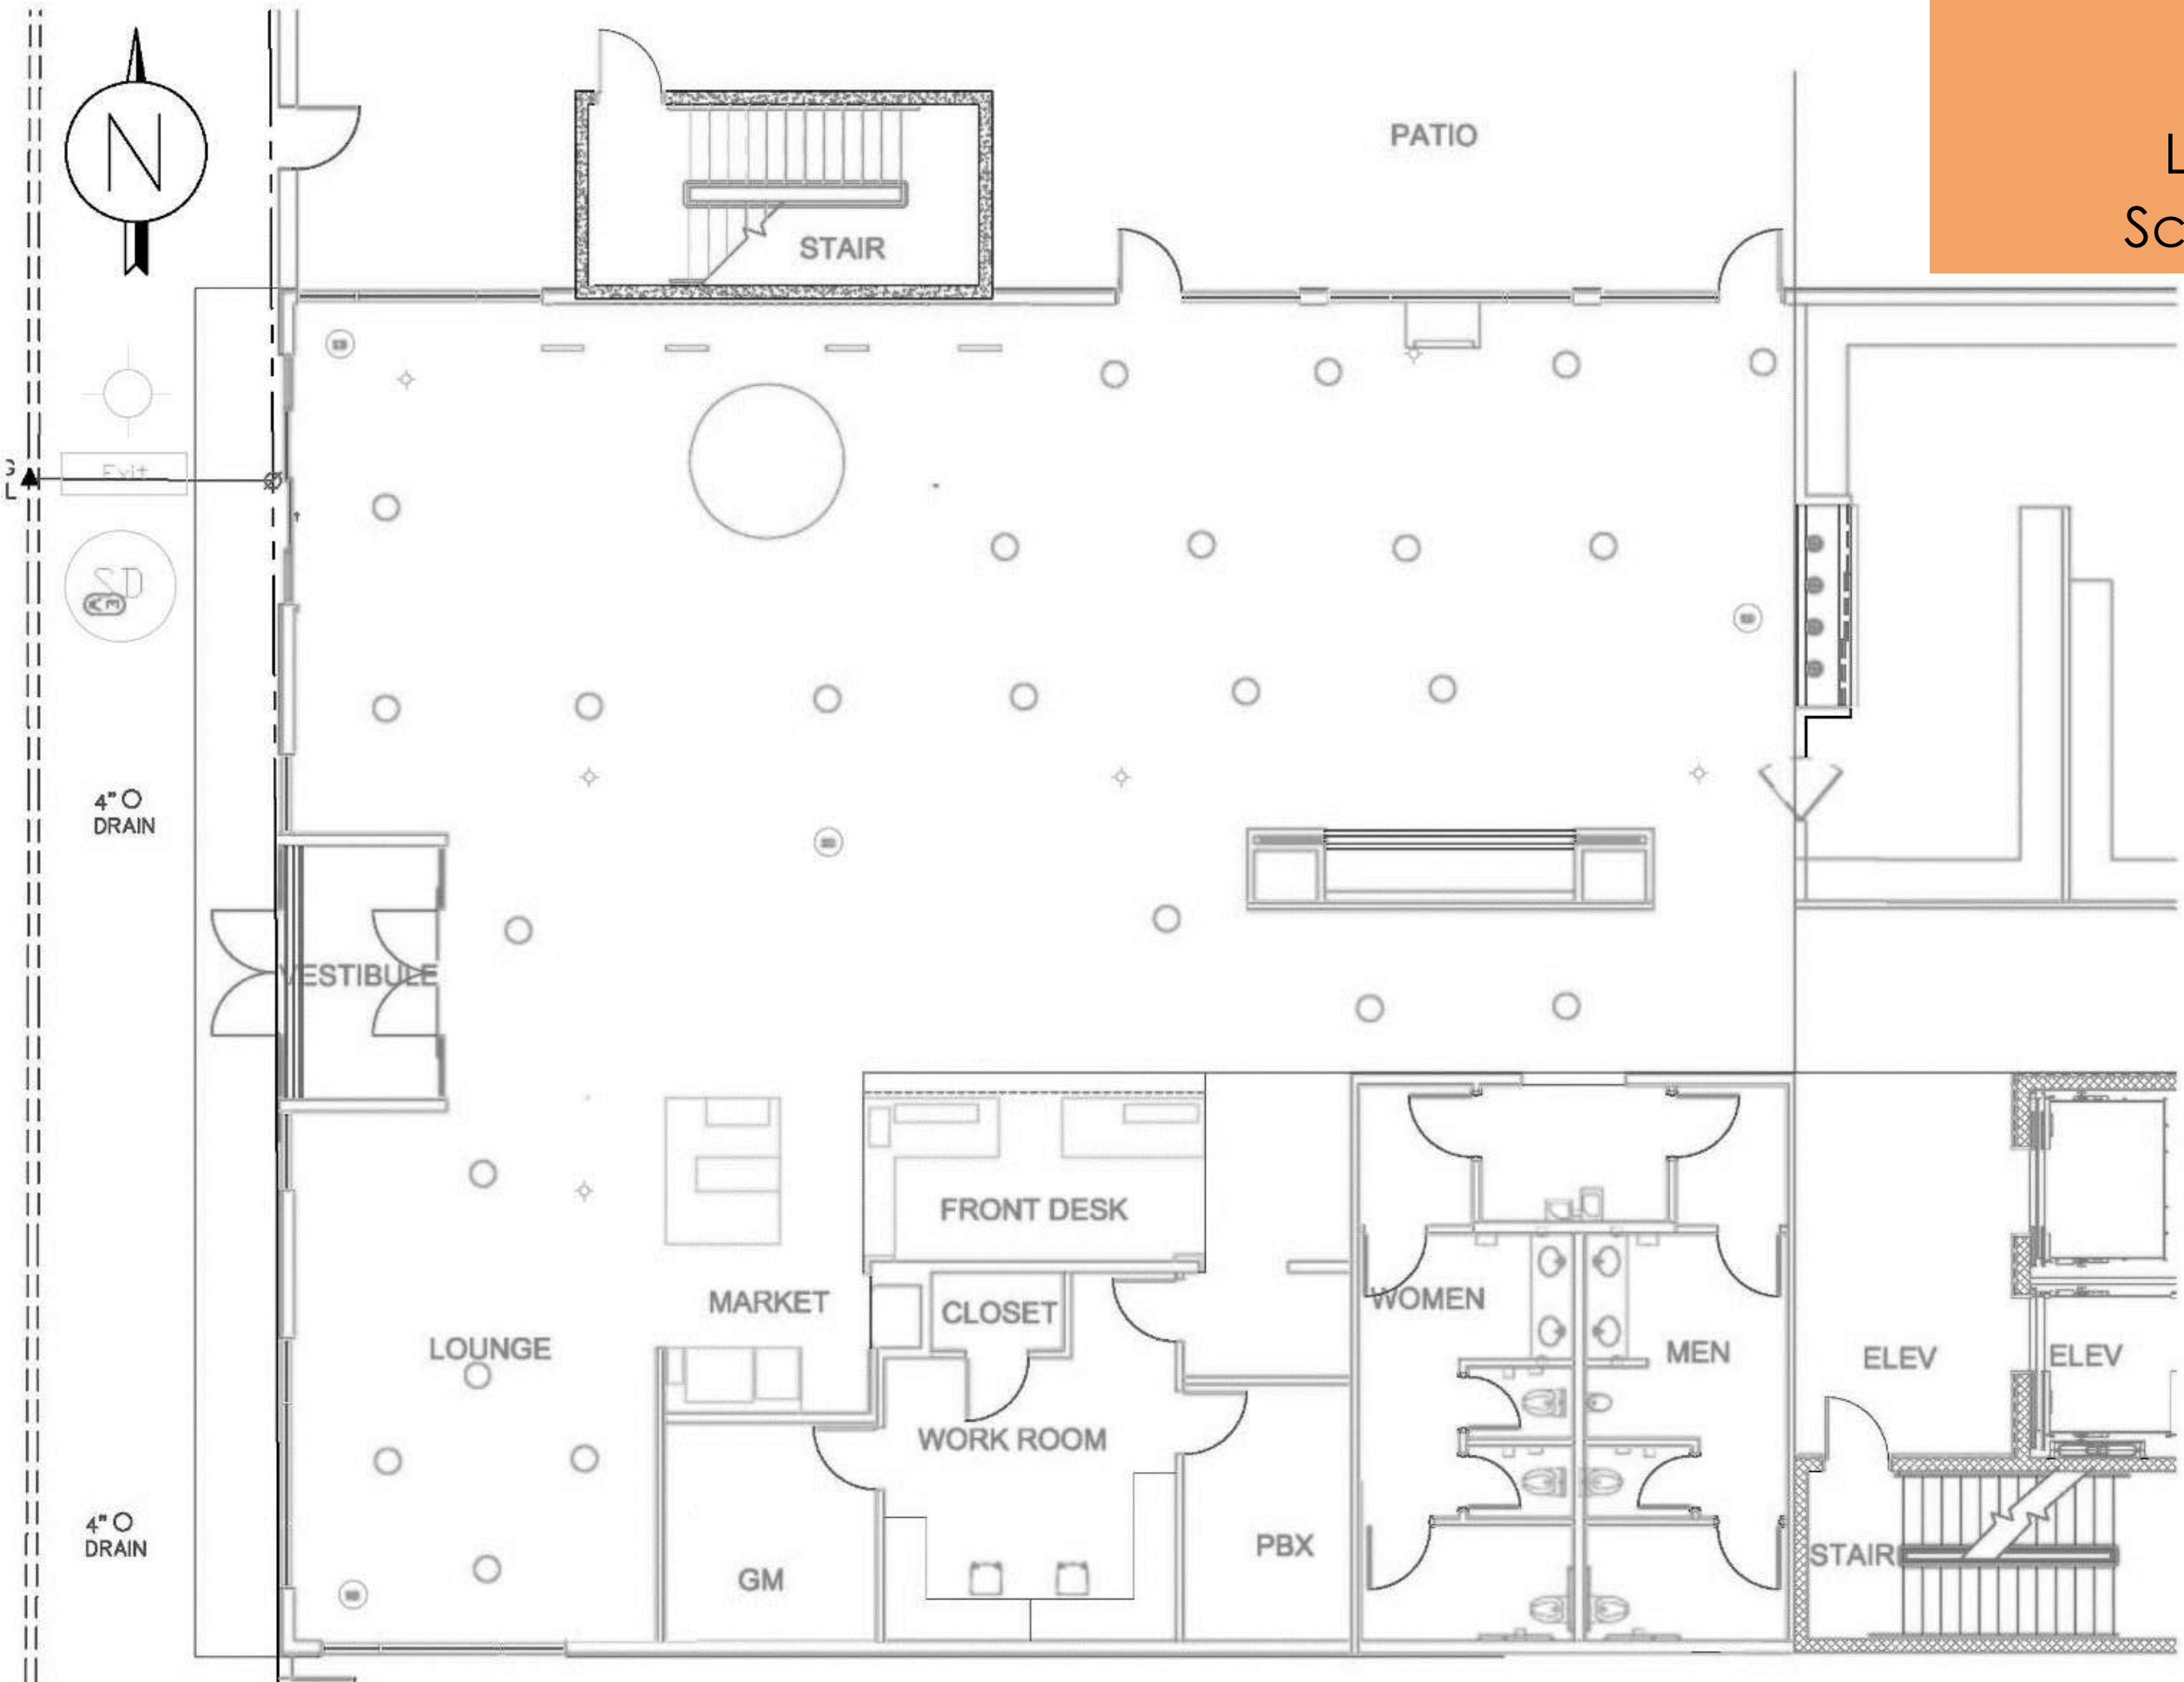

INTERIORS

PORTFOLIO #3

CLARENDON
PROPERTIES

FURNITURE PLAN

Lobby & Lounge
Scale: 1/8" = 1'-0"

Kate

RCP
Lobby & Lounge
Scale: 1/8" = 1'-0"

Kate

SECTIONS

Lobby & Lounge

Scale: 1/4" = 1'-0"

Kate

LOBBY & LOUNGE PERSPECTIVES

Kate

SPECS & PRICING Lobby & Lounge

Kate