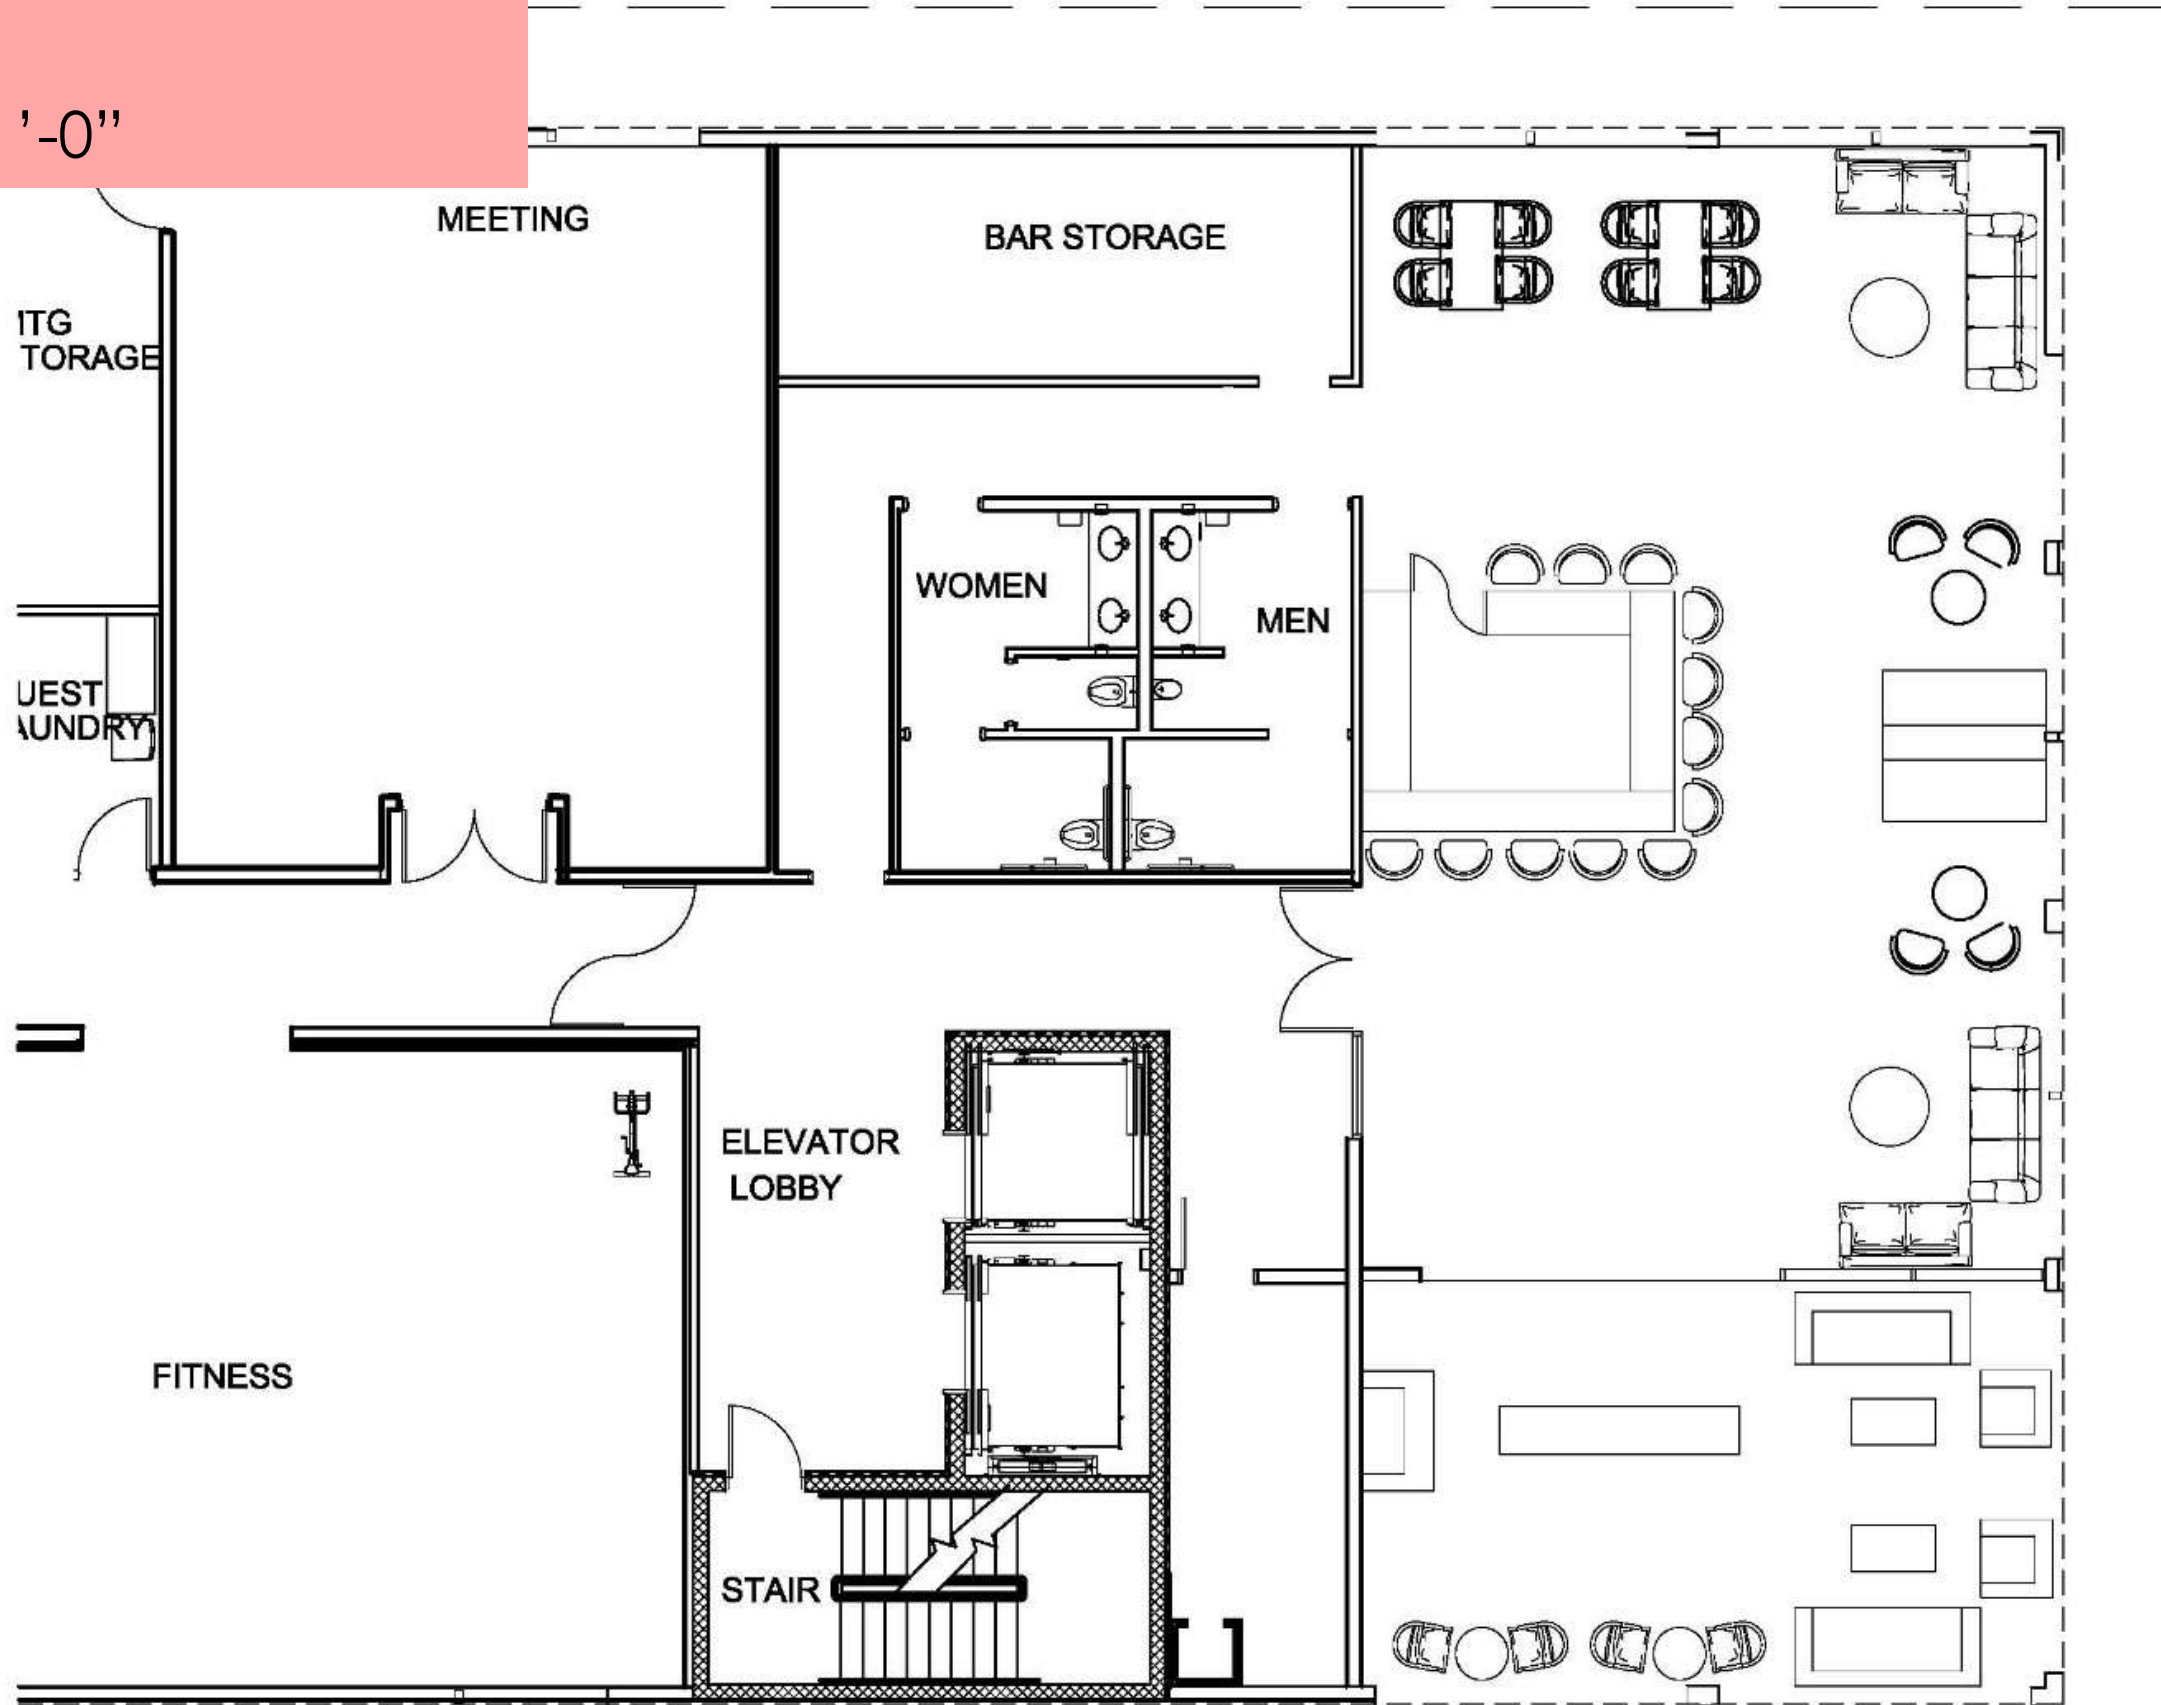

Total: \$31,296.67

Kate

FURNITURE PLAN

Rooftop Bar

Scale: 1/8" = 1'-0"

Carrie

RCP

Lobby & Lounge

Scale: 1/8" = 1'-0"

Ceiling Height: 8'-6"

Carrie

SECTIONS

Lobby & Lounge

Scale: 1/4" = 1'-0"

Carrie

ROOFTOP BAR PERSPECTIVES

Carrie

SPECS & PRICING Rooftop Bar

Description
 Billiot 24" Wide Velvet Slipper Chair
 Vendor: Wayfair
 Item # W003104664
 Price: \$158
 Quantity: 4
 Total: \$632

Description
 Monroe 3pc Sectional Sofa in Gold
 Vendor: APT2B
 Item # NA
 Price: \$3,440
 Quantity: 2
 Total: \$6880