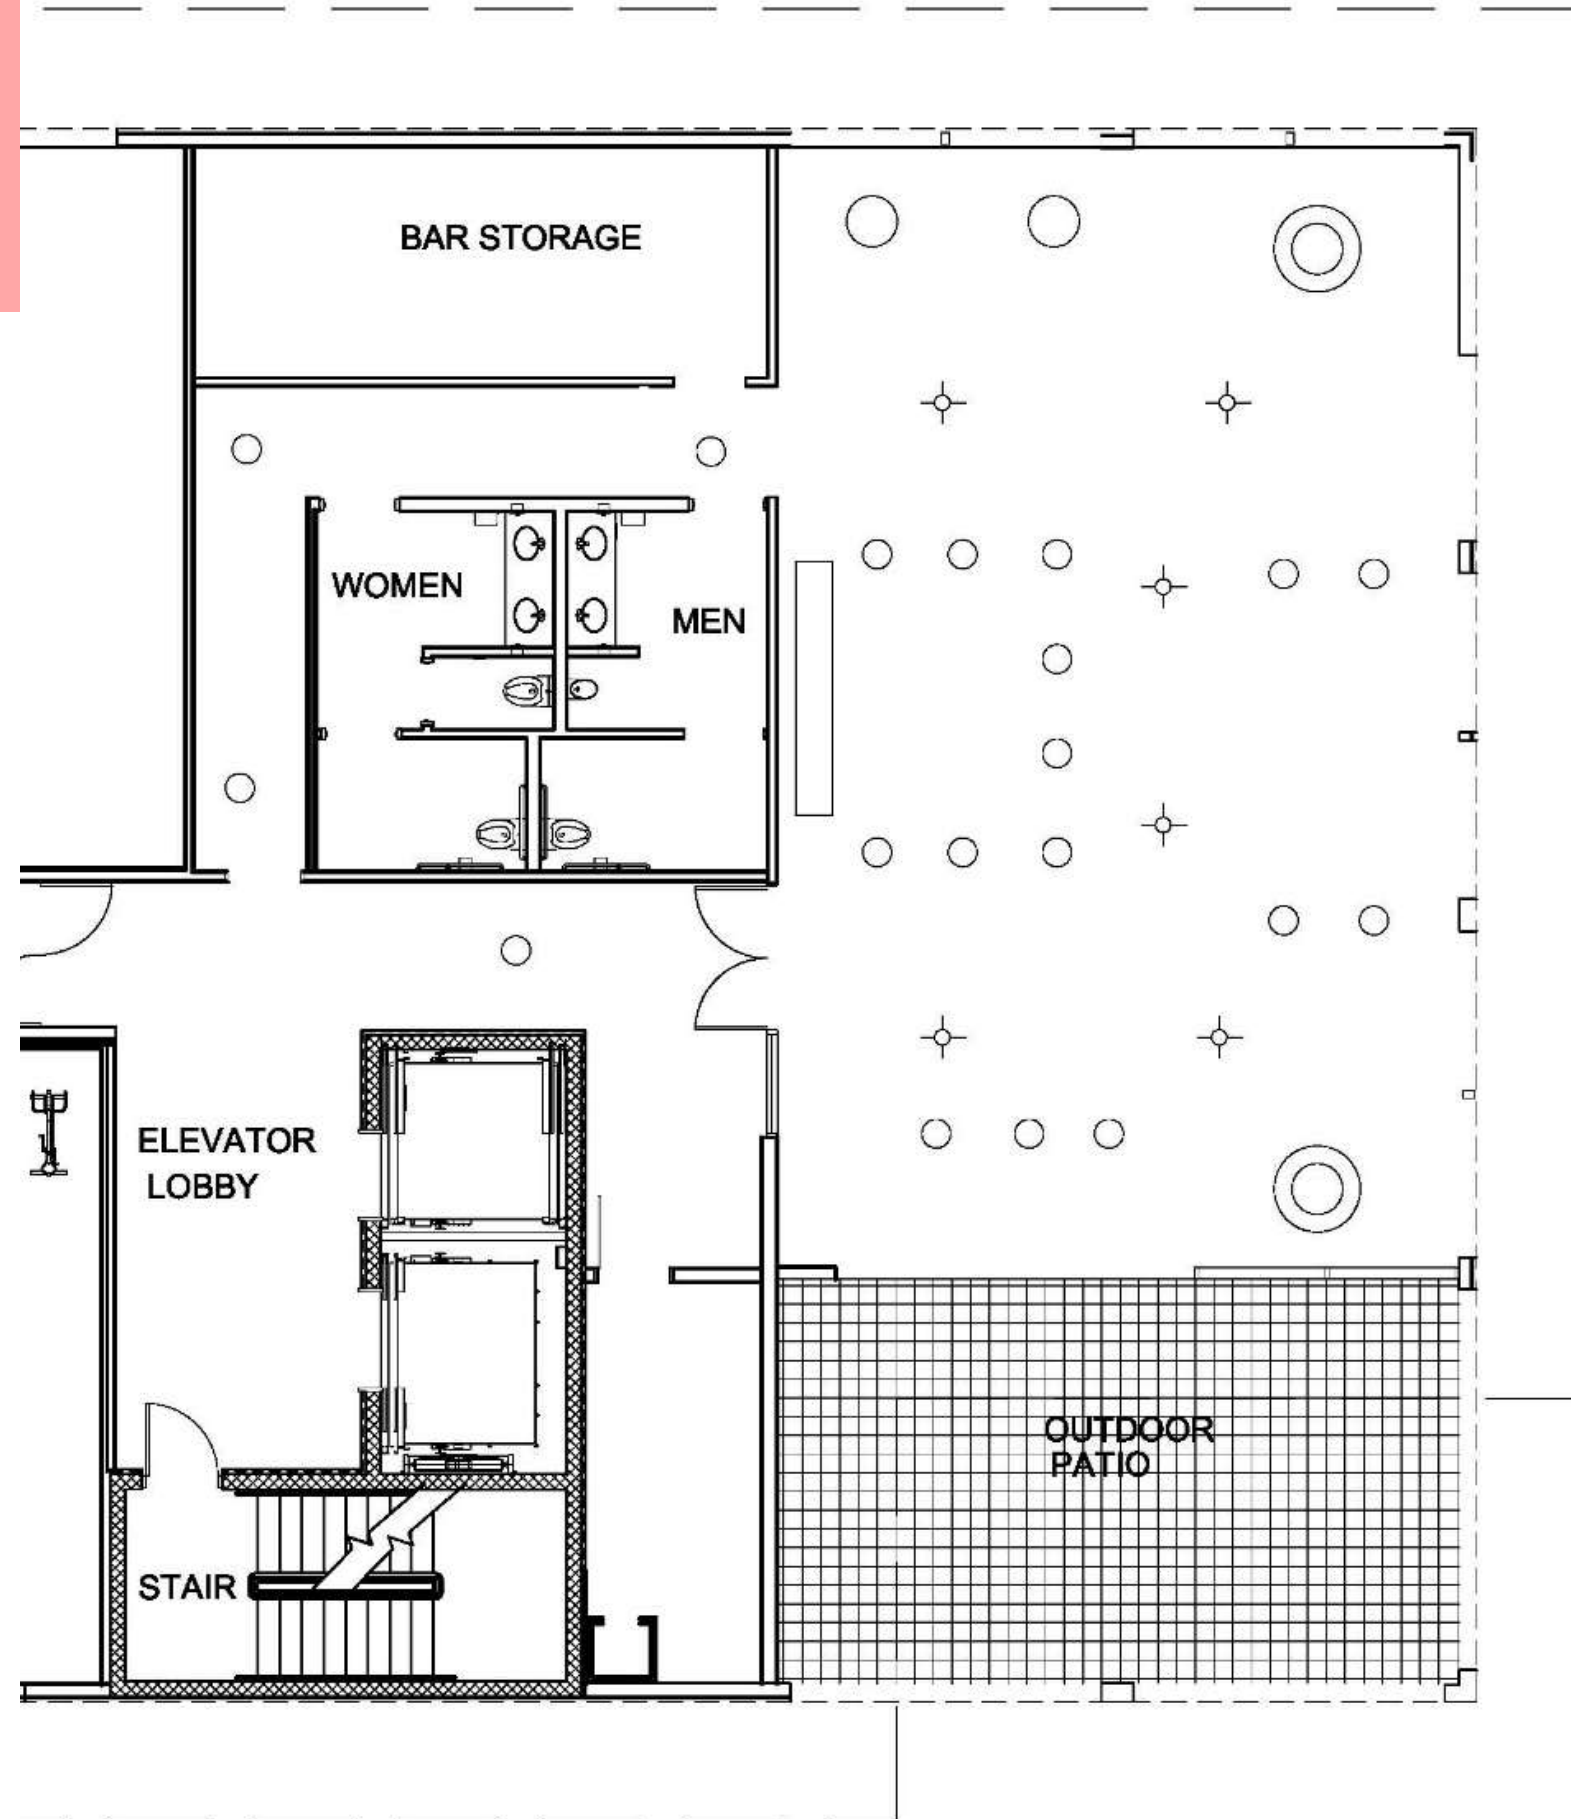

Total: \$31,296.67

Kate

FURNITURE PLAN

Rooftop Bar

Scale: 1/8" = 1'-0"

Carrie

RCP

Lobby & Lounge

Scale: 1/8" = 1'-0"

Ceiling Height: 8'-6"

Carrie

SECTIONS

Lobby & Lounge

Scale: 1/4" = 1'-0"

Carrie

ROOFTOP BAR PERSPECTIVES

Carrie

SPECS & PRICING Rooftop Bar

Description
 Billiot 24" Wide Velvet Slipper Chair
 Vendor: Wayfair
 Item # W003104664
 Price: \$158
 Quantity: 4
 Total: \$632

Description
 Monroe 3pc Sectional Sofa in Gold
 Vendor: APT2B
 Item # NA
 Price: \$3,440
 Quantity: 2
 Total: \$6880