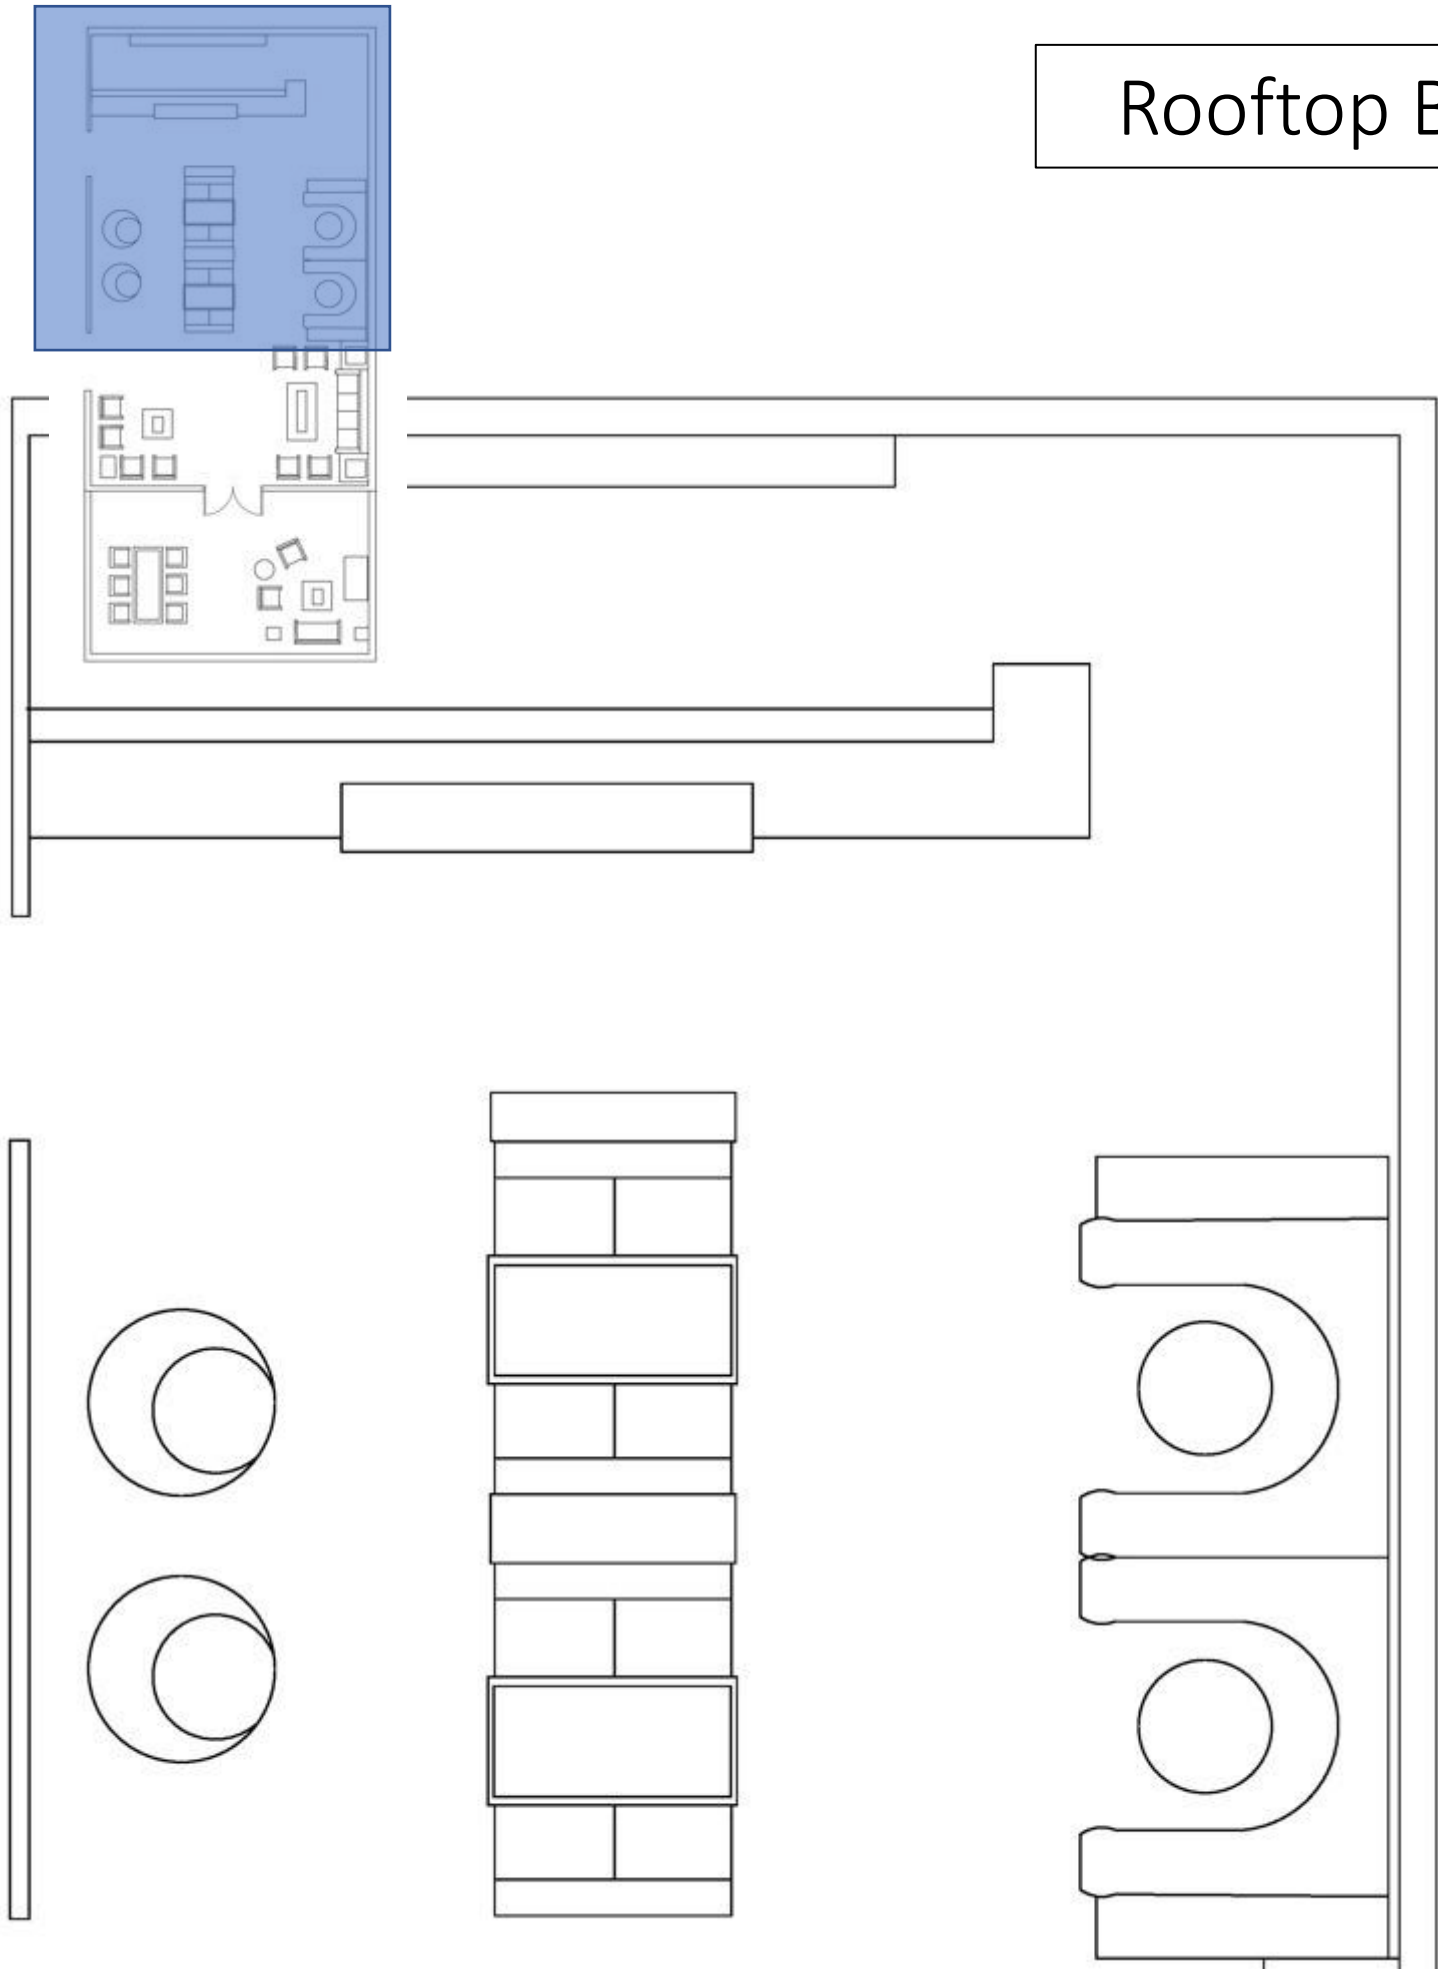

27-37

Back Entry

Furniture Plan
Reflected Ceiling Plan
Sections
Rendered Perspectives
Furniture & Finishes
Window Treatments

38-47

Final Budget

48

Rooftop Bar Furniture Plan

1/8" = 1'-0"

Rooftop Bar Furniture Plan

1/4" = 1'-0"

Rooftop Bar Reflected Ceiling Plan

NOT TO SCALE

1/8" = 1'-0"

Rooftop Bar Reflected Ceiling Plan

1/4" = 1'-0"

Rooftop Bar Sections