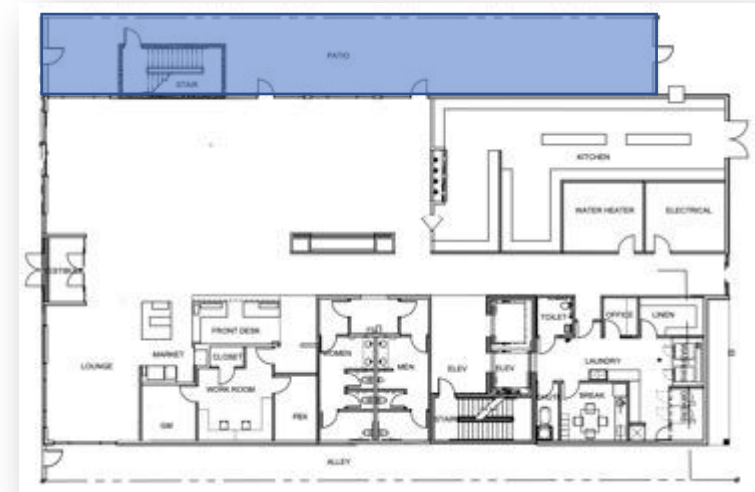

27-37

Back Entry

Furniture Plan
Reflected Ceiling Plan
Sections
Rendered Perspectives
Furniture & Finishes
Window Treatments

38-47

Final Budget

48

Rooftop Bar Furniture Plan

1/8" = 1'-0"

Rooftop Bar Specifications

	PRODUCT	BRAND	LIST/RETAIL	QUANTITY	REFERENCE
	Modway Fortuna 7-Piece Outdoor Patio Modular Sectional Set	Modway	\$1,988	2	SKU#: 49012248
	White Tabletop Stone Natural Gas Fire Pit	Elementi	\$2,649	1	SKU#: OFP103BW-NG
	Portside Outdoor Expandable Dining Table + 6 Textilene Chairs Set, Driftwood	West Elm	\$2,796	1	SKU#: 9362108
	Lenox Upholstered Counter Stool, Distressed Velvet, Mineral Gray, Blackened Brass	West Elm	\$359	6	SKU#: 8746891
	Sunset West Modern White Marble Square Fire Pit Table	Kathy Kuo Home	\$2,588	2	SKU#: 061468
	Modway Fortuna Outdoor Patio Armchair in White	Modway	\$389.99	6	SKU#:45696145

1/4" = 1'-0"

Side Patio Furniture Plan

1/4" = 1'-0"

Side Patio Reflected Ceiling Plan

Side Patio Sections

Side Patio Rendered Perspectives

Side Patio Rendered Perspectives

Side Patio Furniture & Finishes