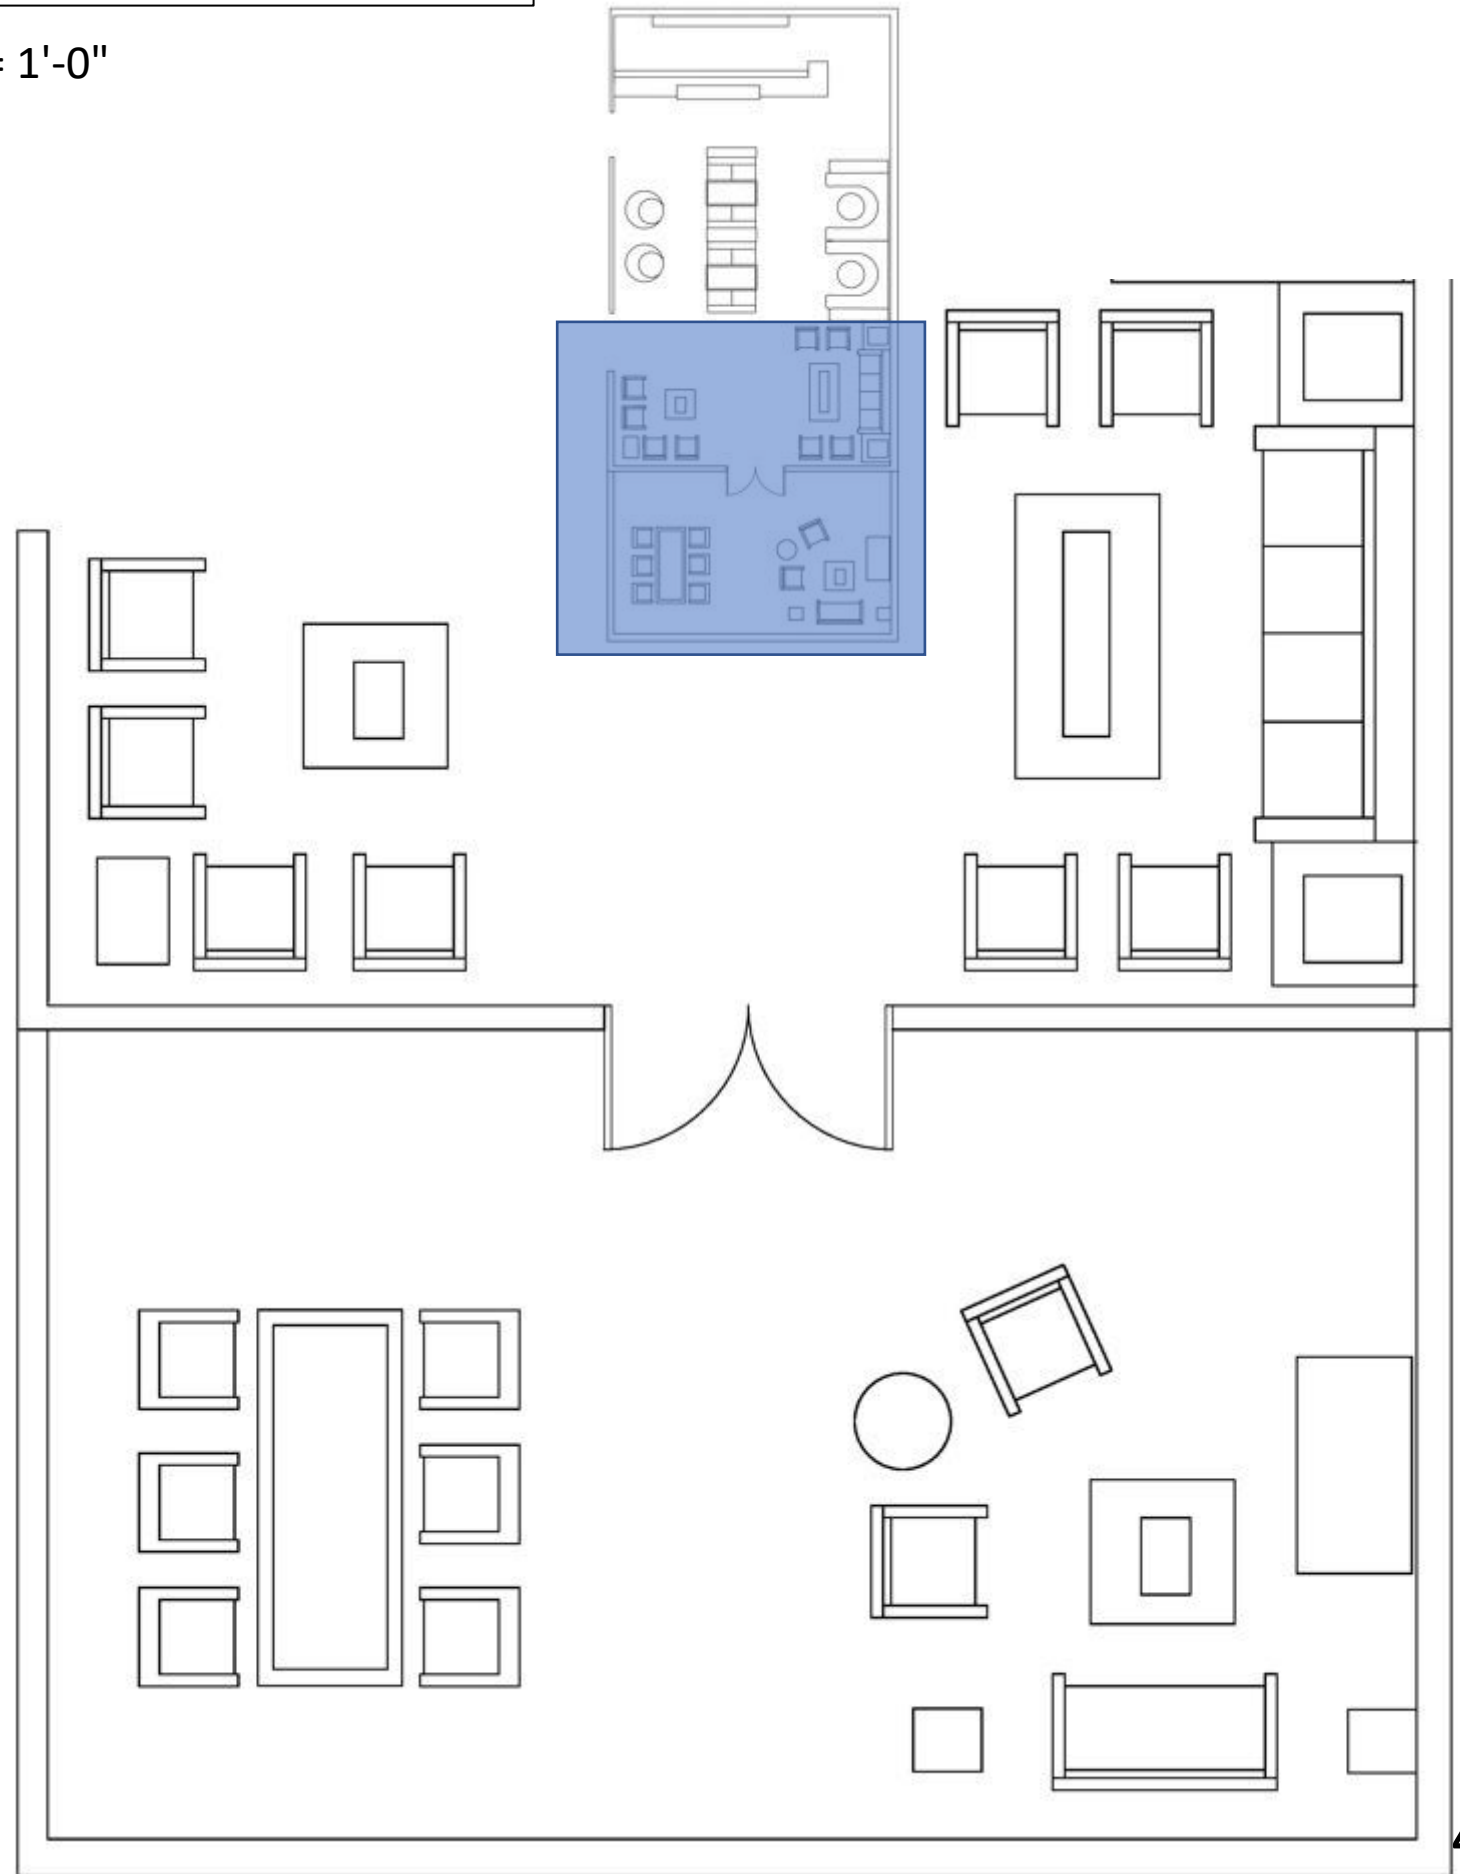

27-37

Back Entry

Furniture Plan
Reflected Ceiling Plan
Sections
Rendered Perspectives
Furniture & Finishes
Window Treatments

38-47

Final Budget

48

Rooftop Bar Furniture Plan

1/8" = 1'-0"

Rooftop Bar Furniture Plan

1/4" = 1'-0"

Rooftop Bar Reflected Ceiling Plan

NOT TO SCALE

1/8" = 1'-0"

Rooftop Bar Reflected Ceiling Plan

1/4" = 1'-0"

Rooftop Bar Sections