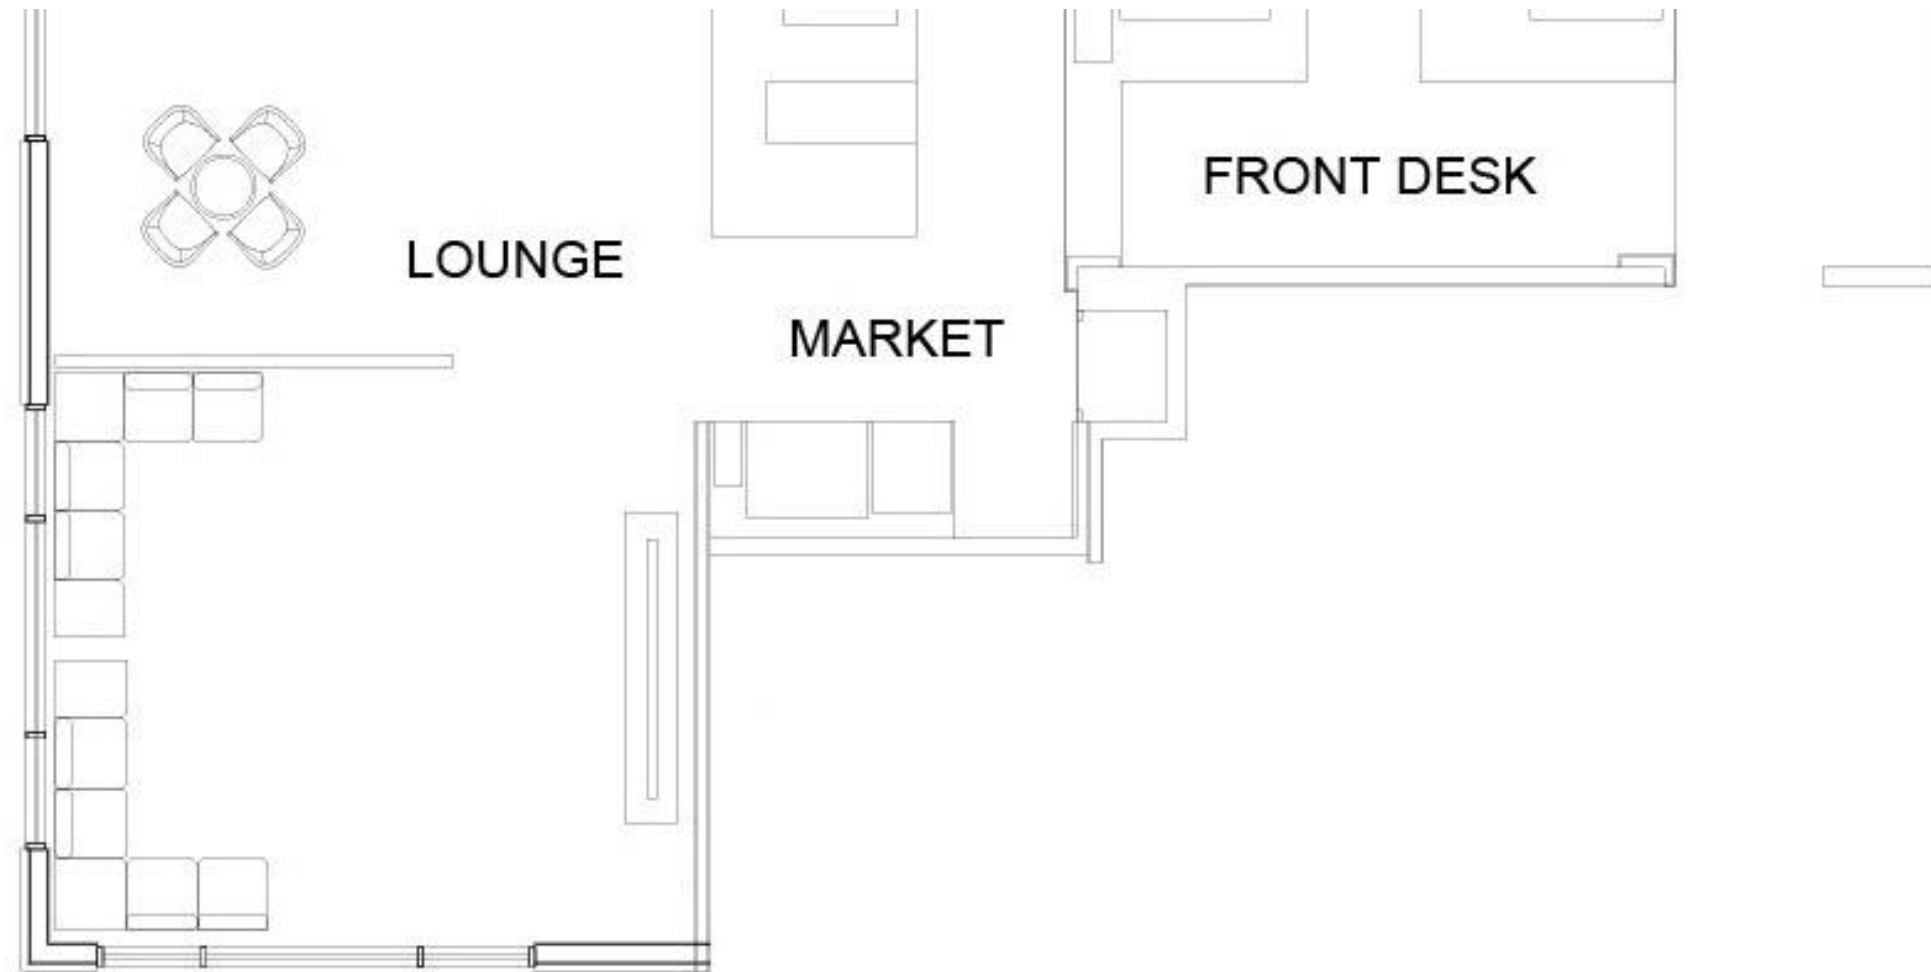

27-37

Back Entry

Furniture Plan
Reflected Ceiling Plan
Sections
Rendered Perspectives
Furniture & Finishes
Window Treatments

38-47

Final Budget

48

Rooftop Bar Furniture Plan

1/8" = 1'-0"

Lobby/Lounge Furniture Plan

1/4" = 1'-0"

Lobby/Lounge Furniture Plan

1/4" = 1'-0"

Lobby/Lounge Reflected Ceiling Plan

1/4" = 1'-0"

Lobby/Lounge Reflected Ceiling Plan

Lobby/Lounge Sections