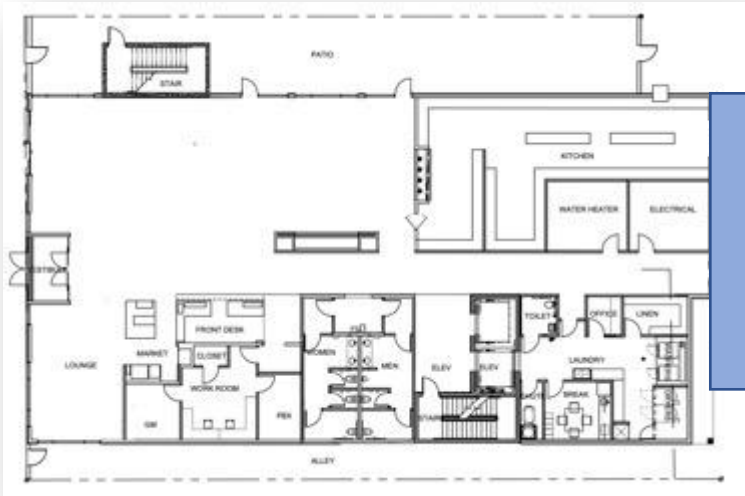

Lobby/Lounge Furniture Plan

1/4" = 1'-0"

Lobby/Lounge Furniture Plan

1/4" = 1'-0"

Lobby/Lounge Reflected Ceiling Plan

1/4" = 1'-0"

Lobby/Lounge Reflected Ceiling Plan

Lobby/Lounge Sections

PRODUCT	BRAND	LIST/RETAIL	QUANTITY	REFERENCE
 Bridgpointe Counter Height Solid Wood Dining Table	Wayfair	\$629.99	4	W004261289
 Hort Solid Wood 25" Counter Stool	Wayfair	\$193.99	20	W000060197
 Mimosa Bar Height Table, Caramelized	Greenington Bamboo	\$698.91	3	G0062CA
 SEE! Closed Curve 5 Piece Modular Sofa	JansusetCie Shop	\$7,874	1	K-SEEC1-5PCSET
 Enchant Modern Reception Counter	Cubicles	\$4402	2	#CUB-INB-TYP-B2-LOG
 Angle	Article	\$800	4	SKU4567
 Jersey Wire Coffee Table	The Range	\$159.99	1	P618585
 Verity Lounge Chair	Poly and Bark	\$499	2	PB-LR-551-DIGN
 Olee Sleep 46" Cocktail Wood & Metal Legs Coffee Table, Rustic Brown	Amazon	\$183.19	1	VC18TB01S

Specifications

PRODUCT	BRAND	LIST/RETAIL	QUANTITY	REFERENCE
 Set of 2 Paris Mid Century Modern Classic Counter Height Barstool - Aeon	Target	\$224.99	3	819193016367
 Set of 2 Paris Mid Century Modern Classic Counter Height Barstool - Aeon	Target	\$224.99	3	819193016367
 <u>Truesdell Bar Stool</u>	Wayfair	\$285.99	6	W001802803
 Wooden Customer Service Checkout Counter Kiosk 90"x72"	Retail Store Display Fixtures	\$749.75	1	CB-ESSW70
 Turbo Air CTST-1500G-N 59" Countertop Sandwich/Salad Prep Table w/ Clear Hood, 115v	Katom Restaurant Supply Inc	\$1207	1	083-CTST1500GN

1/4"=1' 0"

Back Entry Furniture Plan

Back Entry Reflected Ceiling Plan

1/4"=1' 0"

Back Entry Sections

Back Entry Sections

Back Entry Sections

Back Entry Rendered Perspectives