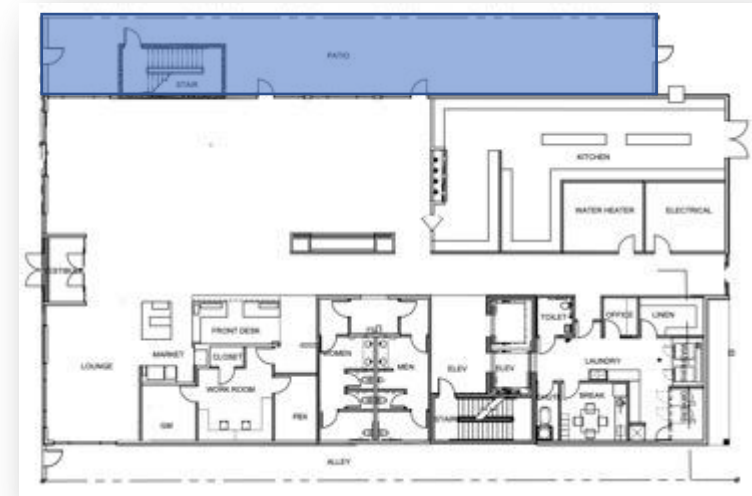

1/4" = 1'-0"

Side Patio Furniture Plan

1/4" = 1'-0"

Side Patio Reflected Ceiling Plan

Side Patio Sections

Side Patio Rendered Perspectives

Side Patio Rendered Perspectives

Side Patio Furniture & Finishes