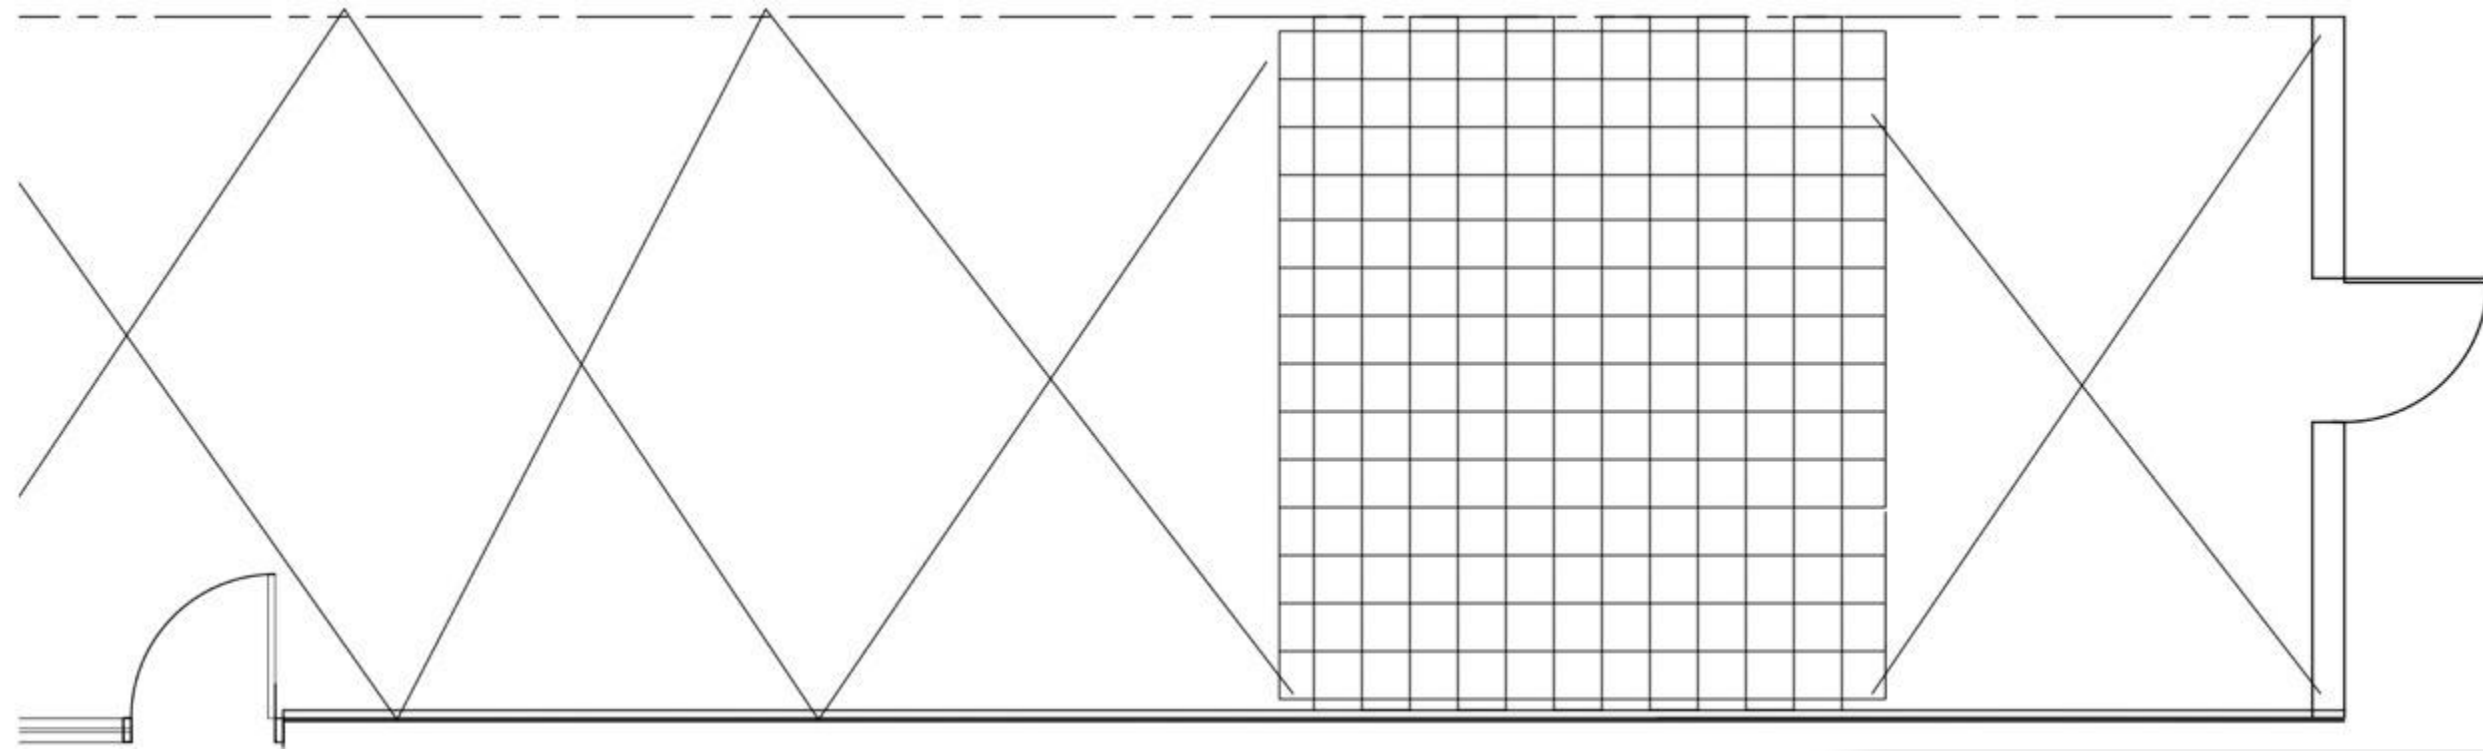

1/4" = 1'-0"

Side Patio Furniture Plan

1/4" = 1'-0"

Side Patio Reflected Ceiling Plan

Side Patio Sections

Side Patio Rendered Perspectives

Side Patio Rendered Perspectives

Side Patio Furniture & Finishes