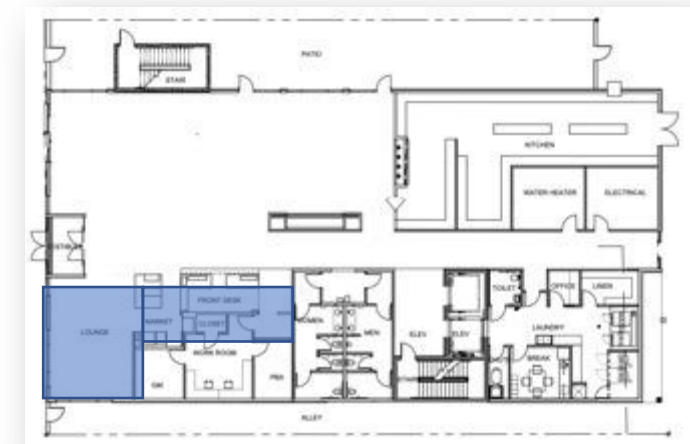

27-37

Back Entry

Furniture Plan
Reflected Ceiling Plan
Sections
Rendered Perspectives
Furniture & Finishes
Window Treatments

38-47

Final Budget

48

Rooftop Bar Furniture Plan

1/8" = 1'-0"

Lobby/Lounge Furniture Plan

1/4" = 1'-0"

Lobby/Lounge Furniture Plan

1/4" = 1'-0"

Lobby/Lounge Reflected Ceiling Plan

1/4" = 1'-0"

Lobby/Lounge Reflected Ceiling Plan

Lobby/Lounge Sections