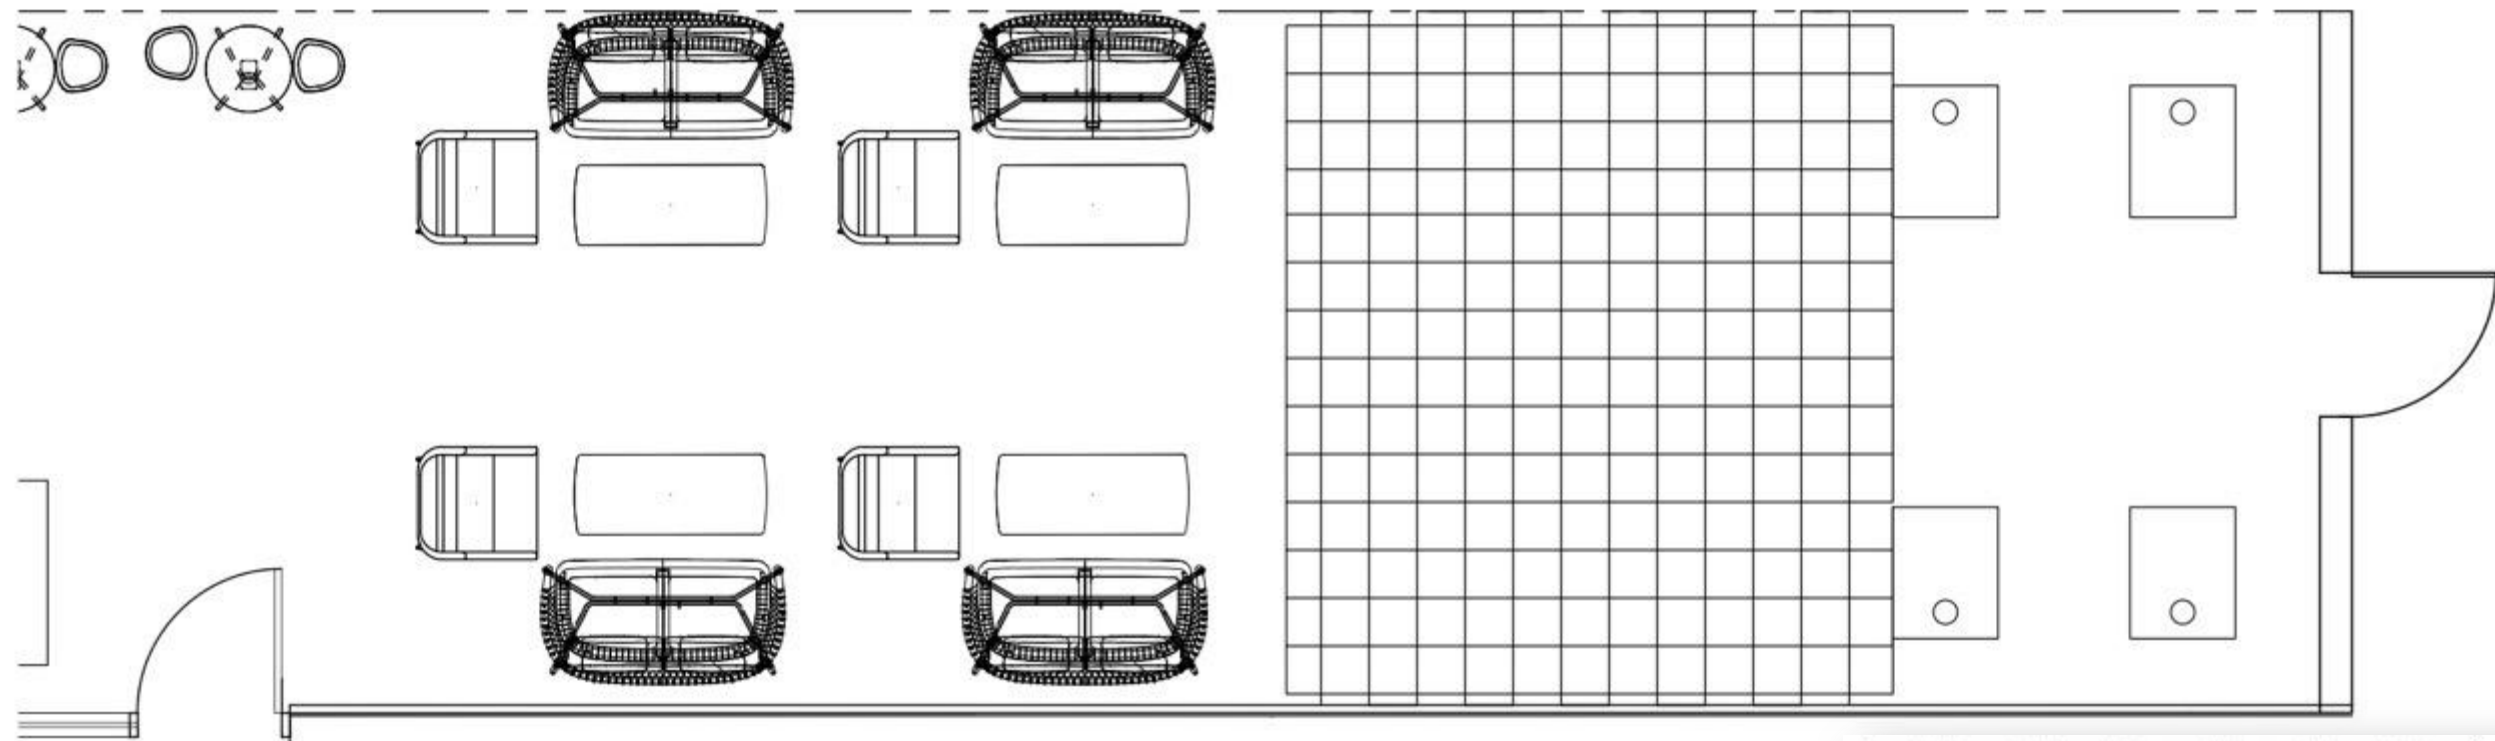

1/4" = 1'-0"

Side Patio Furniture Plan

1/4" = 1'-0"

Side Patio Reflected Ceiling Plan

Side Patio Sections

Side Patio Rendered Perspectives

Side Patio Rendered Perspectives

Side Patio Furniture & Finishes