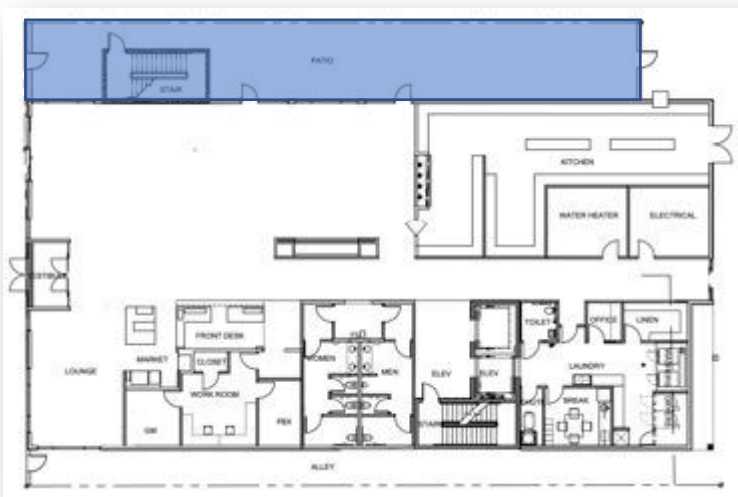

1/4" = 1'-0"

Side Patio Furniture Plan

1/4" = 1'-0"

Side Patio Reflected Ceiling Plan

Side Patio Sections

Side Patio Rendered Perspectives

Side Patio Rendered Perspectives

Side Patio Furniture & Finishes