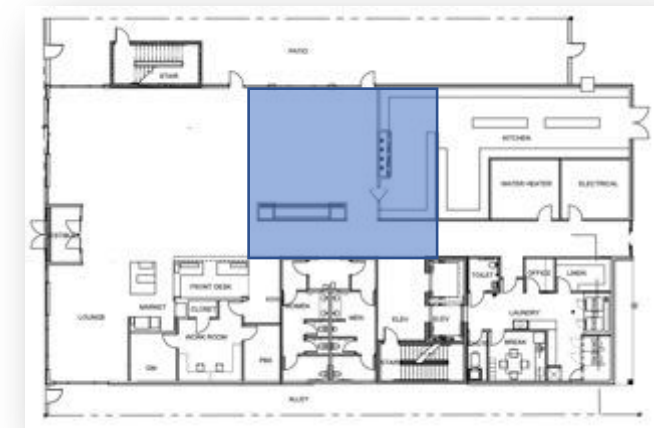

27-37

Back Entry

Furniture Plan
Reflected Ceiling Plan
Sections
Rendered Perspectives
Furniture & Finishes
Window Treatments

38-47

Final Budget

48

Rooftop Bar Furniture Plan

1/8" = 1'-0"

Lobby/Lounge Furniture Plan

1/4" = 1'-0"

Lobby/Lounge Furniture Plan

1/4" = 1'-0"

Lobby/Lounge Reflected Ceiling Plan

1/4" = 1'-0"

Lobby/Lounge Reflected Ceiling Plan

Lobby/Lounge Sections