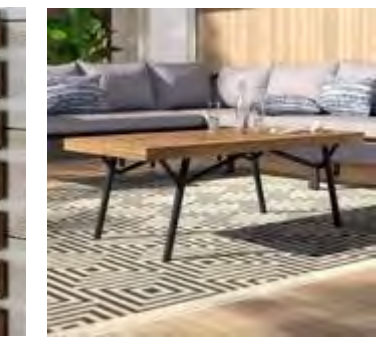

1/4"=1' 0"

Back Entry Furniture Plan

Back Entry Reflected Ceiling Plan

1/4"=1' 0"

Back Entry Sections

Back Entry Sections

Back Entry Sections

Back Entry Rendered Perspectives

Back Entry Rendered Perspectives

Back Entry Furniture & Finishes

Specifications

PRODUCT	BRAND	LIST/RETAIL	QUANTITY	REFERENCE
Genoa Liscia Planter	Grandin Road	\$199.00	4	Item: #167611_LIS
Cityscape Indoor/Outdoor Planters	West Elm	\$180.00	4	SKU: 6597801
Dawson Outdoor Basket Swing Chair with Stand	Wayfair	\$449.99	2	SKU: TRNT3099
Playa Outdoor Sofa	West Elm	\$999.00	6	SKU: 1767053
Boxwood Hedge	Wayfair	\$13.50	2	SKU: W002305097
Smyrna Pot Wall Planter	Wayfair	\$119.99	4	SKU: W004144587