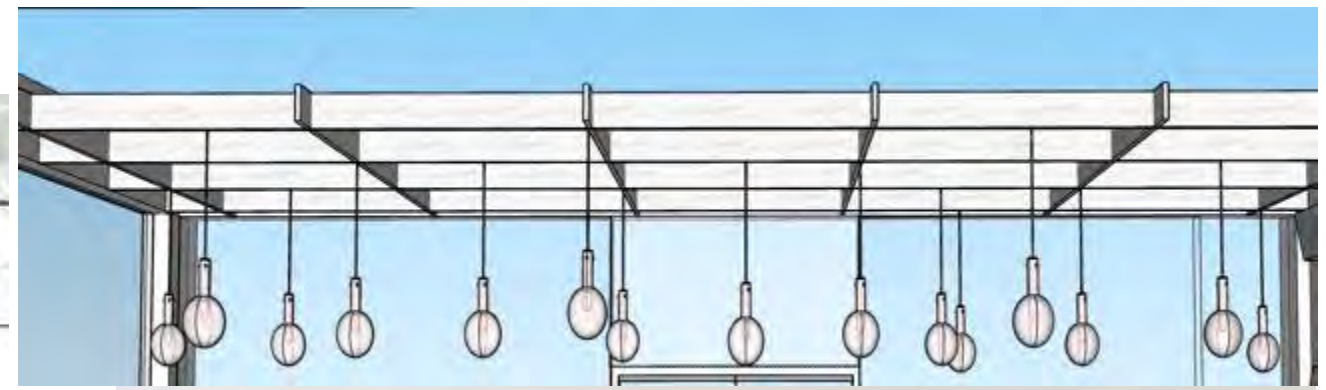

Rooftop Bar Rendered Perspectives

Rooftop Bar Rendered Perspectives

Rooftop Bar Rendered Perspectives

Rooftop Bar Rendered Perspectives

Rooftop Bar Rendered Perspectives

Rooftop Bar Rendered Perspectives

Rooftop Furniture & Finishes

Rooftop Furniture, Finishes & Window Treatments

Rooftop Bar Specifications

PRODUCT	BRAND	LIST/RETAIL	QUANTITY	REFERENCE
Sculptural Glass Globe Pendant- Clear	West Elm	\$79	22	SKU#: 5550925
7.25 in. Flush Mount Collection 17-Watt Brushed Nickel Integrated LED Flush Mount	Progress Lighting	\$42.39	16	SKU#: 301218522
Globe String Lights	Crate & Barrell	\$34.95	9	SKU#: 678950
2 Pcs Purple Artificial Wisteria Flowers Garland	LoveWedCo	\$19.80	20	
Greenery Wedding flower Garland	BabysBreathBySarine	\$14.76	20	
4 Panels Artificial White/Green Boxwood Hedge Faux Foliage Green Garden Wall Mat	TableClothsFactory	\$39.99	16	SKU#: ARTI_5062_GR N_14