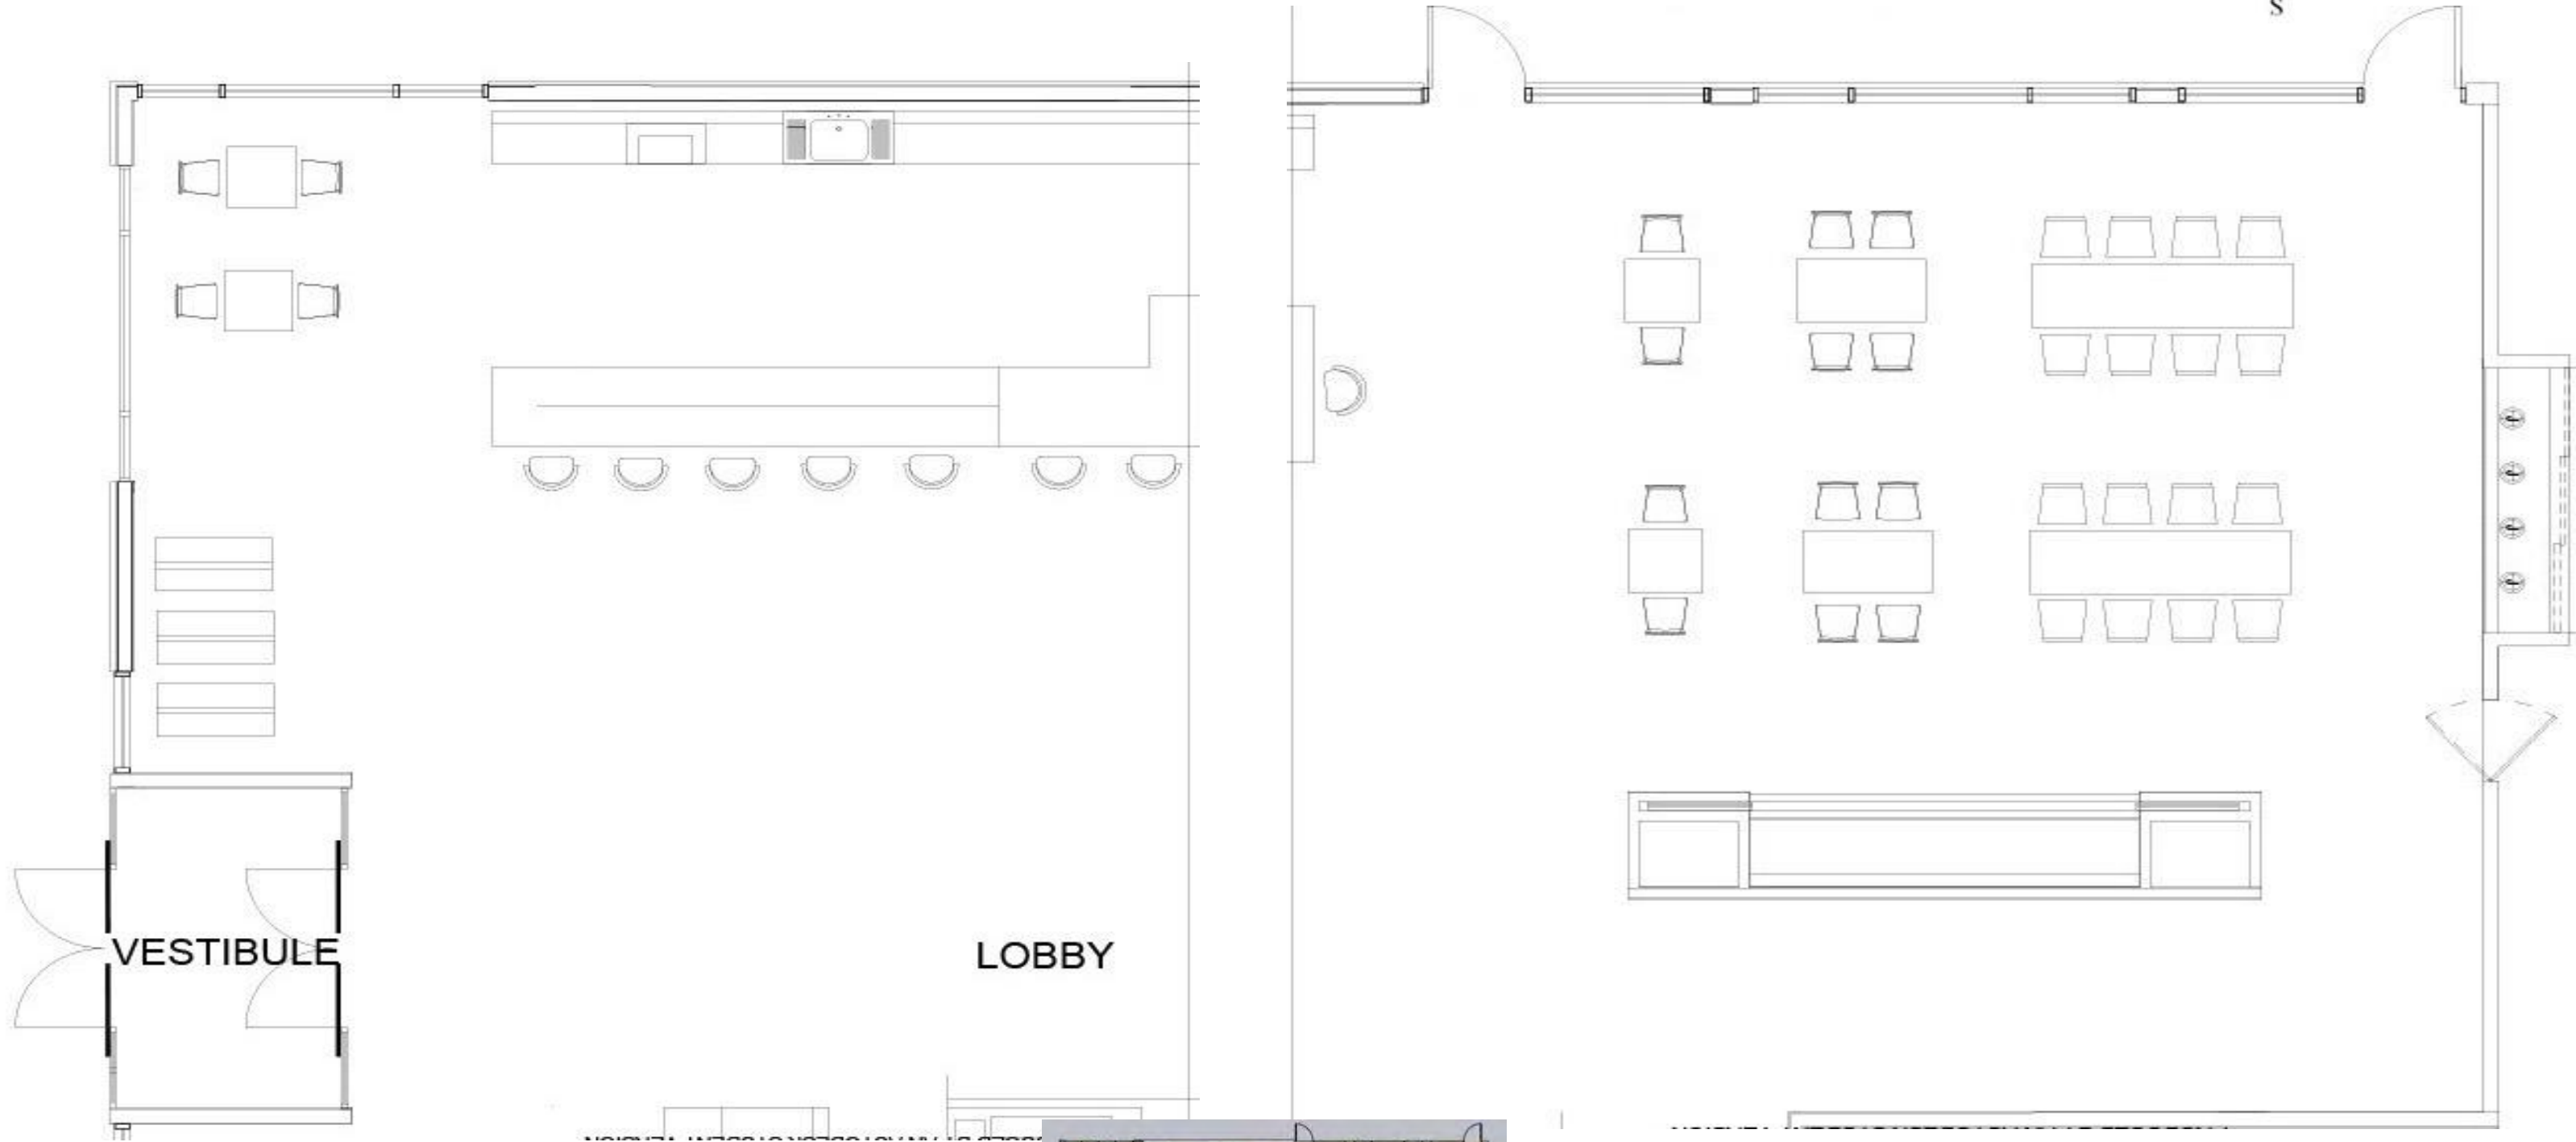

27-37

Back Entry

Furniture Plan
Reflected Ceiling Plan
Sections
Rendered Perspectives
Furniture & Finishes
Window Treatments

38-47

Final Budget

48

Rooftop Bar Furniture Plan

1/8" = 1'-0"

Lobby/Lounge Furniture Plan

1/4" = 1'-0"

Lobby/Lounge Furniture Plan

1/4" = 1'-0"

Lobby/Lounge Reflected Ceiling Plan

1/4" = 1'-0"

Lobby/Lounge Reflected Ceiling Plan

Lobby/Lounge Sections