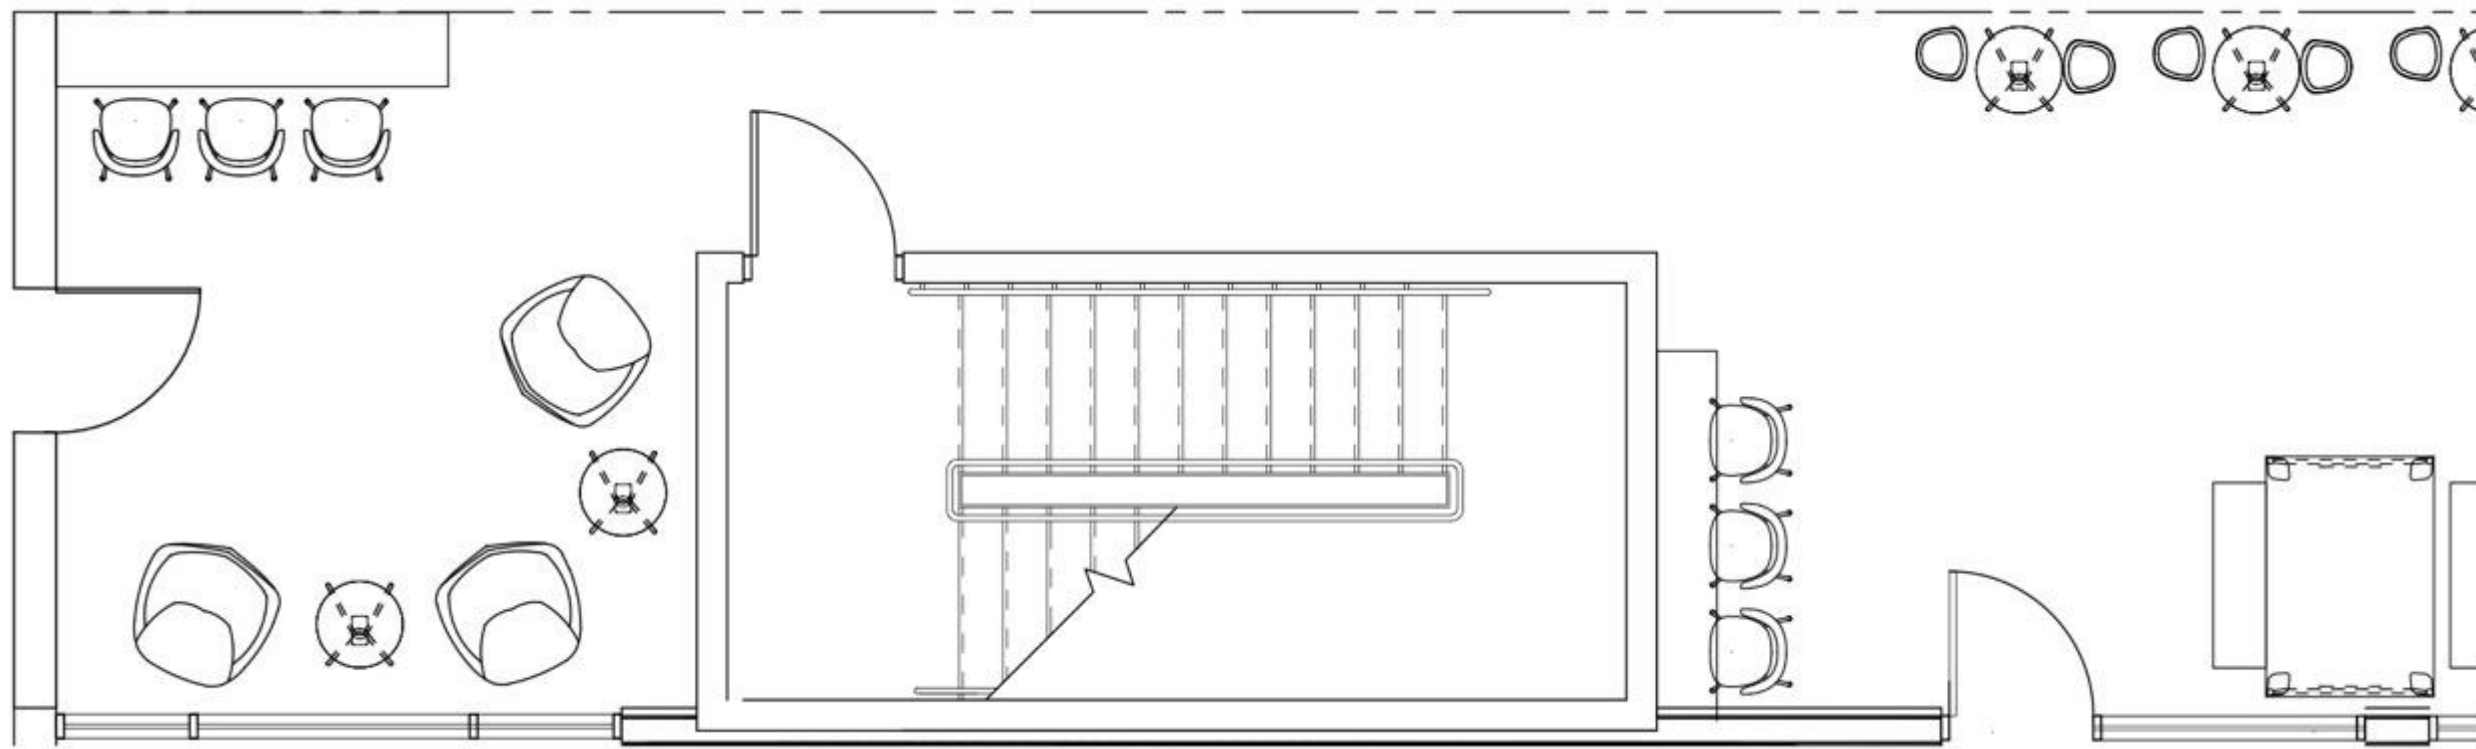

1/4" = 1'-0"

Side Patio Furniture Plan

1/4" = 1'-0"

Side Patio Reflected Ceiling Plan

Side Patio Sections

Side Patio Rendered Perspectives

Side Patio Rendered Perspectives

Side Patio Furniture & Finishes