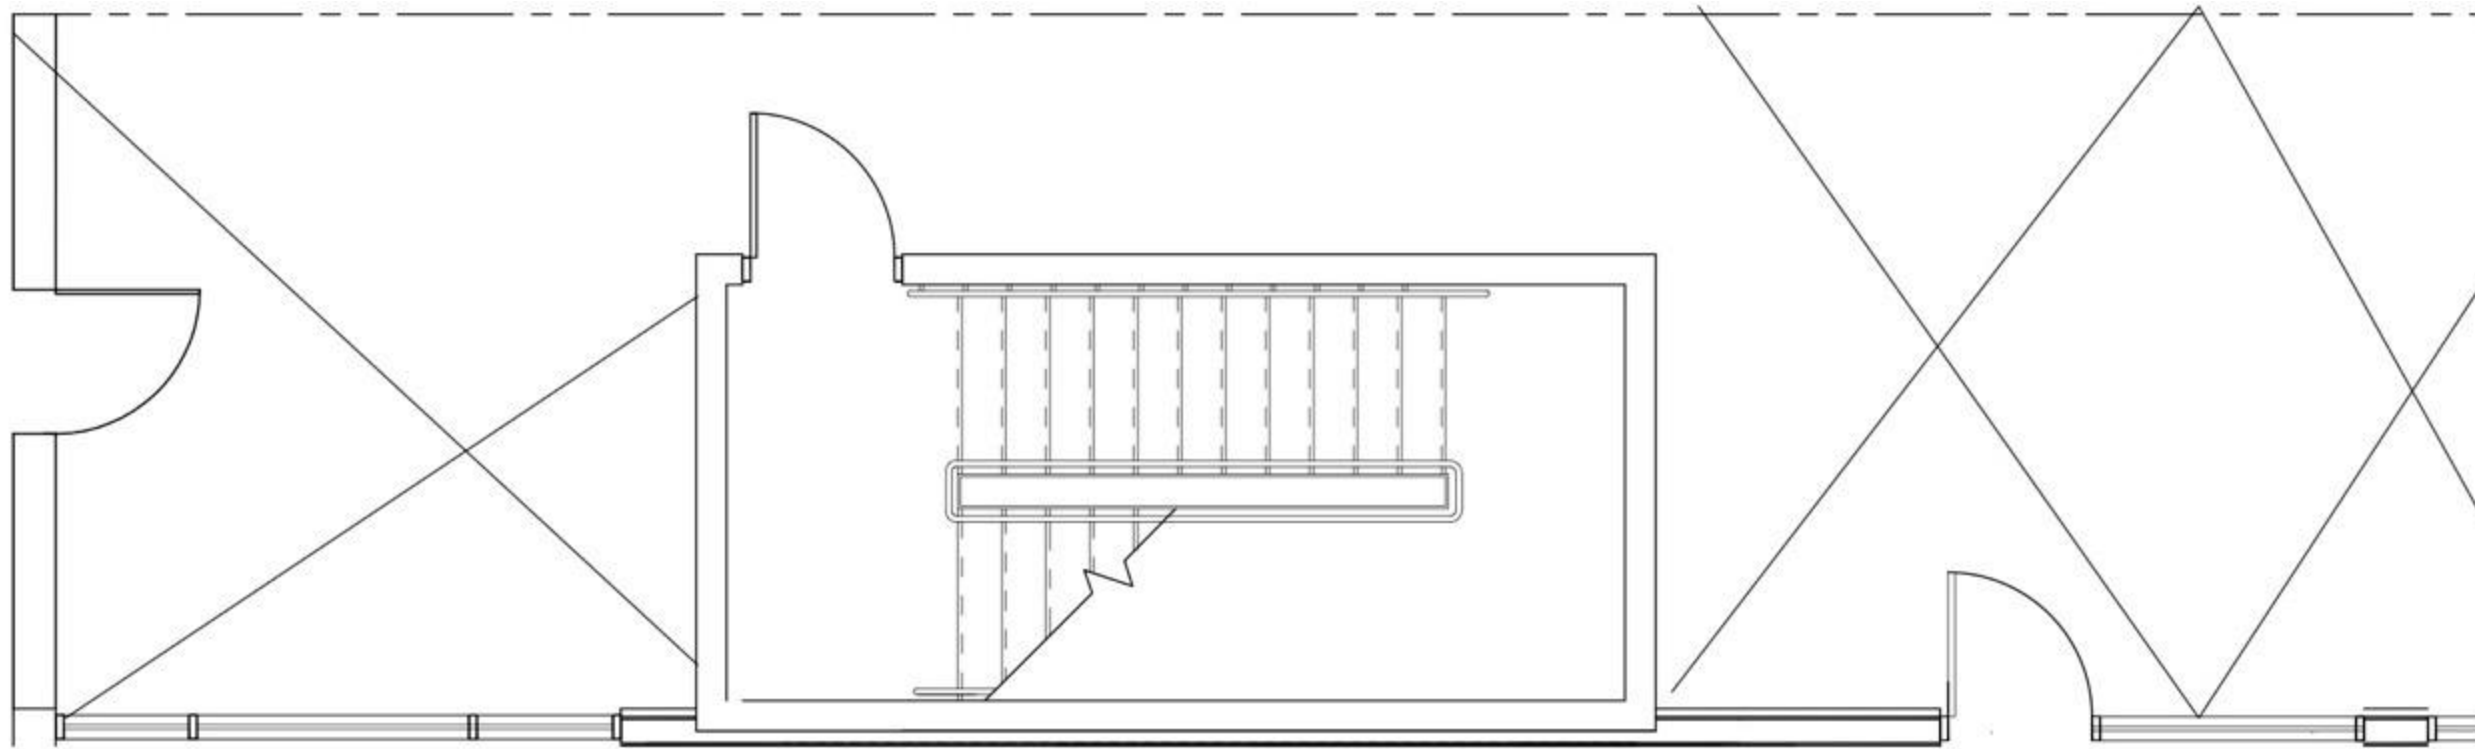

1/4" = 1'-0"

Side Patio Furniture Plan

1/4" = 1'-0"

Side Patio Reflected Ceiling Plan

Side Patio Sections

Side Patio Rendered Perspectives

Side Patio Rendered Perspectives

Side Patio Furniture & Finishes