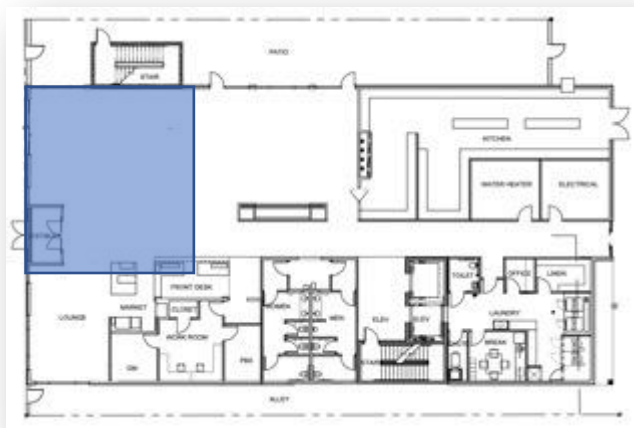

27-37

Back Entry

Furniture Plan
Reflected Ceiling Plan
Sections
Rendered Perspectives
Furniture & Finishes
Window Treatments

38-47

Final Budget

48

Rooftop Bar Furniture Plan

1/8" = 1'-0"

Side Patio Specifications

PRODUCT	BRAND	LIST/RETAIL	QUANTITY	REFERENCE
Seitz Bistro Table	Wayfair	\$126.99	4	SKU#:5276324

Makali Chair	Article	\$379	8	SKU#: 16261
--------------	---------	-------	---	-------------

Lobby/Lounge Furniture Plan

1/4" = 1'-0"

Lobby/Lounge Furniture Plan

1/4" = 1'-0"

Lobby/Lounge Reflected Ceiling Plan

1/4" = 1'-0"

Lobby/Lounge Reflected Ceiling Plan

Lobby/Lounge Sections